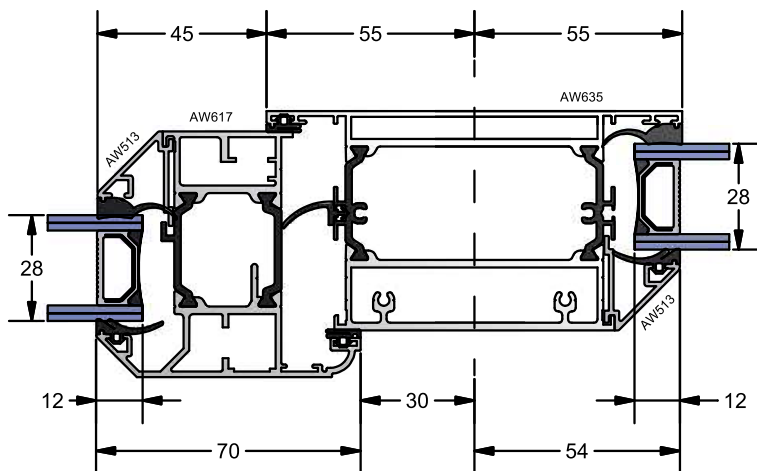

AW 635

Window Midrail Detail