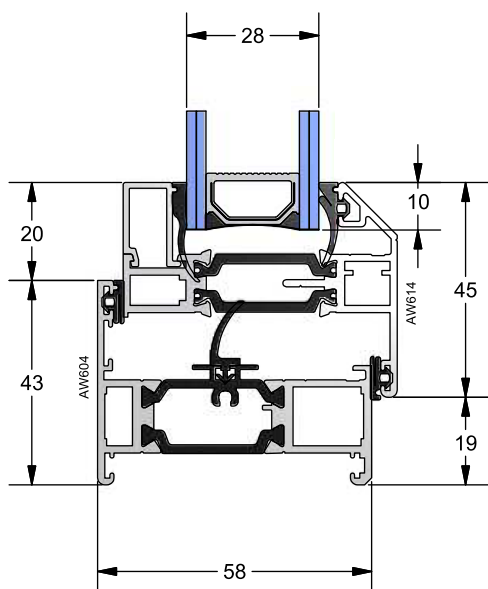

**Beads**

AW 513

PART NO.	DESCRIPTION
AW513	28mm Bead

AW 663

PART NO.	DESCRIPTION
AW663	Flat I/G Vent Bead

**NB:** For all applicable sections please refer to the table below.

BEAD OPTIONS CHART		
BEADS & ACC.	APP. FRAMES	APP. VENTS
AW513	AW600-608 & AW650-658	AW610-618*
AW663	N/A	AW614

A - A

**AW 602**

Direct Fixed Ovolo Frame Detail

**AW 603**

Odd Leg Frame Detail

**AW 604**

Equal Leg Slim Frame Detail

**AW 605**

Equal Leg Standard Frame Detail

**AW 614 - Internal Glazed Flat Vent**

**AW 606**

Direct Fixed Deep Frame Detail

**B - B**

**AW 607**

Direct Fixed Deep Ovolo Frame Detail

**AW 608**