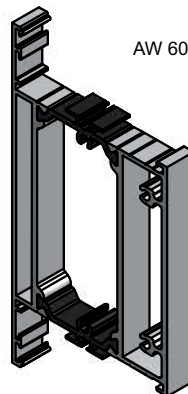

AW 605

PART NO.	DESCRIPTION	Iyy CM⁴	Ixx CM⁴
AW635	Window Midrail	72.09	41.16