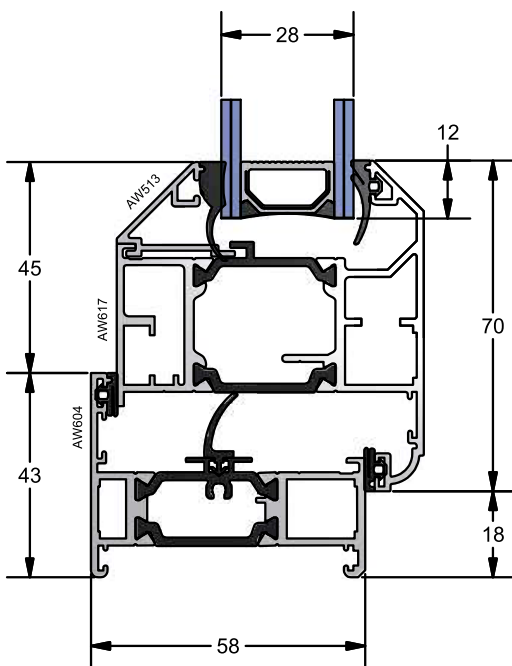

**AW 607**  
Direct Fixed Deep Ovolo Frame Detail

**AW 608**  
Deep Equal Leg Frame Detail

**AW 615 - Mullion / Transom Combinations**

**AW 631**

Slim Mullion/Transom Detail

C - C

**AW 635**  
Window Midrail Detail

**AW 617 - Internal Glazed Ovolo Vent**

A - A

**AW 600**  
Direct Fixed Slim Frame Detail

**AW 601**  
Direct Fixed Standard Frame Detail

**AW 617 - Internal Glazed Ovolo Vent**

A - A

**AW 602**  
Direct Fixed Ovolo Frame Detail

**AW 603**  
Odd Leg Frame Detail

**AW 604**  
Equal Leg Slim Frame Detail

**AW 605**  
Equal Leg Standard Frame Detail

**AW 617 - Internal Glazed Ovolo Vent**

**B - B**

**AW 606**

Direct Fixed Deep Frame Detail

**AW 607**

Direct Fixed Deep Ovolo Frame Detail

**AW 608**

Deep Equal Leg Frame Detail

**AW 617 - Mullion / Transom Combinations**

**AW 631**

Slim Mullion/Transom Detail

C - C