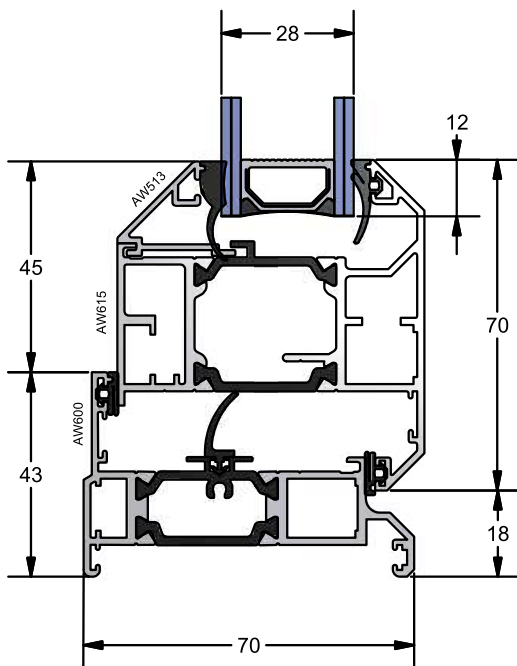

Equal Leg Standard Frame Detail

**AW 614 - Internal Glazed Flat Vent**

**AW 606**

Direct Fixed Deep Frame Detail

**B - B**

**AW 607**

Direct Fixed Deep Ovolo Frame Detail

**AW 608**

Deep Equal Leg Frame Detail

**AW 614 - Mullion / Transom Combinations**

C - C

**AW 631**

Slim Mullion/Transom Detail

**AW 635**

Window Midrail Detail

**AW 615 - Internal Glazed Feature Vent**

A - A

**AW 600**  
Direct Fixed Slim Frame Detail

**AW 601**  
Direct Fixed Standard Frame Detail

**AW 615 - Internal Glazed Flat Vent**

A - A

**AW 602**

Direct Fixed Ovolo Frame Detail

**AW 603**