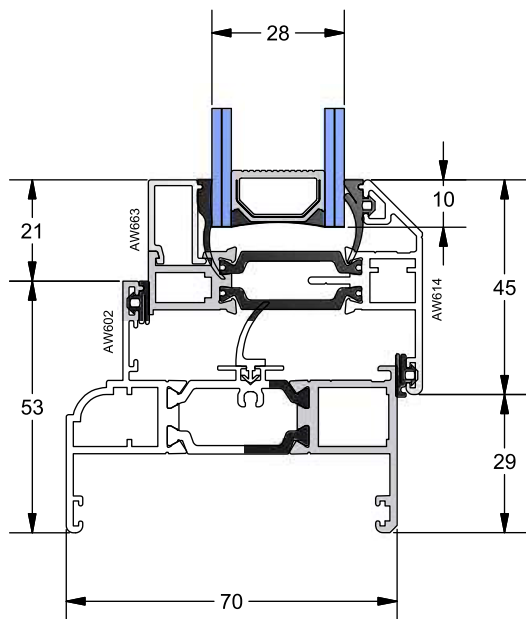

**Beads**

AW 513

PART NO.	DESCRIPTION
AW513	28mm Bead

AW 663

PART NO.	DESCRIPTION
AW663	Flat I/G Vent Bead

**NB:** For all applicable sections please refer to the table below.

BEAD OPTIONS CHART		
BEADS & ACC.	APP. FRAMES	APP. VENTS
AW513	AW600-608 & AW650-658	AW610-618*
AW663	N/A	AW614

\* Not applicable to AW614

**AW 614 - Internal Glazed Flat Vent**

A - A

**AW 600**  
Direct Fixed Slimline Frame Detail

**AW 601**  
Direct Fixed Standard Frame Detail

**AW 614 - Internal Glazed Flat Vent**

A - A

**AW 602**

Direct Fixed Ovolo Frame Detail

**AW 603**

Odd Leg Frame Detail

**AW 604**

Equal Leg Slim Frame Detail

**AW 605**