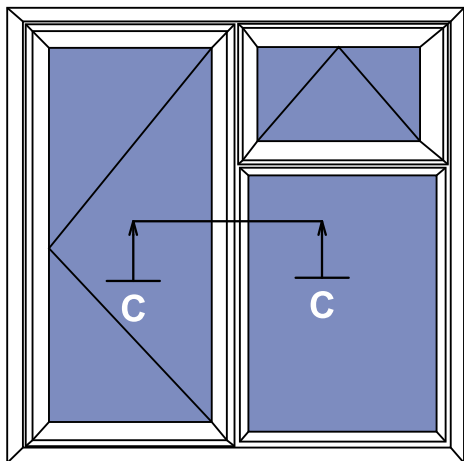

AW 614 - Mullion / Transom Combinations

C - C