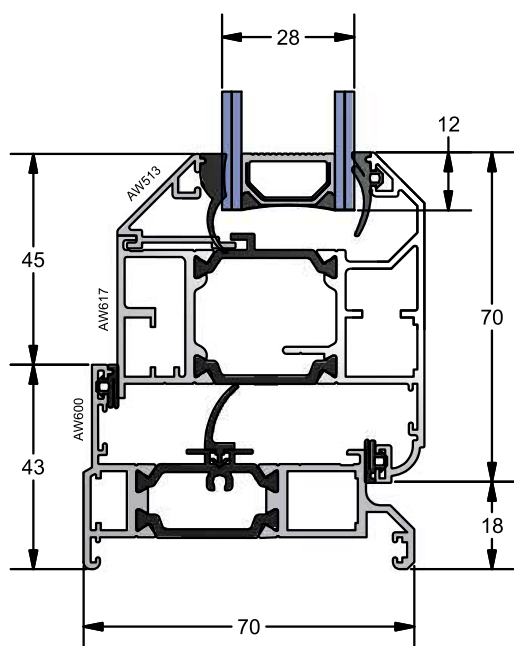

Odd Leg Frame Detail

**AW 604**

Equal Leg Slim Frame Detail

**AW 605**

Equal Leg Standard Frame Detail

**AW 615 - Internal Glazed Flat Vent**

**B - B**

**AW 606**  
Direct Fixed Deep Frame Detail

**AW 607**  
Direct Fixed Deep Ovolo Frame Detail

**AW 608**  
Deep Equal Leg Frame Detail

**AW 615 - Mullion / Transom Combinations**

**AW 631**

Slim Mullion/Transom Detail

C - C

**AW 635**  
Window Midrail Detail

**AW 617 - Internal Glazed Ovolo Vent**

A - A

**AW 600**  
Direct Fixed Slim Frame Detail

**AW 601**  
Direct Fixed Standard Frame Detail

**AW 617 - Internal Glazed Ovolo Vent**

A - A

**AW 602**  
Direct Fixed Ovolo Frame Detail