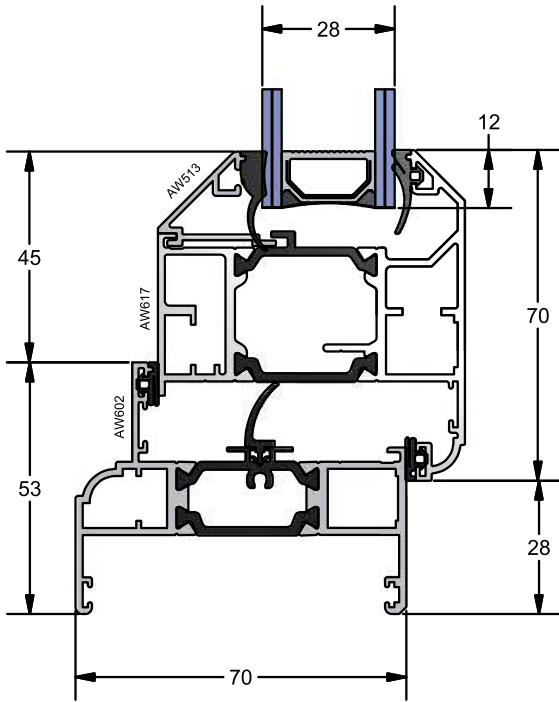

**AW 607**  
Direct Fixed Deep Ovolo Frame Detail

**AW 608**  
Deep Equal Leg Frame Detail

**AW 615 - Mullion / Transom Combinations**

**AW 631**

Slim Mullion/Transom Detail

C - C

**AW 635**  
Window Midrail Detail

**AW 617 - Internal Glazed Ovolo Vent**

A - A

**AW 600**  
Direct Fixed Slim Frame Detail

**AW 601**  
Direct Fixed Standard Frame Detail

**AW 617 - Internal Glazed Ovolo Vent**

A - A

**AW 602**  
Direct Fixed Ovolo Frame Detail

**AW 603**  
Odd Leg Frame Detail

**AW 604**  
Equal Leg Slim Frame Detail

**AW 605**  
Equal Leg Standard Frame Detail

**AW 617 - Internal Glazed Ovolo Vent**

**B - B**

**AW 606**

Direct Fixed Deep Frame Detail

**AW 607**

Direct Fixed Deep Ovolo Frame Detail

**AW 608**

Deep Equal Leg Frame Detail

**AW 617 - Mullion / Transom Combinations**

**AW 631**

Slim Mullion/Transom Detail

C - C