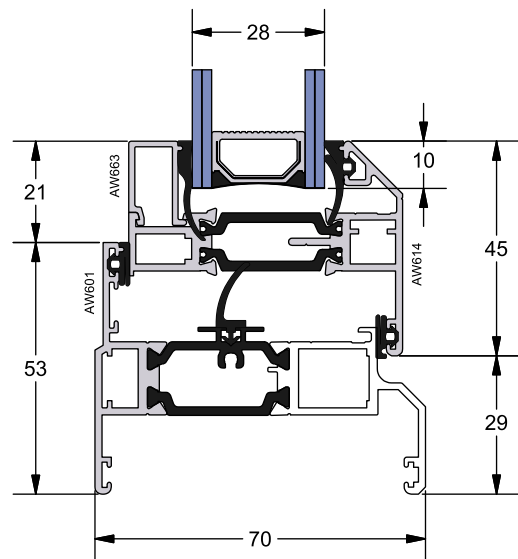

**Beads**

AW 513

PART NO.	DESCRIPTION
AW513	28mm Bead

AW 663

PART NO.	DESCRIPTION
AW663	Flat I/G Vent Bead

**NB:** For all applicable sections please refer to the table below.

BEAD OPTIONS CHART		
BEADS & ACC.	APP. FRAMES	APP. VENTS
AW513	AW600-608 & AW650-658	AW610-618*
AW663	N/A	AW614

\* Not applicable to AW614

**AW 614 - Internal Glazed Flat Vent**

A - A

**AW 600**  
Direct Fixed Slimline Frame Detail

**AW 601**  
Direct Fixed Standard Frame Detail

**AW 614 - Internal Glazed Flat Vent**

A - A

**AW 602**

Direct Fixed Ovolo Frame Detail

**AW 603**

Odd Leg Frame Detail

**AW 604**

Equal Leg Slim Frame Detail

**AW 605**