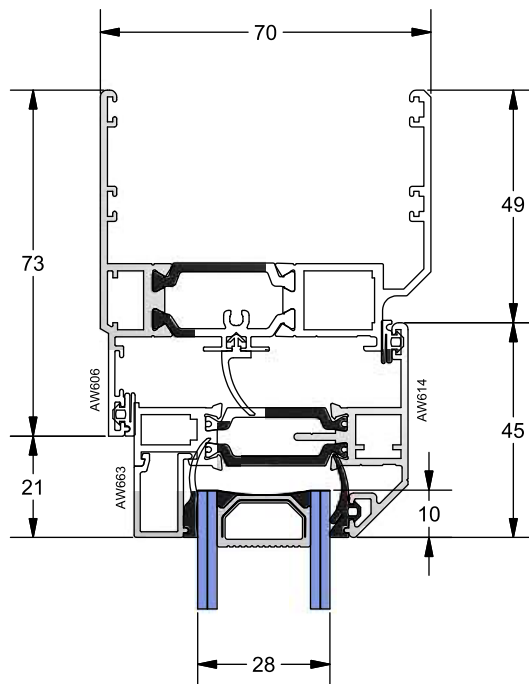

A - A

**AW 602**

Direct Fixed Ovolo Frame Detail

**AW 603**

Odd Leg Frame Detail

**AW 604**

Equal Leg Slim Frame Detail

**AW 605**

Equal Leg Standard Frame Detail

**AW 614 - Internal Glazed Flat Vent**

**AW 606**

Direct Fixed Deep Frame Detail

**B - B**

**AW 607**

Direct Fixed Deep Ovolo Frame Detail

**AW 608**