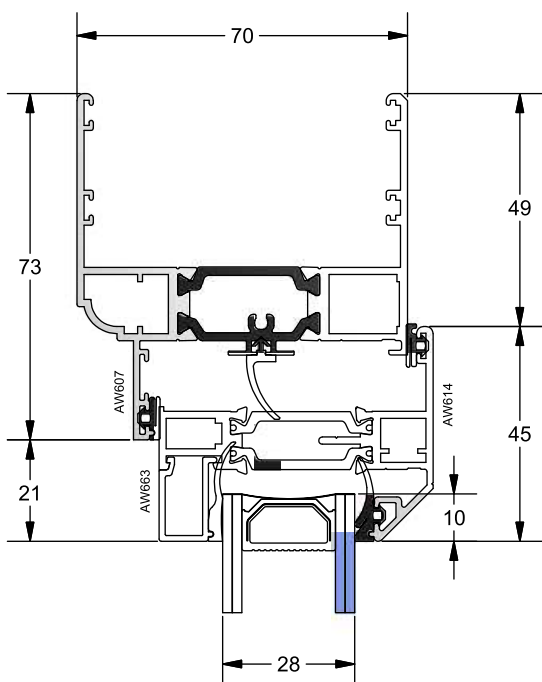

A - A

**AW 602**

Direct Fixed Ovolo Frame Detail

**AW 603**

Odd Leg Frame Detail

**AW 604**

Equal Leg Slim Frame Detail

**AW 605**

Equal Leg Standard Frame Detail

**AW 614 - Internal Glazed Flat Vent**

**AW 606**

Direct Fixed Deep Frame Detail

**B - B**

**AW 607**

Direct Fixed Deep Ovolo Frame Detail

**AW 608**