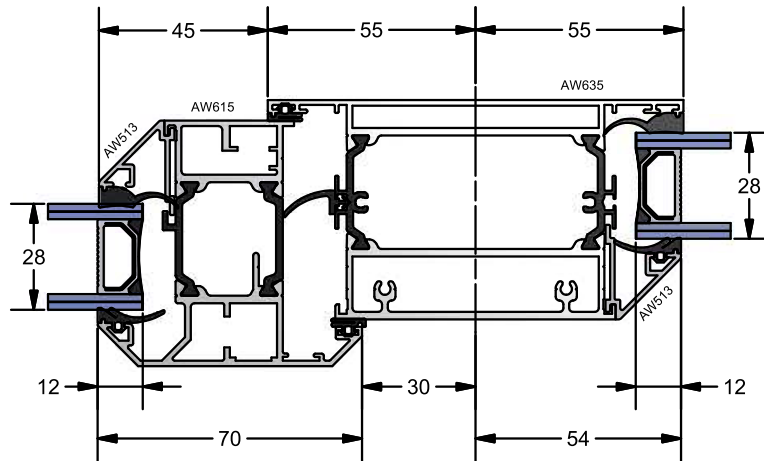

**AW 607**  
Direct Fixed Deep Ovolo Frame Detail

**AW 608**  
Deep Equal Leg Frame Detail

**AW 615 - Mullion / Transom Combinations**

**AW 631**

Slim Mullion/Transom Detail

C - C

**AW 635**  
Window Midrail Detail