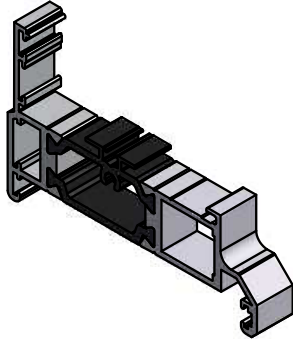

### Section 1- Profiles

- Direct Fix, Equal Leg and Odd Leg Outer Frames Page 2
- Premium Window Vents Page 4
- Transom / Mullion & Midrails Page 5
- Beads Page 6

### Section 2 - Internal Glazed

- Internal Glazed Flat Vent (AW 614) Page 7
- Internal Glazed Feature Vent (AW 615) Page 11
- Internal Glazed Ovolo Vent (AW 617) Page 15

### Section 3 - Fixed Lite Options

- Fixed Lite Options Page 19

Outer Frames

AW 600

PART NO.	DESCRIPTION	Iyy CM <sup>4</sup>	Ixx CM <sup>4</sup>
AW600	D/F Slim Frame	3.36	21.94

AW 601

PART NO.	DESCRIPTION	Iyy CM <sup>4</sup>	Ixx CM <sup>4</sup>
AW601	D/F Standard Frame	5.09	25.73