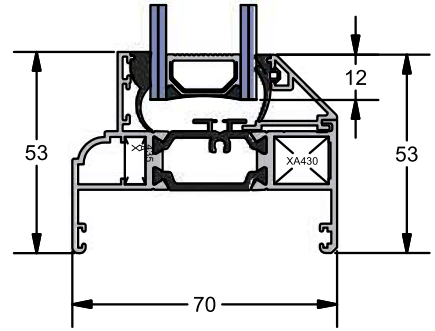

AW 602

Direct Fix Ovolo Frame