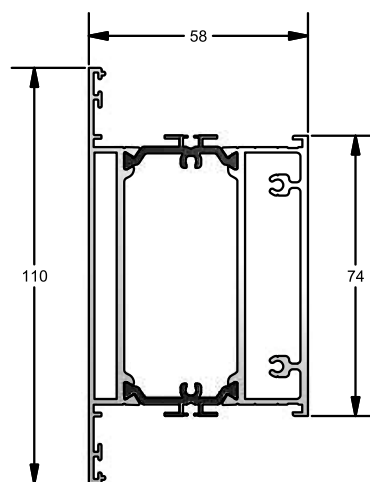

AW 605

PART NO.	DESCRIPTION	Iyy CM⁴	Ixx CM⁴
AW635	Window Midrail	72.09	41.16