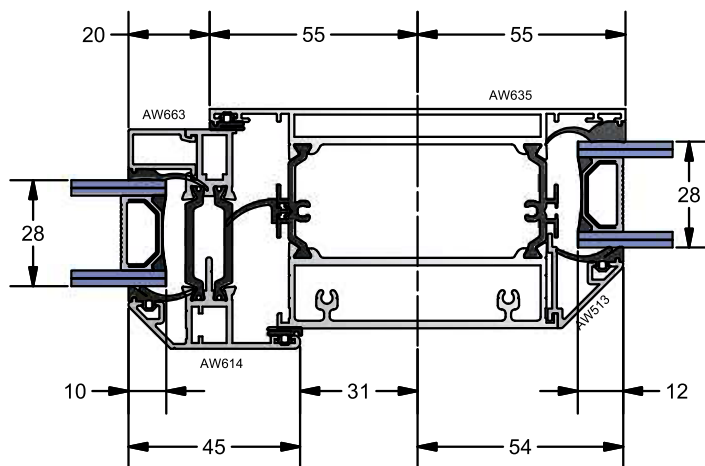

Deep Equal Leg Frame Detail

**AW 614 - Mullion / Transom Combinations**

C - C

**AW 631**

Slim Mullion/Transom Detail

**AW 635**

Window Midrail Detail

**AW 615 - Internal Glazed Feature Vent**