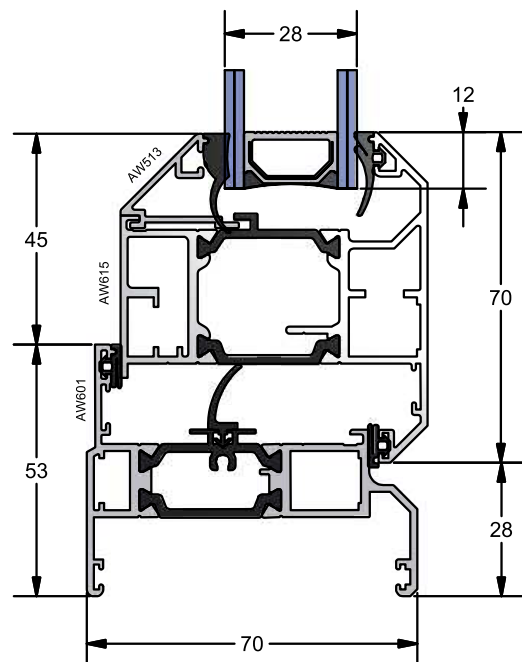

Equal Leg Standard Frame Detail

**AW 614 - Internal Glazed Flat Vent**

**AW 606**

Direct Fixed Deep Frame Detail

**B - B**

**AW 607**

Direct Fixed Deep Ovolo Frame Detail

**AW 608**

Deep Equal Leg Frame Detail

**AW 614 - Mullion / Transom Combinations**

C - C

**AW 631**

Slim Mullion/Transom Detail

**AW 635**

Window Midrail Detail

**AW 615 - Internal Glazed Feature Vent**

A - A

**AW 600**  
Direct Fixed Slim Frame Detail

**AW 601**  
Direct Fixed Standard Frame Detail

**AW 615 - Internal Glazed Flat Vent**

A - A

**AW 602**

Direct Fixed Ovolo Frame Detail

**AW 603**