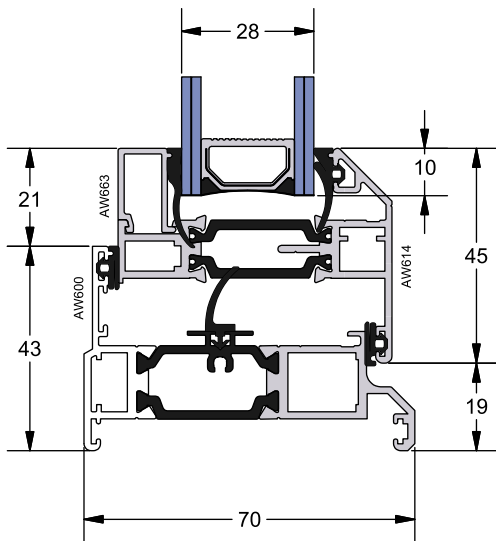

**Beads**

AW 513

PART NO.	DESCRIPTION
AW513	28mm Bead

AW 663

PART NO.	DESCRIPTION
AW663	Flat I/G Vent Bead

**NB:** For all applicable sections please refer to the table below.

BEAD OPTIONS CHART		
BEADS & ACC.	APP. FRAMES	APP. VENTS
AW513	AW600-608 & AW650-658	AW610-618*
AW663	N/A	AW614

\* Not applicable to AW614

**AW 614 - Internal Glazed Flat Vent**

A - A

**AW 600**  
Direct Fixed Slimline Frame Detail

**AW 601**  
Direct Fixed Standard Frame Detail

**AW 614 - Internal Glazed Flat Vent**

A - A

**AW 602**

Direct Fixed Ovolo Frame Detail

**AW 603**

Odd Leg Frame Detail

**AW 604**

Equal Leg Slim Frame Detail

**AW 605**