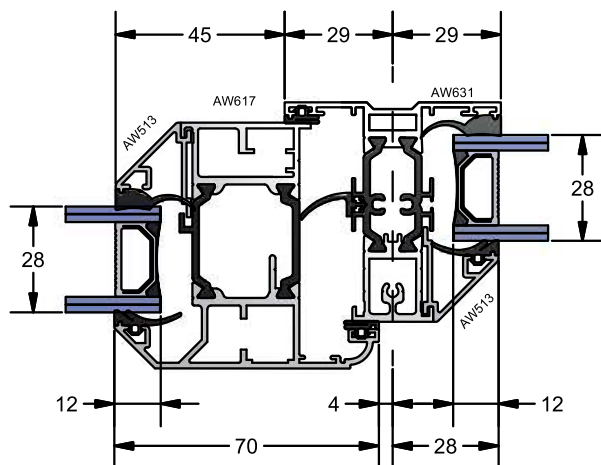

**AW 603**  
Odd Leg Frame Detail

**AW 604**  
Equal Leg Slim Frame Detail

**AW 605**  
Equal Leg Standard Frame Detail

**AW 617 - Internal Glazed Ovolo Vent**

**B - B**

**AW 606**

Direct Fixed Deep Frame Detail

**AW 607**

Direct Fixed Deep Ovolo Frame Detail

**AW 608**

Deep Equal Leg Frame Detail

**AW 617 - Mullion / Transom Combinations**

**AW 631**

Slim Mullion/Transom Detail

C - C