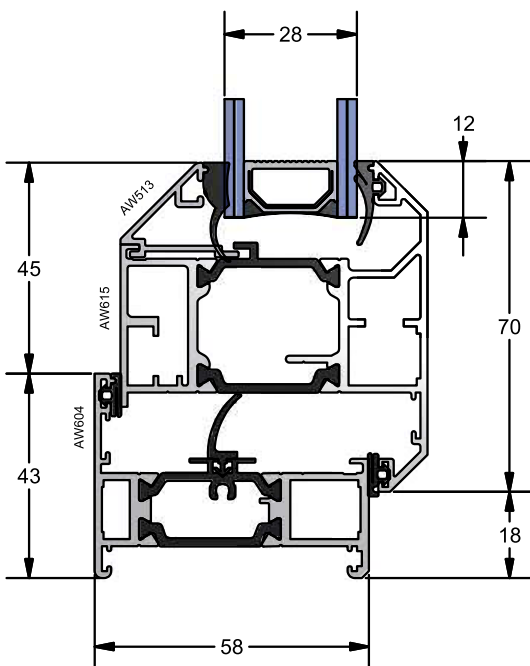

A - A

**AW 600**  
Direct Fixed Slim Frame Detail

**AW 601**  
Direct Fixed Standard Frame Detail

**AW 615 - Internal Glazed Flat Vent**

A - A

**AW 602**

Direct Fixed Ovolo Frame Detail

**AW 603**

Odd Leg Frame Detail

**AW 604**

Equal Leg Slim Frame Detail

**AW 605**

Equal Leg Standard Frame Detail

**AW 615 - Internal Glazed Flat Vent**

**B - B**

**AW 606**  
Direct Fixed Deep Frame Detail