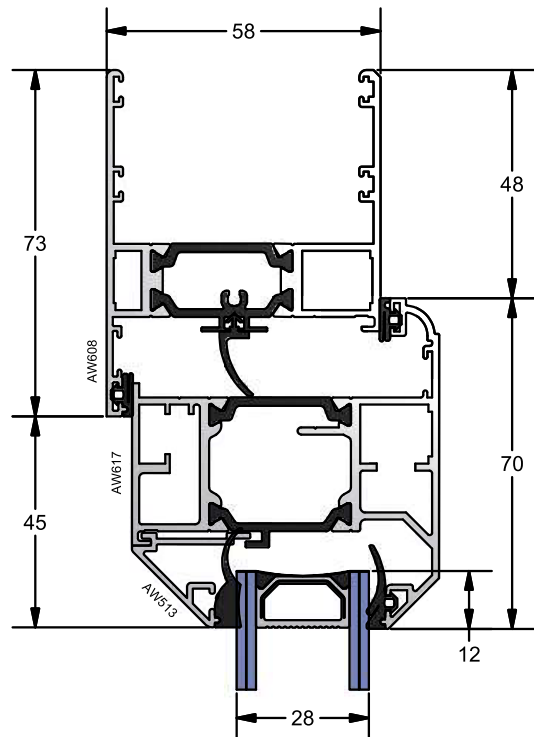

**AW 603**  
Odd Leg Frame Detail

**AW 604**  
Equal Leg Slim Frame Detail

**AW 605**  
Equal Leg Standard Frame Detail

**AW 617 - Internal Glazed Ovolo Vent**

**B - B**

**AW 606**

Direct Fixed Deep Frame Detail

**AW 607**

Direct Fixed Deep Ovolo Frame Detail

**AW 608**

Deep Equal Leg Frame Detail

**AW 617 - Mullion / Transom Combinations**

**AW 631**

Slim Mullion/Transom Detail

C - C