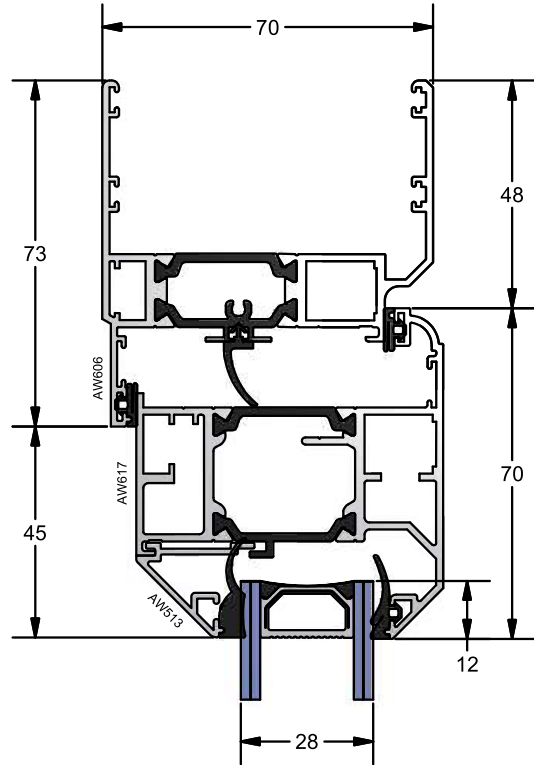

**AW 603**  
Odd Leg Frame Detail

**AW 604**  
Equal Leg Slim Frame Detail

**AW 605**  
Equal Leg Standard Frame Detail

**AW 617 - Internal Glazed Ovolo Vent**

**B - B**

**AW 606**

Direct Fixed Deep Frame Detail

**AW 607**

Direct Fixed Deep Ovolo Frame Detail

**AW 608**

Deep Equal Leg Frame Detail

**AW 617 - Mullion / Transom Combinations**

**AW 631**

Slim Mullion/Transom Detail

C - C