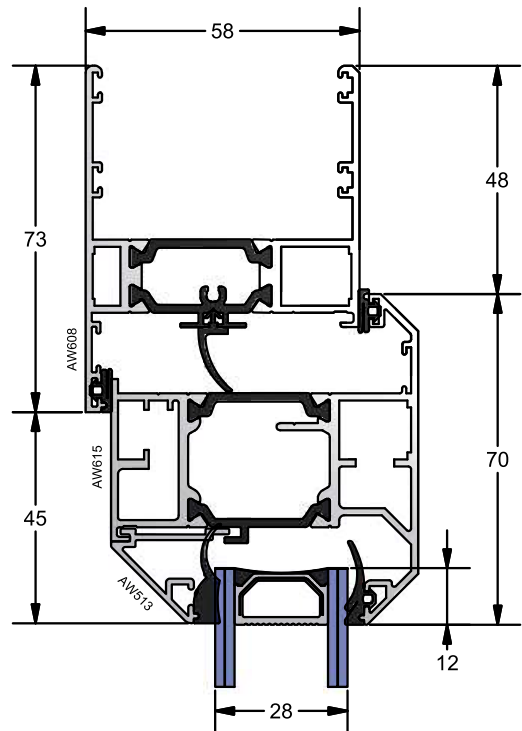

AW 608
Deep Equal Leg Frame Detail