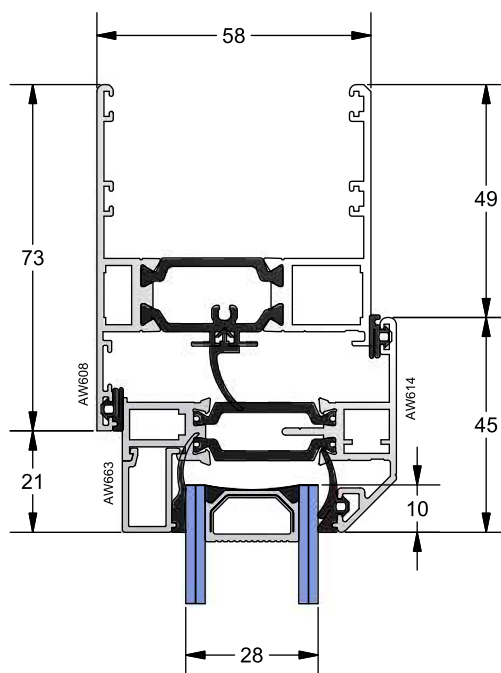

AW 608

Deep Equal Leg Frame Detail