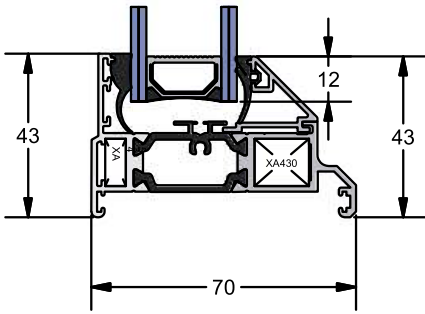

**AW 607**

Direct Fixed Deep Ovolo Frame Detail

**AW 608**

Deep Equal Leg Frame Detail

**AW 617 - Mullion / Transom Combinations**

**AW 631**

Slim Mullion/Transom Detail

C - C

**AW 635**

Window Midrail Detail

**Fixed Lite Options**

A - A

**AW 600**

Direct Fix Slim Frame

**AW 601**

Direct Fix Standard Frame