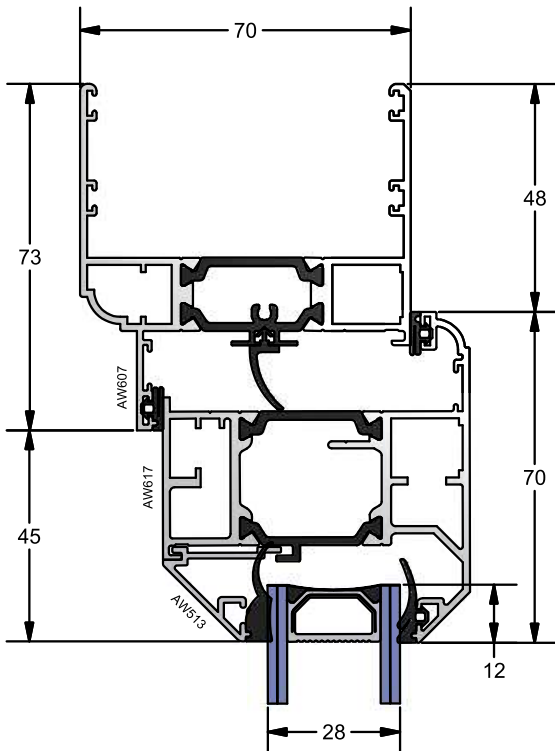

**AW 603**  
Odd Leg Frame Detail

**AW 604**  
Equal Leg Slim Frame Detail

**AW 605**  
Equal Leg Standard Frame Detail

**AW 617 - Internal Glazed Ovolo Vent**

**B - B**

**AW 606**

Direct Fixed Deep Frame Detail

**AW 607**

Direct Fixed Deep Ovolo Frame Detail

**AW 608**

Deep Equal Leg Frame Detail

**AW 617 - Mullion / Transom Combinations**

**AW 631**

Slim Mullion/Transom Detail

C - C