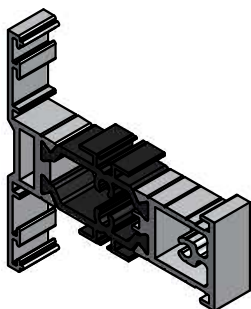

Mullion / Transom & Midrail

AW 631

PART NO.	DESCRIPTION	Iyy CM⁴	Ixx CM⁴
AW631	Slim Feat. Mullion/Transom	4.77	18.97