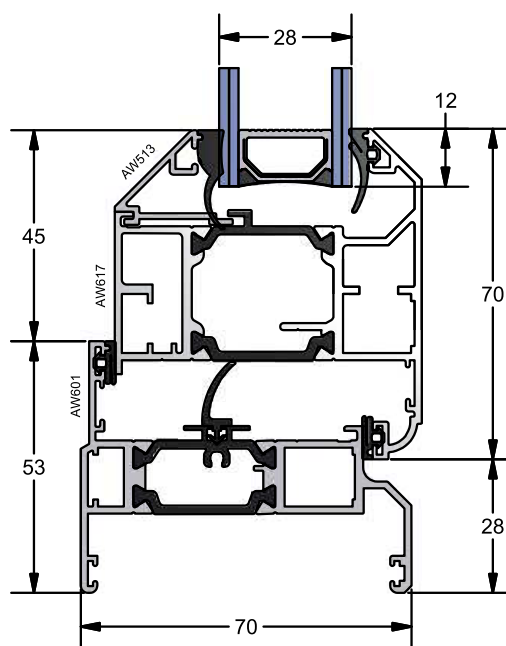

**AW 607**  
Direct Fixed Deep Ovolo Frame Detail

**AW 608**  
Deep Equal Leg Frame Detail

**AW 615 - Mullion / Transom Combinations**

**AW 631**

Slim Mullion/Transom Detail

C - C

**AW 635**  
Window Midrail Detail

**AW 617 - Internal Glazed Ovolo Vent**

A - A

**AW 600**  
Direct Fixed Slim Frame Detail

**AW 601**  
Direct Fixed Standard Frame Detail

**AW 617 - Internal Glazed Ovolo Vent**

A - A

**AW 602**  
Direct Fixed Ovolo Frame Detail

**AW 603**  
Odd Leg Frame Detail

**AW 604**  
Equal Leg Slim Frame Detail

**AW 605**  
Equal Leg Standard Frame Detail

**AW 617 - Internal Glazed Ovolo Vent**

**B - B**

**AW 606**

Direct Fixed Deep Frame Detail

**AW 607**

Direct Fixed Deep Ovolo Frame Detail

**AW 608**

Deep Equal Leg Frame Detail

**AW 617 - Mullion / Transom Combinations**

**AW 631**

Slim Mullion/Transom Detail

C - C