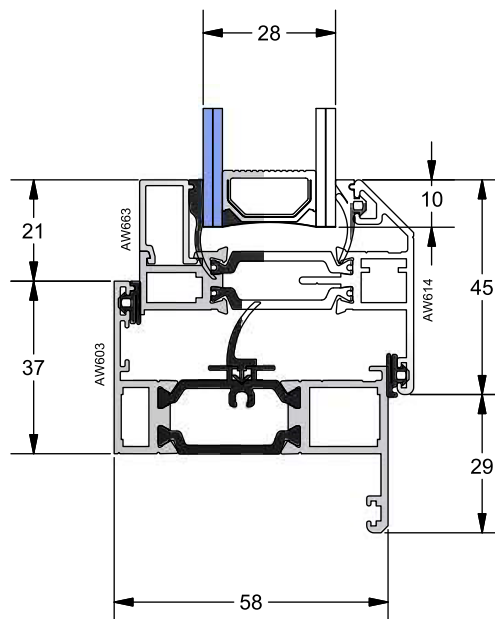

**Beads**

AW 513

PART NO.	DESCRIPTION
AW513	28mm Bead

AW 663

PART NO.	DESCRIPTION
AW663	Flat I/G Vent Bead

**NB:** For all applicable sections please refer to the table below.

BEAD OPTIONS CHART		
BEADS & ACC.	APP. FRAMES	APP. VENTS
AW513	AW600-608 & AW650-658	AW610-618*
AW663	N/A	AW614

A - A

**AW 602**

Direct Fixed Ovolo Frame Detail

**AW 603**

Odd Leg Frame Detail

**AW 604**

Equal Leg Slim Frame Detail

**AW 605**

Equal Leg Standard Frame Detail

**AW 614 - Internal Glazed Flat Vent**

**AW 606**

Direct Fixed Deep Frame Detail

**B - B**

**AW 607**

Direct Fixed Deep Ovolo Frame Detail

**AW 608**