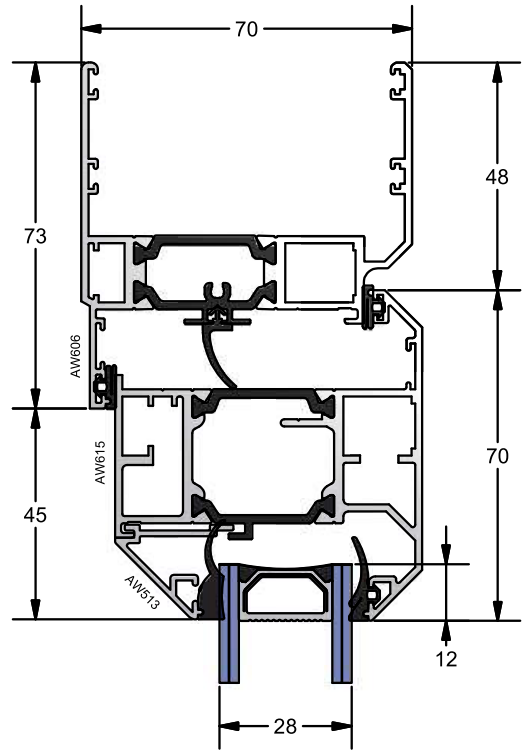

A - A

**AW 600**  
Direct Fixed Slim Frame Detail

**AW 601**  
Direct Fixed Standard Frame Detail

**AW 615 - Internal Glazed Flat Vent**

A - A

**AW 602**

Direct Fixed Ovolo Frame Detail

**AW 603**

Odd Leg Frame Detail

**AW 604**

Equal Leg Slim Frame Detail

**AW 605**

Equal Leg Standard Frame Detail

**AW 615 - Internal Glazed Flat Vent**

**B - B**

**AW 606**  
Direct Fixed Deep Frame Detail

**AW 607**  
Direct Fixed Deep Ovolo Frame Detail

**AW 608**  
Deep Equal Leg Frame Detail

**AW 615 - Mullion / Transom Combinations**

**AW 631**

Slim Mullion/Transom Detail

C - C

**AW 635**  
Window Midrail Detail