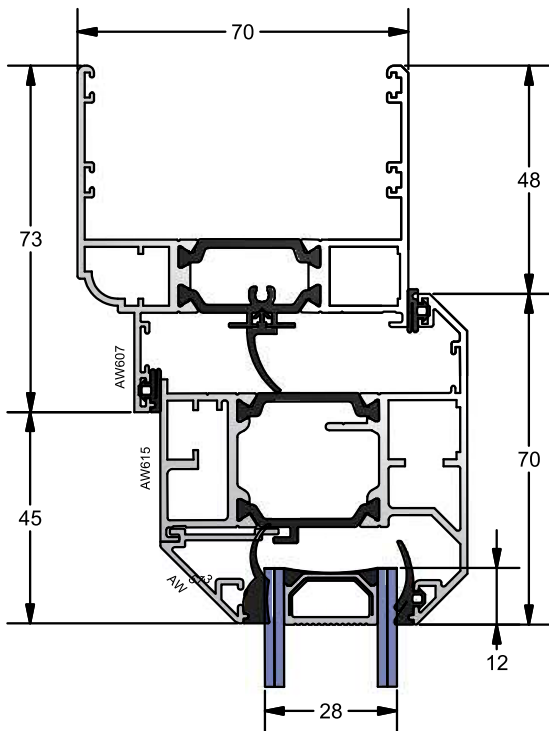

A - A

**AW 600**  
Direct Fixed Slim Frame Detail

**AW 601**  
Direct Fixed Standard Frame Detail

**AW 615 - Internal Glazed Flat Vent**

A - A

**AW 602**

Direct Fixed Ovolo Frame Detail

**AW 603**

Odd Leg Frame Detail

**AW 604**

Equal Leg Slim Frame Detail

**AW 605**

Equal Leg Standard Frame Detail

**AW 615 - Internal Glazed Flat Vent**

**B - B**

**AW 606**  
Direct Fixed Deep Frame Detail

**AW 607**  
Direct Fixed Deep Ovolo Frame Detail

**AW 608**  
Deep Equal Leg Frame Detail

**AW 615 - Mullion / Transom Combinations**

**AW 631**

Slim Mullion/Transom Detail

C - C

**AW 635**  
Window Midrail Detail