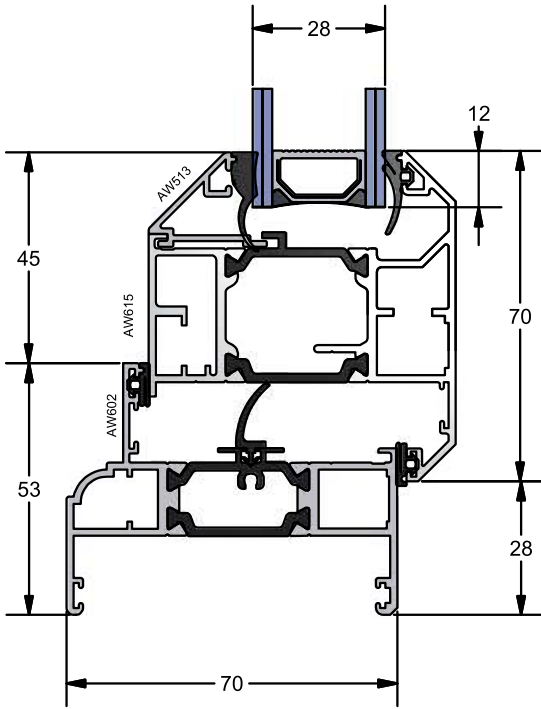

A - A

**AW 600**  
Direct Fixed Slim Frame Detail

**AW 601**  
Direct Fixed Standard Frame Detail

**AW 615 - Internal Glazed Flat Vent**

A - A

**AW 602**

Direct Fixed Ovolo Frame Detail

**AW 603**

Odd Leg Frame Detail

**AW 604**

Equal Leg Slim Frame Detail

**AW 605**

Equal Leg Standard Frame Detail

**AW 615 - Internal Glazed Flat Vent**

**B - B**

**AW 606**  
Direct Fixed Deep Frame Detail