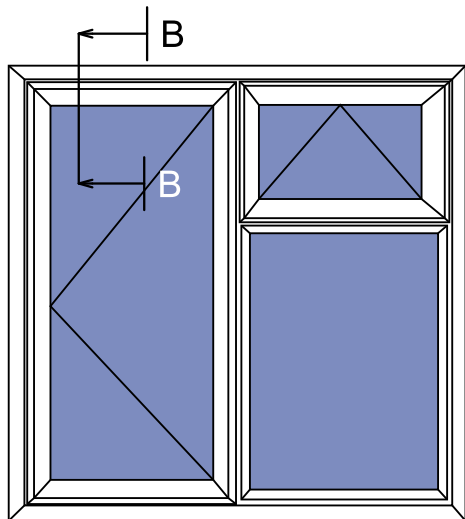

Equal Leg Standard Frame Detail

**AW 614 - Internal Glazed Flat Vent**

**AW 606**

Direct Fixed Deep Frame Detail

**B - B**

**AW 607**

Direct Fixed Deep Ovolo Frame Detail

**AW 608**