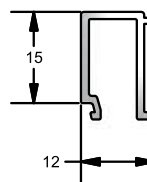

AW 631

PART NO.	DESCRIPTION	Iyy CM <sup>4</sup>	Ixx CM <sup>4</sup>
AW631	Slim Feat. Mullion/Transom	4.77	18.97

AW 605

PART NO.	DESCRIPTION	Iyy CM <sup>4</sup>	Ixx CM <sup>4</sup>
AW635	Window Midrail	72.09	41.16

**Beads**

AW 513

PART NO.	DESCRIPTION
AW513	28mm Bead

AW 663

PART NO.	DESCRIPTION
AW663	Flat I/G Vent Bead

**NB:** For all applicable sections please refer to the table below.

BEAD OPTIONS CHART		
BEADS & ACC.	APP. FRAMES	APP. VENTS
AW513	AW600-608 & AW650-658	AW610-618*
AW663	N/A	AW614