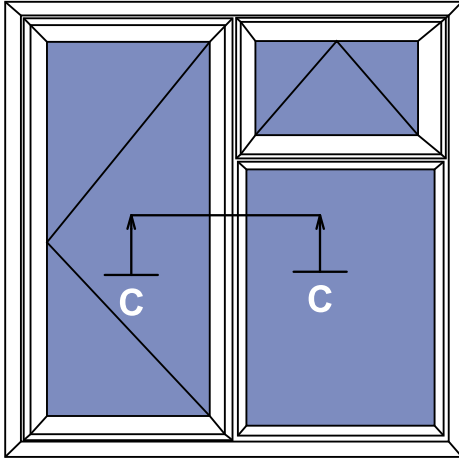

**AW 607**  
Direct Fixed Deep Ovolo Frame Detail

**AW 608**  
Deep Equal Leg Frame Detail

**AW 615 - Mullion / Transom Combinations**

**AW 631**

Slim Mullion/Transom Detail

C - C

**AW 635**  
Window Midrail Detail