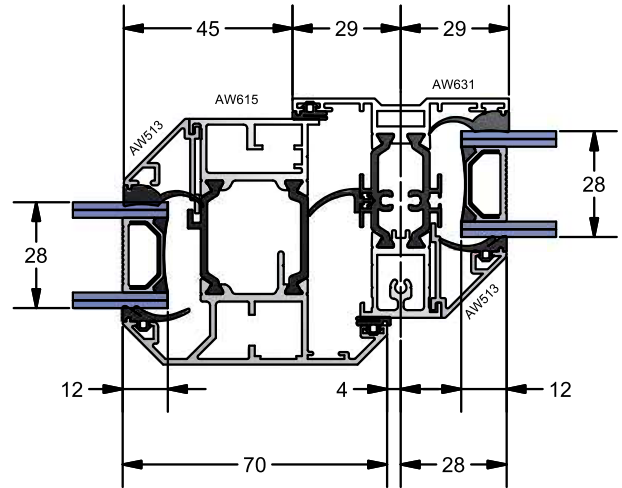

Odd Leg Frame Detail

**AW 604**

Equal Leg Slim Frame Detail

**AW 605**

Equal Leg Standard Frame Detail

**AW 615 - Internal Glazed Flat Vent**

**B - B**

**AW 606**  
Direct Fixed Deep Frame Detail

**AW 607**  
Direct Fixed Deep Ovolo Frame Detail

**AW 608**  
Deep Equal Leg Frame Detail

**AW 615 - Mullion / Transom Combinations**

**AW 631**

Slim Mullion/Transom Detail

C - C

**AW 635**  
Window Midrail Detail