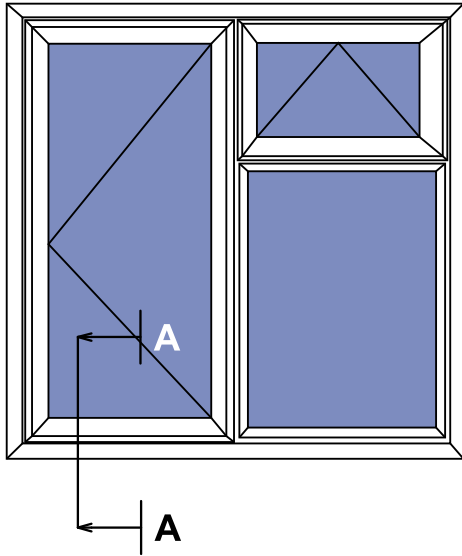

Deep Equal Leg Frame Detail

**AW 614 - Mullion / Transom Combinations**

C - C

**AW 631**

Slim Mullion/Transom Detail

**AW 635**

Window Midrail Detail

**AW 615 - Internal Glazed Feature Vent**