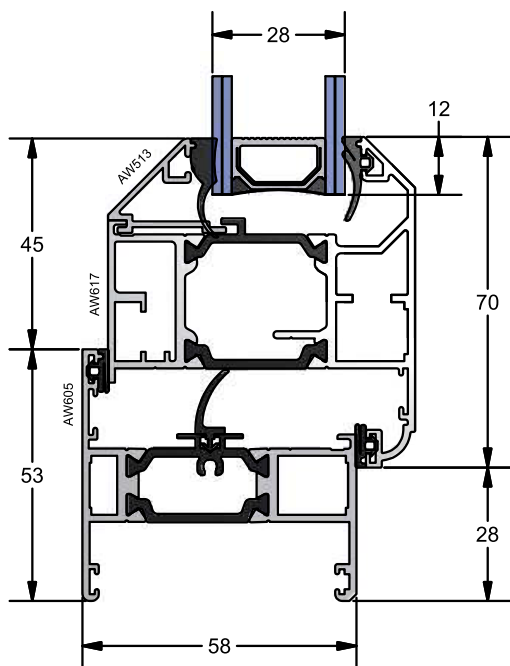

**AW 607**  
Direct Fixed Deep Ovolo Frame Detail

**AW 608**  
Deep Equal Leg Frame Detail

**AW 615 - Mullion / Transom Combinations**

**AW 631**

Slim Mullion/Transom Detail

C - C

**AW 635**  
Window Midrail Detail

**AW 617 - Internal Glazed Ovolo Vent**

A - A

**AW 600**  
Direct Fixed Slim Frame Detail

**AW 601**  
Direct Fixed Standard Frame Detail

**AW 617 - Internal Glazed Ovolo Vent**

A - A

**AW 602**  
Direct Fixed Ovolo Frame Detail

**AW 603**  
Odd Leg Frame Detail

**AW 604**  
Equal Leg Slim Frame Detail

**AW 605**  
Equal Leg Standard Frame Detail

**AW 617 - Internal Glazed Ovolo Vent**

**B - B**

**AW 606**

Direct Fixed Deep Frame Detail

**AW 607**

Direct Fixed Deep Ovolo Frame Detail

**AW 608**

Deep Equal Leg Frame Detail

**AW 617 - Mullion / Transom Combinations**

**AW 631**

Slim Mullion/Transom Detail

C - C