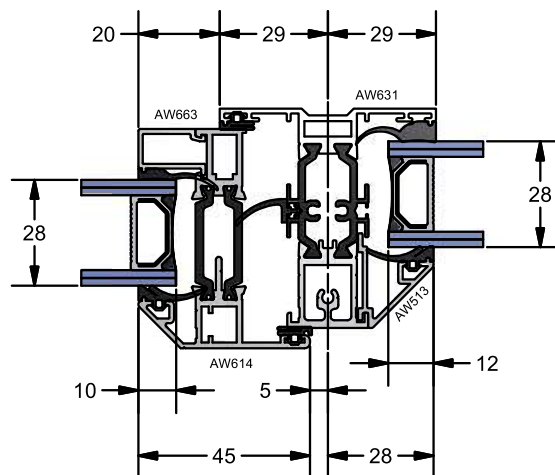

Equal Leg Standard Frame Detail

**AW 614 - Internal Glazed Flat Vent**

**AW 606**

Direct Fixed Deep Frame Detail

**B - B**

**AW 607**

Direct Fixed Deep Ovolo Frame Detail

**AW 608**

Deep Equal Leg Frame Detail

**AW 614 - Mullion / Transom Combinations**

C - C

**AW 631**

Slim Mullion/Transom Detail

**AW 635**

Window Midrail Detail

**AW 615 - Internal Glazed Feature Vent**

A - A

**AW 600**  
Direct Fixed Slim Frame Detail

**AW 601**  
Direct Fixed Standard Frame Detail

**AW 615 - Internal Glazed Flat Vent**

A - A

**AW 602**

Direct Fixed Ovolo Frame Detail

**AW 603**