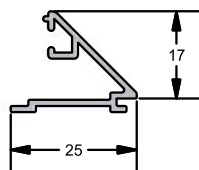

AW 631

PART NO.	DESCRIPTION	Iyy CM <sup>4</sup>	Ixx CM <sup>4</sup>
AW631	Slim Feat. Mullion/Transom	4.77	18.97

AW 605

PART NO.	DESCRIPTION	Iyy CM <sup>4</sup>	Ixx CM <sup>4</sup>
AW635	Window Midrail	72.09	41.16

**Beads**

AW 513

PART NO.	DESCRIPTION
AW513	28mm Bead

AW 663

PART NO.	DESCRIPTION
AW663	Flat I/G Vent Bead

**NB:** For all applicable sections please refer to the table below.

BEAD OPTIONS CHART		
BEADS & ACC.	APP. FRAMES	APP. VENTS
AW513	AW600-608 & AW650-658	AW610-618*
AW663	N/A	AW614