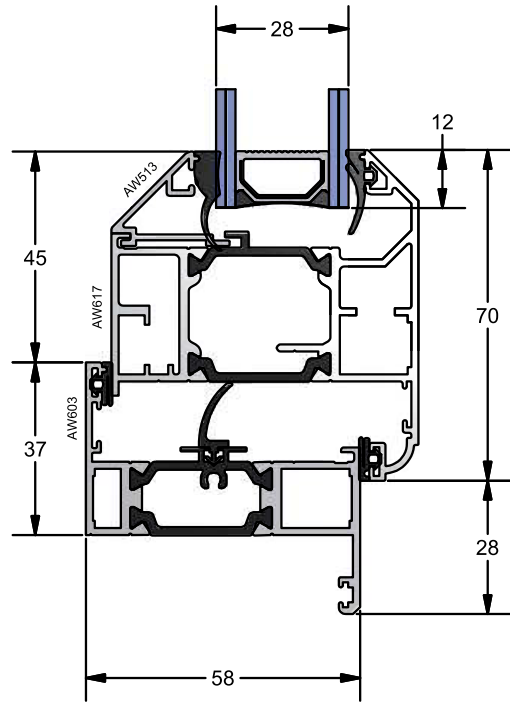

**AW 607**  
Direct Fixed Deep Ovolo Frame Detail

**AW 608**  
Deep Equal Leg Frame Detail

**AW 615 - Mullion / Transom Combinations**

**AW 631**

Slim Mullion/Transom Detail

C - C

**AW 635**  
Window Midrail Detail

**AW 617 - Internal Glazed Ovolo Vent**

A - A

**AW 600**  
Direct Fixed Slim Frame Detail

**AW 601**  
Direct Fixed Standard Frame Detail

**AW 617 - Internal Glazed Ovolo Vent**

A - A

**AW 602**  
Direct Fixed Ovolo Frame Detail

**AW 603**  
Odd Leg Frame Detail

**AW 604**  
Equal Leg Slim Frame Detail

**AW 605**  
Equal Leg Standard Frame Detail

**AW 617 - Internal Glazed Ovolo Vent**

**B - B**

**AW 606**

Direct Fixed Deep Frame Detail

**AW 607**

Direct Fixed Deep Ovolo Frame Detail

**AW 608**

Deep Equal Leg Frame Detail

**AW 617 - Mullion / Transom Combinations**

**AW 631**

Slim Mullion/Transom Detail

C - C