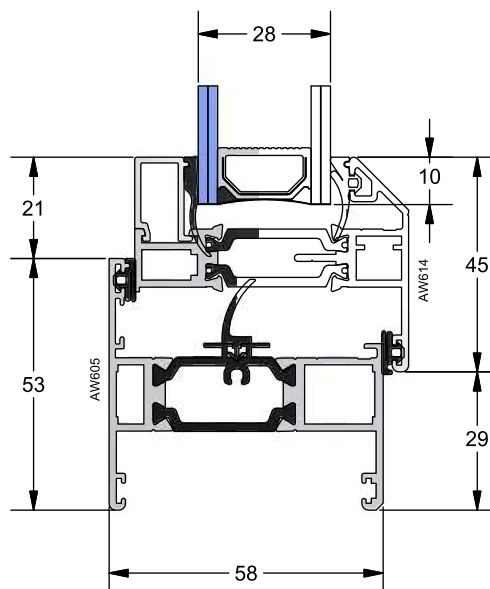

**Beads**

AW 513

PART NO.	DESCRIPTION
AW513	28mm Bead

AW 663

PART NO.	DESCRIPTION
AW663	Flat I/G Vent Bead

**NB:** For all applicable sections please refer to the table below.

BEAD OPTIONS CHART		
BEADS & ACC.	APP. FRAMES	APP. VENTS
AW513	AW600-608 & AW650-658	AW610-618*
AW663	N/A	AW614

A - A

**AW 602**

Direct Fixed Ovolo Frame Detail

**AW 603**

Odd Leg Frame Detail

**AW 604**

Equal Leg Slim Frame Detail

**AW 605**

Equal Leg Standard Frame Detail

**AW 614 - Internal Glazed Flat Vent**

**AW 606**

Direct Fixed Deep Frame Detail

**B - B**

**AW 607**

Direct Fixed Deep Ovolo Frame Detail

**AW 608**