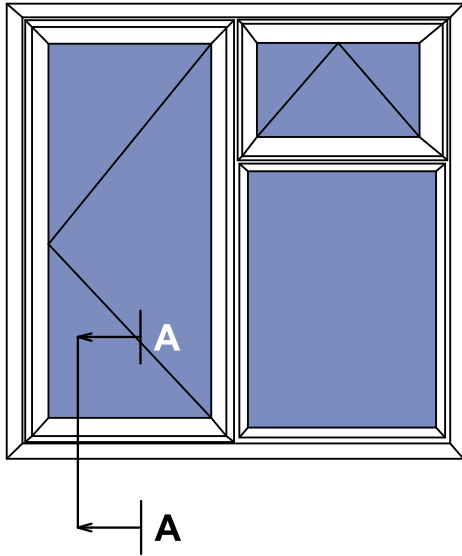

AW 614 - Internal Glazed Flat Vent