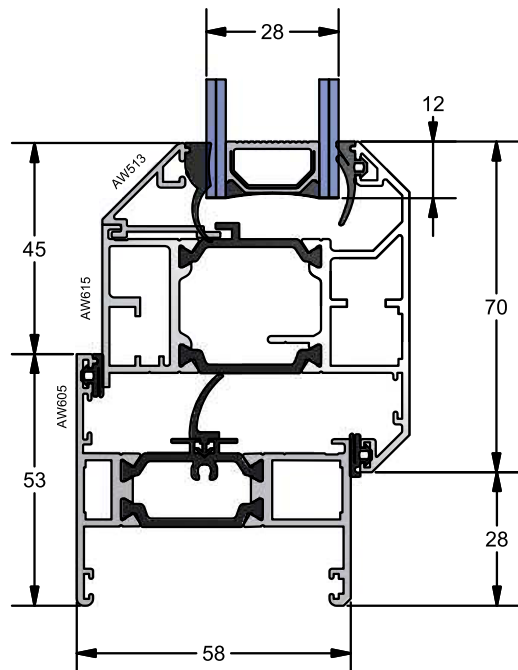

Odd Leg Frame Detail

**AW 604**

Equal Leg Slim Frame Detail

**AW 605**

Equal Leg Standard Frame Detail

**AW 615 - Internal Glazed Flat Vent**

**B - B**

**AW 606**  
Direct Fixed Deep Frame Detail

**AW 607**  
Direct Fixed Deep Ovolo Frame Detail

**AW 608**  
Deep Equal Leg Frame Detail

**AW 615 - Mullion / Transom Combinations**

**AW 631**

Slim Mullion/Transom Detail

C - C

**AW 635**  
Window Midrail Detail