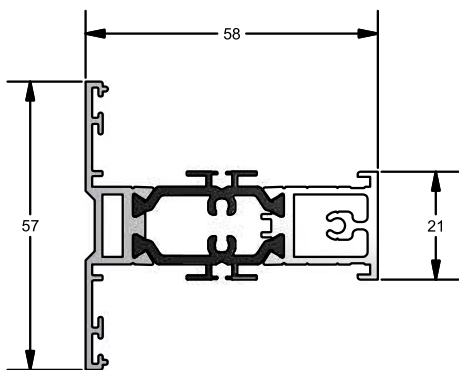

PART NO.	DESCRIPTION	Iyy CM <sup>4</sup>	Ixx CM <sup>4</sup>
AW608	D/F Deep Equal Leg Frame	13.48	25.49

Vents

AW 614

PART NO.	DESCRIPTION	Iyy CM <sup>4</sup>	Ixx CM <sup>4</sup>
AW614	I/G Flat Vent	6.49	23.86

AW 615

PART NO.	DESCRIPTION	Iyy CM <sup>4</sup>	Ixx CM <sup>4</sup>
AW615	I/G Feat. Vent	13.38	29.68

AW 617

PART NO.	DESCRIPTION	Iyy CM <sup>4</sup>	Ixx CM <sup>4</sup>
AW617	I/G Ovolo Vent	13.59	29.84

Mullion / Transom & Midrail

AW 631

PART NO.	DESCRIPTION	Iyy CM <sup>4</sup>	Ixx CM <sup>4</sup>
AW631	Slim Feat. Mullion/Transom	4.77	18.97

AW 605

PART NO.	DESCRIPTION	Iyy CM <sup>4</sup>	Ixx CM <sup>4</sup>
AW635	Window Midrail	72.09	41.16

**Beads**

AW 513

PART NO.	DESCRIPTION
AW513	28mm Bead

AW 663

PART NO.	DESCRIPTION
AW663	Flat I/G Vent Bead

**NB:** For all applicable sections please refer to the table below.

BEAD OPTIONS CHART		
BEADS & ACC.	APP. FRAMES	APP. VENTS
AW513	AW600-608 & AW650-658	AW610-618*
AW663	N/A	AW614