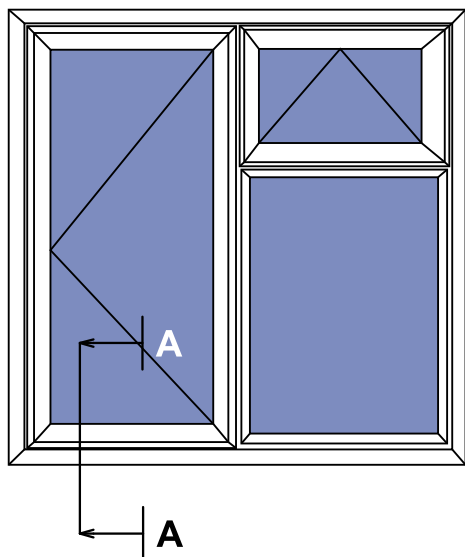

AW 617 - Internal Glazed Ovolo Vent