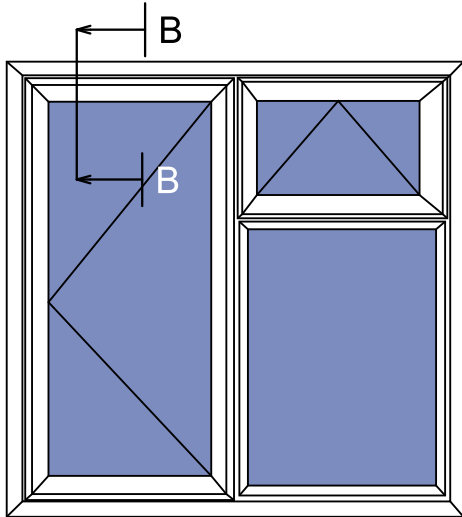

Odd Leg Frame Detail

**AW 604**

Equal Leg Slim Frame Detail

**AW 605**

Equal Leg Standard Frame Detail

**AW 615 - Internal Glazed Flat Vent**

**B - B**

**AW 606**  
Direct Fixed Deep Frame Detail