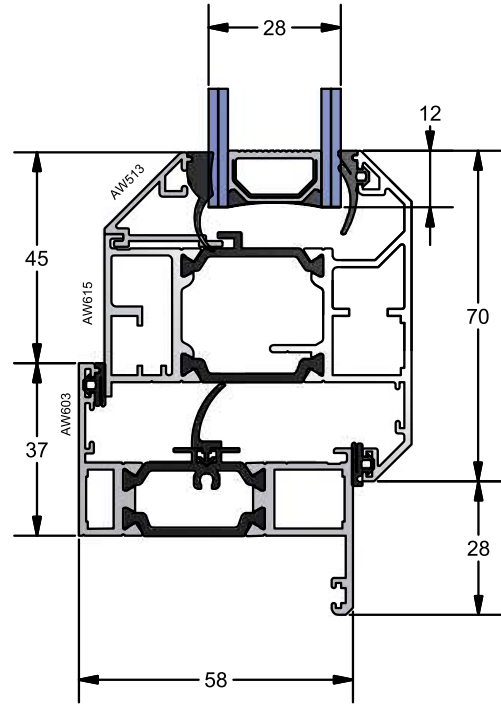

A - A

**AW 600**  
Direct Fixed Slim Frame Detail

**AW 601**  
Direct Fixed Standard Frame Detail

**AW 615 - Internal Glazed Flat Vent**

A - A

**AW 602**

Direct Fixed Ovolo Frame Detail

**AW 603**

Odd Leg Frame Detail

**AW 604**

Equal Leg Slim Frame Detail

**AW 605**

Equal Leg Standard Frame Detail

**AW 615 - Internal Glazed Flat Vent**

**B - B**

**AW 606**  
Direct Fixed Deep Frame Detail