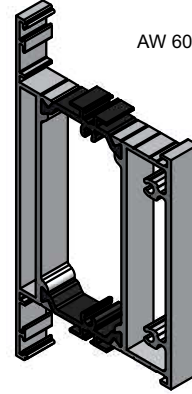

AW 605

PART NO.	DESCRIPTION	Iyy CM⁴	Ixx CM⁴
AW635	Window Midrail	72.09	41.16