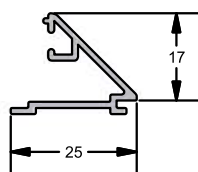

AW 605

PART NO.	DESCRIPTION	Iyy CM <sup>4</sup>	Ixx CM <sup>4</sup>
AW635	Window Midrail	72.09	41.16

**Beads**

AW 513

PART NO.	DESCRIPTION
AW513	28mm Bead

AW 663

PART NO.	DESCRIPTION
AW663	Flat I/G Vent Bead

**NB:** For all applicable sections please refer to the table below.

BEAD OPTIONS CHART		
BEADS & ACC.	APP. FRAMES	APP. VENTS
AW513	AW600-608 & AW650-658	AW610-618*
AW663	N/A	AW614

\* Not applicable to AW614