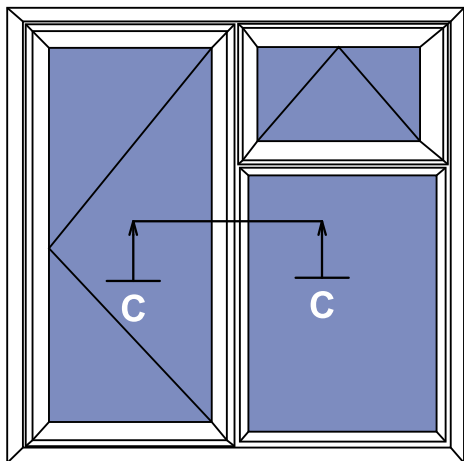

**AW 607**

Direct Fixed Deep Ovolo Frame Detail

**AW 608**

Deep Equal Leg Frame Detail

**AW 610 - Mullion / Transom Combinations**

C - C

**AW 631**  
Slim Mullion/Transom Detail

**AW 635**  
Window Midrail Detail