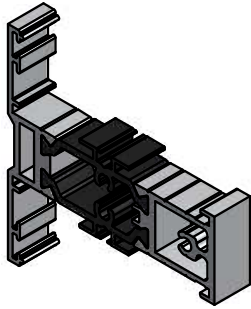

Mullion / Transom & Midrail

AW 631

PART NO.	DESCRIPTION	Iyy CM⁴	Ixx CM⁴
AW631	Slim Feat. Mullion/Transom	4.77	18.97