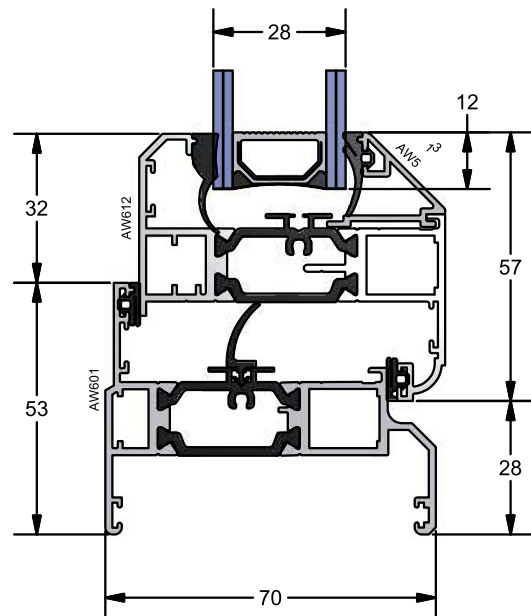

**AW 607**

Direct Fixed Deep Ovolo Frame Detail

**AW 608**

Deep Equal Leg Frame Detail

**AW 610 - Mullion / Transom Combinations**

C - C

**AW 631**  
Slim Mullion/Transom Detail

**AW 635**  
Window Midrail Detail

**AW 612 - External Glazed Ovolo Vent**

A - A

**AW 600**

Direct Fixed Slim Frame Detail

**AW 601**

Direct Fixed Standard Frame Detail

**AW 612 - External Glazed Ovolo Vent**

A - A

**AW 602**

Direct Fixed Ovolo Frame Detail

**AW 603**

Odd Leg Frame Detail

**AW 604**

Equal Leg Slim Frame Detail

**AW 605**

Equal Leg Standard Frame Detail