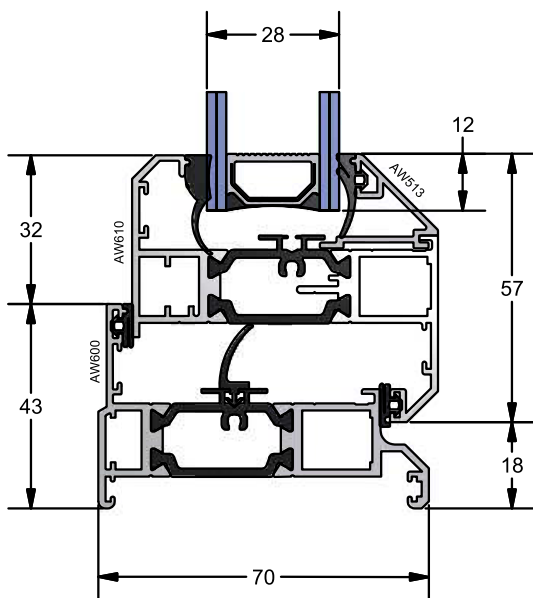

A - A

AW 600
Direct Fixed Slim Frame Detail