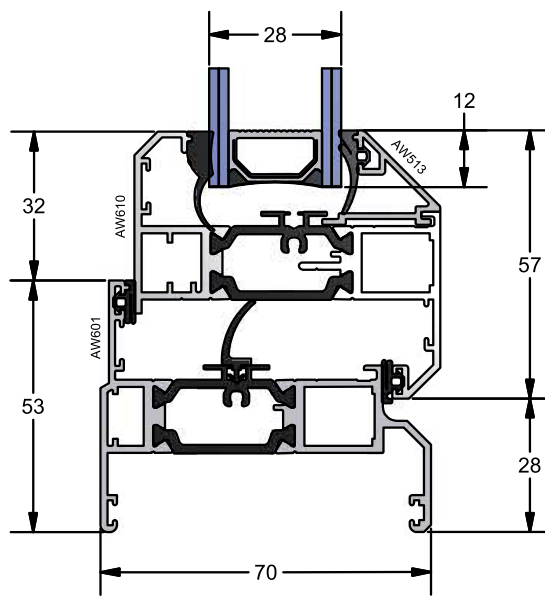

**NB:** For all applicable sections please refer to the table below.

BEAD OPTIONS CHART		
BEADS & ACC.	APP. FRAMES	APP. VENTS
AW513	AW600-608 & AW650-658	AW610-618*
AW663	N/A	AW614

\* Not applicable to AW614

**AW 610 - External Glazed Feature Vent**

A - A

**AW 600**  
Direct Fixed Slim Frame Detail

**AW 601**  
Direct Fixed Standard Frame Detail

**AW 610 - External Glazed Feature Vent**

A - A

**AW 602**  
Direct Fixed Ovolo Frame Detail

**AW 603**  
Odd Leg Frame Detail

**AW 604**  
Equal Leg Slim Frame Detail

**AW 605**  
Equal Leg Standard Frame Detail

**AW 610 - External Glazed Feature Vent**

**AW 606**

Direct Fixed Deep Frame Detail

B - B