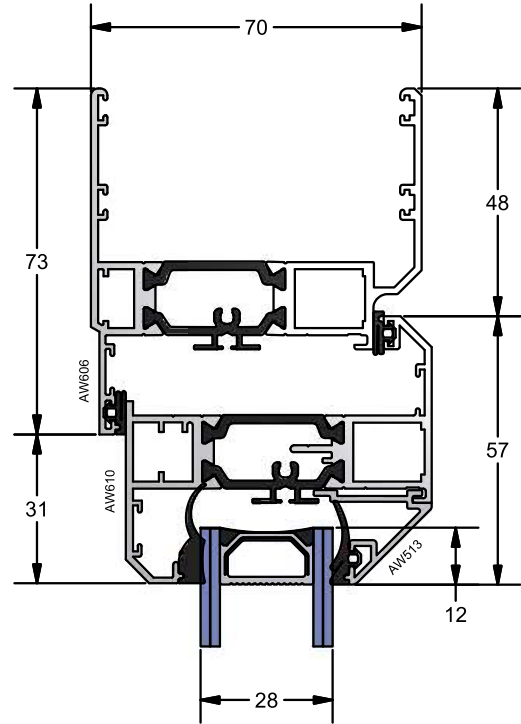

**AW 603**  
Odd Leg Frame Detail

**AW 604**  
Equal Leg Slim Frame Detail

**AW 605**  
Equal Leg Standard Frame Detail

**AW 610 - External Glazed Feature Vent**

**AW 606**

Direct Fixed Deep Frame Detail

B - B

**AW 607**

Direct Fixed Deep Ovolo Frame Detail

**AW 608**

Deep Equal Leg Frame Detail

**AW 610 - Mullion / Transom Combinations**

C - C

**AW 631**  
Slim Mullion/Transom Detail

**AW 635**  
Window Midrail Detail