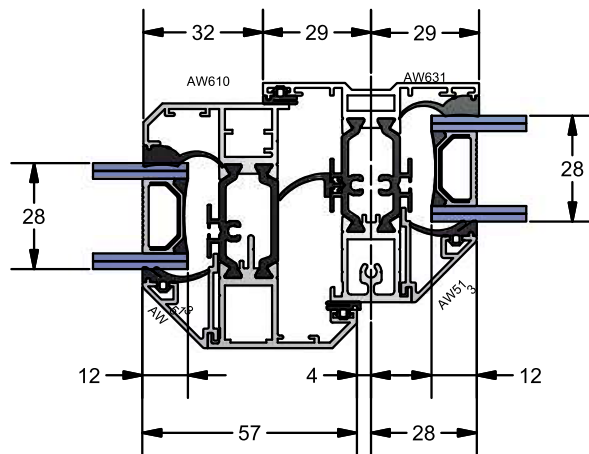

**AW 603**  
Odd Leg Frame Detail

**AW 604**  
Equal Leg Slim Frame Detail

**AW 605**  
Equal Leg Standard Frame Detail

**AW 610 - External Glazed Feature Vent**

**AW 606**

Direct Fixed Deep Frame Detail

B - B

**AW 607**

Direct Fixed Deep Ovolo Frame Detail

**AW 608**

Deep Equal Leg Frame Detail

**AW 610 - Mullion / Transom Combinations**

C - C

**AW 631**  
Slim Mullion/Transom Detail

**AW 635**  
Window Midrail Detail