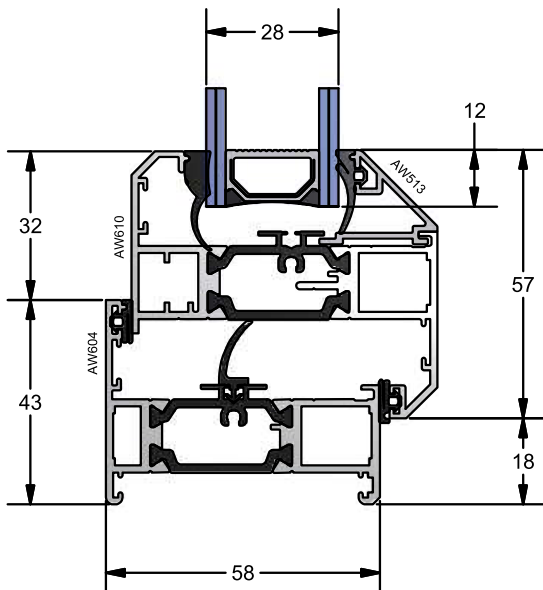

**NB:** For all applicable sections please refer to the table below.

BEAD OPTIONS CHART		
BEADS & ACC.	APP. FRAMES	APP. VENTS
AW513	AW600-608 & AW650-658	AW610-618*
AW663	N/A	AW614

\* Not applicable to AW614

**AW 610 - External Glazed Feature Vent**

A - A

**AW 600**  
Direct Fixed Slim Frame Detail

**AW 601**  
Direct Fixed Standard Frame Detail

**AW 610 - External Glazed Feature Vent**

A - A

**AW 602**  
Direct Fixed Ovolo Frame Detail

**AW 603**  
Odd Leg Frame Detail

**AW 604**  
Equal Leg Slim Frame Detail

**AW 605**  
Equal Leg Standard Frame Detail

**AW 610 - External Glazed Feature Vent**

**AW 606**

Direct Fixed Deep Frame Detail

B - B