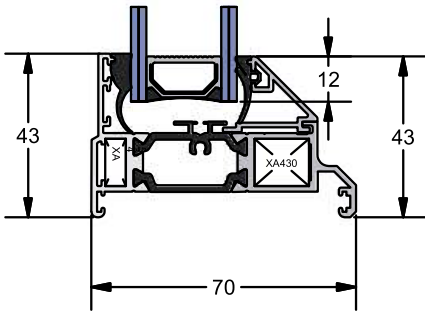

**AW 612 - Mullion / Transom Combinations**

C - C

**AW 631**  
Slim Mullion/Transom Detail

**AW 635**  
Window Midrail Detail

**Fixed Lite Options**

A - A

**AW 600**

Direct Fix Slim Frame