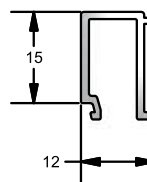

AW 605

PART NO.	DESCRIPTION	Iyy CM <sup>4</sup>	Ixx CM <sup>4</sup>
AW635	Window Midrail	72.09	41.16

**Beads**

AW 513

PART NO.	DESCRIPTION
AW513	28mm Bead

AW 663

PART NO.	DESCRIPTION
AW663	Flat I/G Vent Bead

**NB:** For all applicable sections please refer to the table below.

BEAD OPTIONS CHART		
BEADS & ACC.	APP. FRAMES	APP. VENTS
AW513	AW600-608 & AW650-658	AW610-618*
AW663	N/A	AW614

\* Not applicable to AW614