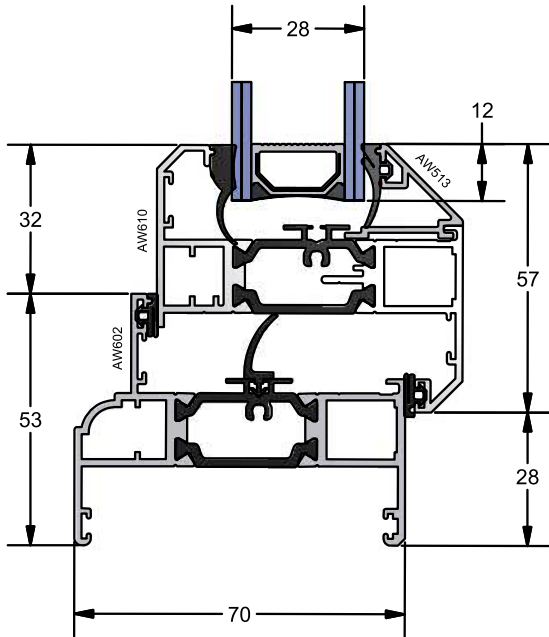

**NB:** For all applicable sections please refer to the table below.

BEAD OPTIONS CHART		
BEADS & ACC.	APP. FRAMES	APP. VENTS
AW513	AW600-608 & AW650-658	AW610-618*
AW663	N/A	AW614

\* Not applicable to AW614

**AW 610 - External Glazed Feature Vent**

A - A

**AW 600**  
Direct Fixed Slim Frame Detail

**AW 601**  
Direct Fixed Standard Frame Detail

**AW 610 - External Glazed Feature Vent**

A - A

**AW 602**  
Direct Fixed Ovolo Frame Detail