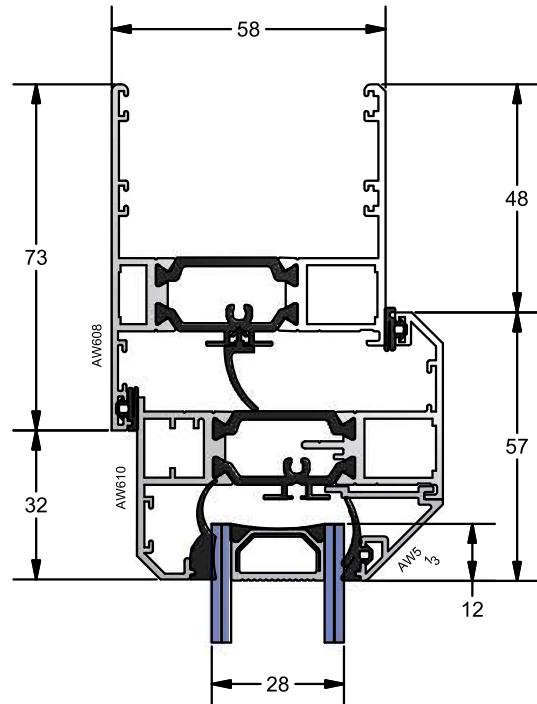

**AW 603**  
Odd Leg Frame Detail

**AW 604**  
Equal Leg Slim Frame Detail

**AW 605**  
Equal Leg Standard Frame Detail

**AW 610 - External Glazed Feature Vent**

**AW 606**

Direct Fixed Deep Frame Detail

B - B

**AW 607**

Direct Fixed Deep Ovolo Frame Detail

**AW 608**

Deep Equal Leg Frame Detail

**AW 610 - Mullion / Transom Combinations**

C - C

**AW 631**  
Slim Mullion/Transom Detail

**AW 635**  
Window Midrail Detail