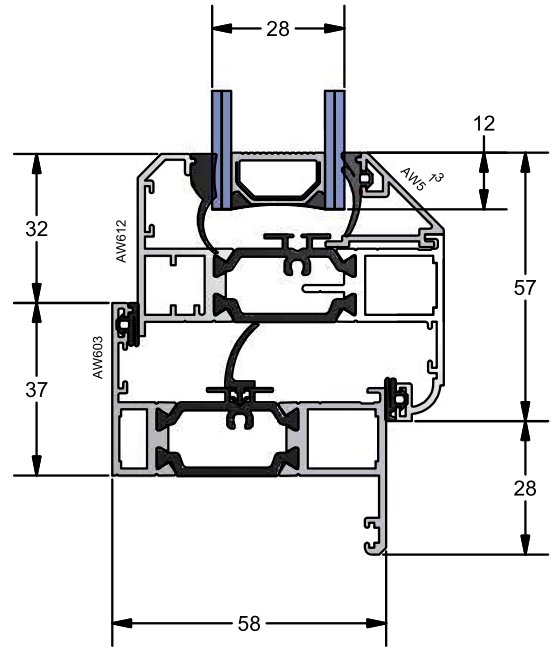

**AW 607**

Direct Fixed Deep Ovolo Frame Detail

**AW 608**

Deep Equal Leg Frame Detail

**AW 610 - Mullion / Transom Combinations**

C - C

**AW 631**  
Slim Mullion/Transom Detail

**AW 635**  
Window Midrail Detail

**AW 612 - External Glazed Ovolo Vent**

A - A

**AW 600**

Direct Fixed Slim Frame Detail

**AW 601**

Direct Fixed Standard Frame Detail

**AW 612 - External Glazed Ovolo Vent**

A - A

**AW 602**

Direct Fixed Ovolo Frame Detail

**AW 603**

Odd Leg Frame Detail

**AW 604**

Equal Leg Slim Frame Detail

**AW 605**

Equal Leg Standard Frame Detail