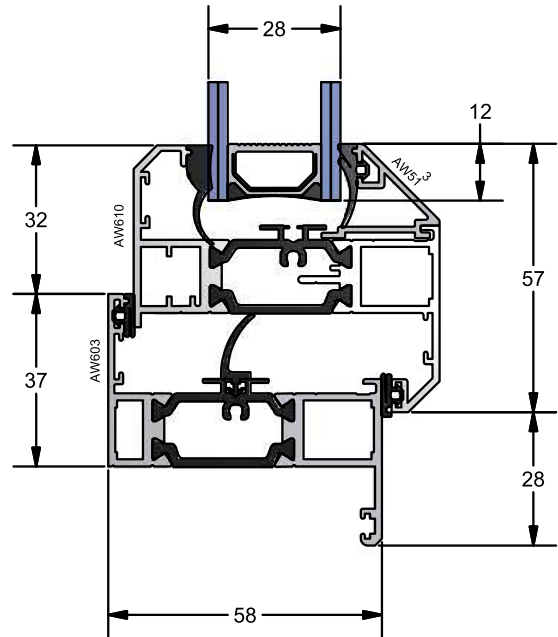

**NB:** For all applicable sections please refer to the table below.

BEAD OPTIONS CHART		
BEADS & ACC.	APP. FRAMES	APP. VENTS
AW513	AW600-608 & AW650-658	AW610-618*
AW663	N/A	AW614

\* Not applicable to AW614

**AW 610 - External Glazed Feature Vent**

A - A

**AW 600**  
Direct Fixed Slim Frame Detail

**AW 601**  
Direct Fixed Standard Frame Detail

**AW 610 - External Glazed Feature Vent**

A - A

**AW 602**  
Direct Fixed Ovolo Frame Detail

**AW 603**  
Odd Leg Frame Detail

**AW 604**  
Equal Leg Slim Frame Detail

**AW 605**  
Equal Leg Standard Frame Detail

**AW 610 - External Glazed Feature Vent**

**AW 606**

Direct Fixed Deep Frame Detail

B - B