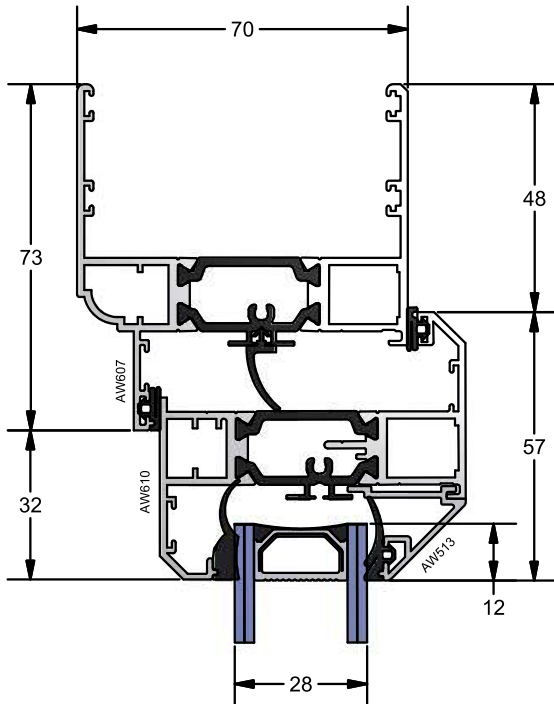

**AW 603**  
Odd Leg Frame Detail

**AW 604**  
Equal Leg Slim Frame Detail

**AW 605**  
Equal Leg Standard Frame Detail

**AW 610 - External Glazed Feature Vent**

**AW 606**

Direct Fixed Deep Frame Detail

B - B

**AW 607**

Direct Fixed Deep Ovolo Frame Detail

**AW 608**

Deep Equal Leg Frame Detail

**AW 610 - Mullion / Transom Combinations**

C - C

**AW 631**  
Slim Mullion/Transom Detail

**AW 635**  
Window Midrail Detail