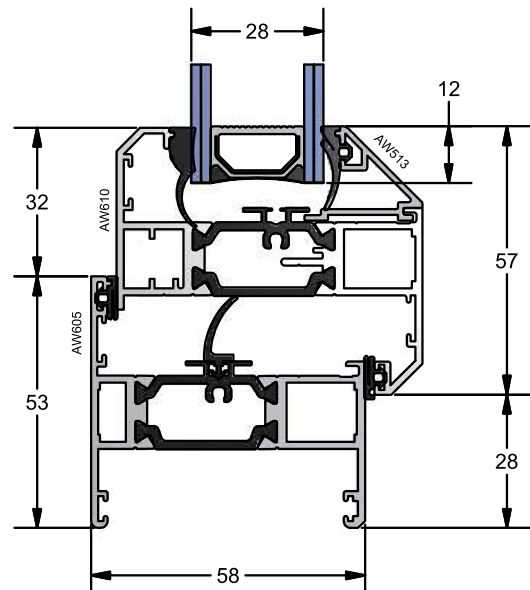

AW 605
Equal Leg Standard Frame Detail