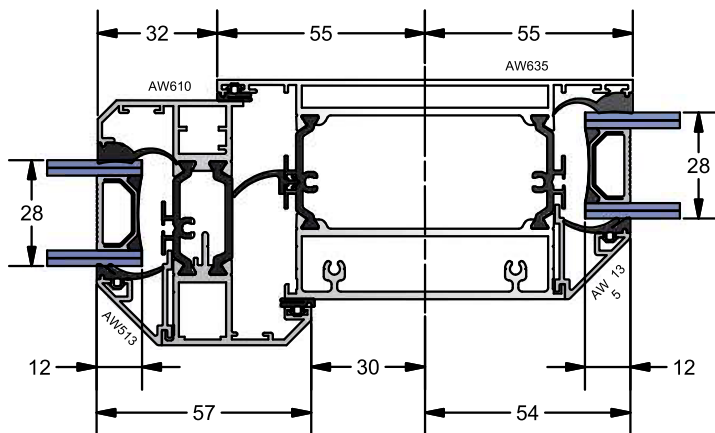

**AW 607**

Direct Fixed Deep Ovolo Frame Detail

**AW 608**

Deep Equal Leg Frame Detail

**AW 610 - Mullion / Transom Combinations**

C - C

**AW 631**  
Slim Mullion/Transom Detail

**AW 635**  
Window Midrail Detail