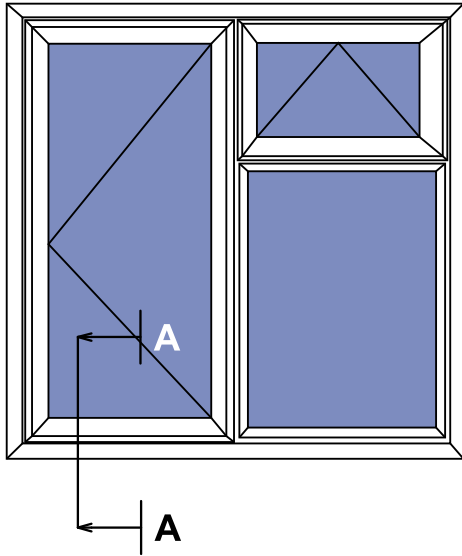

AW 612 - External Glazed Ovolo Vent

A - A