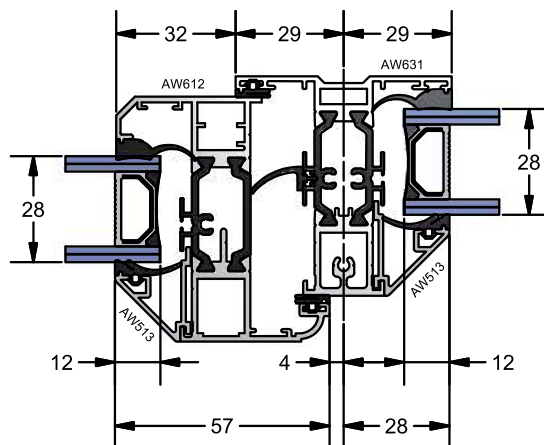

**AW 602**

Direct Fixed Ovolo Frame Detail

**AW 603**

Odd Leg Frame Detail

**AW 604**

Equal Leg Slim Frame Detail

**AW 605**

Equal Leg Standard Frame Detail

**AW 612 - External Glazed Ovolo Vent**

**AW 606**

Direct Fixed Deep Frame Detail

B - B

**AW 607**

Direct Fixed Deep Ovolo Frame Detail

**AW 608**

Deep Equal Leg Frame Detail

**AW 612 - Mullion / Transom Combinations**

C - C

**AW 631**  
Slim Mullion/Transom Detail

**AW 635**  
Window Midrail Detail

**Fixed Lite Options**

A - A

**AW 600**

Direct Fix Slim Frame