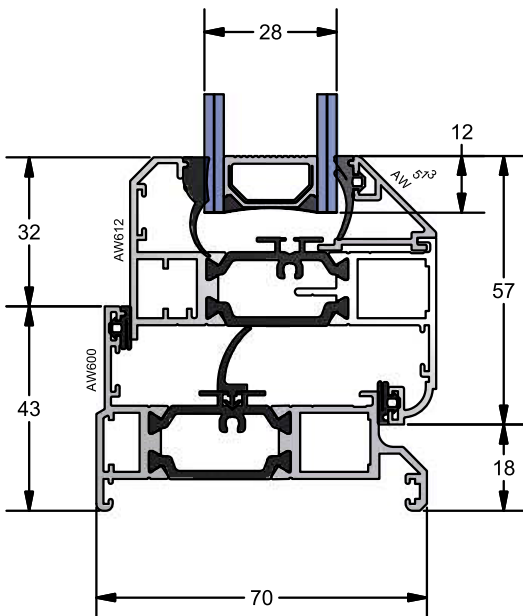

**AW 607**

Direct Fixed Deep Ovolo Frame Detail

**AW 608**

Deep Equal Leg Frame Detail

**AW 610 - Mullion / Transom Combinations**

C - C

**AW 631**  
Slim Mullion/Transom Detail

**AW 635**  
Window Midrail Detail

**AW 612 - External Glazed Ovolo Vent**

A - A

**AW 600**

Direct Fixed Slim Frame Detail

**AW 601**

Direct Fixed Standard Frame Detail

**AW 612 - External Glazed Ovolo Vent**

A - A

**AW 602**

Direct Fixed Ovolo Frame Detail

**AW 603**

Odd Leg Frame Detail

**AW 604**

Equal Leg Slim Frame Detail

**AW 605**

Equal Leg Standard Frame Detail

**AW 612 - External Glazed Ovolo Vent**

**AW 606**

Direct Fixed Deep Frame Detail

B - B

**AW 607**

Direct Fixed Deep Ovolo Frame Detail

**AW 608**

Deep Equal Leg Frame Detail