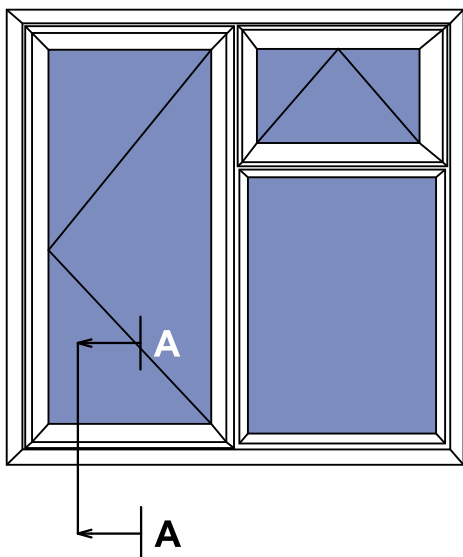

AW 610 - External Glazed Feature Vent