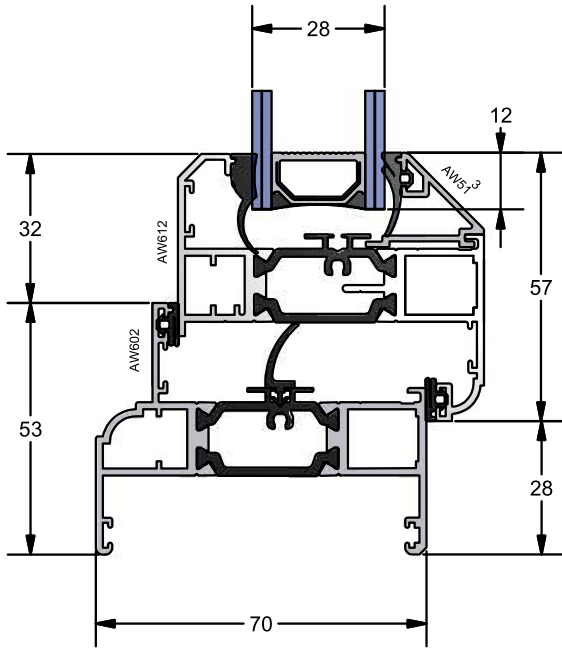

**AW 607**

Direct Fixed Deep Ovolo Frame Detail

**AW 608**

Deep Equal Leg Frame Detail

**AW 610 - Mullion / Transom Combinations**

C - C

**AW 631**  
Slim Mullion/Transom Detail

**AW 635**  
Window Midrail Detail

**AW 612 - External Glazed Ovolo Vent**

A - A

**AW 600**

Direct Fixed Slim Frame Detail

**AW 601**

Direct Fixed Standard Frame Detail

**AW 612 - External Glazed Ovolo Vent**

A - A

**AW 602**

Direct Fixed Ovolo Frame Detail

**AW 603**

Odd Leg Frame Detail

**AW 604**

Equal Leg Slim Frame Detail

**AW 605**

Equal Leg Standard Frame Detail

**AW 612 - External Glazed Ovolo Vent**

**AW 606**

Direct Fixed Deep Frame Detail

B - B

**AW 607**

Direct Fixed Deep Ovolo Frame Detail

**AW 608**

Deep Equal Leg Frame Detail