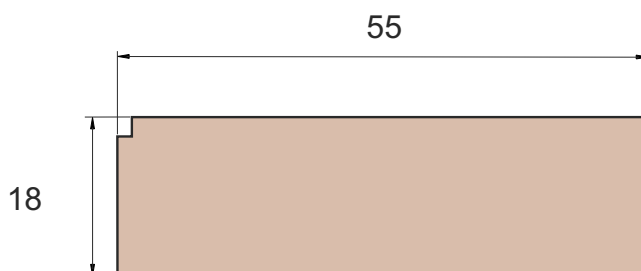

PVCu
U Channel

PVCu Track
Insert

No# 8
Pan Head Screw

Wooden Subframes

SF 1

SF1 comes with
pre-drilled fixing holes
as standard

SF 3

If you require
pre-drilled fixing holes
in your SF3
Please ask.