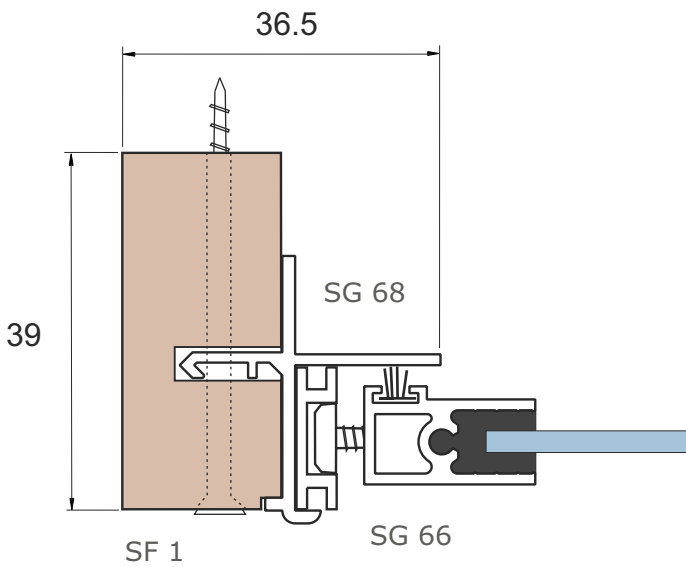

PVCu
U Channel

PVCu Track
Insert

No# 8
Pan Head Screw

Wooden Subframes

SF 1

SF1 comes with
pre-drilled fixing holes
as standard

SF 3

If you require
pre-drilled fixing holes
in your SF3
Please ask.

SF 4

If you require
pre-drilled fixing
holes in your SF4
Please ask.

SF 1 Cross Section & Plan View

Luxury Subframe System - Face Fix

C - Cross Section

A - Left Jamb

B - Right Jamb

SF 3 Cross Section

Luxury Subframe System - Reveal Fix

A - Left Jamb

B - Right Jamb

SF 3 Plan View

Luxury Subframe System - Reveal Fix

C - Cross Section