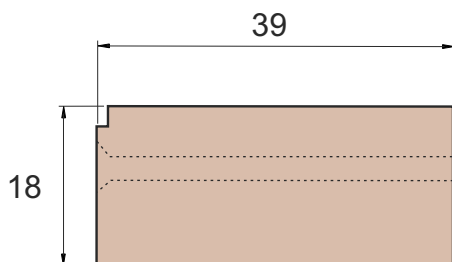

PVCu
U Channel

PVCu Track
Insert

No# 8
Pan Head Screw

Wooden Subframes

SF 1

SF1 comes with
pre-drilled fixing holes
as standard

SF 3

If you require
pre-drilled fixing holes
in your SF3
Please ask.