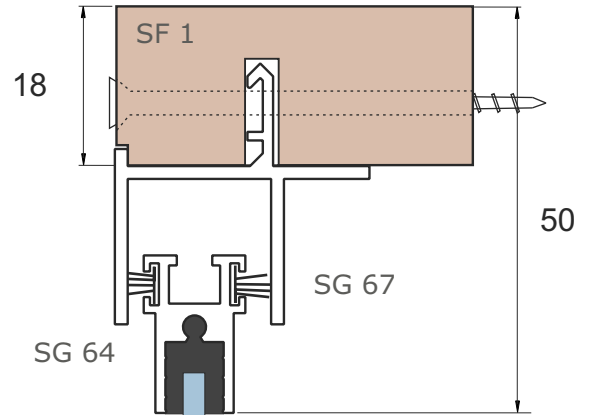

PVCu
U Channel

PVCu Track
Insert

No# 8
Pan Head Screw

Wooden Subframes

SF 1

SF1 comes with
pre-drilled fixing holes
as standard

SF 3

If you require
pre-drilled fixing holes
in your SF3
Please ask.

SF 4

If you require
pre-drilled fixing
holes in your SF4
Please ask.

SF 1 Cross Section & Plan View

Luxury Subframe System - Face Fix

C - Cross Section

A - Left Jamb

B - Right Jamb

SF 3 Cross Section

Luxury Subframe System - Reveal Fix

A - Left Jamb

B - Right Jamb

SF 3 Plan View

Luxury Subframe System - Reveal Fix

C - Cross Section