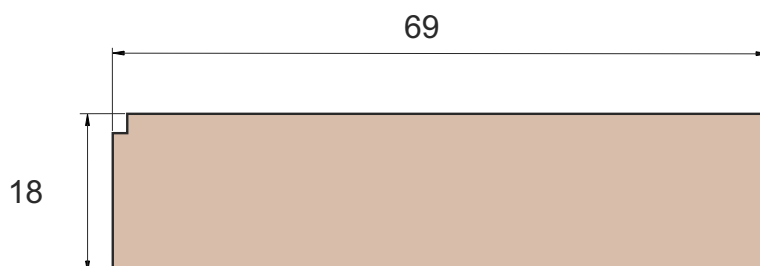

If you require
pre-drilled fixing
holes in your SF4
Please ask.