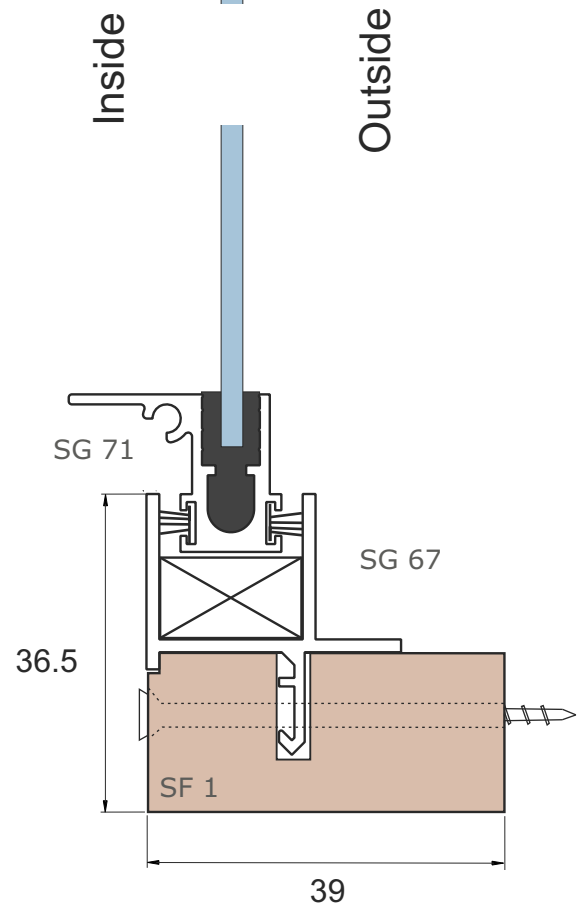

Overview

<p>Economy Outerframe</p> <p>SG 88 Odd Leg Outerframe with screw ports</p>  <p>SG 89 Odd Leg Outerframe no screw ports</p> 	<p>Subframe Outerframe</p> <p>SG 67 Subframe Fix Outerframe</p>  <p>SG 68 Subframe Fix Outerframe</p> 
<p>Sliding Panel Frame Interlocks</p> <p>SG 64 Sliding panel top / head</p>  <p>SG 66 sliding panel horizontalals</p>  <p>SG 71 Sliding Panel with handrail</p> 	<p>Non-Aluminium Parts</p> <p>Wooden Subframes</p>  <p>PVCu Track Insert</p>  <p>PVCu U Channel</p>  <p>No# 8 Pan Head Screw</p> 

PVCu
U Channel

PVCu Track
Insert

No# 8
Pan Head Screw

Wooden Subframes

SF 1

SF1 comes with
pre-drilled fixing holes
as standard

SF 3

If you require
pre-drilled fixing holes
in your SF3
Please ask.

SF 4

If you require
pre-drilled fixing
holes in your SF4
Please ask.

SF 1 Cross Section & Plan View

Luxury Subframe System - Face Fix

C - Cross Section

A - Left Jamb

B - Right Jamb

SF 3 Cross Section

Luxury Subframe System - Reveal Fix

A - Left Jamb

B - Right Jamb

SF 3 Plan View

Luxury Subframe System - Reveal Fix

C - Cross Section