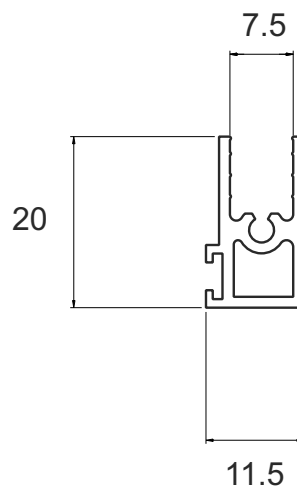

Overview

<p>Economy Outerframe</p> <p>SG 88 Odd Leg Outerframe with screw ports</p>  <p>SG 89 Odd Leg Outerframe no screw ports</p> 	<p>Subframe Outerframe</p> <p>SG 67 Subframe Fix Outerframe</p>  <p>SG 68 Subframe Fix Outerframe</p> 
<p>Sliding Panel Frame Interlocks</p> <p>SG 64 Sliding panel top / head</p>  <p>SG 66 sliding panel horizontalals</p>  <p>SG 71 Sliding Panel with handrail</p> 	<p>Non-Aluminium Parts</p> <p>Wooden Subframes</p>  <p>PVCu Track Insert</p>  <p>PVCu U Channel</p>  <p>No# 8 Pan Head Screw</p> 

Outerframe

SG 67
Odd Leg Outerframe

SG 68
Odd Leg Outerframe

Sliding panels

SG 64
Sliding Panel
for head section

SG 66
Sliding Panels for
horizontals

SG 71
Sliding Panel
with handrail

Non-Aluminium Parts

PVCu
U Channel

PVCu Track
Insert

No# 8
Pan Head Screw

Wooden Subframes

SF 1

SF1 comes with
pre-drilled fixing holes
as standard

SF 3

If you require
pre-drilled fixing holes
in your SF3
Please ask.

SF 4

If you require
pre-drilled fixing
holes in your SF4
Please ask.

SF 1 Cross Section & Plan View

Luxury Subframe System - Face Fix

C - Cross Section

A - Left Jamb

B - Right Jamb

SF 3 Cross Section