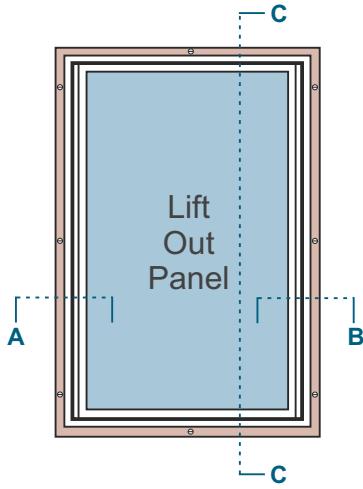

PVCu
U Channel

PVCu Track
Insert

No# 8
Pan Head Screw

Wooden Subframes

SF 1

SF1 comes with
pre-drilled fixing holes
as standard

SF 3

If you require
pre-drilled fixing holes
in your SF3
Please ask.

SF 4

If you require
pre-drilled fixing
holes in your SF4
Please ask.

SF 1 Cross Section & Plan View

Luxury Subframe System - Face Fix

C - Cross Section

A - Left Jamb

B - Right Jamb

SF 3 Cross Section

Luxury Subframe System - Reveal Fix

A - Left Jamb

B - Right Jamb

SF 3 Plan View

Luxury Subframe System - Reveal Fix

C - Cross Section