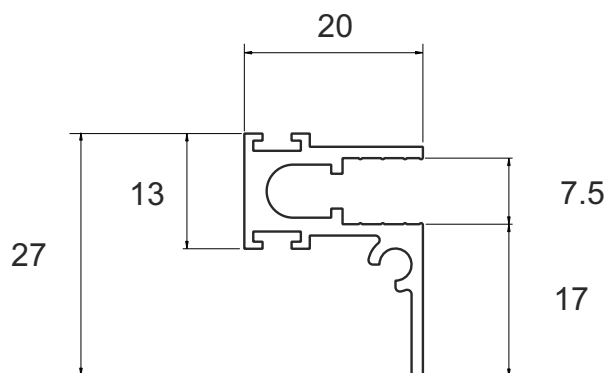

Overview

<p>Economy Outerframe</p> <p>SG 88 Odd Leg Outerframe with screw ports</p>  <p>SG 89 Odd Leg Outerframe no screw ports</p> 	<p>Subframe Outerframe</p> <p>SG 67 Subframe Fix Outerframe</p>  <p>SG 68 Subframe Fix Outerframe</p> 
<p>Sliding Panel Frame Interlocks</p> <p>SG 64 Sliding panel top / head</p>  <p>SG 66 sliding panel horizontalals</p>  <p>SG 71 Sliding Panel with handrail</p> 	<p>Non-Aluminium Parts</p> <p>Wooden Subframes</p>  <p>PVCu Track Insert</p>  <p>PVCu U Channel</p>  <p>No# 8 Pan Head Screw</p> 

Outerframe

SG 67
Odd Leg Outerframe

SG 68
Odd Leg Outerframe

Sliding panels

SG 64
Sliding Panel
for head section

SG 66
Sliding Panels for
horizontals

SG 71
Sliding Panel
with handrail

Non-Aluminium Parts

PVCu
U Channel

PVCu Track
Insert

No# 8
Pan Head Screw

Wooden Subframes

SF 1

SF1 comes with
pre-drilled fixing holes
as standard

SF 3

If you require
pre-drilled fixing holes
in your SF3
Please ask.