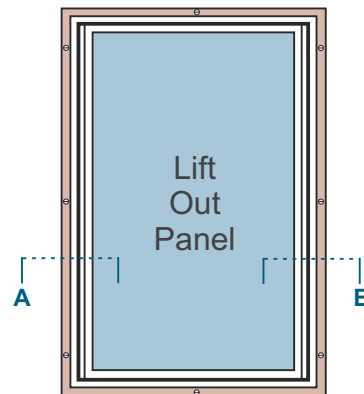

PVCu
U Channel

PVCu Track
Insert

No# 8
Pan Head Screw

Wooden Subframes

SF 1

SF1 comes with
pre-drilled fixing holes
as standard

SF 3

If you require
pre-drilled fixing holes
in your SF3
Please ask.

SF 4

If you require
pre-drilled fixing
holes in your SF4
Please ask.

SF 1 Cross Section & Plan View

Luxury Subframe System - Face Fix

C - Cross Section

A - Left Jamb

B - Right Jamb

SF 3 Cross Section

Luxury Subframe System - Reveal Fix

A - Left Jamb

B - Right Jamb

SF 3 Plan View

Luxury Subframe System - Reveal Fix

C - Cross Section