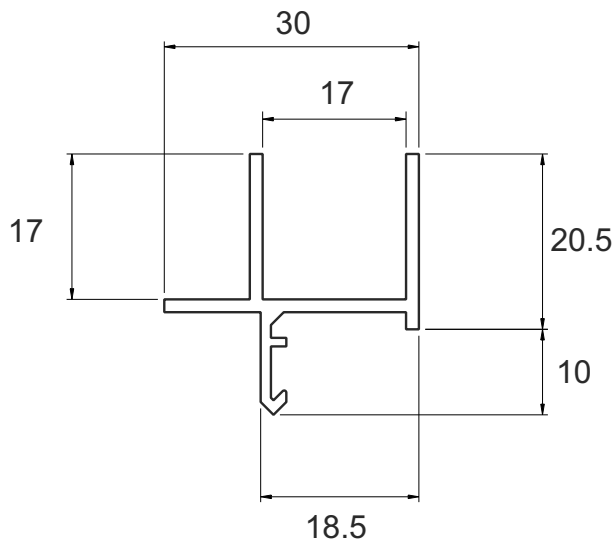

Outerframe

SG 67
Odd Leg Outerframe