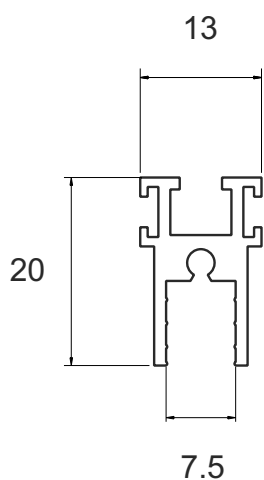

Overview

<p>Economy Outerframe</p> <p>SG 88 Odd Leg Outerframe with screw ports</p>  <p>SG 89 Odd Leg Outerframe no screw ports</p> 	<p>Subframe Outerframe</p> <p>SG 67 Subframe Fix Outerframe</p>  <p>SG 68 Subframe Fix Outerframe</p> 
<p>Sliding Panel Frame Interlocks</p> <p>SG 64 Sliding panel top / head</p>  <p>SG 66 sliding panel horizontalals</p>  <p>SG 71 Sliding Panel with handrail</p> 	<p>Non-Aluminium Parts</p> <p>Wooden Subframes</p>  <p>PVCu Track Insert</p>  <p>PVCu U Channel</p>  <p>No# 8 Pan Head Screw</p> 

Outerframe

SG 67
Odd Leg Outerframe

SG 68
Odd Leg Outerframe

Sliding panels

SG 64
Sliding Panel
for head section

SG 66
Sliding Panels for
horizontals

SG 71
Sliding Panel
with handrail

Non-Aluminium Parts

PVCu
U Channel

PVCu Track
Insert

No# 8
Pan Head Screw

Wooden Subframes

SF 1

SF1 comes with
pre-drilled fixing holes
as standard

SF 3

If you require
pre-drilled fixing holes
in your SF3
Please ask.

SF 4

If you require
pre-drilled fixing
holes in your SF4
Please ask.

SF 1 Cross Section & Plan View

Luxury Subframe System - Face Fix

C - Cross Section

A - Left Jamb

B - Right Jamb

SF 3 Cross Section