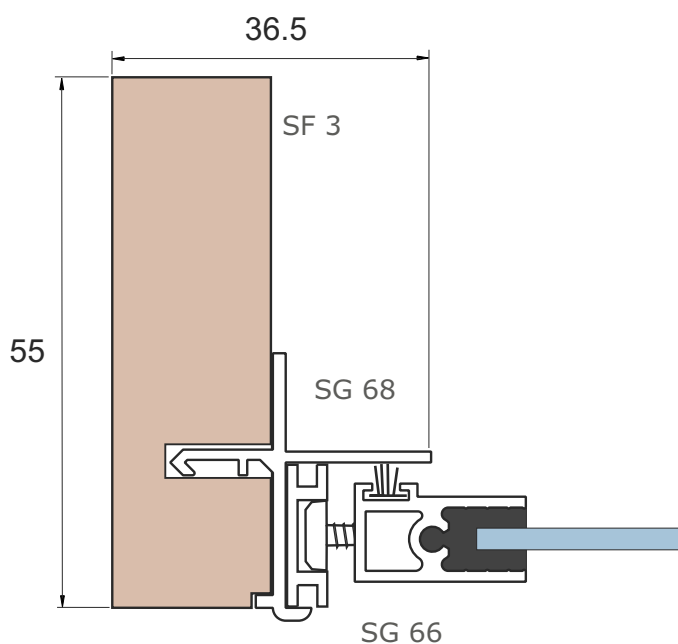

PVCu
U Channel

PVCu Track
Insert

No# 8
Pan Head Screw

Wooden Subframes

SF 1

SF1 comes with
pre-drilled fixing holes
as standard

SF 3

If you require
pre-drilled fixing holes
in your SF3
Please ask.

SF 4

If you require
pre-drilled fixing
holes in your SF4
Please ask.

SF 1 Cross Section & Plan View

Luxury Subframe System - Face Fix

C - Cross Section

A - Left Jamb

B - Right Jamb

SF 3 Cross Section

Luxury Subframe System - Reveal Fix

A - Left Jamb

B - Right Jamb

SF 3 Plan View

Luxury Subframe System - Reveal Fix

C - Cross Section