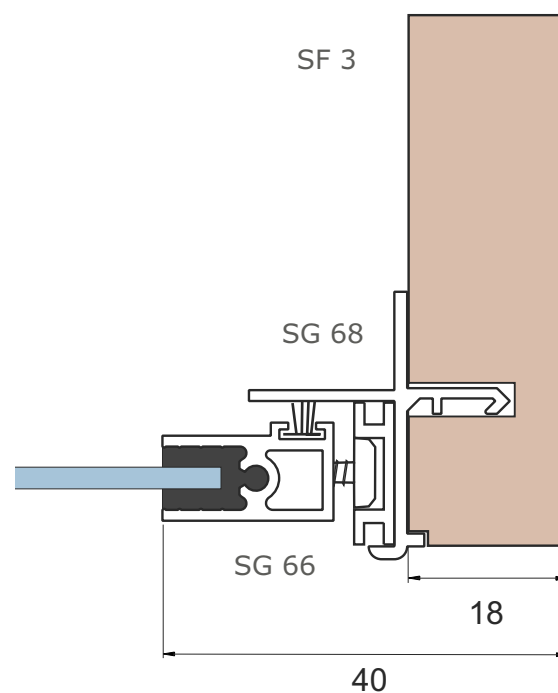

PVCu
U Channel

PVCu Track
Insert

No# 8
Pan Head Screw

Wooden Subframes

SF 1

SF1 comes with
pre-drilled fixing holes
as standard

SF 3

If you require
pre-drilled fixing holes
in your SF3
Please ask.

SF 4

If you require
pre-drilled fixing
holes in your SF4
Please ask.

SF 1 Cross Section & Plan View

Luxury Subframe System - Face Fix

C - Cross Section

A - Left Jamb

B - Right Jamb

SF 3 Cross Section

Luxury Subframe System - Reveal Fix

A - Left Jamb

B - Right Jamb

SF 3 Plan View

Luxury Subframe System - Reveal Fix

C - Cross Section