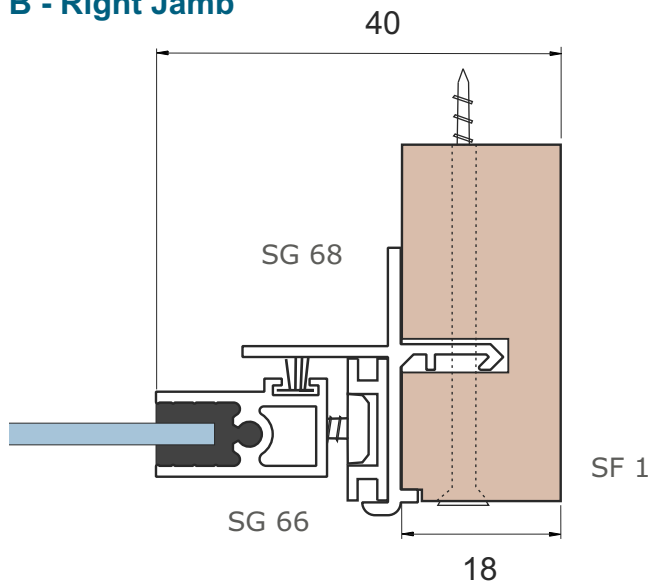

PVCu
U Channel

PVCu Track
Insert

No# 8
Pan Head Screw

Wooden Subframes

SF 1

SF1 comes with
pre-drilled fixing holes
as standard

SF 3

If you require
pre-drilled fixing holes
in your SF3
Please ask.

SF 4

If you require
pre-drilled fixing
holes in your SF4
Please ask.

SF 1 Cross Section & Plan View

Luxury Subframe System - Face Fix

C - Cross Section

A - Left Jamb

B - Right Jamb

SF 3 Cross Section

Luxury Subframe System - Reveal Fix

A - Left Jamb

B - Right Jamb

SF 3 Plan View

Luxury Subframe System - Reveal Fix

C - Cross Section