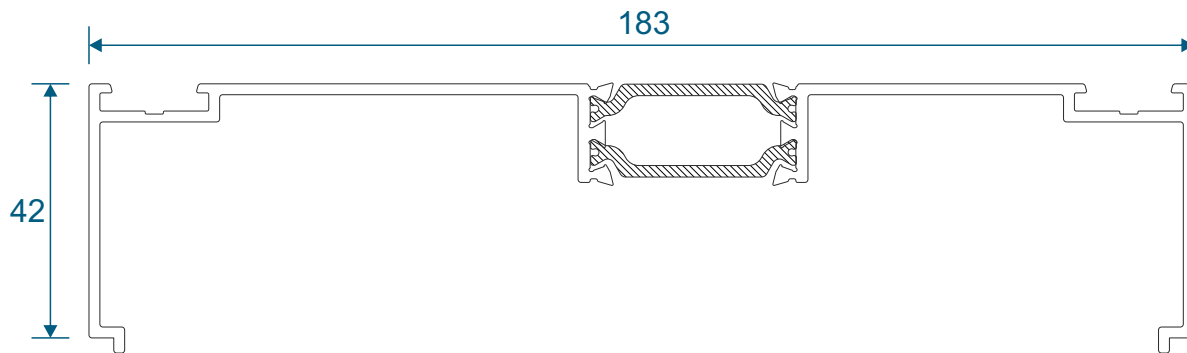

VG416 - 24mm Sash Bead

VG565 - Slim Interlock Bead

Cover Plates

VG514 - Two Track Cover

VG515 - Three Track Cover

VG537 - Slim Interlock Cover

VG530 - Interlock Cover

Slim Interlock

VG535 - Slim Internal Interlock

VG536 - Slim External Interlock

Heavy Duty Interlock

VG532 - Heavy Duty Section

VG533 - Heavy Duty Cover Cap

Meeting Stiles

VG540 - Meeting Stile

VG541 - Heavy Duty Meeting Stile

Head Extensions

VG570 - Two Track Head Extension For VG511

VG571 - Three Track Head Extension For VG513

Cills

ETC158 - 190mm Cill For Two Track VG511

ETC178 - 85mm Cill / ETC157 - 150mm Cill For Three Track VG513