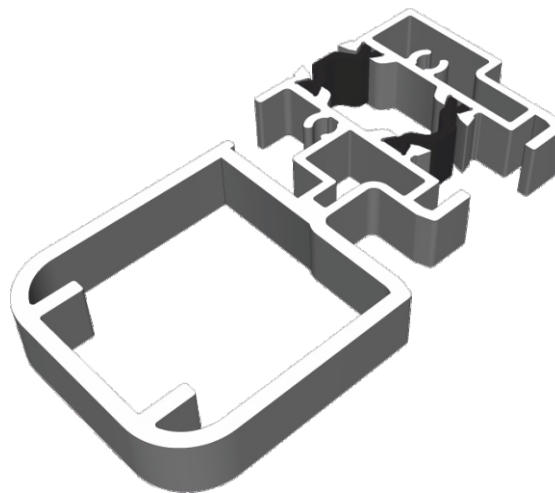

VG416 - 24mm Sash Bead

VG565 - Slim Interlock Bead

Cover Plates

VG514 - Two Track Cover

VG515 - Three Track Cover

VG537 - Slim Interlock Cover

VG530 - Interlock Cover

Slim Interlock

VG535 - Slim Internal Interlock

VG536 - Slim External Interlock

Heavy Duty Interlock

VG532 - Heavy Duty Section

VG533 - Heavy Duty Cover Cap

Meeting Stiles

VG540 - Meeting Stile

VG541 - Heavy Duty Meeting Stile

Head Extensions

VG570 - Two Track Head Extension For VG511

VG571 - Three Track Head Extension For VG513

Cills

ETC158 - 190mm Cill For Two Track VG511

ETC178 - 85mm Cill / ETC157 - 150mm Cill For Three Track VG513

PVC Parts & Extras

UG050 - PVC Infill

VG551 - PVC Interlock

VG552 - PVC Slim Interlock

VL72 - Weather Drip

Two Track

Threshold

Two Track