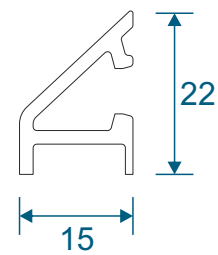

Head Extensions

VG570 - Two Track Head Extension For VG511

VG571 - Three Track Head Extension For VG513

Cills

ETC158 - 190mm Cill For Two Track VG511

ETC178 - 85mm Cill / ETC157 - 150mm Cill For Three Track VG513

PVC Parts & Extras

UG050 - PVC Infill

VG551 - PVC Interlock

VG552 - PVC Slim Interlock

VL72 - Weather Drip

Two Track

Threshold

Two Track

Threshold With Cill

Two Track

Head

Two Track

Head With Extension (Used For Trickle Vents)

Two Track

Jamb

Three Track