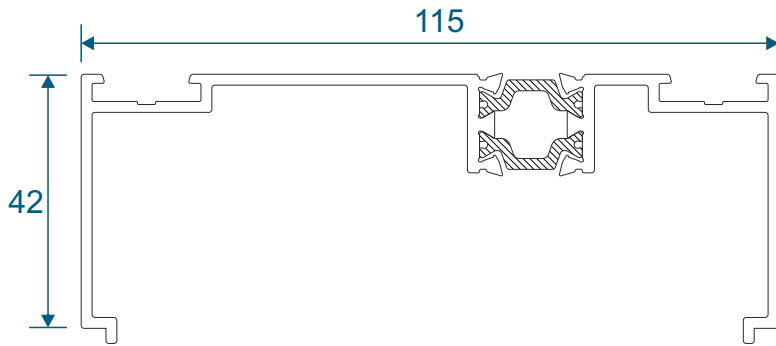

VG416 - 24mm Sash Bead

VG565 - Slim Interlock Bead

Cover Plates

VG514 - Two Track Cover

VG515 - Three Track Cover

VG537 - Slim Interlock Cover

VG530 - Interlock Cover

Slim Interlock

VG535 - Slim Internal Interlock

VG536 - Slim External Interlock

Heavy Duty Interlock

VG532 - Heavy Duty Section

VG533 - Heavy Duty Cover Cap

Meeting Stiles

VG540 - Meeting Stile

VG541 - Heavy Duty Meeting Stile

Head Extensions

VG570 - Two Track Head Extension For VG511

VG571 - Three Track Head Extension For VG513

Cills

ETC158 - 190mm Cill For Two Track VG511

ETC178 - 85mm Cill / ETC157 - 150mm Cill For Three Track VG513