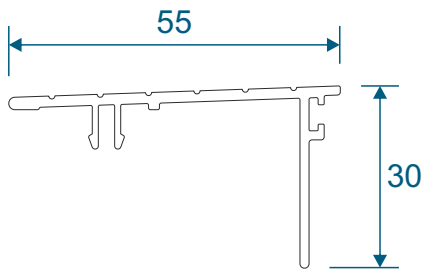

Meeting Stiles

Standard	26
Heavy Duty	27

Outer Frames

VG511 - Two Track

VG513 - Three Track

Sash & Beads

VG520 - Sash

VG560 - 28mm Sash Bead

VG416 - 24mm Sash Bead

VG565 - Slim Interlock Bead

Cover Plates

VG514 - Two Track Cover

VG515 - Three Track Cover

VG537 - Slim Interlock Cover

VG530 - Interlock Cover

Slim Interlock

VG535 - Slim Internal Interlock

VG536 - Slim External Interlock

Heavy Duty Interlock

VG532 - Heavy Duty Section

VG533 - Heavy Duty Cover Cap

Meeting Stiles

VG540 - Meeting Stile

VG541 - Heavy Duty Meeting Stile