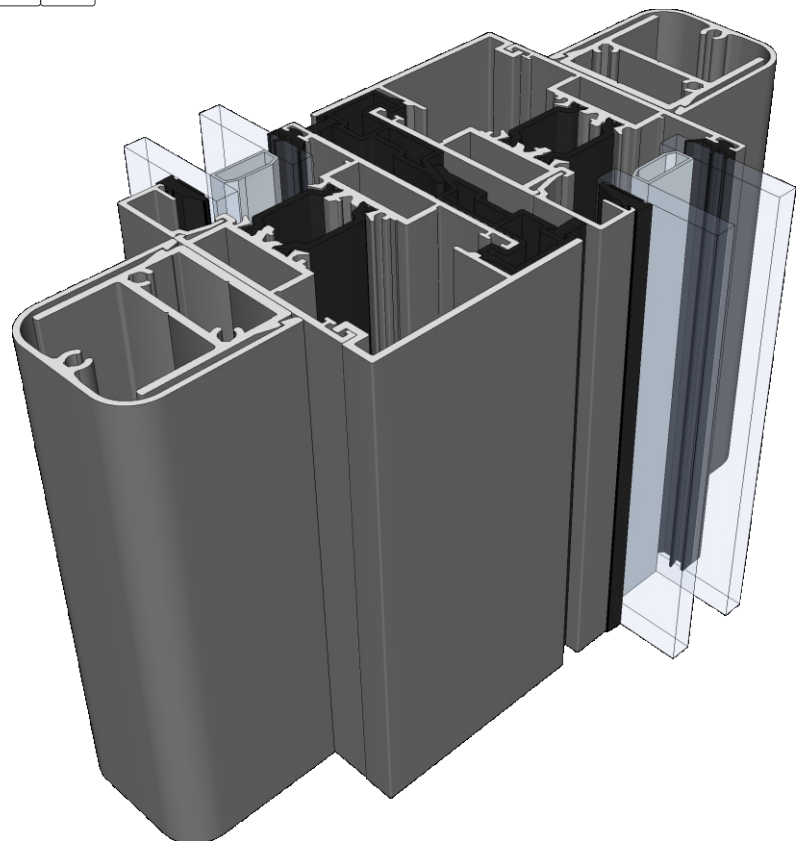

Interlocks

Double Heavy Duty