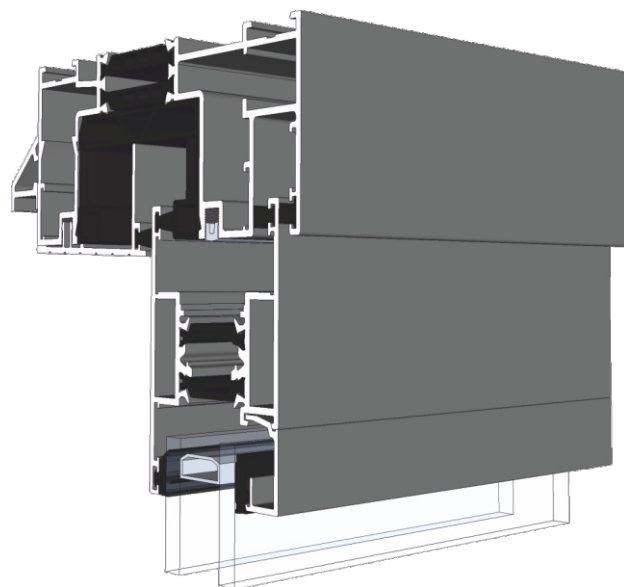

PVC Parts & Extras

UG050 - PVC Infill

VG551 - PVC Interlock

VG552 - PVC Slim Interlock

VL72 - Weather Drip

Two Track

Threshold

Two Track

Threshold With Cill

Two Track

Head

Two Track

Head With Extension (Used For Trickle Vents)

Two Track

Jamb

Three Track