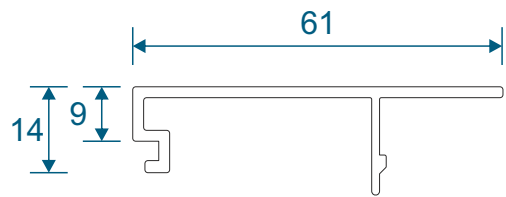

Meeting Stiles

Standard	26
Heavy Duty	27

Outer Frames

VG511 - Two Track

VG513 - Three Track

Sash & Beads

VG520 - Sash

VG560 - 28mm Sash Bead

VG416 - 24mm Sash Bead

VG565 - Slim Interlock Bead

Cover Plates

VG514 - Two Track Cover

VG515 - Three Track Cover

VG537 - Slim Interlock Cover

VG530 - Interlock Cover

Slim Interlock

VG535 - Slim Internal Interlock

VG536 - Slim External Interlock

Heavy Duty Interlock

VG532 - Heavy Duty Section

VG533 - Heavy Duty Cover Cap

Meeting Stiles

VG540 - Meeting Stile

VG541 - Heavy Duty Meeting Stile