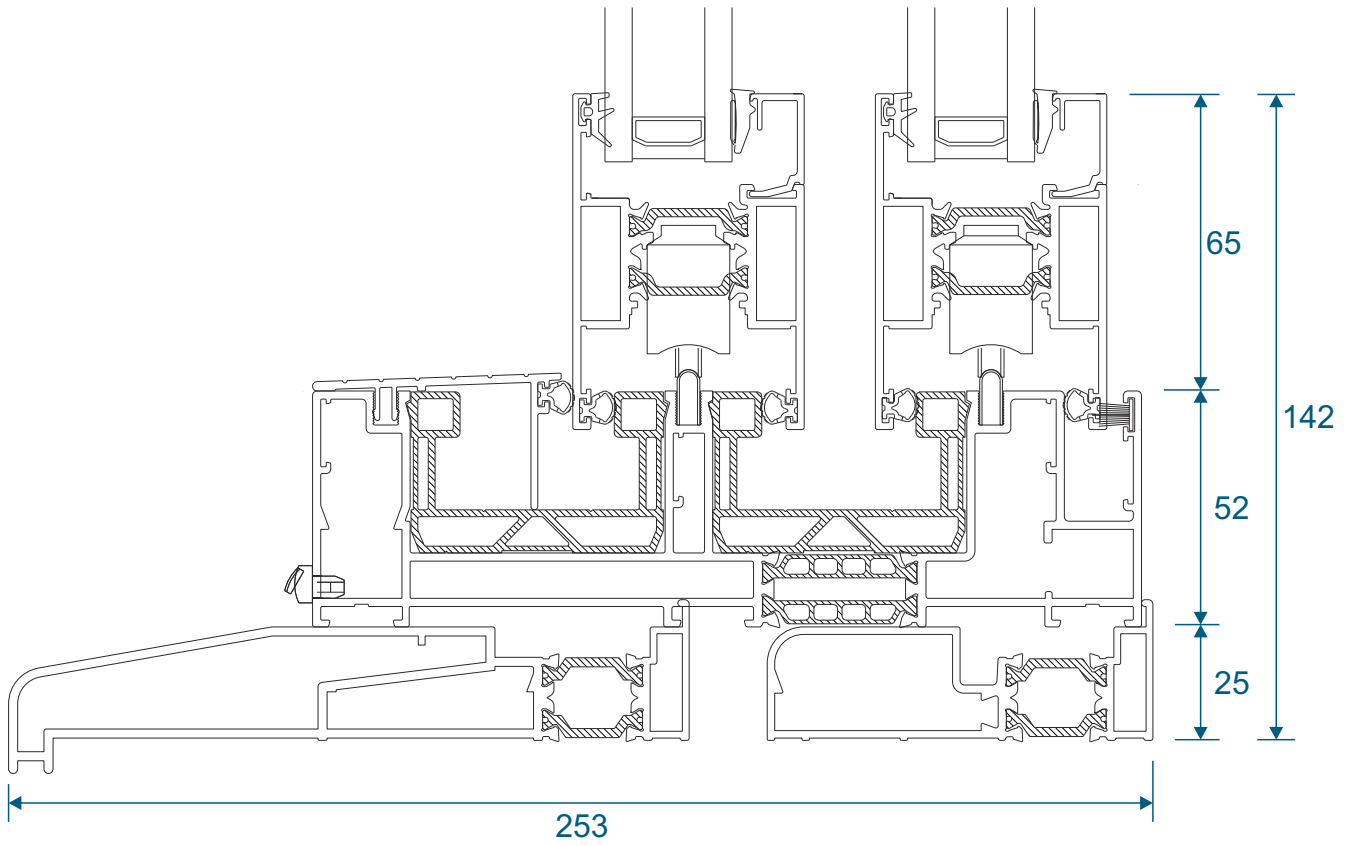

Three Track

Threshold With Cill