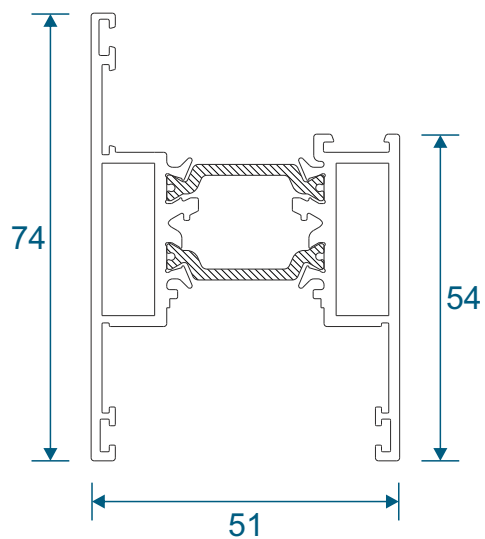

Two Track

Threshold	12
Threshold With Cill	13
Head	14
Head With Extension	15
Jamb	16

Three Track

Threshold	17
Threshold With Cill	18
Head	19
Head With Extension	20
Jamb	21

Interlocks

Slim	22
Standard	23
Single Heavy Duty	24
Double Heavy Duty	25

Meeting Stiles

Standard	26
Heavy Duty	27

Outer Frames

VG511 - Two Track

VG513 - Three Track

Sash & Beads

VG520 - Sash

VG560 - 28mm Sash Bead

VG416 - 24mm Sash Bead

VG565 - Slim Interlock Bead

Cover Plates

VG514 - Two Track Cover

VG515 - Three Track Cover

VG537 - Slim Interlock Cover

VG530 - Interlock Cover

Slim Interlock