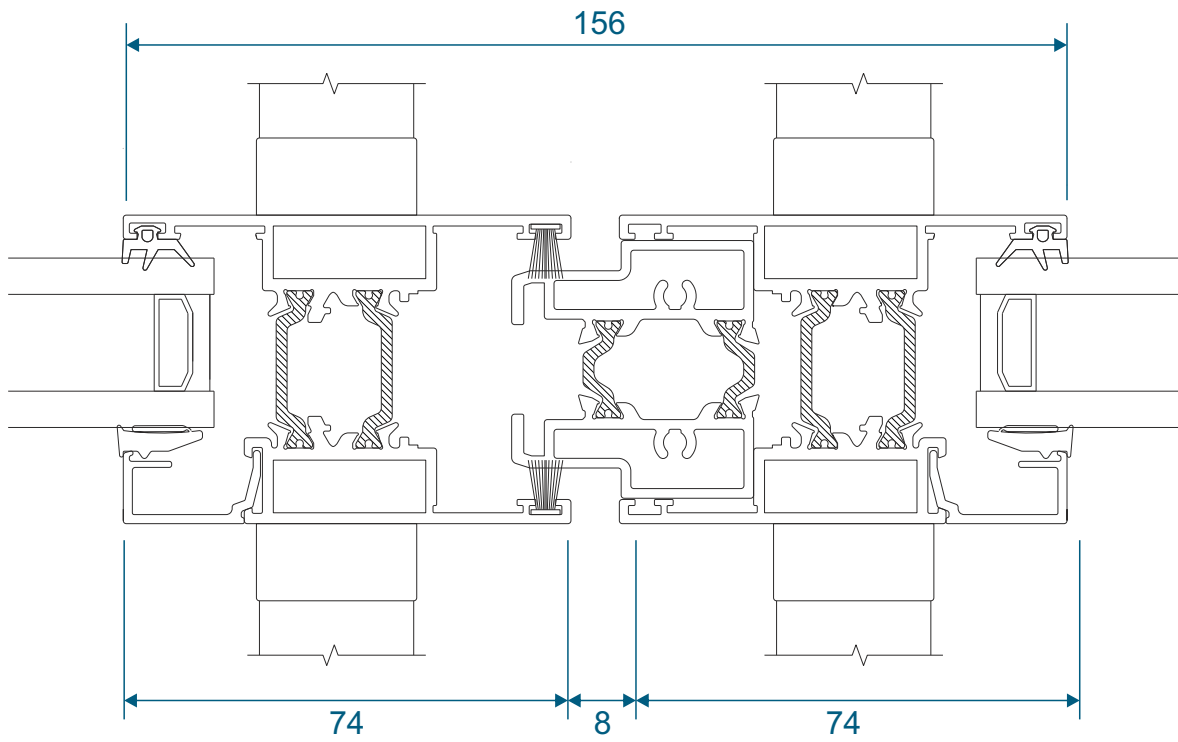

Double Heavy Duty

Meeting Stiles

Standard 4 Pane

Meeting Stiles

Heavy Duty 4 Pane

Main Office & Factory

Units 4-5, t: 01268 681612 (15 lines)
Charfleets Road, f: 01268 510058
Canvey Island, e: sales@duration.co.uk
Essex. SS8 0PQ w: www.duration.co.uk