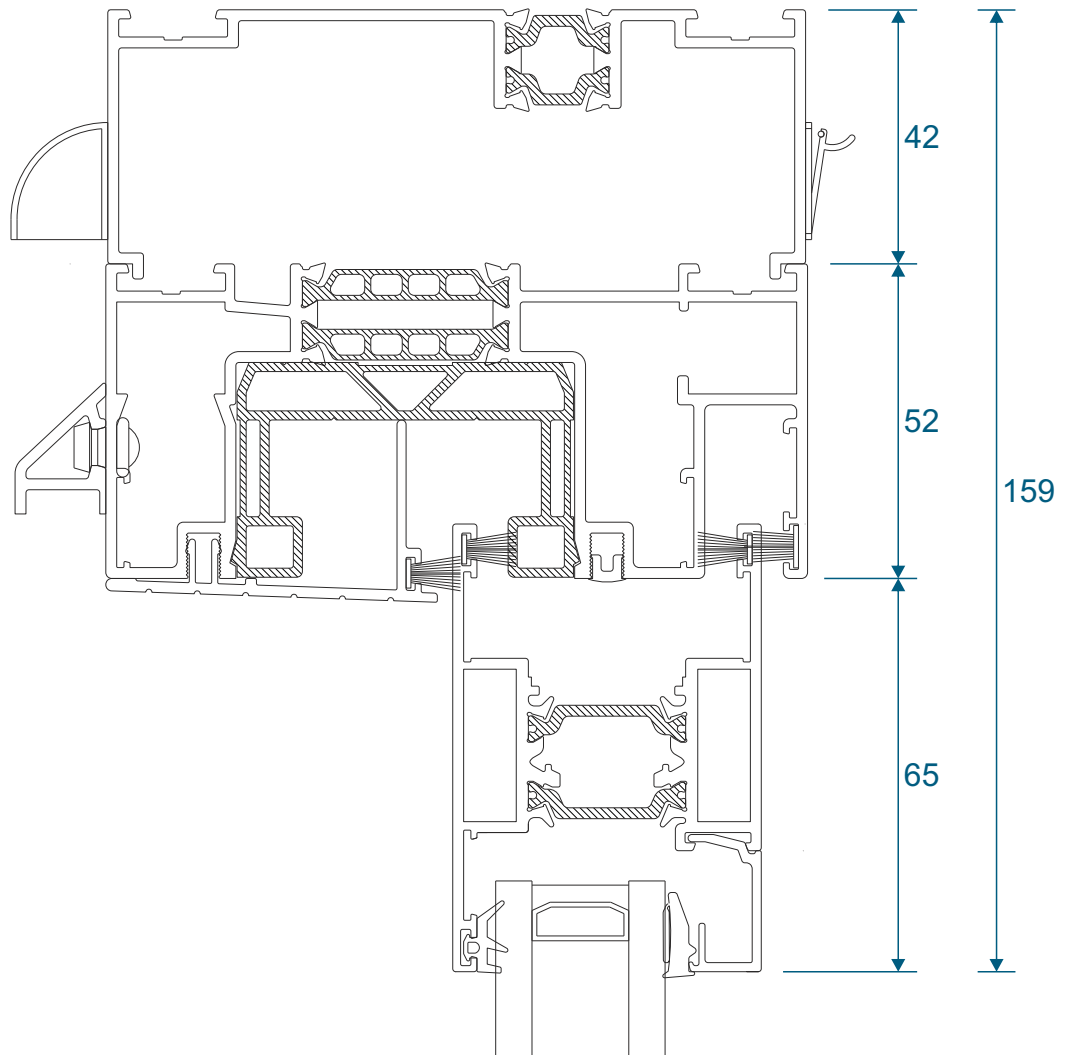

Threshold With Cill

Two Track

Head

Two Track

Head With Extension (Used For Trickle Vents)

Two Track

Jamb

Three Track