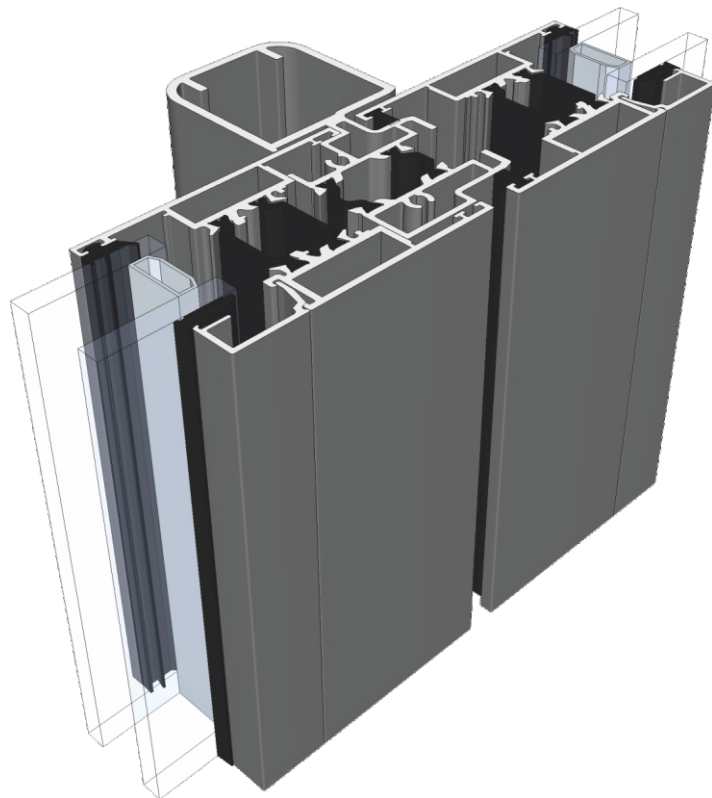

Meeting Stiles

Heavy Duty 4 Pane