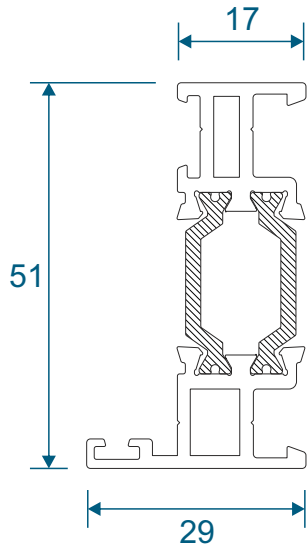

Slim Interlock

VG535 - Slim Internal Interlock