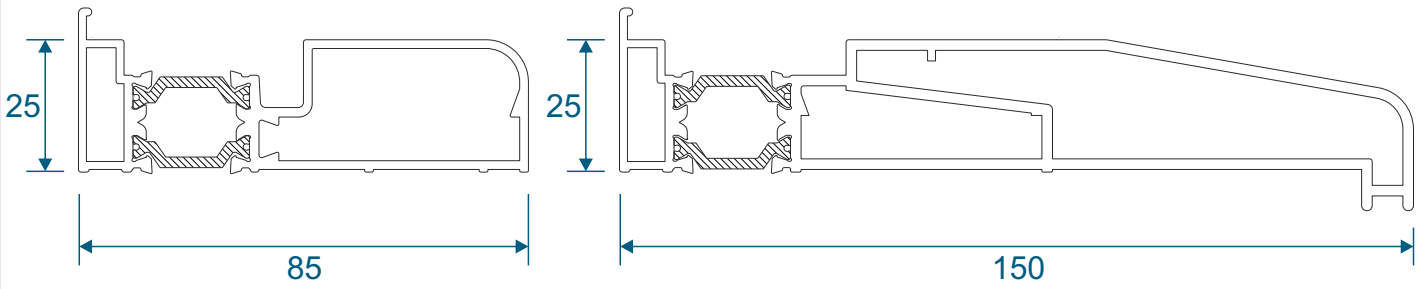

Head Extensions

VG570 - Two Track Head Extension For VG511

VG571 - Three Track Head Extension For VG513

Cills

ETC158 - 190mm Cill For Two Track VG511

ETC178 - 85mm Cill / ETC157 - 150mm Cill For Three Track VG513

PVC Parts & Extras

UG050 - PVC Infill

VG551 - PVC Interlock

VG552 - PVC Slim Interlock

VL72 - Weather Drip

Two Track

Threshold

Two Track

Threshold With Cill

Two Track

Head

Two Track

Head With Extension (Used For Trickle Vents)

Two Track

Jamb

Three Track