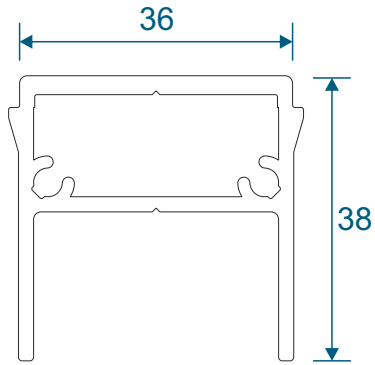

VG416 - 24mm Sash Bead

VG565 - Slim Interlock Bead

Cover Plates

VG514 - Two Track Cover

VG515 - Three Track Cover

VG537 - Slim Interlock Cover

VG530 - Interlock Cover

Slim Interlock

VG535 - Slim Internal Interlock

VG536 - Slim External Interlock

Heavy Duty Interlock

VG532 - Heavy Duty Section

VG533 - Heavy Duty Cover Cap

Meeting Stiles

VG540 - Meeting Stile

VG541 - Heavy Duty Meeting Stile

Head Extensions

VG570 - Two Track Head Extension For VG511

VG571 - Three Track Head Extension For VG513

Cills

ETC158 - 190mm Cill For Two Track VG511

ETC178 - 85mm Cill / ETC157 - 150mm Cill For Three Track VG513