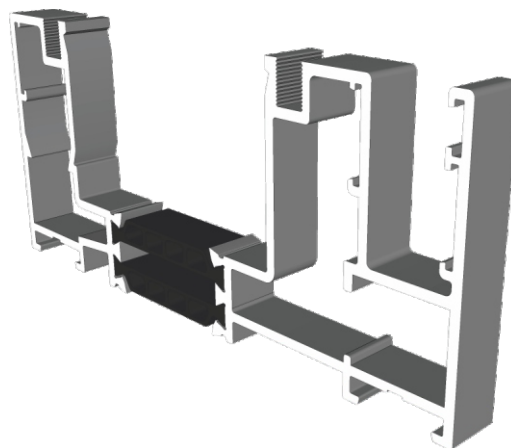

Outer Frames

VG511 - Two Track