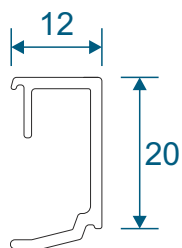

Penthouse Plus Patio

Section Identification Guide

DURATION
WINDOWS

Contents

Profiles

Outer Frames	3
Sash & Beads	4
Cover Plates	5
Slim Interlock	6
Reinforced Interlock	7
Meeting Stile	8
Head Extensions	9
Cills	10
PVC Parts & Extras	11

Two Track

Threshold	12
Threshold With Cill	13
Head	14
Head With Extension	15
Jamb	16

Three Track

Threshold	17
Threshold With Cill	18
Head	19
Head With Extension	20
Jamb	21

Interlocks

Slim	22
Standard	23
Single Heavy Duty	24
Double Heavy Duty	25

Meeting Stiles

Standard	26
Heavy Duty	27

Outer Frames

VG511 - Two Track

VG513 - Three Track

Sash & Beads

VG520 - Sash

VG560 - 28mm Sash Bead

VG416 - 24mm Sash Bead

VG565 - Slim Interlock Bead

Cover Plates

VG514 - Two Track Cover

VG515 - Three Track Cover

VG537 - Slim Interlock Cover

VG530 - Interlock Cover

Slim Interlock