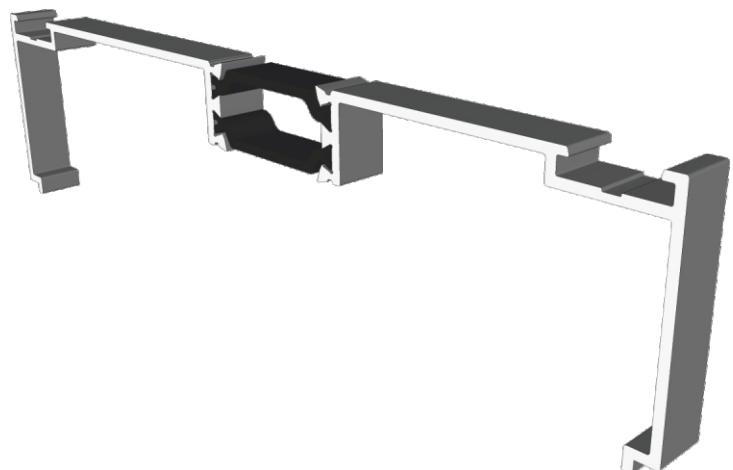

VG571 - Three Track Head Extension For VG513