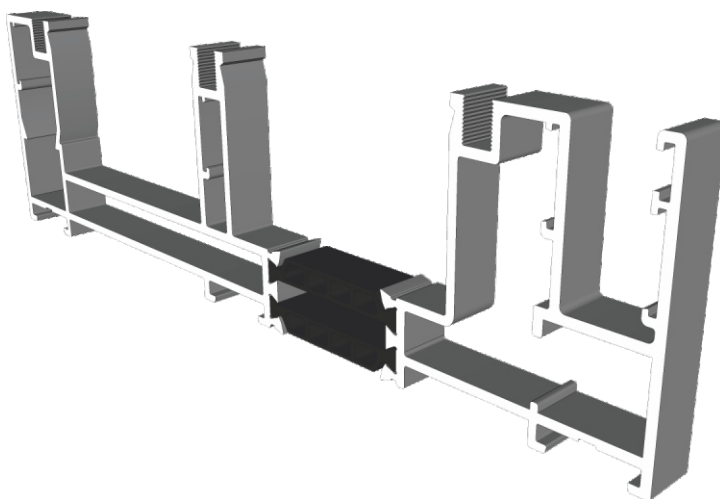

Two Track

Threshold	12
Threshold With Cill	13
Head	14
Head With Extension	15
Jamb	16

Three Track

Threshold	17
Threshold With Cill	18
Head	19
Head With Extension	20
Jamb	21

Interlocks

Slim	22
Standard	23
Single Heavy Duty	24
Double Heavy Duty	25

Meeting Stiles

Standard	26
Heavy Duty	27

Outer Frames

VG511 - Two Track

VG513 - Three Track

Sash & Beads

VG520 - Sash

VG560 - 28mm Sash Bead

VG416 - 24mm Sash Bead

VG565 - Slim Interlock Bead

Cover Plates

VG514 - Two Track Cover

VG515 - Three Track Cover

VG537 - Slim Interlock Cover

VG530 - Interlock Cover

Slim Interlock