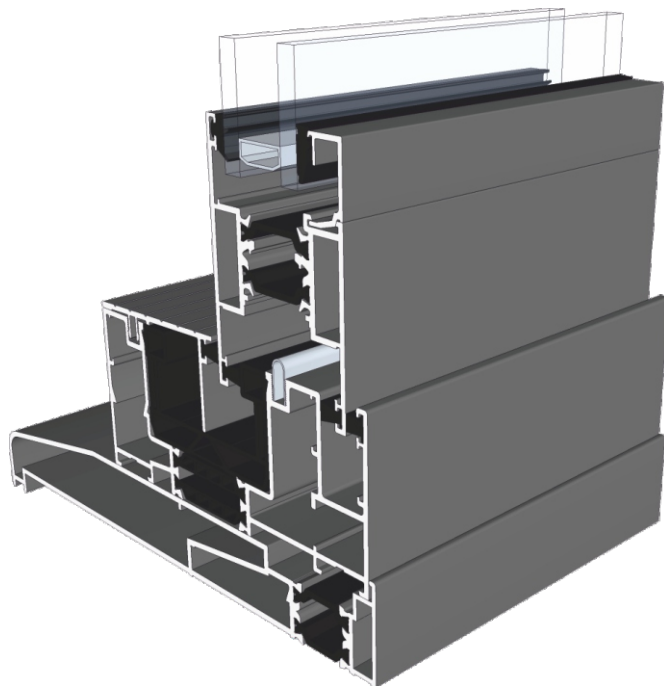

PVC Parts & Extras

UG050 - PVC Infill

VG551 - PVC Interlock

VG552 - PVC Slim Interlock

VL72 - Weather Drip

Two Track

Threshold

Two Track

Threshold With Cill

Two Track

Head

Two Track

Head With Extension (Used For Trickle Vents)

Two Track

Jamb

Three Track