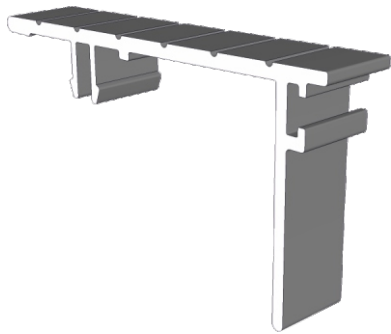

VG416 - 24mm Sash Bead

VG565 - Slim Interlock Bead

Cover Plates

VG514 - Two Track Cover

VG515 - Three Track Cover

VG537 - Slim Interlock Cover

VG530 - Interlock Cover

Slim Interlock