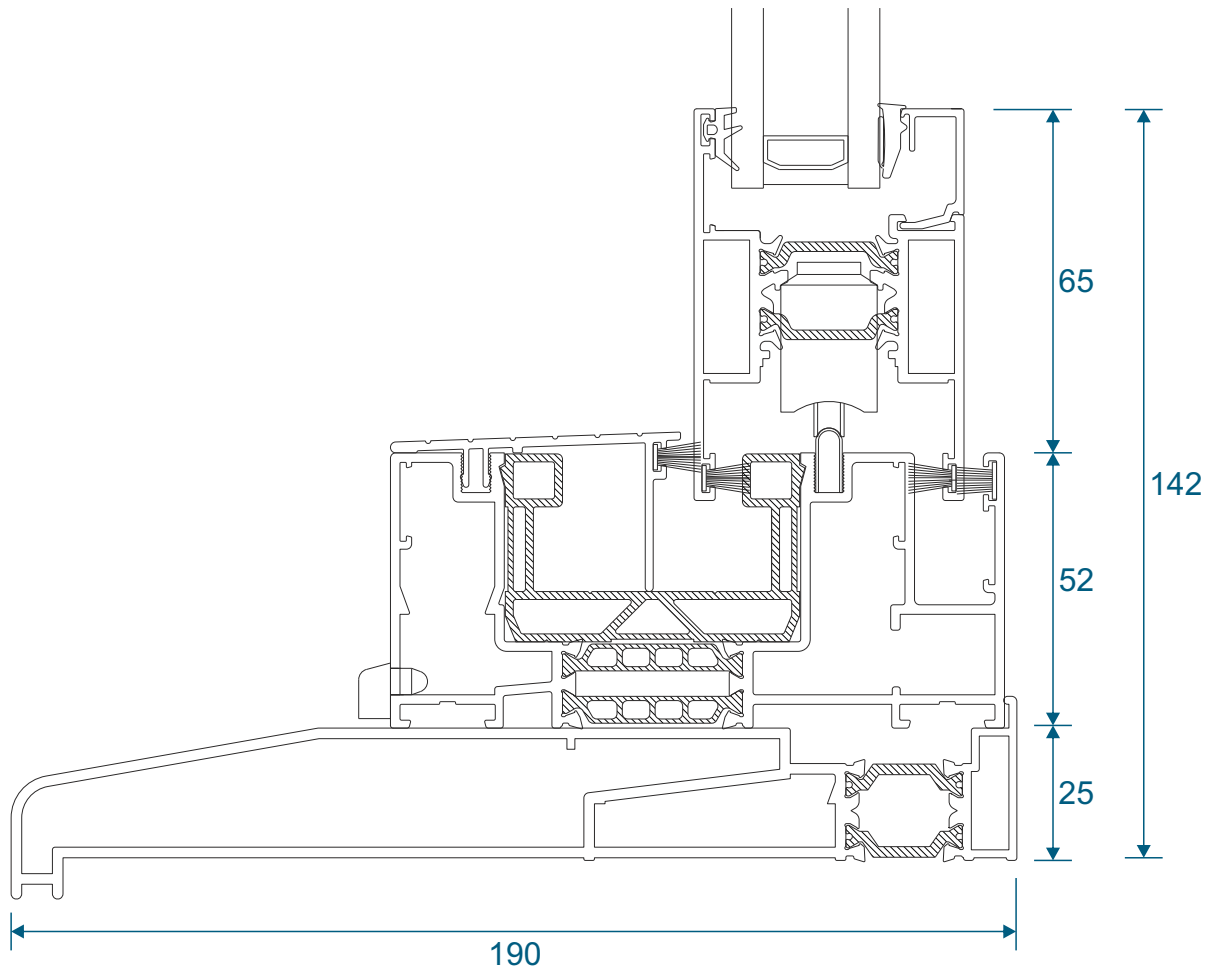

Two Track

Threshold With Cill