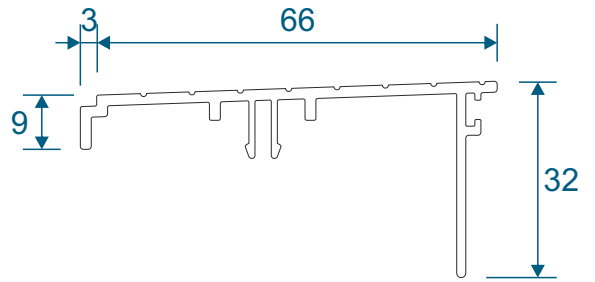

Two Track

Threshold	12
Threshold With Cill	13
Head	14
Head With Extension	15
Jamb	16

Three Track

Threshold	17
Threshold With Cill	18
Head	19
Head With Extension	20
Jamb	21

Interlocks

Slim	22
Standard	23
Single Heavy Duty	24
Double Heavy Duty	25

VG416 - 24mm Sash Bead

VG565 - Slim Interlock Bead

Cover Plates

VG514 - Two Track Cover

VG515 - Three Track Cover

VG537 - Slim Interlock Cover

VG530 - Interlock Cover

Slim Interlock

VG535 - Slim Internal Interlock

VG536 - Slim External Interlock

Heavy Duty Interlock

VG532 - Heavy Duty Section

VG533 - Heavy Duty Cover Cap

Meeting Stiles

VG540 - Meeting Stile

VG541 - Heavy Duty Meeting Stile

Head Extensions

VG570 - Two Track Head Extension For VG511

VG571 - Three Track Head Extension For VG513

Cills

ETC158 - 190mm Cill For Two Track VG511

ETC178 - 85mm Cill / ETC157 - 150mm Cill For Three Track VG513