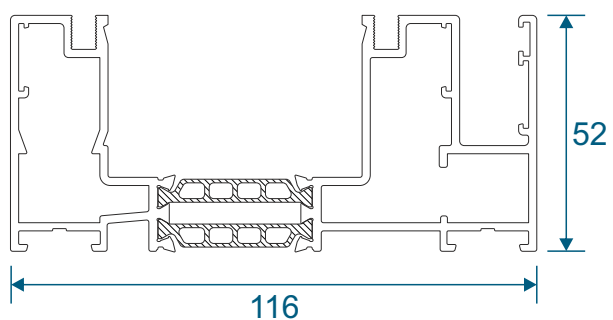

Penthouse Plus Patio

Section Identification Guide

DURATION
WINDOWS

Contents

Profiles

Outer Frames	3
Sash & Beads	4
Cover Plates	5
Slim Interlock	6
Reinforced Interlock	7
Meeting Stile	8
Head Extensions	9
Cills	10
PVC Parts & Extras	11

Two Track

Threshold	12
Threshold With Cill	13
Head	14
Head With Extension	15
Jamb	16

Three Track

Threshold	17
Threshold With Cill	18
Head	19
Head With Extension	20
Jamb	21

Interlocks

Slim	22
Standard	23
Single Heavy Duty	24
Double Heavy Duty	25

Meeting Stiles

Standard	26
Heavy Duty	27

Outer Frames

VG511 - Two Track

VG513 - Three Track

Sash & Beads

VG520 - Sash

VG560 - 28mm Sash Bead

VG416 - 24mm Sash Bead

VG565 - Slim Interlock Bead

Cover Plates

VG514 - Two Track Cover

VG515 - Three Track Cover

VG537 - Slim Interlock Cover

VG530 - Interlock Cover

Slim Interlock