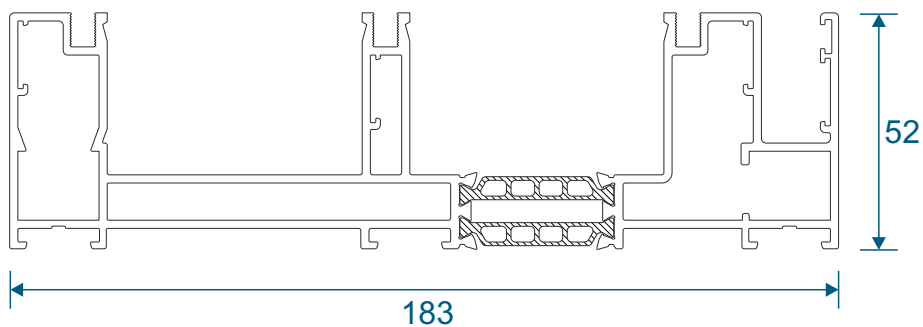

Two Track

Threshold	12
Threshold With Cill	13
Head	14
Head With Extension	15
Jamb	16

Three Track

Threshold	17
Threshold With Cill	18
Head	19
Head With Extension	20
Jamb	21

Interlocks

Slim	22
Standard	23
Single Heavy Duty	24
Double Heavy Duty	25

Meeting Stiles

Standard	26
Heavy Duty	27

Outer Frames

VG511 - Two Track

VG513 - Three Track

Sash & Beads

VG520 - Sash

VG560 - 28mm Sash Bead

VG416 - 24mm Sash Bead

VG565 - Slim Interlock Bead

Cover Plates

VG514 - Two Track Cover

VG515 - Three Track Cover

VG537 - Slim Interlock Cover

VG530 - Interlock Cover

Slim Interlock