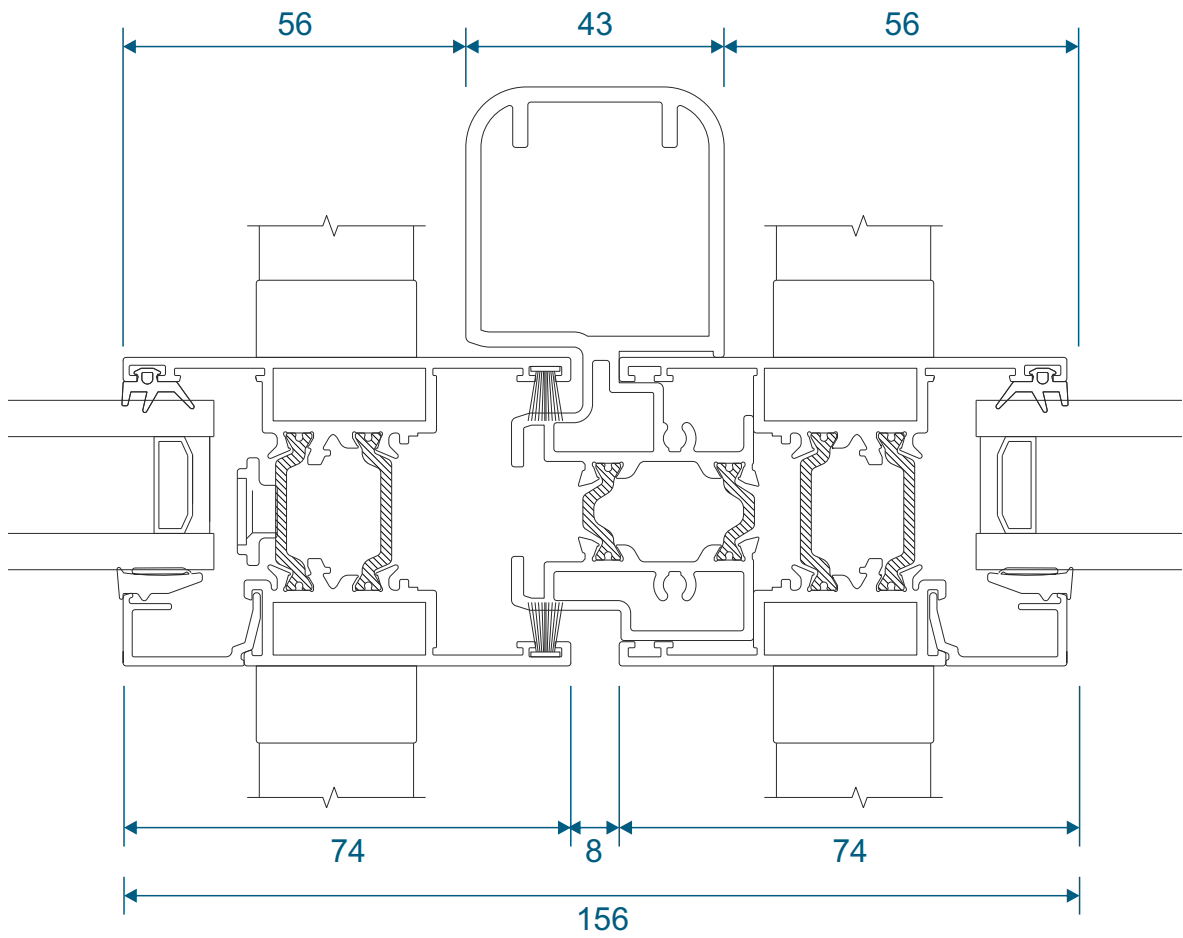

Double Heavy Duty

Meeting Stiles

Standard 4 Pane

Meeting Stiles

Heavy Duty 4 Pane

Main Office & Factory

Units 4-5, t: 01268 681612 (15 lines)
Charfleets Road, f: 01268 510058
Canvey Island, e: sales@duration.co.uk
Essex. SS8 0PQ w: www.duration.co.uk