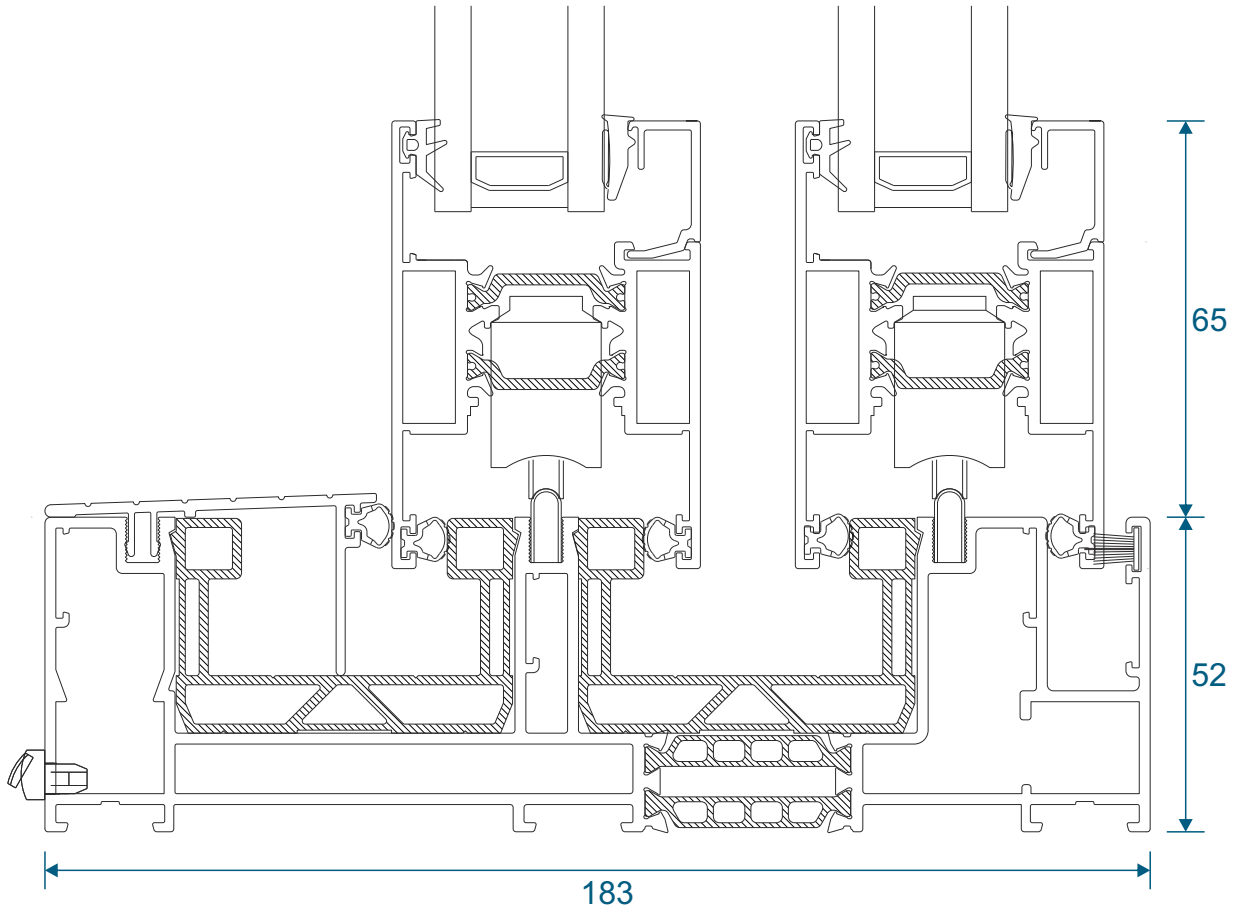

Three Track

Threshold