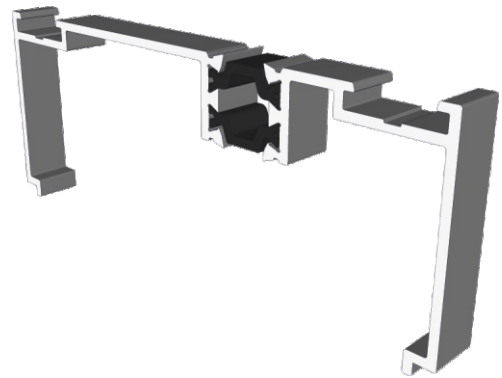

VG416 - 24mm Sash Bead

VG565 - Slim Interlock Bead

Cover Plates

VG514 - Two Track Cover

VG515 - Three Track Cover

VG537 - Slim Interlock Cover

VG530 - Interlock Cover

Slim Interlock

VG535 - Slim Internal Interlock

VG536 - Slim External Interlock

Heavy Duty Interlock

VG532 - Heavy Duty Section

VG533 - Heavy Duty Cover Cap

Meeting Stiles

VG540 - Meeting Stile

VG541 - Heavy Duty Meeting Stile

Head Extensions

VG570 - Two Track Head Extension For VG511

VG571 - Three Track Head Extension For VG513

Cills

ETC158 - 190mm Cill For Two Track VG511

ETC178 - 85mm Cill / ETC157 - 150mm Cill For Three Track VG513