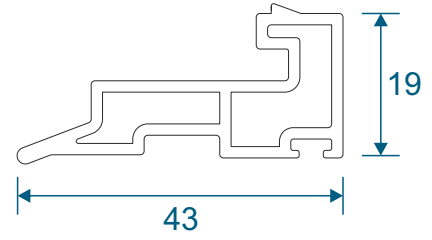

Head Extensions

VG570 - Two Track Head Extension For VG511

VG571 - Three Track Head Extension For VG513

Cills

ETC158 - 190mm Cill For Two Track VG511

ETC178 - 85mm Cill / ETC157 - 150mm Cill For Three Track VG513

PVC Parts & Extras

UG050 - PVC Infill

VG551 - PVC Interlock

VG552 - PVC Slim Interlock

VL72 - Weather Drip

Two Track

Threshold

Two Track

Threshold With Cill

Two Track

Head

Two Track

Head With Extension (Used For Trickle Vents)

Two Track

Jamb

Three Track