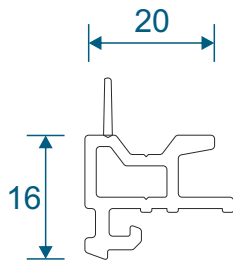

Head Extensions

VG570 - Two Track Head Extension For VG511

VG571 - Three Track Head Extension For VG513

Cills

ETC158 - 190mm Cill For Two Track VG511

ETC178 - 85mm Cill / ETC157 - 150mm Cill For Three Track VG513

PVC Parts & Extras

UG050 - PVC Infill

VG551 - PVC Interlock

VG552 - PVC Slim Interlock

VL72 - Weather Drip

Two Track

Threshold

Two Track

Threshold With Cill

Two Track

Head

Two Track

Head With Extension (Used For Trickle Vents)

Two Track

Jamb

Three Track

Threshold

Three Track

Threshold With Cill

Three Track

Head

Three Track

Head With Extension (Used For Trickle Vents)

Three Track