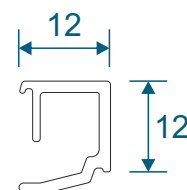

Two Track

Threshold	12
Threshold With Cill	13
Head	14
Head With Extension	15
Jamb	16

Three Track

Threshold	17
Threshold With Cill	18
Head	19
Head With Extension	20
Jamb	21

Interlocks

Slim	22
Standard	23
Single Heavy Duty	24
Double Heavy Duty	25

Meeting Stiles

Standard	26
Heavy Duty	27

Outer Frames

VG511 - Two Track

VG513 - Three Track

Sash & Beads

VG520 - Sash

VG560 - 28mm Sash Bead

VG416 - 24mm Sash Bead

VG565 - Slim Interlock Bead

Cover Plates

VG514 - Two Track Cover

VG515 - Three Track Cover

VG537 - Slim Interlock Cover

VG530 - Interlock Cover

Slim Interlock