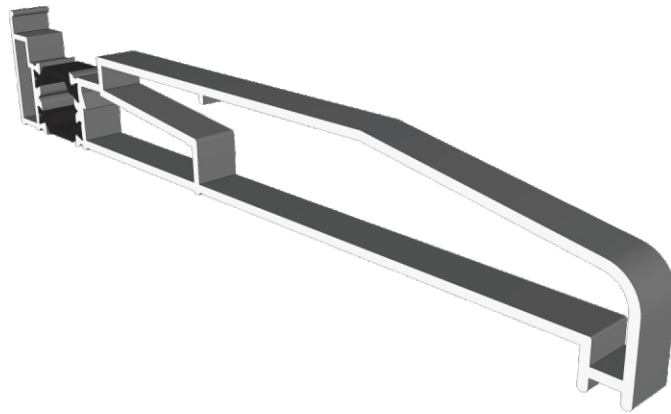

VG416 - 24mm Sash Bead

VG565 - Slim Interlock Bead

Cover Plates

VG514 - Two Track Cover

VG515 - Three Track Cover

VG537 - Slim Interlock Cover

VG530 - Interlock Cover

Slim Interlock

Head Extensions

VG570 - Two Track Head Extension For VG511

VG571 - Three Track Head Extension For VG513

Cills

ETC158 - 190mm Cill For Two Track VG511

ETC178 - 85mm Cill / ETC157 - 150mm Cill For Three Track VG513

PVC Parts & Extras

UG050 - PVC Infill

VG551 - PVC Interlock

VG552 - PVC Slim Interlock

VL72 - Weather Drip

Two Track

Threshold

Two Track

Threshold With Cill

Two Track

Head

Two Track

Head With Extension (Used For Trickle Vents)

Two Track

Jamb

Three Track