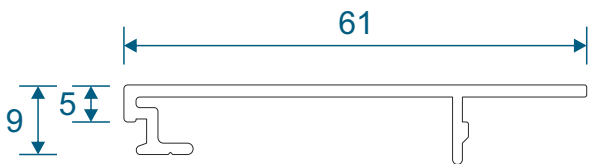

VG416 - 24mm Sash Bead

VG565 - Slim Interlock Bead

Cover Plates

VG514 - Two Track Cover

VG515 - Three Track Cover

VG537 - Slim Interlock Cover

VG530 - Interlock Cover

Slim Interlock