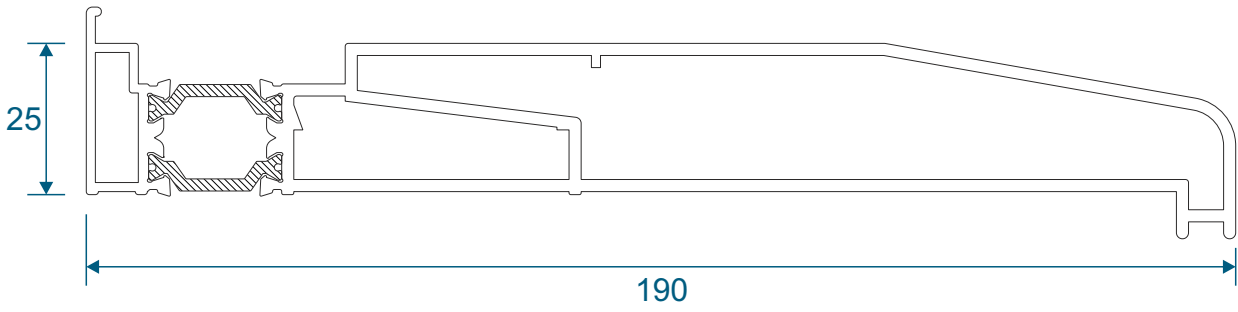

Head Extensions

VG570 - Two Track Head Extension For VG511

VG571 - Three Track Head Extension For VG513

Cills

ETC158 - 190mm Cill For Two Track VG511

ETC178 - 85mm Cill / ETC157 - 150mm Cill For Three Track VG513

PVC Parts & Extras

UG050 - PVC Infill

VG551 - PVC Interlock

VG552 - PVC Slim Interlock

VL72 - Weather Drip

Two Track

Threshold

Two Track

Threshold With Cill

Two Track

Head

Two Track

Head With Extension (Used For Trickle Vents)

Two Track

Jamb

Three Track