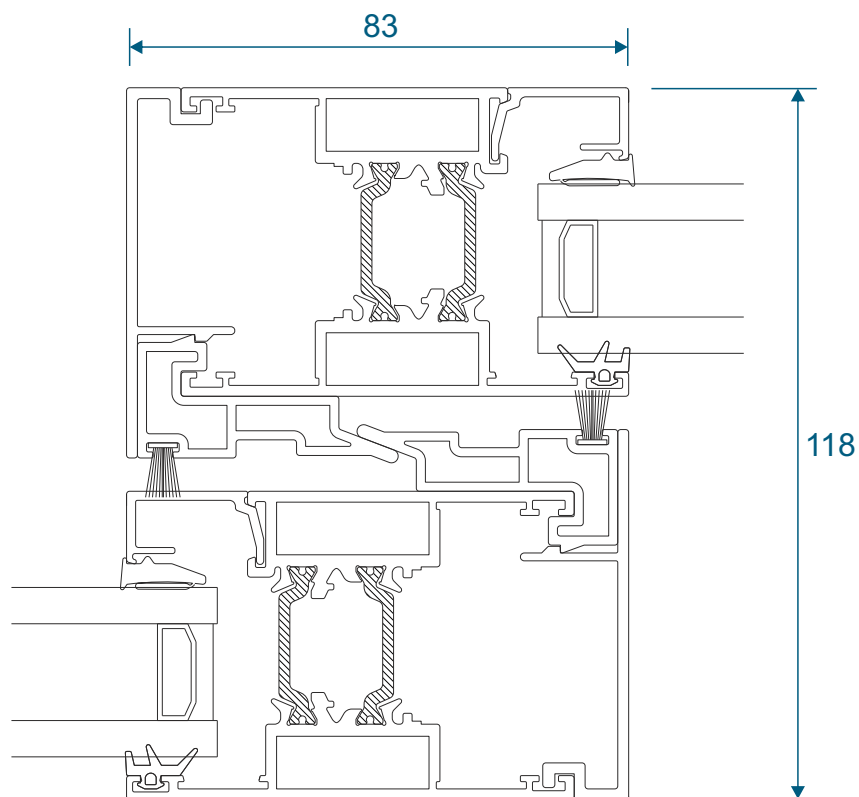

Threshold

Three Track

Threshold With Cill

Three Track

Head

Three Track

Head With Extension (Used For Trickle Vents)

Three Track

Jamb

Interlocks

Slim

Interlocks

Standard

Interlocks

Single Heavy Duty

Interlocks

Double Heavy Duty

Meeting Stiles

Standard 4 Pane

Meeting Stiles

Heavy Duty 4 Pane

Main Office & Factory

Units 4-5, t: 01268 681612 (15 lines)
Charfleets Road, f: 01268 510058
Canvey Island, e: sales@duration.co.uk
Essex. SS8 0PQ w: www.duration.co.uk