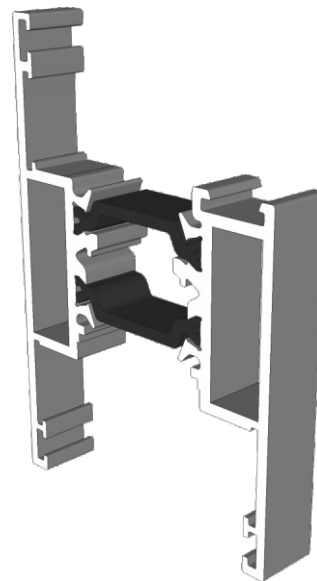

Penthouse Plus Patio

Section Identification Guide

DURATION
WINDOWS

Contents

Profiles

Outer Frames	3
Sash & Beads	4
Cover Plates	5
Slim Interlock	6
Reinforced Interlock	7
Meeting Stile	8
Head Extensions	9
Cills	10
PVC Parts & Extras	11

Two Track

Threshold	12
Threshold With Cill	13
Head	14
Head With Extension	15
Jamb	16

Three Track

Threshold	17
Threshold With Cill	18
Head	19
Head With Extension	20
Jamb	21

Interlocks

Slim	22
Standard	23
Single Heavy Duty	24
Double Heavy Duty	25

Meeting Stiles

Standard	26
Heavy Duty	27

Outer Frames

VG511 - Two Track

VG513 - Three Track

Sash & Beads

VG520 - Sash

VG560 - 28mm Sash Bead

VG416 - 24mm Sash Bead

VG565 - Slim Interlock Bead

Cover Plates

VG514 - Two Track Cover

VG515 - Three Track Cover

VG537 - Slim Interlock Cover

VG530 - Interlock Cover

Slim Interlock