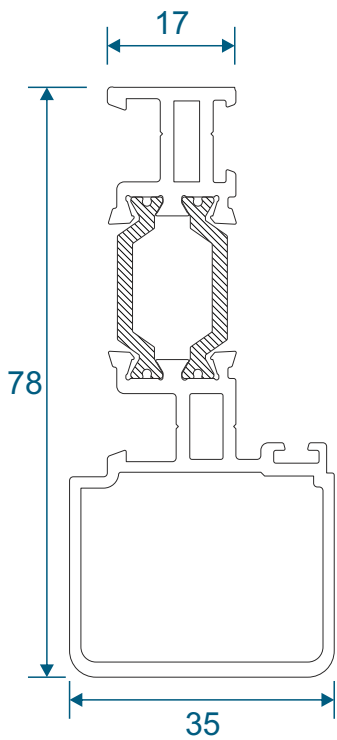

VG536 - Slim External Interlock