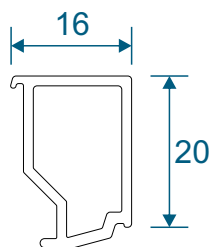

Two Track

Threshold	12
Threshold With Cill	13
Head	14
Head With Extension	15
Jamb	16

Three Track

Threshold	17
Threshold With Cill	18
Head	19
Head With Extension	20
Jamb	21

Interlocks

Slim	22
Standard	23
Single Heavy Duty	24
Double Heavy Duty	25

Meeting Stiles

Standard	26
Heavy Duty	27

Outer Frames

VG511 - Two Track

VG513 - Three Track

Sash & Beads

VG520 - Sash

VG560 - 28mm Sash Bead

VG416 - 24mm Sash Bead

VG565 - Slim Interlock Bead

Cover Plates

VG514 - Two Track Cover

VG515 - Three Track Cover

VG537 - Slim Interlock Cover

VG530 - Interlock Cover

Slim Interlock