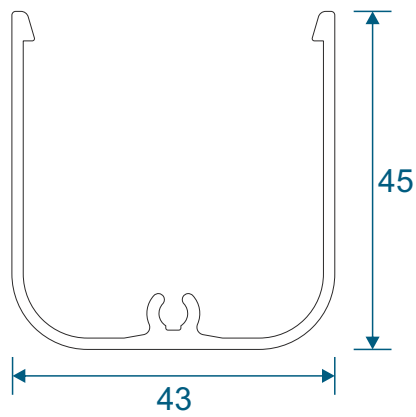

VG416 - 24mm Sash Bead

VG565 - Slim Interlock Bead

Cover Plates

VG514 - Two Track Cover

VG515 - Three Track Cover

VG537 - Slim Interlock Cover

VG530 - Interlock Cover

Slim Interlock

VG535 - Slim Internal Interlock

VG536 - Slim External Interlock

Heavy Duty Interlock

VG532 - Heavy Duty Section

VG533 - Heavy Duty Cover Cap

Meeting Stiles

VG540 - Meeting Stile

VG541 - Heavy Duty Meeting Stile

Head Extensions

VG570 - Two Track Head Extension For VG511

VG571 - Three Track Head Extension For VG513

Cills

ETC158 - 190mm Cill For Two Track VG511

ETC178 - 85mm Cill / ETC157 - 150mm Cill For Three Track VG513