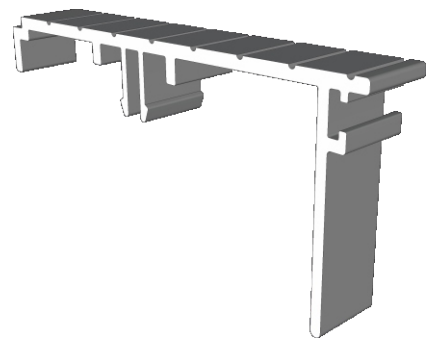

VG416 - 24mm Sash Bead

VG565 - Slim Interlock Bead

Cover Plates

VG514 - Two Track Cover

VG515 - Three Track Cover

VG537 - Slim Interlock Cover

VG530 - Interlock Cover

Slim Interlock