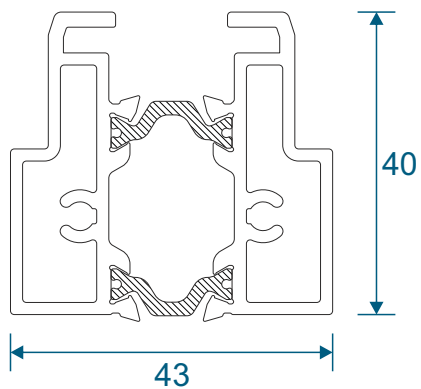

VG416 - 24mm Sash Bead

VG565 - Slim Interlock Bead

Cover Plates

VG514 - Two Track Cover

VG515 - Three Track Cover

VG537 - Slim Interlock Cover

VG530 - Interlock Cover

Slim Interlock

VG535 - Slim Internal Interlock

VG536 - Slim External Interlock

Heavy Duty Interlock

VG532 - Heavy Duty Section

VG533 - Heavy Duty Cover Cap

Meeting Stiles

VG540 - Meeting Stile

VG541 - Heavy Duty Meeting Stile

Head Extensions

VG570 - Two Track Head Extension For VG511

VG571 - Three Track Head Extension For VG513

Cills

ETC158 - 190mm Cill For Two Track VG511

ETC178 - 85mm Cill / ETC157 - 150mm Cill For Three Track VG513