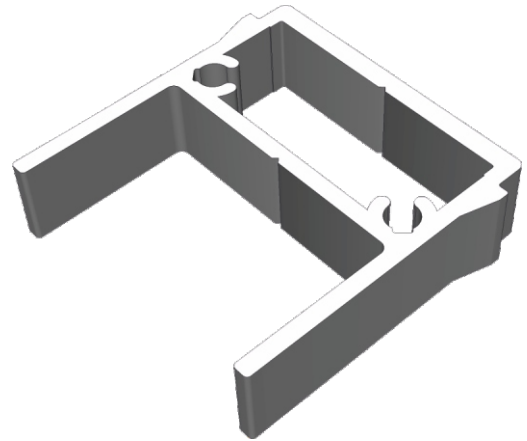

VG416 - 24mm Sash Bead

VG565 - Slim Interlock Bead

Cover Plates

VG514 - Two Track Cover

VG515 - Three Track Cover

VG537 - Slim Interlock Cover

VG530 - Interlock Cover

Slim Interlock

VG535 - Slim Internal Interlock

VG536 - Slim External Interlock

Heavy Duty Interlock

VG532 - Heavy Duty Section

VG533 - Heavy Duty Cover Cap

Meeting Stiles

VG540 - Meeting Stile

VG541 - Heavy Duty Meeting Stile

Head Extensions

VG570 - Two Track Head Extension For VG511

VG571 - Three Track Head Extension For VG513

Cills

ETC158 - 190mm Cill For Two Track VG511

ETC178 - 85mm Cill / ETC157 - 150mm Cill For Three Track VG513