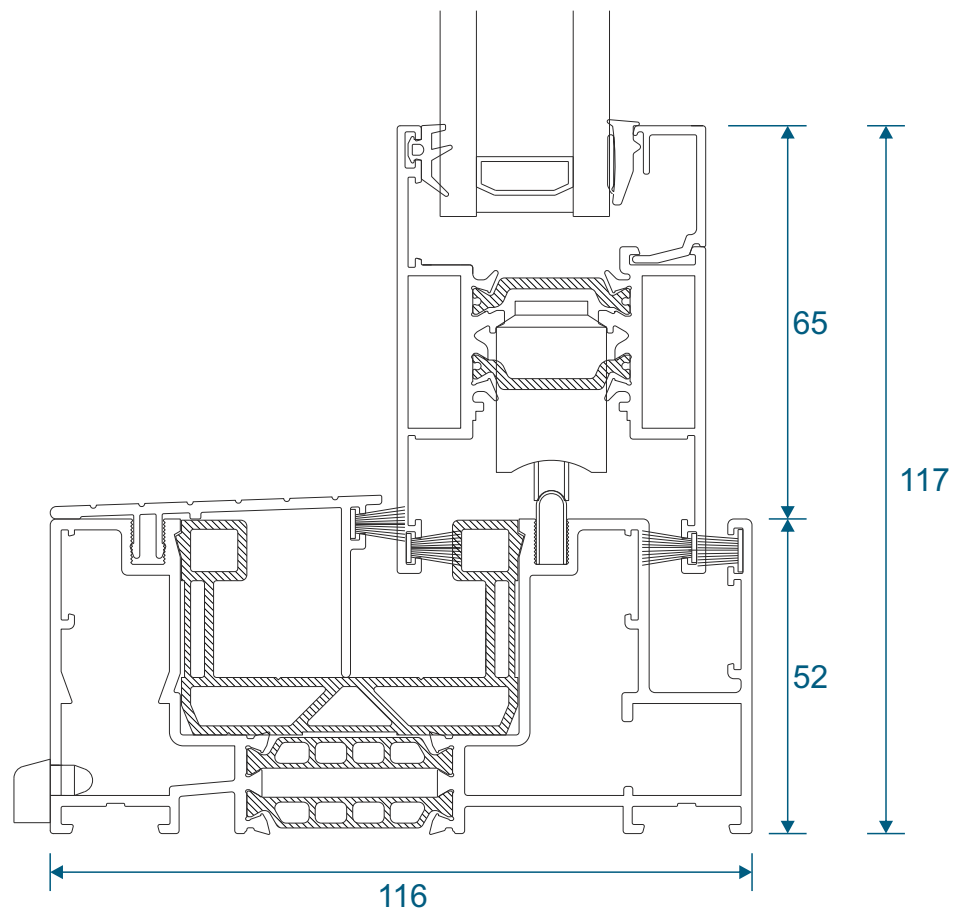

Head Extensions

VG570 - Two Track Head Extension For VG511

VG571 - Three Track Head Extension For VG513

Cills

ETC158 - 190mm Cill For Two Track VG511

ETC178 - 85mm Cill / ETC157 - 150mm Cill For Three Track VG513

PVC Parts & Extras

UG050 - PVC Infill

VG551 - PVC Interlock

VG552 - PVC Slim Interlock

VL72 - Weather Drip

Two Track

Threshold

Two Track