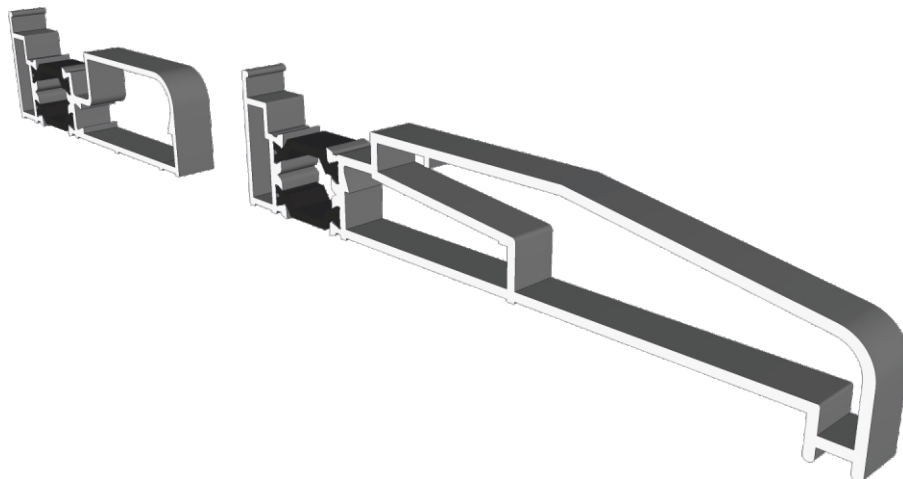

Head Extensions

VG570 - Two Track Head Extension For VG511

VG571 - Three Track Head Extension For VG513

Cills

ETC158 - 190mm Cill For Two Track VG511

ETC178 - 85mm Cill / ETC157 - 150mm Cill For Three Track VG513

PVC Parts & Extras

UG050 - PVC Infill

VG551 - PVC Interlock

VG552 - PVC Slim Interlock

VL72 - Weather Drip

Two Track

Threshold

Two Track