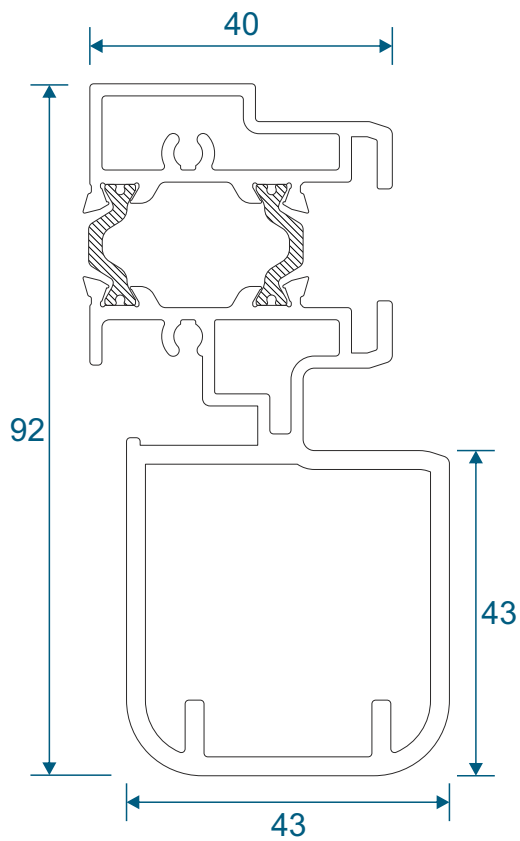

VG416 - 24mm Sash Bead

VG565 - Slim Interlock Bead

Cover Plates

VG514 - Two Track Cover

VG515 - Three Track Cover

VG537 - Slim Interlock Cover

VG530 - Interlock Cover

Slim Interlock

VG535 - Slim Internal Interlock

VG536 - Slim External Interlock

Heavy Duty Interlock

VG532 - Heavy Duty Section

VG533 - Heavy Duty Cover Cap

Meeting Stiles

VG540 - Meeting Stile

VG541 - Heavy Duty Meeting Stile

Head Extensions

VG570 - Two Track Head Extension For VG511

VG571 - Three Track Head Extension For VG513

Cills

ETC158 - 190mm Cill For Two Track VG511

ETC178 - 85mm Cill / ETC157 - 150mm Cill For Three Track VG513

PVC Parts & Extras

UG050 - PVC Infill

VG551 - PVC Interlock

VG552 - PVC Slim Interlock

VL72 - Weather Drip

Two Track

Threshold

Two Track