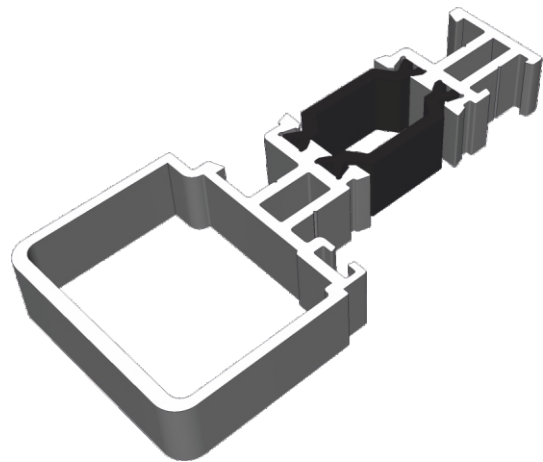

VG416 - 24mm Sash Bead

VG565 - Slim Interlock Bead

Cover Plates

VG514 - Two Track Cover

VG515 - Three Track Cover

VG537 - Slim Interlock Cover

VG530 - Interlock Cover

Slim Interlock

VG535 - Slim Internal Interlock

VG536 - Slim External Interlock

Heavy Duty Interlock

VG532 - Heavy Duty Section

VG533 - Heavy Duty Cover Cap

Meeting Stiles

VG540 - Meeting Stile

VG541 - Heavy Duty Meeting Stile

Head Extensions

VG570 - Two Track Head Extension For VG511

VG571 - Three Track Head Extension For VG513

Cills

ETC158 - 190mm Cill For Two Track VG511

ETC178 - 85mm Cill / ETC157 - 150mm Cill For Three Track VG513