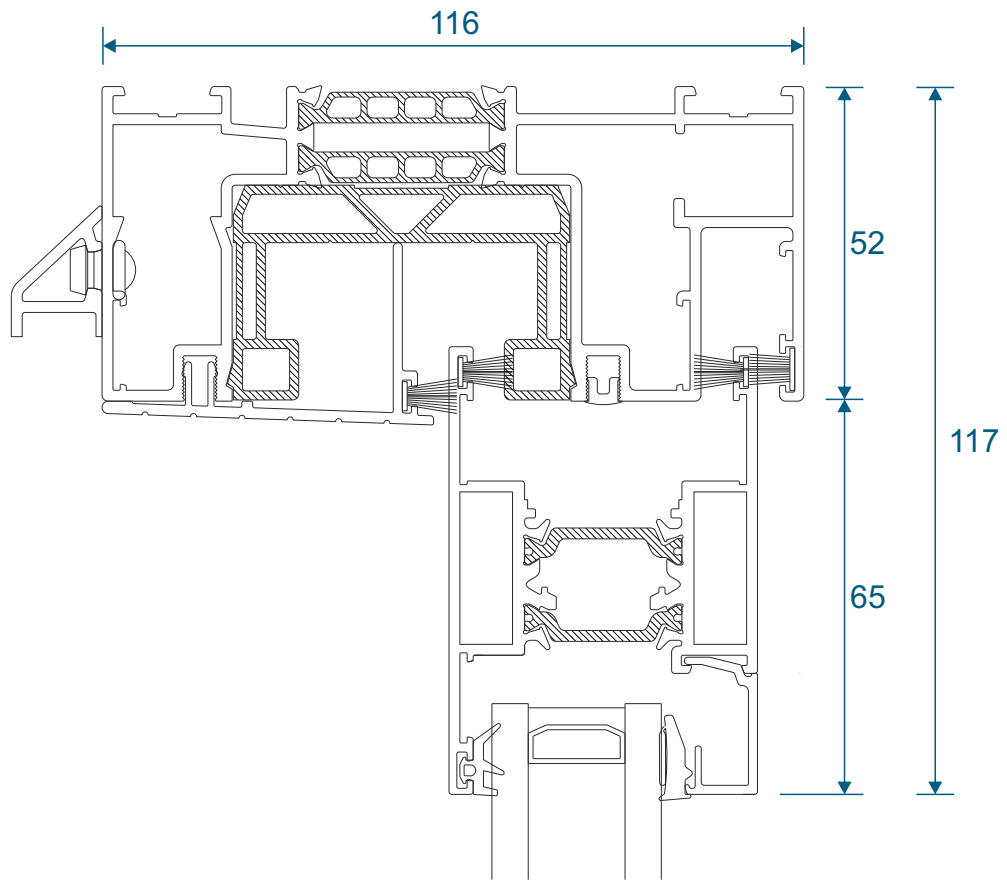

Two Track

Head