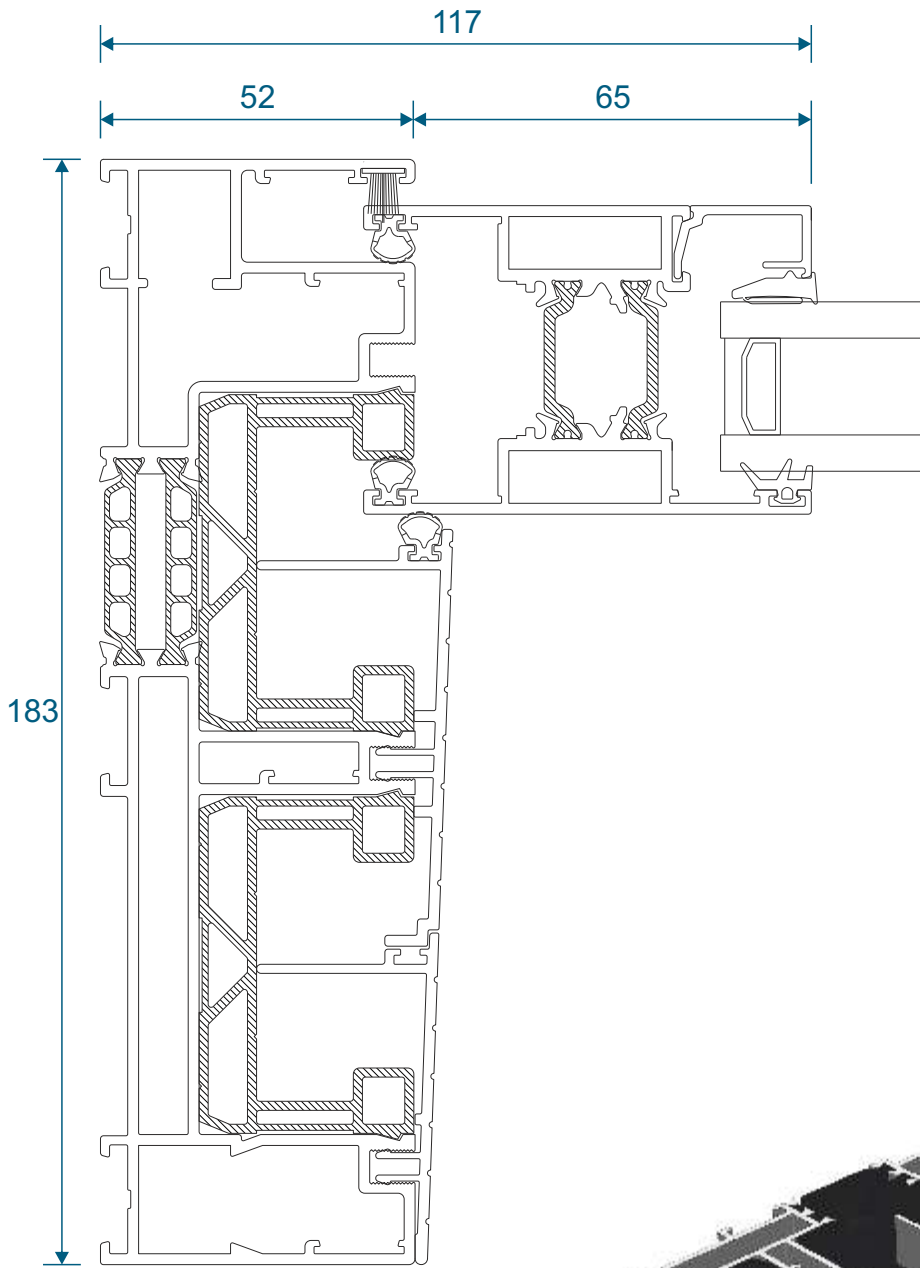

Threshold

Three Track

Threshold With Cill

Three Track

Head

Three Track

Head With Extension (Used For Trickle Vents)

Three Track

Jamb

Interlocks

Slim

Interlocks

Slim Reinforced

Interlocks

Standard

Interlocks