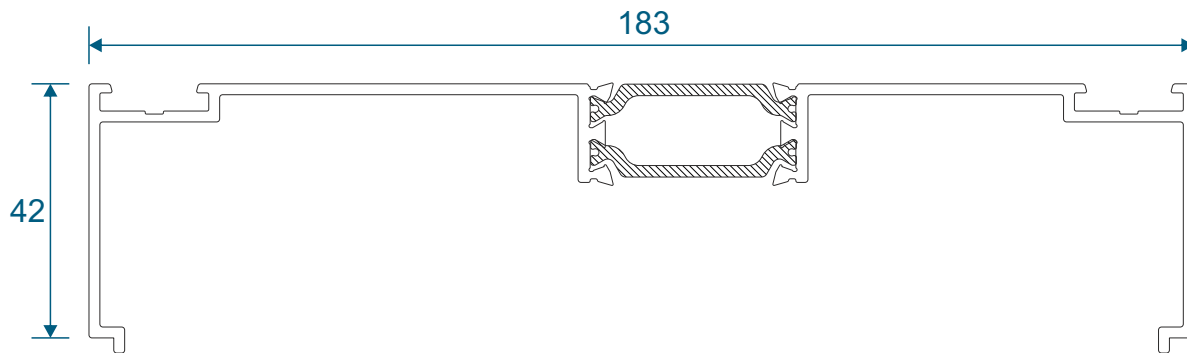

VG541 - Heavy Duty Meeting Stile

Head Extensions

VG570 - Two Track Head Extension For VG511

VG571 - Three Track Head Extension For VG513

Cills

ETC158 - 190mm Cill For Two Track VG511

ETC178 - 85mm Cill / ETC157 - 150mm Cill For Three Track VG513