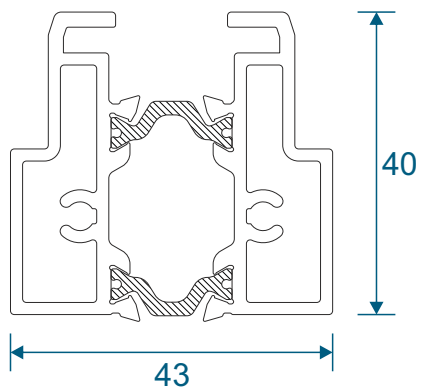

VG416 - 24mm Sash Bead

VG565 - Slim Interlock Bead

Cover Plates

VG514 - Two Track Cover

VG515 - Three Track Cover

VG537 - Slim Interlock Cover

VG530 - Interlock Cover

Slim Interlockers

VG535 - Slim Internal Interlock

VG536 - Slim External Interlock

VG539 - Slim Reinforced External Interlock

Heavy Duty Interlock

VG532 - Heavy Duty Section

VG533 - Heavy Duty Cover Cap

Meeting Stiles

VG540 - Meeting Stile

VG541 - Heavy Duty Meeting Stile

Head Extensions

VG570 - Two Track Head Extension For VG511

VG571 - Three Track Head Extension For VG513

Cills

ETC158 - 190mm Cill For Two Track VG511

ETC178 - 85mm Cill / ETC157 - 150mm Cill For Three Track VG513