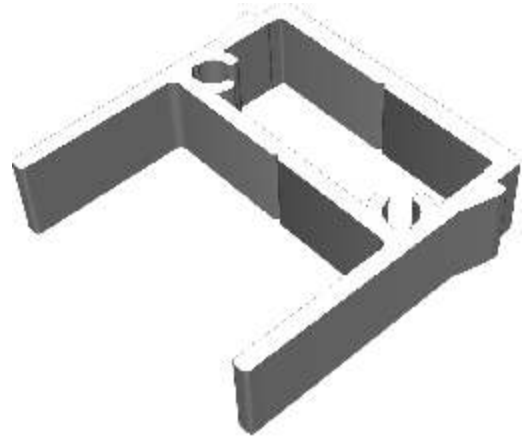

VG416 - 24mm Sash Bead

VG565 - Slim Interlock Bead

Cover Plates

VG514 - Two Track Cover

VG515 - Three Track Cover

VG537 - Slim Interlock Cover

VG530 - Interlock Cover

Slim Interlockers

VG535 - Slim Internal Interlock

VG536 - Slim External Interlock

VG539 - Slim Reinforced External Interlock

Heavy Duty Interlock

VG532 - Heavy Duty Section

VG533 - Heavy Duty Cover Cap

Meeting Stiles

VG540 - Meeting Stile