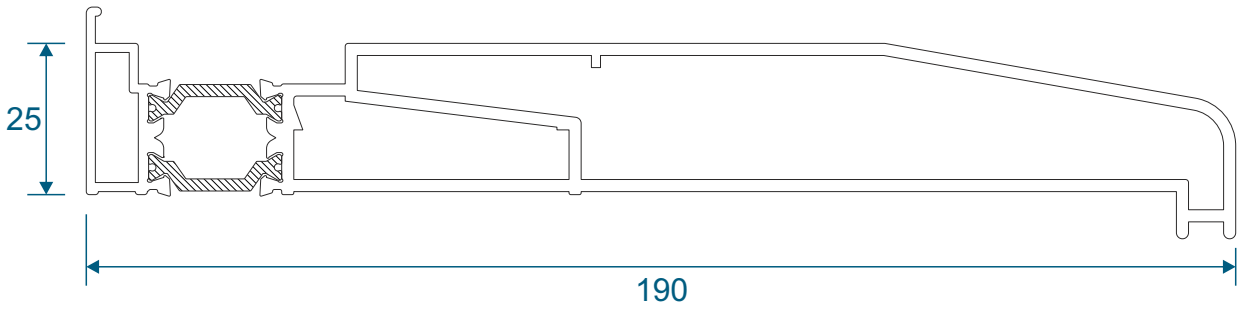

VG541 - Heavy Duty Meeting Stile

Head Extensions

VG570 - Two Track Head Extension For VG511

VG571 - Three Track Head Extension For VG513

Cills

ETC158 - 190mm Cill For Two Track VG511

ETC178 - 85mm Cill / ETC157 - 150mm Cill For Three Track VG513

PVC Parts & Extras

UG050 - PVC Infill

VG551 - PVC Interlock

VG552 - PVC Slim Interlock

VL72 - Weather Drip

Two Track

Threshold

Two Track

Threshold With Cill

Two Track

Head

Two Track

Head With Extension (Used For Trickle Vents)

Two Track

Jamb

Three Track