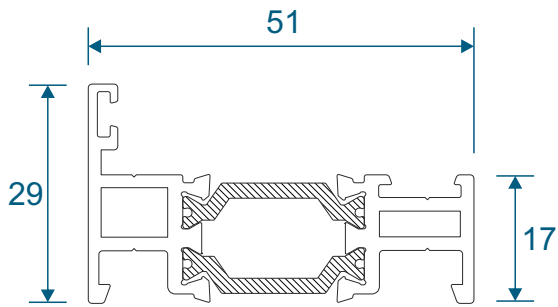

Two Track

Threshold	12
Threshold With Cill	13
Head	14
Head With Extension	15
Jamb	16

Three Track

Threshold	17
Threshold With Cill	18
Head	19
Head With Extension	20
Jamb	21

Interlocks

Slim	22
Slim Reinforced	23
Standard	24
Single Heavy Duty	25
Double Heavy Duty	26

Meeting Stiles

Standard	27
Heavy Duty	28

Outer Frames

VG511 - Two Track

VG513 - Three Track

Sash & Beads

VG520 - Sash

VG560 - 28mm Sash Bead

VG416 - 24mm Sash Bead

VG565 - Slim Interlock Bead

Cover Plates

VG514 - Two Track Cover

VG515 - Three Track Cover

VG537 - Slim Interlock Cover

VG530 - Interlock Cover

Slim Interlockers

VG535 - Slim Internal Interlock

VG536 - Slim External Interlock

VG539 - Slim Reinforced External Interlock

Heavy Duty Interlock

VG532 - Heavy Duty Section

VG533 - Heavy Duty Cover Cap

Meeting Stiles

VG540 - Meeting Stile