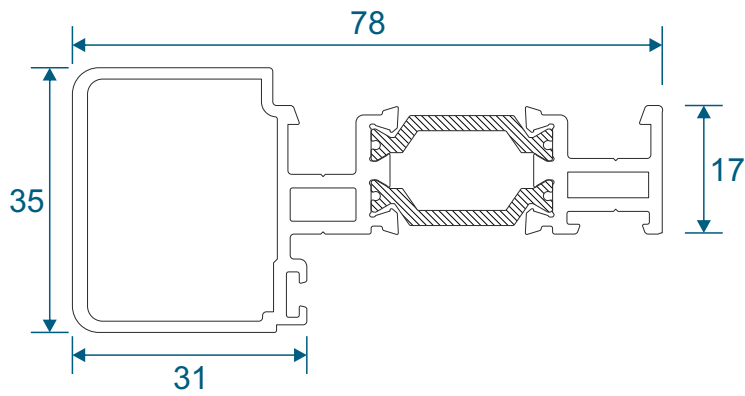

VG416 - 24mm Sash Bead

VG565 - Slim Interlock Bead

Cover Plates

VG514 - Two Track Cover

VG515 - Three Track Cover

VG537 - Slim Interlock Cover

VG530 - Interlock Cover

Slim Interlockers

VG535 - Slim Internal Interlock

VG536 - Slim External Interlock

VG539 - Slim Reinforced External Interlock

Heavy Duty Interlock

VG532 - Heavy Duty Section

VG533 - Heavy Duty Cover Cap

Meeting Stiles

VG540 - Meeting Stile