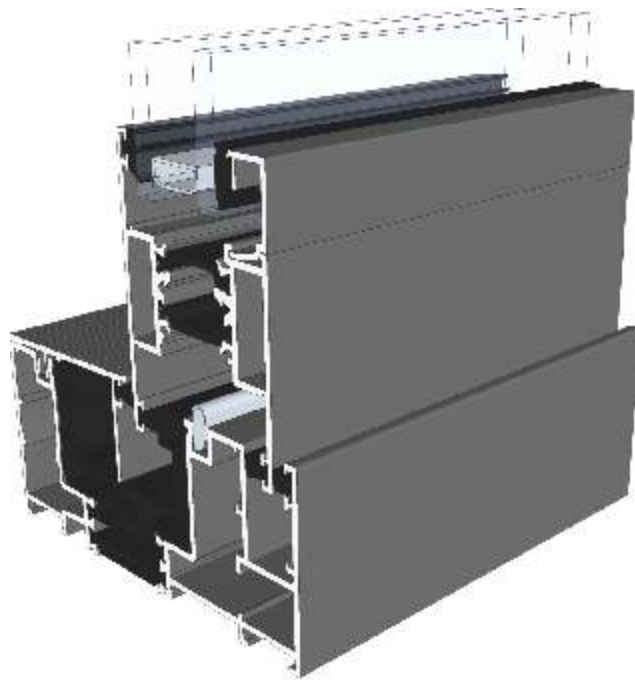

PVC Parts & Extras

UG050 - PVC Infill

VG551 - PVC Interlock

VG552 - PVC Slim Interlock

VL72 - Weather Drip

Two Track

Threshold

Two Track

Threshold With Cill

Two Track

Head

Two Track

Head With Extension (Used For Trickle Vents)

Two Track

Jamb

Three Track