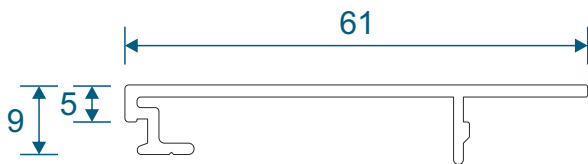

VG416 - 24mm Sash Bead

VG565 - Slim Interlock Bead

Cover Plates

VG514 - Two Track Cover

VG515 - Three Track Cover

VG537 - Slim Interlock Cover

VG530 - Interlock Cover

Slim Interlockers