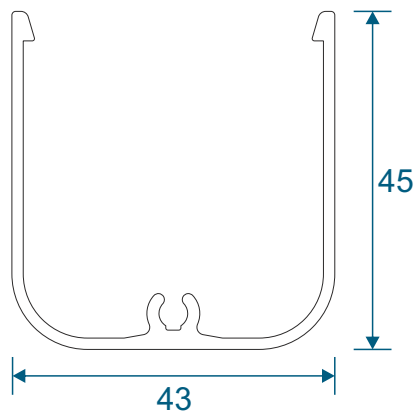

VG416 - 24mm Sash Bead

VG565 - Slim Interlock Bead

Cover Plates

VG514 - Two Track Cover

VG515 - Three Track Cover

VG537 - Slim Interlock Cover

VG530 - Interlock Cover

Slim Interlockers

VG535 - Slim Internal Interlock

VG536 - Slim External Interlock

VG539 - Slim Reinforced External Interlock

Heavy Duty Interlock

VG532 - Heavy Duty Section

VG533 - Heavy Duty Cover Cap

Meeting Stiles

VG540 - Meeting Stile

VG541 - Heavy Duty Meeting Stile

Head Extensions

VG570 - Two Track Head Extension For VG511

VG571 - Three Track Head Extension For VG513

Cills

ETC158 - 190mm Cill For Two Track VG511

ETC178 - 85mm Cill / ETC157 - 150mm Cill For Three Track VG513