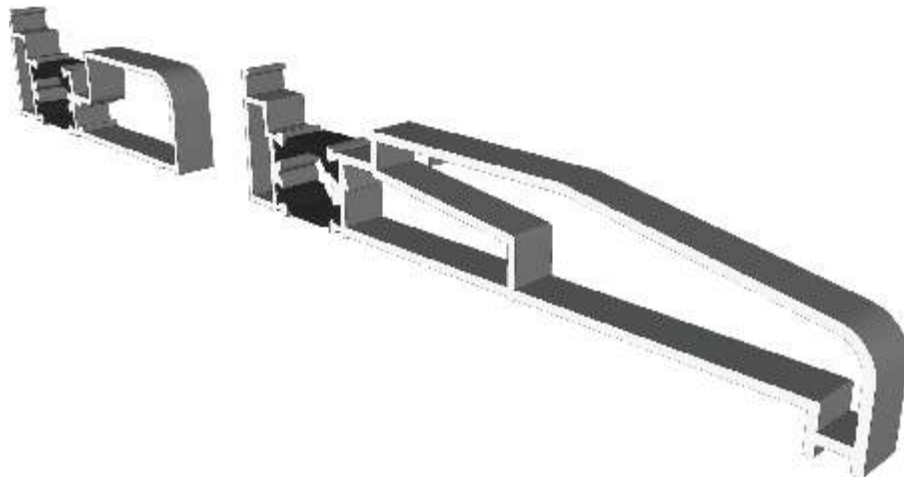

VG541 - Heavy Duty Meeting Stile

Head Extensions

VG570 - Two Track Head Extension For VG511

VG571 - Three Track Head Extension For VG513

Cills

ETC158 - 190mm Cill For Two Track VG511

ETC178 - 85mm Cill / ETC157 - 150mm Cill For Three Track VG513