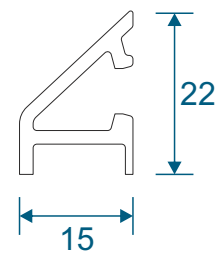

VG541 - Heavy Duty Meeting Stile

Head Extensions

VG570 - Two Track Head Extension For VG511

VG571 - Three Track Head Extension For VG513

Cills

ETC158 - 190mm Cill For Two Track VG511

ETC178 - 85mm Cill / ETC157 - 150mm Cill For Three Track VG513

PVC Parts & Extras

UG050 - PVC Infill

VG551 - PVC Interlock

VG552 - PVC Slim Interlock

VL72 - Weather Drip

Two Track

Threshold

Two Track

Threshold With Cill

Two Track

Head

Two Track

Head With Extension (Used For Trickle Vents)

Two Track

Jamb

Three Track