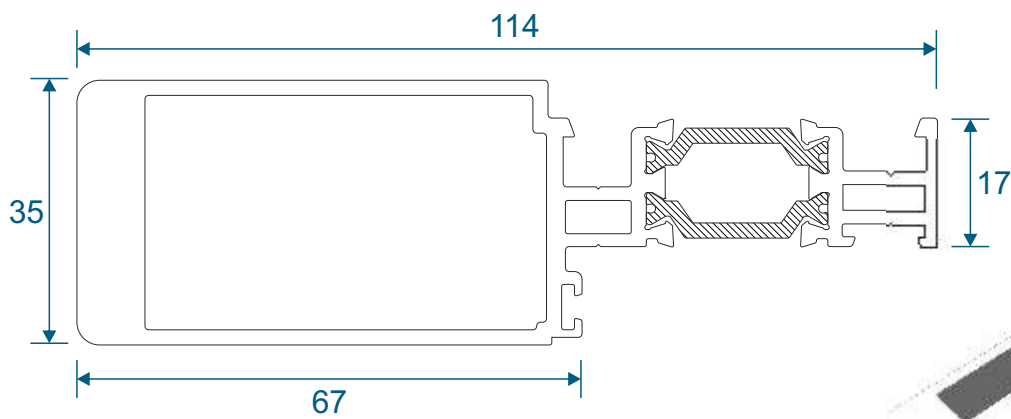

VG539 - Slim Reinforced External Interlock