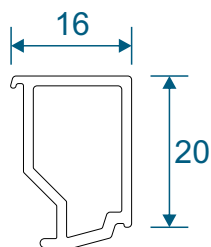

Two Track

Threshold	12
Threshold With Cill	13
Head	14
Head With Extension	15
Jamb	16

Three Track

Threshold	17
Threshold With Cill	18
Head	19
Head With Extension	20
Jamb	21

Interlocks

Slim	22
Slim Reinforced	23
Standard	24
Single Heavy Duty	25
Double Heavy Duty	26

Meeting Stiles

Standard	27
Heavy Duty	28

Outer Frames

VG511 - Two Track

VG513 - Three Track

Sash & Beads

VG520 - Sash

VG560 - 28mm Sash Bead

VG416 - 24mm Sash Bead

VG565 - Slim Interlock Bead

Cover Plates

VG514 - Two Track Cover

VG515 - Three Track Cover

VG537 - Slim Interlock Cover

VG530 - Interlock Cover

Slim Interlockers