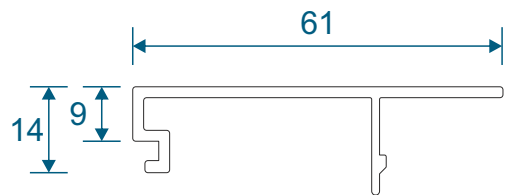

Meeting Stiles

Standard	27
Heavy Duty	28

Outer Frames

VG511 - Two Track

VG513 - Three Track

Sash & Beads

VG520 - Sash

VG560 - 28mm Sash Bead

VG416 - 24mm Sash Bead

VG565 - Slim Interlock Bead

Cover Plates

VG514 - Two Track Cover

VG515 - Three Track Cover

VG537 - Slim Interlock Cover

VG530 - Interlock Cover

Slim Interlockers

VG535 - Slim Internal Interlock

VG536 - Slim External Interlock

VG539 - Slim Reinforced External Interlock

Heavy Duty Interlock

VG532 - Heavy Duty Section

VG533 - Heavy Duty Cover Cap

Meeting Stiles

VG540 - Meeting Stile