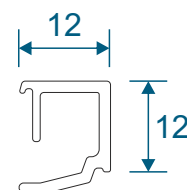

Penthouse Plus S Patio

Section Identification Guide

DURATION
WINDOWS

Contents

Profiles

Outer Frames	3
Sash & Beads	4
Cover Plates	5
Slim / Slim Reinforced Interlock	6
Reinforced Interlock	7
Meeting Stile	8
Head Extensions	9
Cills	10
PVC Parts & Extras	11

Two Track

Threshold	12
Threshold With Cill	13
Head	14
Head With Extension	15
Jamb	16

Three Track

Threshold	17
Threshold With Cill	18
Head	19
Head With Extension	20
Jamb	21

Interlocks

Slim	22
Slim Reinforced	23
Standard	24
Single Heavy Duty	25
Double Heavy Duty	26

Meeting Stiles

Standard	27
Heavy Duty	28

Outer Frames

VG511 - Two Track

VG513 - Three Track

Sash & Beads

VG520 - Sash

VG560 - 28mm Sash Bead

VG416 - 24mm Sash Bead

VG565 - Slim Interlock Bead

Cover Plates

VG514 - Two Track Cover

VG515 - Three Track Cover

VG537 - Slim Interlock Cover

VG530 - Interlock Cover

Slim Interlockers