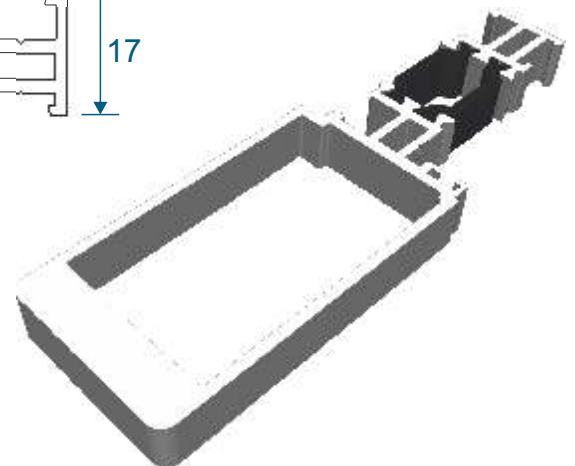

VG416 - 24mm Sash Bead

VG565 - Slim Interlock Bead

Cover Plates

VG514 - Two Track Cover

VG515 - Three Track Cover

VG537 - Slim Interlock Cover

VG530 - Interlock Cover

Slim Interlockers

VG535 - Slim Internal Interlock

VG536 - Slim External Interlock

VG539 - Slim Reinforced External Interlock

Heavy Duty Interlock

VG532 - Heavy Duty Section

VG533 - Heavy Duty Cover Cap

Meeting Stiles

VG540 - Meeting Stile