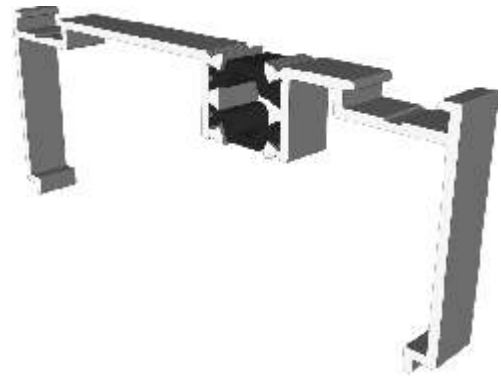

Head Extensions

VG570 - Two Track Head Extension For VG511