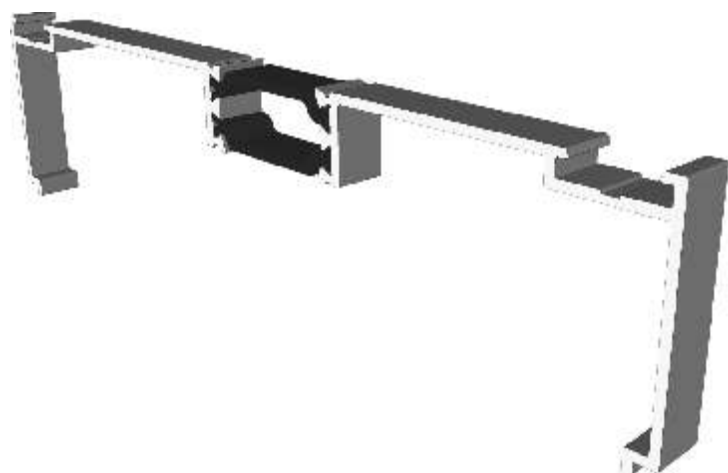

VG541 - Heavy Duty Meeting Stile

Head Extensions

VG570 - Two Track Head Extension For VG511

VG571 - Three Track Head Extension For VG513

Cills

ETC158 - 190mm Cill For Two Track VG511

ETC178 - 85mm Cill / ETC157 - 150mm Cill For Three Track VG513