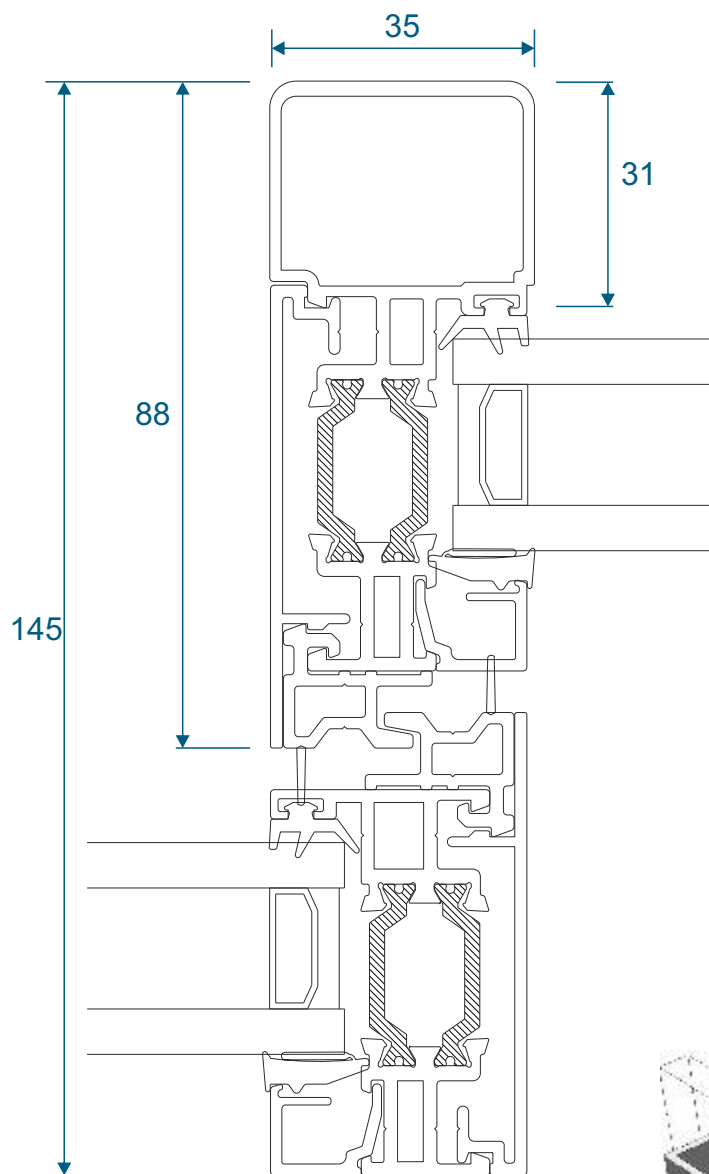

Threshold With Cill

Two Track

Head

Two Track

Head With Extension (Used For Trickle Vents)

Two Track

Jamb

Three Track

Threshold

Three Track

Threshold With Cill

Three Track

Head

Three Track

Head With Extension (Used For Trickle Vents)

Three Track

Jamb

Interlocks

Slim

Interlocks

Slim Reinforced

Interlocks

Standard

Interlocks