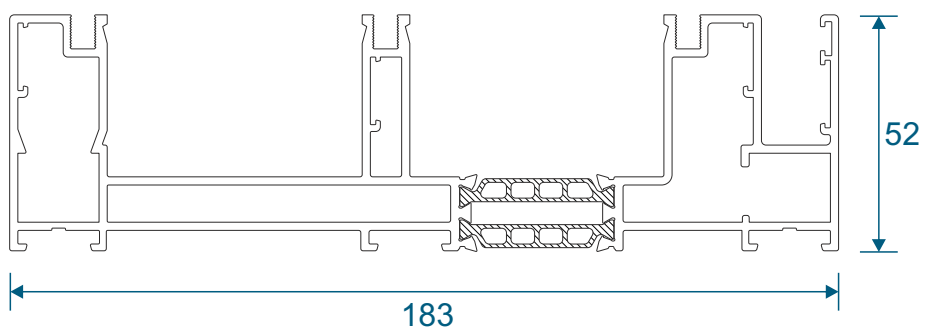

Two Track

Threshold	12
Threshold With Cill	13
Head	14
Head With Extension	15
Jamb	16

Three Track

Threshold	17
Threshold With Cill	18
Head	19
Head With Extension	20
Jamb	21

Interlocks

Slim	22
Slim Reinforced	23
Standard	24
Single Heavy Duty	25
Double Heavy Duty	26

Meeting Stiles

Standard	27
Heavy Duty	28

Outer Frames

VG511 - Two Track

VG513 - Three Track

Sash & Beads

VG520 - Sash

VG560 - 28mm Sash Bead

VG416 - 24mm Sash Bead

VG565 - Slim Interlock Bead

Cover Plates

VG514 - Two Track Cover

VG515 - Three Track Cover

VG537 - Slim Interlock Cover

VG530 - Interlock Cover

Slim Interlockers