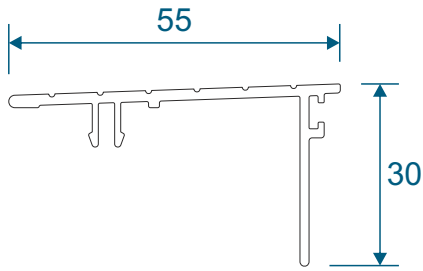

Two Track

Threshold	12
Threshold With Cill	13
Head	14
Head With Extension	15
Jamb	16

Three Track

Threshold	17
Threshold With Cill	18
Head	19
Head With Extension	20
Jamb	21

Interlocks

Slim	22
Slim Reinforced	23
Standard	24
Single Heavy Duty	25
Double Heavy Duty	26

Meeting Stiles

Standard	27
Heavy Duty	28

Outer Frames

VG511 - Two Track

VG513 - Three Track

Sash & Beads

VG520 - Sash

VG560 - 28mm Sash Bead

VG416 - 24mm Sash Bead

VG565 - Slim Interlock Bead

Cover Plates

VG514 - Two Track Cover

VG515 - Three Track Cover

VG537 - Slim Interlock Cover

VG530 - Interlock Cover

Slim Interlockers

VG535 - Slim Internal Interlock

VG536 - Slim External Interlock

VG539 - Slim Reinforced External Interlock

Heavy Duty Interlock

VG532 - Heavy Duty Section

VG533 - Heavy Duty Cover Cap

Meeting Stiles

VG540 - Meeting Stile