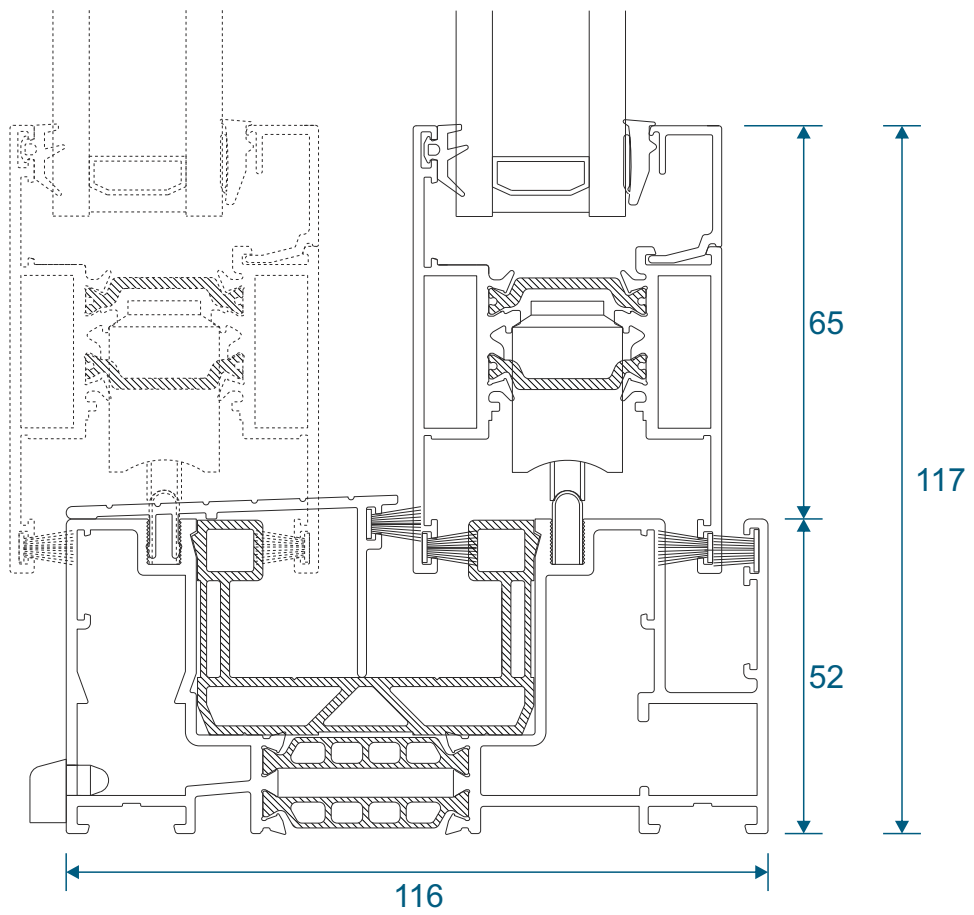

PVC Parts & Extras

UG050 - PVC Infill

VG551 - PVC Interlock

VG552 - PVC Slim Interlock

VL72 - Weather Drip

Two Track

Threshold

Two Track