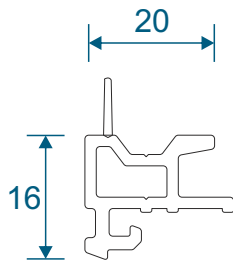

VG541 - Heavy Duty Meeting Stile

Head Extensions

VG570 - Two Track Head Extension For VG511

VG571 - Three Track Head Extension For VG513

Cills

ETC158 - 190mm Cill For Two Track VG511

ETC178 - 85mm Cill / ETC157 - 150mm Cill For Three Track VG513

PVC Parts & Extras

UG050 - PVC Infill

VG551 - PVC Interlock

VG552 - PVC Slim Interlock

VL72 - Weather Drip

Two Track

Threshold

Two Track

Threshold With Cill

Two Track

Head

Two Track

Head With Extension (Used For Trickle Vents)

Two Track

Jamb

Three Track

Threshold

Three Track

Threshold With Cill

Three Track

Head

Three Track

Head With Extension (Used For Trickle Vents)

Three Track