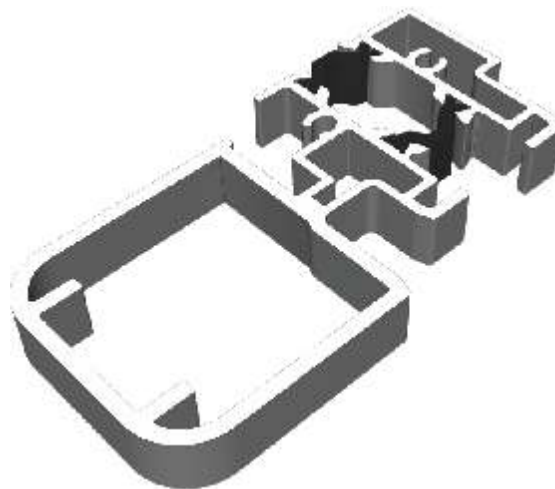

VG541 - Heavy Duty Meeting Stile