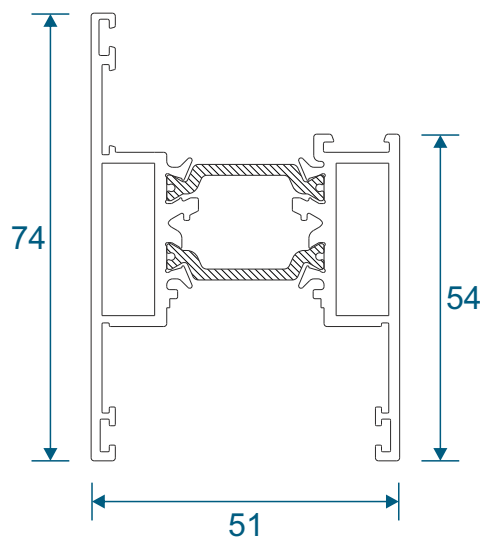

Penthouse Plus S Patio

Section Identification Guide

DURATION
WINDOWS

Contents

Profiles

Outer Frames	3
Sash & Beads	4
Cover Plates	5
Slim / Slim Reinforced Interlock	6
Reinforced Interlock	7
Meeting Stile	8
Head Extensions	9
Cills	10
PVC Parts & Extras	11

Two Track

Threshold	12
Threshold With Cill	13
Head	14
Head With Extension	15
Jamb	16

Three Track

Threshold	17
Threshold With Cill	18
Head	19
Head With Extension	20
Jamb	21

Interlocks

Slim	22
Slim Reinforced	23
Standard	24
Single Heavy Duty	25
Double Heavy Duty	26

Meeting Stiles

Standard	27
Heavy Duty	28

Outer Frames

VG511 - Two Track

VG513 - Three Track

Sash & Beads

VG520 - Sash

VG560 - 28mm Sash Bead

VG416 - 24mm Sash Bead

VG565 - Slim Interlock Bead

Cover Plates

VG514 - Two Track Cover

VG515 - Three Track Cover

VG537 - Slim Interlock Cover

VG530 - Interlock Cover

Slim Interlockers