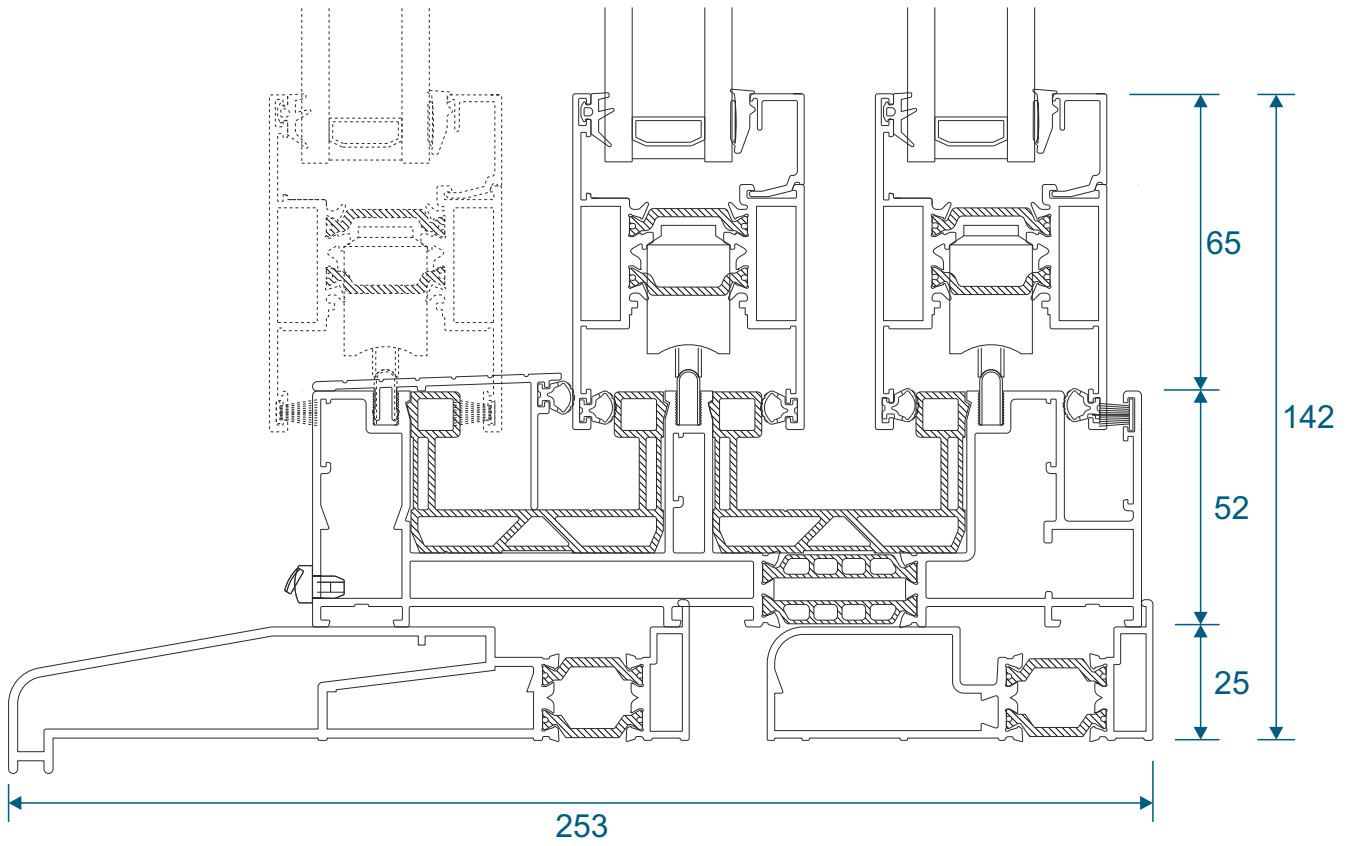

Three Track

Threshold With Cill