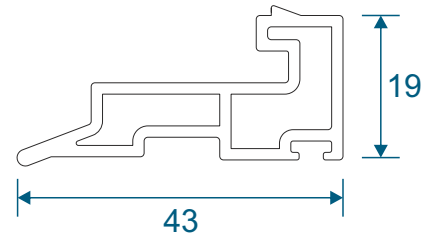

VG541 - Heavy Duty Meeting Stile

Head Extensions

VG570 - Two Track Head Extension For VG511

VG571 - Three Track Head Extension For VG513

Cills

ETC158 - 190mm Cill For Two Track VG511

ETC178 - 85mm Cill / ETC157 - 150mm Cill For Three Track VG513

PVC Parts & Extras

UG050 - PVC Infill

VG551 - PVC Interlock

VG552 - PVC Slim Interlock

VL72 - Weather Drip

Two Track

Threshold

Two Track

Threshold With Cill

Two Track

Head

Two Track

Head With Extension (Used For Trickle Vents)

Two Track

Jamb

Three Track