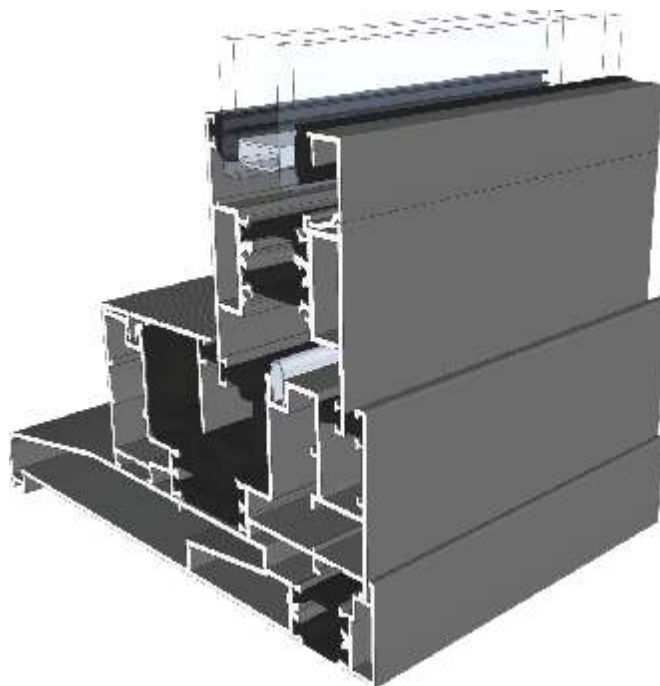

PVC Parts & Extras

UG050 - PVC Infill

VG551 - PVC Interlock

VG552 - PVC Slim Interlock

VL72 - Weather Drip

Two Track

Threshold

Two Track

Threshold With Cill

Two Track

Head

Two Track

Head With Extension (Used For Trickle Vents)

Two Track

Jamb

Three Track