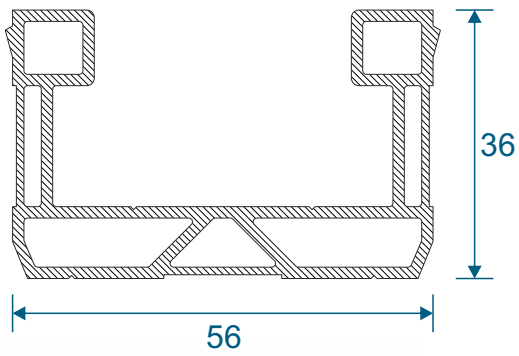

PVC Parts & Extras

UG050 - PVC Infill