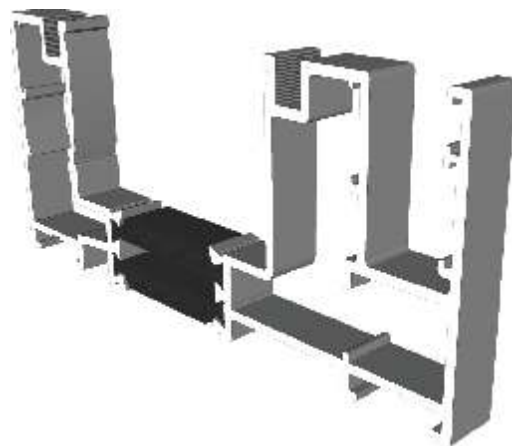

Outer Frames

VG511 - Two Track