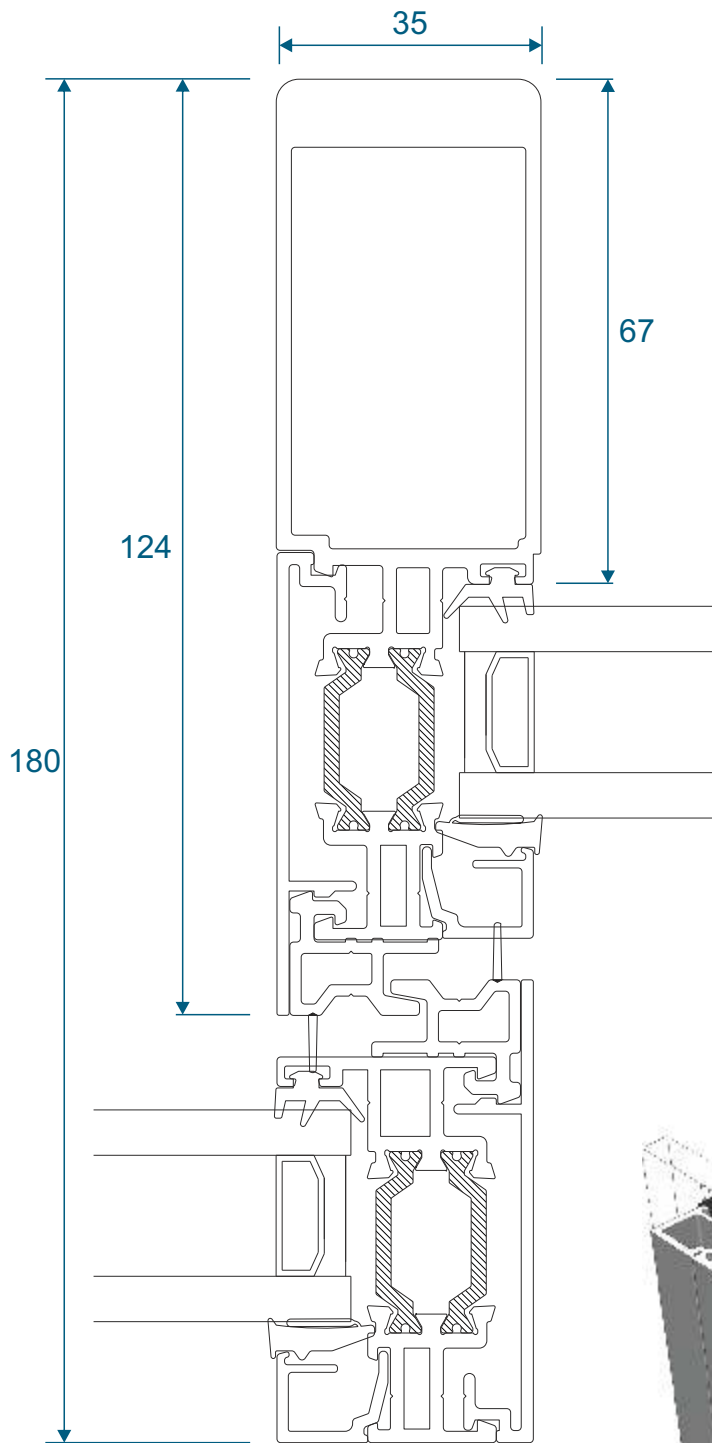

Penthouse Plus S Patio

Section Identification Guide

DURATION
WINDOWS

Contents

Profiles

Outer Frames	3
Sash & Beads	4
Cover Plates	5
Slim / Slim Reinforced Interlock	6
Reinforced Interlock	7
Meeting Stile	8
Head Extensions	9
Cills	10
PVC Parts & Extras	11

Threshold

Three Track

Threshold With Cill

Three Track

Head

Three Track

Head With Extension (Used For Trickle Vents)

Three Track

Jamb

Interlocks

Slim

Interlocks

Slim Reinforced

Interlocks

Standard

Interlocks