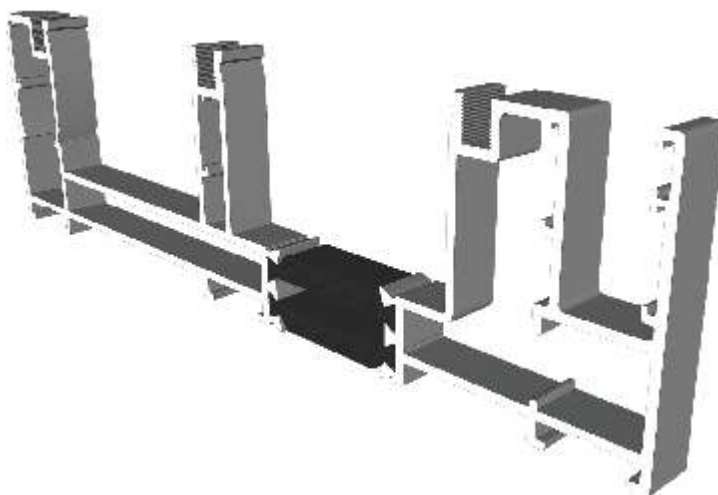

Two Track

Threshold	12
Threshold With Cill	13
Head	14
Head With Extension	15
Jamb	16

Three Track

Threshold	17
Threshold With Cill	18
Head	19
Head With Extension	20
Jamb	21

Interlocks

Slim	22
Slim Reinforced	23
Standard	24
Single Heavy Duty	25
Double Heavy Duty	26

Meeting Stiles

Standard	27
Heavy Duty	28

Outer Frames

VG511 - Two Track

VG513 - Three Track

Sash & Beads

VG520 - Sash

VG560 - 28mm Sash Bead

VG416 - 24mm Sash Bead

VG565 - Slim Interlock Bead

Cover Plates

VG514 - Two Track Cover

VG515 - Three Track Cover

VG537 - Slim Interlock Cover

VG530 - Interlock Cover

Slim Interlockers