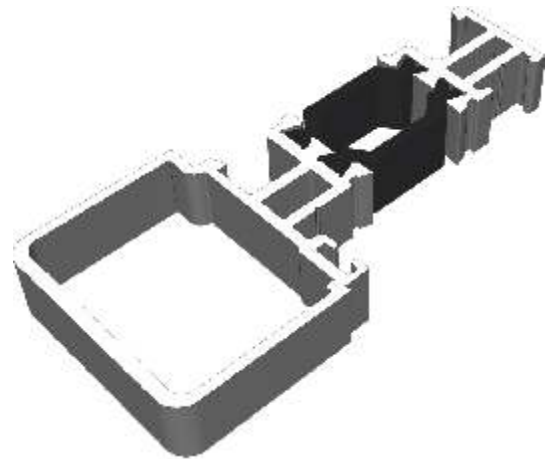

VG416 - 24mm Sash Bead

VG565 - Slim Interlock Bead

Cover Plates

VG514 - Two Track Cover

VG515 - Three Track Cover

VG537 - Slim Interlock Cover

VG530 - Interlock Cover

Slim Interlockers

VG535 - Slim Internal Interlock

VG536 - Slim External Interlock

VG539 - Slim Reinforced External Interlock

Heavy Duty Interlock

VG532 - Heavy Duty Section

VG533 - Heavy Duty Cover Cap

Meeting Stiles

VG540 - Meeting Stile