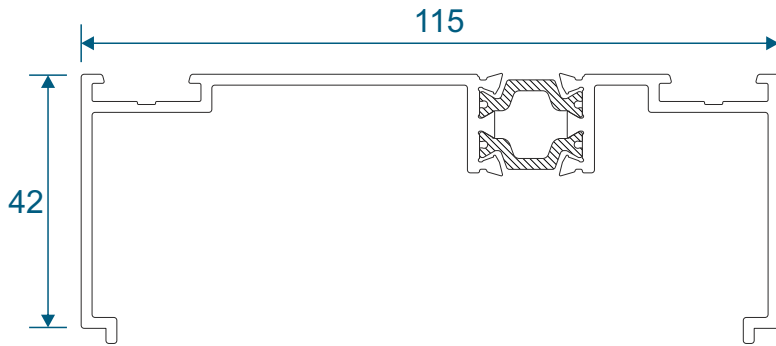

VG416 - 24mm Sash Bead

VG565 - Slim Interlock Bead

Cover Plates

VG514 - Two Track Cover

VG515 - Three Track Cover

VG537 - Slim Interlock Cover

VG530 - Interlock Cover

Slim Interlockers

VG535 - Slim Internal Interlock

VG536 - Slim External Interlock

VG539 - Slim Reinforced External Interlock

Heavy Duty Interlock

VG532 - Heavy Duty Section

VG533 - Heavy Duty Cover Cap

Meeting Stiles

VG540 - Meeting Stile

VG541 - Heavy Duty Meeting Stile

Head Extensions

VG570 - Two Track Head Extension For VG511

VG571 - Three Track Head Extension For VG513

Cills

ETC158 - 190mm Cill For Two Track VG511

ETC178 - 85mm Cill / ETC157 - 150mm Cill For Three Track VG513