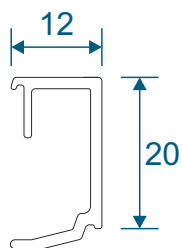

Penthouse Plus S Patio

Section Identification Guide

DURATION
WINDOWS

Contents

Profiles

Outer Frames	3
Sash & Beads	4
Cover Plates	5
Slim / Slim Reinforced Interlock	6
Reinforced Interlock	7
Meeting Stile	8
Head Extensions	9
Cills	10
PVC Parts & Extras	11

Two Track

Threshold	12
Threshold With Cill	13
Head	14
Head With Extension	15
Jamb	16

Three Track

Threshold	17
Threshold With Cill	18
Head	19
Head With Extension	20
Jamb	21

Interlocks

Slim	22
Slim Reinforced	23
Standard	24
Single Heavy Duty	25
Double Heavy Duty	26

Meeting Stiles

Standard	27
Heavy Duty	28

Outer Frames

VG511 - Two Track

VG513 - Three Track

Sash & Beads

VG520 - Sash

VG560 - 28mm Sash Bead

VG416 - 24mm Sash Bead

VG565 - Slim Interlock Bead

Cover Plates

VG514 - Two Track Cover

VG515 - Three Track Cover

VG537 - Slim Interlock Cover

VG530 - Interlock Cover

Slim Interlockers