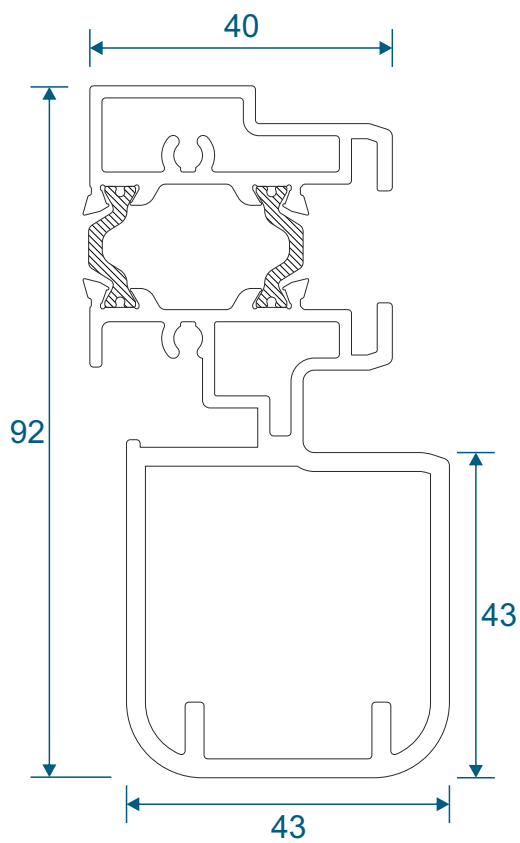

VG416 - 24mm Sash Bead

VG565 - Slim Interlock Bead

Cover Plates

VG514 - Two Track Cover

VG515 - Three Track Cover

VG537 - Slim Interlock Cover

VG530 - Interlock Cover

Slim Interlockers

VG535 - Slim Internal Interlock

VG536 - Slim External Interlock

VG539 - Slim Reinforced External Interlock

Heavy Duty Interlock

VG532 - Heavy Duty Section

VG533 - Heavy Duty Cover Cap

Meeting Stiles

VG540 - Meeting Stile

VG541 - Heavy Duty Meeting Stile

Head Extensions

VG570 - Two Track Head Extension For VG511

VG571 - Three Track Head Extension For VG513

Cills

ETC158 - 190mm Cill For Two Track VG511

ETC178 - 85mm Cill / ETC157 - 150mm Cill For Three Track VG513

PVC Parts & Extras

UG050 - PVC Infill

VG551 - PVC Interlock

VG552 - PVC Slim Interlock

VL72 - Weather Drip

Two Track

Threshold

Two Track