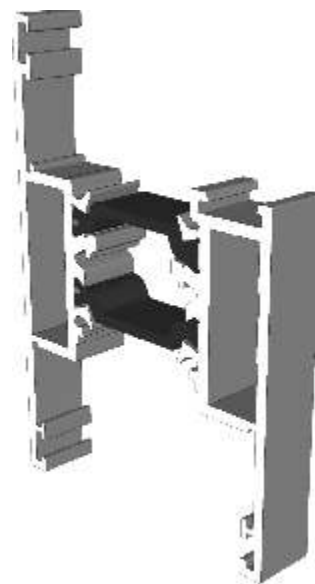

Penthouse Plus S Patio

Section Identification Guide

DURATION
WINDOWS

Contents

Profiles

Outer Frames	3
Sash & Beads	4
Cover Plates	5
Slim / Slim Reinforced Interlock	6
Reinforced Interlock	7
Meeting Stile	8
Head Extensions	9
Cills	10
PVC Parts & Extras	11

Two Track

Threshold	12
Threshold With Cill	13
Head	14
Head With Extension	15
Jamb	16

Three Track

Threshold	17
Threshold With Cill	18
Head	19
Head With Extension	20
Jamb	21

Interlocks

Slim	22
Slim Reinforced	23
Standard	24
Single Heavy Duty	25
Double Heavy Duty	26

Meeting Stiles

Standard	27
Heavy Duty	28

Outer Frames

VG511 - Two Track

VG513 - Three Track

Sash & Beads

VG520 - Sash

VG560 - 28mm Sash Bead

VG416 - 24mm Sash Bead

VG565 - Slim Interlock Bead

Cover Plates

VG514 - Two Track Cover

VG515 - Three Track Cover

VG537 - Slim Interlock Cover

VG530 - Interlock Cover

Slim Interlockers