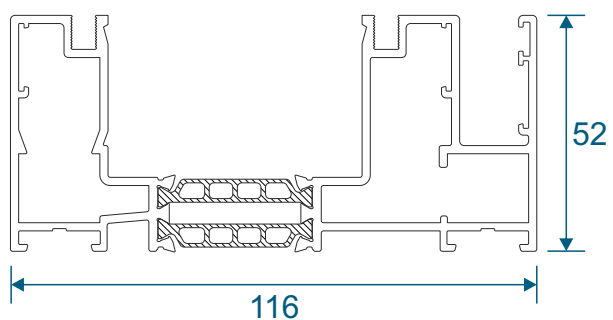

Penthouse Plus S Patio

Section Identification Guide

DURATION
WINDOWS

Contents

Profiles

Outer Frames	3
Sash & Beads	4
Cover Plates	5
Slim / Slim Reinforced Interlock	6
Reinforced Interlock	7
Meeting Stile	8
Head Extensions	9
Cills	10
PVC Parts & Extras	11

Two Track

Threshold	12
Threshold With Cill	13
Head	14
Head With Extension	15
Jamb	16

Three Track

Threshold	17
Threshold With Cill	18
Head	19
Head With Extension	20
Jamb	21

Interlocks

Slim	22
Slim Reinforced	23
Standard	24
Single Heavy Duty	25
Double Heavy Duty	26

Meeting Stiles

Standard	27
Heavy Duty	28

Outer Frames

VG511 - Two Track

VG513 - Three Track

Sash & Beads

VG520 - Sash

VG560 - 28mm Sash Bead

VG416 - 24mm Sash Bead

VG565 - Slim Interlock Bead

Cover Plates

VG514 - Two Track Cover

VG515 - Three Track Cover

VG537 - Slim Interlock Cover

VG530 - Interlock Cover

Slim Interlockers