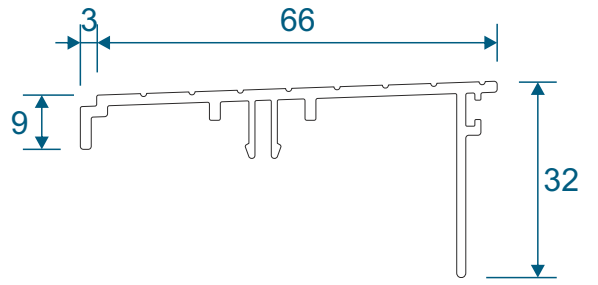

Meeting Stiles

Standard	27
Heavy Duty	28

Outer Frames

VG511 - Two Track

VG513 - Three Track

Sash & Beads

VG520 - Sash

VG560 - 28mm Sash Bead

VG416 - 24mm Sash Bead

VG565 - Slim Interlock Bead

Cover Plates

VG514 - Two Track Cover

VG515 - Three Track Cover

VG537 - Slim Interlock Cover

VG530 - Interlock Cover

Slim Interlockers

VG535 - Slim Internal Interlock

VG536 - Slim External Interlock

VG539 - Slim Reinforced External Interlock

Heavy Duty Interlock

VG532 - Heavy Duty Section

VG533 - Heavy Duty Cover Cap

Meeting Stiles

VG540 - Meeting Stile