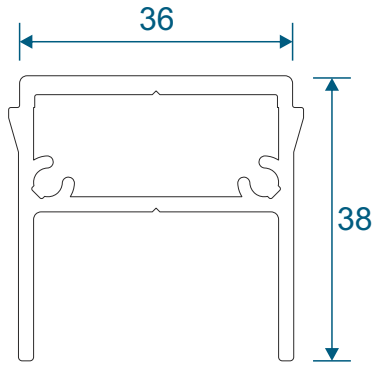

VG416 - 24mm Sash Bead

VG565 - Slim Interlock Bead

Cover Plates

VG514 - Two Track Cover

VG515 - Three Track Cover

VG537 - Slim Interlock Cover

VG530 - Interlock Cover

Slim Interlockers

VG535 - Slim Internal Interlock

VG536 - Slim External Interlock

VG539 - Slim Reinforced External Interlock

Heavy Duty Interlock

VG532 - Heavy Duty Section

VG533 - Heavy Duty Cover Cap

Meeting Stiles

VG540 - Meeting Stile

VG541 - Heavy Duty Meeting Stile

Head Extensions

VG570 - Two Track Head Extension For VG511

VG571 - Three Track Head Extension For VG513

Cills

ETC158 - 190mm Cill For Two Track VG511

ETC178 - 85mm Cill / ETC157 - 150mm Cill For Three Track VG513