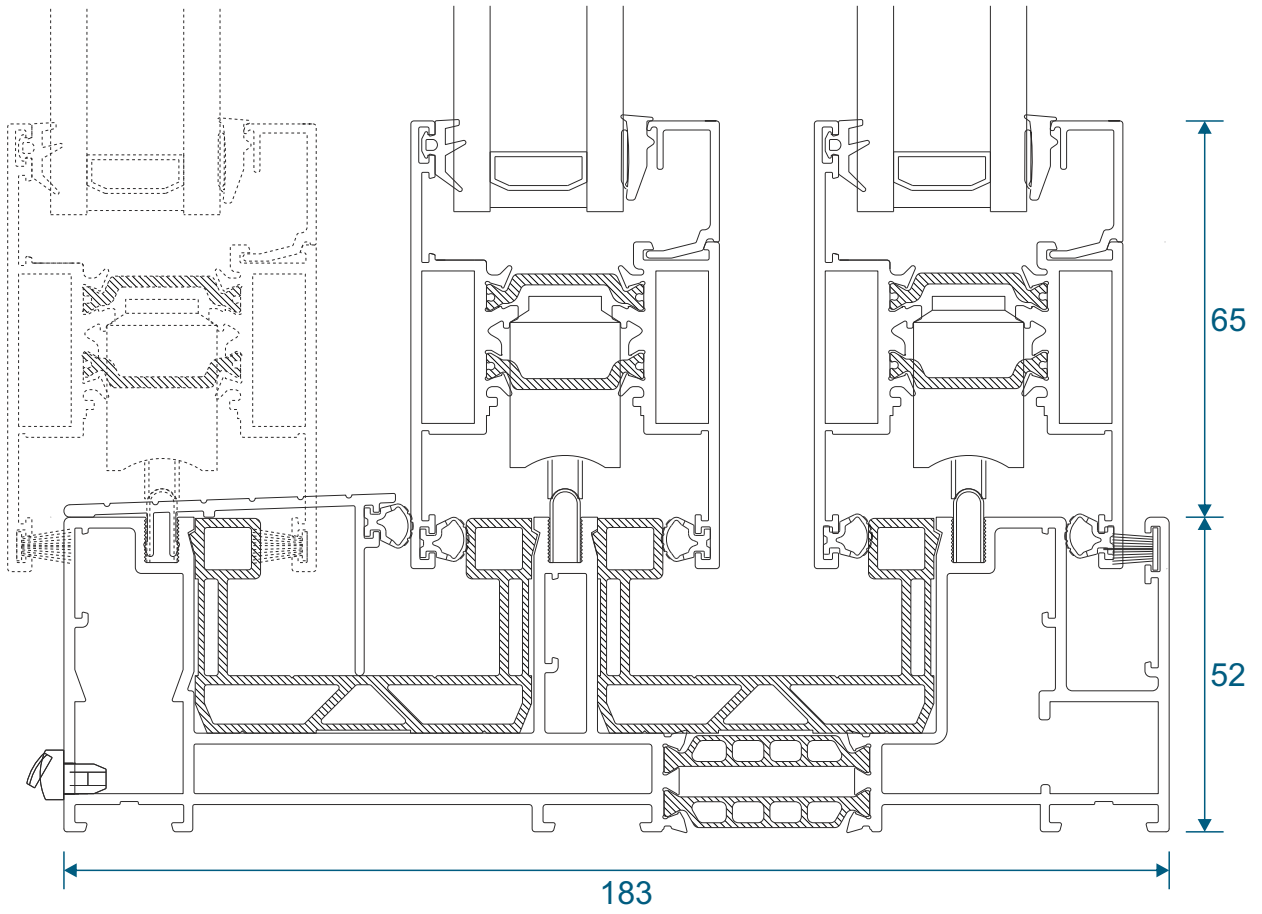

Three Track

Threshold