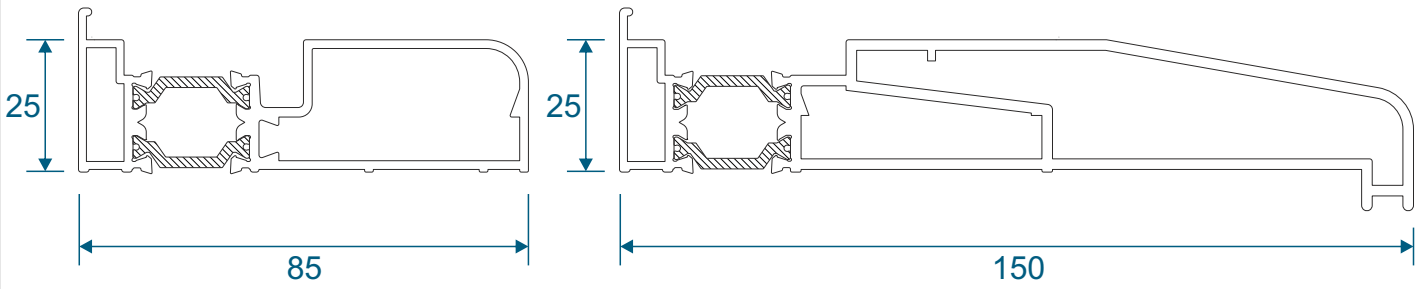

VG541 - Heavy Duty Meeting Stile

Head Extensions

VG570 - Two Track Head Extension For VG511

VG571 - Three Track Head Extension For VG513

Cills

ETC158 - 190mm Cill For Two Track VG511

ETC178 - 85mm Cill / ETC157 - 150mm Cill For Three Track VG513

PVC Parts & Extras

UG050 - PVC Infill

VG551 - PVC Interlock

VG552 - PVC Slim Interlock

VL72 - Weather Drip

Two Track

Threshold

Two Track

Threshold With Cill

Two Track

Head

Two Track

Head With Extension (Used For Trickle Vents)

Two Track

Jamb

Three Track