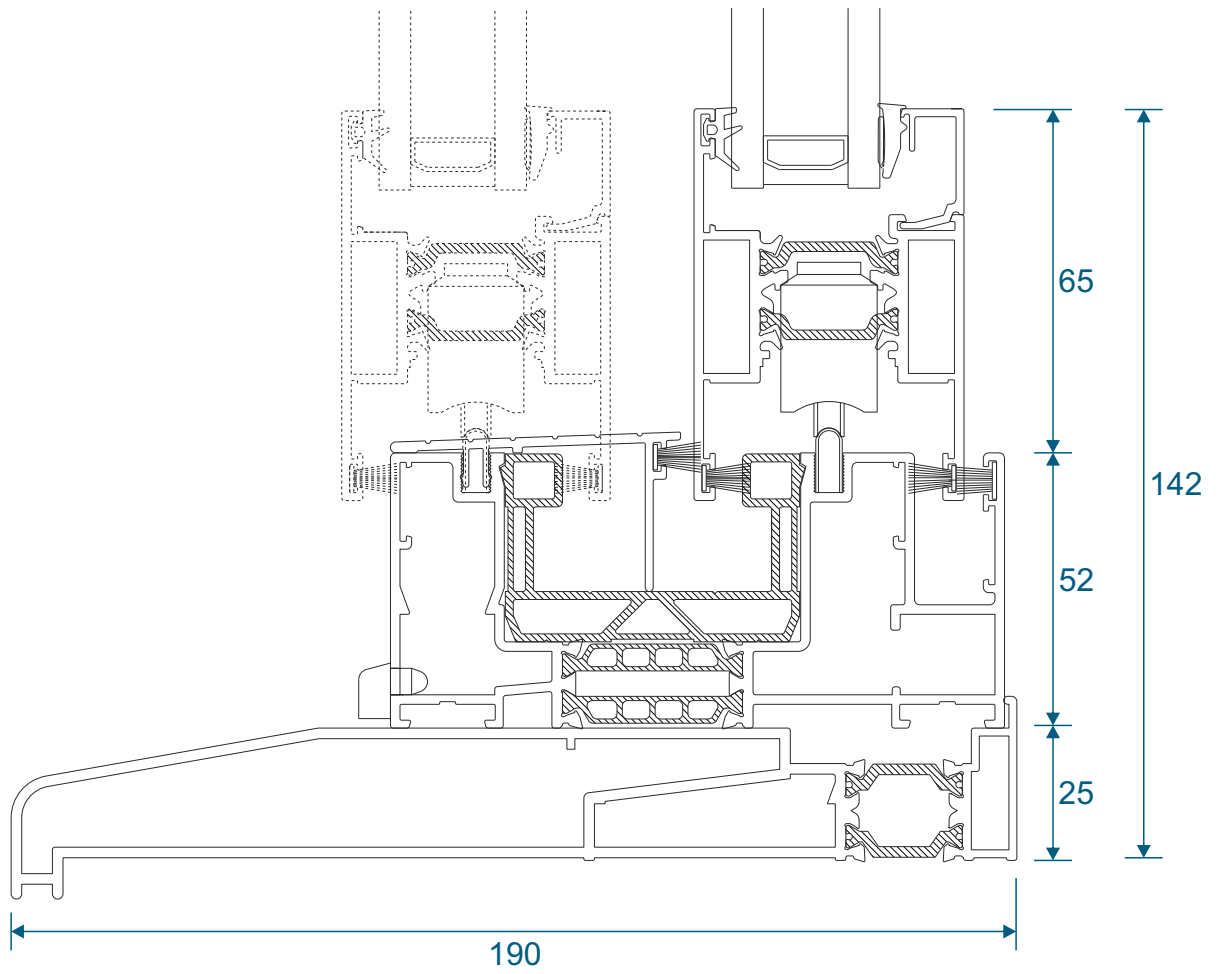

Two Track

Threshold With Cill