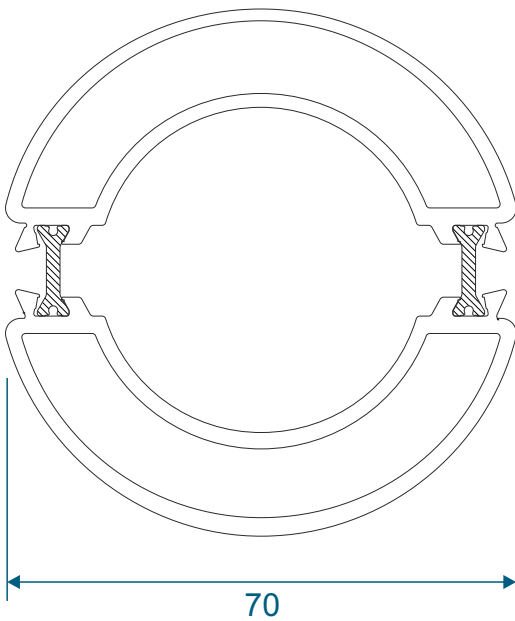

AD309 / AW635 - Large Flat

Extensions

AW725 - 20mm Extension For 58mm Frames

AW724 - 20mm Extension For 70mm Frames

AW728 - 40mm Extension For 70mm Frames

Corner Posts

AW721 - 90 Degree Post For 58mm Frame

AW720 - 90 Degree Post For 70mm Frame

Circular Bay Poles

AW712 - 60mm Circular Pole

AW722 - 70mm Circular Pole

Bay Poles

AW718 - 160° to 180° For 70mm Frame

AW717 - 140° to 160° For 70mm Frame

Bay Poles

AW716 - 120° to 140° For 70mm Frame