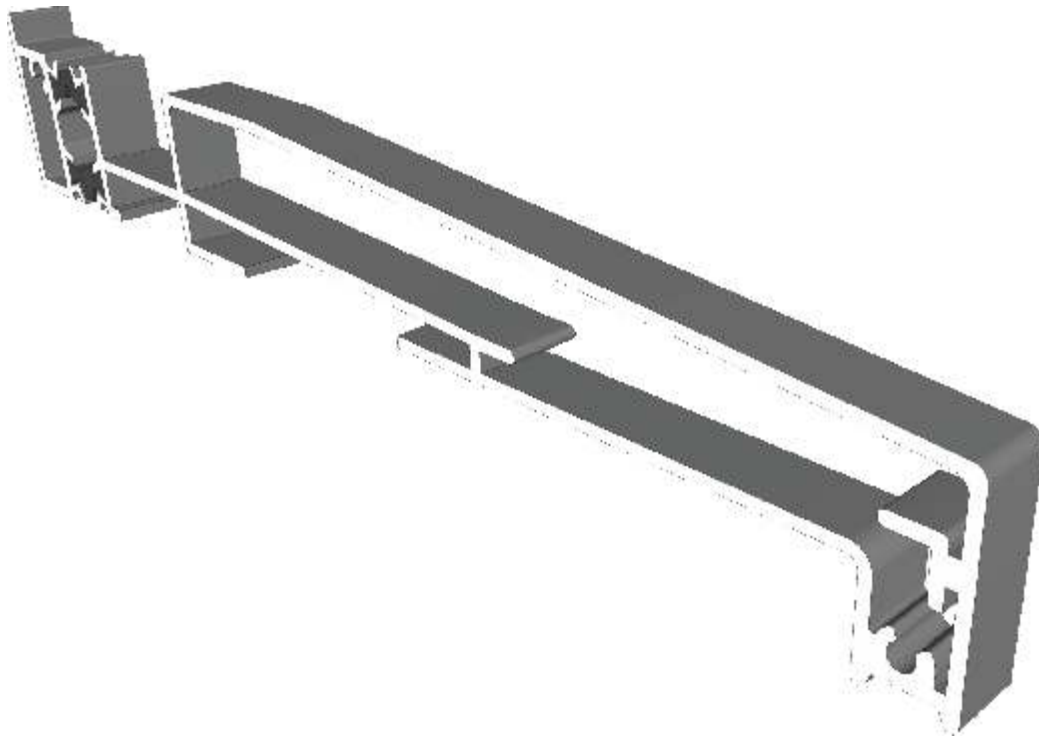

AW710 - Hidden Coupler For 58mm Frame

AW709 - Hidden Coupler For 70mm Frame

Cills

AW570 - 96mm Projection Cill

AW542 - 150mm Projection Cill

Cills

AW544 - 190mm Projection Cill

Using Frame AW604 - Open In