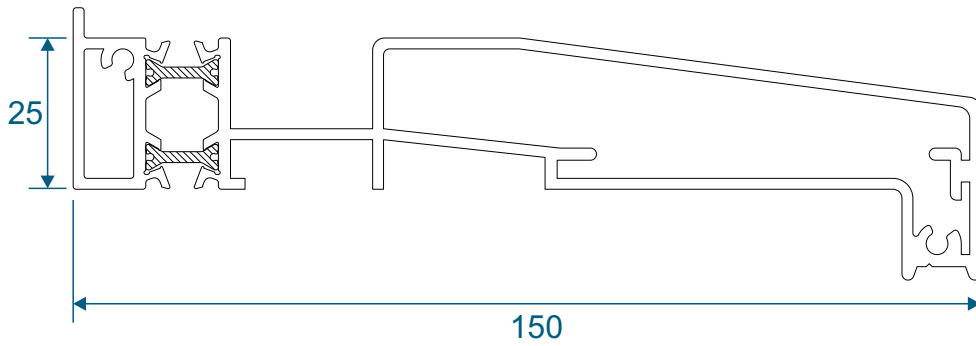

AW715 - 100° to 120° For 70mm Frame

Couplers

AW703 - 15mm Coupler For 58mm Frame

AW706 - 26mm Coupler For 58mm Frame

Couplers

AW702 - 15mm Coupler For 70mm Frame

AW705 - 26mm Coupler For 70mm Frame

Couplers

AW710 - Hidden Coupler For 58mm Frame

AW709 - Hidden Coupler For 70mm Frame

Cills

AW570 - 96mm Projection Cill

AW542 - 150mm Projection Cill

Cills

AW544 - 190mm Projection Cill

Using Frame AW604 - Open In

Head, Jambs & Cill

Using Frame AW604 - Open Out

Head, Jambs & Cill

Using Frame AW605 - Open In

Head, Jambs & Cill

Using Frame AW605 - Open Out

Head, Jambs & Cill

Using Frame AW603 - Open Out Only