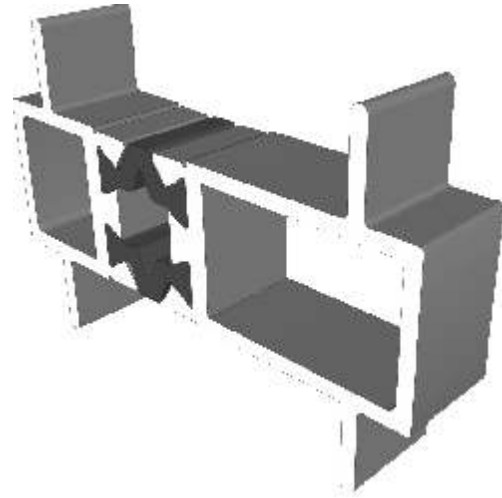

Couplers

AW710 - Hidden Coupler For 58mm Frame