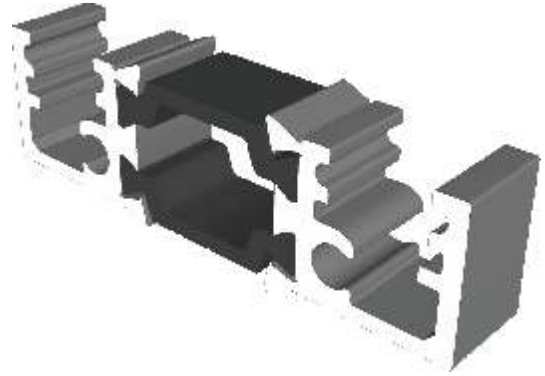

AW623 - Deep Direct Fix

Door Sashes

AD200 - Open In Sash

AD201 - Open Out Sash

Low Threshold

AD100 - Low Threshold

AD131 - Threshold Adaptor

Mullion, Beads & Drips

AD300 - Floating Mullion

AW660 - 28mm Bead

AW513 - 28mm Bead

TW118 - Drip Bar

RD13 - Drip Bar

Transoms, Mullions & Midrails

AD306 / AW632 - Slim Flat

AD308 / AW634 - Wide Flat