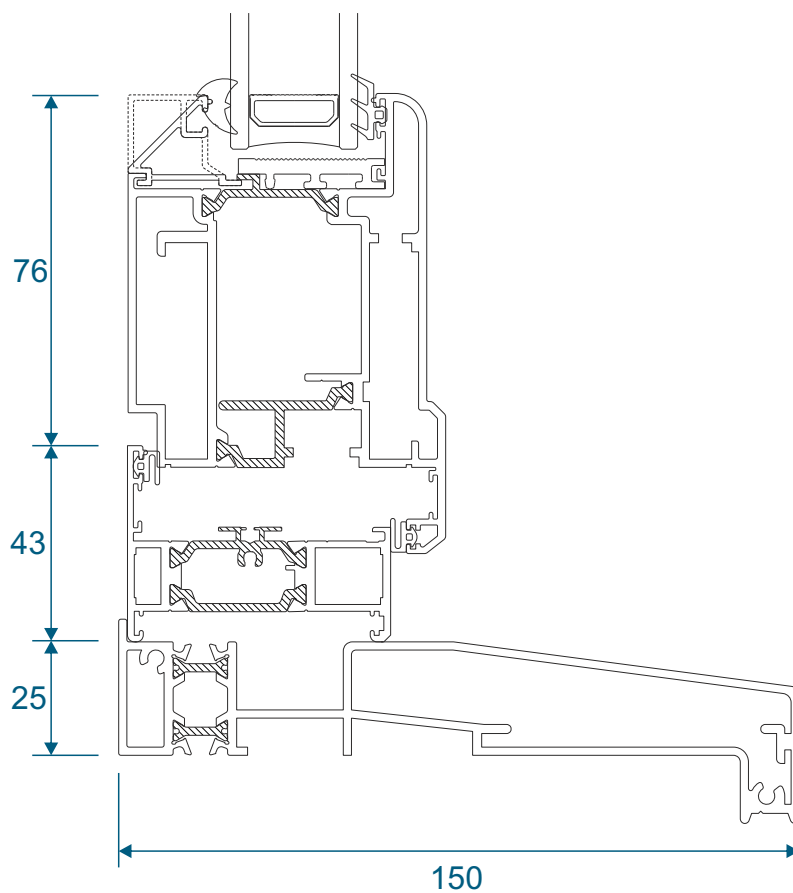

Using Frame AW604 - Open Out

Head, Jambs & Cill