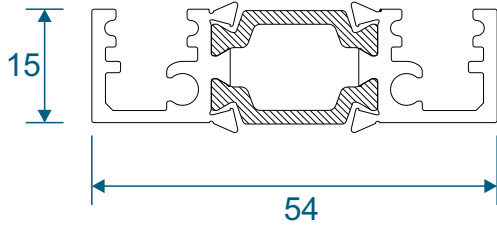

AW623 - Deep Direct Fix

Door Sashes

AD200 - Open In Sash

AD201 - Open Out Sash

Low Threshold

AD100 - Low Threshold

AD131 - Threshold Adaptor

Mullion, Beads & Drips