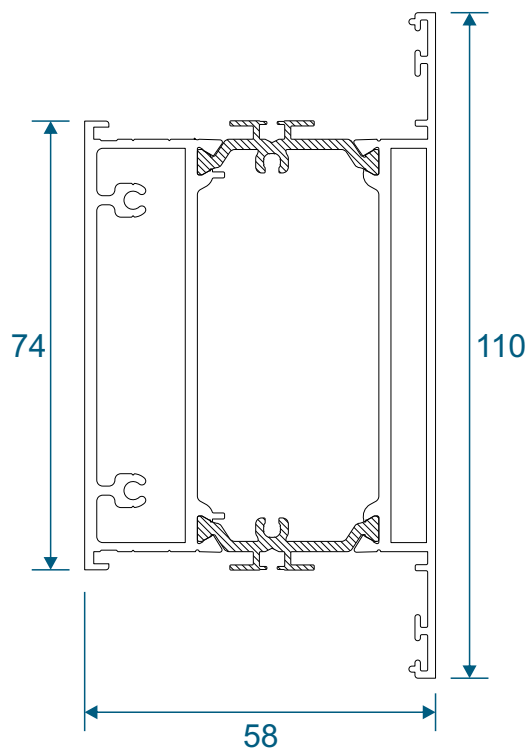

AD300 - Floating Mullion

AW660 - 28mm Bead

AW513 - 28mm Bead

TW118 - Drip Bar

RD13 - Drip Bar

Transoms, Mullions & Midrails

AD306 / AW632 - Slim Flat

AD308 / AW634 - Wide Flat

AD309 / AW635 - Large Flat

Extensions

AW725 - 20mm Extension For 58mm Frames

AW724 - 20mm Extension For 70mm Frames

AW728 - 40mm Extension For 70mm Frames

Corner Posts

AW721 - 90 Degree Post For 58mm Frame

AW720 - 90 Degree Post For 70mm Frame

Circular Bay Poles

AW712 - 60mm Circular Pole

AW722 - 70mm Circular Pole

Bay Poles

AW718 - 160° to 180° For 70mm Frame

AW717 - 140° to 160° For 70mm Frame

Bay Poles

AW716 - 120° to 140° For 70mm Frame