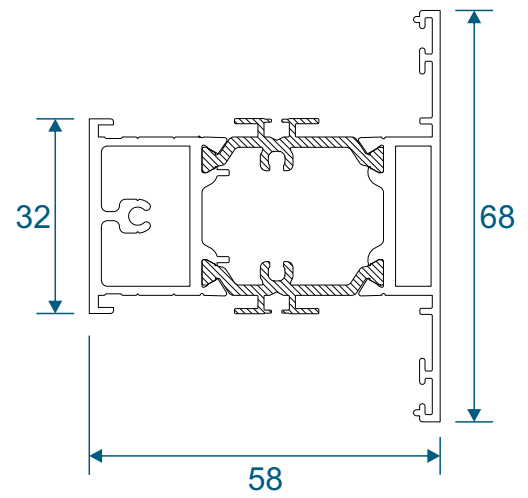

AD309 / AW635 - Large Flat

Extensions

AW725 - 20mm Extension For 58mm Frames

AW724 - 20mm Extension For 70mm Frames

AW728 - 40mm Extension For 70mm Frames

Corner Posts

AW721 - 90 Degree Post For 58mm Frame

AW720 - 90 Degree Post For 70mm Frame

Circular Bay Poles

AW712 - 60mm Circular Pole

AW722 - 70mm Circular Pole

Bay Poles

AW718 - 160° to 180° For 70mm Frame

AW717 - 140° to 160° For 70mm Frame

Bay Poles

AW716 - 120° to 140° For 70mm Frame