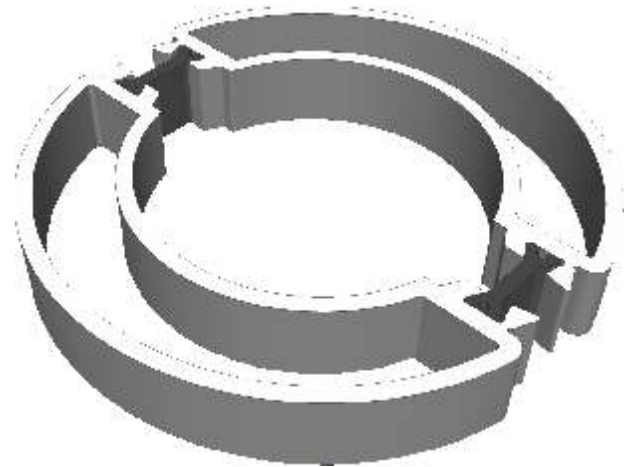

AD309 / AW635 - Large Flat

Extensions

AW725 - 20mm Extension For 58mm Frames

AW724 - 20mm Extension For 70mm Frames

AW728 - 40mm Extension For 70mm Frames

Corner Posts

AW721 - 90 Degree Post For 58mm Frame

AW720 - 90 Degree Post For 70mm Frame

Circular Bay Poles

AW712 - 60mm Circular Pole

AW722 - 70mm Circular Pole

Bay Poles

AW718 - 160° to 180° For 70mm Frame

AW717 - 140° to 160° For 70mm Frame

Bay Poles

AW716 - 120° to 140° For 70mm Frame