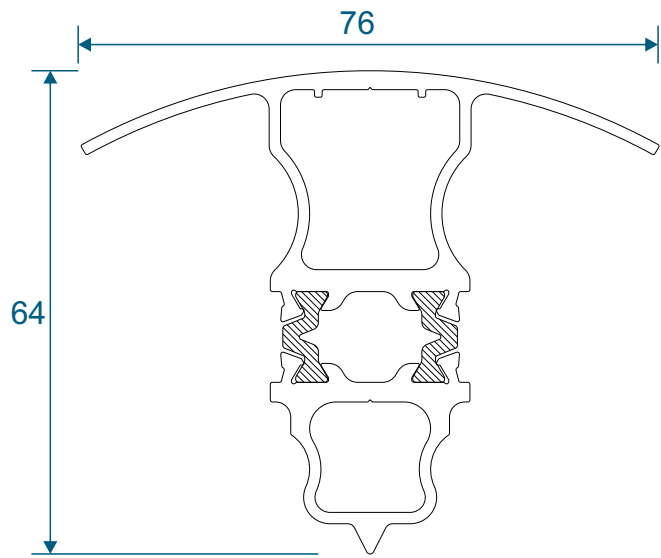

AD309 / AW635 - Large Flat

Extensions

AW725 - 20mm Extension For 58mm Frames

AW724 - 20mm Extension For 70mm Frames

AW728 - 40mm Extension For 70mm Frames

Corner Posts

AW721 - 90 Degree Post For 58mm Frame

AW720 - 90 Degree Post For 70mm Frame

Circular Bay Poles

AW712 - 60mm Circular Pole

AW722 - 70mm Circular Pole

Bay Poles

AW718 - 160° to 180° For 70mm Frame

AW717 - 140° to 160° For 70mm Frame

Bay Poles

AW716 - 120° to 140° For 70mm Frame

AW715 - 100° to 120° For 70mm Frame

Couplers

AW703 - 15mm Coupler For 58mm Frame

AW706 - 26mm Coupler For 58mm Frame

Couplers

AW702 - 15mm Coupler For 70mm Frame

AW705 - 26mm Coupler For 70mm Frame

Couplers