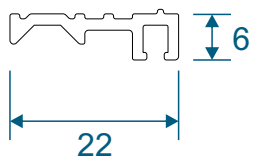

AW623 - Deep Direct Fix

Door Sashes

AD200 - Open In Sash

AD201 - Open Out Sash

Low Threshold

AD100 - Low Threshold

AD131 - Threshold Adaptor

Mullion, Beads & Drips