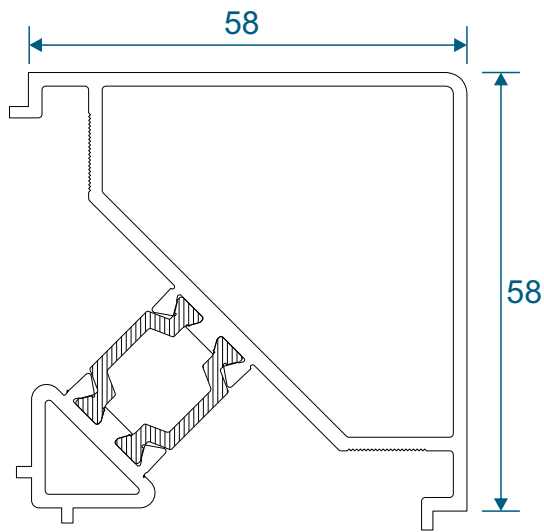

AD309 / AW635 - Large Flat

Extensions

AW725 - 20mm Extension For 58mm Frames

AW724 - 20mm Extension For 70mm Frames

AW728 - 40mm Extension For 70mm Frames

Corner Posts

AW721 - 90 Degree Post For 58mm Frame

AW720 - 90 Degree Post For 70mm Frame

Circular Bay Poles

AW712 - 60mm Circular Pole

AW722 - 70mm Circular Pole

Bay Poles

AW718 - 160° to 180° For 70mm Frame

AW717 - 140° to 160° For 70mm Frame

Bay Poles

AW716 - 120° to 140° For 70mm Frame