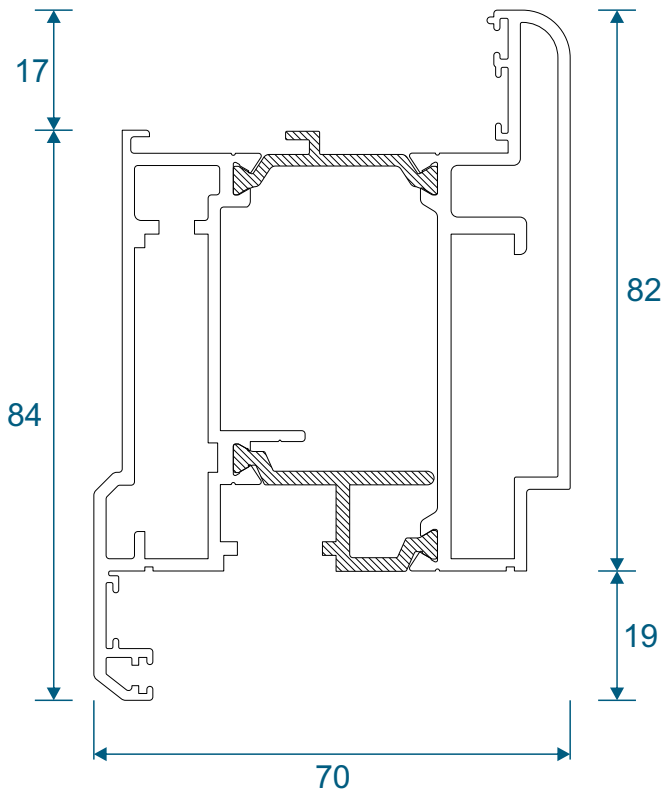

Door Sashes

AD200 - Open In Sash