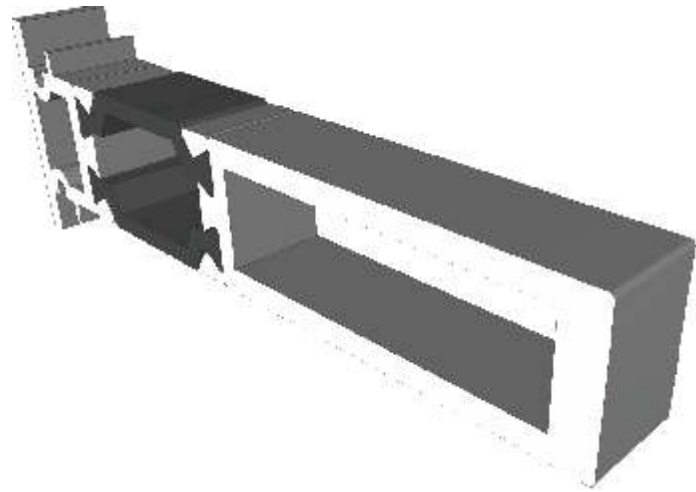

AW715 - 100° to 120° For 70mm Frame

Couplers

AW703 - 15mm Coupler For 58mm Frame

AW706 - 26mm Coupler For 58mm Frame

Couplers

AW702 - 15mm Coupler For 70mm Frame

AW705 - 26mm Coupler For 70mm Frame

Couplers