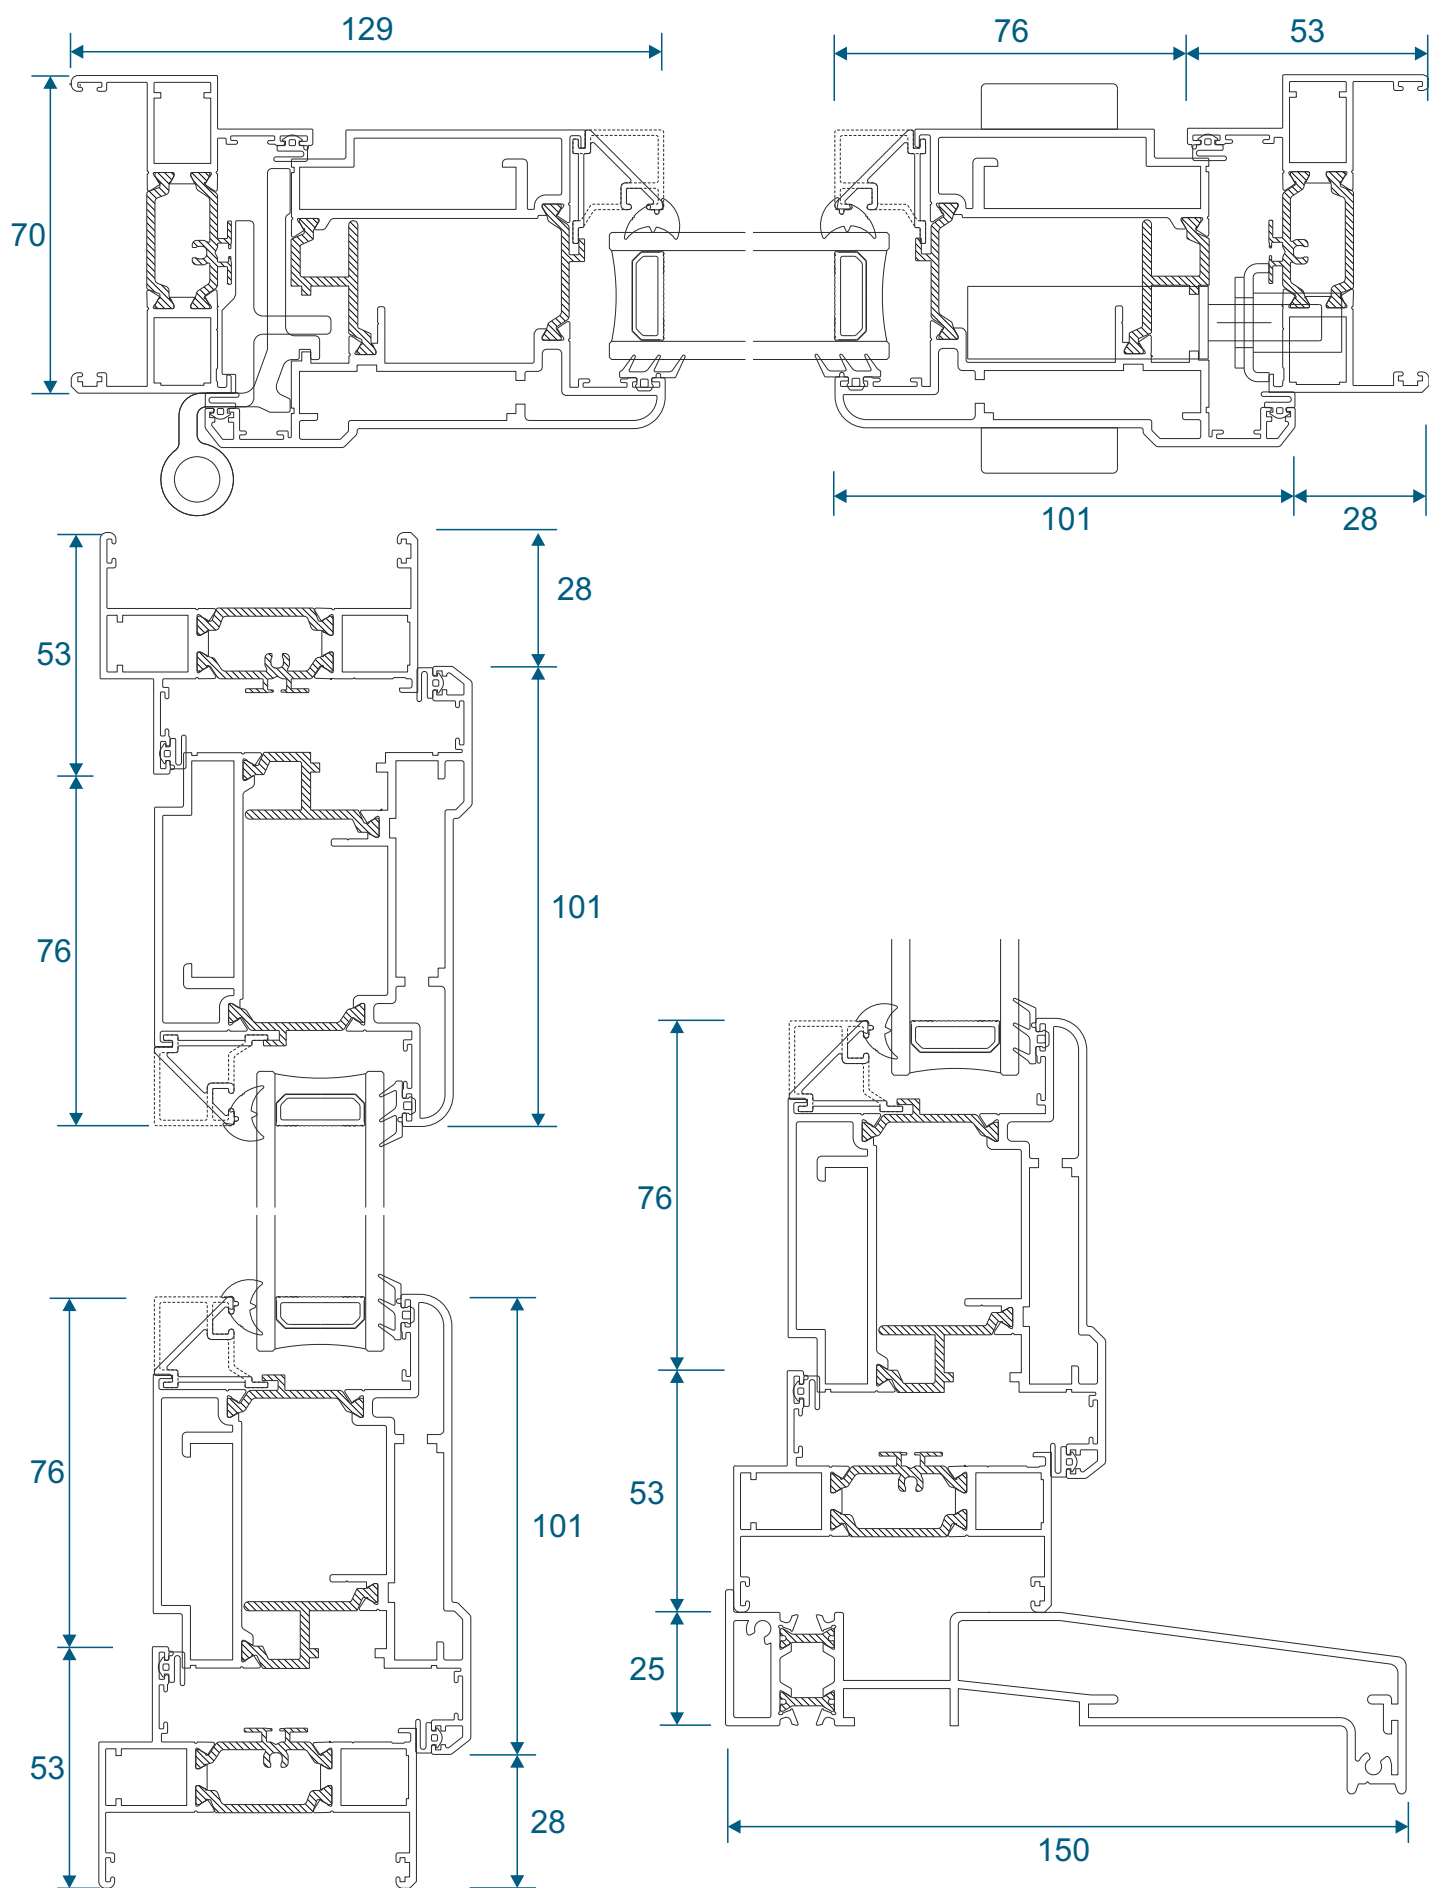

Using Frame AW622 - Open Out

Head, Jambs & Cill

All sizes in millimetres