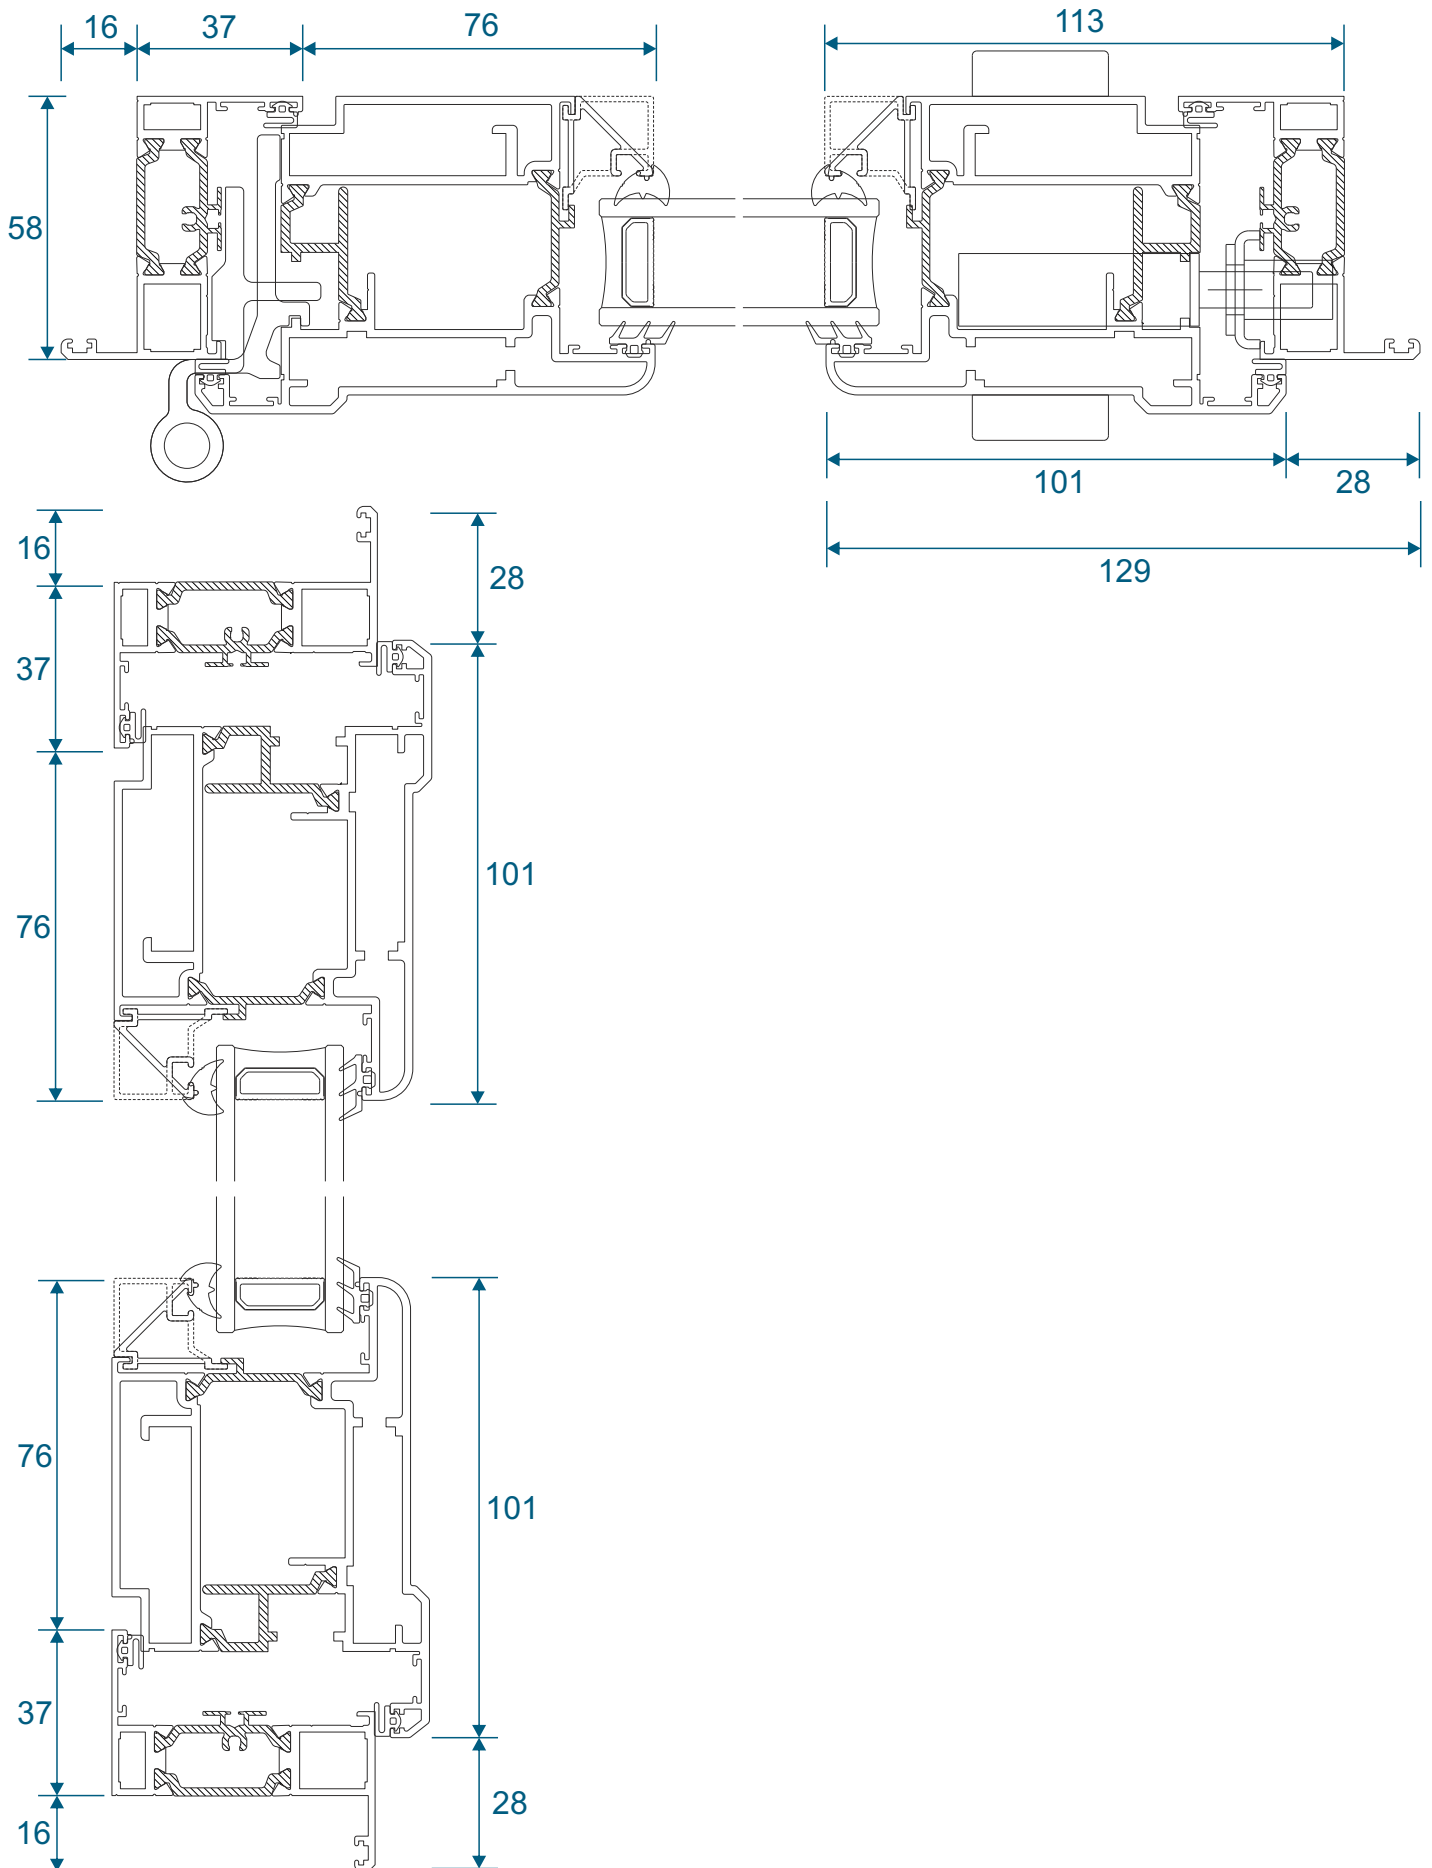

Using Frame AW603 - Open Out Only

Head, Jambs & Cill