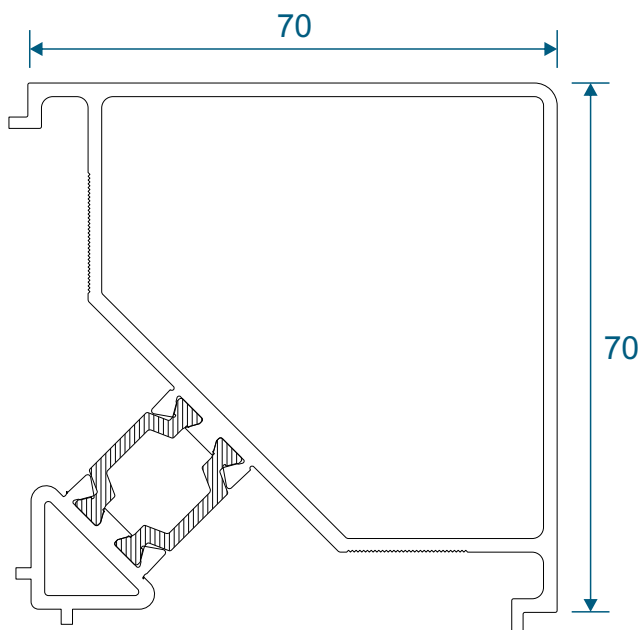

AD309 / AW635 - Large Flat

Extensions

AW725 - 20mm Extension For 58mm Frames

AW724 - 20mm Extension For 70mm Frames

AW728 - 40mm Extension For 70mm Frames

Corner Posts

AW721 - 90 Degree Post For 58mm Frame

AW720 - 90 Degree Post For 70mm Frame

Circular Bay Poles

AW712 - 60mm Circular Pole

AW722 - 70mm Circular Pole

Bay Poles

AW718 - 160° to 180° For 70mm Frame

AW717 - 140° to 160° For 70mm Frame

Bay Poles

AW716 - 120° to 140° For 70mm Frame