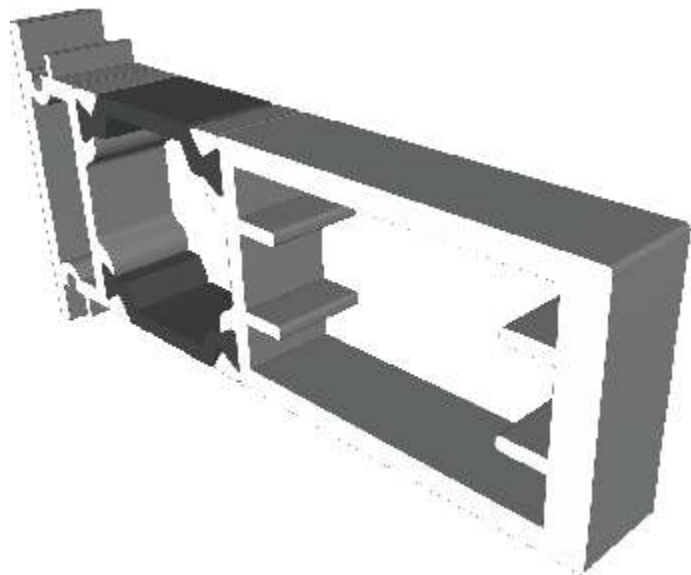

AW715 - 100° to 120° For 70mm Frame

Couplers

AW703 - 15mm Coupler For 58mm Frame

AW706 - 26mm Coupler For 58mm Frame

Couplers

AW702 - 15mm Coupler For 70mm Frame

AW705 - 26mm Coupler For 70mm Frame

Couplers

AW710 - Hidden Coupler For 58mm Frame

AW709 - Hidden Coupler For 70mm Frame

Cills

AW570 - 96mm Projection Cill

AW542 - 150mm Projection Cill

Cills

AW544 - 190mm Projection Cill

Using Frame AW604 - Open In