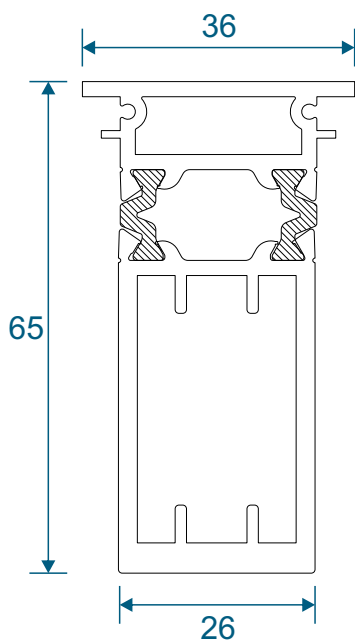

AD309 / AW635 - Large Flat

Extensions

AW725 - 20mm Extension For 58mm Frames

AW724 - 20mm Extension For 70mm Frames

AW728 - 40mm Extension For 70mm Frames

Corner Posts

AW721 - 90 Degree Post For 58mm Frame

AW720 - 90 Degree Post For 70mm Frame

Circular Bay Poles

AW712 - 60mm Circular Pole

AW722 - 70mm Circular Pole

Bay Poles

AW718 - 160° to 180° For 70mm Frame

AW717 - 140° to 160° For 70mm Frame

Bay Poles

AW716 - 120° to 140° For 70mm Frame

AW715 - 100° to 120° For 70mm Frame

Couplers

AW703 - 15mm Coupler For 58mm Frame

AW706 - 26mm Coupler For 58mm Frame

Couplers

AW702 - 15mm Coupler For 70mm Frame

AW705 - 26mm Coupler For 70mm Frame

Couplers

AW710 - Hidden Coupler For 58mm Frame

AW709 - Hidden Coupler For 70mm Frame

Cills

AW570 - 96mm Projection Cill

AW542 - 150mm Projection Cill

Cills

AW544 - 190mm Projection Cill

Using Frame AW604 - Open In