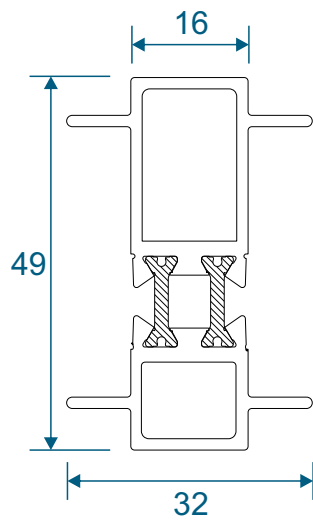

AD309 / AW635 - Large Flat

Extensions

AW725 - 20mm Extension For 58mm Frames

AW724 - 20mm Extension For 70mm Frames

AW728 - 40mm Extension For 70mm Frames

Corner Posts

AW721 - 90 Degree Post For 58mm Frame

AW720 - 90 Degree Post For 70mm Frame

Circular Bay Poles

AW712 - 60mm Circular Pole

AW722 - 70mm Circular Pole

Bay Poles

AW718 - 160° to 180° For 70mm Frame

AW717 - 140° to 160° For 70mm Frame

Bay Poles

AW716 - 120° to 140° For 70mm Frame

AW715 - 100° to 120° For 70mm Frame

Couplers

AW703 - 15mm Coupler For 58mm Frame

AW706 - 26mm Coupler For 58mm Frame

Couplers

AW702 - 15mm Coupler For 70mm Frame

AW705 - 26mm Coupler For 70mm Frame

Couplers

AW710 - Hidden Coupler For 58mm Frame

AW709 - Hidden Coupler For 70mm Frame

Cills

AW570 - 96mm Projection Cill

AW542 - 150mm Projection Cill

Cills

AW544 - 190mm Projection Cill

Using Frame AW604 - Open In