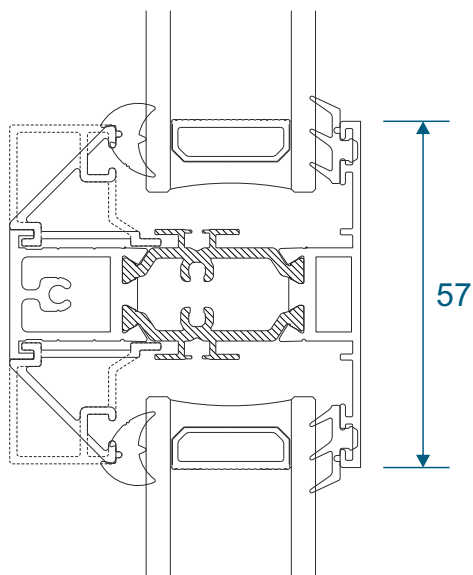

Head, Jambs & Cill

Using Frame AW602 - Open In

Head, Jamb & Cill

All sizes in millimetres

Using Frame AW602 - Open Out

Head, Jambs & Cill

Using Frame AW622 - Open In

Head, Jambs & Cill

Using Frame AW622 - Open Out

Head, Jambs & Cill

All sizes in millimetres

Meeting Stile

Open In

Open Out

Low Threshold

Open In

Open Out

Using Transoms, Mullions Or Midrails

AD309 / AW635

AD308 / AW634

AD306 / AW632

Deep Head For Vents

Open In - AW608

Open In - AW607

Open In - AW623

Open Out - AW608

Open Out - AW607

Open Out - AW623

Main Office & Factory

Units 4-5, t: 01268 681612 (15 lines)
Charfleets Road, f: 01268 510058
Canvey Island, e: sales@duration.co.uk
Essex. SS8 0PQ w: www.duration.co.uk