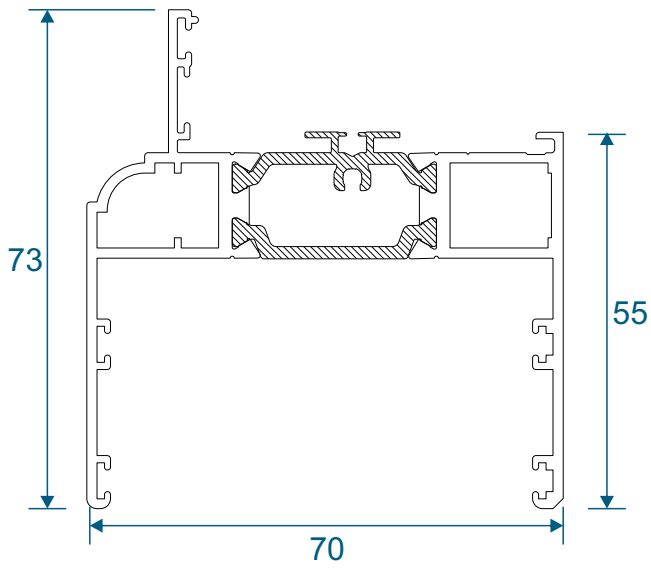

<u>Low Threshold</u>	30
-----------------------------	----

<u>Transoms, Mullions & Midrails</u>	31
---	----

<u>Deep Heads For Vents</u>	32
------------------------------------	----

58mm Outer Frames

AW604 - Slim Equal Leg

AW605 - Standard Equal Leg

AW603 - Odd Leg (open out doors only)

70mm Outer Frames

AW602 - Ovolo Equal Leg

AW622 - Standard Direct Fix

Deep Outer Frames

AW608 - Deep Equal Leg

AW607 - Deep Ovolo