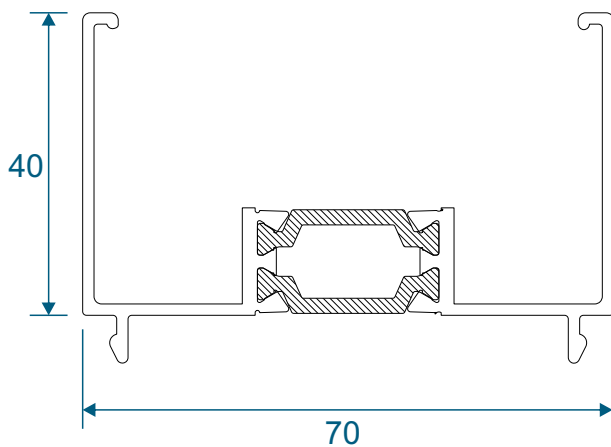

AD309 / AW635 - Large Flat

Extensions

AW725 - 20mm Extension For 58mm Frames

AW724 - 20mm Extension For 70mm Frames

AW728 - 40mm Extension For 70mm Frames

Corner Posts

AW721 - 90 Degree Post For 58mm Frame

AW720 - 90 Degree Post For 70mm Frame

Circular Bay Poles

AW712 - 60mm Circular Pole

AW722 - 70mm Circular Pole

Bay Poles

AW718 - 160° to 180° For 70mm Frame

AW717 - 140° to 160° For 70mm Frame

Bay Poles

AW716 - 120° to 140° For 70mm Frame