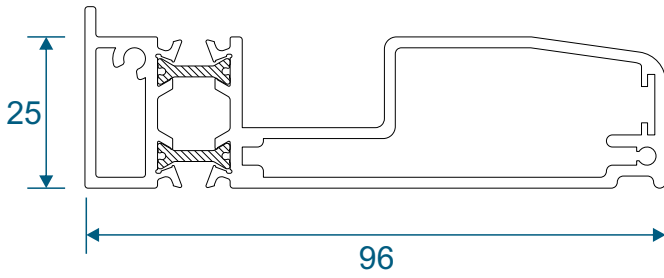

AW710 - Hidden Coupler For 58mm Frame

AW709 - Hidden Coupler For 70mm Frame

Cills

AW570 - 96mm Projection Cill

AW542 - 150mm Projection Cill

Cills

AW544 - 190mm Projection Cill

Using Frame AW604 - Open In

Head, Jambs & Cill

Using Frame AW604 - Open Out

Head, Jambs & Cill

Using Frame AW605 - Open In

Head, Jambs & Cill

Using Frame AW605 - Open Out

Head, Jambs & Cill

Using Frame AW603 - Open Out Only