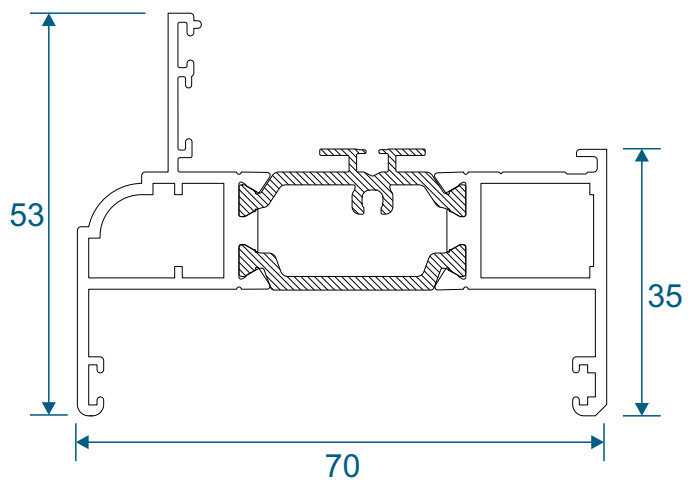

<u>Low Threshold</u>	30
-----------------------------	----

<u>Transoms, Mullions & Midrails</u>	31
---	----

<u>Deep Heads For Vents</u>	32
------------------------------------	----

58mm Outer Frames

AW604 - Slim Equal Leg

AW605 - Standard Equal Leg

AW603 - Odd Leg (open out doors only)

70mm Outer Frames

AW602 - Ovolo Equal Leg

AW622 - Standard Direct Fix

Deep Outer Frames

AW608 - Deep Equal Leg

AW607 - Deep Ovolo