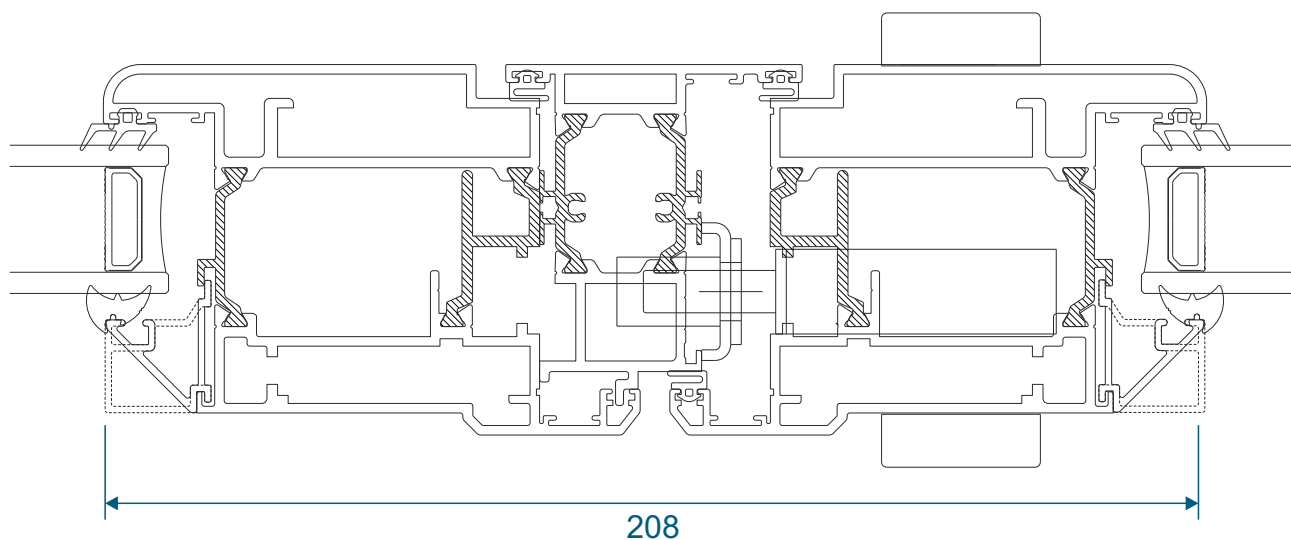

Using Frame AW622 - Open Out

Head, Jambs & Cill

All sizes in millimetres

Meeting Stile

Open In

Open Out

Low Threshold

Open In