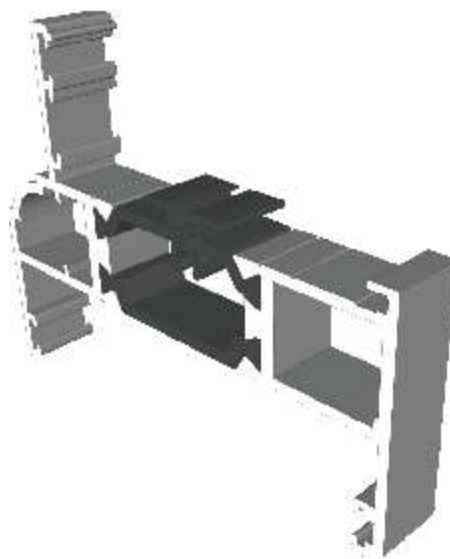

<u>Low Threshold</u>	30
-----------------------------	----

<u>Transoms, Mullions & Midrails</u>	31
---	----

<u>Deep Heads For Vents</u>	32
------------------------------------	----

58mm Outer Frames

AW604 - Slim Equal Leg

AW605 - Standard Equal Leg

AW603 - Odd Leg (open out doors only)

70mm Outer Frames

AW602 - Ovolo Equal Leg

AW622 - Standard Direct Fix

Deep Outer Frames

AW608 - Deep Equal Leg

AW607 - Deep Ovolo