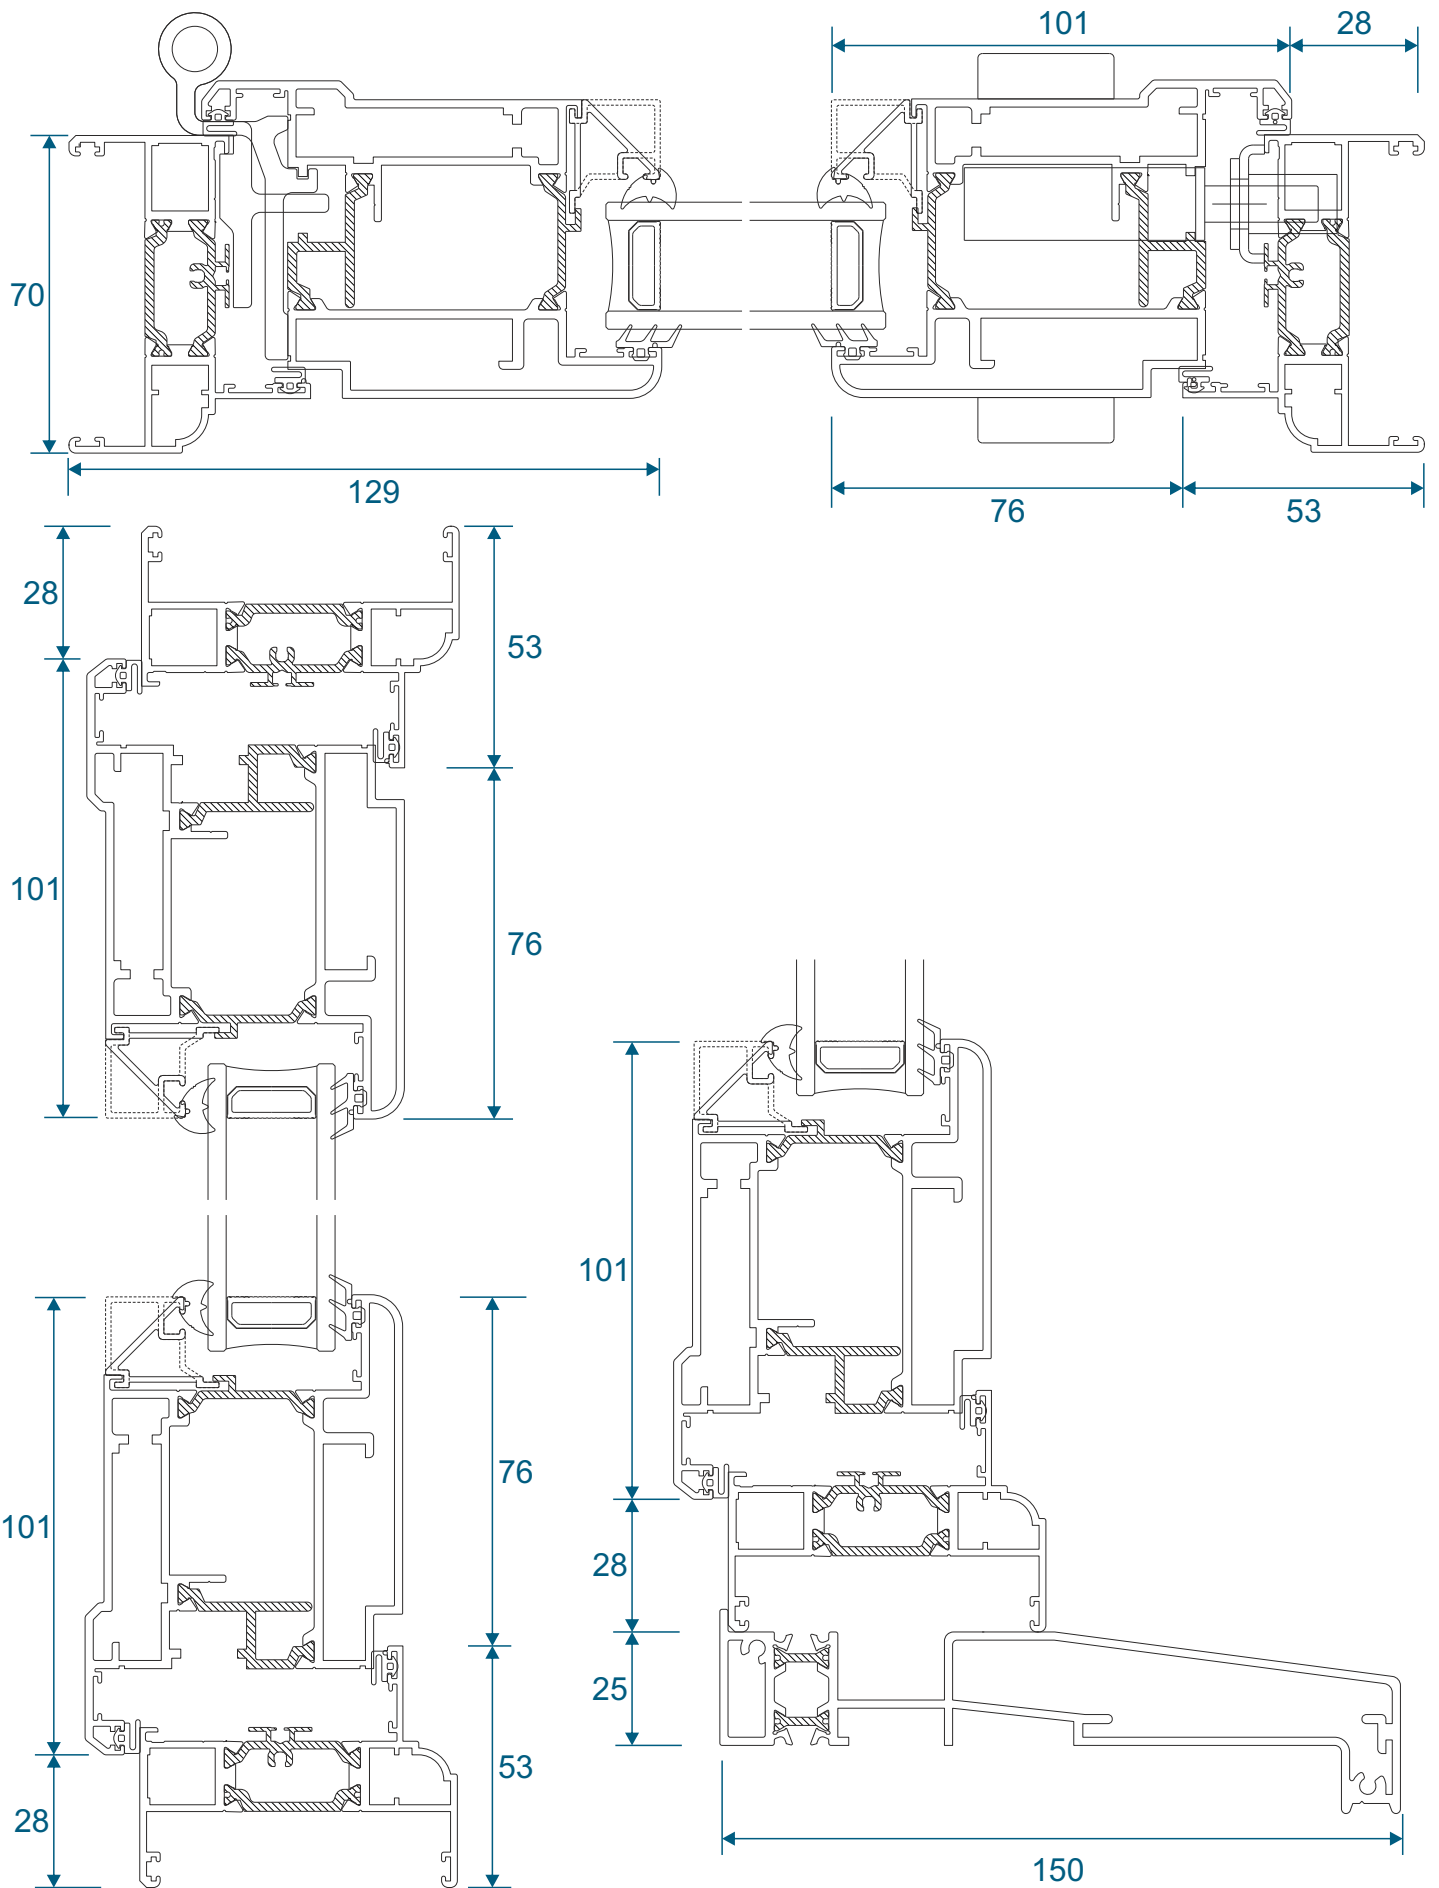

Using Frame AW602 - Open In

Head, Jamb & Cill

All sizes in millimetres