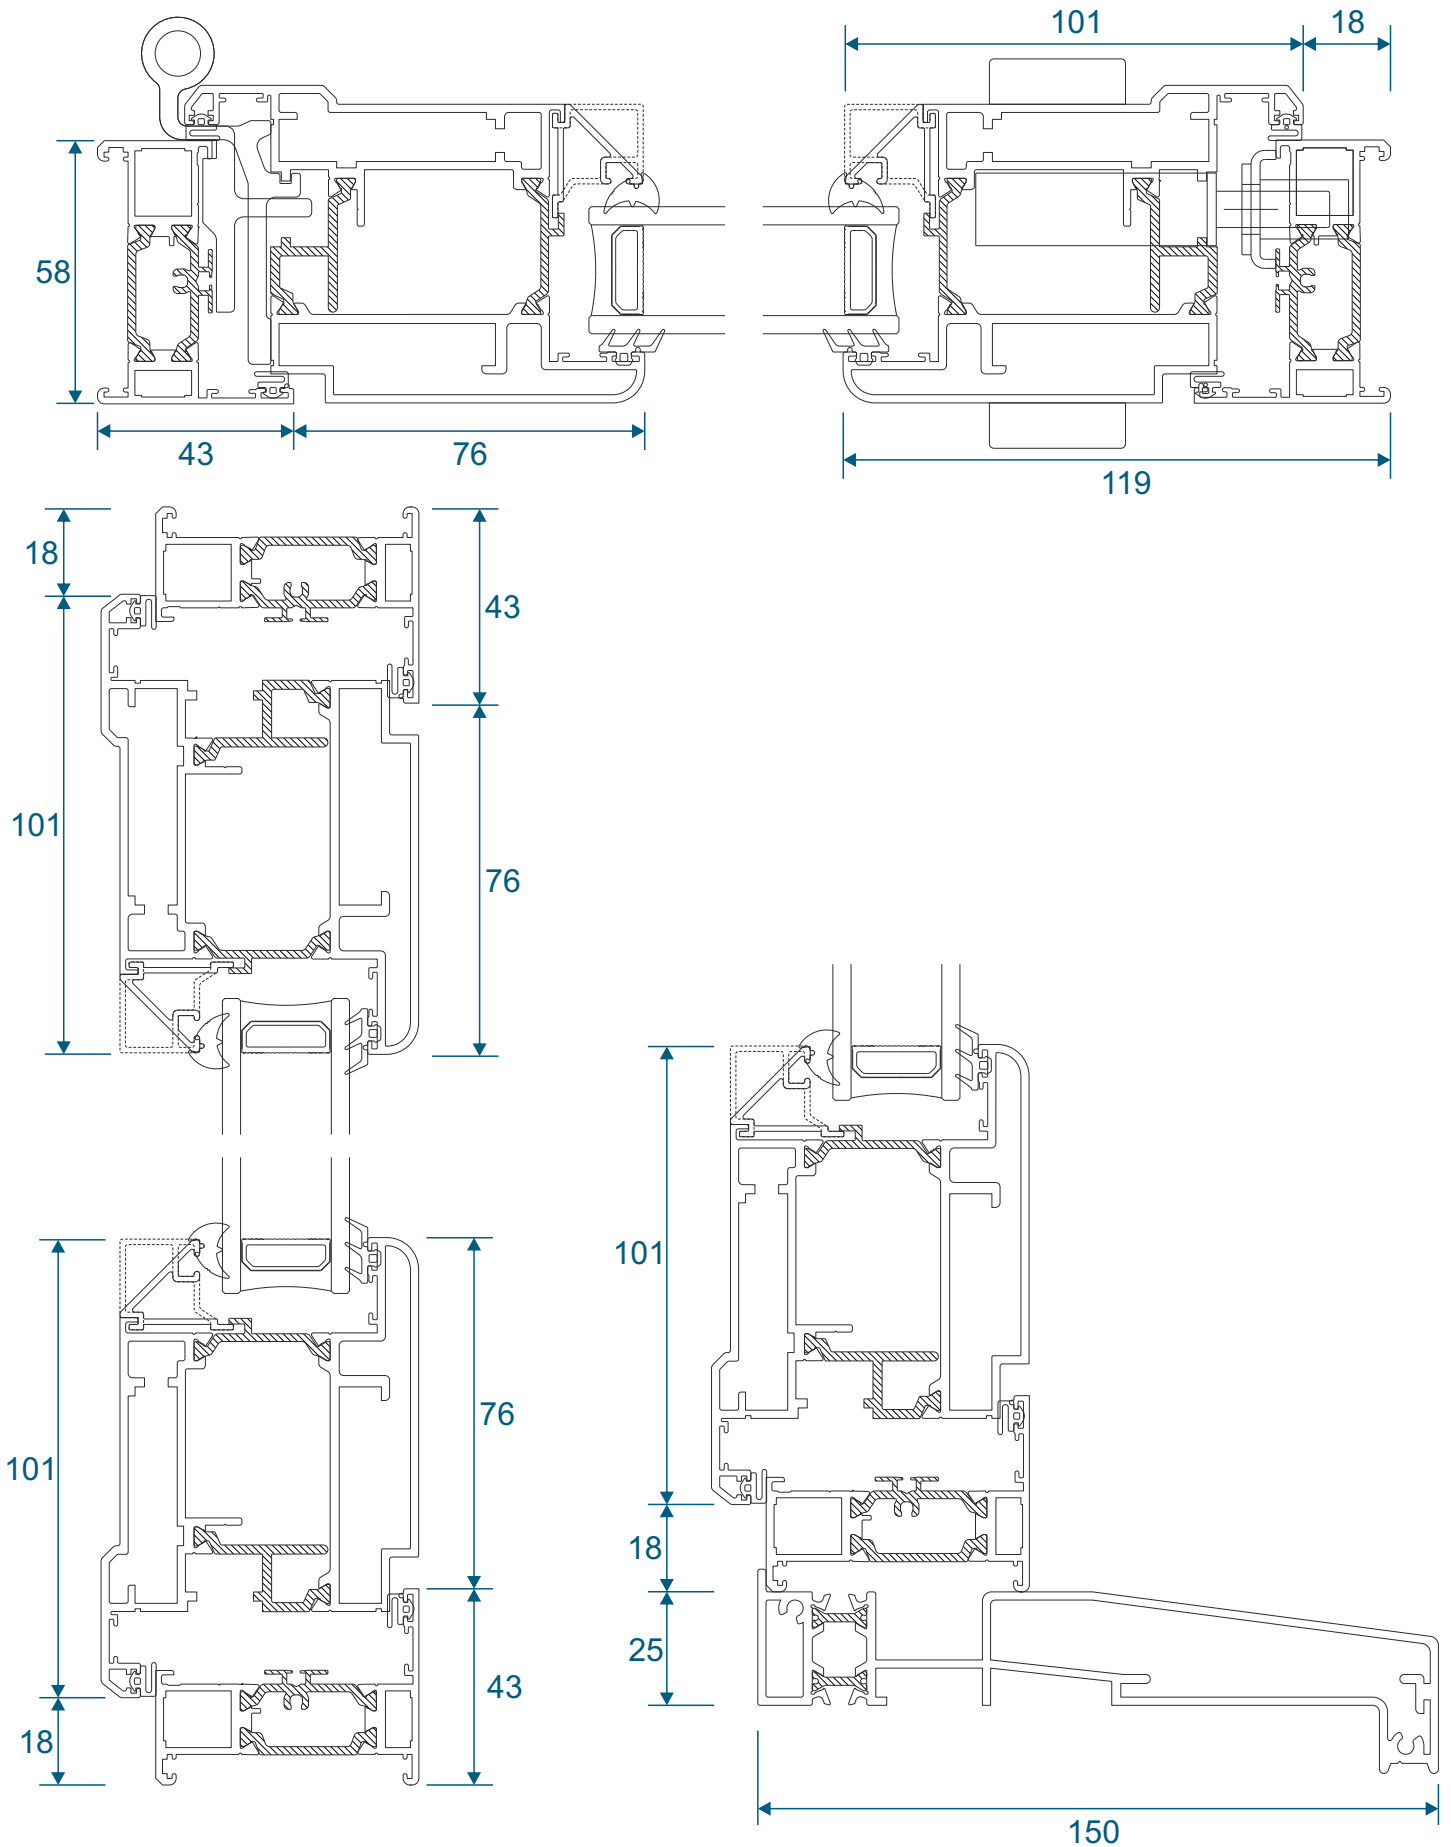

Using Frame AW604 - Open In

Head, Jambs & Cill