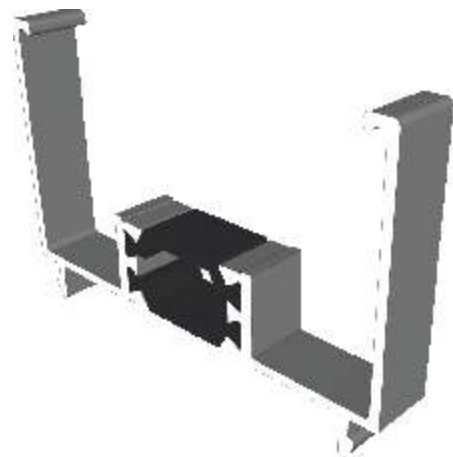

AD309 / AW635 - Large Flat

Extensions

AW725 - 20mm Extension For 58mm Frames

AW724 - 20mm Extension For 70mm Frames

AW728 - 40mm Extension For 70mm Frames

Corner Posts

AW721 - 90 Degree Post For 58mm Frame

AW720 - 90 Degree Post For 70mm Frame

Circular Bay Poles

AW712 - 60mm Circular Pole

AW722 - 70mm Circular Pole

Bay Poles

AW718 - 160° to 180° For 70mm Frame

AW717 - 140° to 160° For 70mm Frame

Bay Poles

AW716 - 120° to 140° For 70mm Frame