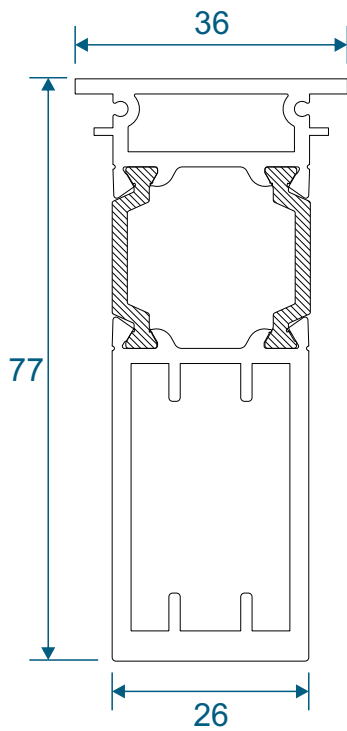

AD309 / AW635 - Large Flat

Extensions

AW725 - 20mm Extension For 58mm Frames

AW724 - 20mm Extension For 70mm Frames

AW728 - 40mm Extension For 70mm Frames

Corner Posts

AW721 - 90 Degree Post For 58mm Frame

AW720 - 90 Degree Post For 70mm Frame

Circular Bay Poles

AW712 - 60mm Circular Pole

AW722 - 70mm Circular Pole

Bay Poles

AW718 - 160° to 180° For 70mm Frame

AW717 - 140° to 160° For 70mm Frame

Bay Poles

AW716 - 120° to 140° For 70mm Frame

AW715 - 100° to 120° For 70mm Frame

Couplers

AW703 - 15mm Coupler For 58mm Frame

AW706 - 26mm Coupler For 58mm Frame

Couplers

AW702 - 15mm Coupler For 70mm Frame

AW705 - 26mm Coupler For 70mm Frame

Couplers

AW710 - Hidden Coupler For 58mm Frame

AW709 - Hidden Coupler For 70mm Frame

Cills

AW570 - 96mm Projection Cill

AW542 - 150mm Projection Cill

Cills

AW544 - 190mm Projection Cill

Using Frame AW604 - Open In