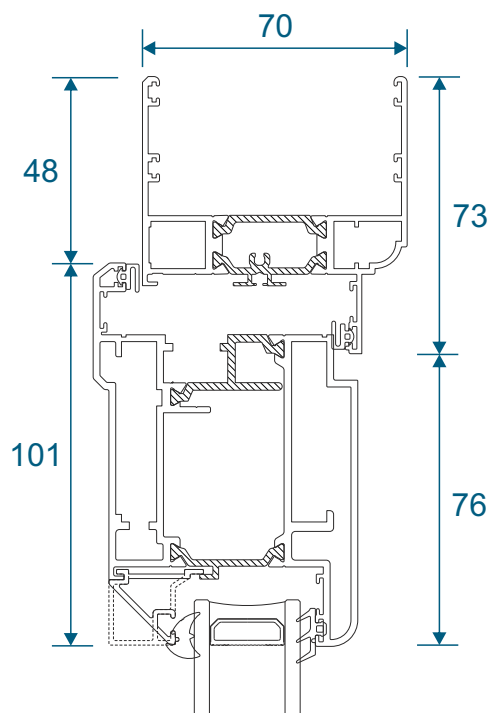

Head, Jambs & Cill

Using Frame AW602 - Open In

Head, Jamb & Cill

All sizes in millimetres

Using Frame AW602 - Open Out

Head, Jambs & Cill

Using Frame AW622 - Open In

Head, Jambs & Cill

Using Frame AW622 - Open Out

Head, Jambs & Cill

All sizes in millimetres

Meeting Stile

Open In

Open Out

Low Threshold

Open In

Open In - AW623

Open Out - AW608

Open Out - AW607

Open Out - AW623

Main Office & Factory

Units 4-5, t: 01268 681612 (15 lines)
Charfleets Road, f: 01268 510058
Canvey Island, e: sales@duration.co.uk
Essex. SS8 0PQ w: www.duration.co.uk