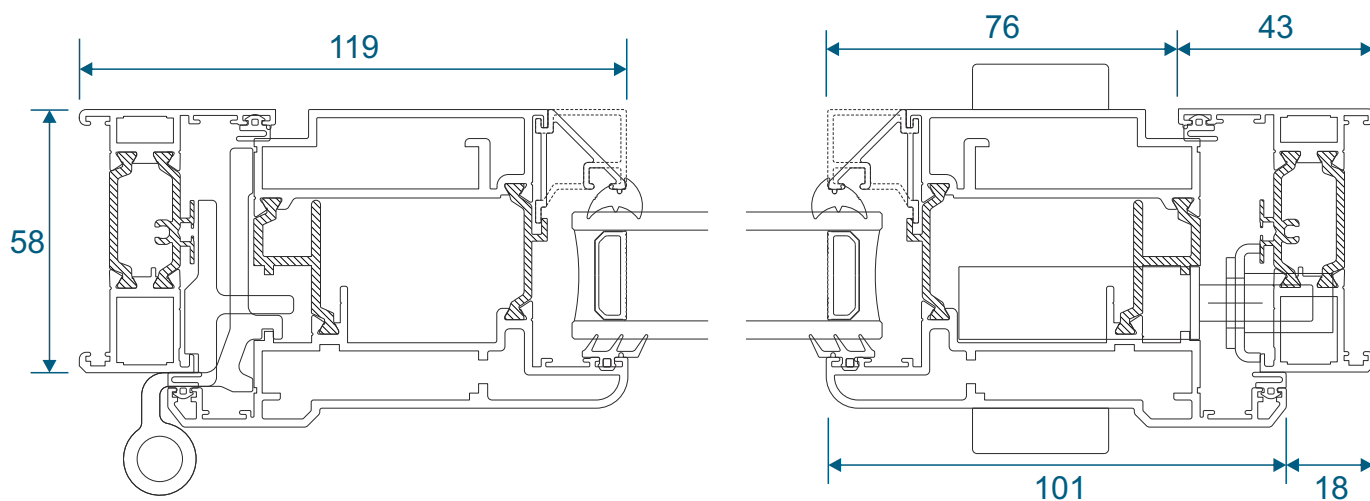

AW715 - 100° to 120° For 70mm Frame

Couplers

AW703 - 15mm Coupler For 58mm Frame

AW706 - 26mm Coupler For 58mm Frame

Couplers

AW702 - 15mm Coupler For 70mm Frame

AW705 - 26mm Coupler For 70mm Frame

Couplers

AW710 - Hidden Coupler For 58mm Frame

AW709 - Hidden Coupler For 70mm Frame

Cills

AW570 - 96mm Projection Cill

AW542 - 150mm Projection Cill

Cills

AW544 - 190mm Projection Cill

Using Frame AW604 - Open In

Head, Jambs & Cill

Using Frame AW604 - Open Out

Head, Jambs & Cill

Using Frame AW605 - Open In

Head, Jambs & Cill

Using Frame AW605 - Open Out

Head, Jambs & Cill

Using Frame AW603 - Open Out Only

Head, Jambs & Cill

Using Frame AW602 - Open In

Head, Jamb & Cill

All sizes in millimetres

Using Frame AW602 - Open Out

Head, Jambs & Cill

Using Frame AW622 - Open In

Head, Jambs & Cill