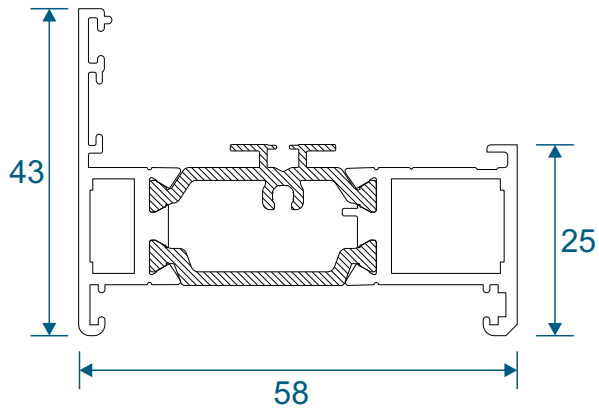

Premium Plus Doors

Section Identification Guide

DURATION
WINDOWS

Contents

Profiles

58mm Outer Frames	3
70mm Outer Frames	4
Deep Outer Frames	5
Sashes	6
Low Threshold	7
Mullion, Beads & Drips	8
Transoms, Mullions & Midrails	9
Extensions	10
Corner Posts	11
Bay Poles	12 - 14
Couplers	15 - 17
Cills	18 - 19

Frame Combinations

AW604 - Open In	20
AW604 - Open Out	21
AW605 - Open In	22
AW605 - Open Out	23
AW603 - Open Out Only	24
AW602 - Open In	25
AW602 - Open Out	26
AW622 - Open In	27
AW622 - Open Out	28

<u>Meeting Stile</u>	29
-----------------------------	----

<u>Low Threshold</u>	30
-----------------------------	----

<u>Transoms, Mullions & Midrails</u>	31
---	----

<u>Deep Heads For Vents</u>	32
------------------------------------	----

58mm Outer Frames

AW604 - Slim Equal Leg