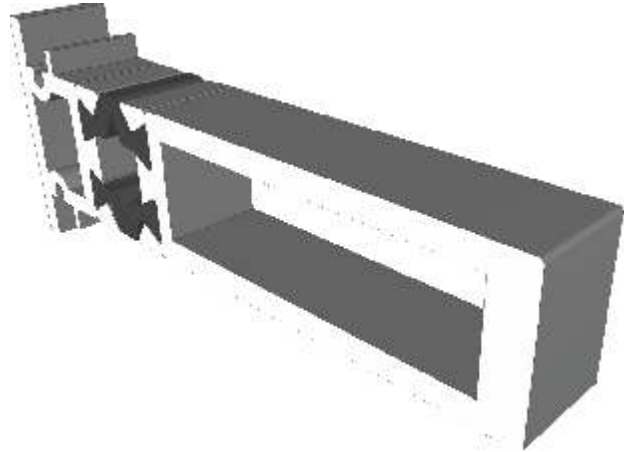

Couplers

AW703 - 15mm Coupler For 58mm Frame