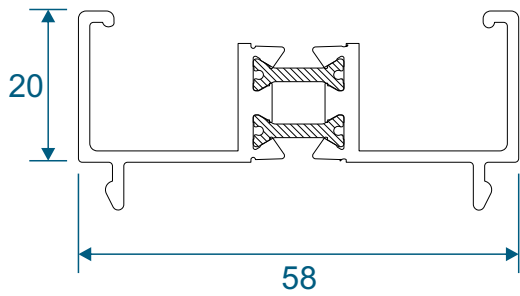

AD300 - Floating Mullion

AW660 - 28mm Bead

AW513 - 28mm Bead

TW118 - Drip Bar

RD13 - Drip Bar

Transoms, Mullions & Midrails

AD306 / AW632 - Slim Flat

AD308 / AW634 - Wide Flat

AD309 / AW635 - Large Flat

Extensions

AW725 - 20mm Extension For 58mm Frames

AW724 - 20mm Extension For 70mm Frames

AW728 - 40mm Extension For 70mm Frames

Corner Posts

AW721 - 90 Degree Post For 58mm Frame

AW720 - 90 Degree Post For 70mm Frame