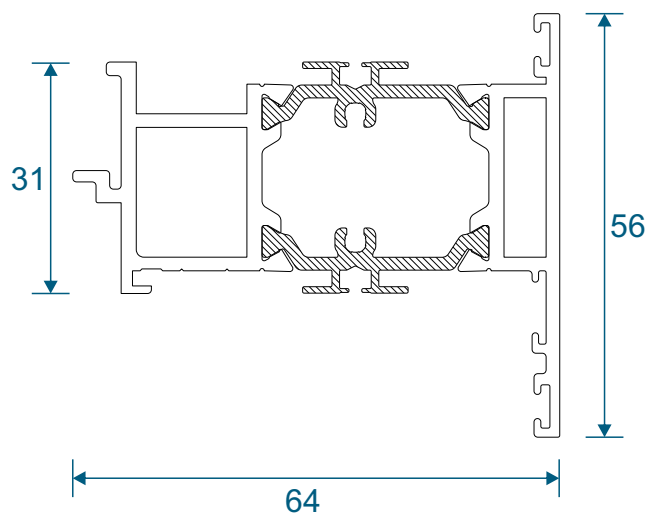

Mullion, Beads & Drips

AD300 - Floating Mullion