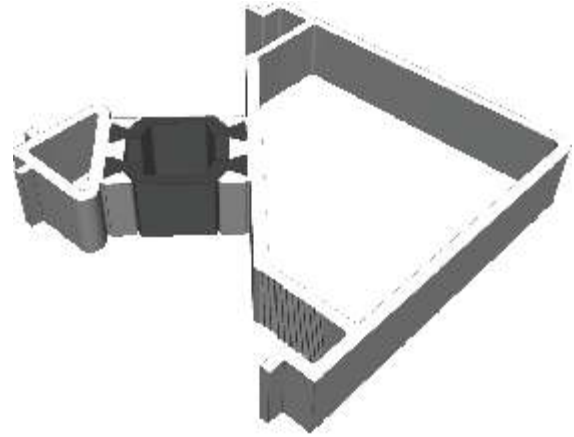

AD309 / AW635 - Large Flat

Extensions

AW725 - 20mm Extension For 58mm Frames

AW724 - 20mm Extension For 70mm Frames

AW728 - 40mm Extension For 70mm Frames

Corner Posts

AW721 - 90 Degree Post For 58mm Frame

AW720 - 90 Degree Post For 70mm Frame

Circular Bay Poles

AW712 - 60mm Circular Pole

AW722 - 70mm Circular Pole

Bay Poles

AW718 - 160° to 180° For 70mm Frame

AW717 - 140° to 160° For 70mm Frame

Bay Poles

AW716 - 120° to 140° For 70mm Frame