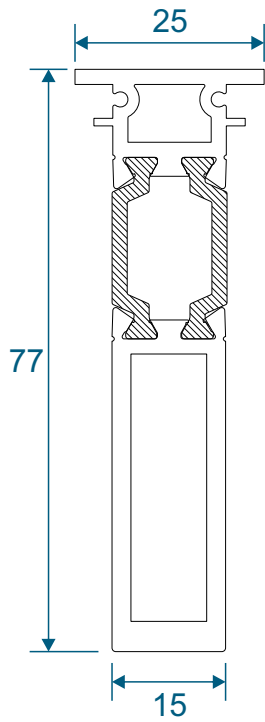

Circular Bay Poles

AW712 - 60mm Circular Pole

AW722 - 70mm Circular Pole

Bay Poles

AW718 - 160° to 180° For 70mm Frame

AW717 - 140° to 160° For 70mm Frame

Bay Poles

AW716 - 120° to 140° For 70mm Frame

AW715 - 100° to 120° For 70mm Frame

Couplers

AW703 - 15mm Coupler For 58mm Frame

AW706 - 26mm Coupler For 58mm Frame

Couplers

AW702 - 15mm Coupler For 70mm Frame

AW705 - 26mm Coupler For 70mm Frame

Couplers

AW710 - Hidden Coupler For 58mm Frame

AW709 - Hidden Coupler For 70mm Frame

Cills

AW570 - 96mm Projection Cill

AW542 - 150mm Projection Cill

Cills

AW544 - 190mm Projection Cill

Using Frame AW604 - Open In

Using Frame AW622 - Open Out

Head, Jambs & Cill

All sizes in millimetres

Meeting Stile

Open In

Open Out

Low Threshold

Open In