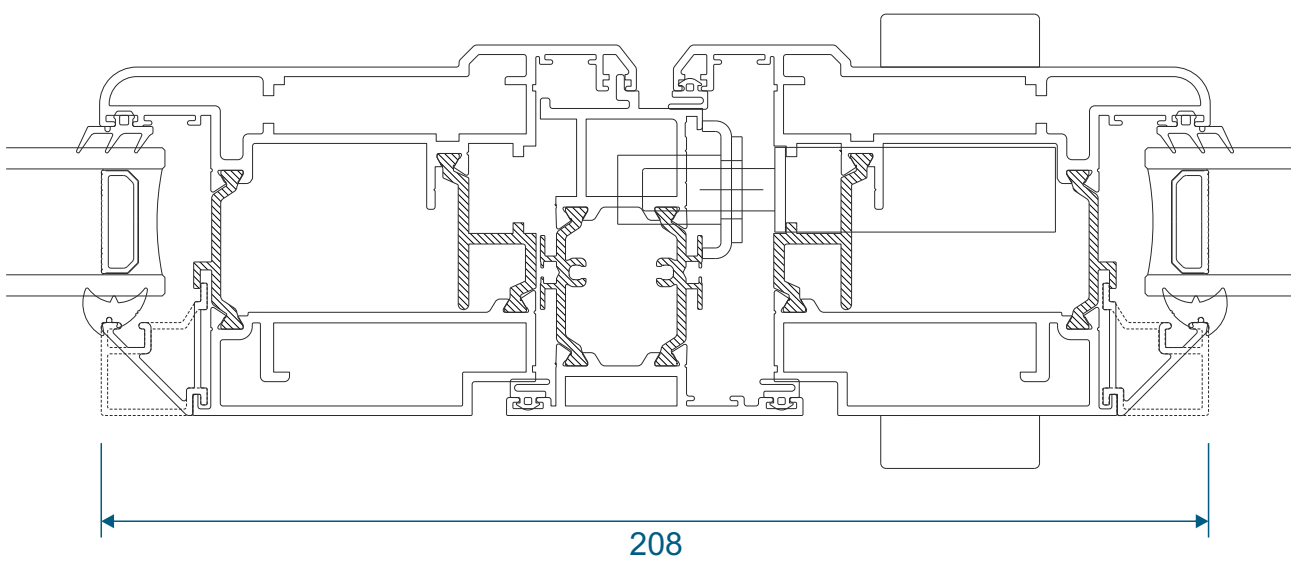

Using Frame AW622 - Open Out

Head, Jambs & Cill

All sizes in millimetres

Meeting Stile

Open In

Open Out

Low Threshold

Open In