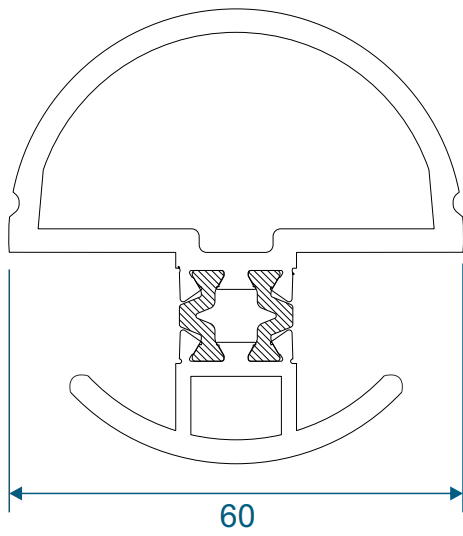

AD309 / AW635 - Large Flat

Extensions

AW725 - 20mm Extension For 58mm Frames

AW724 - 20mm Extension For 70mm Frames

AW728 - 40mm Extension For 70mm Frames

Corner Posts

AW721 - 90 Degree Post For 58mm Frame

AW720 - 90 Degree Post For 70mm Frame

Circular Bay Poles

AW712 - 60mm Circular Pole

AW722 - 70mm Circular Pole

Bay Poles

AW718 - 160° to 180° For 70mm Frame

AW717 - 140° to 160° For 70mm Frame

Bay Poles

AW716 - 120° to 140° For 70mm Frame