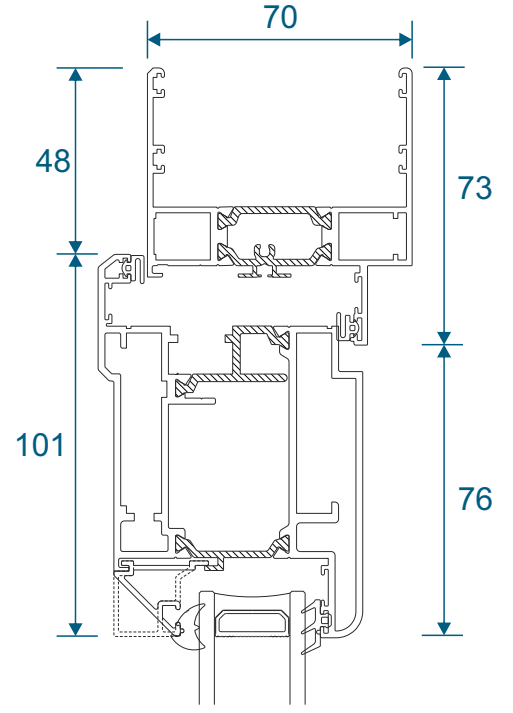

Head, Jambs & Cill

Using Frame AW602 - Open In

Head, Jamb & Cill

All sizes in millimetres

Using Frame AW602 - Open Out

Head, Jambs & Cill

Using Frame AW622 - Open In

Head, Jambs & Cill

Using Frame AW622 - Open Out

Head, Jambs & Cill

All sizes in millimetres

Meeting Stile

Open In

Open Out

Low Threshold

Open In

Open In - AW623

Open Out - AW608

Open Out - AW607

Open Out - AW623

Main Office & Factory

Units 4-5, t: 01268 681612 (15 lines)
Charfleets Road, f: 01268 510058
Canvey Island, e: sales@duration.co.uk
Essex. SS8 0PQ w: www.duration.co.uk