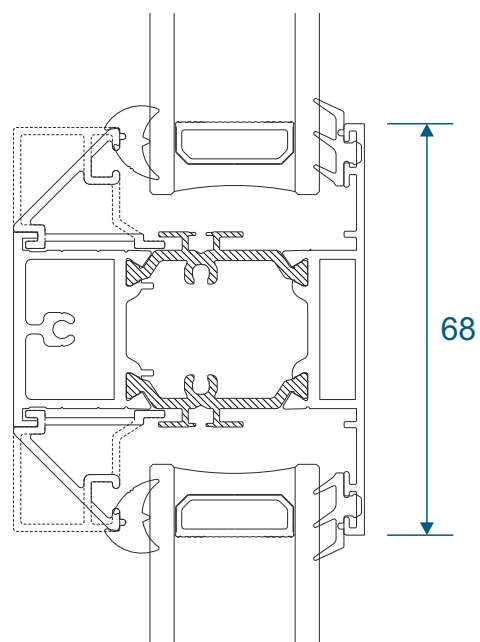

Head, Jambs & Cill

Using Frame AW602 - Open In

Head, Jamb & Cill

All sizes in millimetres

Using Frame AW602 - Open Out

Head, Jambs & Cill

Using Frame AW622 - Open In

Head, Jambs & Cill

Using Frame AW622 - Open Out

Head, Jambs & Cill

All sizes in millimetres

Meeting Stile

Open In

Open Out

Low Threshold

Open In

Open Out

Using Transoms, Mullions Or Midrails

AD309 / AW635

AD308 / AW634

AD306 / AW632

Deep Head For Vents

Open In - AW608

Open In - AW607

Open In - AW623

Open Out - AW608

Open Out - AW607

Open Out - AW623

Main Office & Factory

Units 4-5, t: 01268 681612 (15 lines)
Charfleets Road, f: 01268 510058
Canvey Island, e: sales@duration.co.uk
Essex. SS8 0PQ w: www.duration.co.uk