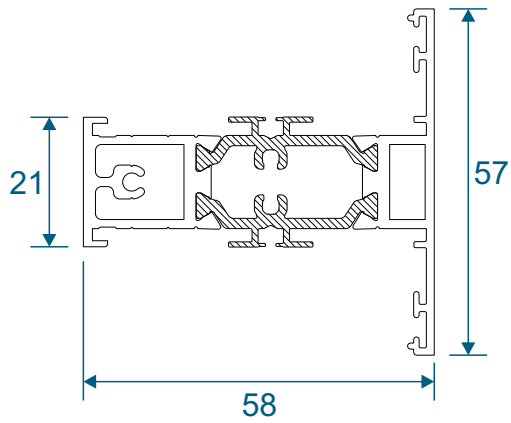

AD300 - Floating Mullion

AW660 - 28mm Bead

AW513 - 28mm Bead

TW118 - Drip Bar

RD13 - Drip Bar

Transoms, Mullions & Midrails

AD306 / AW632 - Slim Flat

AD308 / AW634 - Wide Flat

AD309 / AW635 - Large Flat

Extensions

AW725 - 20mm Extension For 58mm Frames

AW724 - 20mm Extension For 70mm Frames

AW728 - 40mm Extension For 70mm Frames

Corner Posts

AW721 - 90 Degree Post For 58mm Frame

AW720 - 90 Degree Post For 70mm Frame

Circular Bay Poles

AW712 - 60mm Circular Pole

AW722 - 70mm Circular Pole

Bay Poles

AW718 - 160° to 180° For 70mm Frame

AW717 - 140° to 160° For 70mm Frame

Bay Poles

AW716 - 120° to 140° For 70mm Frame