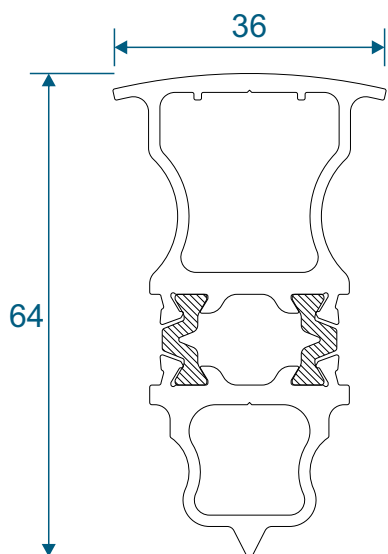

AD309 / AW635 - Large Flat

Extensions

AW725 - 20mm Extension For 58mm Frames

AW724 - 20mm Extension For 70mm Frames

AW728 - 40mm Extension For 70mm Frames

Corner Posts

AW721 - 90 Degree Post For 58mm Frame

AW720 - 90 Degree Post For 70mm Frame

Circular Bay Poles

AW712 - 60mm Circular Pole

AW722 - 70mm Circular Pole

Bay Poles

AW718 - 160° to 180° For 70mm Frame

AW717 - 140° to 160° For 70mm Frame

Bay Poles

AW716 - 120° to 140° For 70mm Frame

AW715 - 100° to 120° For 70mm Frame

Couplers

AW703 - 15mm Coupler For 58mm Frame

AW706 - 26mm Coupler For 58mm Frame

Couplers

AW702 - 15mm Coupler For 70mm Frame

AW705 - 26mm Coupler For 70mm Frame

Couplers

AW710 - Hidden Coupler For 58mm Frame

AW709 - Hidden Coupler For 70mm Frame

Cills

AW570 - 96mm Projection Cill

AW542 - 150mm Projection Cill

Cills

AW544 - 190mm Projection Cill

Using Frame AW604 - Open In