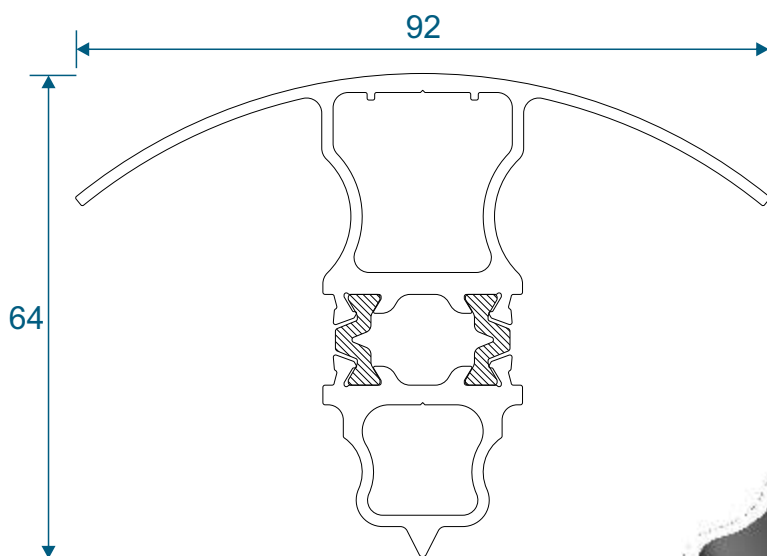

AD309 / AW635 - Large Flat

Extensions

AW725 - 20mm Extension For 58mm Frames

AW724 - 20mm Extension For 70mm Frames

AW728 - 40mm Extension For 70mm Frames

Corner Posts

AW721 - 90 Degree Post For 58mm Frame

AW720 - 90 Degree Post For 70mm Frame

Circular Bay Poles

AW712 - 60mm Circular Pole

AW722 - 70mm Circular Pole

Bay Poles

AW718 - 160° to 180° For 70mm Frame

AW717 - 140° to 160° For 70mm Frame

Bay Poles

AW716 - 120° to 140° For 70mm Frame

AW715 - 100° to 120° For 70mm Frame

Couplers

AW703 - 15mm Coupler For 58mm Frame

AW706 - 26mm Coupler For 58mm Frame

Couplers

AW702 - 15mm Coupler For 70mm Frame

AW705 - 26mm Coupler For 70mm Frame

Couplers