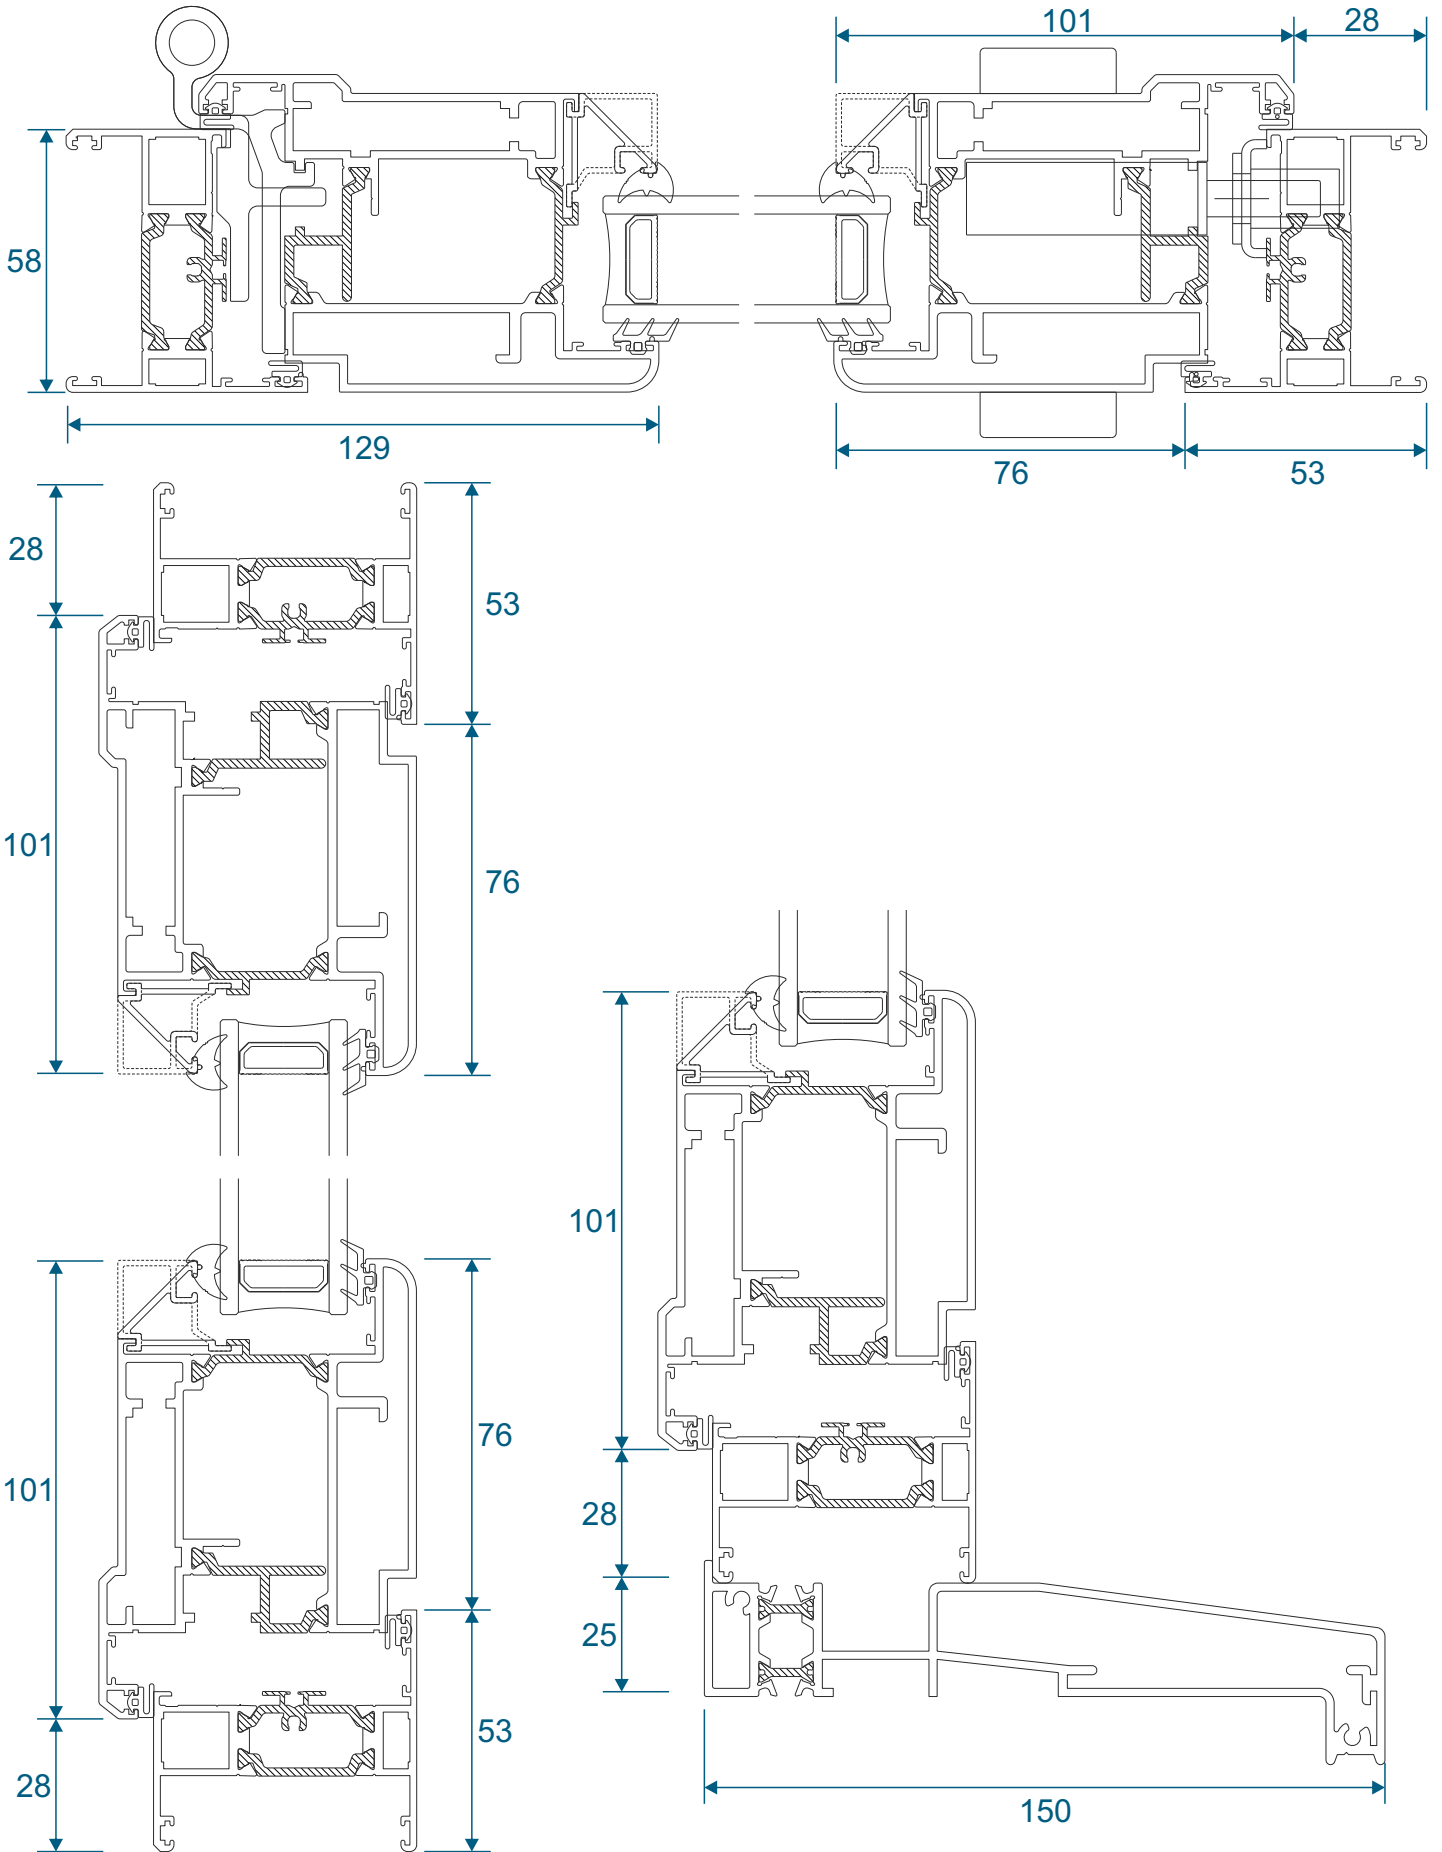

Using Frame AW605 - Open In

Head, Jambs & Cill