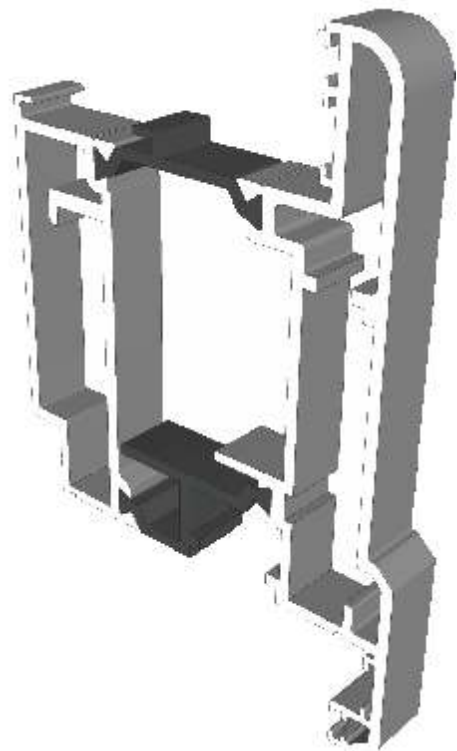

AW623 - Deep Direct Fix

Door Sashes

AD200 - Open In Sash

AD201 - Open Out Sash

Low Threshold

AD100 - Low Threshold

AD131 - Threshold Adaptor

Mullion, Beads & Drips

AD300 - Floating Mullion

AW660 - 28mm Bead

AW513 - 28mm Bead

TW118 - Drip Bar

RD13 - Drip Bar

Transoms, Mullions & Midrails

AD306 / AW632 - Slim Flat

AD308 / AW634 - Wide Flat

AD309 / AW635 - Large Flat

Extensions

AW725 - 20mm Extension For 58mm Frames

AW724 - 20mm Extension For 70mm Frames

AW728 - 40mm Extension For 70mm Frames

Corner Posts

AW721 - 90 Degree Post For 58mm Frame

AW720 - 90 Degree Post For 70mm Frame