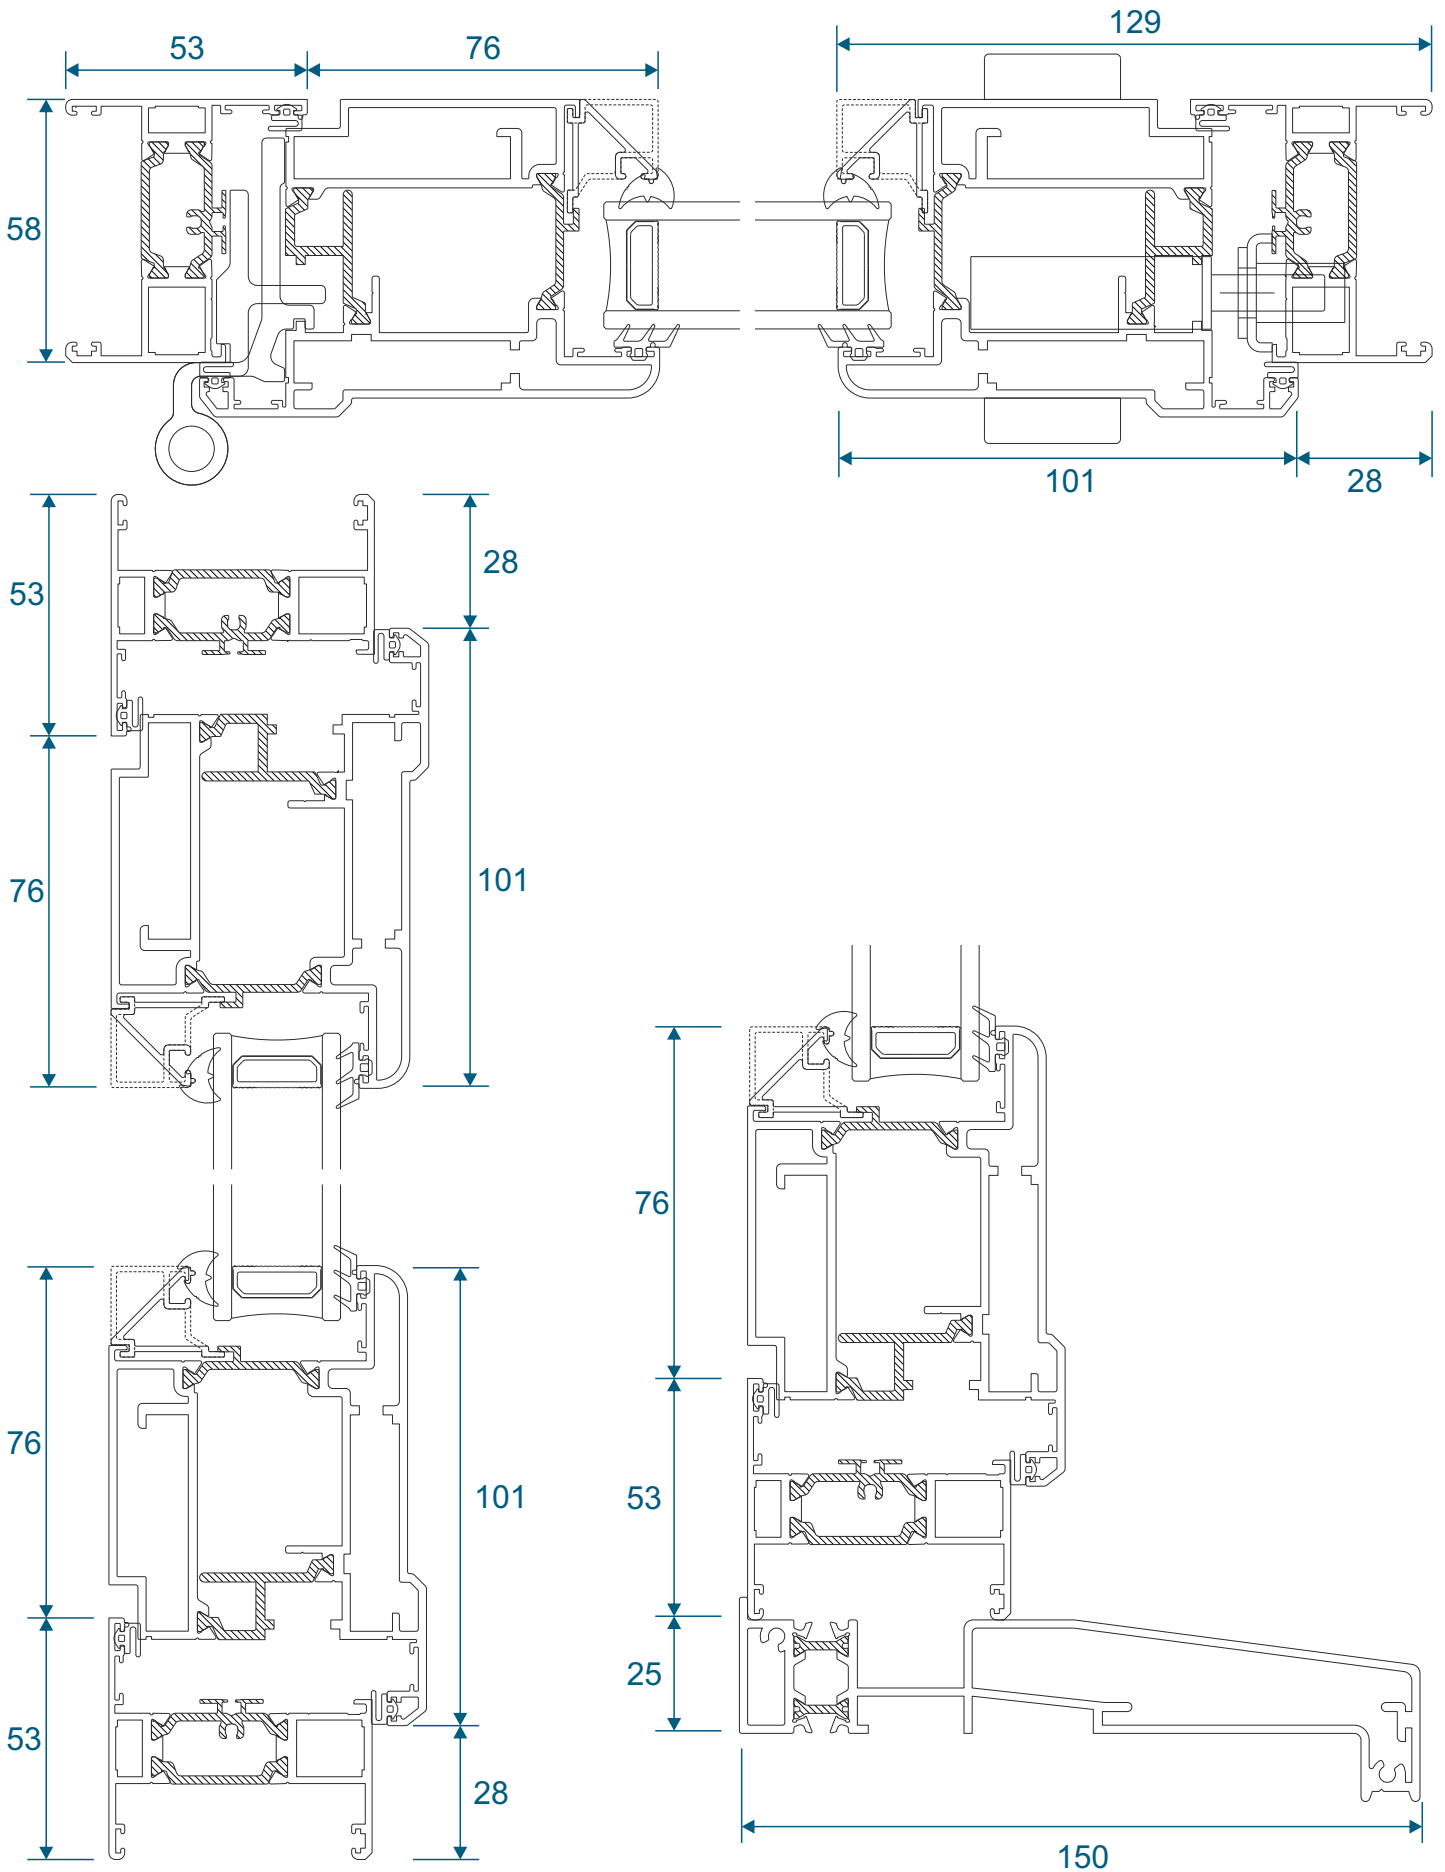

Using Frame AW605 - Open Out

Head, Jambs & Cill