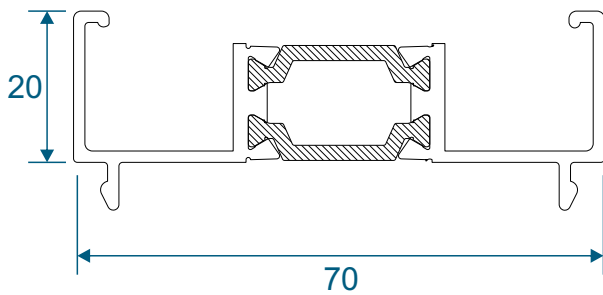

AD309 / AW635 - Large Flat

Extensions

AW725 - 20mm Extension For 58mm Frames

AW724 - 20mm Extension For 70mm Frames

AW728 - 40mm Extension For 70mm Frames

Corner Posts

AW721 - 90 Degree Post For 58mm Frame

AW720 - 90 Degree Post For 70mm Frame

Circular Bay Poles

AW712 - 60mm Circular Pole

AW722 - 70mm Circular Pole

Bay Poles

AW718 - 160° to 180° For 70mm Frame

AW717 - 140° to 160° For 70mm Frame

Bay Poles

AW716 - 120° to 140° For 70mm Frame