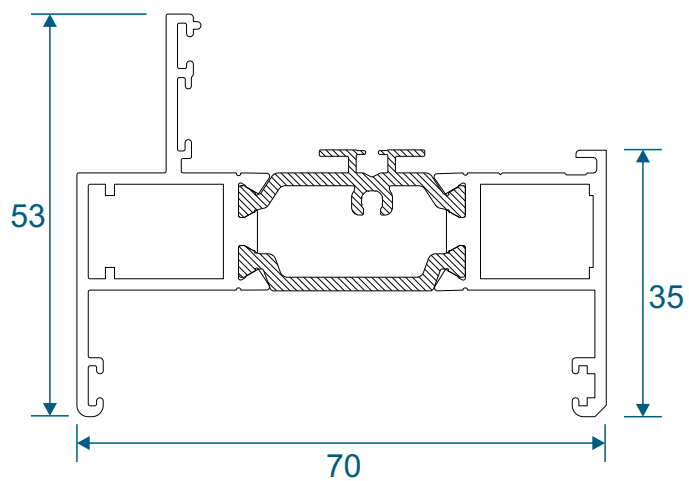

<u>Low Threshold</u>	30
-----------------------------	----

<u>Transoms, Mullions & Midrails</u>	31
---	----

<u>Deep Heads For Vents</u>	32
------------------------------------	----

58mm Outer Frames

AW604 - Slim Equal Leg

AW605 - Standard Equal Leg

AW603 - Odd Leg (open out doors only)

70mm Outer Frames

AW602 - Ovolo Equal Leg

AW622 - Standard Direct Fix

Deep Outer Frames

AW608 - Deep Equal Leg

AW607 - Deep Ovolo