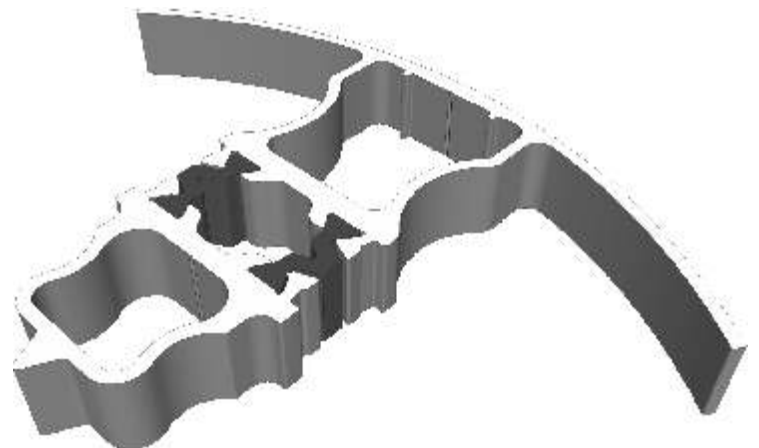

AW715 - 100° to 120° For 70mm Frame