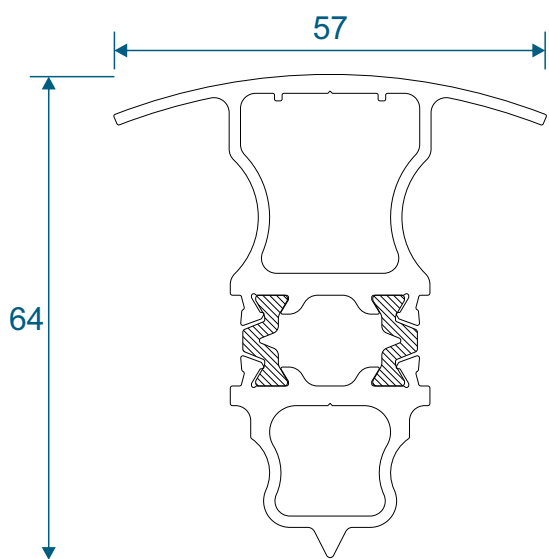

AD309 / AW635 - Large Flat

Extensions

AW725 - 20mm Extension For 58mm Frames

AW724 - 20mm Extension For 70mm Frames

AW728 - 40mm Extension For 70mm Frames

Corner Posts

AW721 - 90 Degree Post For 58mm Frame

AW720 - 90 Degree Post For 70mm Frame

Circular Bay Poles

AW712 - 60mm Circular Pole

AW722 - 70mm Circular Pole

Bay Poles

AW718 - 160° to 180° For 70mm Frame

AW717 - 140° to 160° For 70mm Frame

Bay Poles

AW716 - 120° to 140° For 70mm Frame

AW715 - 100° to 120° For 70mm Frame

Couplers

AW703 - 15mm Coupler For 58mm Frame

AW706 - 26mm Coupler For 58mm Frame

Couplers

AW702 - 15mm Coupler For 70mm Frame

AW705 - 26mm Coupler For 70mm Frame

Couplers