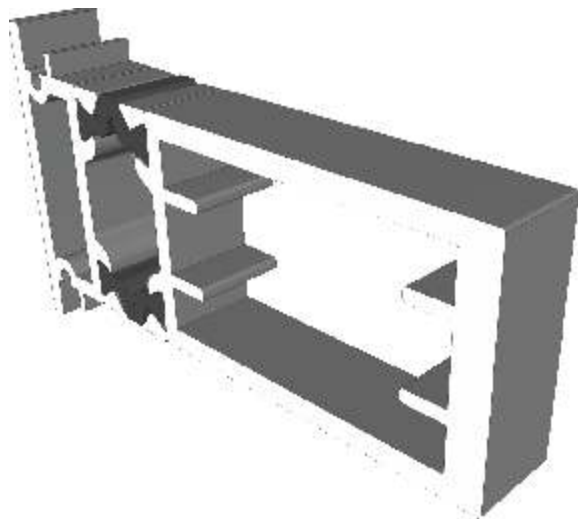

AW715 - 100° to 120° For 70mm Frame

Couplers

AW703 - 15mm Coupler For 58mm Frame

AW706 - 26mm Coupler For 58mm Frame

Couplers

AW702 - 15mm Coupler For 70mm Frame

AW705 - 26mm Coupler For 70mm Frame

Couplers

AW710 - Hidden Coupler For 58mm Frame

AW709 - Hidden Coupler For 70mm Frame

Cills

AW570 - 96mm Projection Cill

AW542 - 150mm Projection Cill

Cills

AW544 - 190mm Projection Cill

Using Frame AW604 - Open In