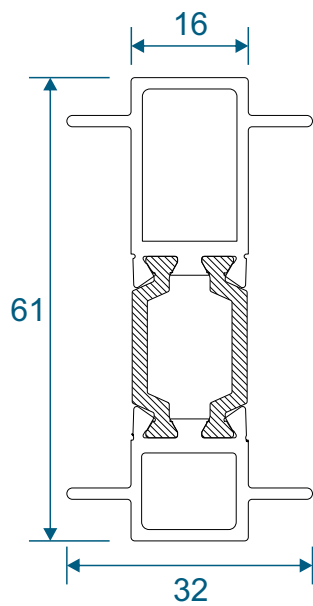

Circular Bay Poles

AW712 - 60mm Circular Pole

AW722 - 70mm Circular Pole

Bay Poles

AW718 - 160° to 180° For 70mm Frame

AW717 - 140° to 160° For 70mm Frame

Bay Poles

AW716 - 120° to 140° For 70mm Frame

AW715 - 100° to 120° For 70mm Frame

Couplers

AW703 - 15mm Coupler For 58mm Frame

AW706 - 26mm Coupler For 58mm Frame

Couplers

AW702 - 15mm Coupler For 70mm Frame

AW705 - 26mm Coupler For 70mm Frame

Couplers

AW710 - Hidden Coupler For 58mm Frame

AW709 - Hidden Coupler For 70mm Frame

Cills

AW570 - 96mm Projection Cill

AW542 - 150mm Projection Cill

Cills

AW544 - 190mm Projection Cill

Using Frame AW604 - Open In

Head, Jambs & Cill

Using Frame AW602 - Open In

Head, Jamb & Cill

All sizes in millimetres

Using Frame AW602 - Open Out

Head, Jambs & Cill

Using Frame AW622 - Open In

Head, Jambs & Cill