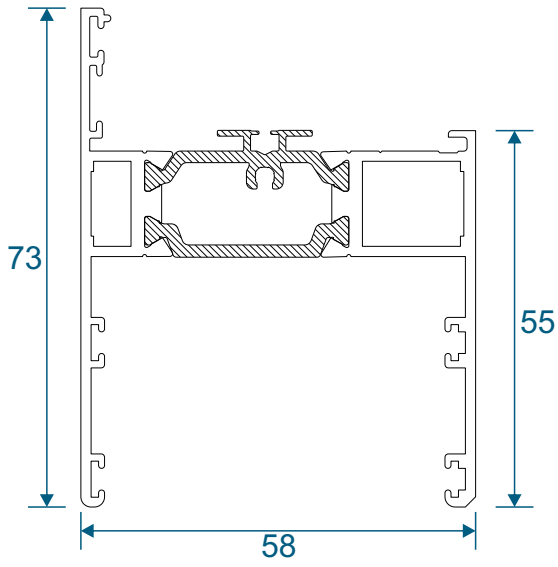

AW605 - Standard Equal Leg

AW603 - Odd Leg (open out doors only)

70mm Outer Frames

AW602 - Ovolo Equal Leg

AW622 - Standard Direct Fix

Deep Outer Frames

AW608 - Deep Equal Leg

AW607 - Deep Ovolo