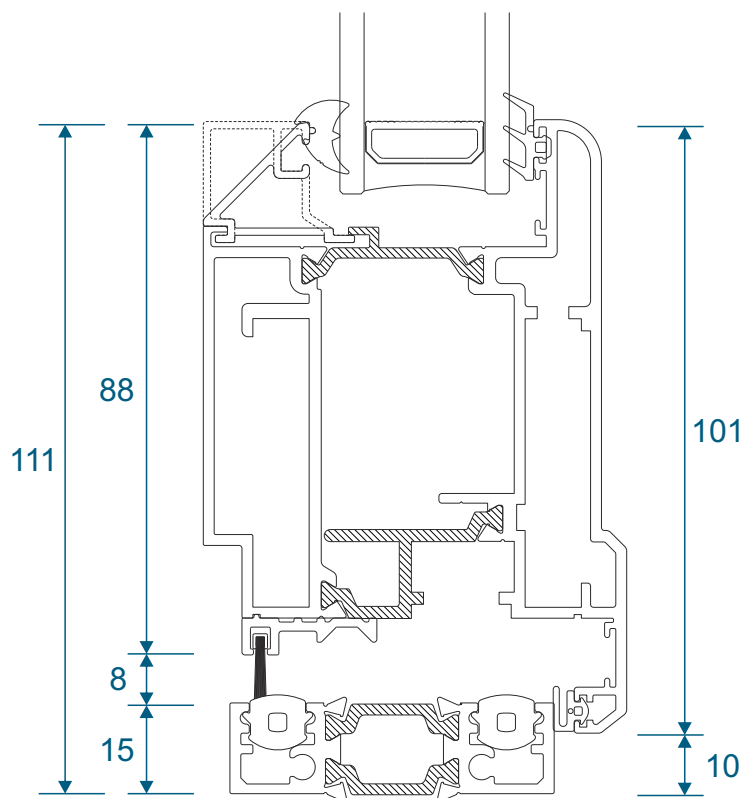

Low Threshold

Open In

Open Out