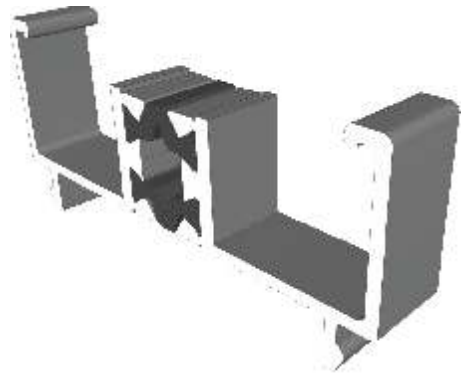

AD300 - Floating Mullion

AW660 - 28mm Bead

AW513 - 28mm Bead

TW118 - Drip Bar

RD13 - Drip Bar

Transoms, Mullions & Midrails

AD306 / AW632 - Slim Flat

AD308 / AW634 - Wide Flat

AD309 / AW635 - Large Flat

Extensions

AW725 - 20mm Extension For 58mm Frames

AW724 - 20mm Extension For 70mm Frames

AW728 - 40mm Extension For 70mm Frames

Corner Posts

AW721 - 90 Degree Post For 58mm Frame

AW720 - 90 Degree Post For 70mm Frame