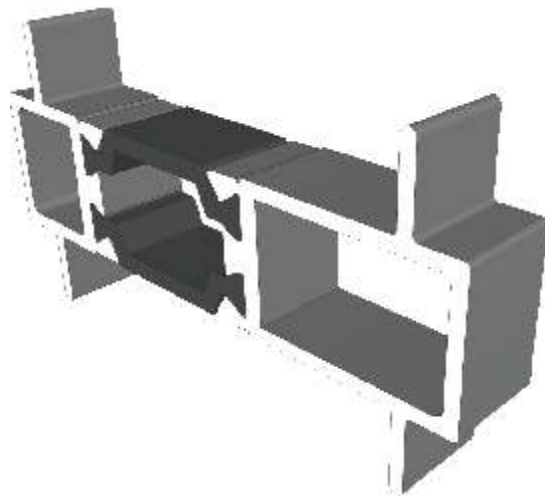

AW709 - Hidden Coupler For 70mm Frame