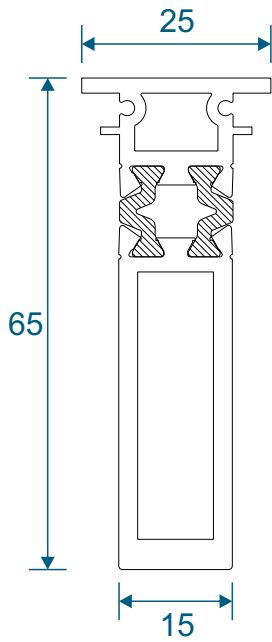

AD309 / AW635 - Large Flat

Extensions

AW725 - 20mm Extension For 58mm Frames

AW724 - 20mm Extension For 70mm Frames

AW728 - 40mm Extension For 70mm Frames

Corner Posts

AW721 - 90 Degree Post For 58mm Frame

AW720 - 90 Degree Post For 70mm Frame

Circular Bay Poles

AW712 - 60mm Circular Pole

AW722 - 70mm Circular Pole

Bay Poles

AW718 - 160° to 180° For 70mm Frame

AW717 - 140° to 160° For 70mm Frame

Bay Poles

AW716 - 120° to 140° For 70mm Frame

AW715 - 100° to 120° For 70mm Frame

Couplers

AW703 - 15mm Coupler For 58mm Frame

AW706 - 26mm Coupler For 58mm Frame

Couplers

AW702 - 15mm Coupler For 70mm Frame

AW705 - 26mm Coupler For 70mm Frame

Couplers

Using Frame AW622 - Open Out

Head, Jambs & Cill

All sizes in millimetres

Meeting Stile

Open In

Open Out

Low Threshold

Open In