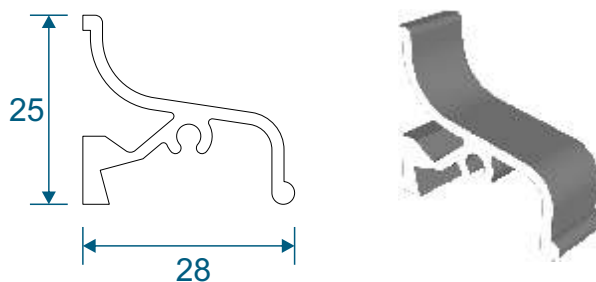

AD300 - Floating Mullion

AW660 - 28mm Bead

AW513 - 28mm Bead

TW118 - Drip Bar

RD13 - Drip Bar

Transoms, Mullions & Midrails

AD306 / AW632 - Slim Flat

AD308 / AW634 - Wide Flat

AD309 / AW635 - Large Flat

Extensions

AW725 - 20mm Extension For 58mm Frames

AW724 - 20mm Extension For 70mm Frames

AW728 - 40mm Extension For 70mm Frames

Corner Posts

AW721 - 90 Degree Post For 58mm Frame

AW720 - 90 Degree Post For 70mm Frame