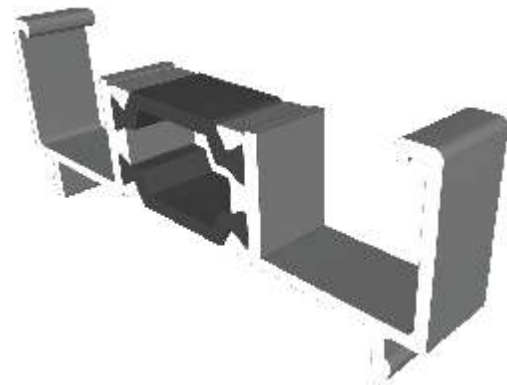

AD309 / AW635 - Large Flat

Extensions

AW725 - 20mm Extension For 58mm Frames

AW724 - 20mm Extension For 70mm Frames

AW728 - 40mm Extension For 70mm Frames

Corner Posts

AW721 - 90 Degree Post For 58mm Frame

AW720 - 90 Degree Post For 70mm Frame

Circular Bay Poles

AW712 - 60mm Circular Pole

AW722 - 70mm Circular Pole

Bay Poles

AW718 - 160° to 180° For 70mm Frame

AW717 - 140° to 160° For 70mm Frame

Bay Poles

AW716 - 120° to 140° For 70mm Frame