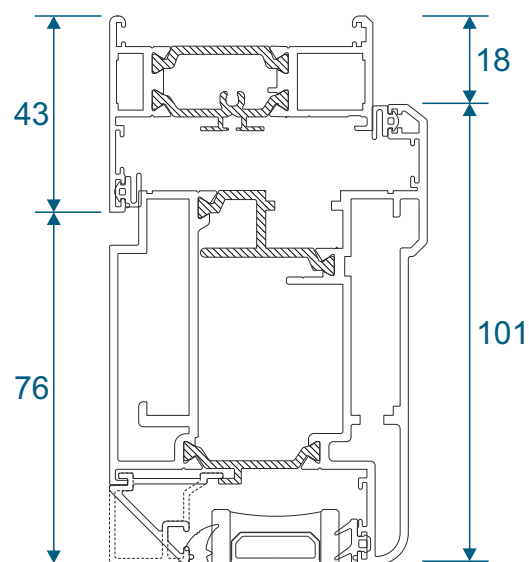

AW715 - 100° to 120° For 70mm Frame

Couplers

AW703 - 15mm Coupler For 58mm Frame

AW706 - 26mm Coupler For 58mm Frame

Couplers

AW702 - 15mm Coupler For 70mm Frame

AW705 - 26mm Coupler For 70mm Frame

Couplers

AW710 - Hidden Coupler For 58mm Frame

AW709 - Hidden Coupler For 70mm Frame

Cills

AW570 - 96mm Projection Cill

AW542 - 150mm Projection Cill

Cills

AW544 - 190mm Projection Cill

Using Frame AW604 - Open In

Head, Jambs & Cill

Using Frame AW604 - Open Out

Head, Jambs & Cill

Using Frame AW605 - Open In

Head, Jambs & Cill

Using Frame AW605 - Open Out

Head, Jambs & Cill

Using Frame AW603 - Open Out Only

Head, Jambs & Cill

Using Frame AW602 - Open In

Head, Jamb & Cill

All sizes in millimetres

Using Frame AW602 - Open Out

Head, Jambs & Cill

Using Frame AW622 - Open In

Head, Jambs & Cill