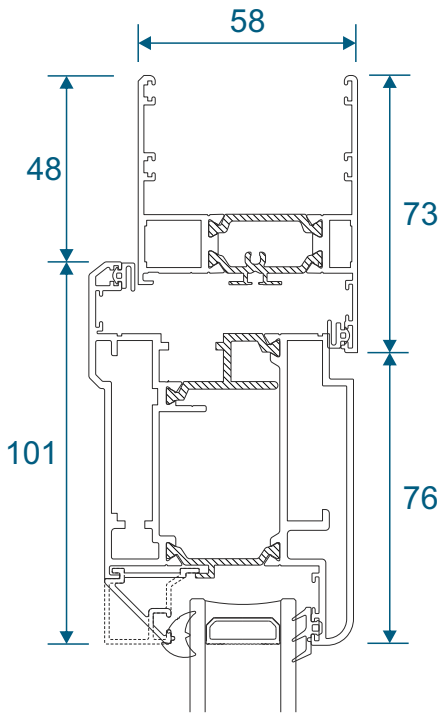

Head, Jambs & Cill

Using Frame AW602 - Open In

Head, Jamb & Cill

All sizes in millimetres

Using Frame AW602 - Open Out

Head, Jambs & Cill

Using Frame AW622 - Open In

Head, Jambs & Cill

Using Frame AW622 - Open Out

Head, Jambs & Cill

All sizes in millimetres

Meeting Stile

Open In

Open Out

Low Threshold

Open In

Open Out

Using Transoms, Mullions Or Midrails

AD309 / AW635

AD308 / AW634

AD306 / AW632

Deep Head For Vents

Open In - AW608

Open In - AW607

Open In - AW623

Open Out - AW608

Open Out - AW607

Open Out - AW623

Main Office & Factory

Units 4-5, t: 01268 681612 (15 lines)
Charfleets Road, f: 01268 510058
Canvey Island, e: sales@duration.co.uk
Essex. SS8 0PQ w: www.duration.co.uk