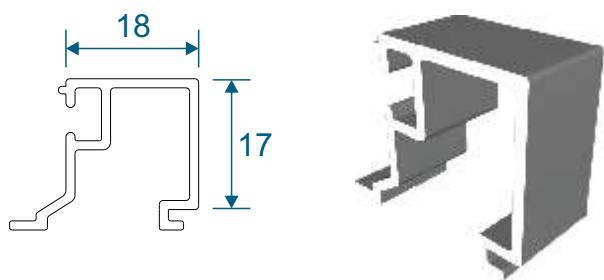

AW660 - 28mm Bead