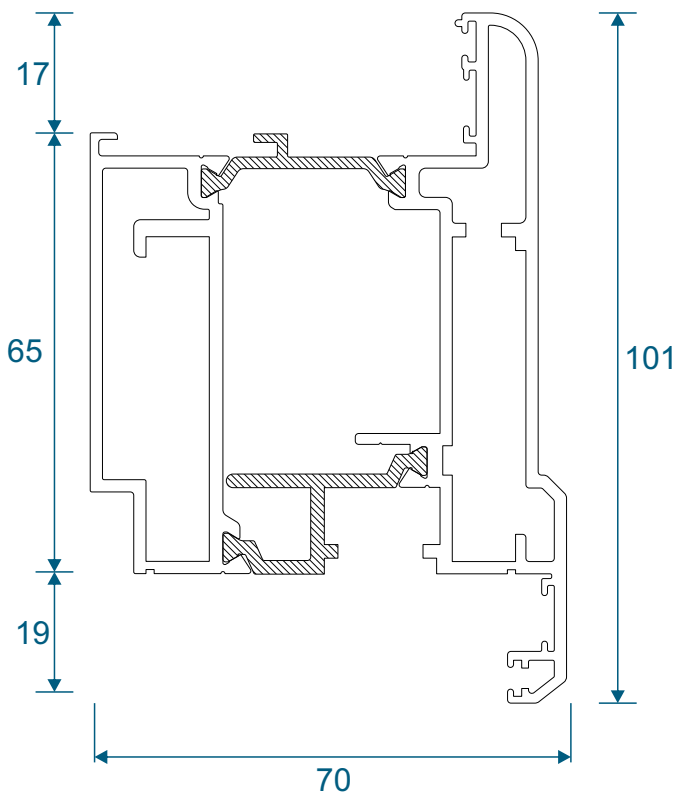

AD201 - Open Out Sash