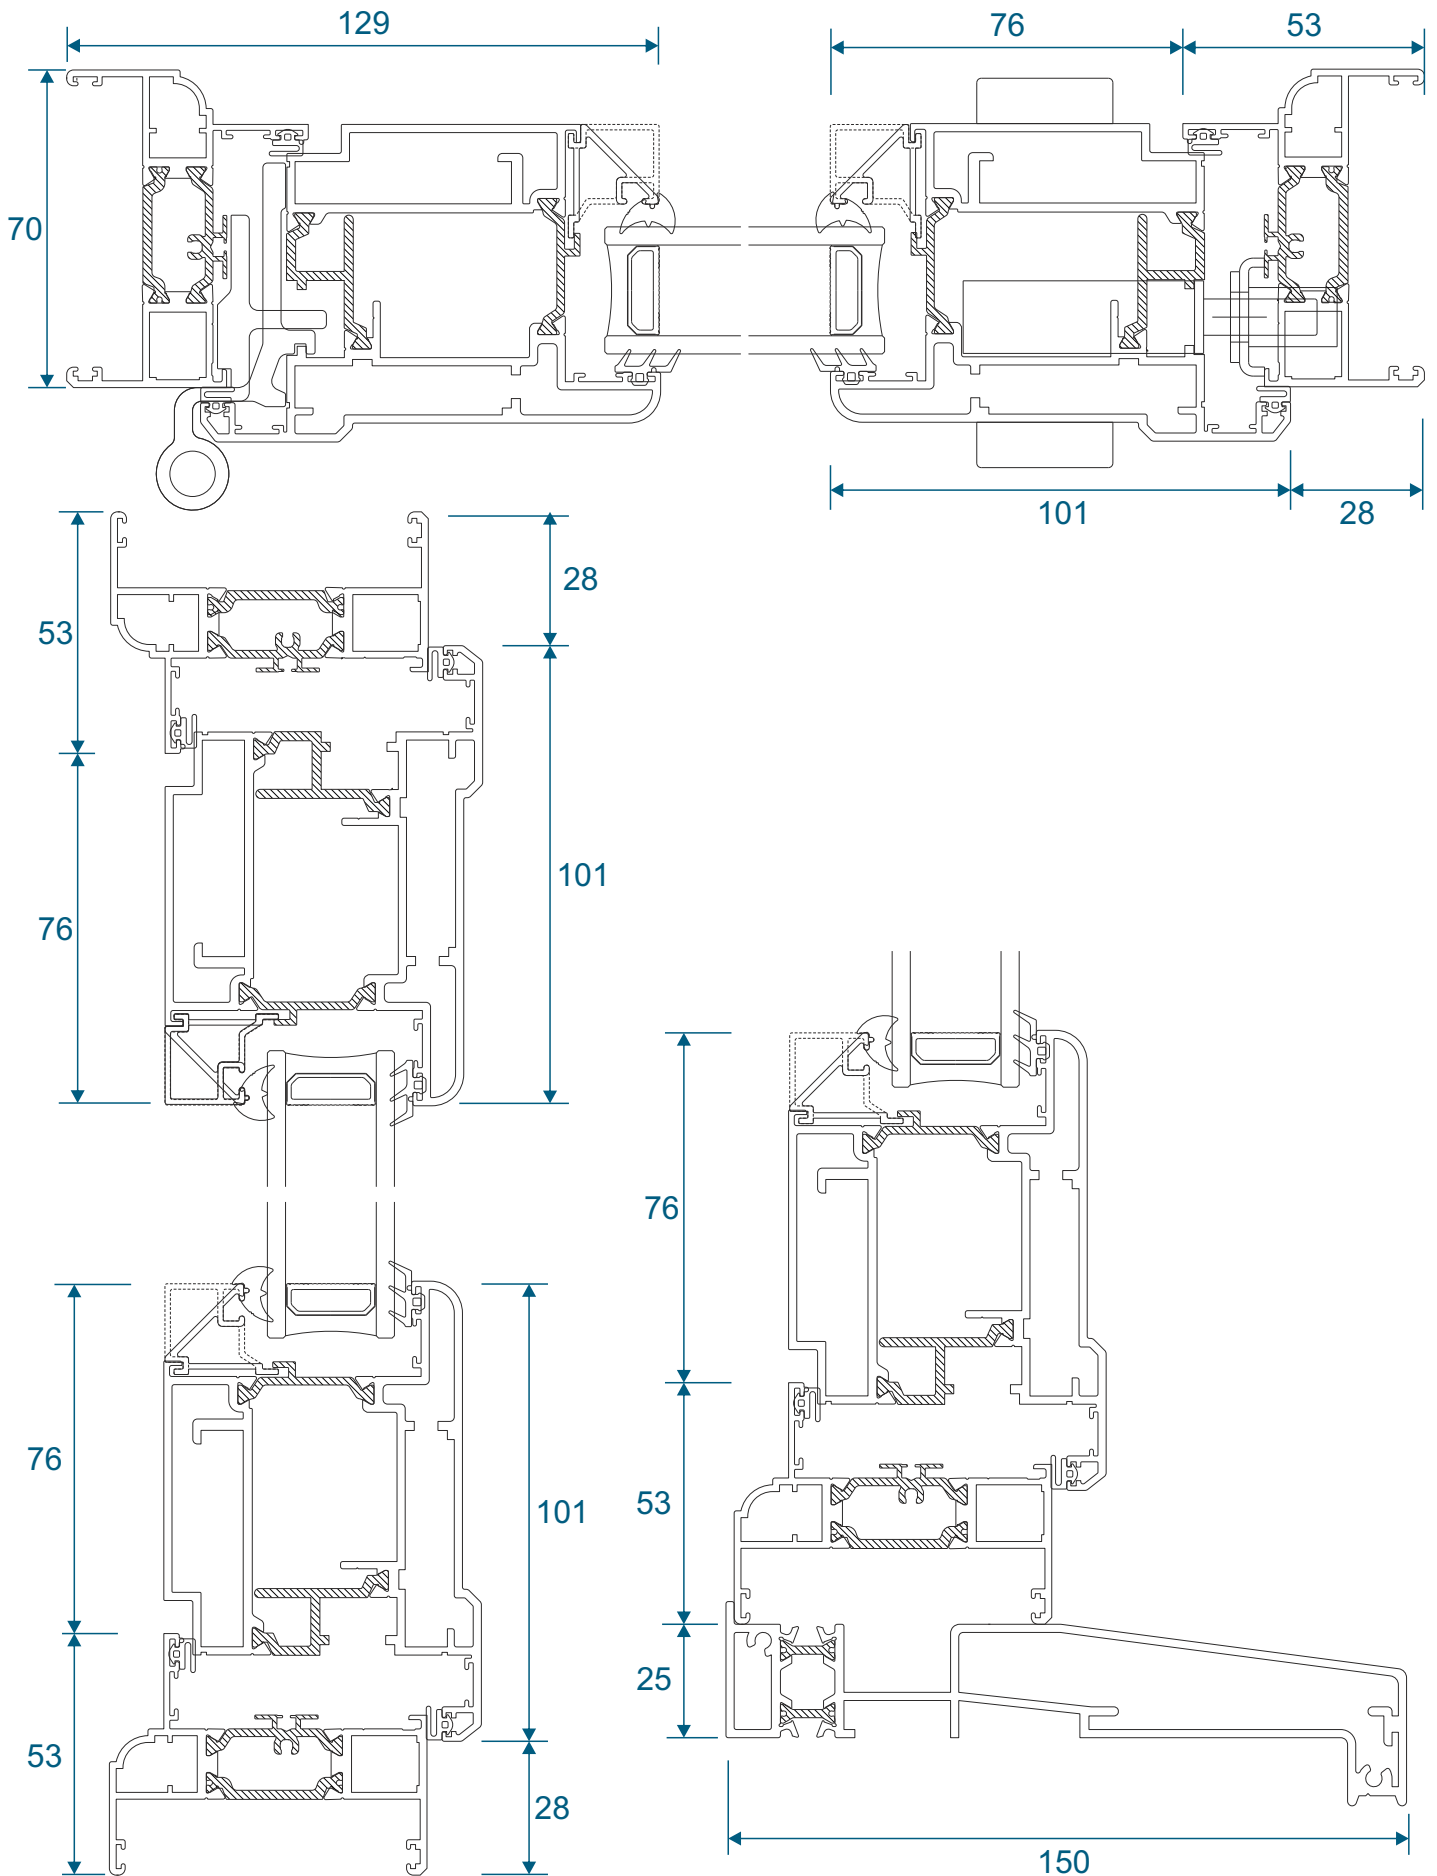

Head, Jambs & Cill

Using Frame AW602 - Open In

Head, Jamb & Cill

All sizes in millimetres

Using Frame AW602 - Open Out

Head, Jambs & Cill

Using Frame AW622 - Open In

Head, Jambs & Cill