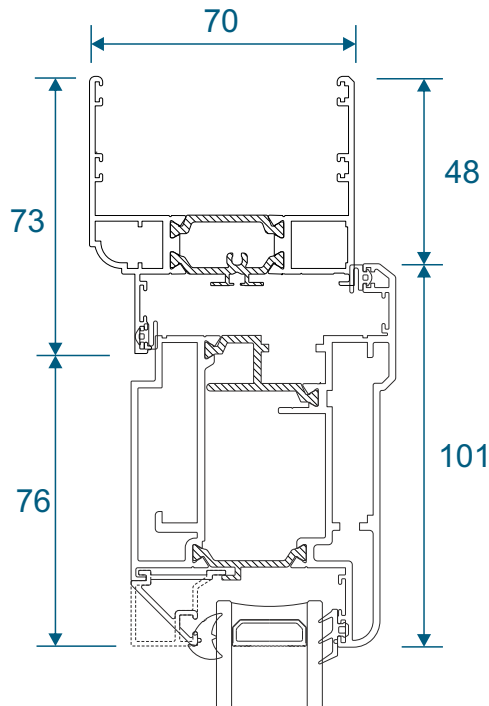

Head, Jambs & Cill

Using Frame AW602 - Open In

Head, Jamb & Cill

All sizes in millimetres

Using Frame AW602 - Open Out

Head, Jambs & Cill

Using Frame AW622 - Open In

Head, Jambs & Cill

Using Frame AW622 - Open Out

Head, Jambs & Cill

All sizes in millimetres

Meeting Stile

Open In

Open Out

Low Threshold

Open In

Open Out

Using Transoms, Mullions Or Midrails

AD309 / AW635

AD308 / AW634

AD306 / AW632

Deep Head For Vents

Open In - AW608

Open In - AW607

Open In - AW623

Open Out - AW608

Open Out - AW607

Open Out - AW623

Main Office & Factory

Units 4-5, t: 01268 681612 (15 lines)
Charfleets Road, f: 01268 510058
Canvey Island, e: sales@duration.co.uk
Essex. SS8 0PQ w: www.duration.co.uk