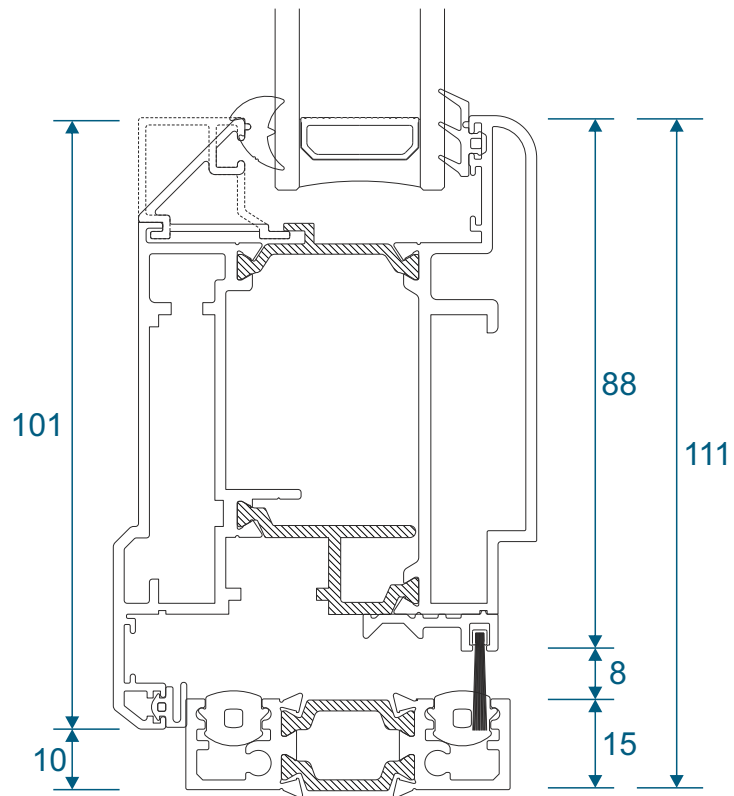

Head, Jambs & Cill

Using Frame AW602 - Open In

Head, Jamb & Cill

All sizes in millimetres

Using Frame AW602 - Open Out

Head, Jambs & Cill

Using Frame AW622 - Open In

Head, Jambs & Cill

Using Frame AW622 - Open Out

Head, Jambs & Cill

All sizes in millimetres

Meeting Stile

Open In

Open Out

Low Threshold

Open In