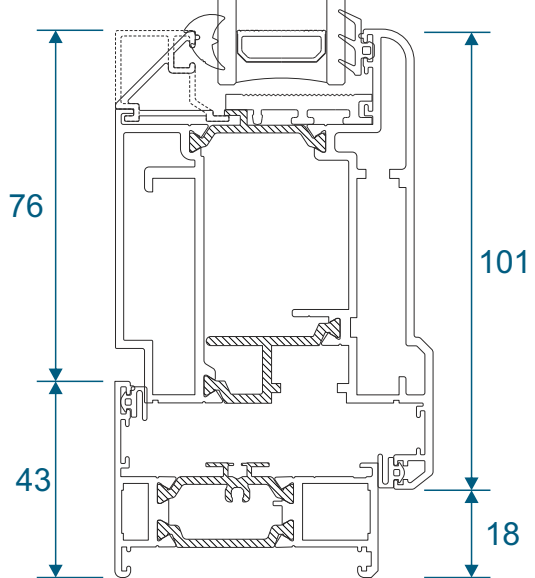

Using Frame AW604 - Open Out

Head, Jambs & Cill