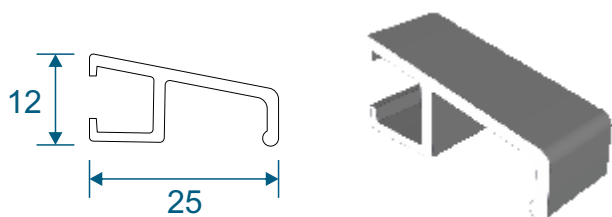

AD300 - Floating Mullion

AW660 - 28mm Bead

AW513 - 28mm Bead

TW118 - Drip Bar

RD13 - Drip Bar

Transoms, Mullions & Midrails

AD306 / AW632 - Slim Flat

AD308 / AW634 - Wide Flat

AD309 / AW635 - Large Flat

Extensions

AW725 - 20mm Extension For 58mm Frames

AW724 - 20mm Extension For 70mm Frames

AW728 - 40mm Extension For 70mm Frames

Corner Posts

AW721 - 90 Degree Post For 58mm Frame

AW720 - 90 Degree Post For 70mm Frame