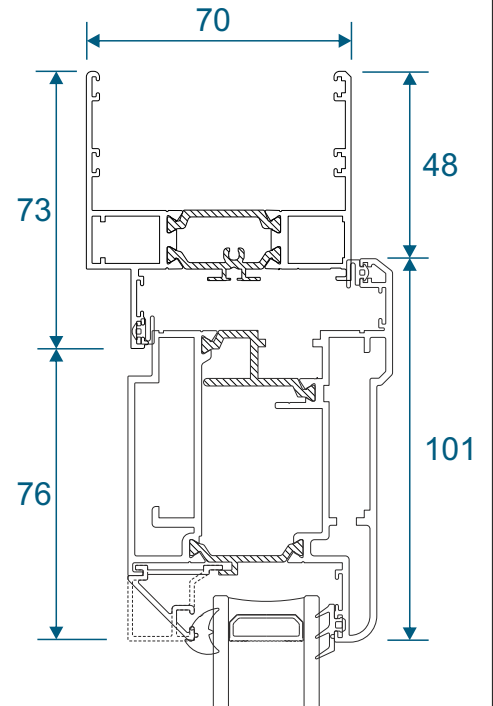

Head, Jambs & Cill

Using Frame AW602 - Open In

Head, Jamb & Cill

All sizes in millimetres

Using Frame AW602 - Open Out

Head, Jambs & Cill

Using Frame AW622 - Open In

Head, Jambs & Cill

Open In - AW623

Open Out - AW608

Open Out - AW607

Open Out - AW623

Main Office & Factory

Units 4-5, t: 01268 681612 (15 lines)
Charfleets Road, f: 01268 510058
Canvey Island, e: sales@duration.co.uk
Essex. SS8 0PQ w: www.duration.co.uk