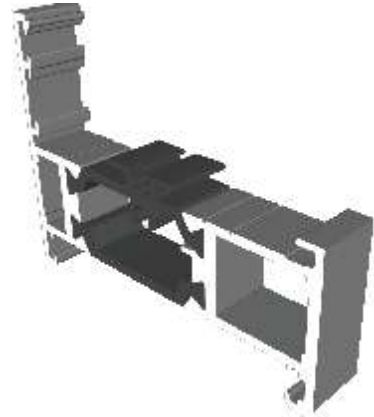

Premium Plus Doors

Section Identification Guide

DURATION
WINDOWS

Contents

Profiles

58mm Outer Frames	3
70mm Outer Frames	4
Deep Outer Frames	5
Sashes	6
Low Threshold	7
Mullion, Beads & Drips	8
Transoms, Mullions & Midrails	9
Extensions	10
Corner Posts	11
Bay Poles	12 - 14
Couplers	15 - 17
Cills	18 - 19

<u>Low Threshold</u>	30
-----------------------------	----

<u>Transoms, Mullions & Midrails</u>	31
---	----

<u>Deep Heads For Vents</u>	32
------------------------------------	----

58mm Outer Frames

AW604 - Slim Equal Leg