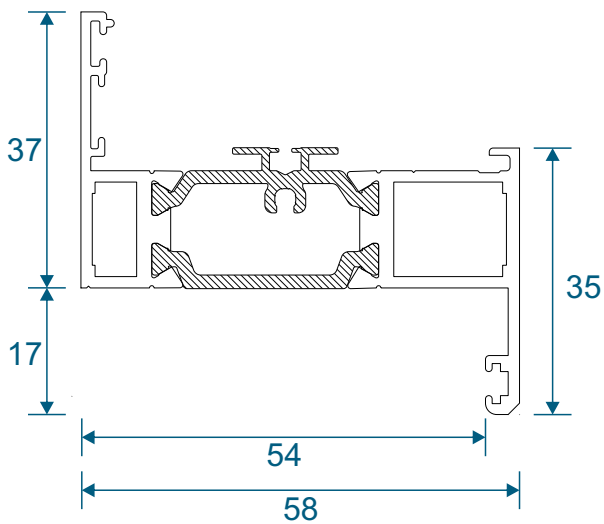

AW603 - Odd Leg (open out doors only)