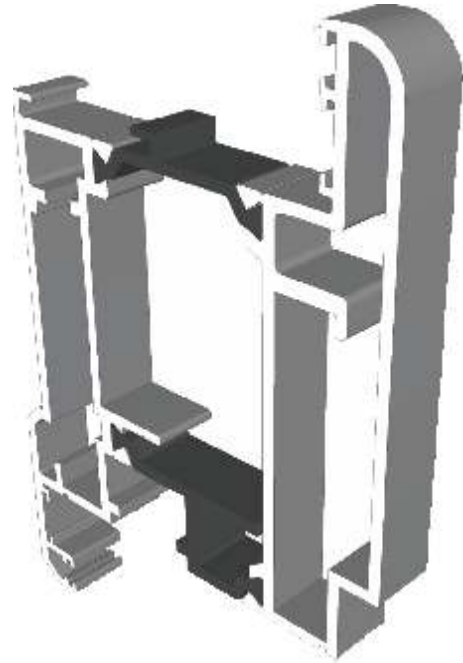

<u>Low Threshold</u>	30
-----------------------------	----

<u>Transoms, Mullions & Midrails</u>	31
---	----

<u>Deep Heads For Vents</u>	32
------------------------------------	----

58mm Outer Frames

AW604 - Slim Equal Leg

AW605 - Standard Equal Leg

AW603 - Odd Leg (open out doors only)

70mm Outer Frames

AW602 - Ovolo Equal Leg

AW622 - Standard Direct Fix

Deep Outer Frames

AW608 - Deep Equal Leg

AW607 - Deep Ovolo

AW623 - Deep Direct Fix

Door Sashes

AD200 - Open In Sash

AD201 - Open Out Sash

Low Threshold

AD100 - Low Threshold

AD131 - Threshold Adaptor

Mullion, Beads & Drips