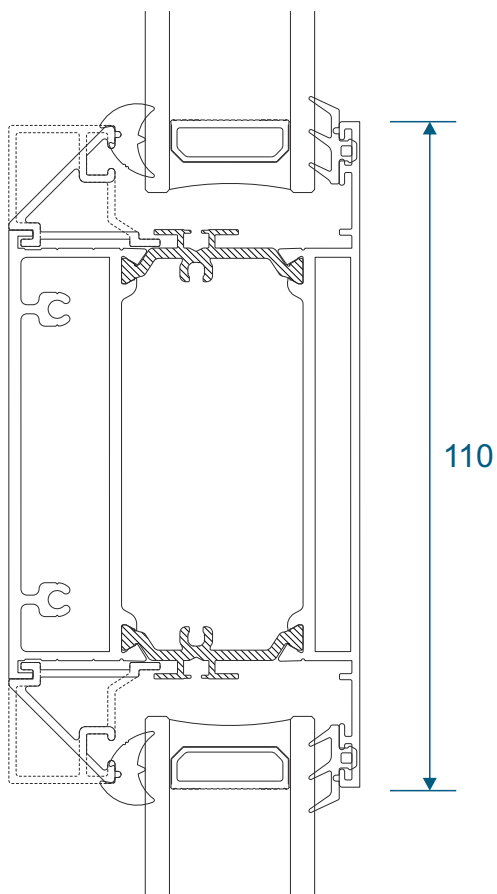

Using Transoms, Mullions Or Midrails

AD309 / AW635