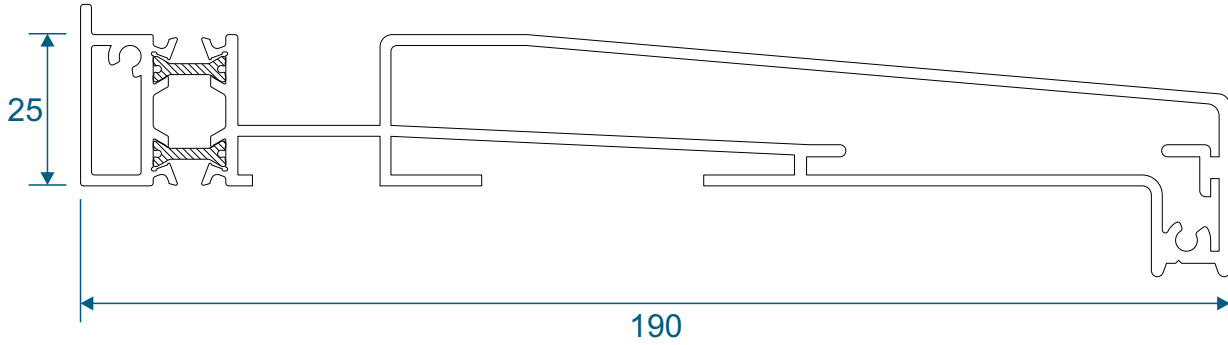

AW715 - 100° to 120° For 70mm Frame

Couplers

AW703 - 15mm Coupler For 58mm Frame

AW706 - 26mm Coupler For 58mm Frame

Couplers

AW702 - 15mm Coupler For 70mm Frame

AW705 - 26mm Coupler For 70mm Frame

Couplers

AW710 - Hidden Coupler For 58mm Frame

AW709 - Hidden Coupler For 70mm Frame

Cills

AW570 - 96mm Projection Cill

AW542 - 150mm Projection Cill

Cills

AW544 - 190mm Projection Cill

Using Frame AW604 - Open In

Head, Jambs & Cill

Using Frame AW604 - Open Out

Head, Jambs & Cill

Using Frame AW605 - Open In

Head, Jambs & Cill

Using Frame AW605 - Open Out

Head, Jambs & Cill

Using Frame AW603 - Open Out Only