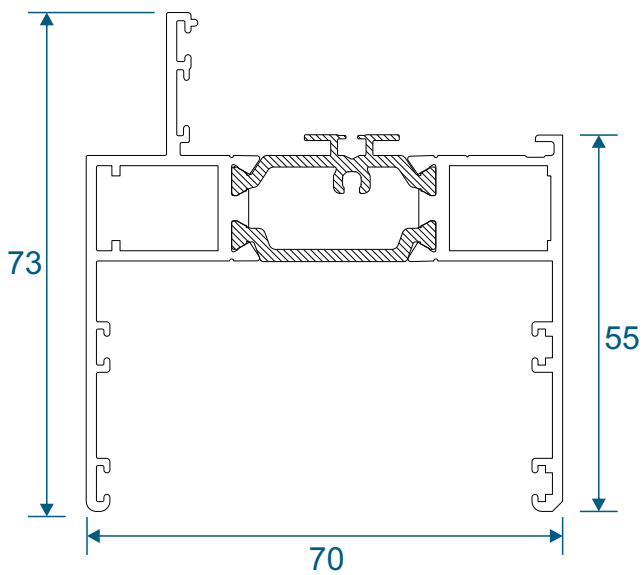

AW623 - Deep Direct Fix