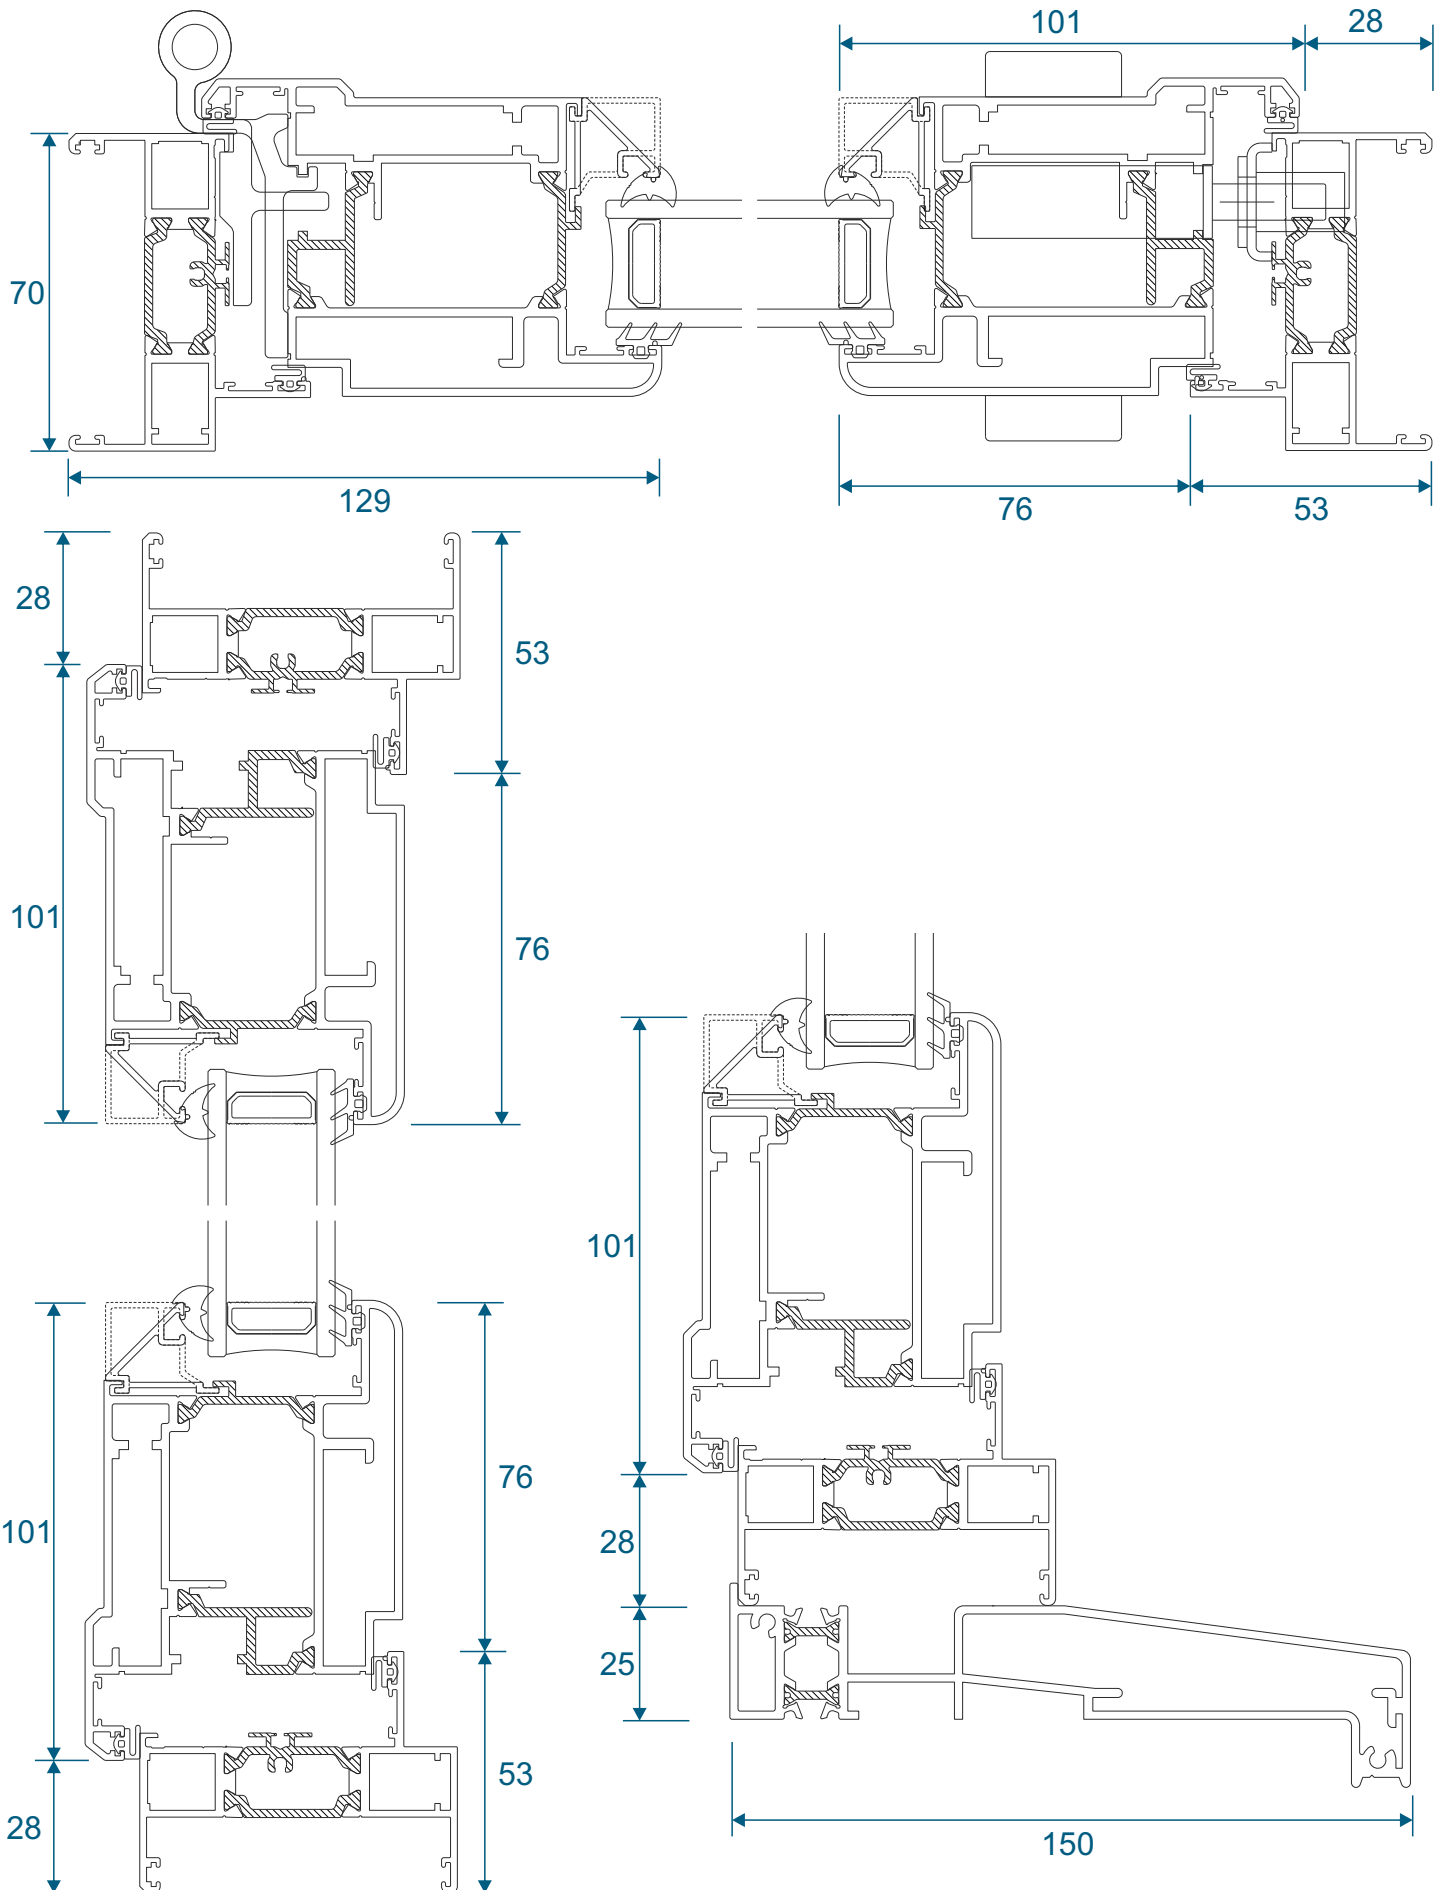

Head, Jambs & Cill

Using Frame AW602 - Open In

Head, Jamb & Cill

All sizes in millimetres

Using Frame AW602 - Open Out

Head, Jambs & Cill

Using Frame AW622 - Open In

Head, Jambs & Cill