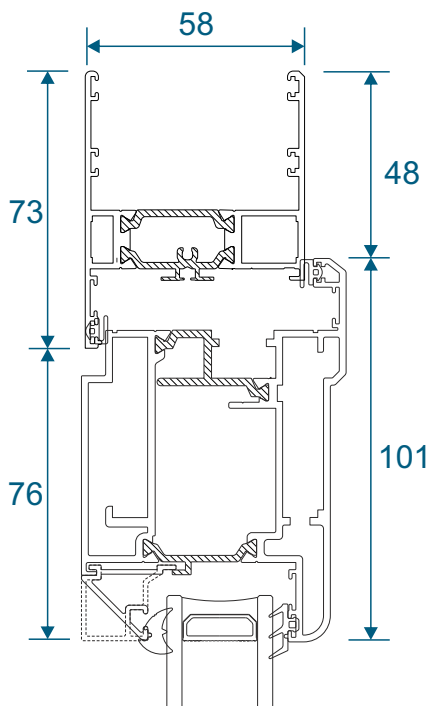

Head, Jambs & Cill

Using Frame AW602 - Open In

Head, Jamb & Cill

All sizes in millimetres

Using Frame AW602 - Open Out

Head, Jambs & Cill

Using Frame AW622 - Open In

Head, Jambs & Cill

Using Frame AW622 - Open Out

Head, Jambs & Cill

All sizes in millimetres

Meeting Stile

Open In

Open Out

Low Threshold

Open In

Open Out

Using Transoms, Mullions Or Midrails

AD309 / AW635

AD308 / AW634

AD306 / AW632

Deep Head For Vents

Open In - AW608

Open In - AW607

Open In - AW623

Open Out - AW608

Open Out - AW607

Open Out - AW623

Main Office & Factory

Units 4-5, t: 01268 681612 (15 lines)
Charfleets Road, f: 01268 510058
Canvey Island, e: sales@duration.co.uk
Essex. SS8 0PQ w: www.duration.co.uk