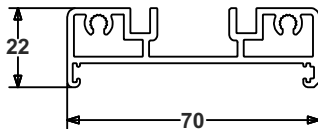

FSD Low Threshold (Non-Thermal)

P-06-132