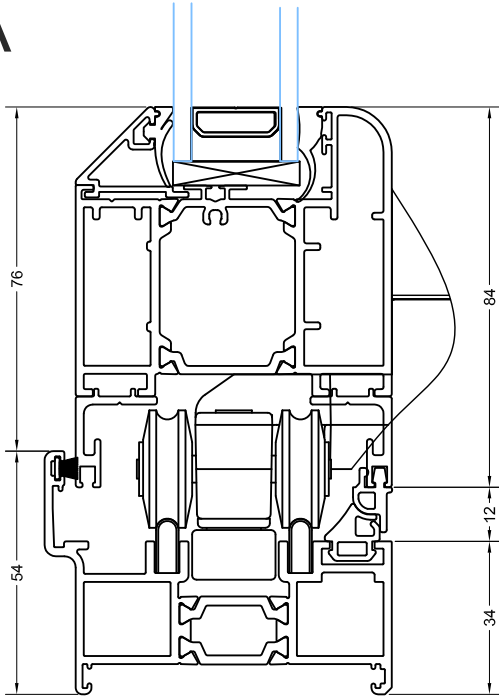

AW544

190mm X 25mm Drop Nose Cill

Interlock/ Meeting Stiles (Open Out)

Jamb (Open Out)

Threshold Options

DURATION
WINDOWS

Standard Threshold

CA