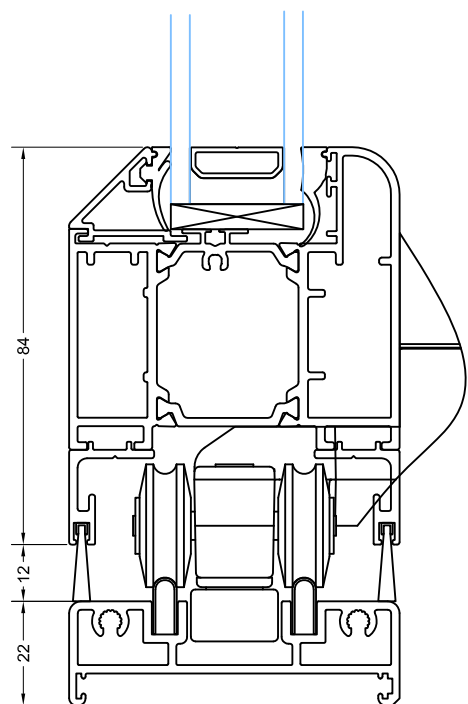

AW544

190mm X 25mm Drop Nose Cill

Interlock/ Meeting Stiles (Open Out)

Jamb (Open Out)

Threshold Options

DURATION
WINDOWS

Standard Threshold

CA

Low Threshold

CB

Duration Low Threshold

CC

Room Divider

CD

Standard Threshold Plus 150 Cill (Open Out)

Low Threshold Plus 150 Cill (Open Out)