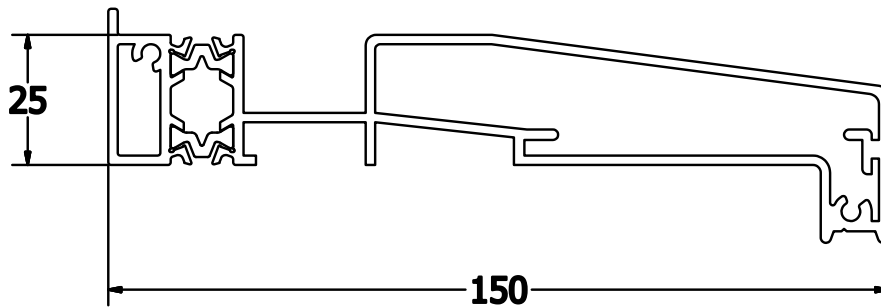

Low Threshold Adaptor

95mm

AW570

95mm Cill

150mm

AW542

150mm X 25mm Drop Nose Cill

190mm

AW544

190mm X 25mm Drop Nose Cill

Interlock/ Meeting Stiles (Open Out)

Jamb (Open Out)

Threshold Options

DURATION
WINDOWS

Standard Threshold

CA