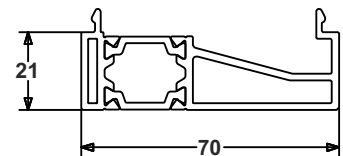

FSD Low Threshold (Ramp)

Sash, Mullion & Drainage Tray

P-06-200

FSD Soft Line Leaf

P-06-300

FSD Floating Mullion

P-06-135

FSD Drainage Tray

AW544

190mm X 25mm Drop Nose Cill

Interlock/ Meeting Stiles (Open Out)

Jamb (Open Out)

Threshold Options

DURATION
WINDOWS

Standard Threshold

CA