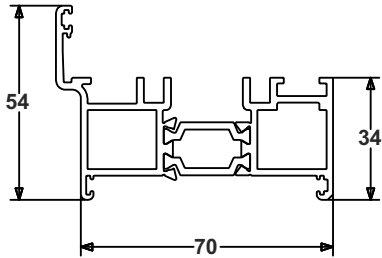

Outer Frames & Thresholds

P-06-100

FSD Outer Frame