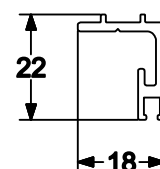

Low Threshold Adaptor

95mm

AW570

95mm Cill

150mm

AW542

150mm X 25mm Drop Nose Cill

190mm

AW544

190mm X 25mm Drop Nose Cill

Interlock/ Meeting Stiles (Open Out)

Jamb (Open Out)

Threshold Options

DURATION
WINDOWS

Standard Threshold

CA