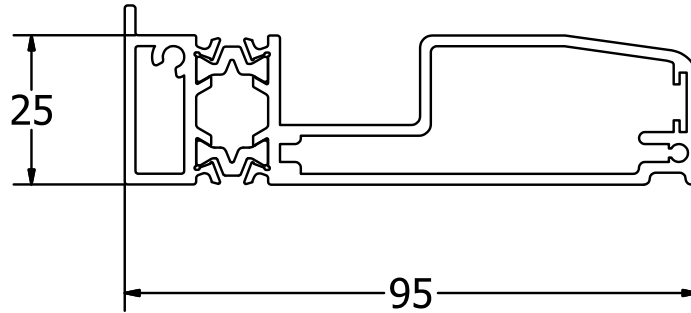

Low Threshold Adaptor

95mm

AW570

95mm Cill

150mm

AW542

150mm X 25mm Drop Nose Cill

190mm

AW544

190mm X 25mm Drop Nose Cill

Interlock/ Meeting Stiles (Open Out)

Jamb (Open Out)

Threshold Options

DURATION
WINDOWS

Standard Threshold

CA