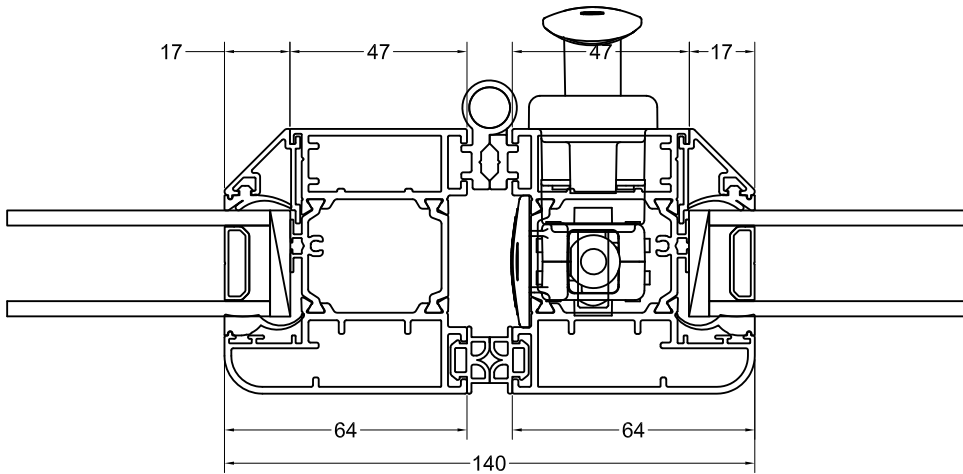

Low Threshold Adaptor

95mm

AW570

95mm Cill

150mm

AW542

150mm X 25mm Drop Nose Cill

190mm

AW544

190mm X 25mm Drop Nose Cill

Interlock/ Meeting Stiles (Open Out)

Jamb (Open Out)

Threshold Options

DURATION
WINDOWS

Standard Threshold

CA