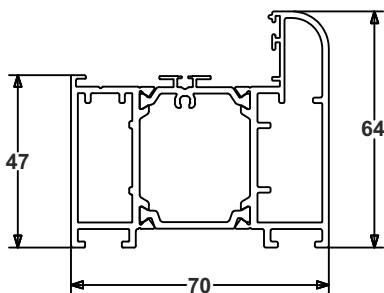

FSD Low Threshold (Ramp)

Sash, Mullion & Drainage Tray

P-06-200

FSD Soft Line Leaf

P-06-300

FSD Floating Mullion

P-06-135

FSD Drainage Tray

AW544

190mm X 25mm Drop Nose Cill

Interlock/ Meeting Stiles (Open Out)

Jamb (Open Out)

Threshold Options

DURATION
WINDOWS

Standard Threshold

CA