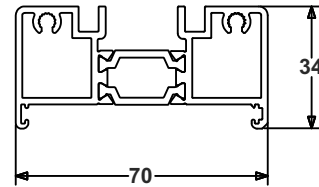

P-06-130

FSD Low Threshold (Thermal)