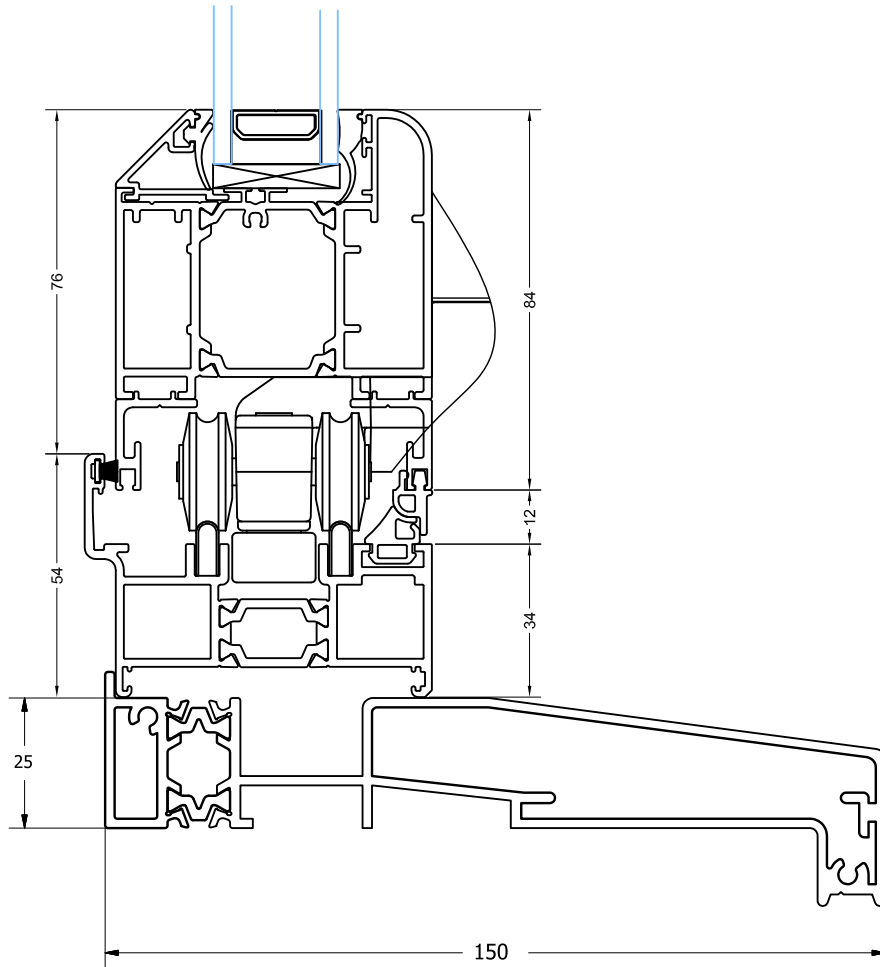

AW544

190mm X 25mm Drop Nose Cill

Interlock/ Meeting Stiles (Open Out)

Jamb (Open Out)

Threshold Options

DURATION
WINDOWS

Standard Threshold

CA

Low Threshold

CB

Duration Low Threshold

CC

Room Divider

CD

Standard Threshold Plus 150 Cill (Open Out)

Low Threshold Plus 150 Cill (Open Out)