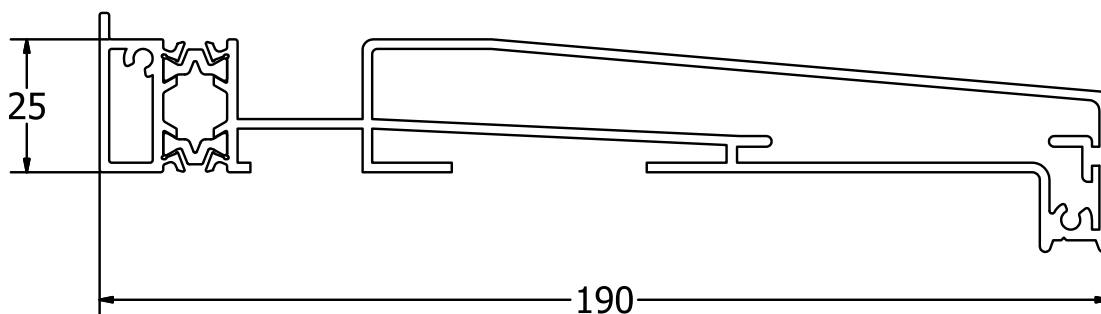

Low Threshold Adaptor

95mm

AW570

95mm Cill

150mm

AW542

150mm X 25mm Drop Nose Cill

190mm

AW544

190mm X 25mm Drop Nose Cill

Interlock/ Meeting Stiles (Open Out)

Jamb (Open Out)

Threshold Options

DURATION
WINDOWS

Standard Threshold

CA