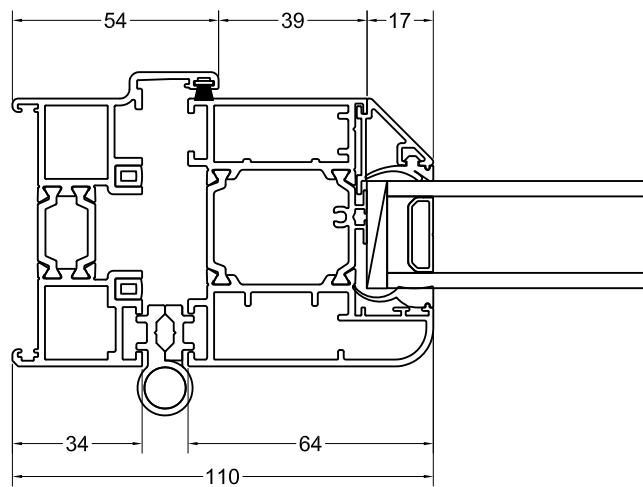

AW544

190mm X 25mm Drop Nose Cill

Interlock/ Meeting Stiles (Open Out)

Jamb (Open Out)

Threshold Options

DURATION
WINDOWS

Standard Threshold

CA

Low Threshold

CB

Duration Low Threshold

CC

Room Divider

CD

Standard Threshold Plus 150 Cill (Open Out)

Low Threshold Plus 150 Cill (Open Out)