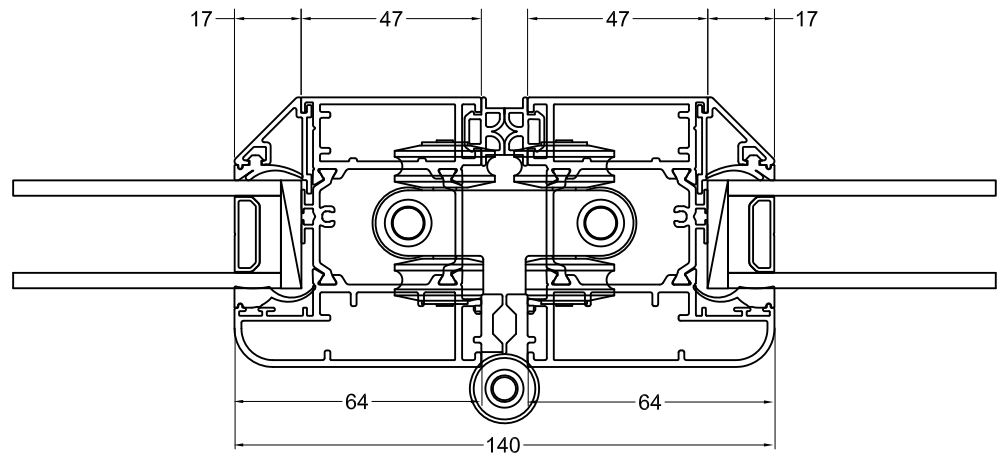

Low Threshold Adaptor

95mm

AW570

95mm Cill

150mm

AW542

150mm X 25mm Drop Nose Cill

190mm

AW544

190mm X 25mm Drop Nose Cill

Interlock/ Meeting Stiles (Open Out)

Jamb (Open Out)

Threshold Options

DURATION
WINDOWS

Standard Threshold

CA