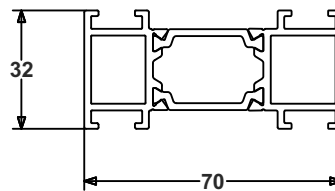

FSD Low Threshold (Ramp)

Sash, Mullion & Drainage Tray

P-06-200

FSD Soft Line Leaf

P-06-300

FSD Floating Mullion

P-06-135

FSD Drainage Tray