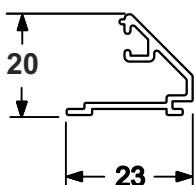

Beads

AW513

28mm Bead

AW660