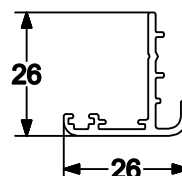

Beads

AW513

28mm Bead

AW660

28mm Bead

P-00-210

Rebated Door Adaptor

P-00-211

Low Threshold Adaptor

95mm

AW570

95mm Cill

150mm

AW542

150mm X 25mm Drop Nose Cill

190mm

AW544

190mm X 25mm Drop Nose Cill

Interlock/ Meeting Stiles (Open Out)

Jamb (Open Out)

Threshold Options

DURATION
WINDOWS

Standard Threshold

CA