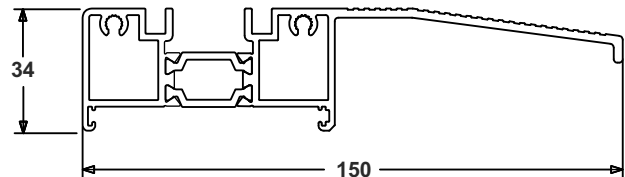

Outer Frames & Thresholds

P-06-100

FSD Outer Frame

P-06-130

FSD Low Threshold (Thermal)

P-06-131

FSD Low Threshold (Non-Thermal)

P-06-132

FSD Low Threshold (Ramp)

Sash, Mullion & Drainage Tray

P-06-200

FSD Soft Line Leaf

P-06-300

FSD Floating Mullion

P-06-135

FSD Drainage Tray