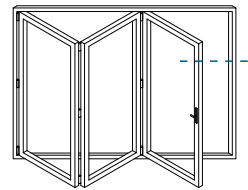

AW544 - 190mm Cill

Jamb Sections

Hinge Side Jamb - Open Out

Locking Side Jamb - Open Out

Jamb Sections

Equal Panel Jamb - Open Out

Head Sections

Head - Open Out

Head With 20mm Extension - Open Out

Meeting Stiles

Locking Stile - Open Out

Bogie Wheel Stile - Open Out

Meeting Stile

Uneven Panel Split Meeting Stile / Double Traffic Door - Open Out

Meeting Stile

Odd to Even Panel Split / Traffic Door Meeting Stile - Open Out

Meeting Stiles

Even Panel Split Meeting Stile - Open Out

Threshold Sections

Standard Rebated With No Cill - Open Out

Standard Rebated With 150mm Cill - Open Out

Thresholds

34mm Low Threshold - Open Out

34mm Low Threshold With Integrated Ramp - Open Out