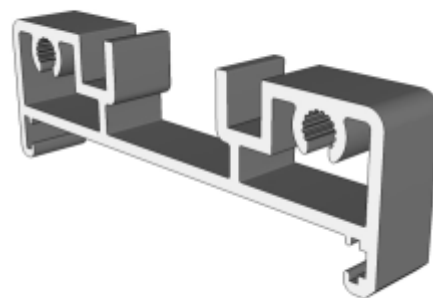

P-06-131 - 22mm Room Divider Threshold (Internal Use Only)