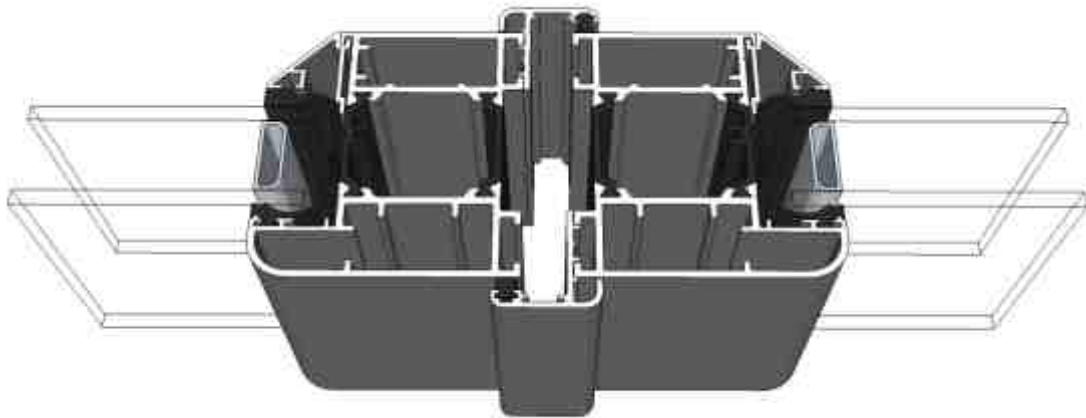

Head With 20mm Extension - Open Out

Meeting Stiles

Locking Stile - Open Out

Bogie Wheel Stile - Open Out

Meeting Stile

Uneven Panel Split Meeting Stile / Double Traffic Door - Open Out

Meeting Stile

Odd to Even Panel Split / Traffic Door Meeting Stile - Open Out

Meeting Stiles

Even Panel Split Meeting Stile - Open Out

Threshold Sections

Standard Rebated With No Cill - Open Out

Standard Rebated With 150mm Cill - Open Out

Thresholds

34mm Low Threshold - Open Out

34mm Low Threshold With Integrated Ramp - Open Out