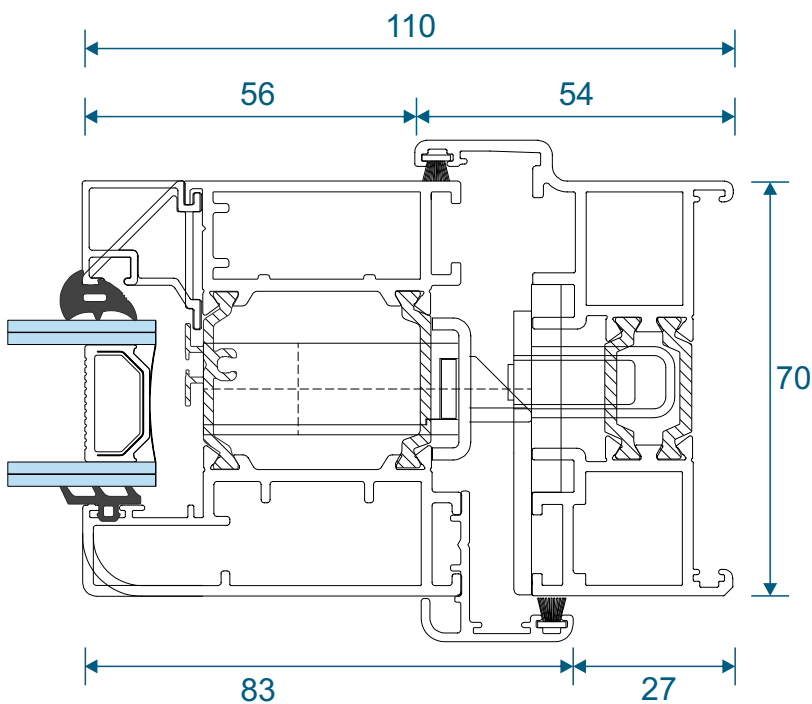

AW513 - 28mm Chamfered Bead

AW668 - 32mm Square Bead

AW630 - 32mm Chamfered Bead

P-00-210 - Rebate Adaptor

P-00-211 - Threshold Adaptor

Projection Cills

AW570 - 96mm Cill

AW542 - 150mm Cill

AW544 - 190mm Cill

Jamb Sections

Hinge Side Jamb - Open Out

Locking Side Jamb - Open Out

Jamb Sections

Equal Panel Jamb - Open Out

Head Sections

Head - Open Out

Meeting Stiles

Even Panel Split Meeting Stile - Open Out

Threshold Sections

Standard Rebated With No Cill - Open Out

Standard Rebated With 150mm Cill - Open Out

Thresholds

34mm Low Threshold - Open Out

34mm Low Threshold With Integrated Ramp - Open Out