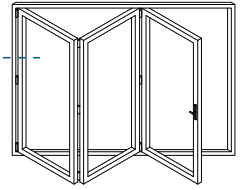

AW513 - 28mm Chamfered Bead

AW668 - 32mm Square Bead

AW630 - 32mm Chamfered Bead

P-00-210 - Rebate Adaptor

P-00-211 - Threshold Adaptor

Projection Cills

AW570 - 96mm Cill

AW542 - 150mm Cill

AW544 - 190mm Cill

Jamb Sections

Hinge Side Jamb - Open Out

Locking Side Jamb - Open Out

Jamb Sections

Equal Panel Jamb - Open Out

Head Sections

Head - Open Out