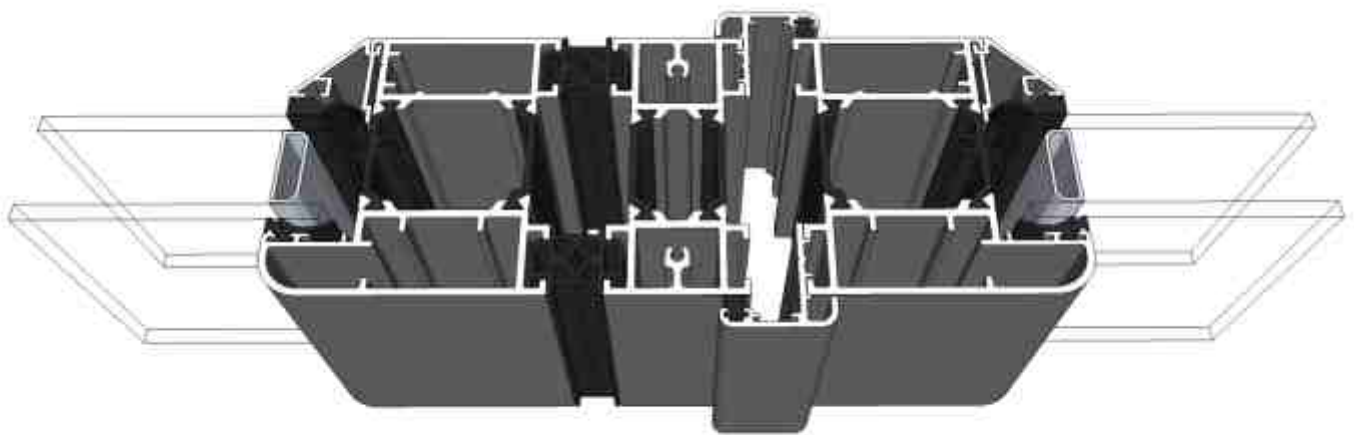

Head With 20mm Extension - Open Out

Meeting Stiles

Locking Stile - Open Out

Bogie Wheel Stile - Open Out

Meeting Stile

Uneven Panel Split Meeting Stile / Double Traffic Door - Open Out

Meeting Stile

Odd to Even Panel Split / Traffic Door Meeting Stile - Open Out

Meeting Stiles

Even Panel Split Meeting Stile - Open Out

Threshold Sections

Standard Rebated With No Cill - Open Out

Standard Rebated With 150mm Cill - Open Out

Thresholds

34mm Low Threshold - Open Out

34mm Low Threshold With Integrated Ramp - Open Out