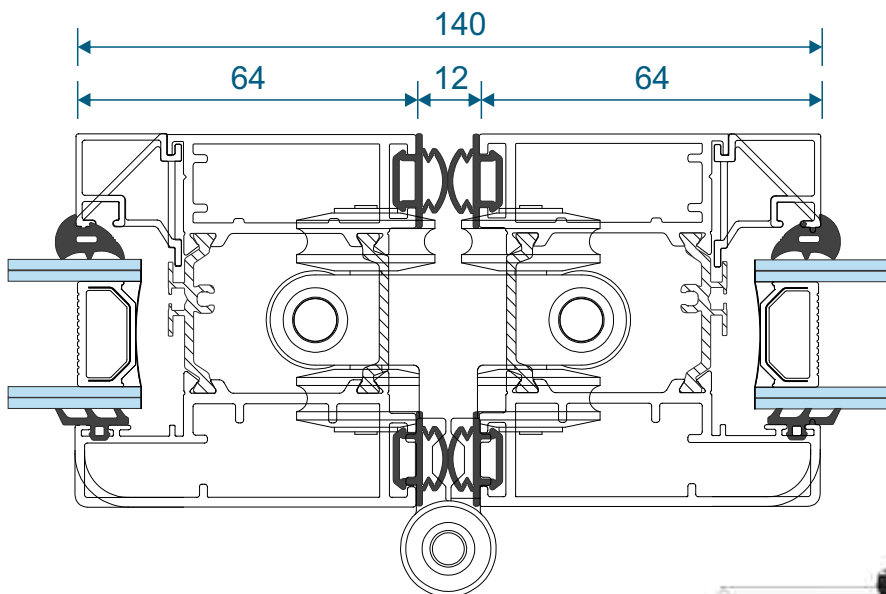

AW544 - 190mm Cill

Jamb Sections

Hinge Side Jamb - Open Out

Locking Side Jamb - Open Out

Jamb Sections

Equal Panel Jamb - Open Out

Head Sections

Head - Open Out

Head With 20mm Extension - Open Out

Meeting Stiles

Locking Stile - Open Out

Bogie Wheel Stile - Open Out

Meeting Stile

Uneven Panel Split Meeting Stile / Double Traffic Door - Open Out

Meeting Stile

Odd to Even Panel Split / Traffic Door Meeting Stile - Open Out

Meeting Stiles

Even Panel Split Meeting Stile - Open Out

Threshold Sections

Standard Rebated With No Cill - Open Out

Standard Rebated With 150mm Cill - Open Out

Thresholds

34mm Low Threshold - Open Out

34mm Low Threshold With Integrated Ramp - Open Out