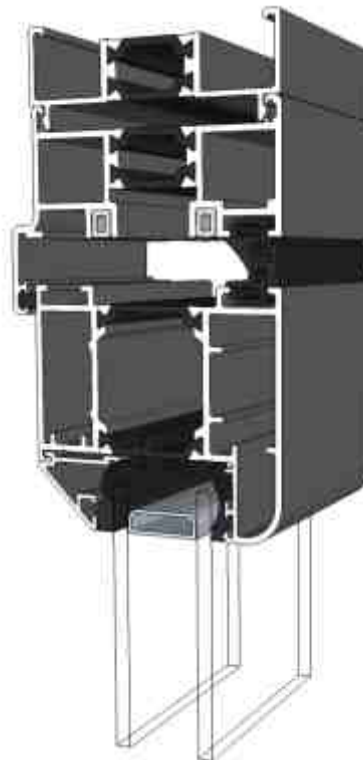

AW544 - 190mm Cill

Jamb Sections

Hinge Side Jamb - Open Out

Locking Side Jamb - Open Out

Jamb Sections

Equal Panel Jamb - Open Out

Head Sections

Head - Open Out

Head With 20mm Extension - Open Out

Meeting Stiles

Locking Stile - Open Out

Bogie Wheel Stile - Open Out

Meeting Stile

Uneven Panel Split Meeting Stile / Double Traffic Door - Open Out

Meeting Stile

Odd to Even Panel Split / Traffic Door Meeting Stile - Open Out

Meeting Stiles

Even Panel Split Meeting Stile - Open Out

Threshold Sections

Standard Rebated With No Cill - Open Out

Standard Rebated With 150mm Cill - Open Out

Thresholds

34mm Low Threshold - Open Out

34mm Low Threshold With Integrated Ramp - Open Out