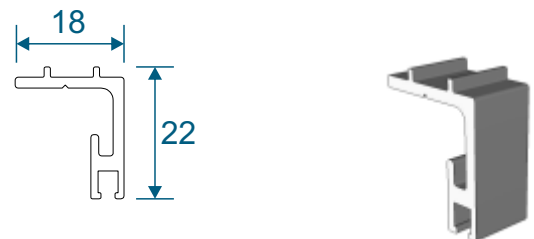

AW513 - 28mm Chamfered Bead

AW668 - 32mm Square Bead

AW630 - 32mm Chamfered Bead

P-00-210 - Rebate Adaptor

P-00-211 - Threshold Adaptor

Projection Cills

AW570 - 96mm Cill

AW542 - 150mm Cill

AW544 - 190mm Cill

Jamb Sections

Hinge Side Jamb - Open Out

Locking Side Jamb - Open Out

Jamb Sections

Equal Panel Jamb - Open Out

Head Sections

Head - Open Out

Head With 20mm Extension - Open Out

Meeting Stiles

Locking Stile - Open Out

Bogie Wheel Stile - Open Out

Meeting Stile

Uneven Panel Split Meeting Stile / Double Traffic Door - Open Out

Meeting Stile

Odd to Even Panel Split / Traffic Door Meeting Stile - Open Out

Meeting Stiles

Even Panel Split Meeting Stile - Open Out

Threshold Sections

Standard Rebated With No Cill - Open Out

Standard Rebated With 150mm Cill - Open Out

Thresholds

34mm Low Threshold - Open Out

34mm Low Threshold With Integrated Ramp - Open Out