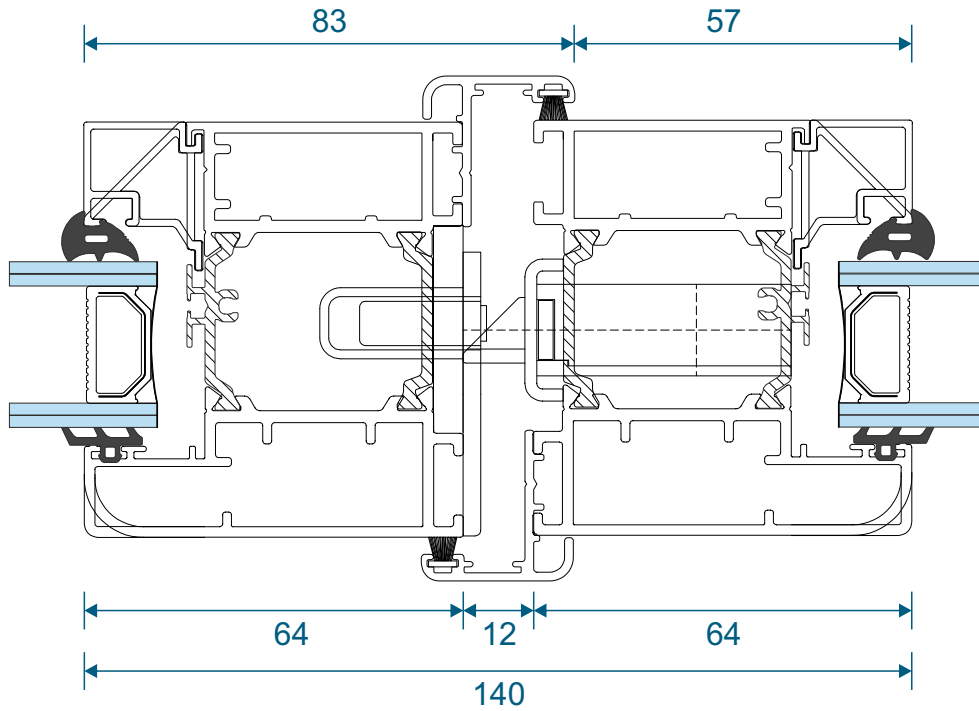

Meeting Stile

Uneven Panel Split Meeting Stile / Double Traffic Door - Open Out