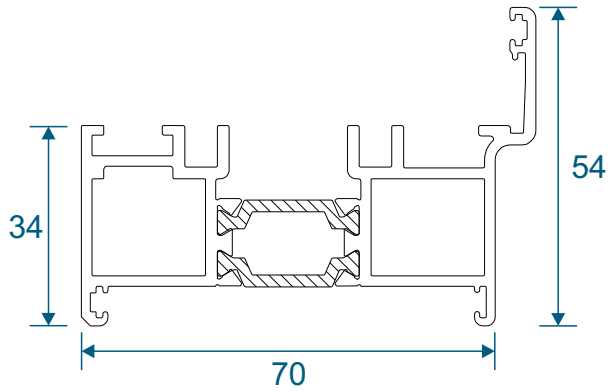

Outer Frame, Threshold & Sashes

P-06-100 - Outerframe / Standard Rebated Threshold