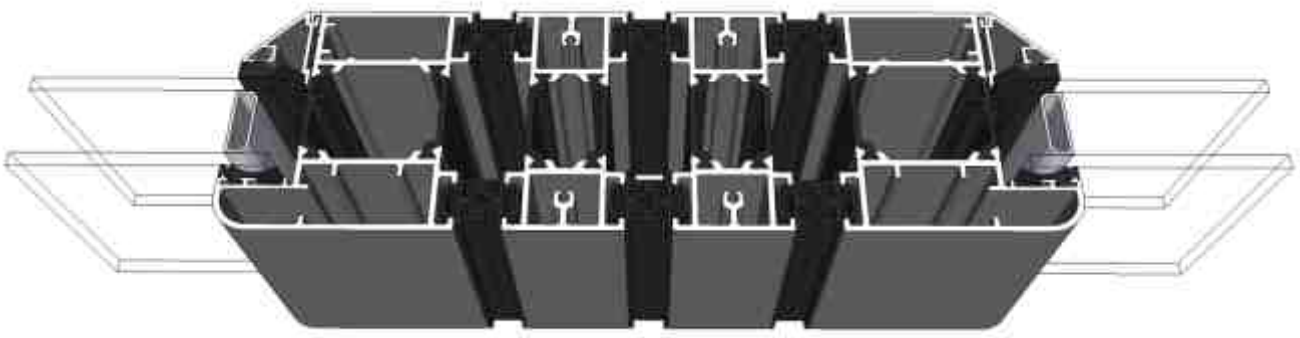

AW544 - 190mm Cill

Jamb Sections

Hinge Side Jamb - Open Out

Locking Side Jamb - Open Out

Jamb Sections

Equal Panel Jamb - Open Out

Head Sections

Head - Open Out

Head With 20mm Extension - Open Out

Meeting Stiles

Locking Stile - Open Out

Bogie Wheel Stile - Open Out

Meeting Stile

Uneven Panel Split Meeting Stile / Double Traffic Door - Open Out

Meeting Stile

Odd to Even Panel Split / Traffic Door Meeting Stile - Open Out

Meeting Stiles

Even Panel Split Meeting Stile - Open Out

Threshold Sections

Standard Rebated With No Cill - Open Out

Standard Rebated With 150mm Cill - Open Out

Thresholds

34mm Low Threshold - Open Out

34mm Low Threshold With Integrated Ramp - Open Out