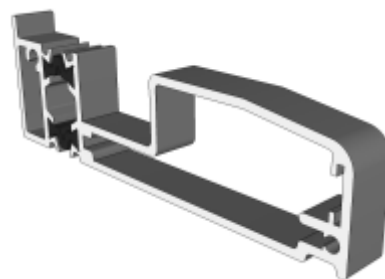

AW513 - 28mm Chamfered Bead

AW668 - 32mm Square Bead

AW630 - 32mm Chamfered Bead

P-00-210 - Rebate Adaptor

P-00-211 - Threshold Adaptor

Projection Cills

AW570 - 96mm Cill

AW542 - 150mm Cill

AW544 - 190mm Cill

Jamb Sections

Hinge Side Jamb - Open Out

Locking Side Jamb - Open Out

Jamb Sections

Equal Panel Jamb - Open Out

Head Sections

Head - Open Out

Head With 20mm Extension - Open Out

Meeting Stiles

Locking Stile - Open Out

Bogie Wheel Stile - Open Out

Meeting Stile

Uneven Panel Split Meeting Stile / Double Traffic Door - Open Out

Meeting Stile

Odd to Even Panel Split / Traffic Door Meeting Stile - Open Out

Meeting Stiles

Even Panel Split Meeting Stile - Open Out

Threshold Sections

Standard Rebated With No Cill - Open Out

Standard Rebated With 150mm Cill - Open Out

Thresholds

34mm Low Threshold - Open Out

34mm Low Threshold With Integrated Ramp - Open Out