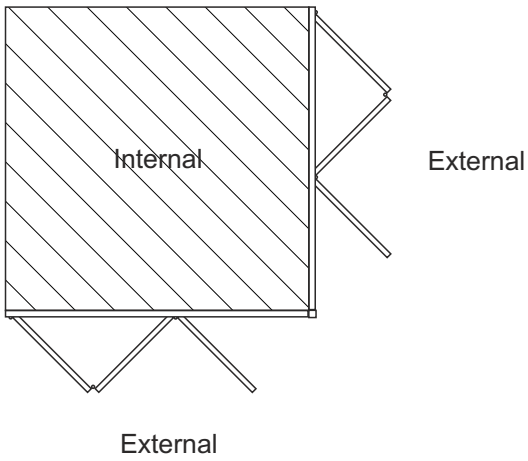

Meeting Stiles

Even Panel Split Meeting Stile - Open Out

Threshold Sections

Standard Rebated With No Cill - Open Out

Standard Rebated With 150mm Cill - Open Out

Thresholds

34mm Low Threshold - Open Out

34mm Low Threshold With Integrated Ramp - Open Out

Threshold Sections

22mm Room Divider Threshold - Internal Use Only

Transoms & Midrail Sections

Midrail Examples for Open Out Doors

Corner Post Section

Fixed (Non Structural) Corner Post - Open Out

Main Office & Factory