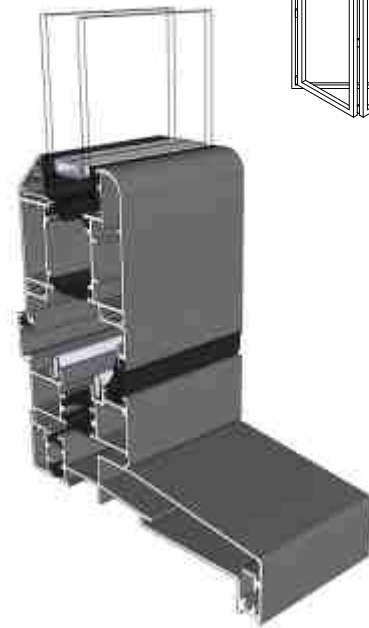

Meeting Stiles

Even Panel Split Meeting Stile - Open Out

Threshold Sections

Standard Rebated With No Cill - Open Out

Standard Rebated With 150mm Cill - Open Out

Thresholds

34mm Low Threshold - Open Out

34mm Low Threshold With Integrated Ramp - Open Out

Threshold Sections

22mm Room Divider Threshold - Internal Use Only

Transoms & Midrail Sections

Midrail Examples for Open Out Doors

Corner Post Section

Fixed (Non Structural) Corner Post - Open Out

Main Office & Factory