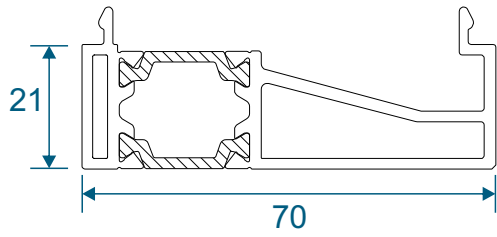

Add Ons, Extensions & Corner Post

P-06-135 - Drainage Tray