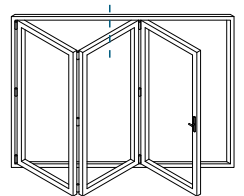

AW544 - 190mm Cill

Jamb Sections

Hinge Side Jamb - Open Out

Locking Side Jamb - Open Out

Jamb Sections

Equal Panel Jamb - Open Out

Head Sections

Head - Open Out

Head With 20mm Extension - Open Out

Meeting Stiles

Locking Stile - Open Out

Bogie Wheel Stile - Open Out

Meeting Stile

Uneven Panel Split Meeting Stile / Double Traffic Door - Open Out

Meeting Stile

Odd to Even Panel Split / Traffic Door Meeting Stile - Open Out

Meeting Stiles

Even Panel Split Meeting Stile - Open Out

Threshold Sections

Standard Rebated With No Cill - Open Out

Standard Rebated With 150mm Cill - Open Out

Thresholds

34mm Low Threshold - Open Out

34mm Low Threshold With Integrated Ramp - Open Out