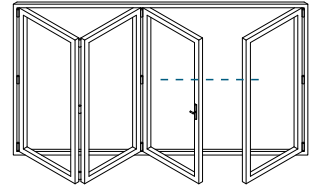

AW544 - 190mm Cill

Jamb Sections

Hinge Side Jamb - Open Out

Locking Side Jamb - Open Out

Jamb Sections

Equal Panel Jamb - Open Out

Head Sections

Head - Open Out

Head With 20mm Extension - Open Out

Meeting Stiles

Locking Stile - Open Out

Bogie Wheel Stile - Open Out

Meeting Stile

Uneven Panel Split Meeting Stile / Double Traffic Door - Open Out

Meeting Stile

Odd to Even Panel Split / Traffic Door Meeting Stile - Open Out

Meeting Stiles

Even Panel Split Meeting Stile - Open Out

Threshold Sections

Standard Rebated With No Cill - Open Out

Standard Rebated With 150mm Cill - Open Out

Thresholds

34mm Low Threshold - Open Out

34mm Low Threshold With Integrated Ramp - Open Out