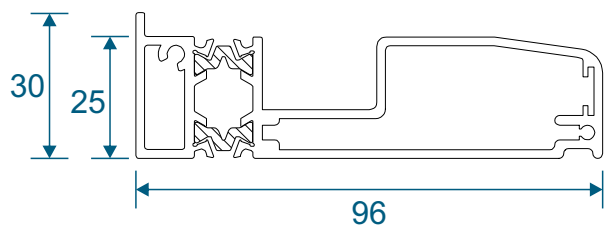

AW513 - 28mm Chamfered Bead

AW668 - 32mm Square Bead

AW630 - 32mm Chamfered Bead

P-00-210 - Rebate Adaptor

P-00-211 - Threshold Adaptor

Projection Cills

AW570 - 96mm Cill

AW542 - 150mm Cill

AW544 - 190mm Cill

Jamb Sections

Hinge Side Jamb - Open Out

Locking Side Jamb - Open Out

Jamb Sections

Equal Panel Jamb - Open Out

Head Sections

Head - Open Out