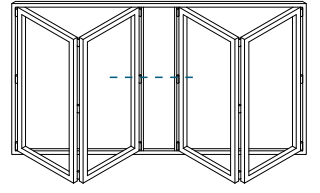

Head With 20mm Extension - Open Out

Meeting Stiles

Locking Stile - Open Out

Bogie Wheel Stile - Open Out

Meeting Stile

Uneven Panel Split Meeting Stile / Double Traffic Door - Open Out

Meeting Stile

Odd to Even Panel Split / Traffic Door Meeting Stile - Open Out

Meeting Stiles

Even Panel Split Meeting Stile - Open Out

Threshold Sections

Standard Rebated With No Cill - Open Out

Standard Rebated With 150mm Cill - Open Out

Thresholds

34mm Low Threshold - Open Out

34mm Low Threshold With Integrated Ramp - Open Out