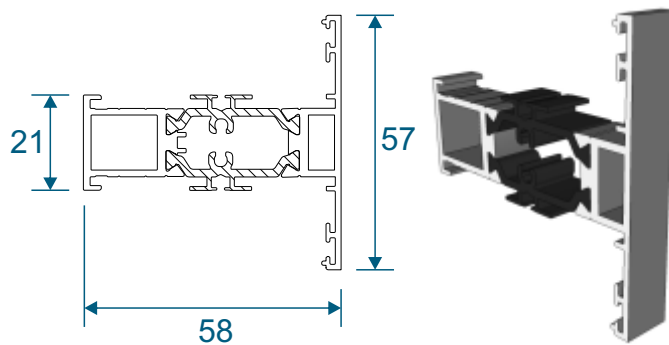

AD306 - 57mm Transom / Mullion