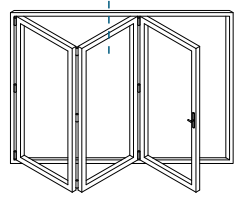

AW544 - 190mm Cill

Jamb Sections

Hinge Side Jamb - Open Out

Locking Side Jamb - Open Out

Jamb Sections

Equal Panel Jamb - Open Out

Head Sections

Head - Open Out

Head With 20mm Extension - Open Out

Meeting Stiles

Locking Stile - Open Out

Bogie Wheel Stile - Open Out

Meeting Stile

Uneven Panel Split Meeting Stile / Double Traffic Door - Open Out

Meeting Stile

Odd to Even Panel Split / Traffic Door Meeting Stile - Open Out

Meeting Stiles

Even Panel Split Meeting Stile - Open Out

Threshold Sections

Standard Rebated With No Cill - Open Out

Standard Rebated With 150mm Cill - Open Out

Thresholds

34mm Low Threshold - Open Out

34mm Low Threshold With Integrated Ramp - Open Out