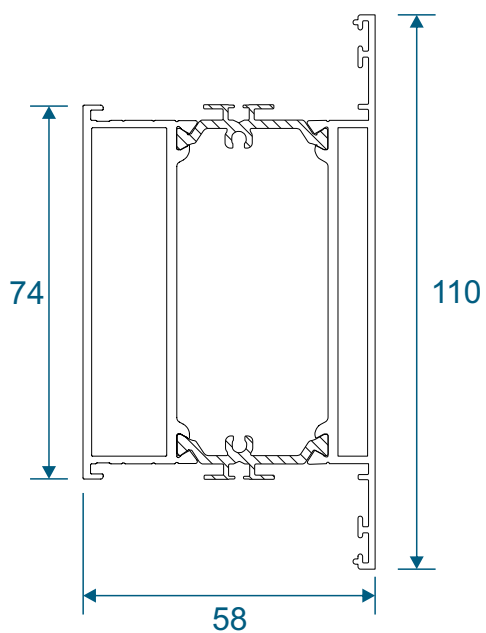

P-06-131 - 22mm Room Divider Threshold (Internal Use Only)

Add Ons, Extensions & Corner Post

P-06-135 - Drainage Tray

AW724 - 20mm Extension

AW728 - 40mm Extension

AW720 - 70mm Corner Post

Transoms, Mullions & Midrails

AD309 - 110mm Midrail

AD308 - 68mm Transom / Mullion

AD306 - 57mm Transom / Mullion

P-06-300 - Floating Mullion

Beads & Adaptors

AW667 - 24mm Square Bead

24mm Chamfered Bead

AW660 - 28mm Square Bead

AW544 - 190mm Cill

Jamb Sections

Hinge Side Jamb - Open Out

Locking Side Jamb - Open Out

Jamb Sections

Equal Panel Jamb - Open Out

Head Sections

Head - Open Out

Meeting Stiles

Even Panel Split Meeting Stile - Open Out

Threshold Sections

Standard Rebated With No Cill - Open Out

Standard Rebated With 150mm Cill - Open Out

Thresholds

34mm Low Threshold - Open Out

34mm Low Threshold With Integrated Ramp - Open Out