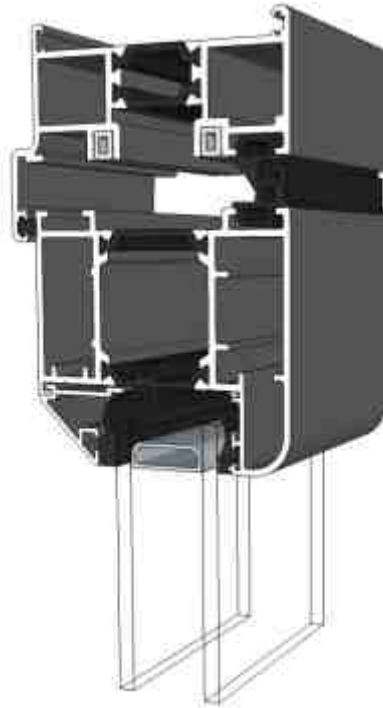

AW544 - 190mm Cill

Jamb Sections

Hinge Side Jamb - Open Out

Locking Side Jamb - Open Out

Jamb Sections

Equal Panel Jamb - Open Out

Head Sections

Head - Open Out

Meeting Stiles

Even Panel Split Meeting Stile - Open Out

Threshold Sections

Standard Rebated With No Cill - Open Out

Standard Rebated With 150mm Cill - Open Out

Thresholds

34mm Low Threshold - Open Out

34mm Low Threshold With Integrated Ramp - Open Out