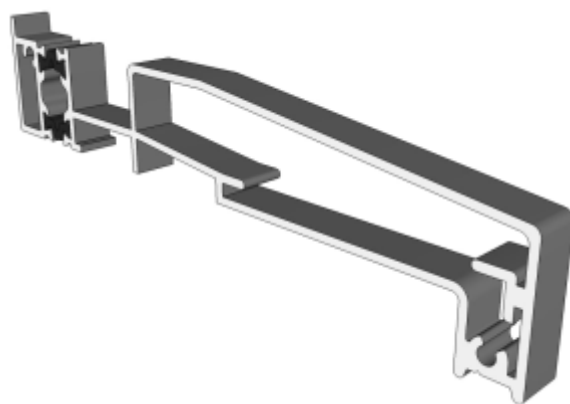

AW513 - 28mm Chamfered Bead

AW668 - 32mm Square Bead

AW630 - 32mm Chamfered Bead

P-00-210 - Rebate Adaptor

P-00-211 - Threshold Adaptor

Projection Cills

AW570 - 96mm Cill

AW542 - 150mm Cill

AW544 - 190mm Cill

Jamb Sections

Hinge Side Jamb - Open Out

Locking Side Jamb - Open Out

Jamb Sections

Equal Panel Jamb - Open Out

Head Sections

Head - Open Out

Head With 20mm Extension - Open Out

Meeting Stiles

Locking Stile - Open Out

Bogie Wheel Stile - Open Out

Meeting Stile

Uneven Panel Split Meeting Stile / Double Traffic Door - Open Out

Meeting Stile

Odd to Even Panel Split / Traffic Door Meeting Stile - Open Out

Meeting Stiles

Even Panel Split Meeting Stile - Open Out

Threshold Sections

Standard Rebated With No Cill - Open Out

Standard Rebated With 150mm Cill - Open Out

Thresholds

34mm Low Threshold - Open Out

34mm Low Threshold With Integrated Ramp - Open Out