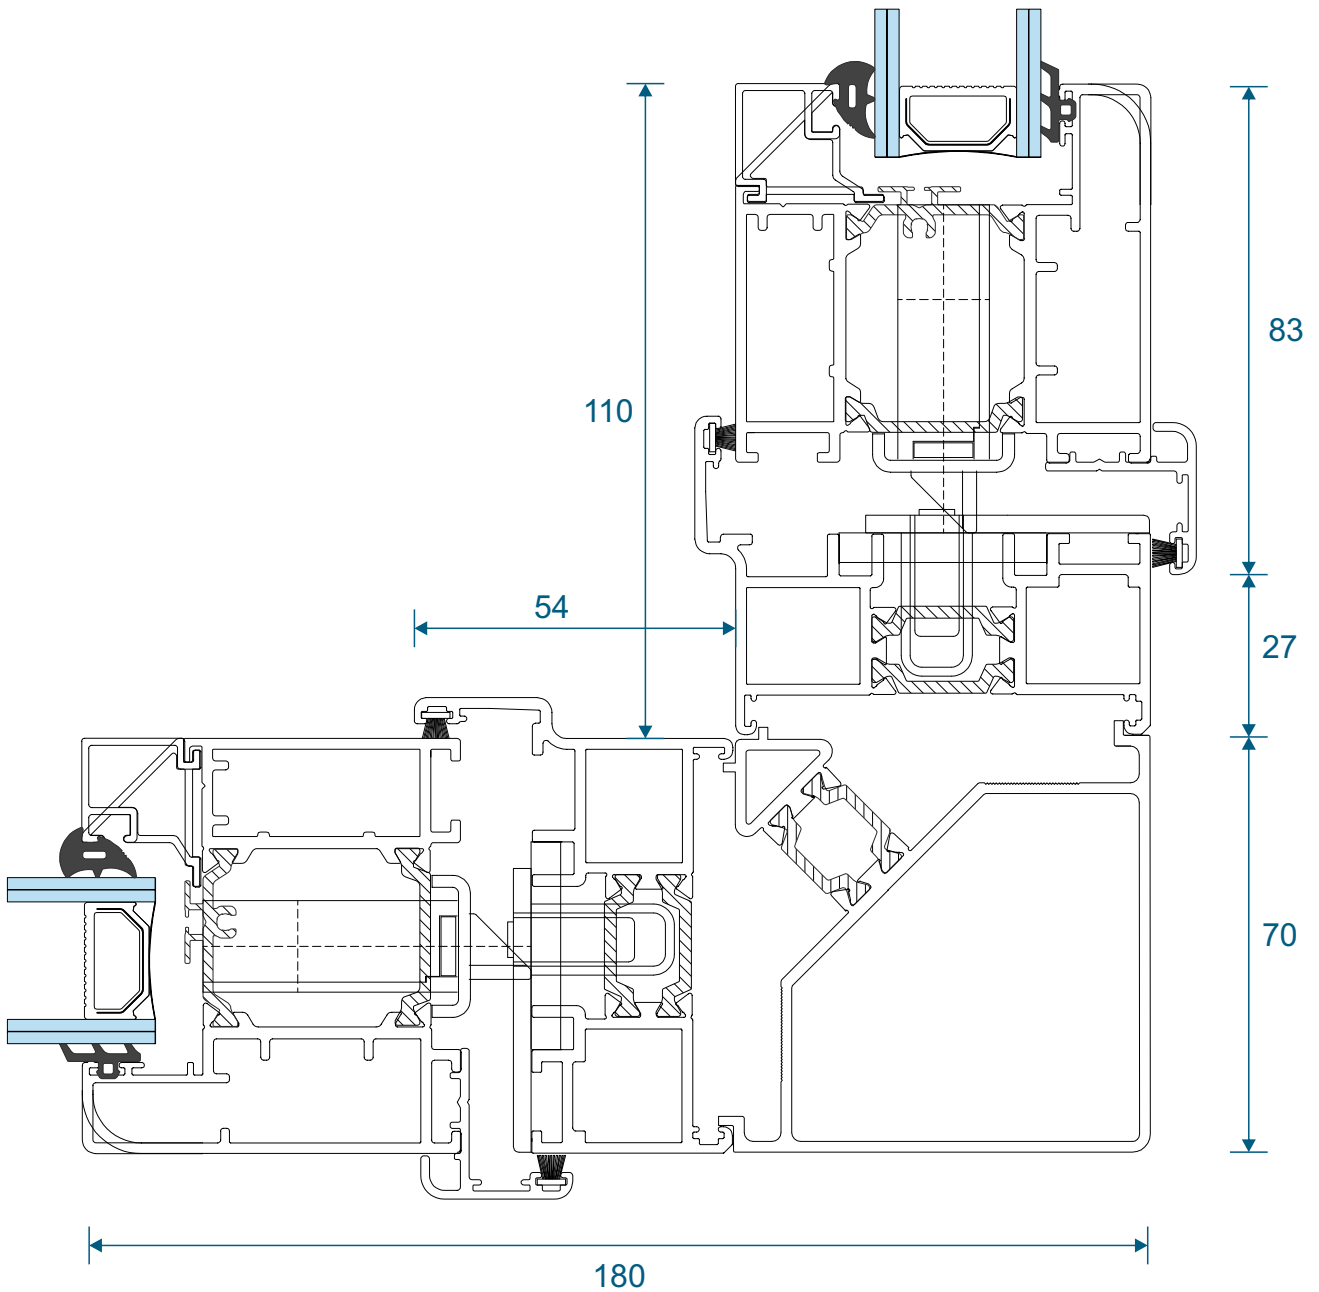

AW544 - 190mm Cill

Jamb Sections

Hinge Side Jamb - Open Out

Locking Side Jamb - Open Out

Jamb Sections

Equal Panel Jamb - Open Out

Head Sections

Head - Open Out

Meeting Stiles

Even Panel Split Meeting Stile - Open Out

Threshold Sections

Standard Rebated With No Cill - Open Out

Standard Rebated With 150mm Cill - Open Out

Thresholds

34mm Low Threshold - Open Out

34mm Low Threshold With Integrated Ramp - Open Out

Threshold Sections

22mm Room Divider Threshold - Internal Use Only

Transoms & Midrail Sections

Midrail Examples for Open Out Doors

Corner Post Section

Fixed (Non Structural) Corner Post - Open Out

Main Office & Factory