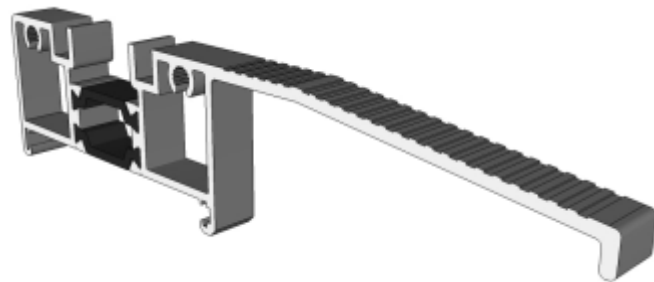

Outer Frame, Threshold & Sashes

P-06-100 - Outerframe / Standard Rebated Threshold

P-06-200 - Radius Sash Profile

P-06-202 - Square Sash Profile

Low Thresholds

P-06-130 - 34mm Low Threshold

P-06-132 - 34mm Low Ramped Threshold

AW544 - 190mm Cill

Jamb Sections

Hinge Side Jamb - Open Out

Locking Side Jamb - Open Out

Jamb Sections

Equal Panel Jamb - Open Out

Head Sections

Head - Open Out

Meeting Stiles

Even Panel Split Meeting Stile - Open Out

Threshold Sections

Standard Rebated With No Cill - Open Out

Standard Rebated With 150mm Cill - Open Out

Thresholds

34mm Low Threshold - Open Out

34mm Low Threshold With Integrated Ramp - Open Out