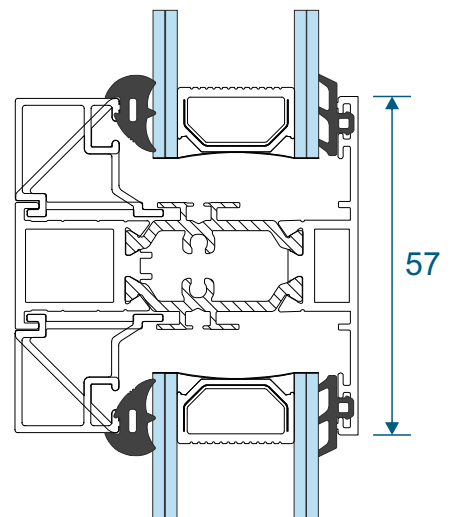

AW544 - 190mm Cill

Jamb Sections

Hinge Side Jamb - Open Out

Locking Side Jamb - Open Out

Jamb Sections

Equal Panel Jamb - Open Out

Head Sections

Head - Open Out

Meeting Stiles

Even Panel Split Meeting Stile - Open Out

Threshold Sections

Standard Rebated With No Cill - Open Out

Standard Rebated With 150mm Cill - Open Out

Thresholds

34mm Low Threshold - Open Out

34mm Low Threshold With Integrated Ramp - Open Out

Threshold Sections

22mm Room Divider Threshold - Internal Use Only

Transoms & Midrail Sections

Midrail Examples for Open Out Doors

Corner Post Section

Fixed (Non Structural) Corner Post - Open Out

Main Office & Factory