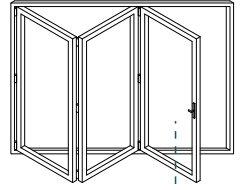

AW544 - 190mm Cill

Jamb Sections

Hinge Side Jamb - Open Out

Locking Side Jamb - Open Out

Jamb Sections

Equal Panel Jamb - Open Out

Head Sections

Head - Open Out

Head With 20mm Extension - Open Out

Meeting Stiles

Locking Stile - Open Out

Bogie Wheel Stile - Open Out

Meeting Stile

Uneven Panel Split Meeting Stile / Double Traffic Door - Open Out

Meeting Stile

Odd to Even Panel Split / Traffic Door Meeting Stile - Open Out

Meeting Stiles

Even Panel Split Meeting Stile - Open Out

Threshold Sections

Standard Rebated With No Cill - Open Out

Standard Rebated With 150mm Cill - Open Out

Thresholds

34mm Low Threshold - Open Out

34mm Low Threshold With Integrated Ramp - Open Out