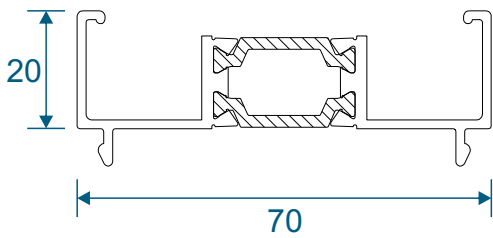

P-06-131 - 22mm Room Divider Threshold (Internal Use Only)

Add Ons, Extensions & Corner Post

P-06-135 - Drainage Tray

AW724 - 20mm Extension

AW728 - 40mm Extension

AW720 - 70mm Corner Post

Transoms, Mullions & Midrails

AD309 - 110mm Midrail

AD308 - 68mm Transom / Mullion

AD306 - 57mm Transom / Mullion

P-06-300 - Floating Mullion

Beads & Adaptors

AW667 - 24mm Square Bead

24mm Chamfered Bead

AW660 - 28mm Square Bead

AW544 - 190mm Cill

Jamb Sections

Hinge Side Jamb - Open Out

Locking Side Jamb - Open Out

Jamb Sections

Equal Panel Jamb - Open Out

Head Sections

Head - Open Out