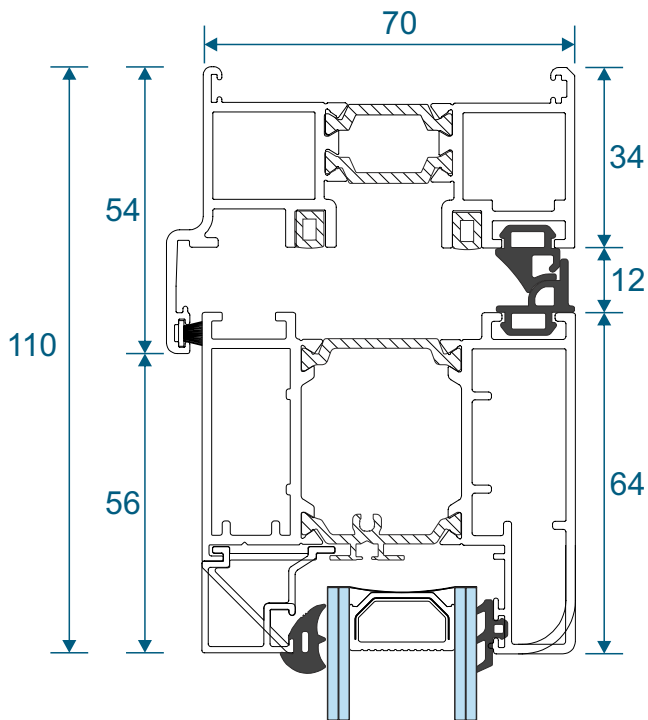

AW513 - 28mm Chamfered Bead

AW668 - 32mm Square Bead

AW630 - 32mm Chamfered Bead

P-00-210 - Rebate Adaptor

P-00-211 - Threshold Adaptor

Projection Cills

AW570 - 96mm Cill

AW542 - 150mm Cill

AW544 - 190mm Cill

Jamb Sections

Hinge Side Jamb - Open Out

Locking Side Jamb - Open Out

Jamb Sections

Equal Panel Jamb - Open Out

Head Sections

Head - Open Out

Meeting Stiles

Even Panel Split Meeting Stile - Open Out

Threshold Sections

Standard Rebated With No Cill - Open Out

Standard Rebated With 150mm Cill - Open Out

Thresholds

34mm Low Threshold - Open Out

34mm Low Threshold With Integrated Ramp - Open Out