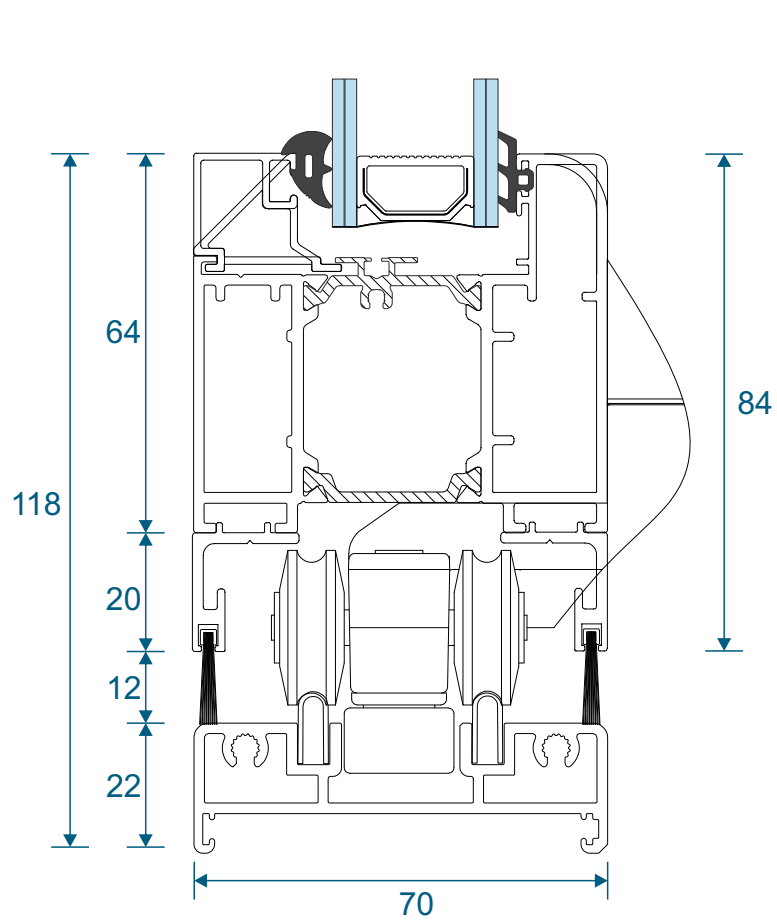

AW544 - 190mm Cill

Jamb Sections

Hinge Side Jamb - Open Out

Locking Side Jamb - Open Out

Jamb Sections

Equal Panel Jamb - Open Out

Head Sections

Head - Open Out

Meeting Stiles

Even Panel Split Meeting Stile - Open Out

Threshold Sections

Standard Rebated With No Cill - Open Out

Standard Rebated With 150mm Cill - Open Out

Thresholds

34mm Low Threshold - Open Out

34mm Low Threshold With Integrated Ramp - Open Out

Threshold Sections

22mm Room Divider Threshold - Internal Use Only

Transoms & Midrail Sections

Midrail Examples for Open Out Doors

Corner Post Section

Fixed (Non Structural) Corner Post - Open Out

Main Office & Factory