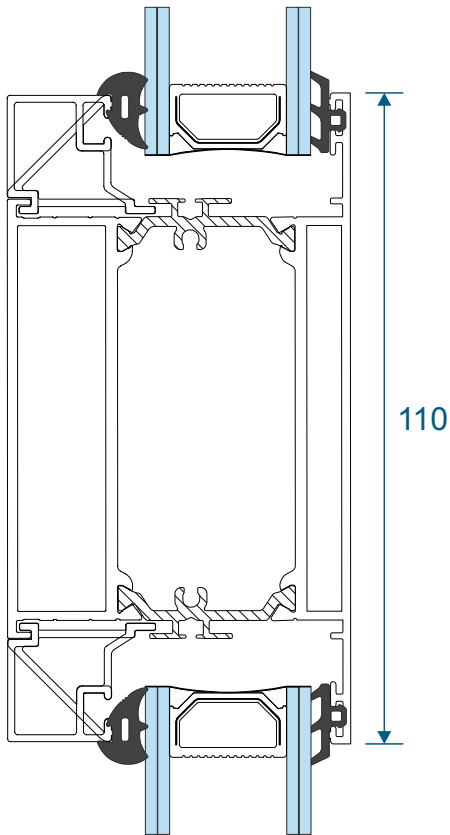

AW544 - 190mm Cill

Jamb Sections

Hinge Side Jamb - Open Out

Locking Side Jamb - Open Out

Jamb Sections

Equal Panel Jamb - Open Out

Head Sections

Head - Open Out

Meeting Stiles

Even Panel Split Meeting Stile - Open Out

Threshold Sections

Standard Rebated With No Cill - Open Out

Standard Rebated With 150mm Cill - Open Out

Thresholds

34mm Low Threshold - Open Out

34mm Low Threshold With Integrated Ramp - Open Out

Threshold Sections

22mm Room Divider Threshold - Internal Use Only

Transoms & Midrail Sections

Midrail Examples for Open Out Doors

Corner Post Section

Fixed (Non Structural) Corner Post - Open Out

Main Office & Factory