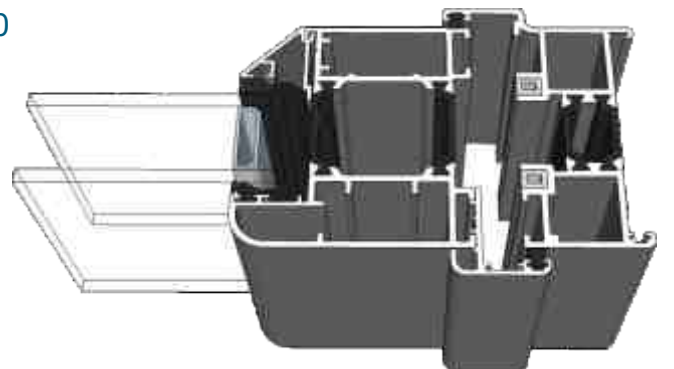

AW544 - 190mm Cill

Jamb Sections

Hinge Side Jamb - Open Out

Locking Side Jamb - Open Out

Jamb Sections

Equal Panel Jamb - Open Out

Head Sections

Head - Open Out

Head With 20mm Extension - Open Out

Meeting Stiles

Locking Stile - Open Out

Bogie Wheel Stile - Open Out

Meeting Stile

Uneven Panel Split Meeting Stile / Double Traffic Door - Open Out

Meeting Stile

Odd to Even Panel Split / Traffic Door Meeting Stile - Open Out

Meeting Stiles

Even Panel Split Meeting Stile - Open Out

Threshold Sections

Standard Rebated With No Cill - Open Out

Standard Rebated With 150mm Cill - Open Out

Thresholds

34mm Low Threshold - Open Out

34mm Low Threshold With Integrated Ramp - Open Out