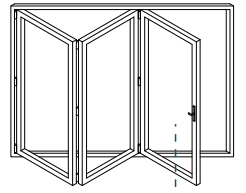

Threshold Sections

22mm Room Divider Threshold - Internal Use Only