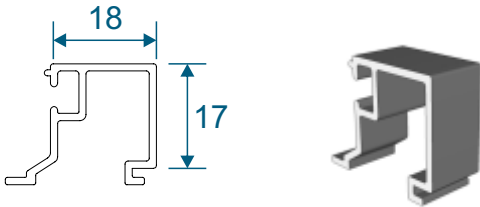

AD309 - 110mm Midrail

AD308 - 68mm Transom / Mullion

AD306 - 57mm Transom / Mullion

P-06-300 - Floating Mullion

Beads & Adaptors

AW667 - 24mm Square Bead

24mm Chamfered Bead

AW660 - 28mm Square Bead

AW513 - 28mm Chamfered Bead

AW668 - 32mm Square Bead

AW630 - 32mm Chamfered Bead

P-00-210 - Rebate Adaptor

P-00-211 - Threshold Adaptor

Projection Cills

AW570 - 96mm Cill

AW542 - 150mm Cill

AW544 - 190mm Cill

Jamb Sections

Hinge Side Jamb - Open Out

Locking Side Jamb - Open Out

Jamb Sections

Equal Panel Jamb - Open Out

Head Sections

Head - Open Out