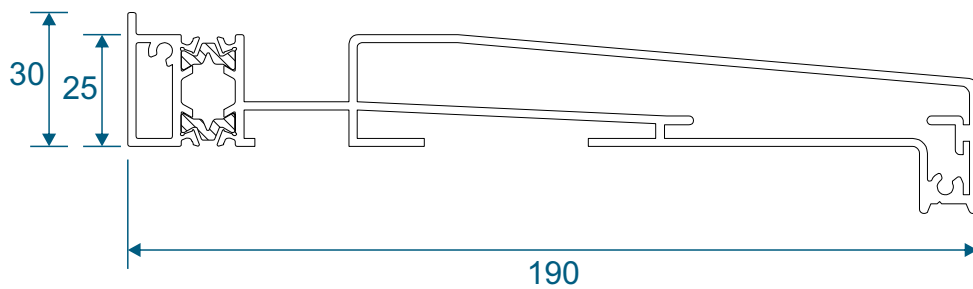

AW513 - 28mm Chamfered Bead

AW668 - 32mm Square Bead

AW630 - 32mm Chamfered Bead

P-00-210 - Rebate Adaptor

P-00-211 - Threshold Adaptor

Projection Cills

AW570 - 96mm Cill

AW542 - 150mm Cill

AW544 - 190mm Cill

Jamb Sections

Hinge Side Jamb - Open Out

Locking Side Jamb - Open Out

Jamb Sections

Equal Panel Jamb - Open Out

Head Sections

Head - Open Out

Head With 20mm Extension - Open Out

Meeting Stiles

Locking Stile - Open Out

Bogie Wheel Stile - Open Out

Meeting Stile

Uneven Panel Split Meeting Stile / Double Traffic Door - Open Out

Meeting Stile

Odd to Even Panel Split / Traffic Door Meeting Stile - Open Out

Meeting Stiles

Even Panel Split Meeting Stile - Open Out

Threshold Sections

Standard Rebated With No Cill - Open Out

Standard Rebated With 150mm Cill - Open Out

Thresholds

34mm Low Threshold - Open Out

34mm Low Threshold With Integrated Ramp - Open Out