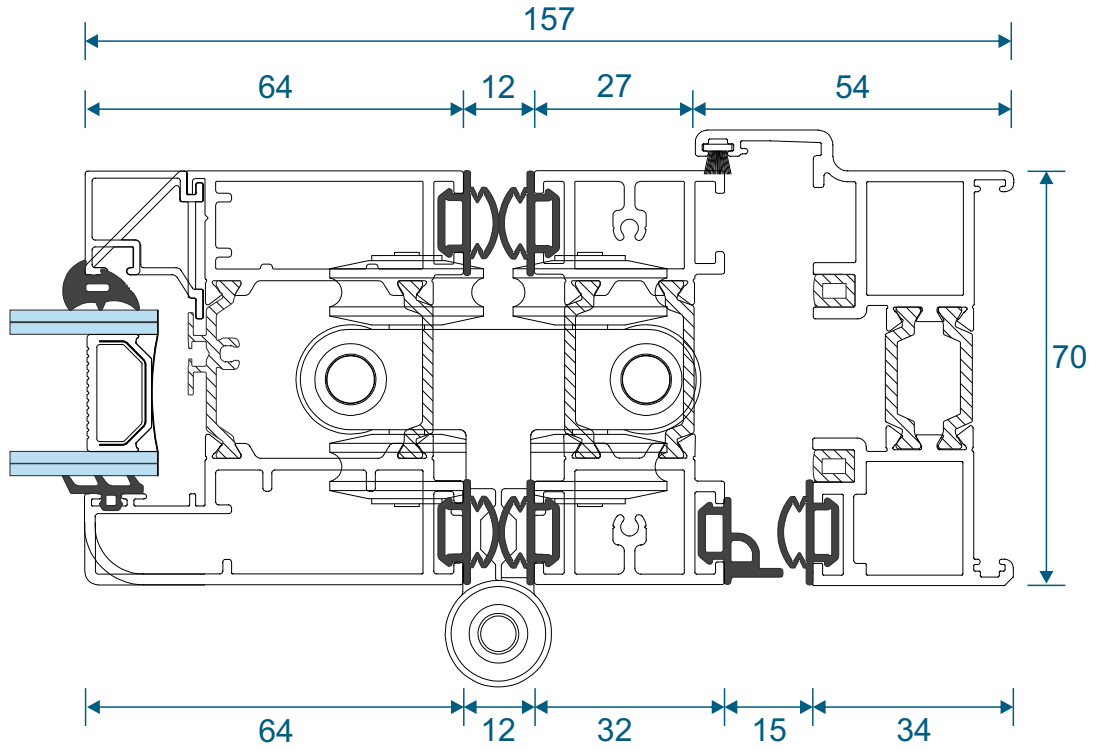

AW544 - 190mm Cill

Jamb Sections

Hinge Side Jamb - Open Out

Locking Side Jamb - Open Out

Jamb Sections

Equal Panel Jamb - Open Out

Head Sections

Head - Open Out

Meeting Stiles

Even Panel Split Meeting Stile - Open Out

Threshold Sections

Standard Rebated With No Cill - Open Out

Standard Rebated With 150mm Cill - Open Out

Thresholds

34mm Low Threshold - Open Out

34mm Low Threshold With Integrated Ramp - Open Out