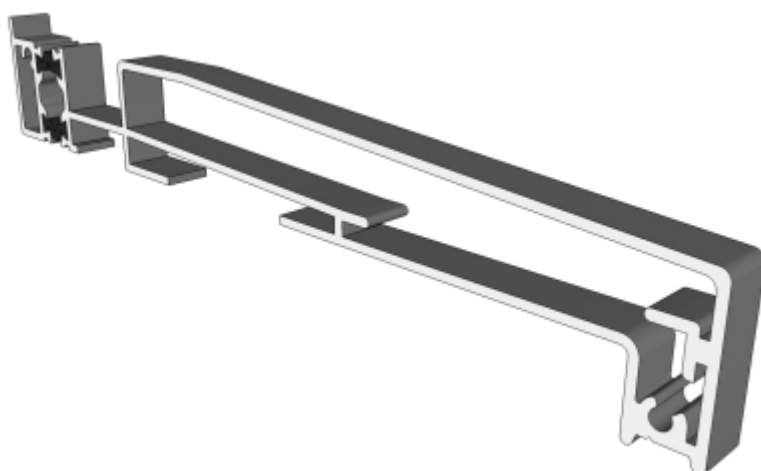

AW513 - 28mm Chamfered Bead

AW668 - 32mm Square Bead

AW630 - 32mm Chamfered Bead

P-00-210 - Rebate Adaptor

P-00-211 - Threshold Adaptor

Projection Cills

AW570 - 96mm Cill

AW542 - 150mm Cill

AW544 - 190mm Cill

Jamb Sections

Hinge Side Jamb - Open Out

Locking Side Jamb - Open Out

Jamb Sections

Equal Panel Jamb - Open Out

Head Sections

Head - Open Out

Head With 20mm Extension - Open Out

Meeting Stiles

Locking Stile - Open Out

Bogie Wheel Stile - Open Out

Meeting Stile

Uneven Panel Split Meeting Stile / Double Traffic Door - Open Out

Meeting Stile

Odd to Even Panel Split / Traffic Door Meeting Stile - Open Out

Meeting Stiles

Even Panel Split Meeting Stile - Open Out

Threshold Sections

Standard Rebated With No Cill - Open Out

Standard Rebated With 150mm Cill - Open Out

Thresholds

34mm Low Threshold - Open Out

34mm Low Threshold With Integrated Ramp - Open Out