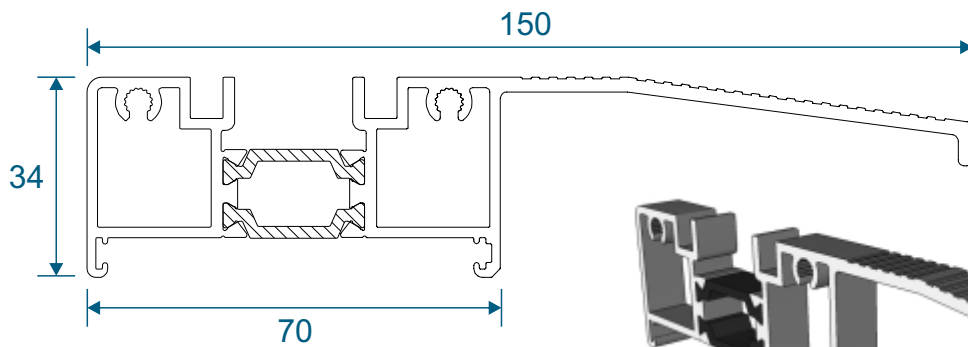

Outer Frame, Threshold & Sashes

P-06-100 - Outerframe / Standard Rebated Threshold

P-06-200 - Radius Sash Profile

P-06-202 - Square Sash Profile

Low Thresholds

P-06-130 - 34mm Low Threshold

P-06-132 - 34mm Low Ramped Threshold