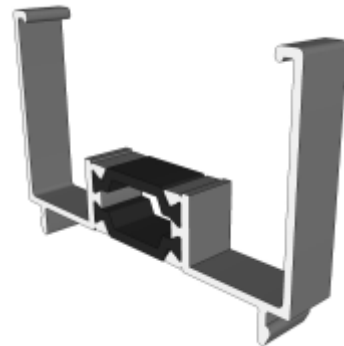

P-06-131 - 22mm Room Divider Threshold (Internal Use Only)

Add Ons, Extensions & Corner Post

P-06-135 - Drainage Tray

AW724 - 20mm Extension

AW728 - 40mm Extension

AW720 - 70mm Corner Post

Transoms, Mullions & Midrails

AW544 - 190mm Cill

Jamb Sections

Hinge Side Jamb - Open Out

Locking Side Jamb - Open Out

Jamb Sections

Equal Panel Jamb - Open Out

Head Sections

Head - Open Out