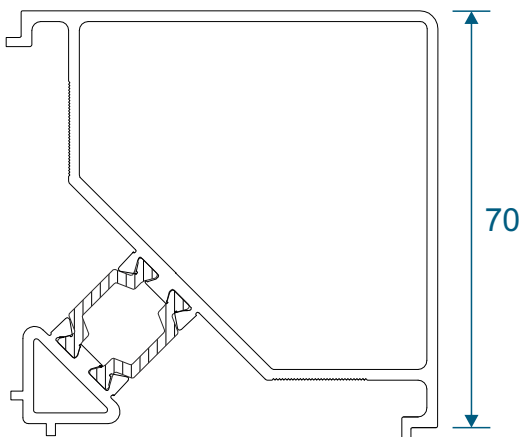

P-06-131 - 22mm Room Divider Threshold (Internal Use Only)

Add Ons, Extensions & Corner Post

P-06-135 - Drainage Tray

AW724 - 20mm Extension

AW728 - 40mm Extension

AW720 - 70mm Corner Post

Transoms, Mullions & Midrails

AW544 - 190mm Cill

Jamb Sections

Hinge Side Jamb - Open Out

Locking Side Jamb - Open Out

Jamb Sections

Equal Panel Jamb - Open Out

Head Sections

Head - Open Out

Meeting Stiles

Even Panel Split Meeting Stile - Open Out

Threshold Sections

Standard Rebated With No Cill - Open Out

Standard Rebated With 150mm Cill - Open Out

Thresholds

34mm Low Threshold - Open Out

34mm Low Threshold With Integrated Ramp - Open Out