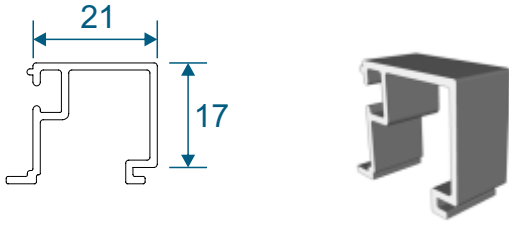

AD309 - 110mm Midrail

AD308 - 68mm Transom / Mullion

AD306 - 57mm Transom / Mullion

P-06-300 - Floating Mullion

Beads & Adaptors

AW667 - 24mm Square Bead

24mm Chamfered Bead

AW660 - 28mm Square Bead

AW513 - 28mm Chamfered Bead

AW668 - 32mm Square Bead

AW630 - 32mm Chamfered Bead

P-00-210 - Rebate Adaptor

P-00-211 - Threshold Adaptor

Projection Cills

AW570 - 96mm Cill

AW542 - 150mm Cill

AW544 - 190mm Cill

Jamb Sections

Hinge Side Jamb - Open Out

Locking Side Jamb - Open Out

Jamb Sections

Equal Panel Jamb - Open Out

Head Sections

Head - Open Out