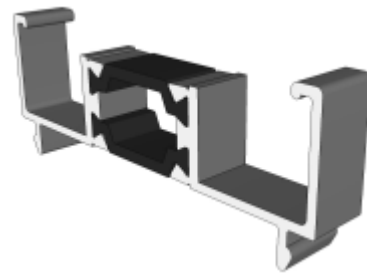

AW724 - 20mm Extension