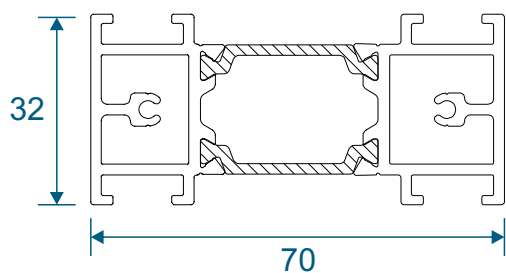

AD309 - 110mm Midrail

AD308 - 68mm Transom / Mullion

AD306 - 57mm Transom / Mullion

P-06-300 - Floating Mullion

Beads & Adaptors

AW667 - 24mm Square Bead

24mm Chamfered Bead

AW660 - 28mm Square Bead

AW513 - 28mm Chamfered Bead

AW668 - 32mm Square Bead

AW630 - 32mm Chamfered Bead

P-00-210 - Rebate Adaptor

P-00-211 - Threshold Adaptor

Projection Cills

AW570 - 96mm Cill

AW542 - 150mm Cill

AW544 - 190mm Cill

Jamb Sections

Hinge Side Jamb - Open Out

Locking Side Jamb - Open Out

Jamb Sections

Equal Panel Jamb - Open Out

Head Sections

Head - Open Out