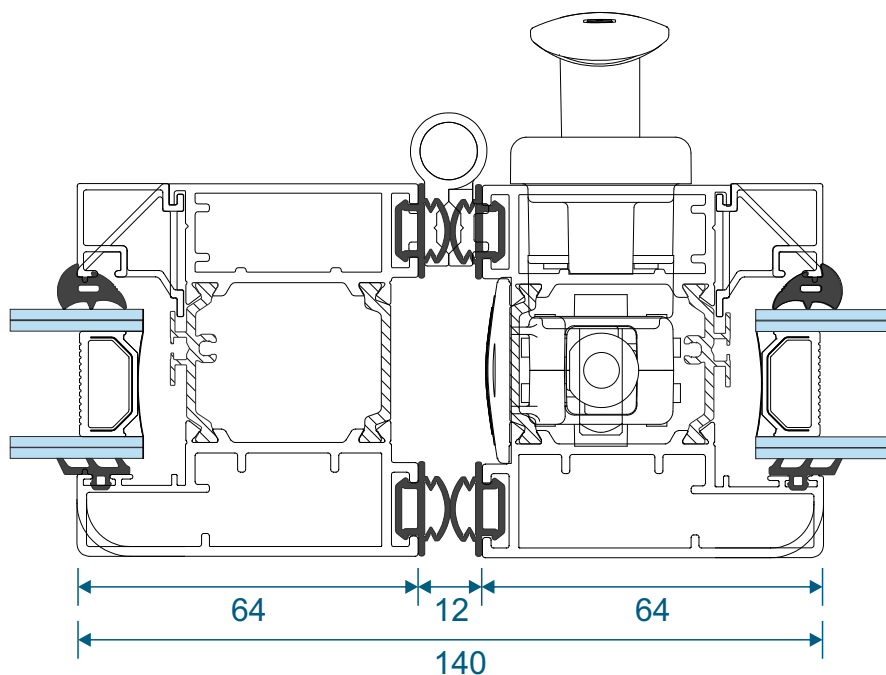

Meeting Stiles

Locking Stile - Open Out