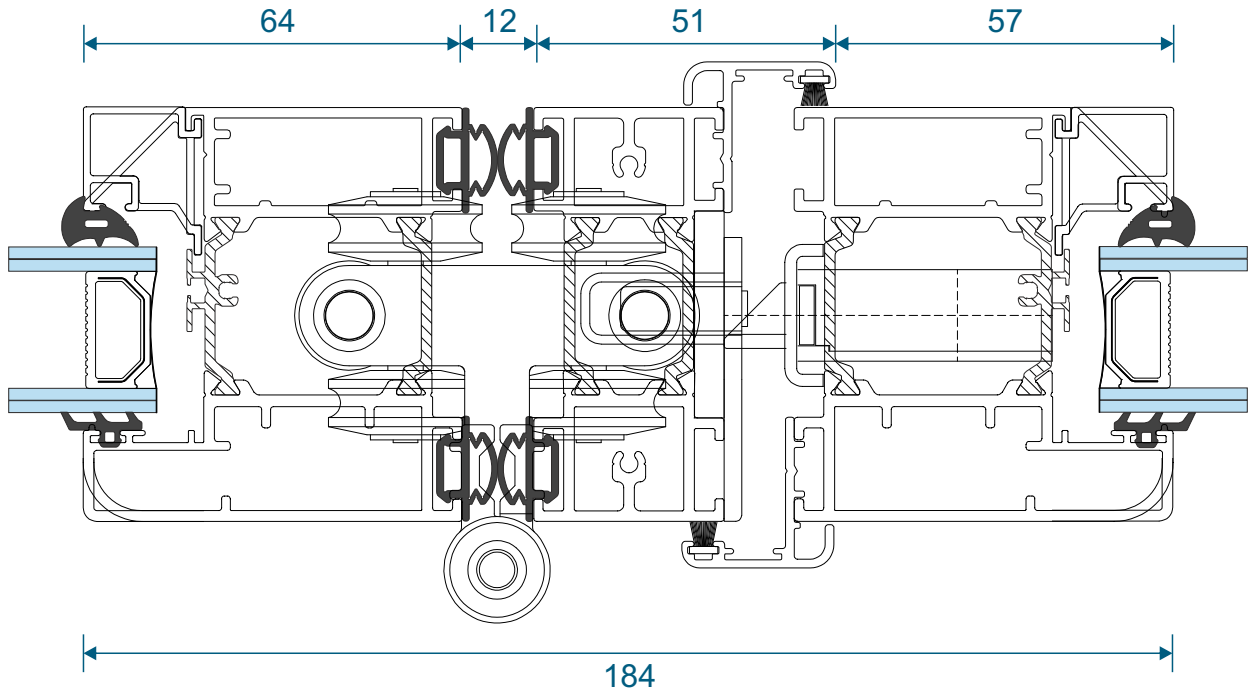

AW544 - 190mm Cill

Jamb Sections

Hinge Side Jamb - Open Out

Locking Side Jamb - Open Out

Jamb Sections

Equal Panel Jamb - Open Out

Head Sections

Head - Open Out

Head With 20mm Extension - Open Out

Meeting Stiles

Locking Stile - Open Out

Bogie Wheel Stile - Open Out

Meeting Stile

Uneven Panel Split Meeting Stile / Double Traffic Door - Open Out

Meeting Stile

Odd to Even Panel Split / Traffic Door Meeting Stile - Open Out

Meeting Stiles

Even Panel Split Meeting Stile - Open Out

Threshold Sections

Standard Rebated With No Cill - Open Out

Standard Rebated With 150mm Cill - Open Out

Thresholds

34mm Low Threshold - Open Out

34mm Low Threshold With Integrated Ramp - Open Out