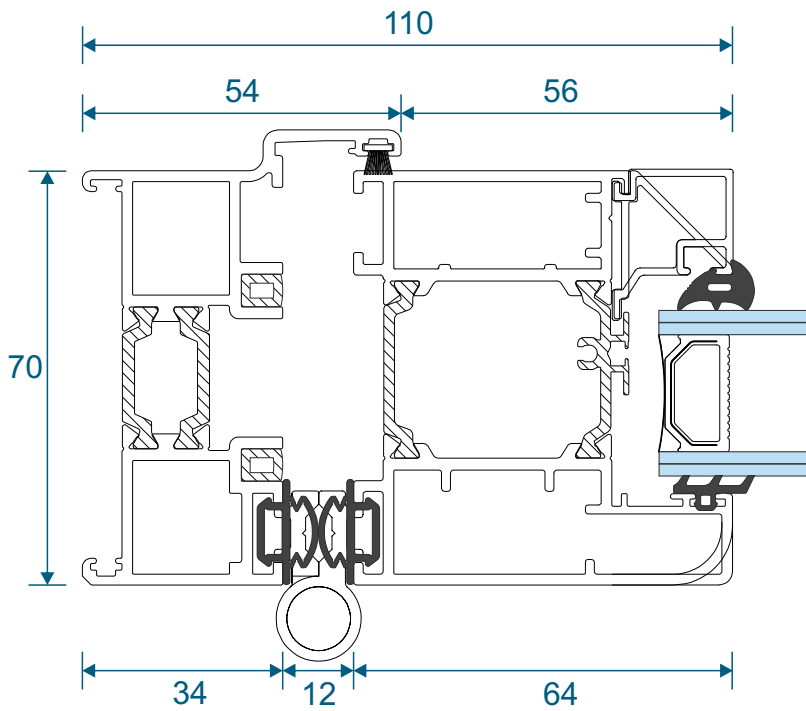

AW513 - 28mm Chamfered Bead

AW668 - 32mm Square Bead

AW630 - 32mm Chamfered Bead

P-00-210 - Rebate Adaptor

P-00-211 - Threshold Adaptor

Projection Cills

AW570 - 96mm Cill

AW542 - 150mm Cill

AW544 - 190mm Cill

Jamb Sections

Hinge Side Jamb - Open Out

Locking Side Jamb - Open Out

Jamb Sections

Equal Panel Jamb - Open Out

Head Sections

Head - Open Out