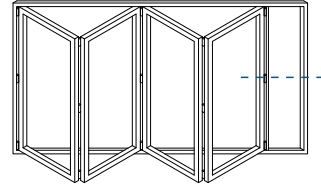

AW544 - 190mm Cill

Jamb Sections

Hinge Side Jamb - Open Out

Locking Side Jamb - Open Out

Jamb Sections

Equal Panel Jamb - Open Out

Head Sections

Head - Open Out

Head With 20mm Extension - Open Out

Meeting Stiles

Locking Stile - Open Out

Bogie Wheel Stile - Open Out

Meeting Stile

Uneven Panel Split Meeting Stile / Double Traffic Door - Open Out

Meeting Stile

Odd to Even Panel Split / Traffic Door Meeting Stile - Open Out

Meeting Stiles

Even Panel Split Meeting Stile - Open Out

Threshold Sections

Standard Rebated With No Cill - Open Out

Standard Rebated With 150mm Cill - Open Out

Thresholds

34mm Low Threshold - Open Out

34mm Low Threshold With Integrated Ramp - Open Out