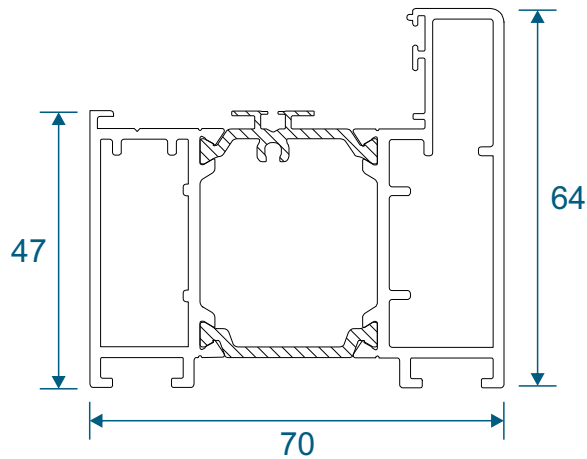

Outer Frame, Threshold & Sashes

P-06-100 - Outerframe / Standard Rebated Threshold

P-06-200 - Radius Sash Profile

P-06-202 - Square Sash Profile

Low Thresholds

P-06-130 - 34mm Low Threshold

P-06-132 - 34mm Low Ramped Threshold