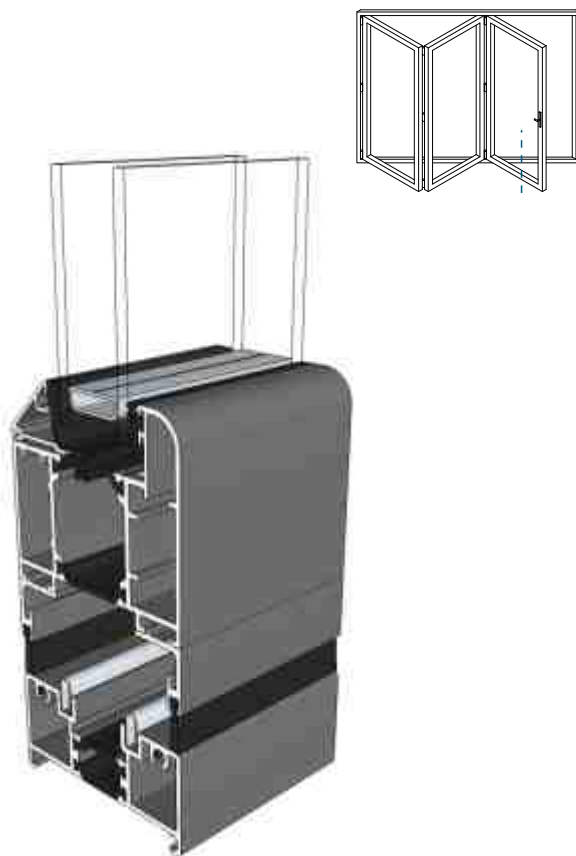

Meeting Stiles

Even Panel Split Meeting Stile - Open Out

Threshold Sections

Standard Rebated With No Cill - Open Out

Standard Rebated With 150mm Cill - Open Out

Thresholds

34mm Low Threshold - Open Out

34mm Low Threshold With Integrated Ramp - Open Out