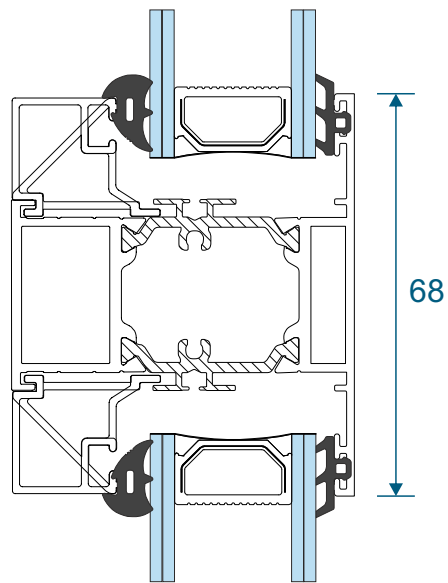

AW544 - 190mm Cill

Jamb Sections

Hinge Side Jamb - Open Out

Locking Side Jamb - Open Out

Jamb Sections

Equal Panel Jamb - Open Out

Head Sections

Head - Open Out

Meeting Stiles

Even Panel Split Meeting Stile - Open Out

Threshold Sections

Standard Rebated With No Cill - Open Out

Standard Rebated With 150mm Cill - Open Out

Thresholds

34mm Low Threshold - Open Out

34mm Low Threshold With Integrated Ramp - Open Out

Threshold Sections

22mm Room Divider Threshold - Internal Use Only

Transoms & Midrail Sections

Midrail Examples for Open Out Doors

Corner Post Section

Fixed (Non Structural) Corner Post - Open Out

Main Office & Factory