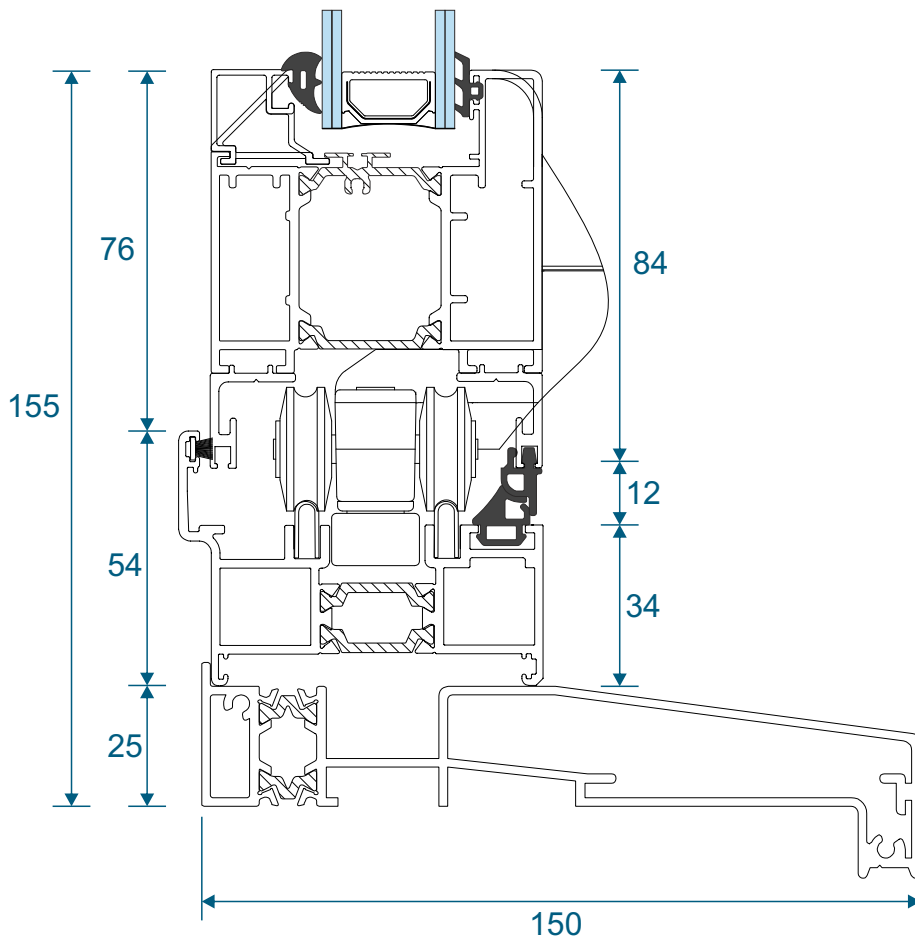

AW544 - 190mm Cill

Jamb Sections

Hinge Side Jamb - Open Out

Locking Side Jamb - Open Out

Jamb Sections

Equal Panel Jamb - Open Out

Head Sections

Head - Open Out

Meeting Stiles

Even Panel Split Meeting Stile - Open Out

Threshold Sections

Standard Rebated With No Cill - Open Out

Standard Rebated With 150mm Cill - Open Out

Thresholds

34mm Low Threshold - Open Out

34mm Low Threshold With Integrated Ramp - Open Out

Threshold Sections

22mm Room Divider Threshold - Internal Use Only

Transoms & Midrail Sections

Midrail Examples for Open Out Doors

Corner Post Section

Fixed (Non Structural) Corner Post - Open Out

Main Office & Factory