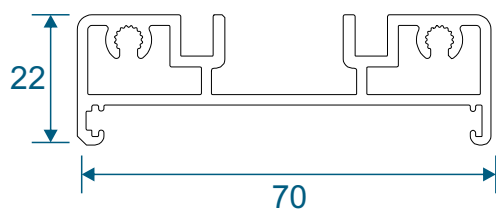

Outer Frame, Threshold & Sashes

P-06-100 - Outerframe / Standard Rebated Threshold

P-06-200 - Radius Sash Profile

P-06-202 - Square Sash Profile

Low Thresholds

P-06-130 - 34mm Low Threshold

P-06-132 - 34mm Low Ramped Threshold

P-06-131 - 22mm Room Divider Threshold (Internal Use Only)

Add Ons, Extensions & Corner Post

P-06-135 - Drainage Tray

AW724 - 20mm Extension

AW728 - 40mm Extension

AW720 - 70mm Corner Post

Transoms, Mullions & Midrails

Meeting Stiles

Even Panel Split Meeting Stile - Open Out

Threshold Sections

Standard Rebated With No Cill - Open Out

Standard Rebated With 150mm Cill - Open Out

Thresholds

34mm Low Threshold - Open Out

34mm Low Threshold With Integrated Ramp - Open Out