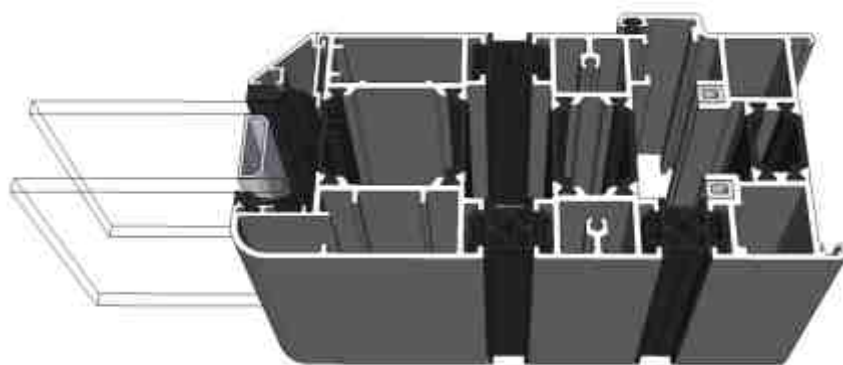

AW544 - 190mm Cill

Jamb Sections

Hinge Side Jamb - Open Out

Locking Side Jamb - Open Out

Jamb Sections

Equal Panel Jamb - Open Out

Head Sections

Head - Open Out

Head With 20mm Extension - Open Out

Meeting Stiles

Locking Stile - Open Out

Bogie Wheel Stile - Open Out

Meeting Stile

Uneven Panel Split Meeting Stile / Double Traffic Door - Open Out

Meeting Stile

Odd to Even Panel Split / Traffic Door Meeting Stile - Open Out

Meeting Stiles

Even Panel Split Meeting Stile - Open Out

Threshold Sections

Standard Rebated With No Cill - Open Out

Standard Rebated With 150mm Cill - Open Out

Thresholds

34mm Low Threshold - Open Out

34mm Low Threshold With Integrated Ramp - Open Out