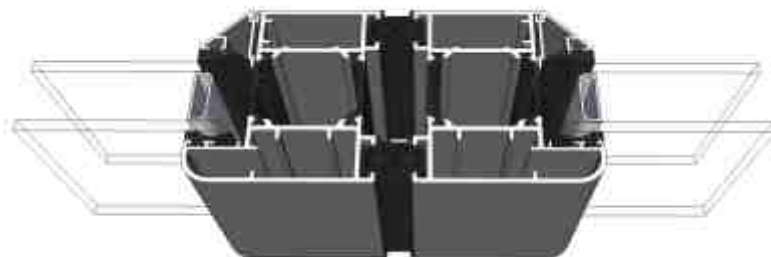

Meeting Stiles

Locking Stile - Open Out