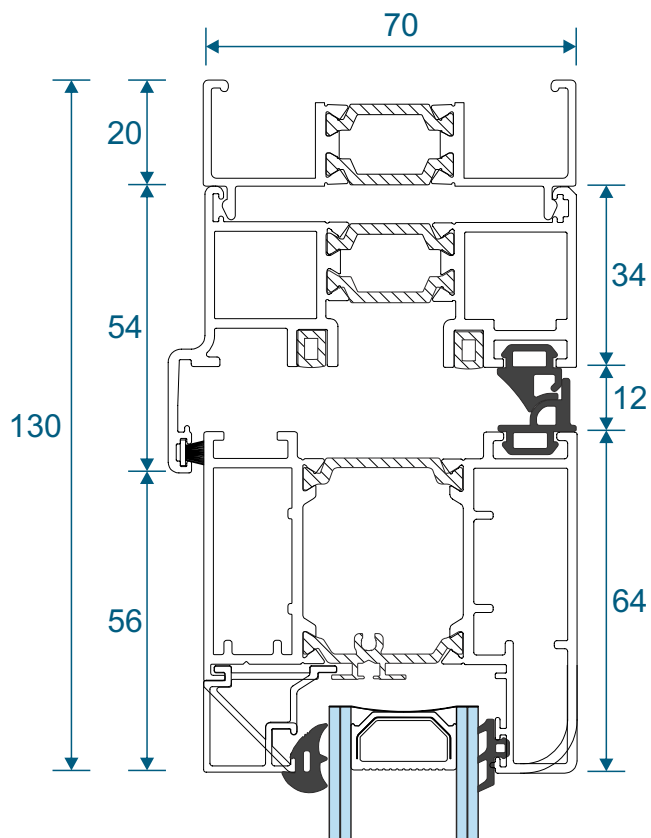

Head With 20mm Extension - Open Out