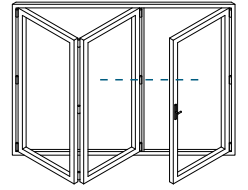

AW544 - 190mm Cill

Jamb Sections

Hinge Side Jamb - Open Out

Locking Side Jamb - Open Out

Jamb Sections

Equal Panel Jamb - Open Out

Head Sections

Head - Open Out

Head With 20mm Extension - Open Out

Meeting Stiles

Locking Stile - Open Out

Bogie Wheel Stile - Open Out

Meeting Stile

Uneven Panel Split Meeting Stile / Double Traffic Door - Open Out

Meeting Stile

Odd to Even Panel Split / Traffic Door Meeting Stile - Open Out

Meeting Stiles

Even Panel Split Meeting Stile - Open Out

Threshold Sections

Standard Rebated With No Cill - Open Out

Standard Rebated With 150mm Cill - Open Out

Thresholds

34mm Low Threshold - Open Out

34mm Low Threshold With Integrated Ramp - Open Out