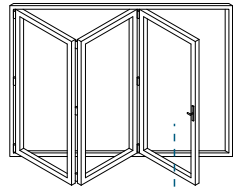

Head With 20mm Extension - Open Out

Meeting Stiles

Locking Stile - Open Out

Bogie Wheel Stile - Open Out

Meeting Stile

Uneven Panel Split Meeting Stile / Double Traffic Door - Open Out

Meeting Stile

Odd to Even Panel Split / Traffic Door Meeting Stile - Open Out

Meeting Stiles

Even Panel Split Meeting Stile - Open Out

Threshold Sections

Standard Rebated With No Cill - Open Out

Standard Rebated With 150mm Cill - Open Out

Thresholds

34mm Low Threshold - Open Out

34mm Low Threshold With Integrated Ramp - Open Out