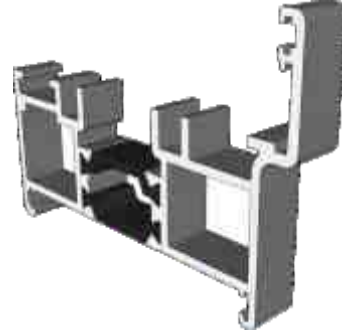

Outer Frame, Threshold & Sashes

P-06-100 - Outerframe / Standard Rebated Threshold