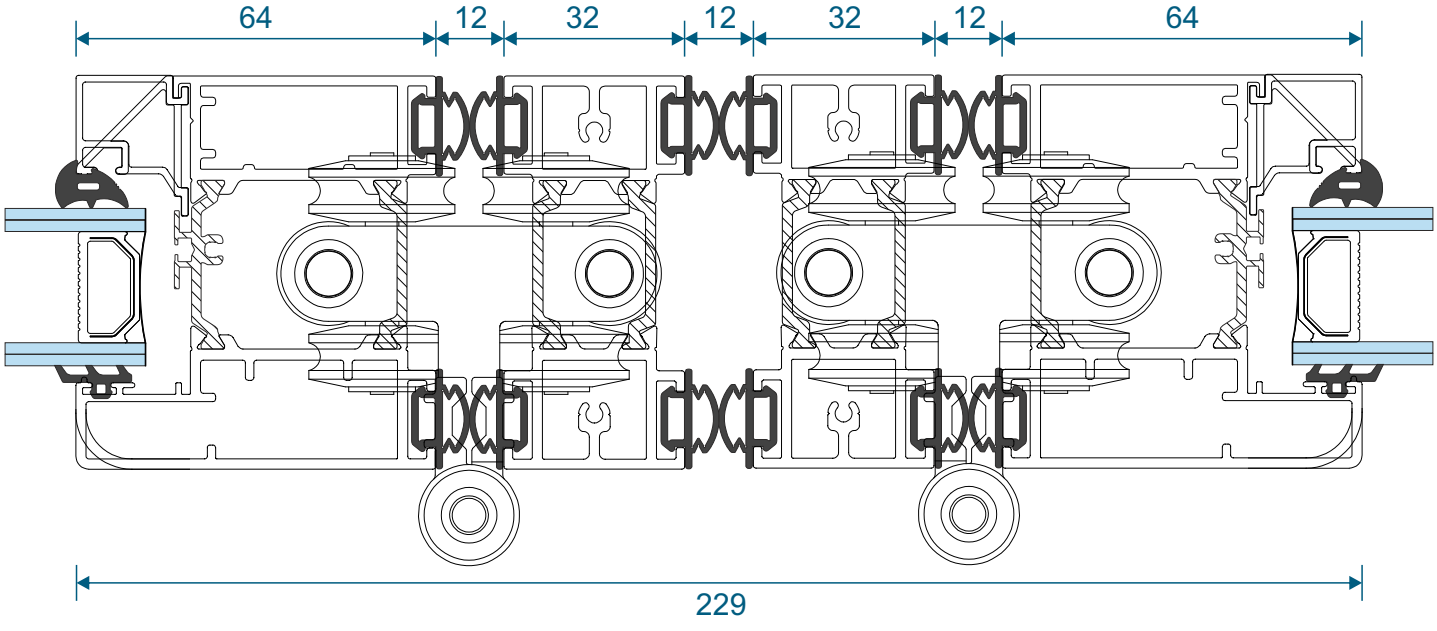

AW544 - 190mm Cill

Jamb Sections

Hinge Side Jamb - Open Out

Locking Side Jamb - Open Out

Jamb Sections

Equal Panel Jamb - Open Out

Head Sections

Head - Open Out

Head With 20mm Extension - Open Out

Meeting Stiles

Locking Stile - Open Out

Bogie Wheel Stile - Open Out

Meeting Stile

Uneven Panel Split Meeting Stile / Double Traffic Door - Open Out

Meeting Stile

Odd to Even Panel Split / Traffic Door Meeting Stile - Open Out

Meeting Stiles

Even Panel Split Meeting Stile - Open Out

Threshold Sections

Standard Rebated With No Cill - Open Out

Standard Rebated With 150mm Cill - Open Out

Thresholds

34mm Low Threshold - Open Out

34mm Low Threshold With Integrated Ramp - Open Out