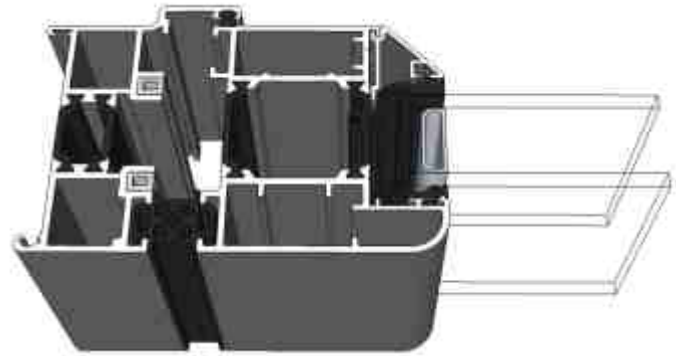

AW513 - 28mm Chamfered Bead

AW668 - 32mm Square Bead

AW630 - 32mm Chamfered Bead

P-00-210 - Rebate Adaptor

P-00-211 - Threshold Adaptor

Projection Cills

AW570 - 96mm Cill

AW542 - 150mm Cill

AW544 - 190mm Cill

Jamb Sections

Hinge Side Jamb - Open Out

Locking Side Jamb - Open Out

Jamb Sections

Equal Panel Jamb - Open Out

Head Sections

Head - Open Out