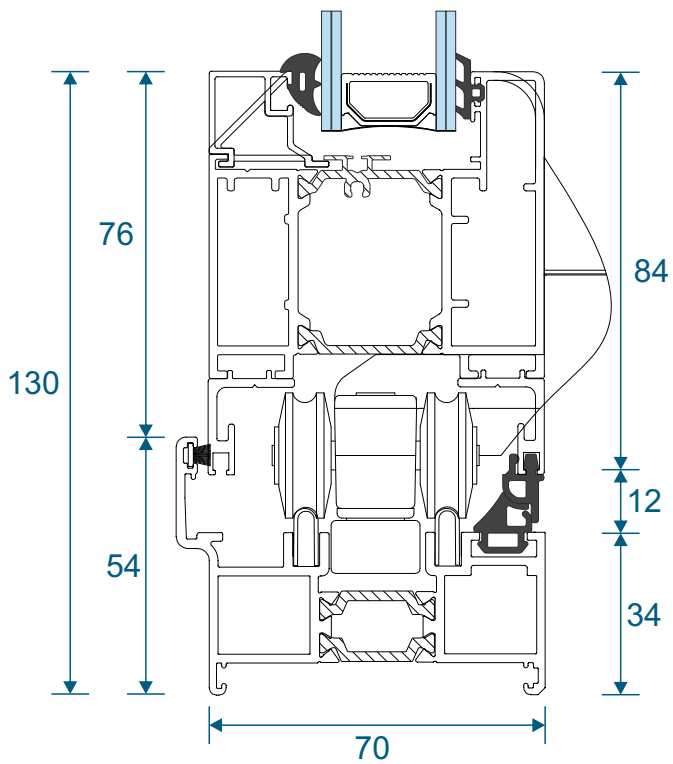

AW544 - 190mm Cill

Jamb Sections

Hinge Side Jamb - Open Out

Locking Side Jamb - Open Out

Jamb Sections

Equal Panel Jamb - Open Out

Head Sections

Head - Open Out

Meeting Stiles

Even Panel Split Meeting Stile - Open Out

Threshold Sections

Standard Rebated With No Cill - Open Out

Standard Rebated With 150mm Cill - Open Out

Thresholds

34mm Low Threshold - Open Out

34mm Low Threshold With Integrated Ramp - Open Out