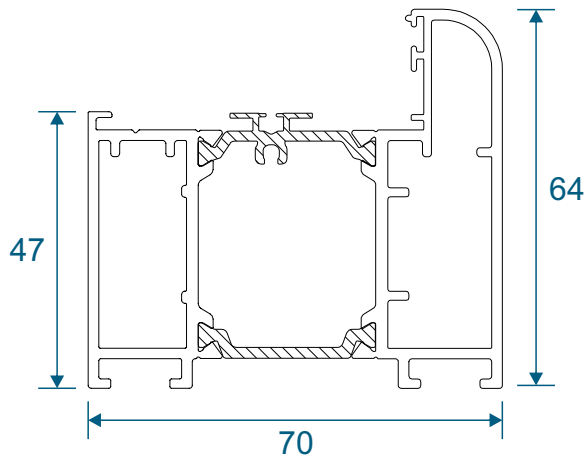

P-06-200 - Radius Sash Profile