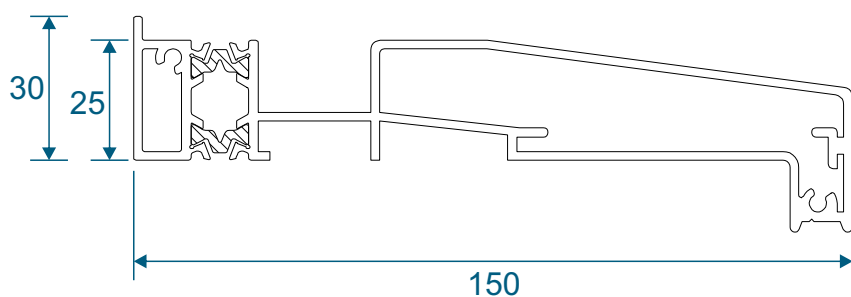

AW513 - 28mm Chamfered Bead

AW668 - 32mm Square Bead

AW630 - 32mm Chamfered Bead

P-00-210 - Rebate Adaptor

P-00-211 - Threshold Adaptor

Projection Cills

AW570 - 96mm Cill

AW542 - 150mm Cill

AW544 - 190mm Cill

Jamb Sections

Hinge Side Jamb - Open Out

Locking Side Jamb - Open Out

Jamb Sections

Equal Panel Jamb - Open Out

Head Sections

Head - Open Out

Head With 20mm Extension - Open Out

Meeting Stiles

Locking Stile - Open Out

Bogie Wheel Stile - Open Out

Meeting Stile

Uneven Panel Split Meeting Stile / Double Traffic Door - Open Out

Meeting Stile

Odd to Even Panel Split / Traffic Door Meeting Stile - Open Out

Meeting Stiles

Even Panel Split Meeting Stile - Open Out

Threshold Sections

Standard Rebated With No Cill - Open Out

Standard Rebated With 150mm Cill - Open Out

Thresholds

34mm Low Threshold - Open Out

34mm Low Threshold With Integrated Ramp - Open Out