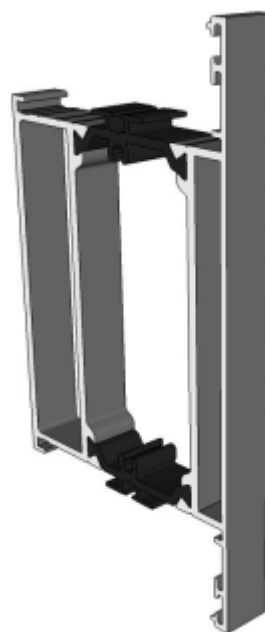

Transoms, Mullions & Midrails

AD309 - 110mm Midrail