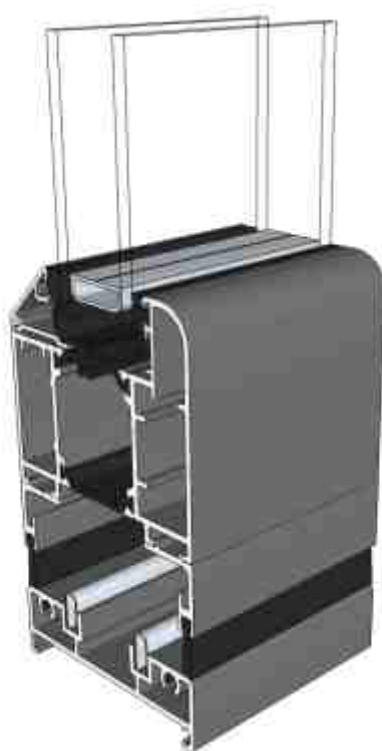

Meeting Stiles

Even Panel Split Meeting Stile - Open Out

Threshold Sections

Standard Rebated With No Cill - Open Out

Standard Rebated With 150mm Cill - Open Out

Thresholds

34mm Low Threshold - Open Out

34mm Low Threshold With Integrated Ramp - Open Out

Threshold Sections

22mm Room Divider Threshold - Internal Use Only

Transoms & Midrail Sections

Midrail Examples for Open Out Doors

Corner Post Section

Fixed (Non Structural) Corner Post - Open Out

Main Office & Factory