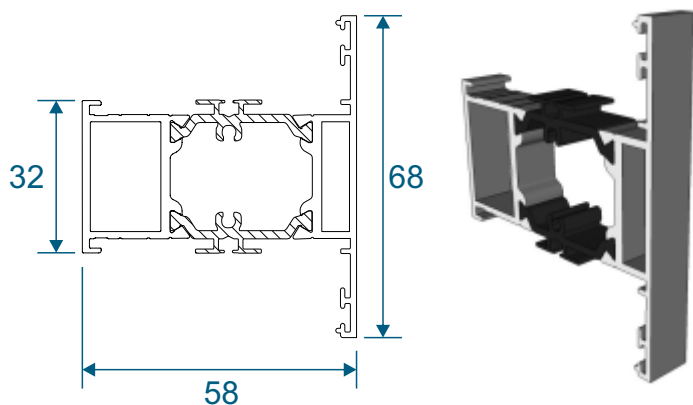

AD308 - 68mm Transom / Mullion