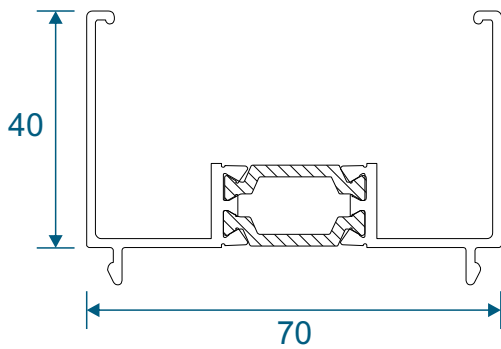

P-06-131 - 22mm Room Divider Threshold (Internal Use Only)

Add Ons, Extensions & Corner Post

P-06-135 - Drainage Tray

AW724 - 20mm Extension

AW728 - 40mm Extension

AW720 - 70mm Corner Post

Transoms, Mullions & Midrails

AD309 - 110mm Midrail

AD308 - 68mm Transom / Mullion

AD306 - 57mm Transom / Mullion

P-06-300 - Floating Mullion

Beads & Adaptors

AW667 - 24mm Square Bead

24mm Chamfered Bead

AW660 - 28mm Square Bead

AW544 - 190mm Cill

Jamb Sections

Hinge Side Jamb - Open Out

Locking Side Jamb - Open Out

Jamb Sections

Equal Panel Jamb - Open Out

Head Sections

Head - Open Out