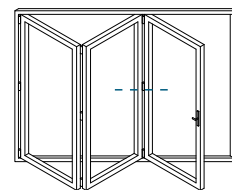

AW544 - 190mm Cill

Jamb Sections

Hinge Side Jamb - Open Out

Locking Side Jamb - Open Out

Jamb Sections

Equal Panel Jamb - Open Out

Head Sections

Head - Open Out

Head With 20mm Extension - Open Out

Meeting Stiles

Locking Stile - Open Out

Bogie Wheel Stile - Open Out

Meeting Stile

Uneven Panel Split Meeting Stile / Double Traffic Door - Open Out

Meeting Stile

Odd to Even Panel Split / Traffic Door Meeting Stile - Open Out

Meeting Stiles

Even Panel Split Meeting Stile - Open Out

Threshold Sections

Standard Rebated With No Cill - Open Out

Standard Rebated With 150mm Cill - Open Out

Thresholds

34mm Low Threshold - Open Out

34mm Low Threshold With Integrated Ramp - Open Out