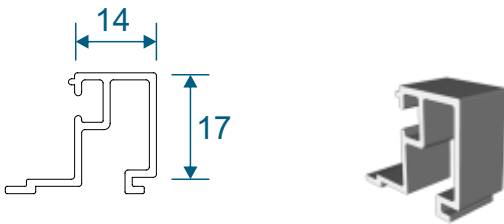

AW513 - 28mm Chamfered Bead

AW668 - 32mm Square Bead

AW630 - 32mm Chamfered Bead

P-00-210 - Rebate Adaptor

P-00-211 - Threshold Adaptor

Projection Cills

AW570 - 96mm Cill

AW542 - 150mm Cill

AW544 - 190mm Cill

Jamb Sections

Hinge Side Jamb - Open Out

Locking Side Jamb - Open Out

Jamb Sections

Equal Panel Jamb - Open Out

Head Sections

Head - Open Out