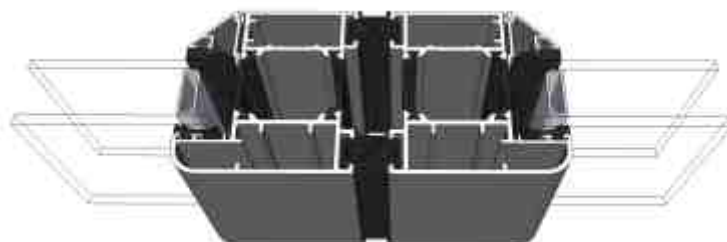

AW544 - 190mm Cill

Jamb Sections

Hinge Side Jamb - Open Out

Locking Side Jamb - Open Out

Jamb Sections

Equal Panel Jamb - Open Out

Head Sections

Head - Open Out

Head With 20mm Extension - Open Out

Meeting Stiles

Locking Stile - Open Out

Bogie Wheel Stile - Open Out

Meeting Stile

Uneven Panel Split Meeting Stile / Double Traffic Door - Open Out

Meeting Stile

Odd to Even Panel Split / Traffic Door Meeting Stile - Open Out

Meeting Stiles

Even Panel Split Meeting Stile - Open Out

Threshold Sections

Standard Rebated With No Cill - Open Out

Standard Rebated With 150mm Cill - Open Out

Thresholds

34mm Low Threshold - Open Out

34mm Low Threshold With Integrated Ramp - Open Out