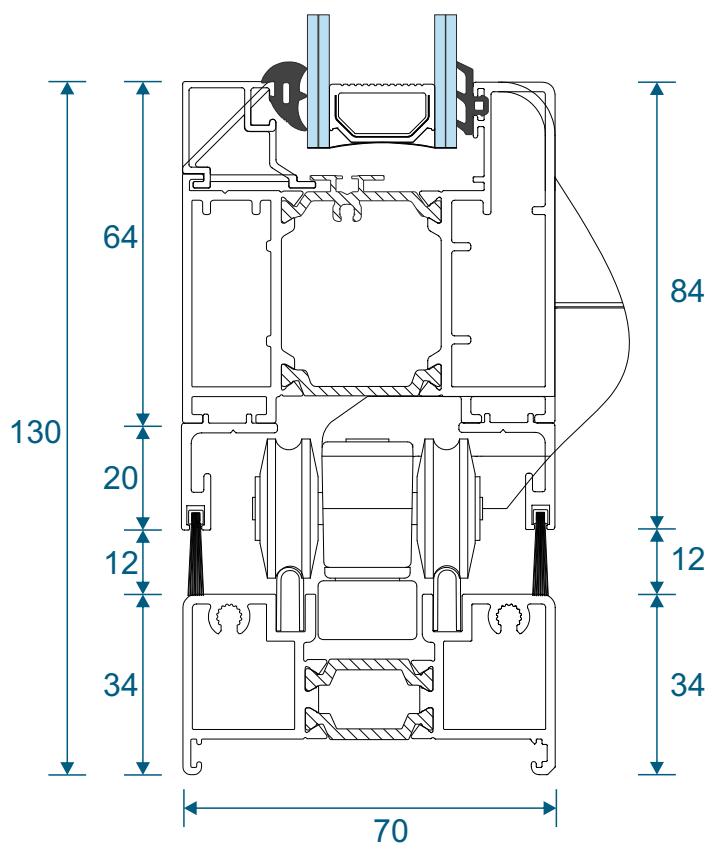

AW544 - 190mm Cill

Jamb Sections

Hinge Side Jamb - Open Out

Locking Side Jamb - Open Out

Jamb Sections

Equal Panel Jamb - Open Out

Head Sections

Head - Open Out

Meeting Stiles

Even Panel Split Meeting Stile - Open Out

Threshold Sections

Standard Rebated With No Cill - Open Out

Standard Rebated With 150mm Cill - Open Out

Thresholds

34mm Low Threshold - Open Out

34mm Low Threshold With Integrated Ramp - Open Out

Threshold Sections

22mm Room Divider Threshold - Internal Use Only

Transoms & Midrail Sections

Midrail Examples for Open Out Doors

Corner Post Section

Fixed (Non Structural) Corner Post - Open Out

Main Office & Factory