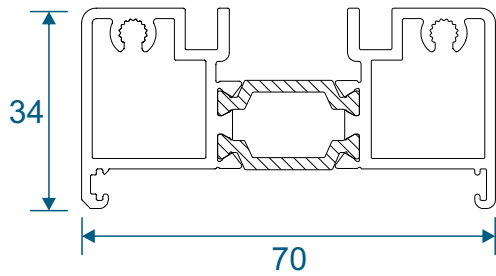

Outer Frame, Threshold & Sashes

P-06-100 - Outerframe / Standard Rebated Threshold

P-06-200 - Radius Sash Profile

P-06-202 - Square Sash Profile

Low Thresholds

P-06-130 - 34mm Low Threshold

P-06-132 - 34mm Low Ramped Threshold

Meeting Stiles

Even Panel Split Meeting Stile - Open Out

Threshold Sections

Standard Rebated With No Cill - Open Out

Standard Rebated With 150mm Cill - Open Out

Thresholds

34mm Low Threshold - Open Out

34mm Low Threshold With Integrated Ramp - Open Out