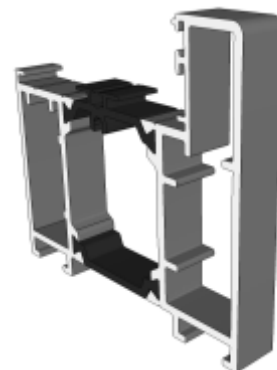

Outer Frame, Threshold & Sashes

P-06-100 - Outerframe / Standard Rebated Threshold

P-06-200 - Radius Sash Profile

P-06-202 - Square Sash Profile

Low Thresholds

P-06-130 - 34mm Low Threshold

P-06-132 - 34mm Low Ramped Threshold

AW544 - 190mm Cill

Jamb Sections

Hinge Side Jamb - Open Out

Locking Side Jamb - Open Out

Jamb Sections

Equal Panel Jamb - Open Out

Head Sections

Head - Open Out