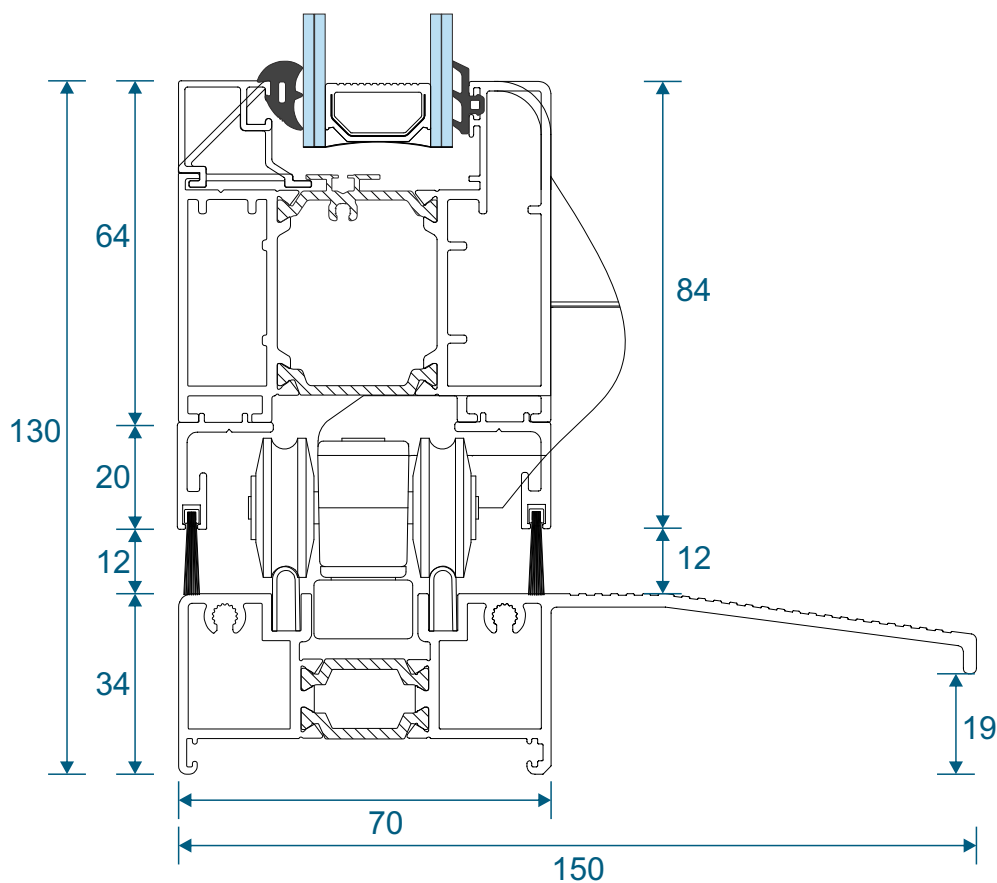

AW544 - 190mm Cill

Jamb Sections

Hinge Side Jamb - Open Out

Locking Side Jamb - Open Out

Jamb Sections

Equal Panel Jamb - Open Out

Head Sections

Head - Open Out

Meeting Stiles

Even Panel Split Meeting Stile - Open Out

Threshold Sections

Standard Rebated With No Cill - Open Out

Standard Rebated With 150mm Cill - Open Out

Thresholds

34mm Low Threshold - Open Out

34mm Low Threshold With Integrated Ramp - Open Out