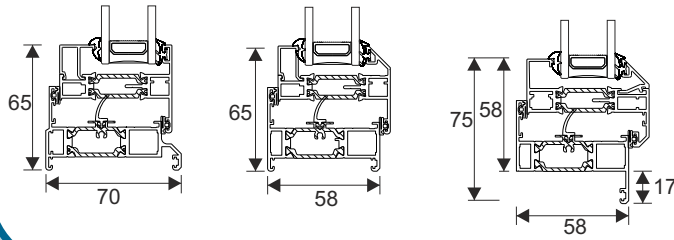

Premium Plus 'A' rated openers