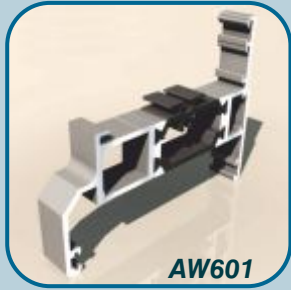

Premium Window

Our standard Premium Window will produce a 'B' rated window. To achieve this rating there are certain frame options that will be applicable as shown below. By changing the frame section you can upgrade this product to the Premium Plus windows which will be 'A' rated. These options are shown on the next page.

Outerframe Options