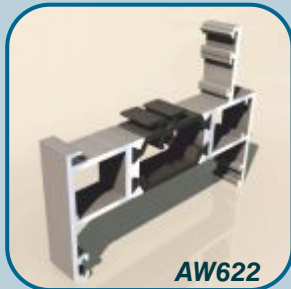

AW601

AW622