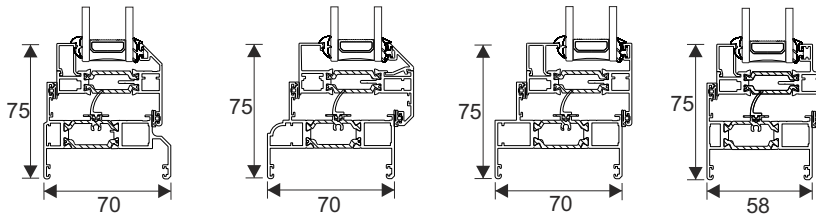

Technical

Premium 'B' rated openers