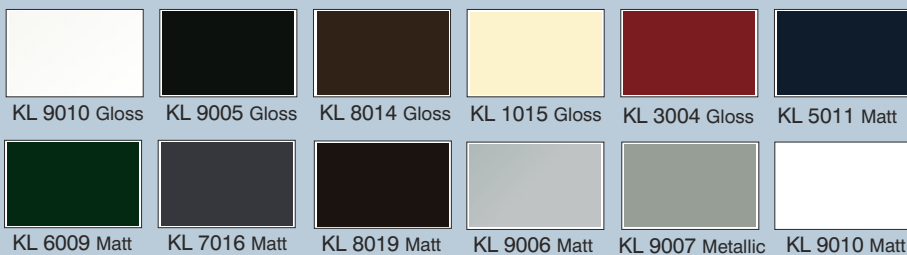

Handles - In A Range Of Colours

Range Of Styles And Designs

Luxury Aluminium Front Doors

Styles And Designs

Mayfair Trafalgar Marylebone

Whitehall Euston Park Lane

Islington Fenchurch

Key
 ■ Glass
 □ Aluminium Faced Panel

Our aluminium panels are painted to exactly match the colour finish of the doors.

Only a few different colour finishes are illustrated here. You can also choose to have different colours inside and out with our dual colour option.

Colours

Choose from a range of standard colours (see below) or any of over 200 different RAL colours in any finish. You can even choose to have different colours in and out, for example blue outside and white inside.