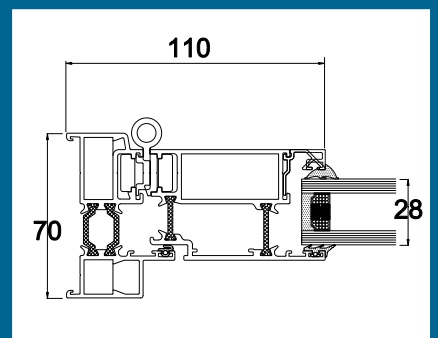

Units 4-5, Charfleets Road, Canvey Island, Essex. SS8 0PQ

T: (01268) 681612

F: (01268) 510058

W: www.duration.co.uk

E: sales@duration.co.uk

Slim-line Butt Hinges

Low Threshold Option

Mortice or Anti-Snap Cylinder
(Optional)