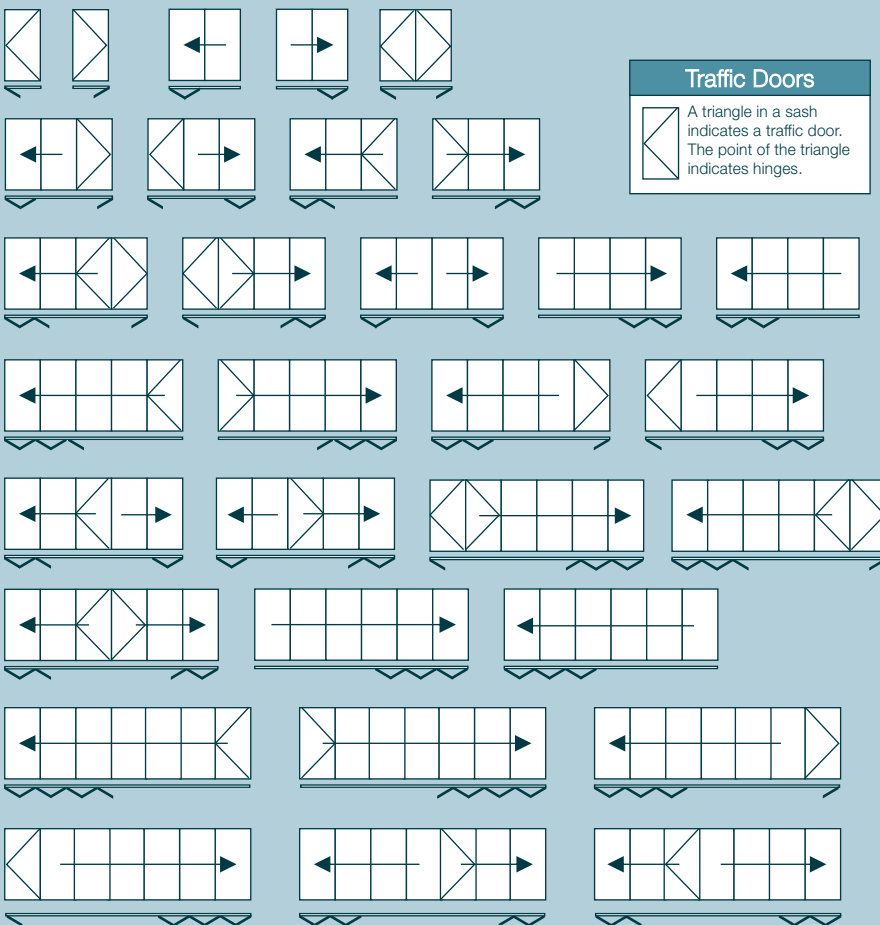

- Standard colours white / silver anodised.
- Exciting range of KL colours at lower cost than RAL colours.
- Single and Dual RAL custom colours, plus woodgrain effects.
- 2, 3, 4, 5, or 6 Panel options with optional traffic door.
- 7, 8, 9 + panels possible by joining outer frames together.
- Standard and Low thresholds.
- Internally glazed for security.
- Opens in or out, with most styles offering outside access.
- 3pt lock to opening doors, with high security shootbolts to folding panels.
- All doors include woolpile, heavy duty rollers, stainless steel track.
- Compliant to building regulations.
- Severe weather rated BS6375 Part 1 Class C 600pa, Water 300pa, Wind pressure 1200pa.
- Finger safe gaskets.
- Trickle vents available in head extension.
- Site line: Head - 108; Cill - 108; Jambs - 108; Interlock - 185.
- Available with our integrated blind system.
- Can be supplied unglazed or glazed for 28mm glazing.
- Rounded or Square external profile.

No of Door Panels	2	3	4	5	6	7	8+	No of Door Panels	All
Minimum Width	1400	2100	2800	3500	4200	4900	Please	Minimum Height	1950
Maximum Width	2000	3000	4000	5000	6000	7000	Ask	Maximum Height	2500

Further information and on-line estimator available at:

www.duration.co.uk

Bring the outside in

All panels open

All panels closed

Finger safe gaskets

Weathered track