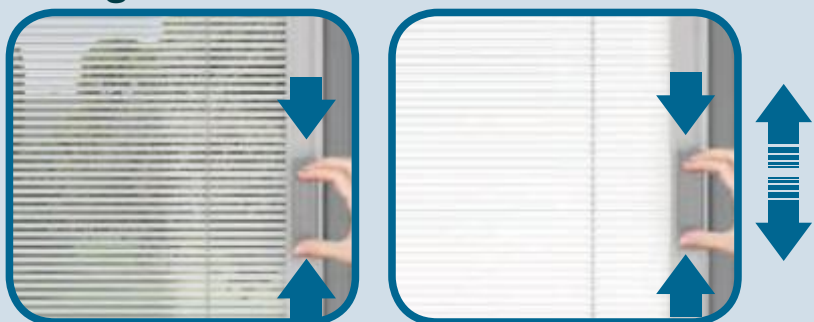

Manual Blinds

Integrated Blinds For Bi-Folding Doors

DURATION
WINDOWS

Dust Free Integrated *Manual Blinds*

For Bi-Folding Doors

Our integrated Venetian style blinds fit neatly inside the double glazed sealed units which not only protects the blinds but keeps them dust and maintenance free. The slats are designed to not only raise and lower the full height of the door panels but they can be tilted so that you have maximum control over the amount of light entering your room.

Using these integrated blinds incorporated into the glazed units allows a room to have both privacy and protection from bright light without blocking all natural light or view. The blades effectively diffuse the light when tilted to different degrees - offering precise control.

Key Features

- Venetian style blinds with high quality aluminium slats.
- Ease of installation; already installed inside the sealed units.
- Easy to operate using a cleverly designed magnetic slider.
- Optimum control of light and heat in rooms.
- Slats are available in a range of 9 colours.
- Slider, top and guide rails available in 3 colours.
- Ensures total protection against dirt, dust or weather conditions and therefore do not require any maintenance.
- Designed with safety in mind and in accordance with blinds standard EN13120 for child safety.

Blind Operation

Raising

Lowering

Tilting

Colours

Slats

Slider & Guide Rails

Main Office & Factory