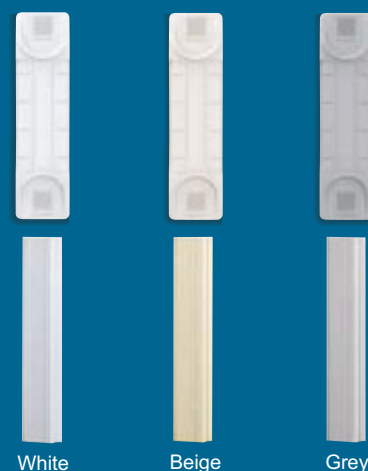

Key Features

- Venetian style blinds with high quality aluminium slats.
- Ease of installation; already installed inside the sealed units.
- Easy to operate using a cleverly designed magnetic slider.
- Optimum control of light and heat in rooms.
- Slats are available in a range of 9 colours.
- Slider, top and guide rails available in 3 colours.
- Ensures total protection against dirt, dust or weather conditions and therefore do not require any maintenance.
- Designed with safety in mind and in accordance with blinds standard EN13120 for child safety.

Blind Operation

Raising

Lowering

Tilting

Colours

Slats

Slider & Guide Rails

Main Office & Factory