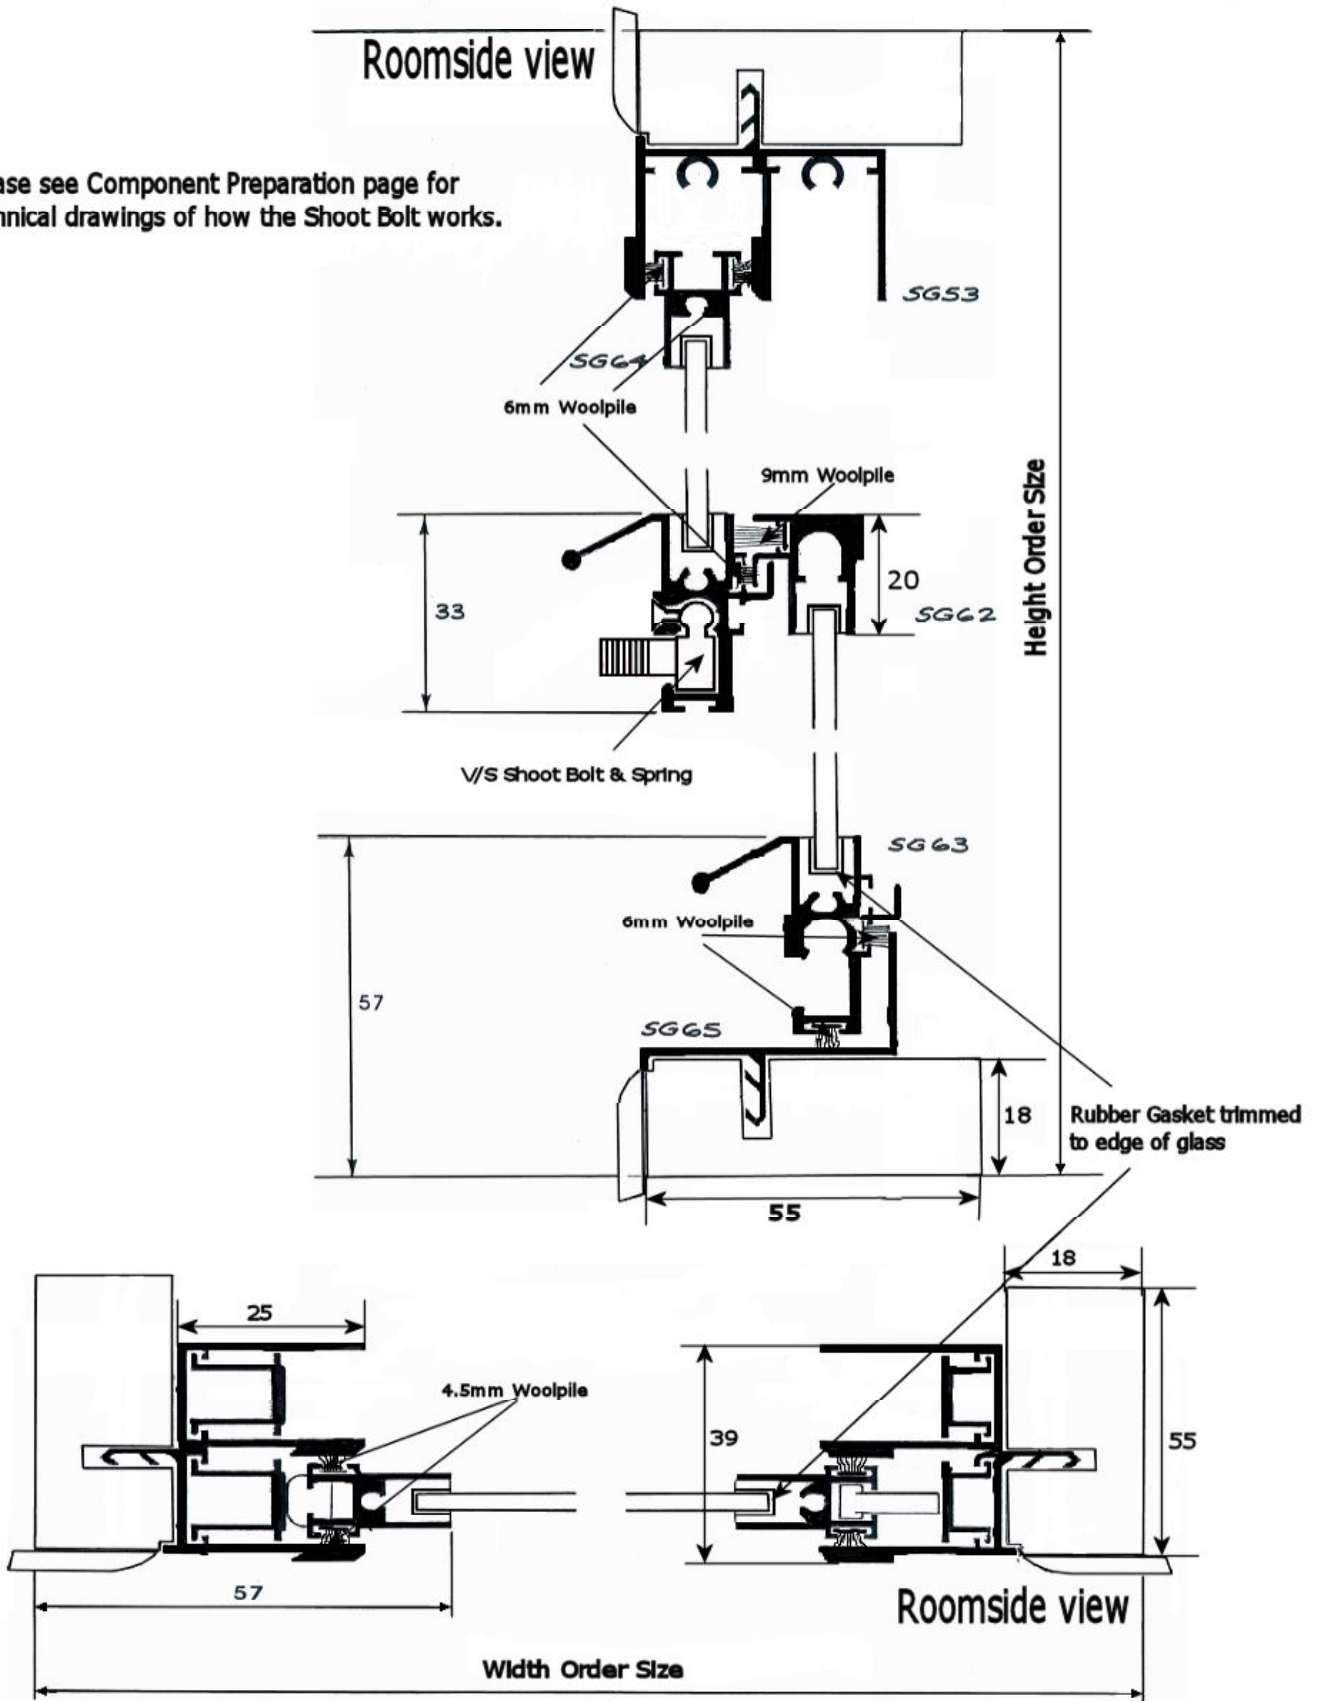

Unbalanced Vertical Sliding Secondary Sash Window With Reveal Fix MDF3 Frame

All dimensions measured in millimetres

Please see Component Preparation page for technical drawings of how the Shoot Bolt works.