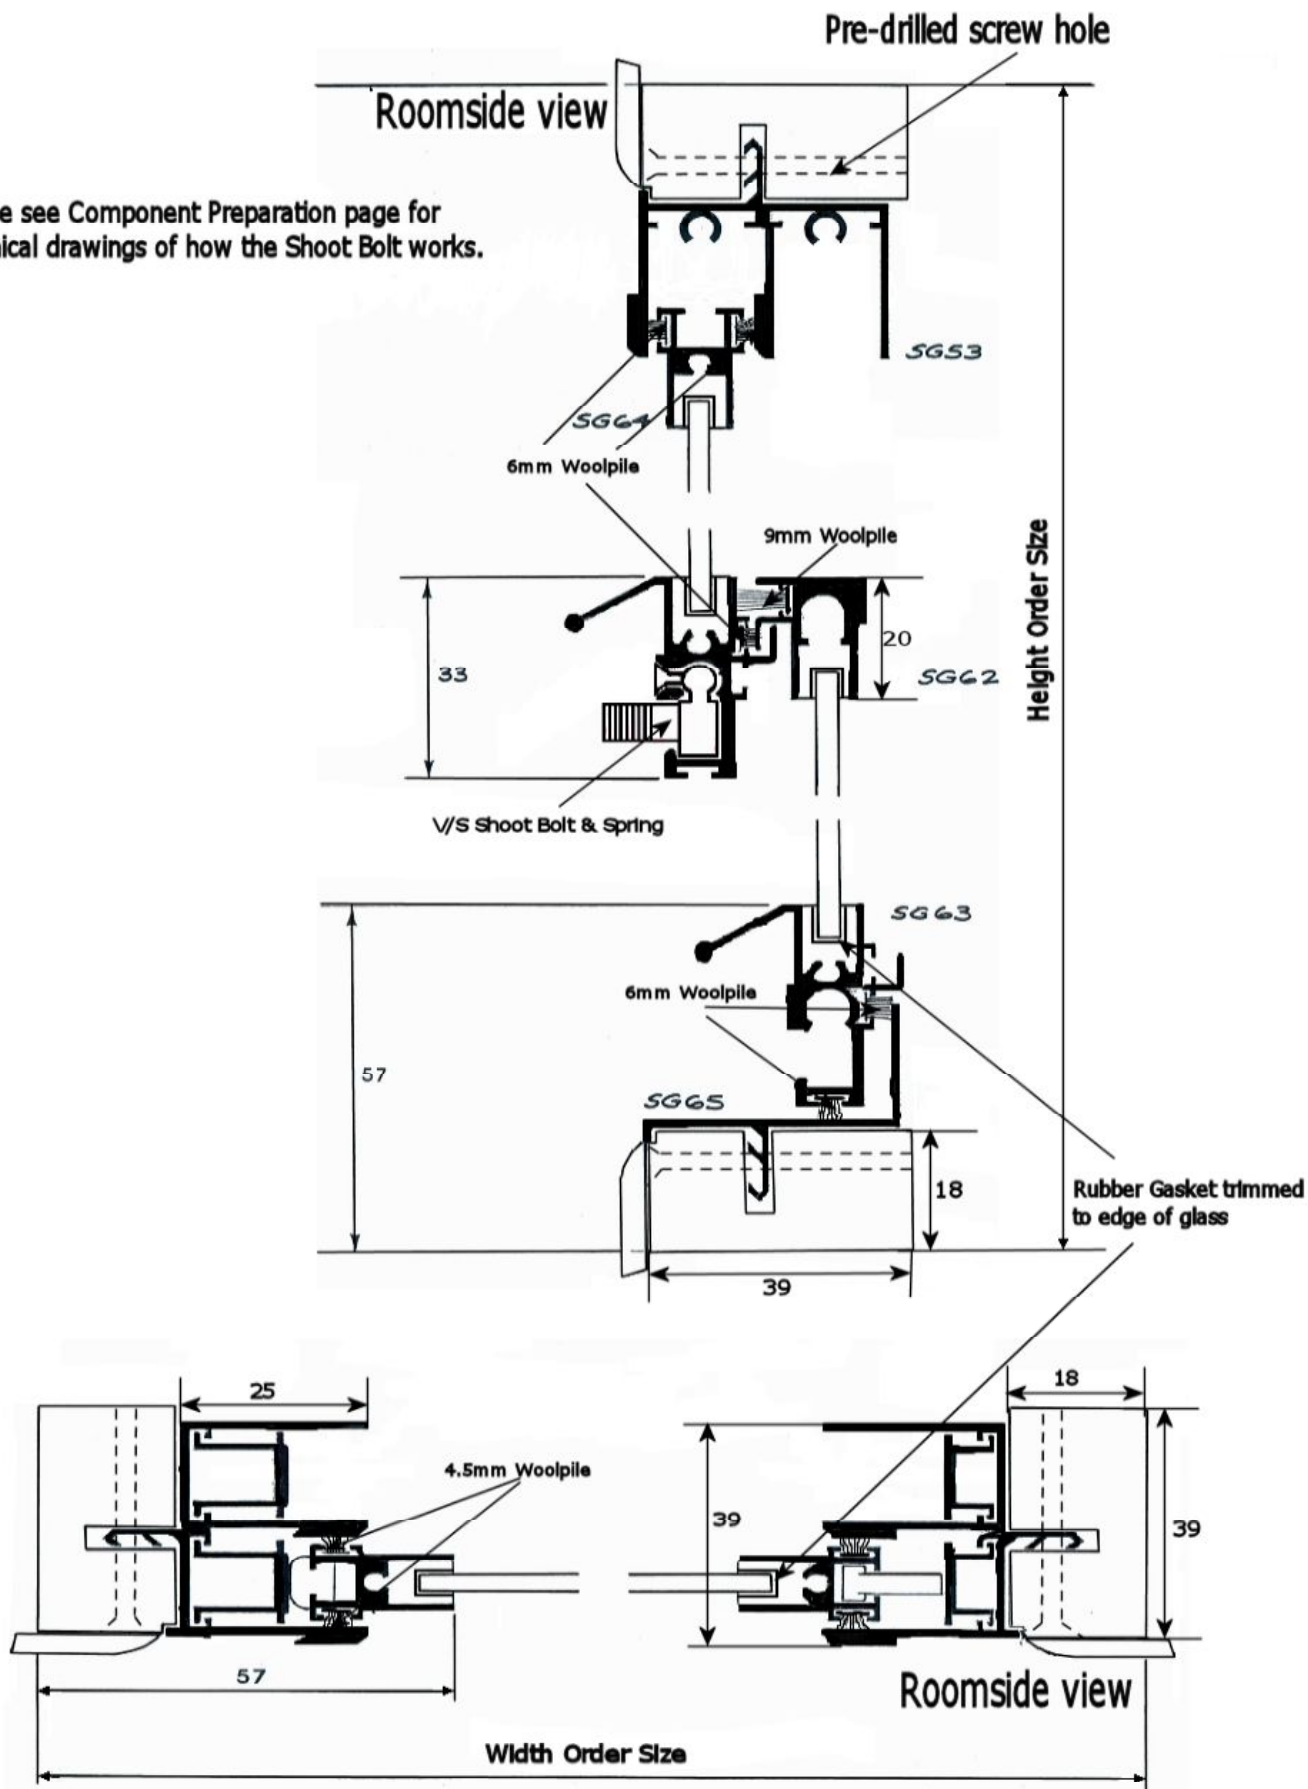

Unbalanced Vertical Sliding Secondary Sash Window With Face Fix MDF1 Frame

All dimensions measured in millimetres

Please see Component Preparation page for technical drawings of how the Shoot Bolt works.