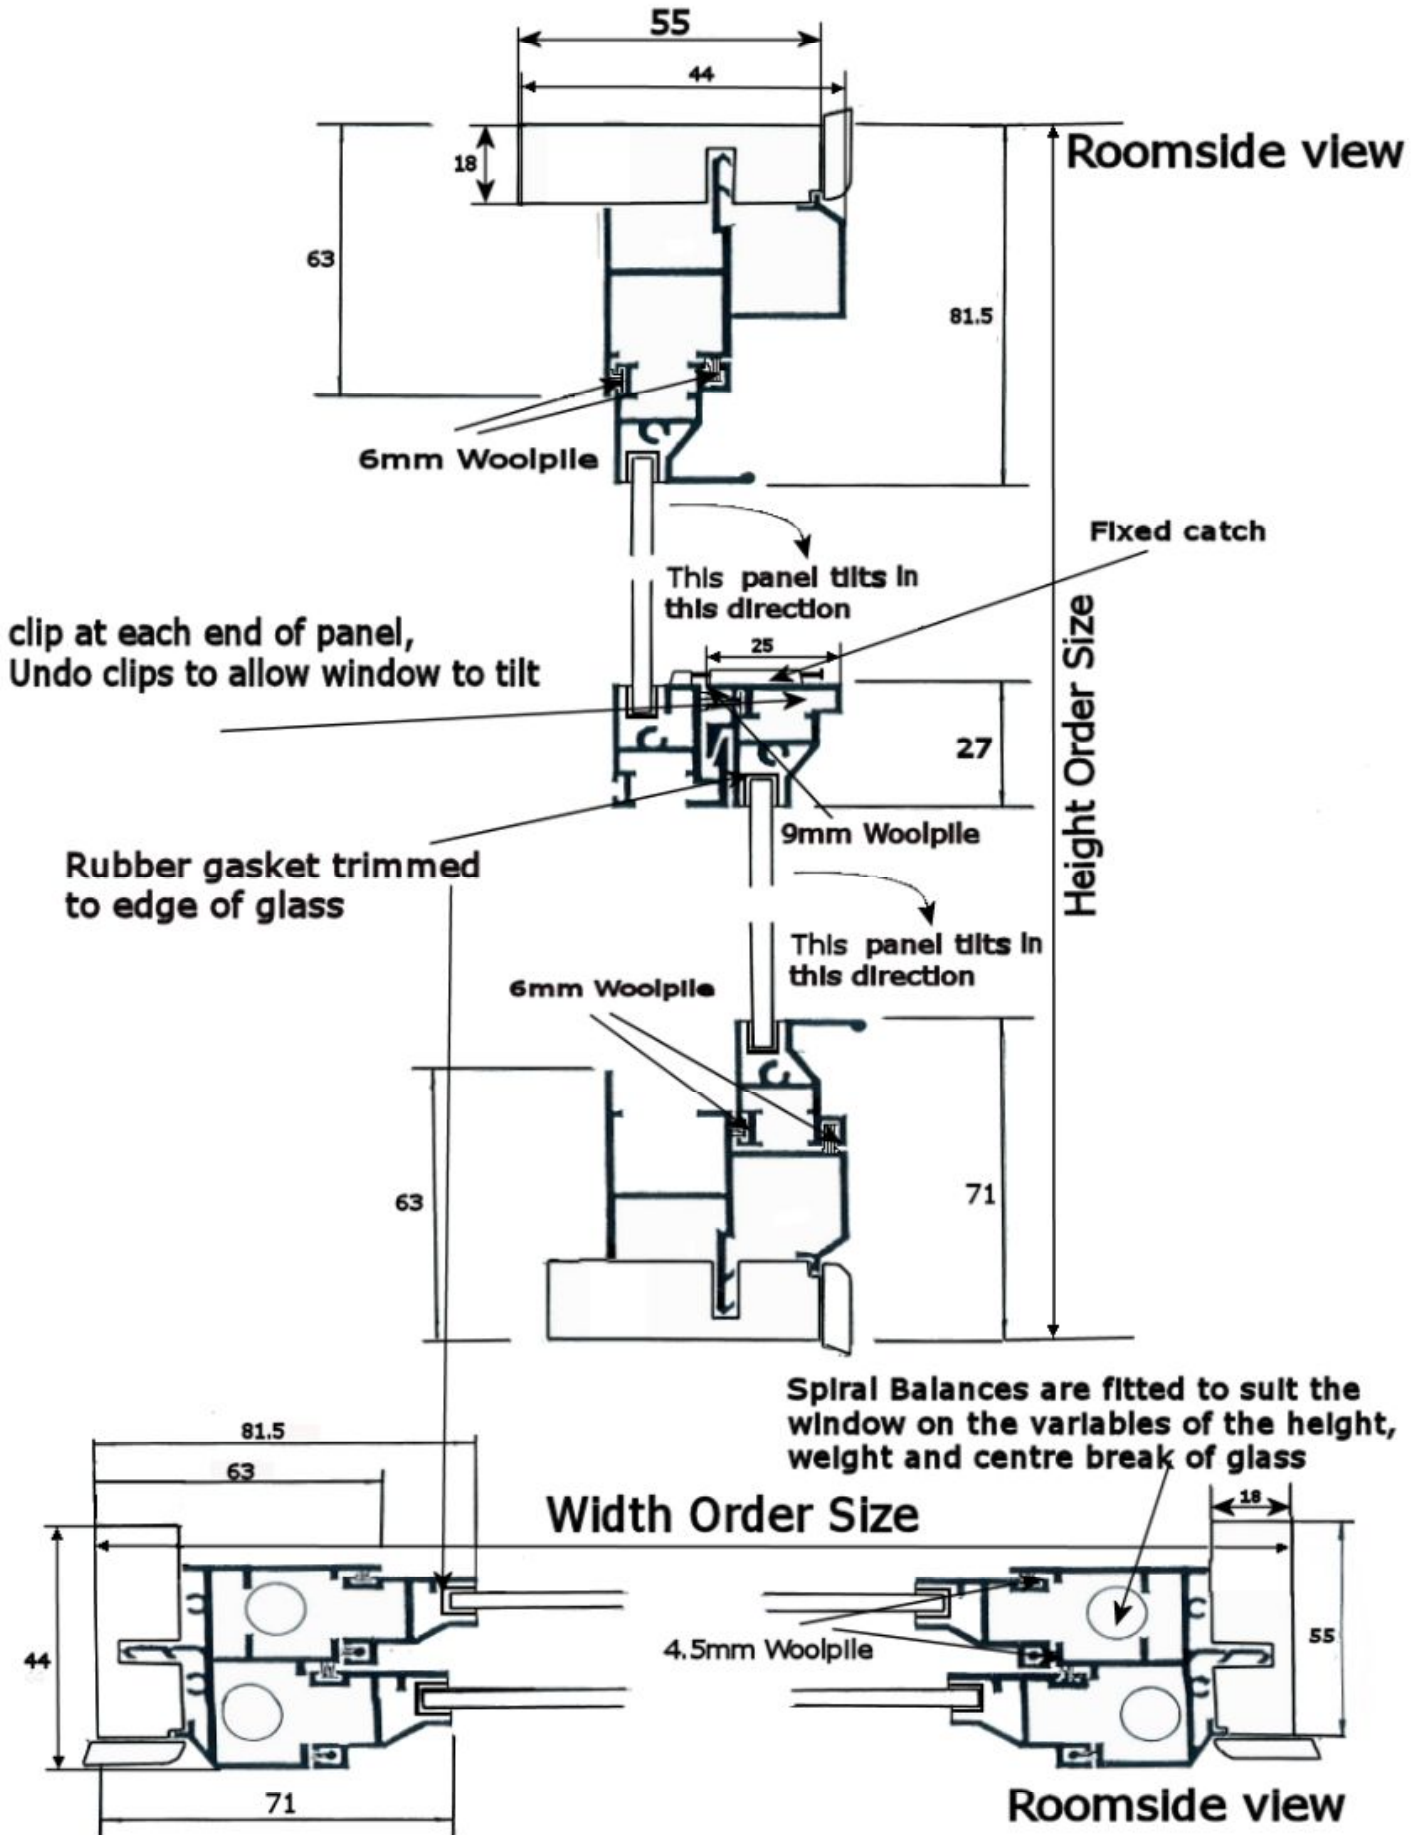

Balanced Tilt-Back Secondary Sash Window With Reveal Fix MDF3 Frame

All dimensions measured in millimetres

Updated November 2006

Duration Windows reserves the right to change specifications of its products without prior notice in keeping with our policy of continued product development.