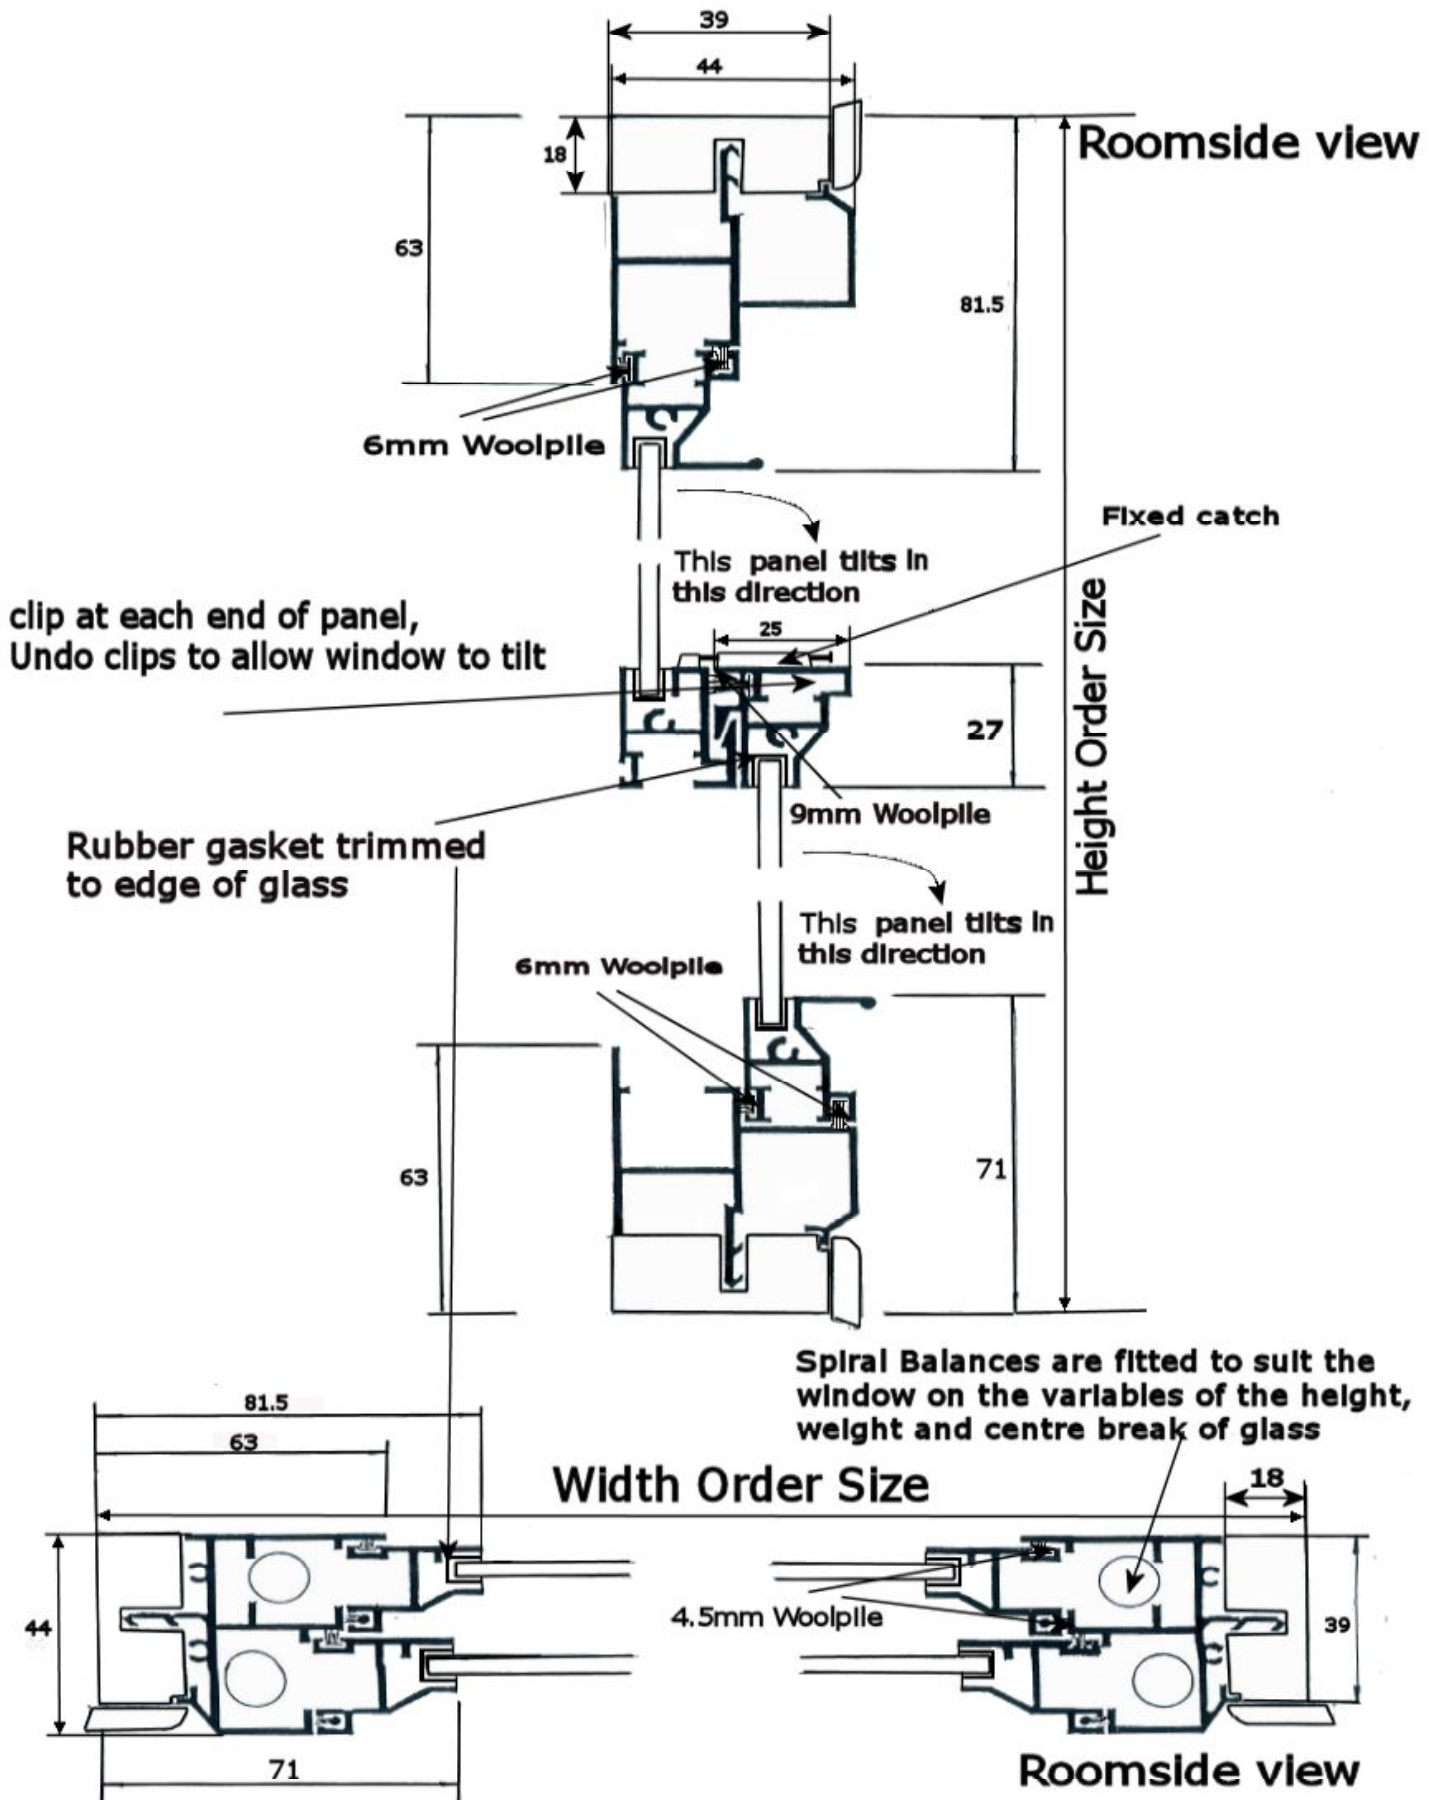

# Balanced Tilt-Back Secondary Sash Window With Face Fix MDF1 Frame

All dimensions measured in millimetres

Updated November 2006

Duration Windows reserves the right to change specifications of its products without prior notice in keeping with our policy of continued product development.