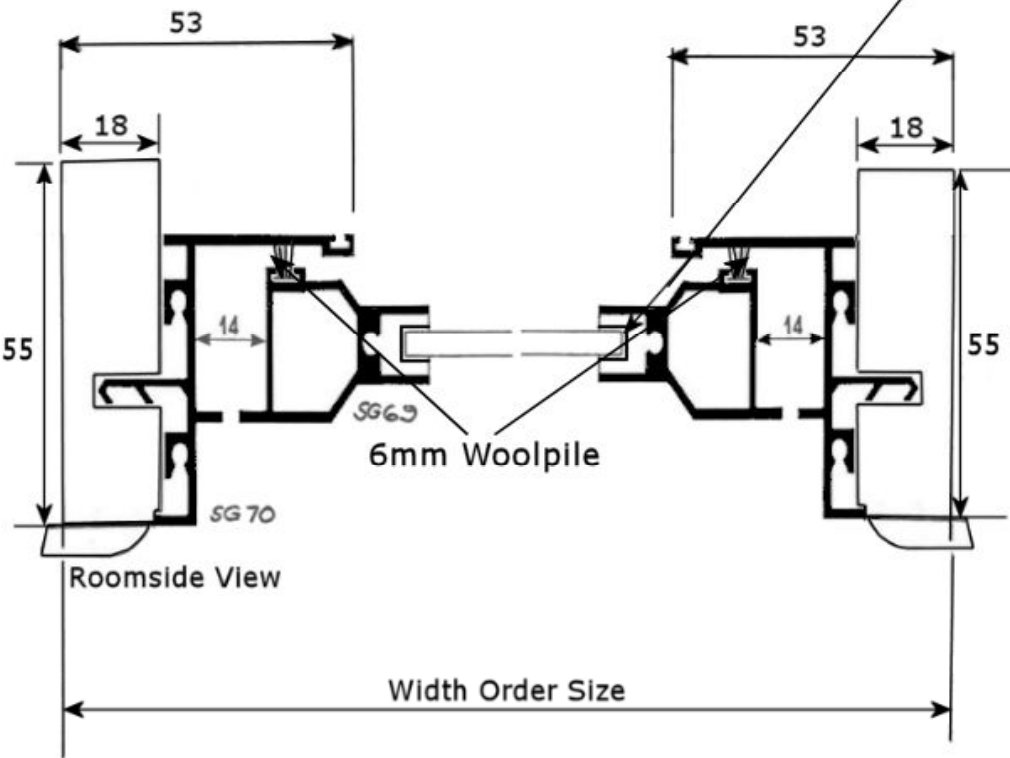

# Top And Side Hung For Friction Hinge And Side Hung For Butt Hinged With Reveal Fix MDF3 Frame

All dimensions measured in millimetres

Both The Friction and the Butt hinged units use fitted catches

With the Friction hinge you can have either side hung or top hung and the maximum size for a Friction hinge is 650mm wide x 1250mm high

With the Butt Hinge you can only have the side hung option but the maximum size you can have with a Butt hinge is 800mm wide x 2100mm high and also you can have a double Butt hinge for the wider opening.

With the double Butt hinge unit you have one panel which opens by the fitch catch and the second panel is locked using shootbolts (as per French Doors)

Updated November 2006

Duration Windows reserves the right to change specifications of its products without prior notice in keeping with our policy of continued product development.