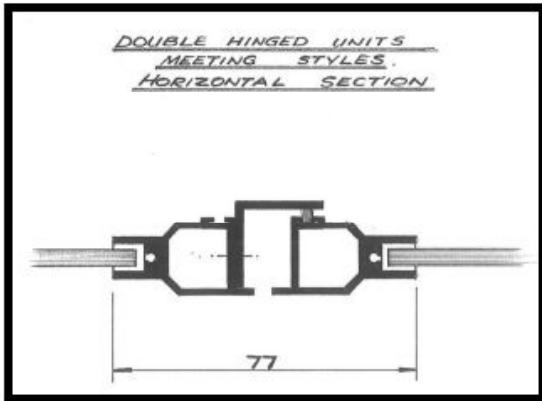

# Top And Side Hung For Friction Hinge And Side Hung For Butt Hinged With Reveal Fix MDF3 Frame

All dimensions measured in millimetres

Both The Friction and the Butt hinged units use fitted catches

With the Friction hinge you can have either side hung or top hung and the maximum size for a Friction hinge is 650mm wide x 1250mm high

With the Butt Hinge you can only have the side hung option but the maximum size you can have with a Butt hinge is 800mm wide x 2100mm high and also you can have a double Butt hinge for the wider opening.

With the double Butt hinge unit you have one panel which opens by the fitch catch and the second panel is locked using shootbolts (as per French Doors)

Updated November 2006

Duration Windows reserves the right to change specifications of its products without prior notice in keeping with our policy of continued product development.