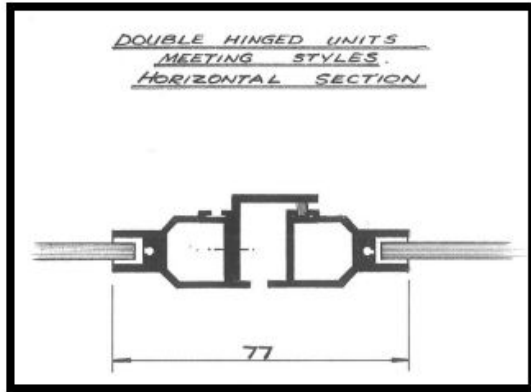

Top And Side Hung For Friction Hinge And Side Hung For Butt Hinged With Economy Frame

All dimensions measured in millimetres

Both The Friction and the Butt hinged units use fitted catches

With the Friction hinge you can have either side hung or top hung and the maximum size for a Friction hinge is 650mm wide x 1250mm high

With the Butt Hinge you can only have the side hung option but the maximum size you can have with a Butt hinge is 800mm wide x 2100mm high and also you can have a double Butt hinge for the wider opening.