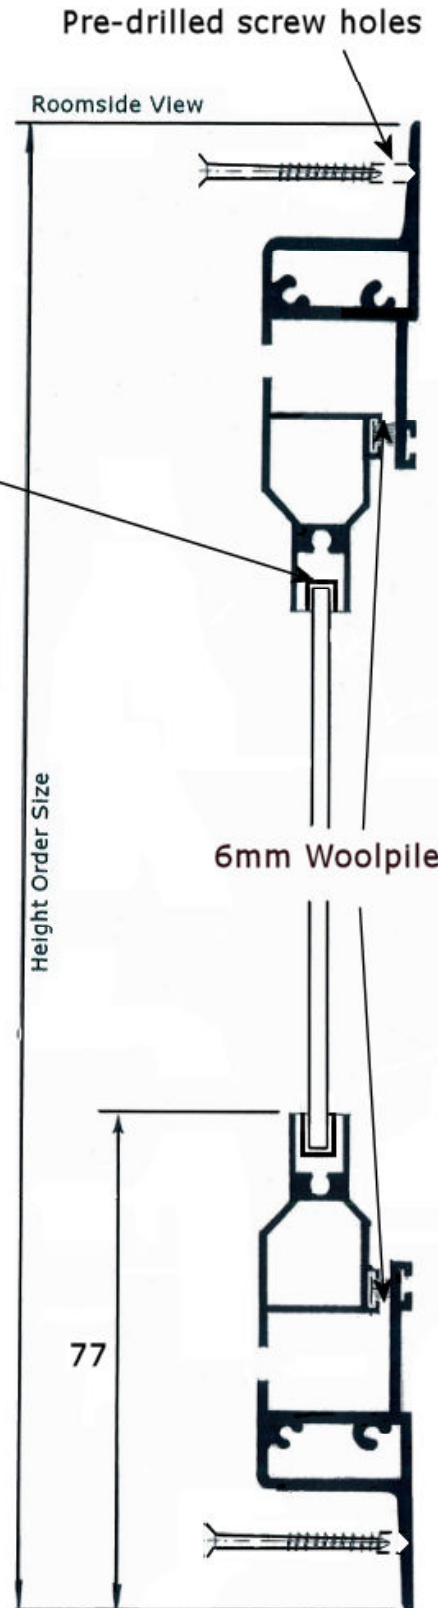

Top And Side Hung For Friction Hinge And Side Hung For Butt Hinged With Economy Frame

All dimensions measured in millimetres

Both The Friction and the Butt hinged units use fitted catches

With the Friction hinge you can have either side hung or top hung and the maximum size for a Friction hinge is 650mm wide x 1250mm high

With the Butt Hinge you can only have the side hung option but the maximum size you can have with a Butt hinge is 800mm wide x 2100mm high and also you can have a double Butt hinge for the wider opening.

With the double Butt hinge unit you have one panel which opens by the fitch catch and the second panel is locked using shootbolts (as per French Doors)

Updated November 2006

Duration Windows reserves the right to change specifications of its products without prior notice in keeping with our policy of continued product development.