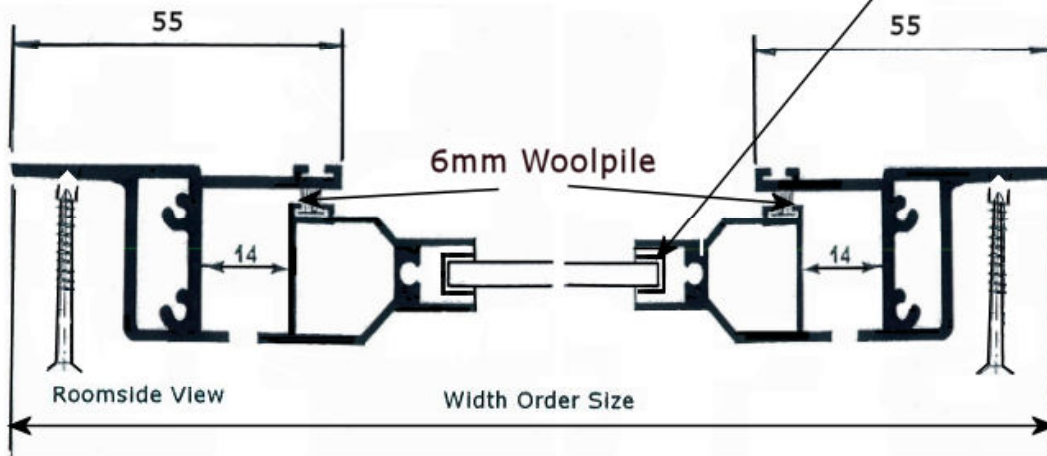

Top And Side Hung For Friction Hinge And Side Hung For Butt Hinged With Economy Frame

All dimensions measured in millimetres

Both The Friction and the Butt hinged units use fitted catches

With the Friction hinge you can have either side hung or top hung and the maximum size for a Friction hinge is 650mm wide x 1250mm high

With the Butt Hinge you can only have the side hung option but the maximum size you can have with a Butt hinge is 800mm wide x 2100mm high and also you can have a double Butt hinge for the wider opening.

With the double Butt hinge unit you have one panel which opens by the fitch catch and the second panel is locked using shootbolts (as per French Doors)

Updated November 2006

Duration Windows reserves the right to change specifications of its products without prior notice in keeping with our policy of continued product development.