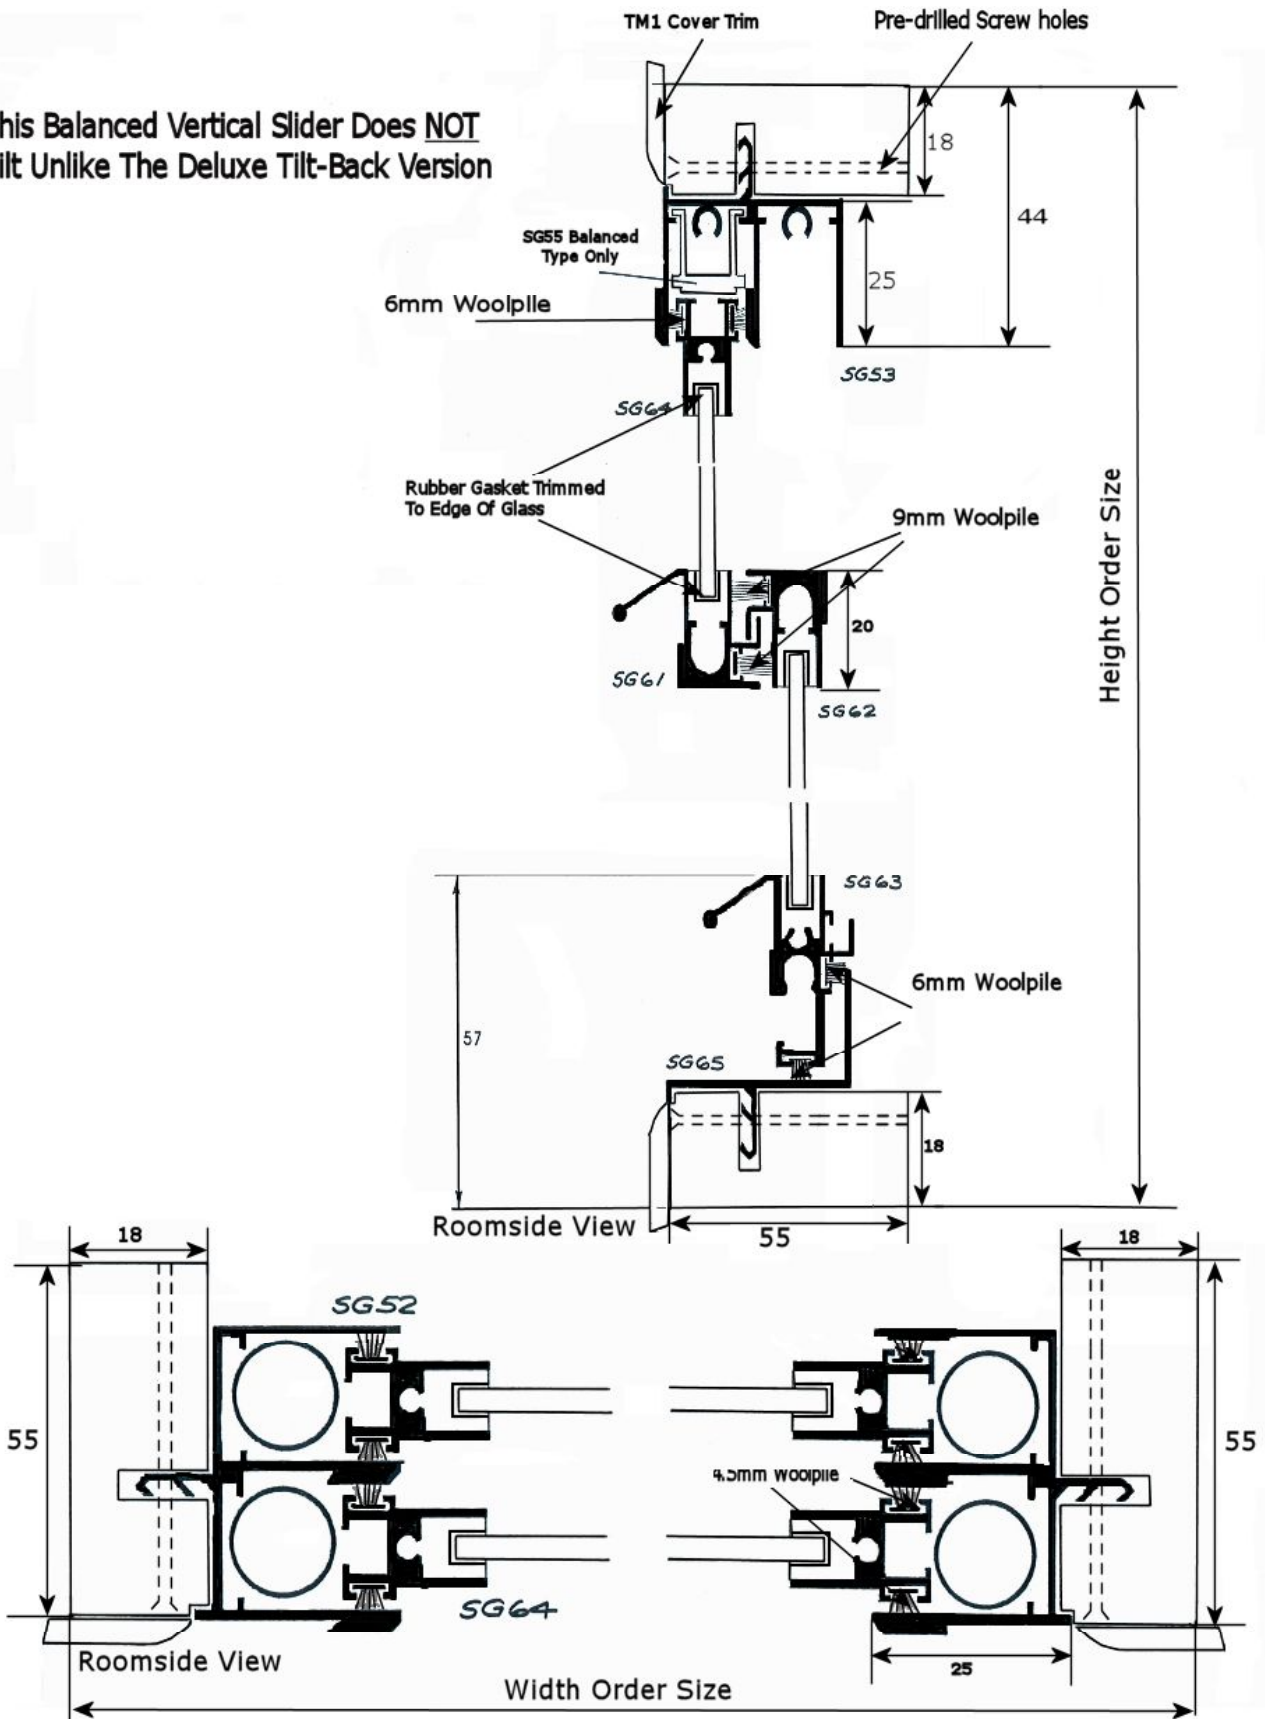

Balanced Vertical Sliding Secondary Sash Window With Reveal Fix MDF3 Frame

All dimensions measured in millimetres

This Balanced Vertical Slider Does **NOT** Tilt Unlike The Deluxe Tilt-Back Version

Updated November 2006