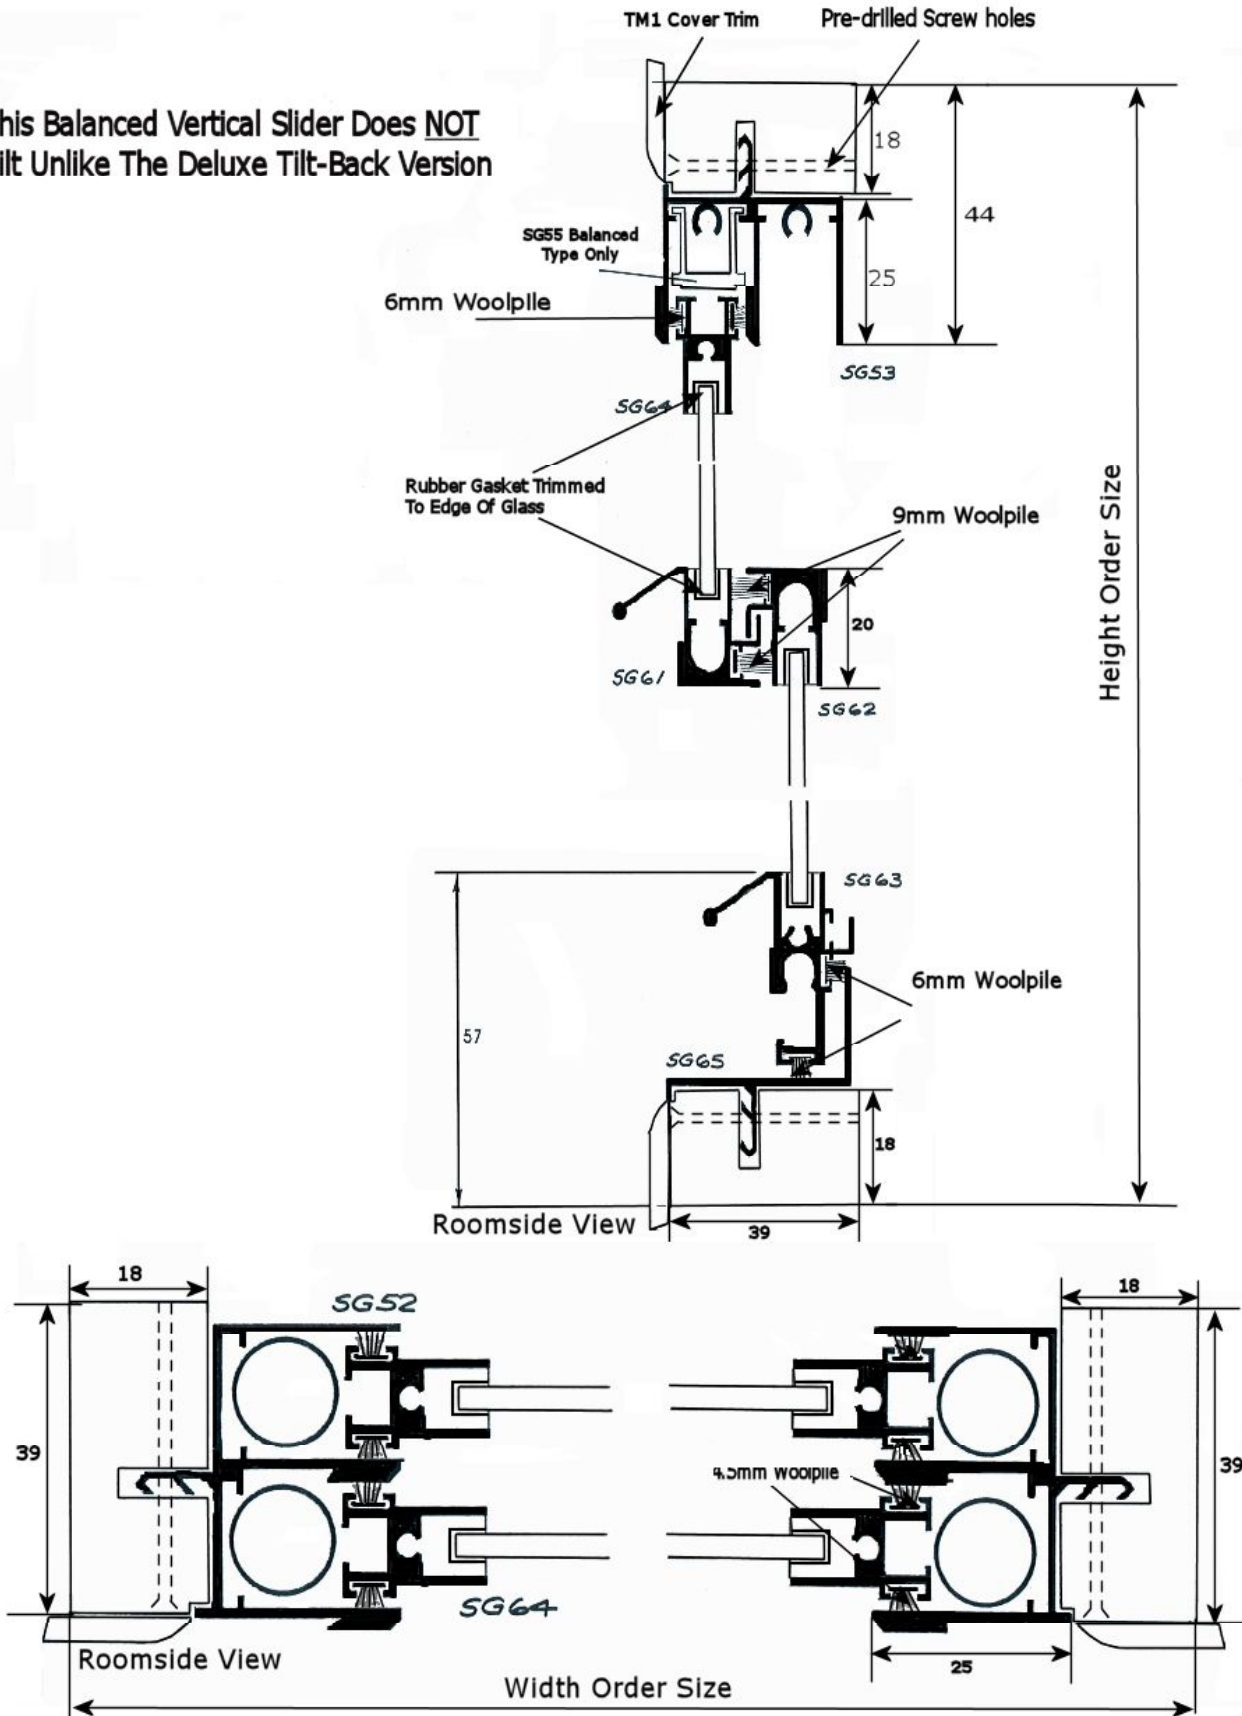

Balanced Vertical Sliding Secondary Sash Window With Face Fix MDF1 Frame

All dimensions measured in millimetres

This Balanced Vertical Slider Does **NOT** Tilt Unlike The Deluxe Tilt-Back Version

Updated November 2006