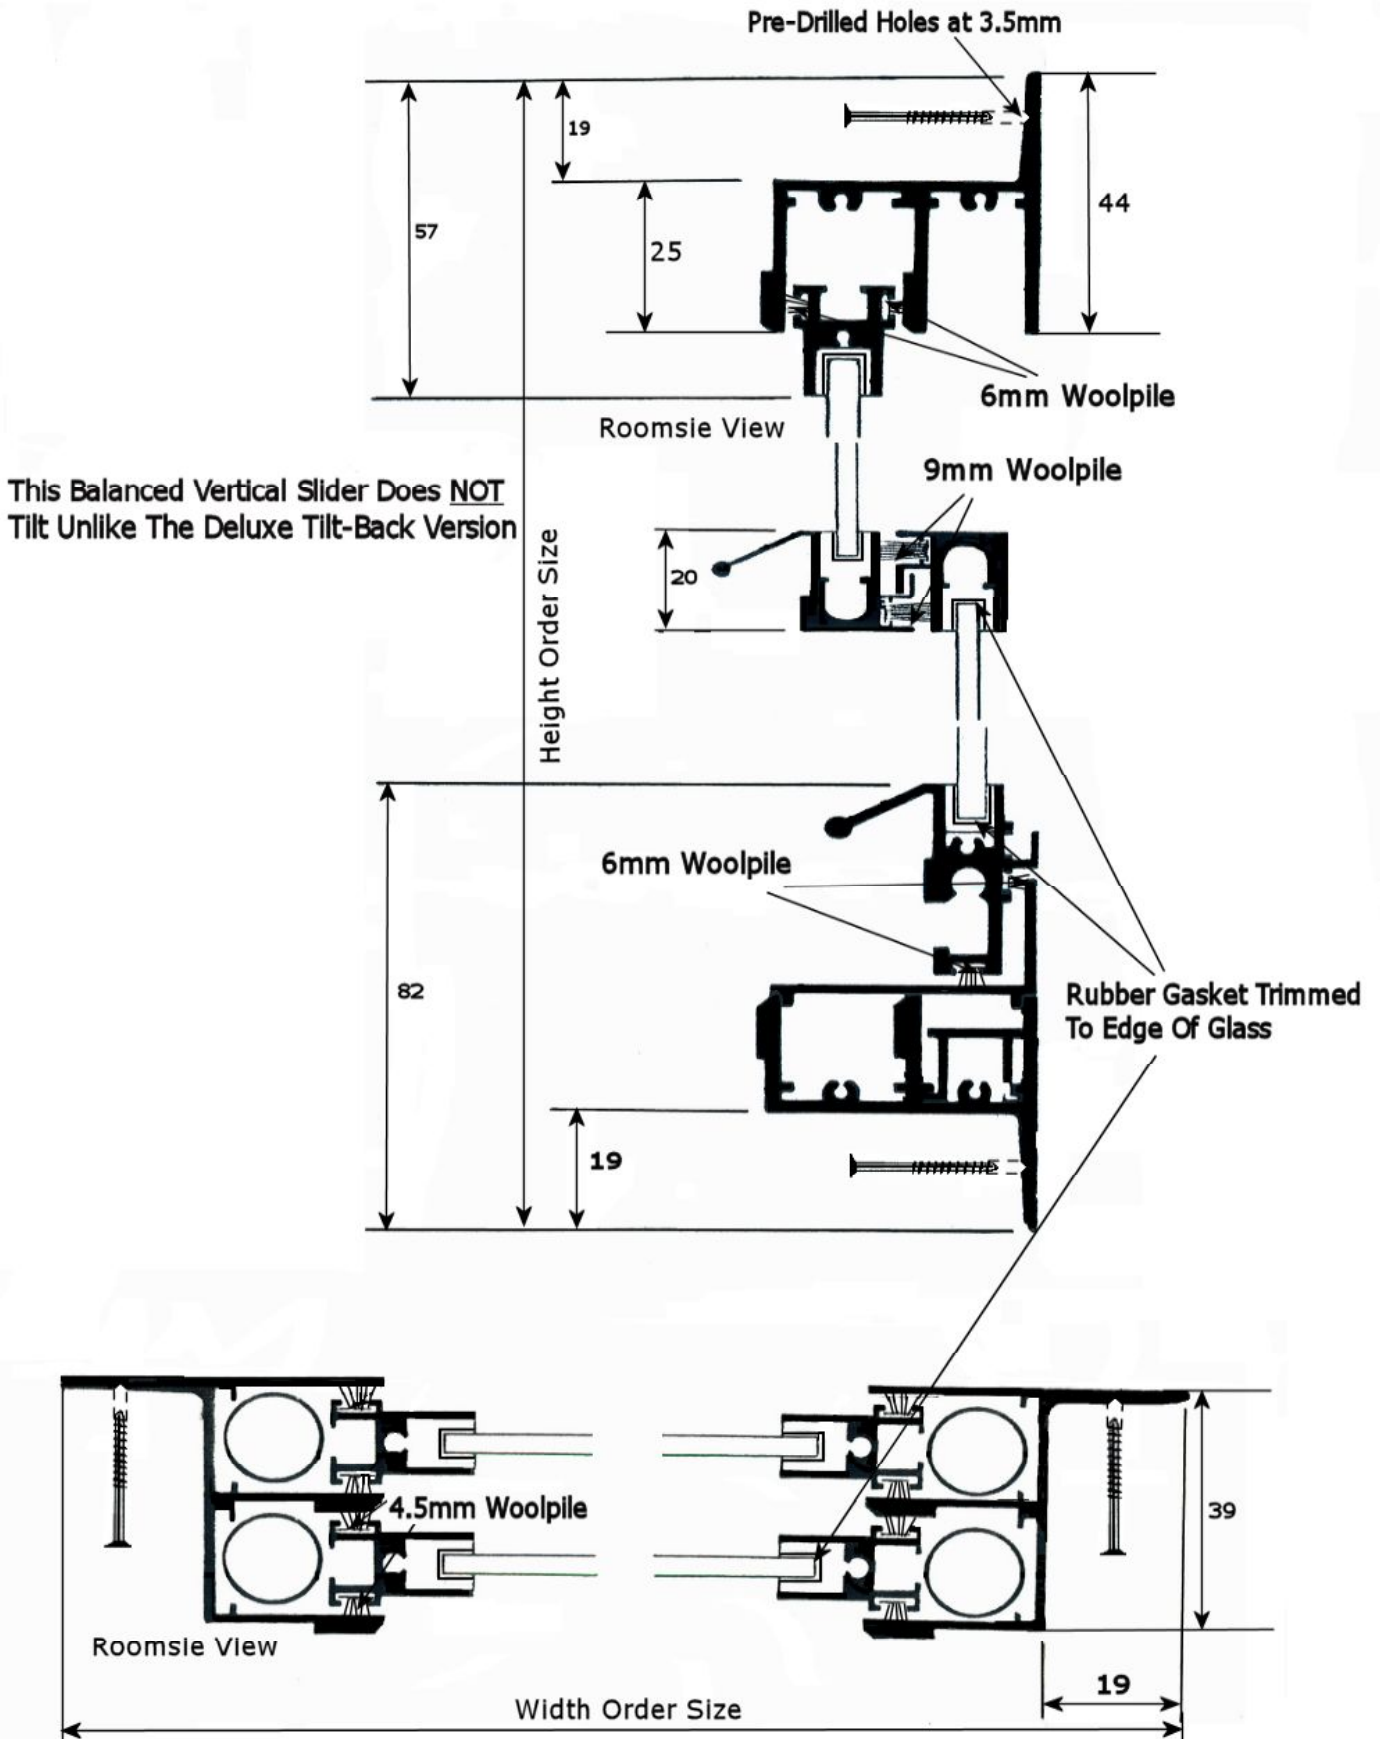

Balanced Vertical Sliding Secondary Sash Window With Economy Frame

All dimensions measured in millimetres

Updated November 2006

Duration Windows reserves the right to change specifications of its products without prior notice in keeping with our policy of continued product development.