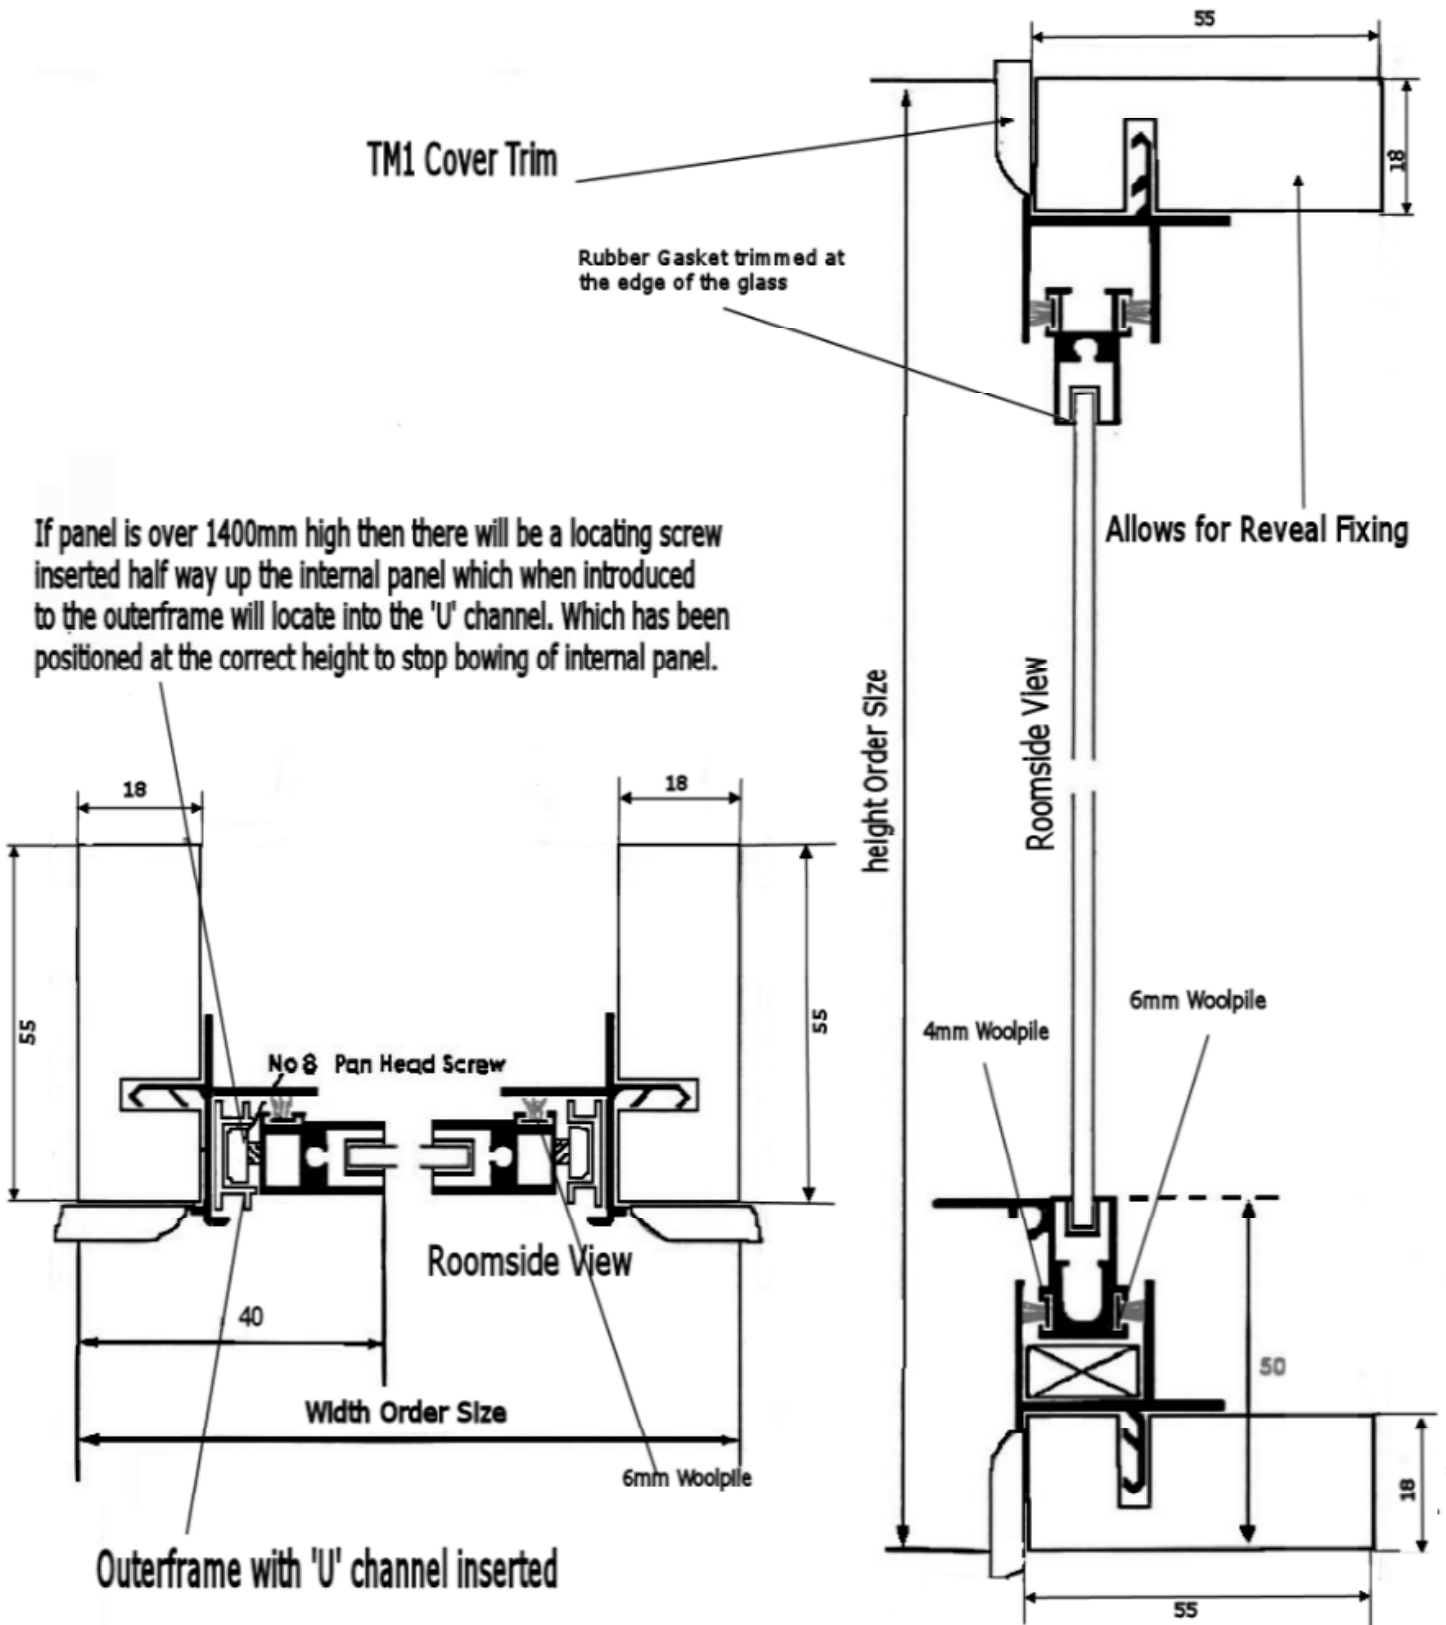

Lift out Secondary Sash Window Reveal Fix MDF3 Outerframe

All dimensions in millimetres

Updated November 2006

Duration Windows reserves the right to change specifications of its products without prior notice in keeping with our policy of continued product development.