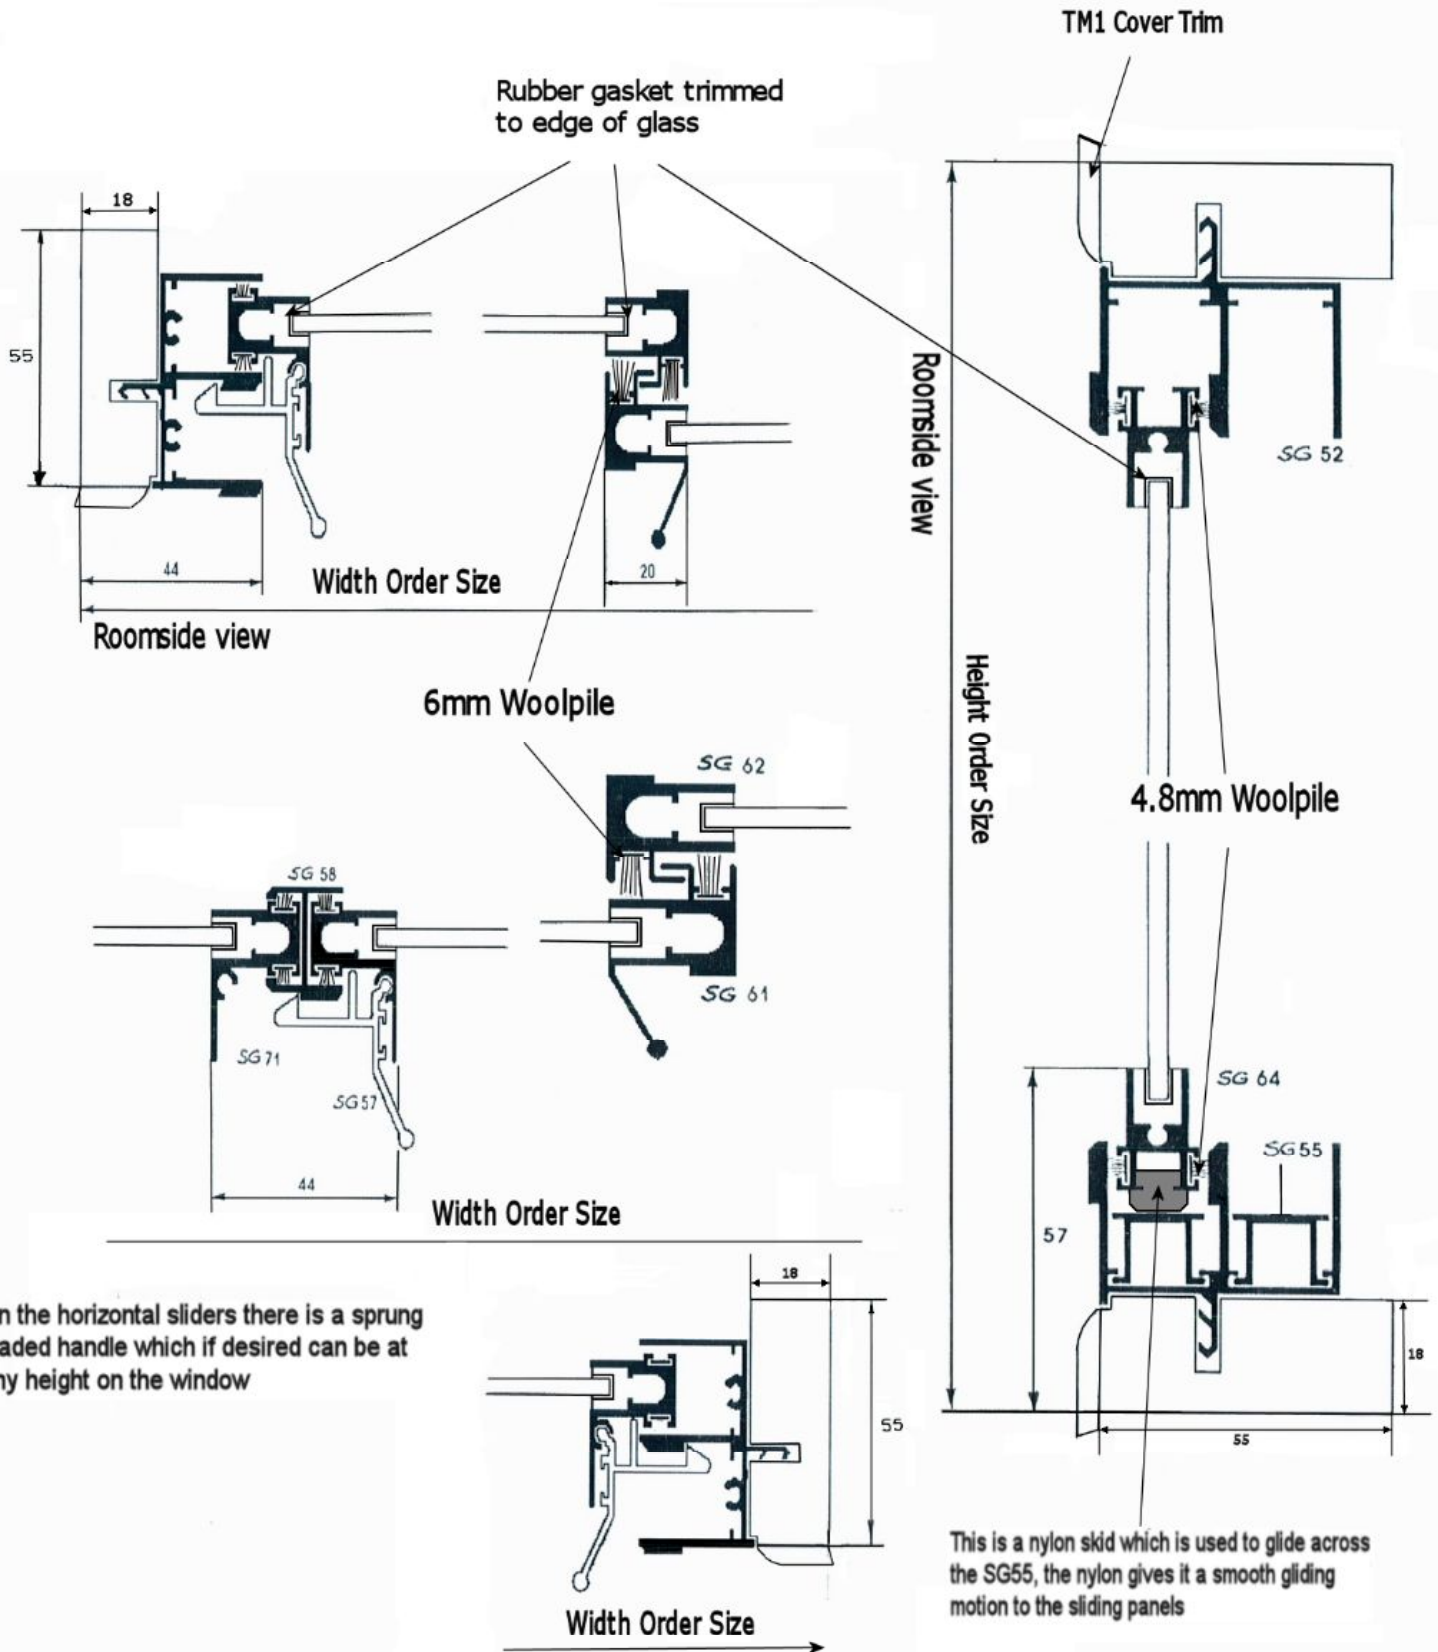

Four Pane Secondary Sash Window With Reveal Fix MDF3 Frame

All dimensions in millimetres

Updated November 2006

Duration Windows reserves the right to change specifications of its products without prior notice in keeping with our policy of continued product development.