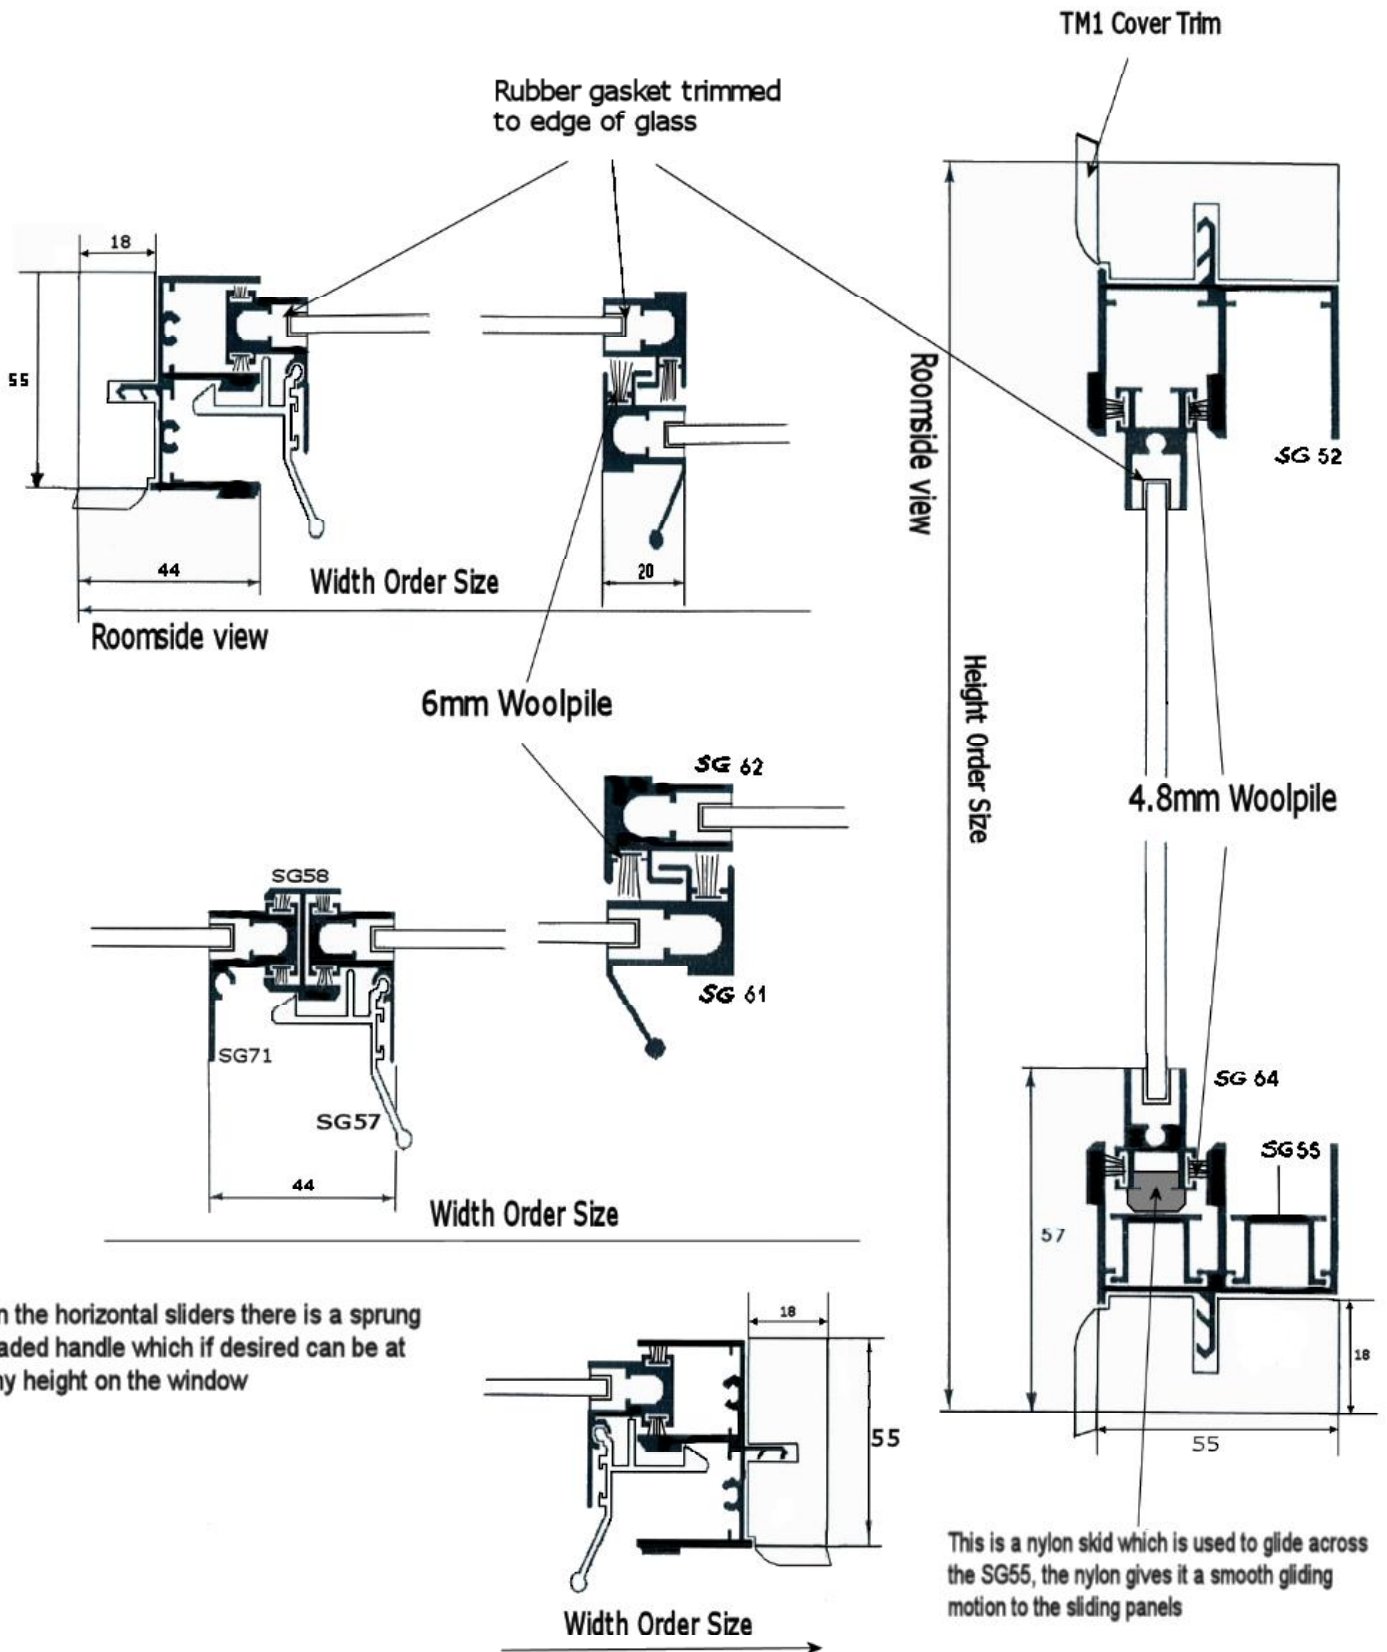

Four Pane Secondary Sash Window With Face Fix MDF1 Frame

All dimensions in millimetres

Updated November 2006

Duration Windows reserves the right to change specifications of its products without prior notice in keeping with our policy of continued product development.