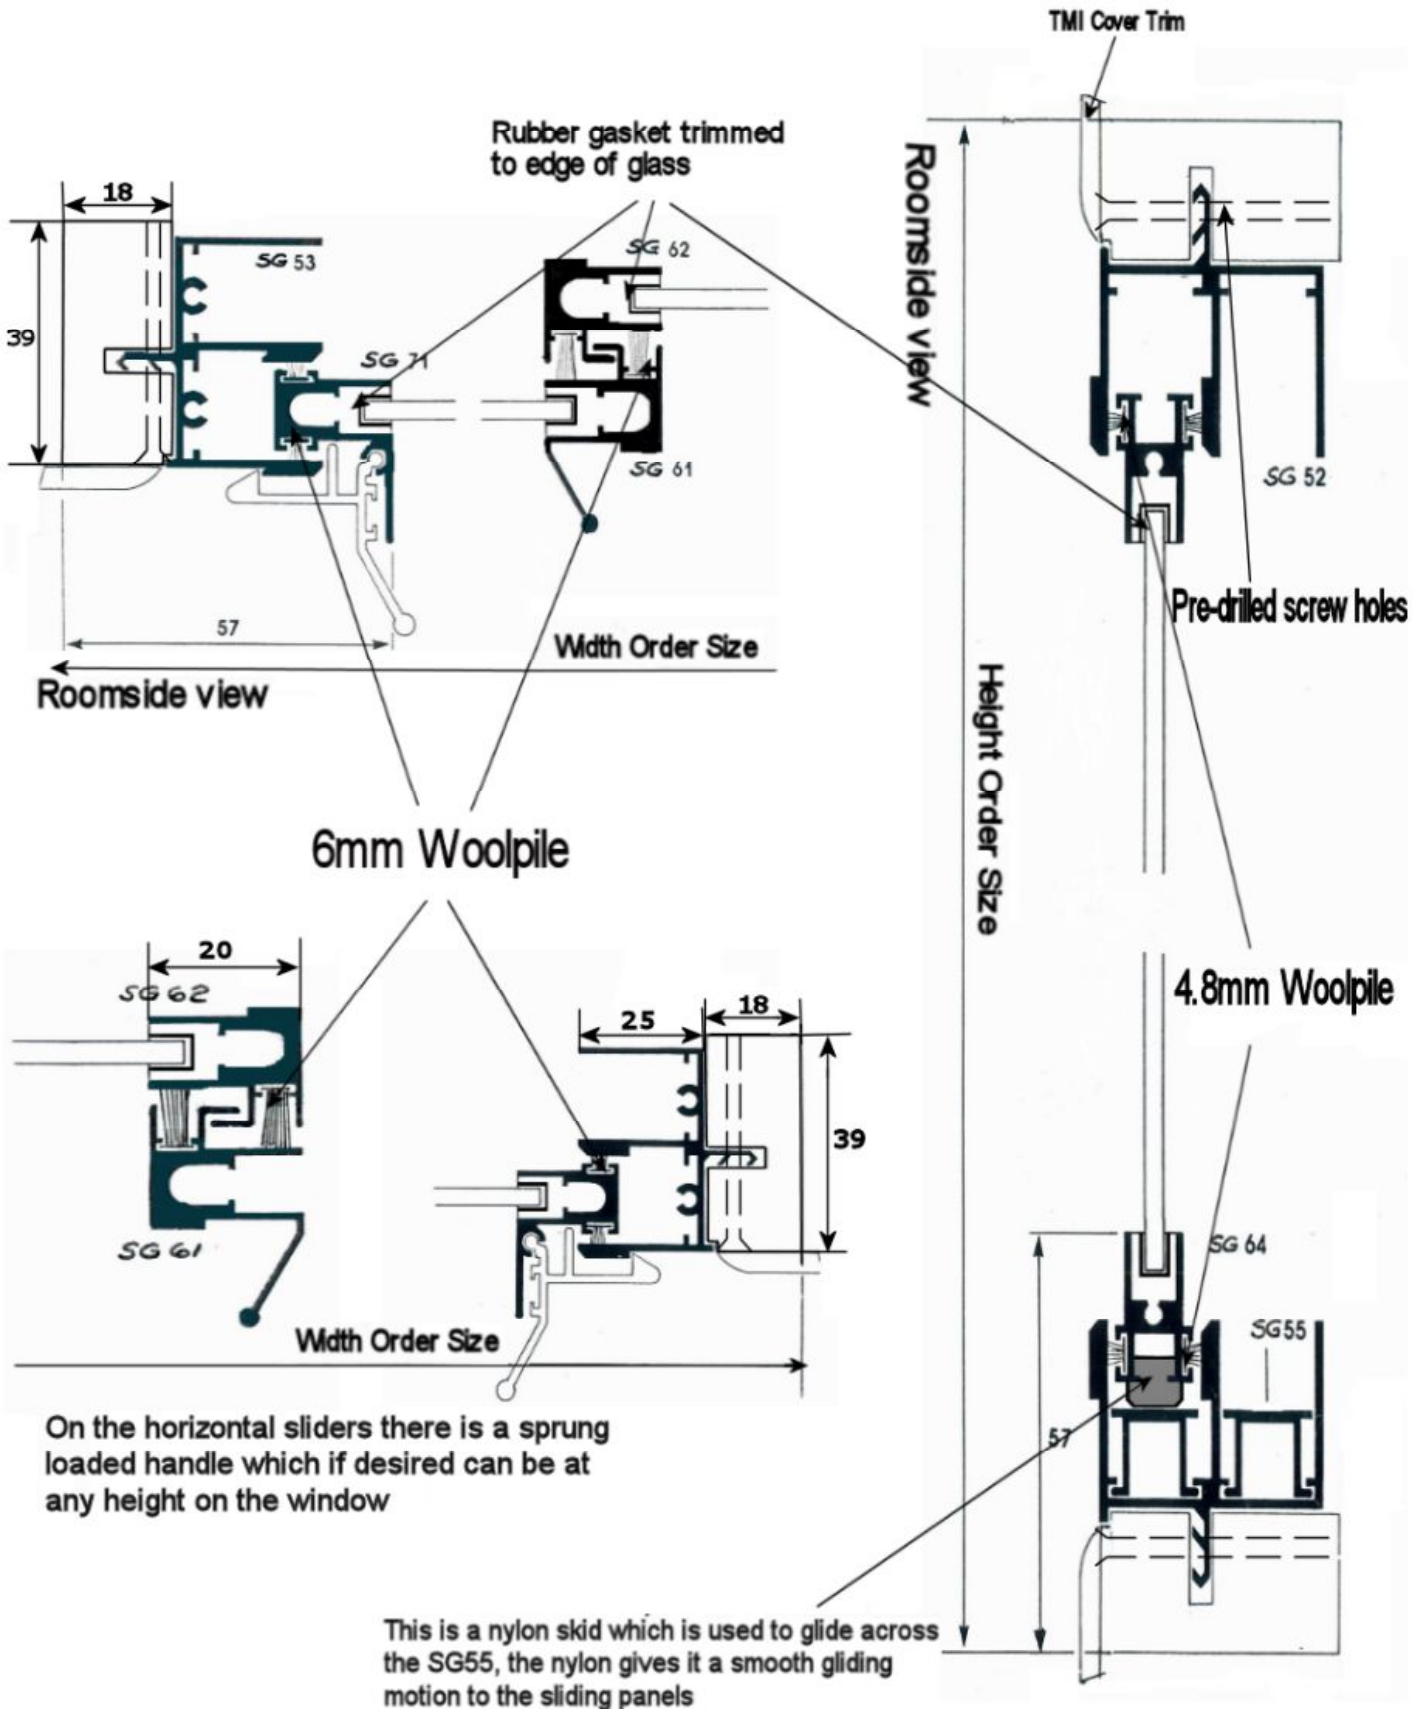

Three Pane Secondary Sash Window With Faced Fix MDF1 Frame

All dimensions in millimetres

Updated November 2006

Duration Windows reserves the right to change specifications of its products without prior notice in keeping with our policy of continued product development.