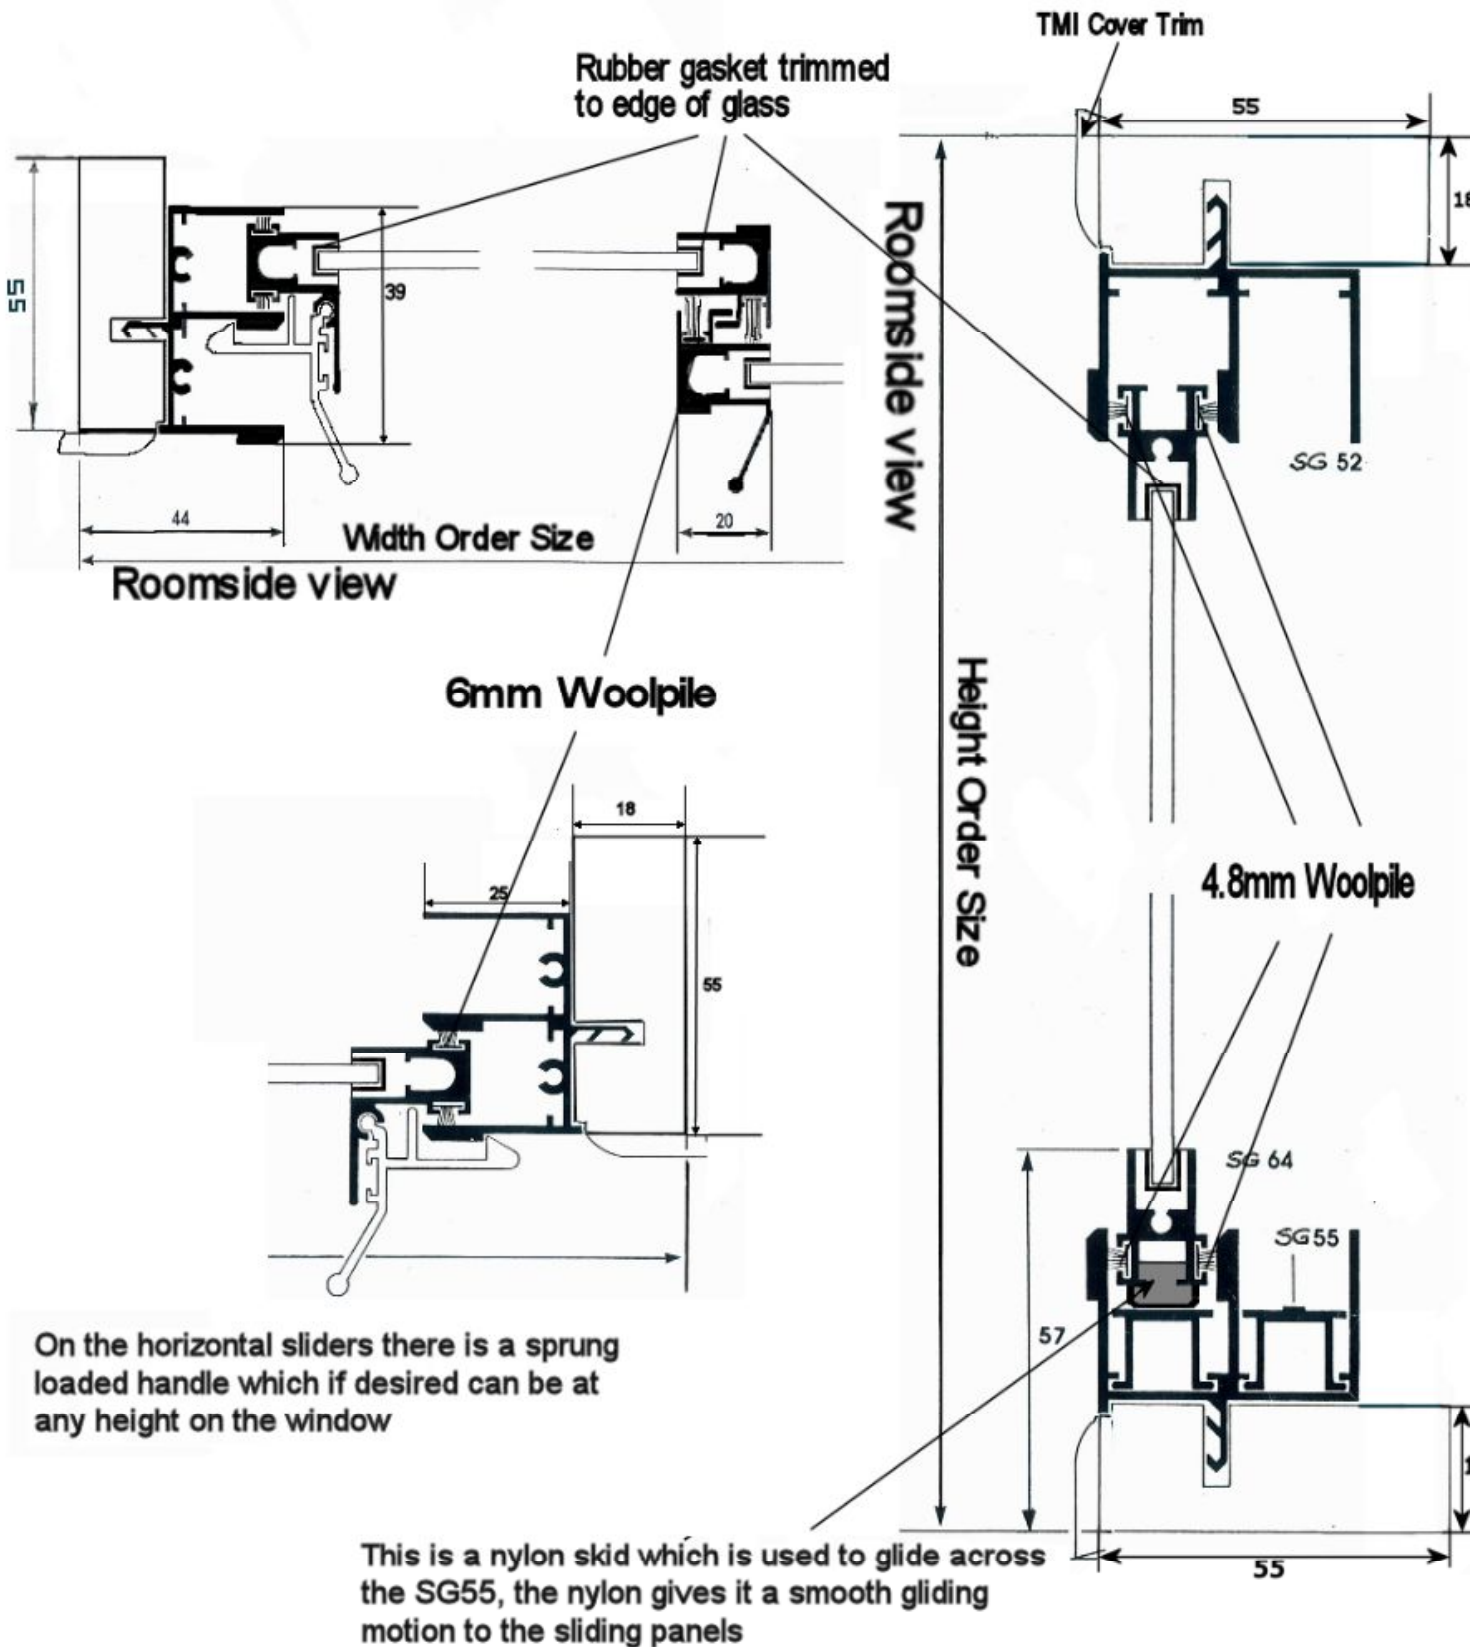

Two Pane Secondary Sash Window With Reveal Fix MDF3 Frame

All dimensions measured in millimetres

Updated November 2006

Duration Windows reserves the right to change specifications of its products without prior notice in keeping with our policy of continued product development.