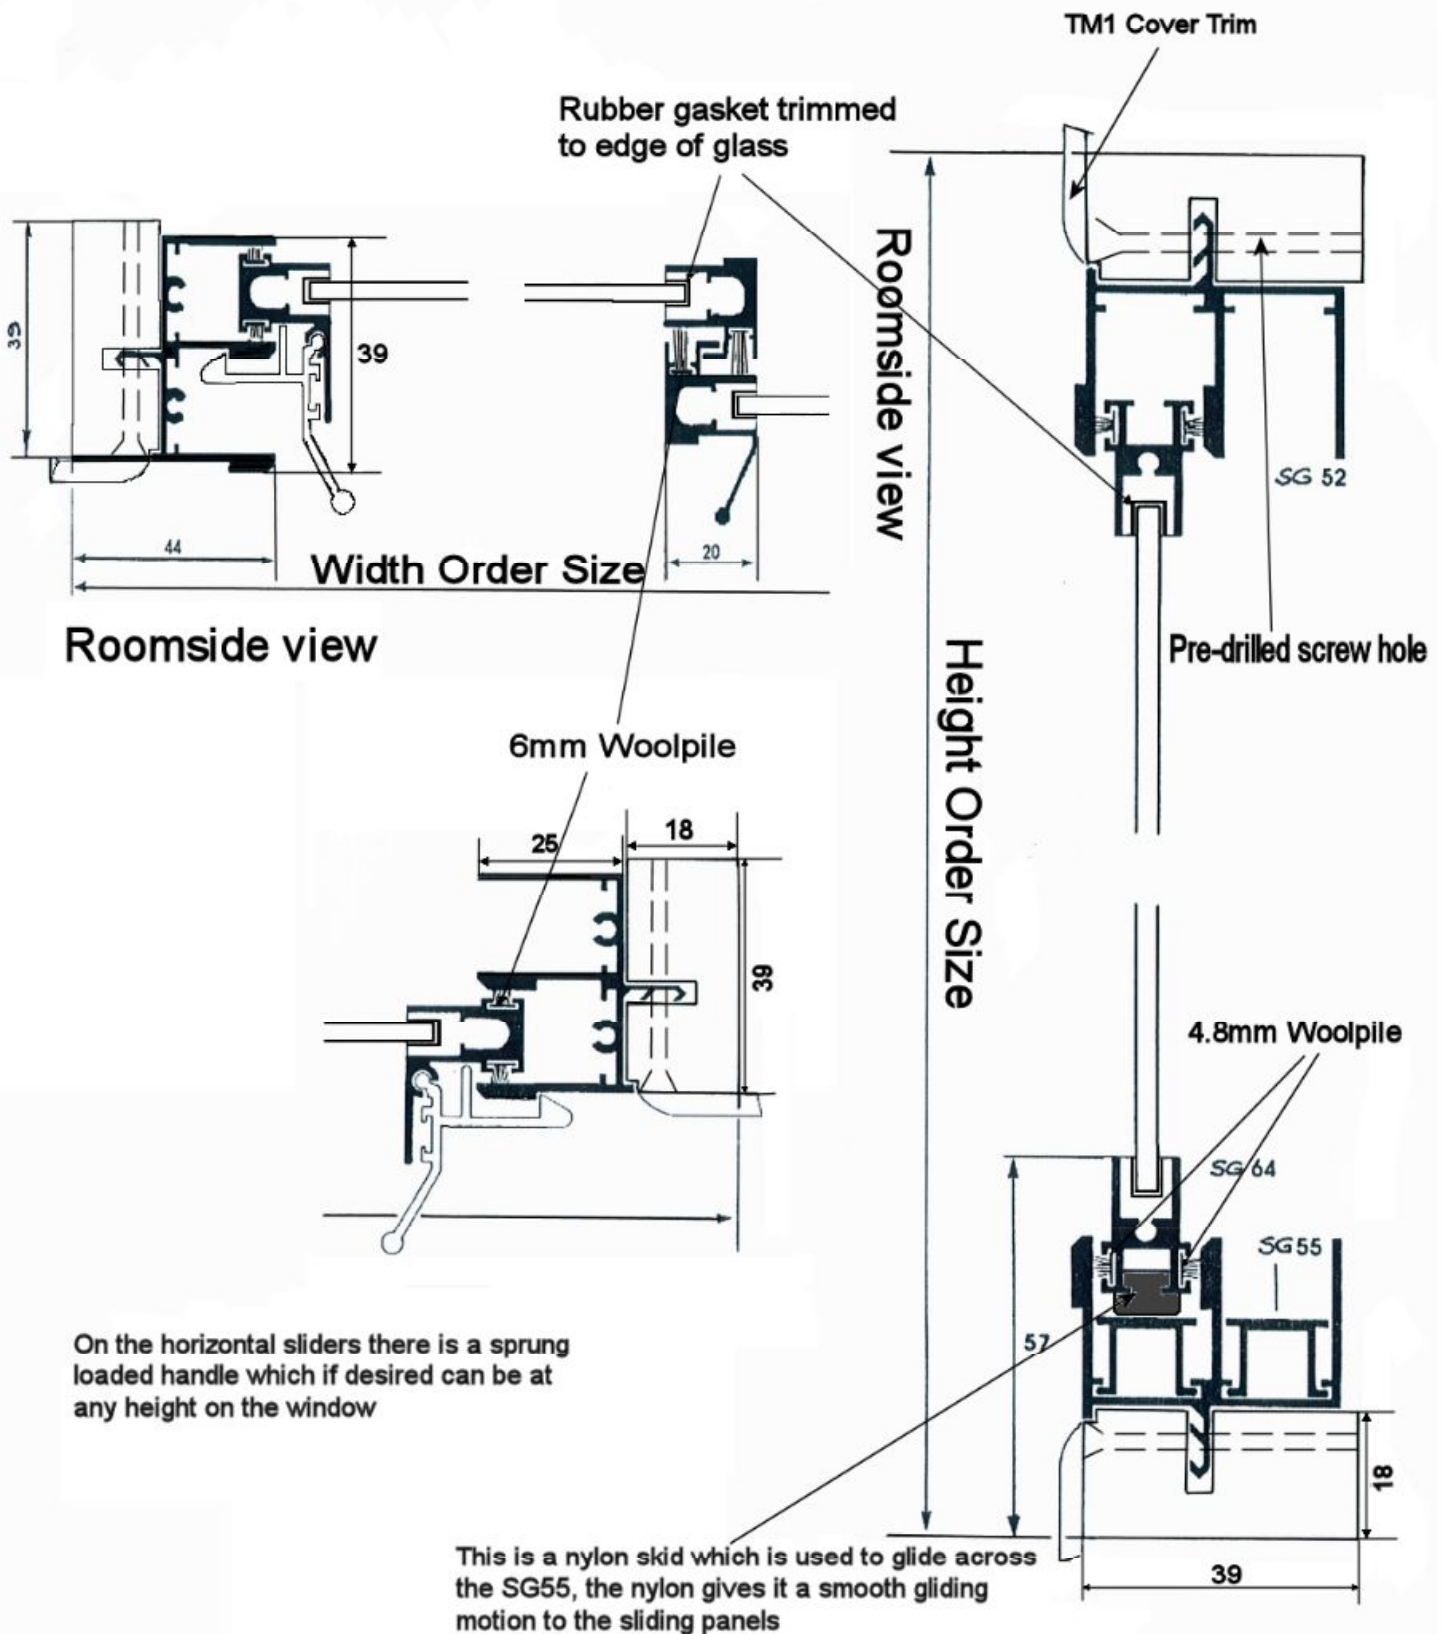

Two Pane Secondary Sash Window With Faced Fixed MDF1 Frame

All dimensions measured in millimetres

Updated November 2006

Duration Windows reserves the right to change specifications of its products without prior notice in keeping with our policy of continued product development.