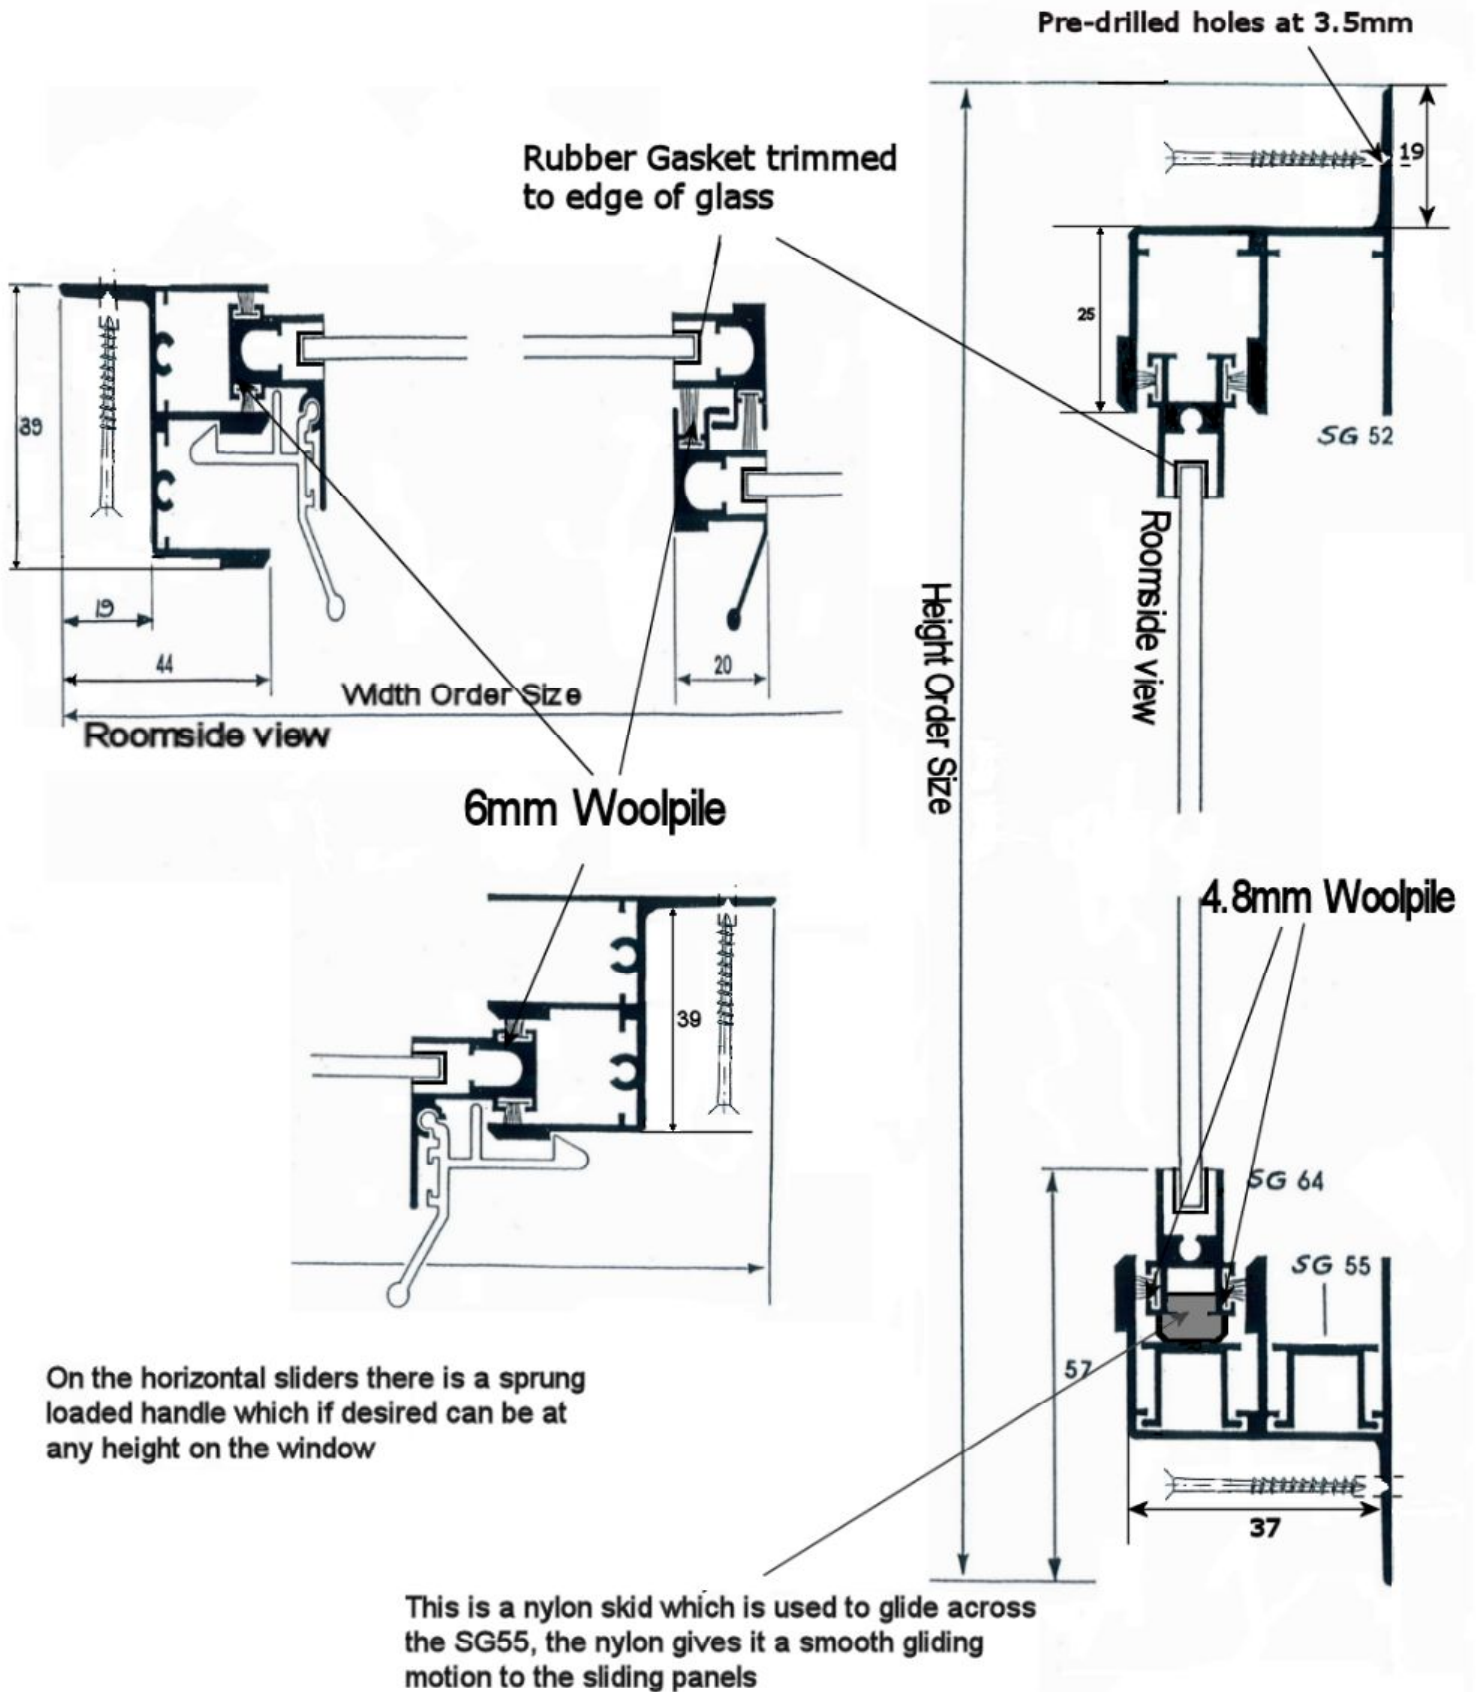

# Two Pane Secondary Sash Window With Economy

All dimensions measured in millimetres

Updated November 2006

Duration Windows reserves the right to change specifications of its products without prior notice in keeping with our policy of continued product development.