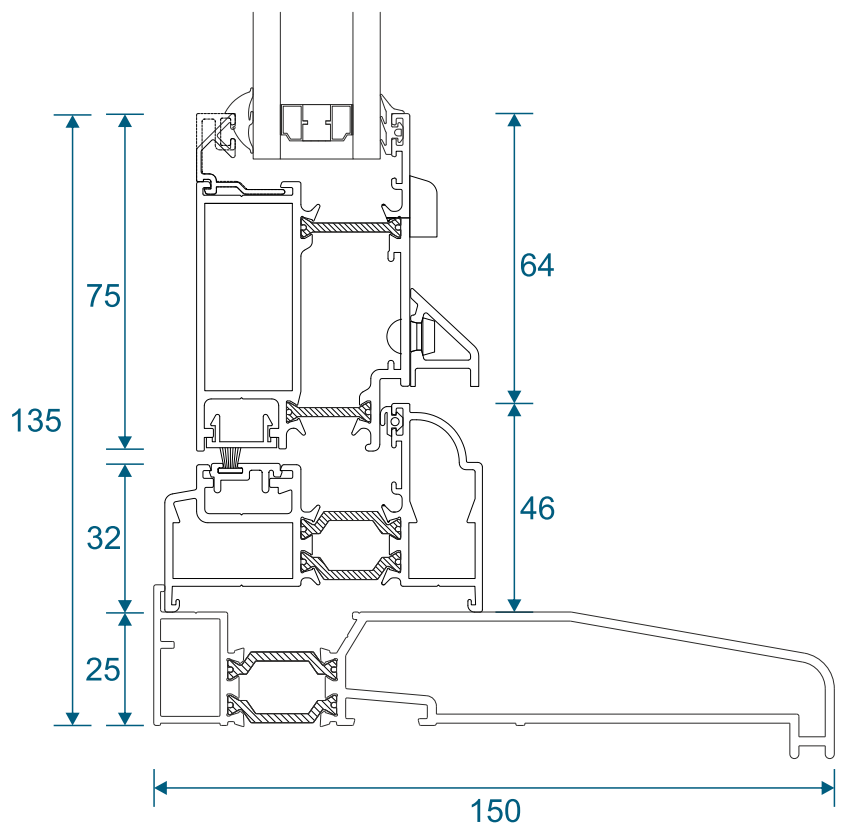

Open In Door

Using ETD014 Outer Frame