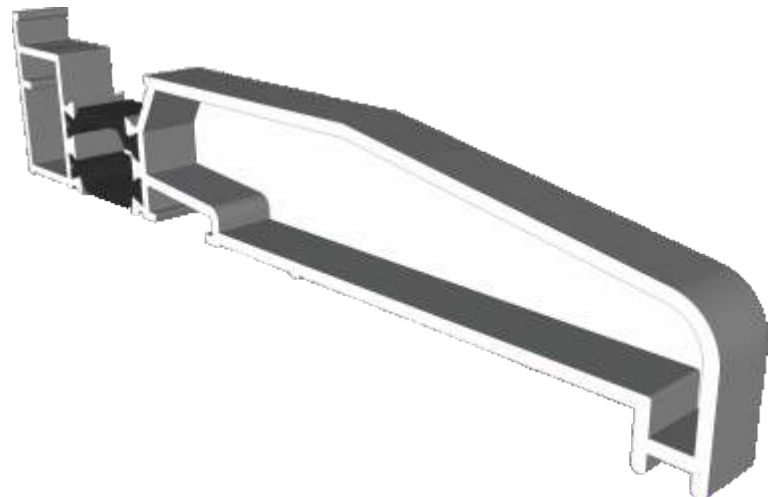

ETC457 - 150mm Cill