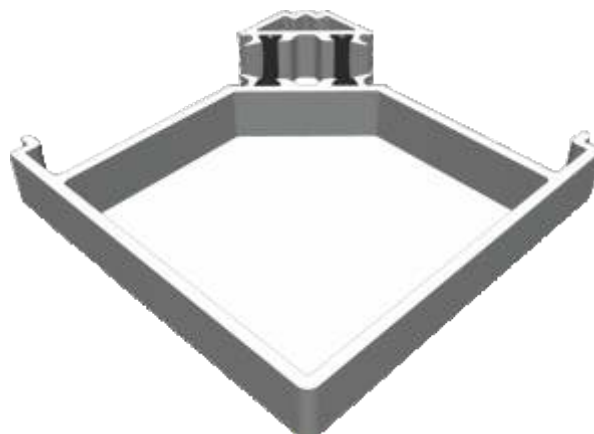

# Couplers & Corner Posts

**W20053 - 15mm Coupler For 47mm Frame**

**ETC517 - 25mm Coupler For 70mm Frame**

**ETC047 - 47mm Corner Post**

**ETC048 - 70mm Corner Post**