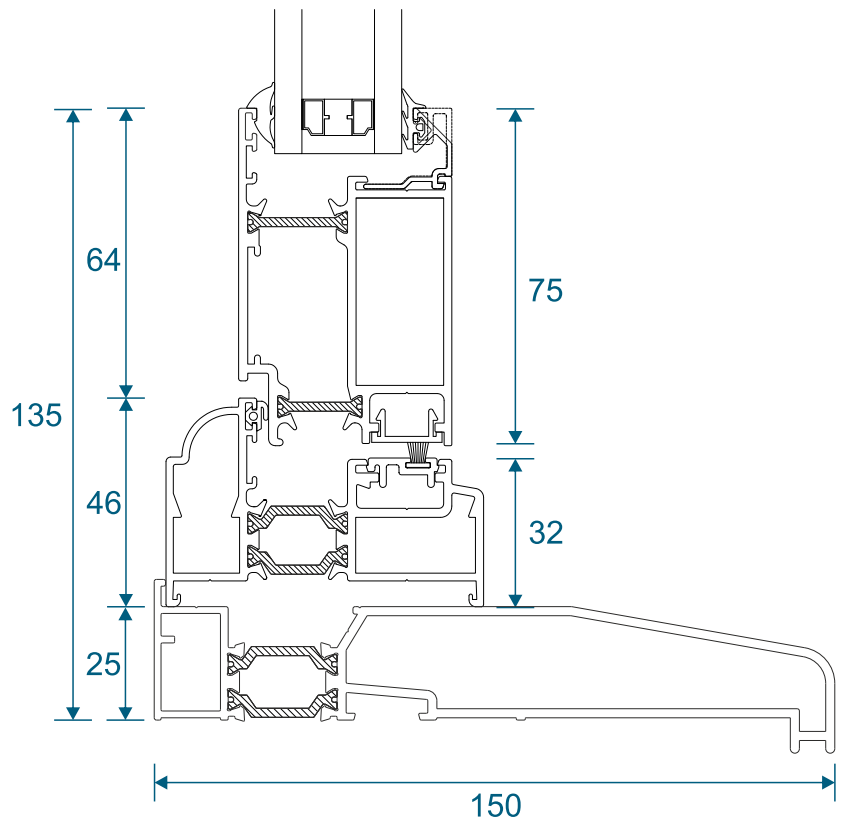

Open Out Door

Using ETD014 Outer Frame