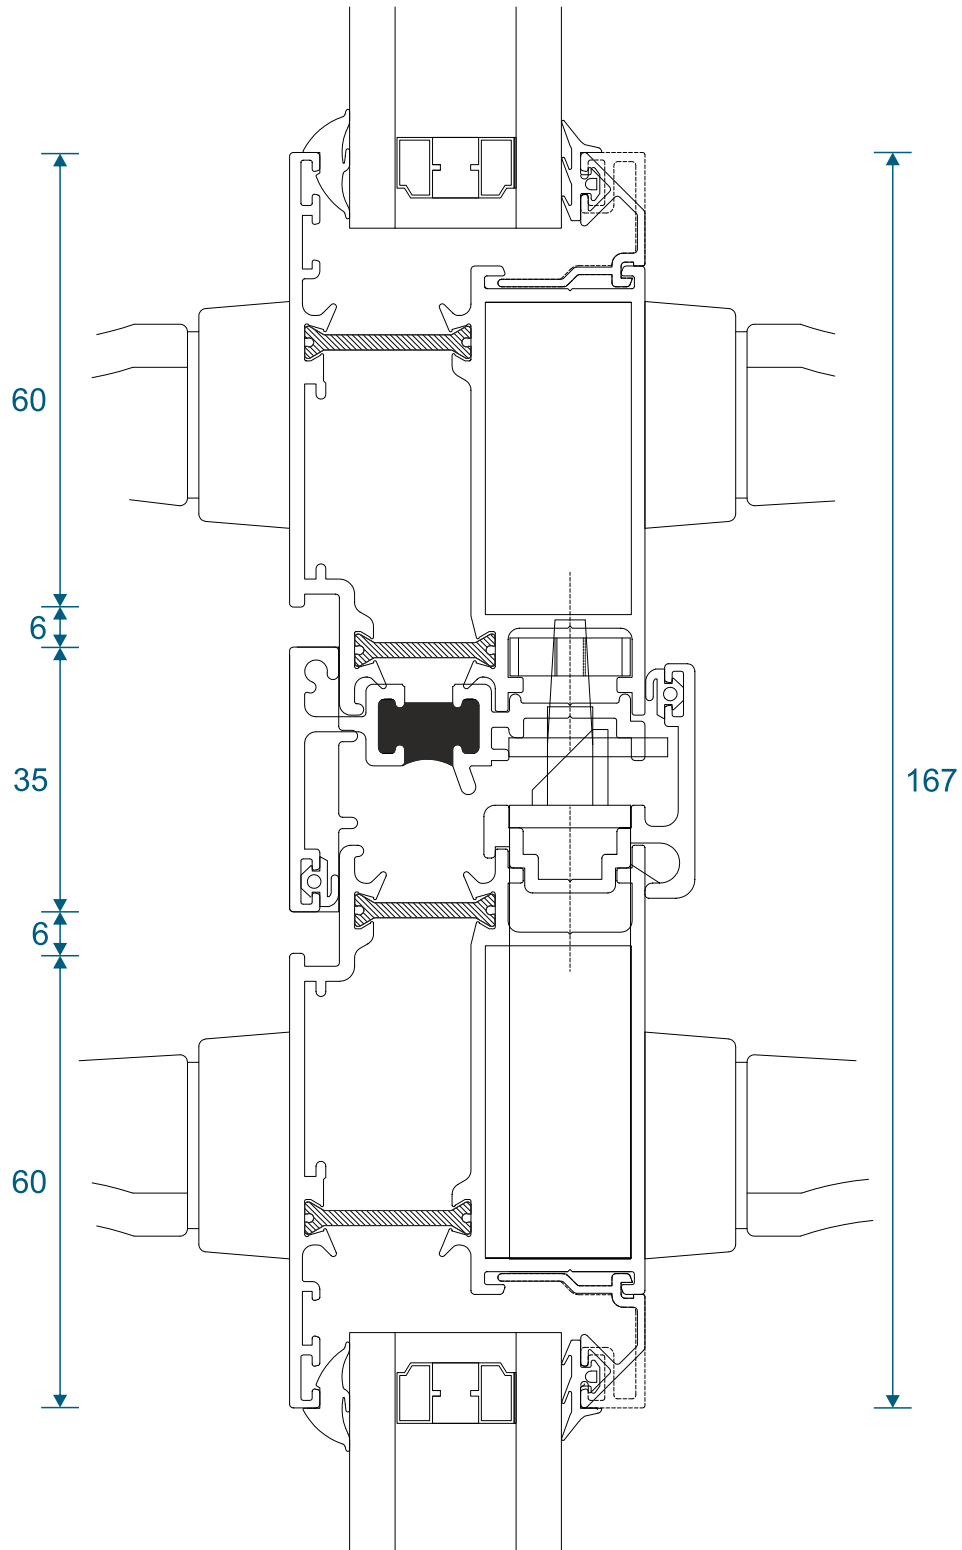

# Open Out - Head Extensions

20mm Extension On ETD018

20mm Extension On ETD014

42mm Extension On ETD018

42mm Extension On ETD014

32mm Extension On ETD010