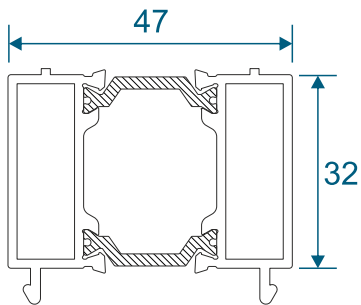

ETC058 - 32mm Extension For 47mm Frame