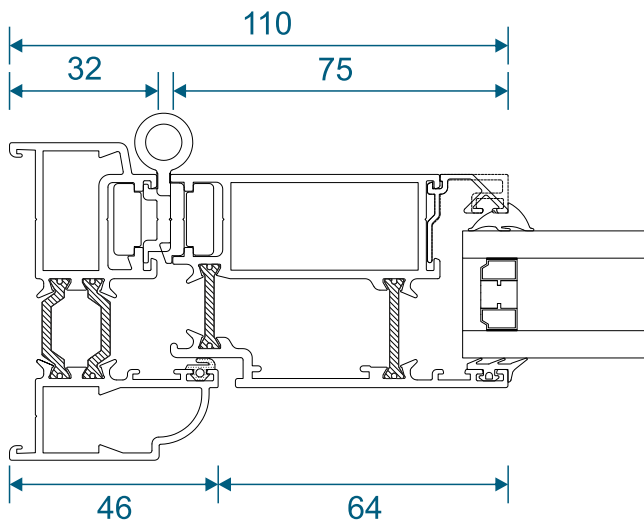

Open In Door

Using ETD014 Outer Frame