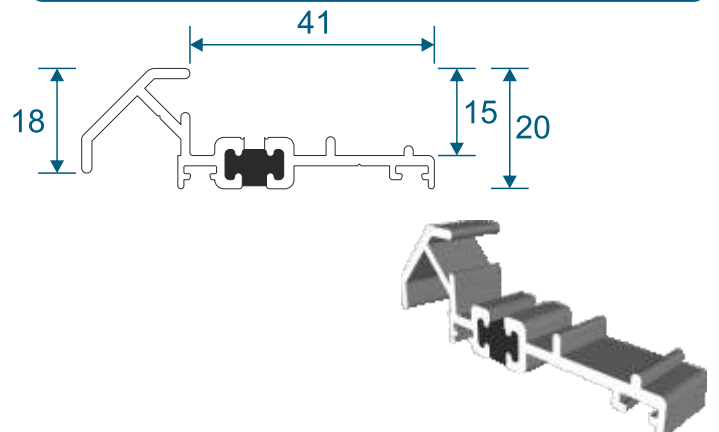

ETD093 - Weather Bar Low Threshold