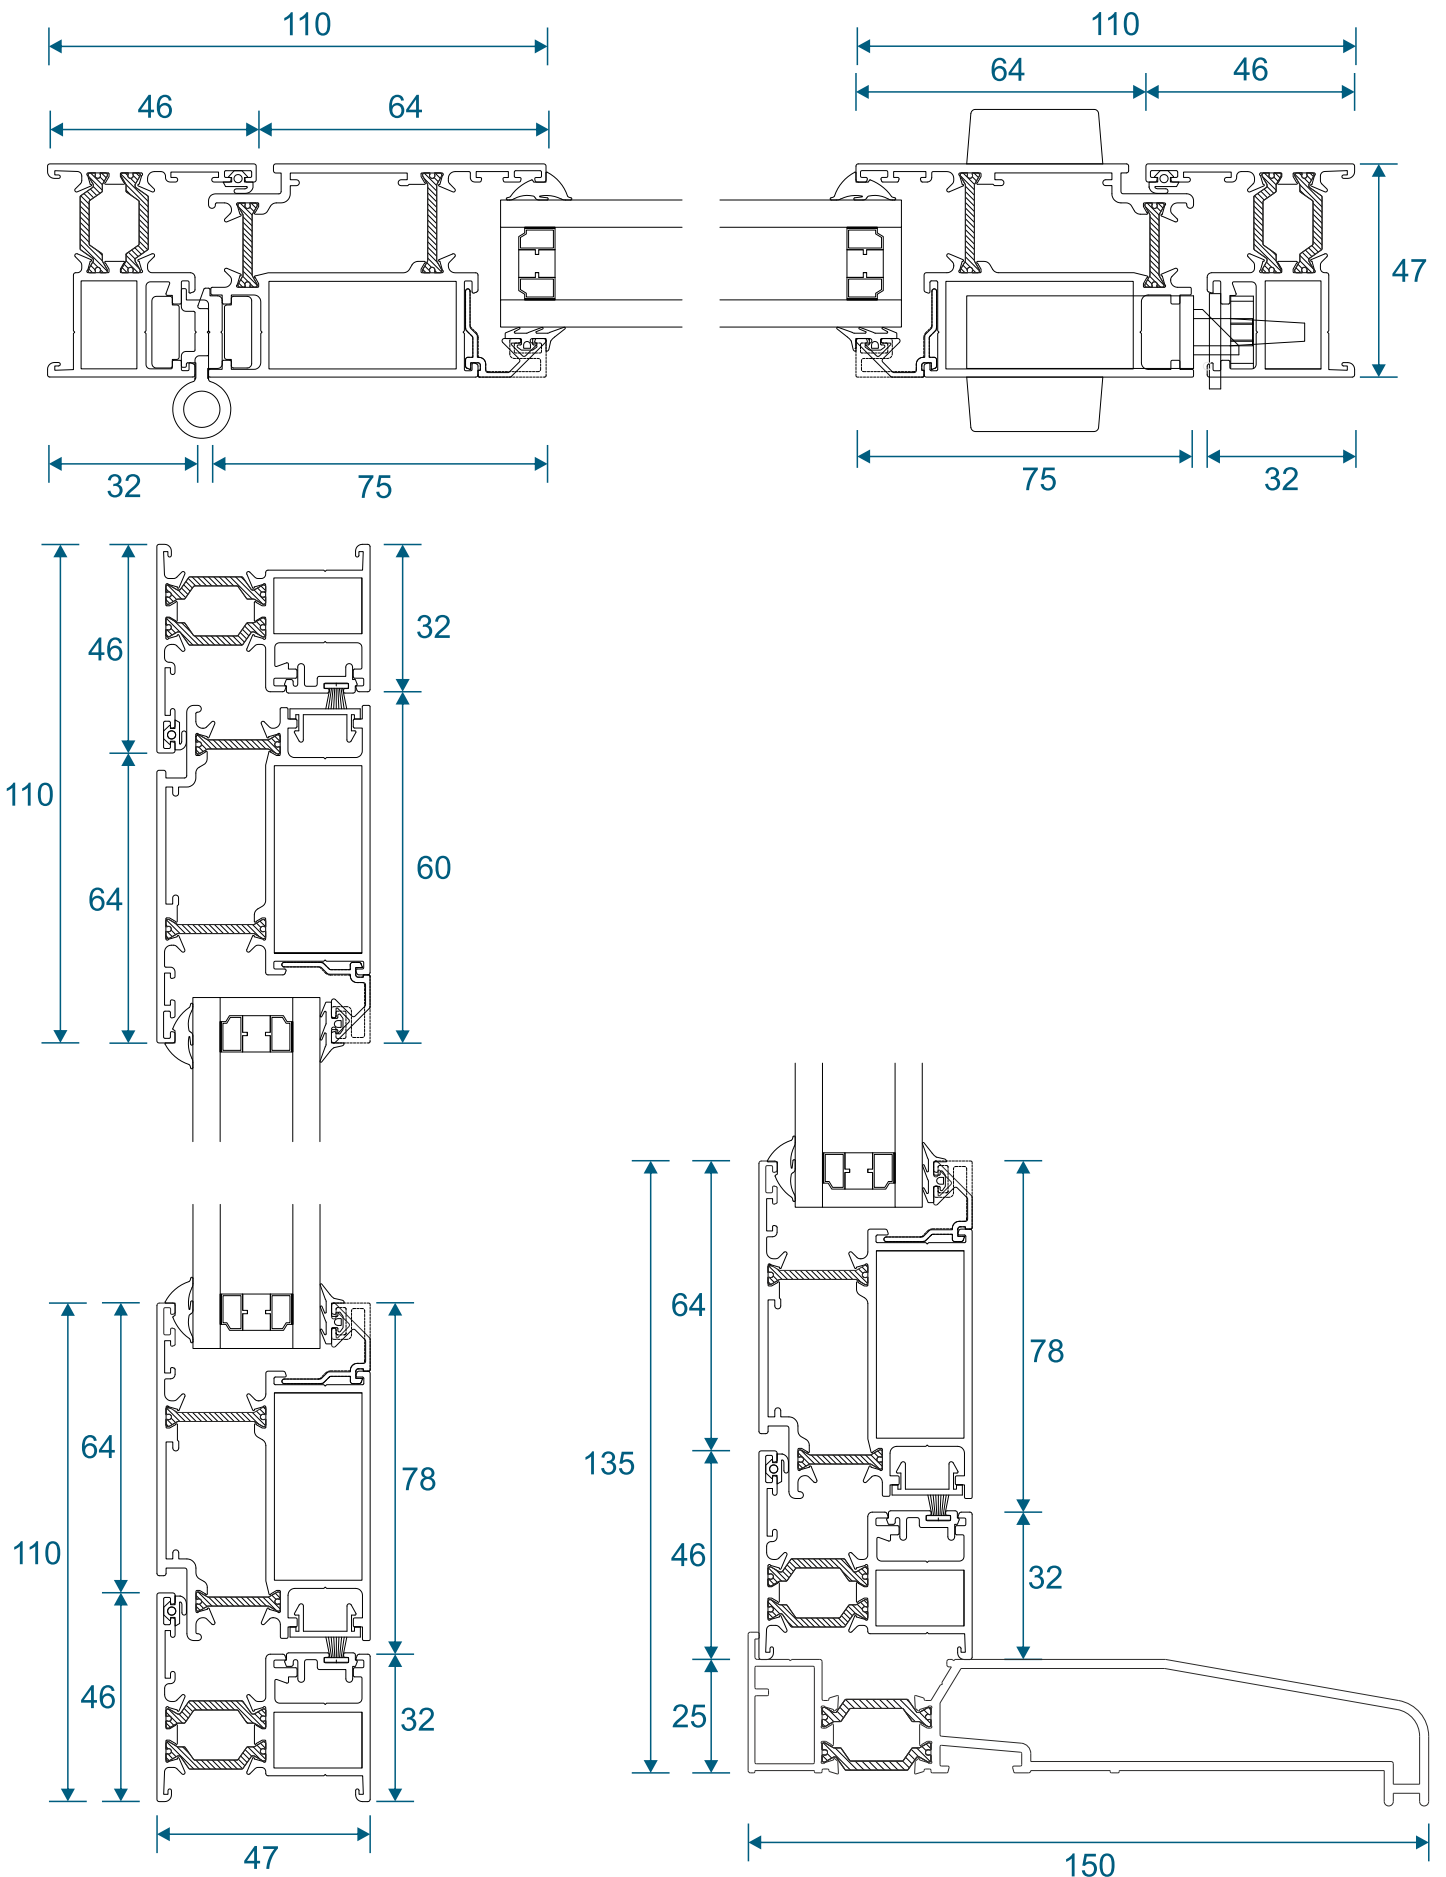

Open Out Door

Using ETD010 Outer Frame