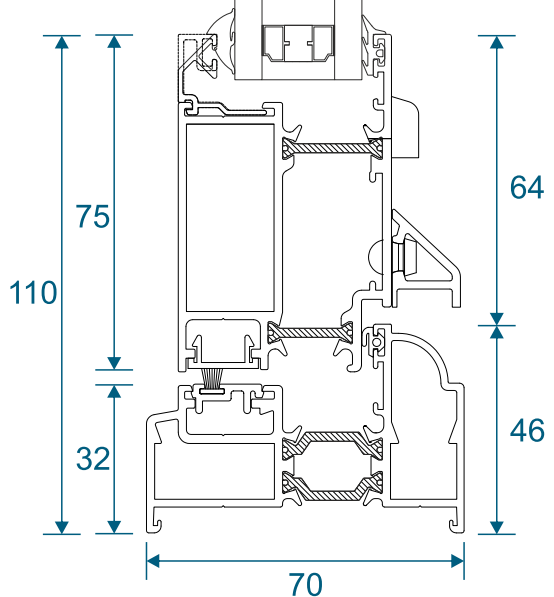

Open In Door

Using ETD014 Outer Frame