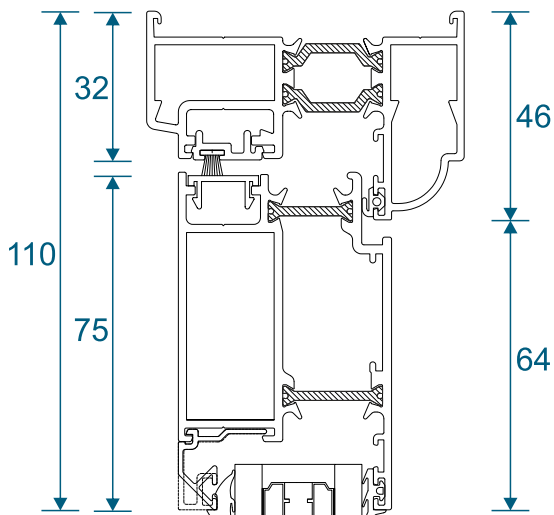

Open In Door

Using ETD014 Outer Frame