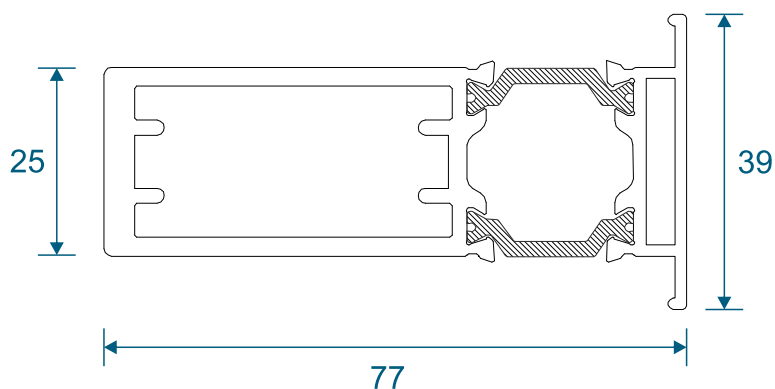

ETC047 - 47mm Corner Post

ETC517 - 25mm Coupler For 70mm Frame