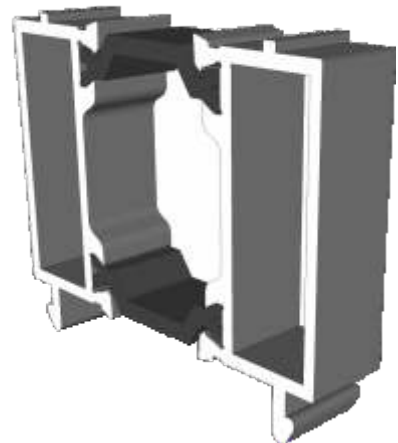

ETC058 - 32mm Extension For 47mm Frame