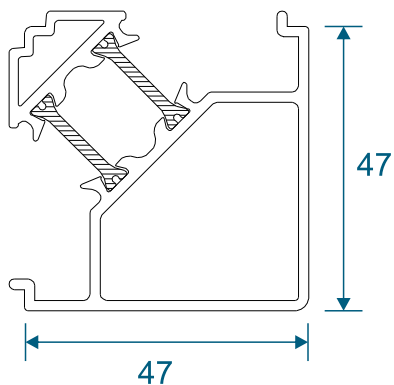

# Couplers & Corner Posts

**W20053 - 15mm Coupler For 47mm Frame**

**ETC517 - 25mm Coupler For 70mm Frame**

**ETC047 - 47mm Corner Post**

**ETC048 - 70mm Corner Post**