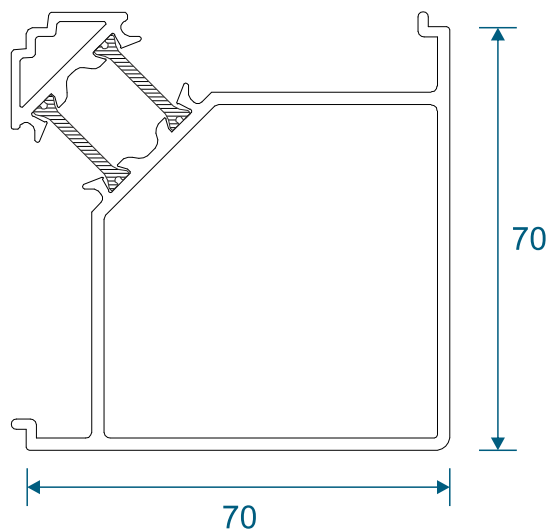

# Couplers & Corner Posts

**W20053 - 15mm Coupler For 47mm Frame**

**ETC517 - 25mm Coupler For 70mm Frame**

**ETC047 - 47mm Corner Post**

**ETC048 - 70mm Corner Post**