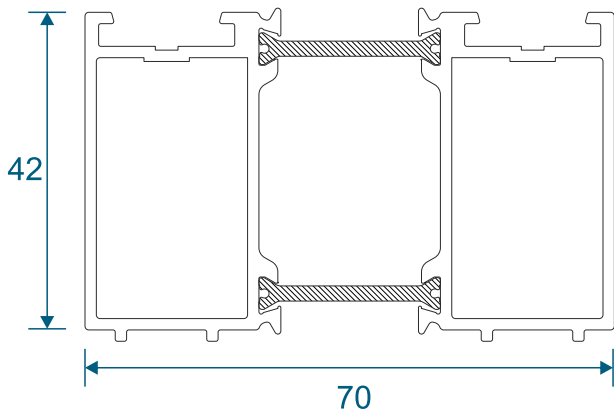

## DV515 - 42mm Extension For 70mm Frame