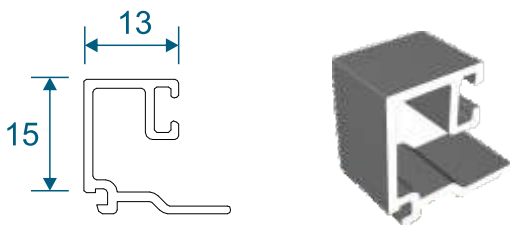

# Beads & Adaptors

**ETD045 - Double Door Adaptor**

**ETD046 - Double Door Adaptor**

**ETC161 - 28mm Square**

**ETC164 - 28mm Chamfered**

**ETC162 - 24mm Square**

**ETC163 - 24mm Chamfered**

**VL72 - Weather Bar**