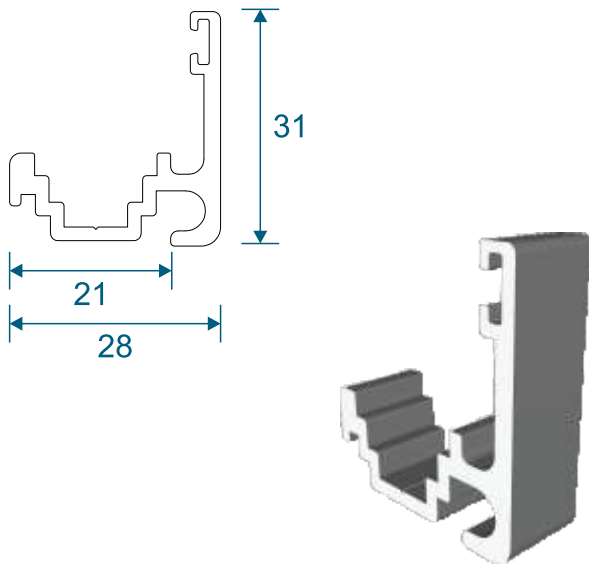

Beads & Adaptors

ETD045 - Double Door Adaptor