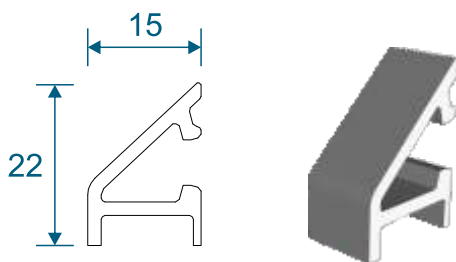

# Beads & Adaptors

**ETD045 - Double Door Adaptor**

**ETD046 - Double Door Adaptor**

**ETC161 - 28mm Square**

**ETC164 - 28mm Chamfered**

**ETC162 - 24mm Square**

**ETC163 - 24mm Chamfered**

**VL72 - Weather Bar**