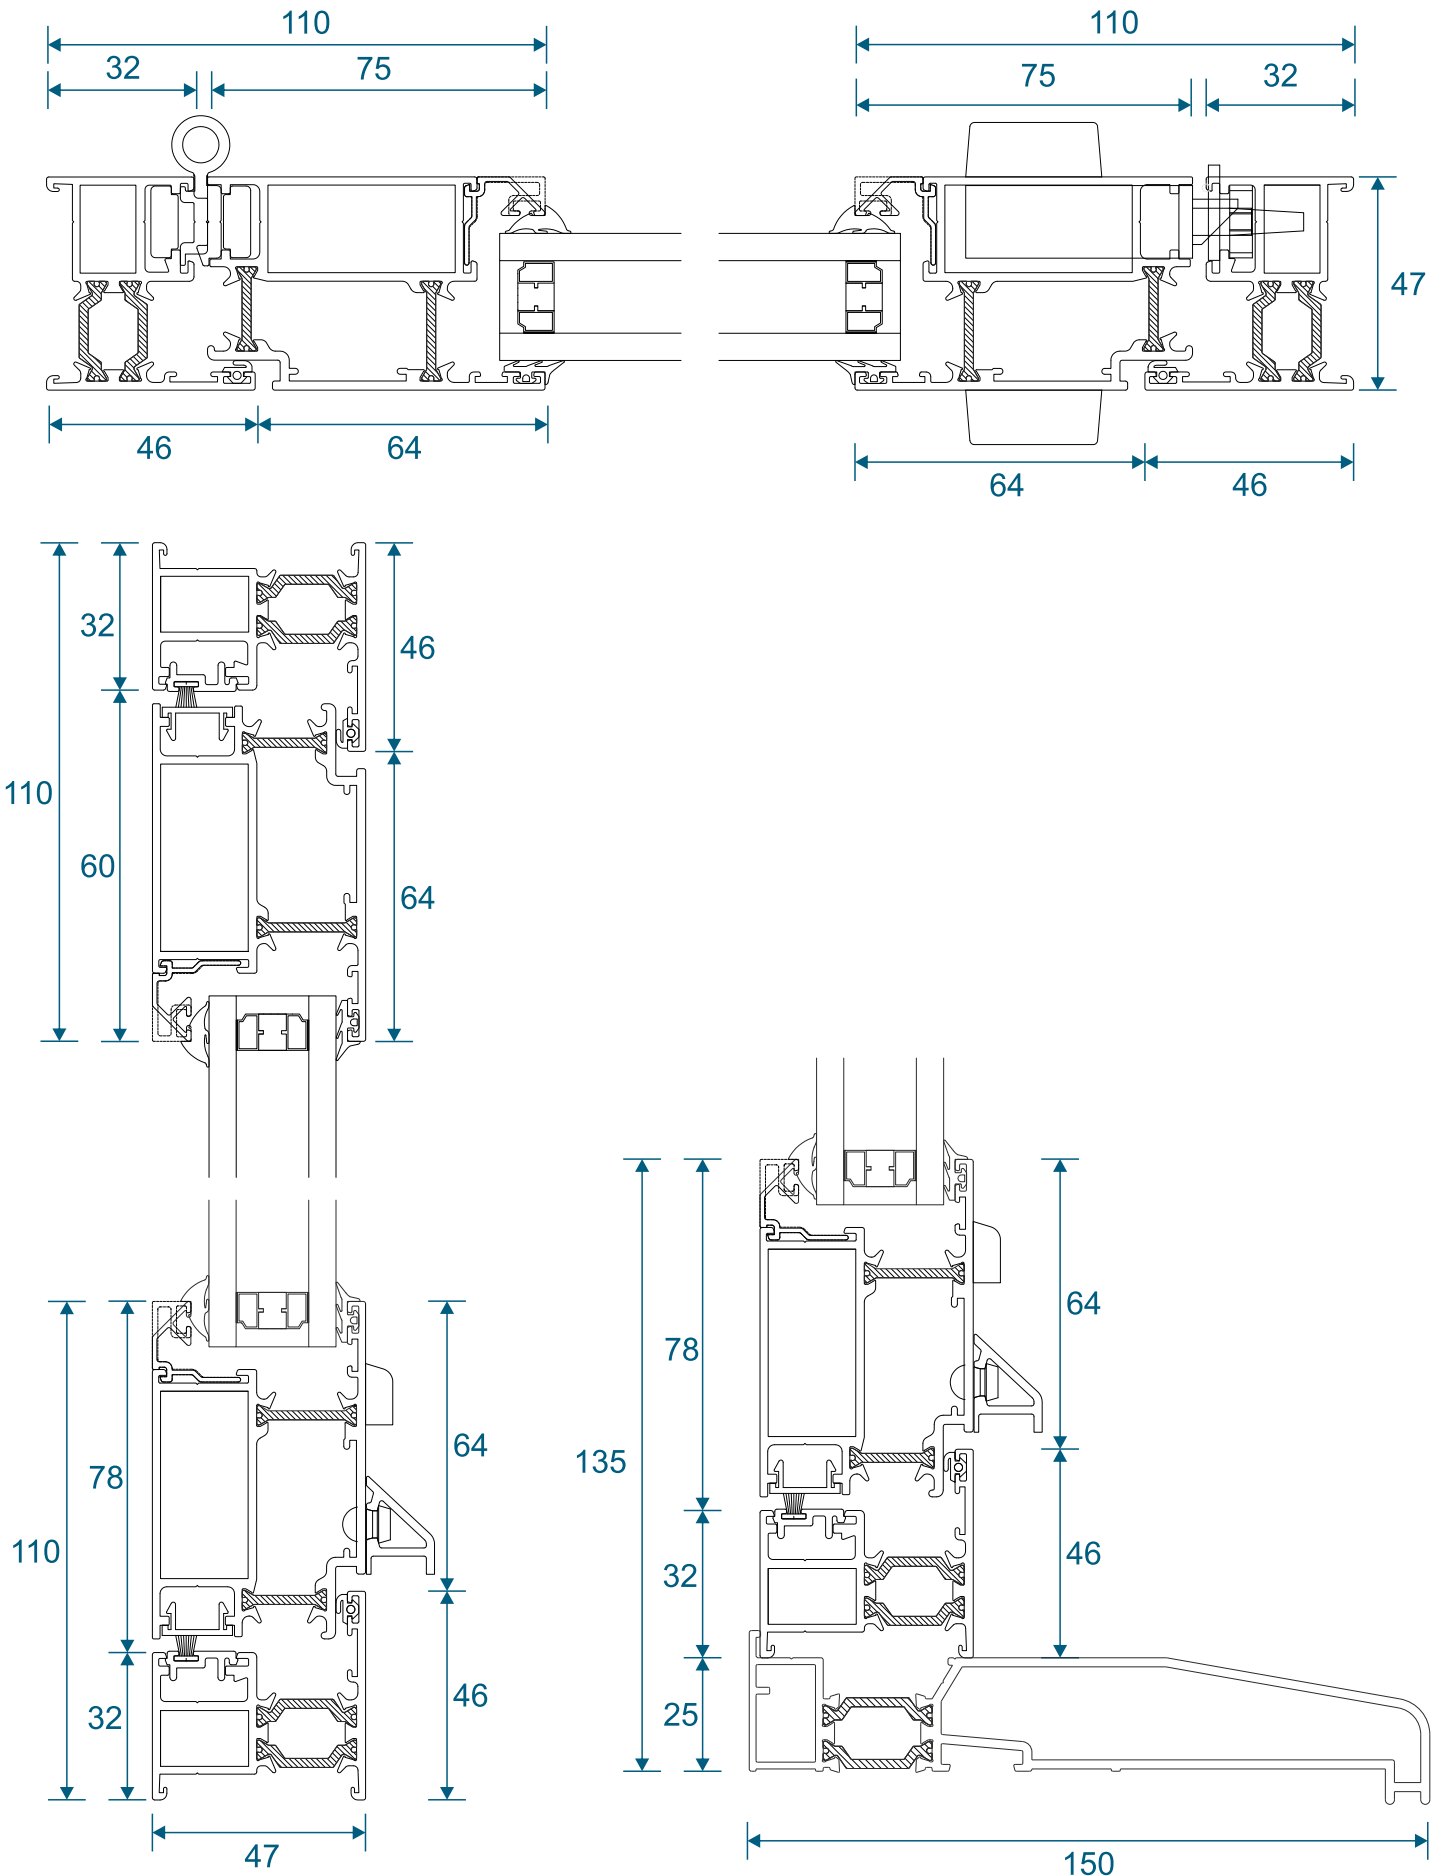

Open In Door

Using ETD010 Outer Frame