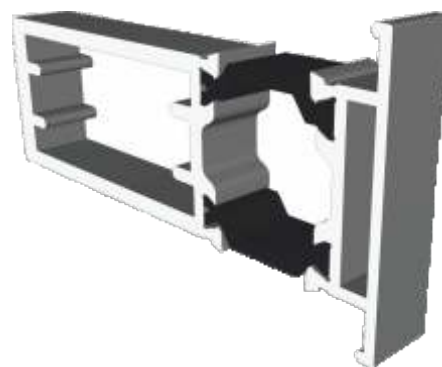

ETC517 - 25mm Coupler For 70mm Frame