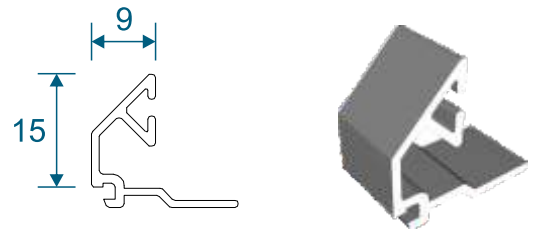

# Beads & Adaptors

**ETD045 - Double Door Adaptor**

**ETD046 - Double Door Adaptor**

**ETC161 - 28mm Square**

**ETC164 - 28mm Chamfered**

**ETC162 - 24mm Square**

**ETC163 - 24mm Chamfered**

**VL72 - Weather Bar**