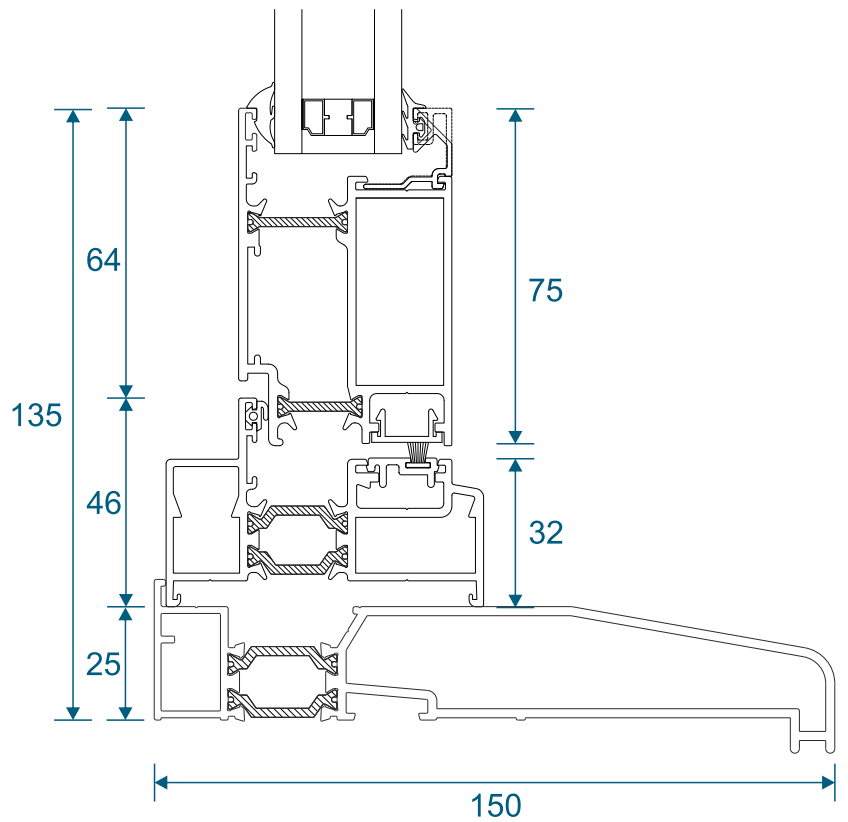

Open Out Door

Using ETD018 Outer Frame