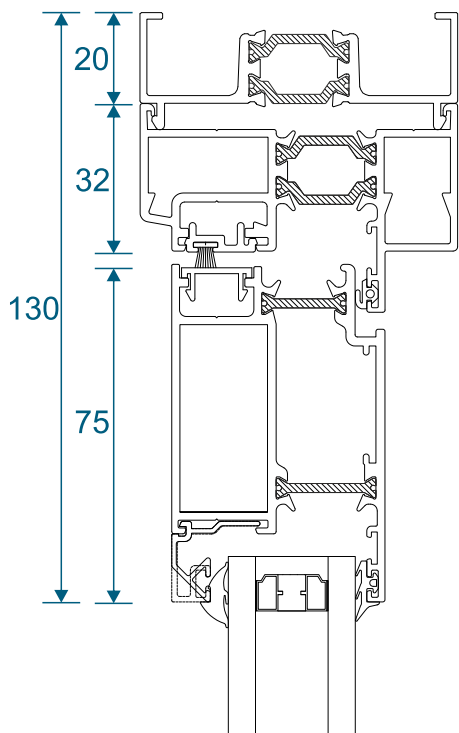

Open In Doors - Head Extensions

20mm Extension On ETD018