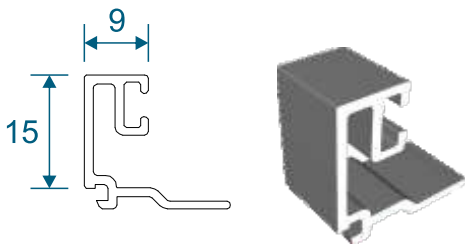

# Beads & Adaptors

**ETD045 - Double Door Adaptor**

**ETD046 - Double Door Adaptor**

**ETC161 - 28mm Square**

**ETC164 - 28mm Chamfered**

**ETC162 - 24mm Square**

**ETC163 - 24mm Chamfered**

**VL72 - Weather Bar**