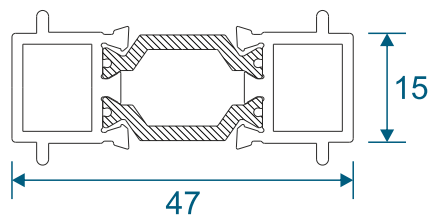

Couplers & Corner Posts

W20053 - 15mm Coupler For 47mm Frame