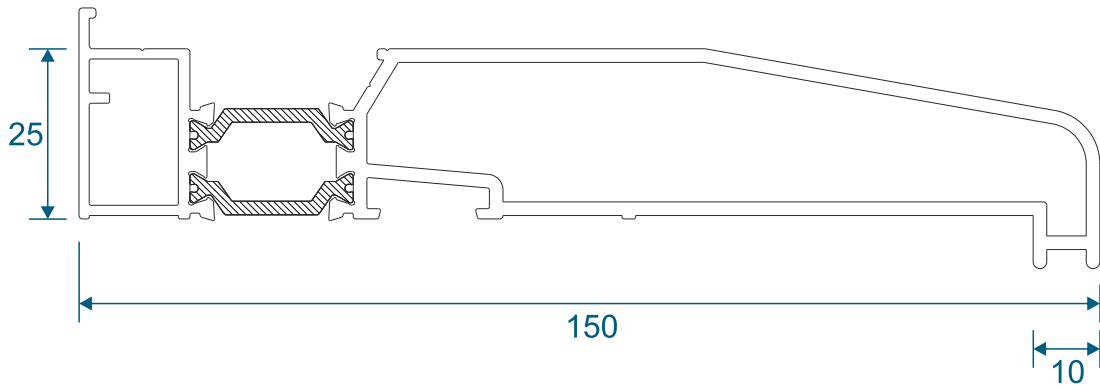

ETC457 - 150mm Cill