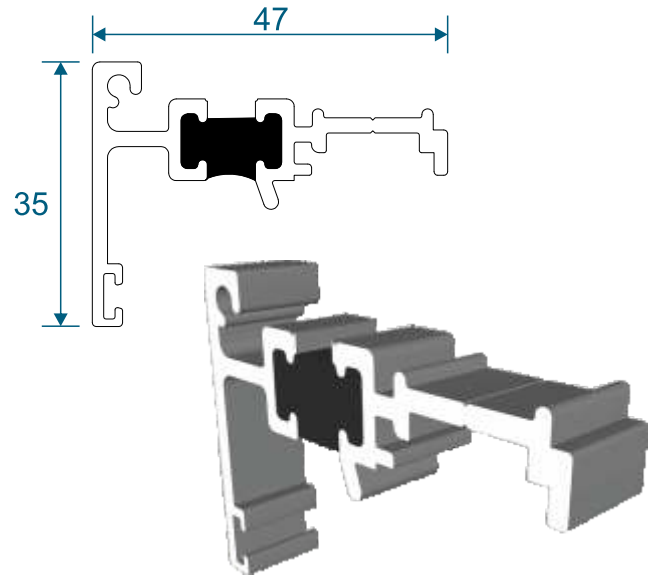

## ETC058 - 32mm Extension For 47mm Frame

# Beads & Adaptors

**ETD045 - Double Door Adaptor**

**ETD046 - Double Door Adaptor**

**ETC161 - 28mm Square**

**ETC164 - 28mm Chamfered**

**ETC162 - 24mm Square**

**ETC163 - 24mm Chamfered**

**VL72 - Weather Bar**