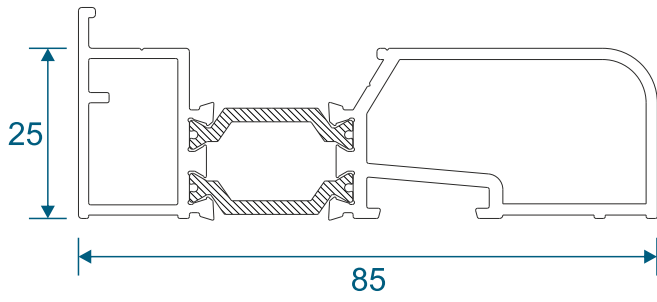

Cills

ETC451 - 85mm Cill