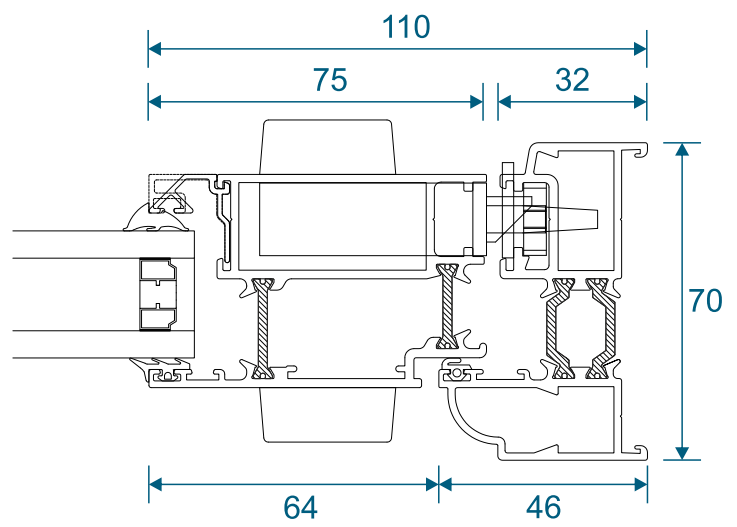

Open In Door

Using ETD014 Outer Frame