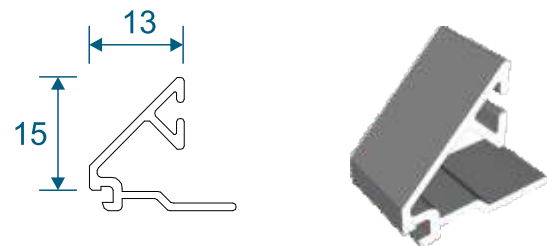

# Beads & Adaptors

**ETD045 - Double Door Adaptor**

**ETD046 - Double Door Adaptor**

**ETC161 - 28mm Square**

**ETC164 - 28mm Chamfered**

**ETC162 - 24mm Square**

**ETC163 - 24mm Chamfered**

**VL72 - Weather Bar**