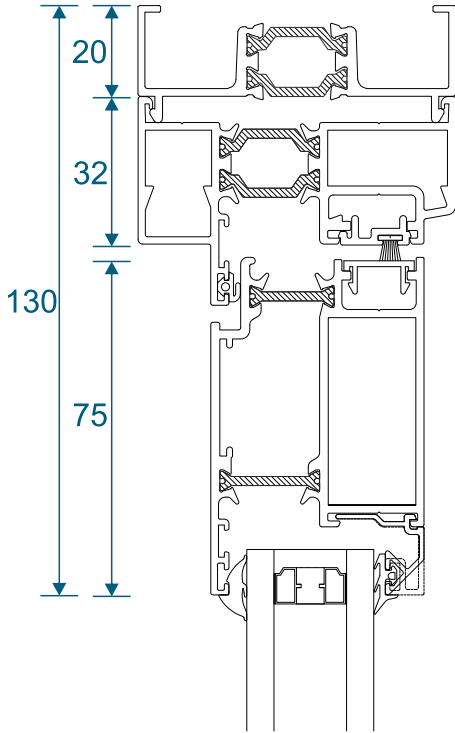

## Low Threshold With 150mm Cill

# Open Out - Head Extensions

20mm Extension On ETD018

20mm Extension On ETD014

42mm Extension On ETD018

42mm Extension On ETD014

32mm Extension On ETD010