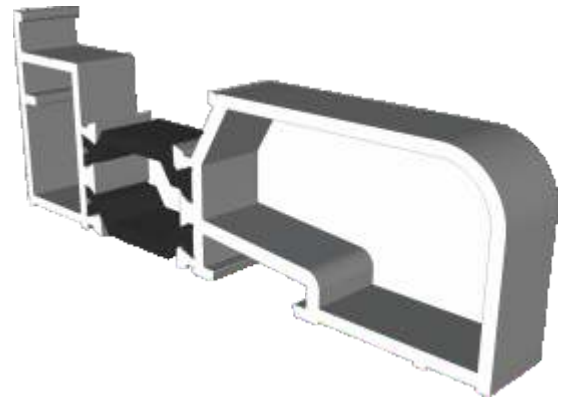

Cills

ETC451 - 85mm Cill