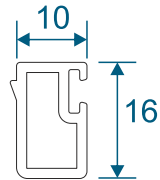

# Beads & Astragal Bars

**W20164 - Internal Bead**

**W20167 - Internal Bead**

**ZSB49 - External Bead**

**ZSB46 - Glazing Block**

**ZSB48 - Bead Carrier**

**ZSB90N - 19mm Flat Astragal**

**W10165 - 25mm Flat Astragal**