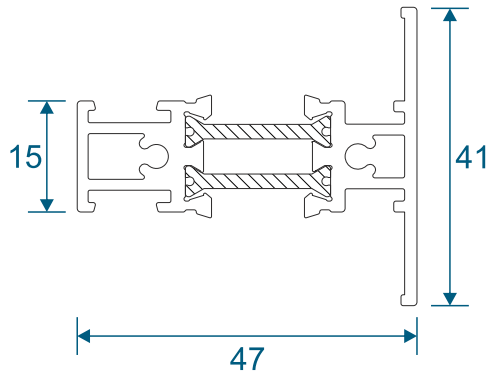

Transoms & Mullions

W20030 - Dummy Transom / Mullion

For use in opening sash or dummy sash