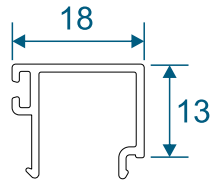

# Beads & Astragal Bars

**W20164 - Internal Bead**

**W20167 - Internal Bead**

**ZSB49 - External Bead**

**ZSB46 - Glazing Block**

**ZSB48 - Bead Carrier**

**ZSB90N - 19mm Flat Astragal**

**W10165 - 25mm Flat Astragal**