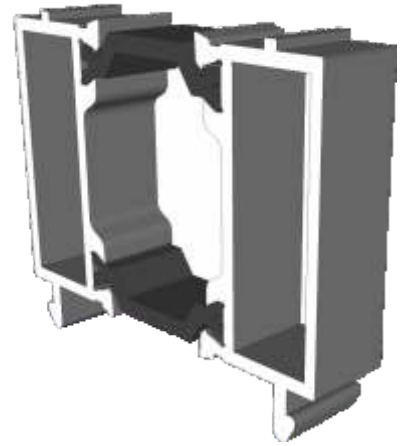

Extension & Corner Post

ETC058 - 32mm Head Extension