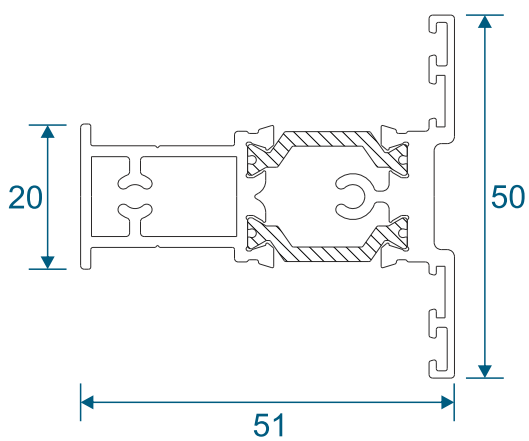

W20031 - Transom / Mullion