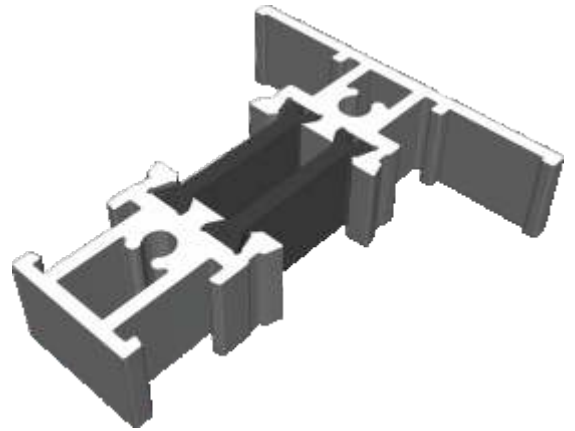

Transoms & Mullions

W20030 - Dummy Transom / Mullion

For use in opening sash or dummy sash