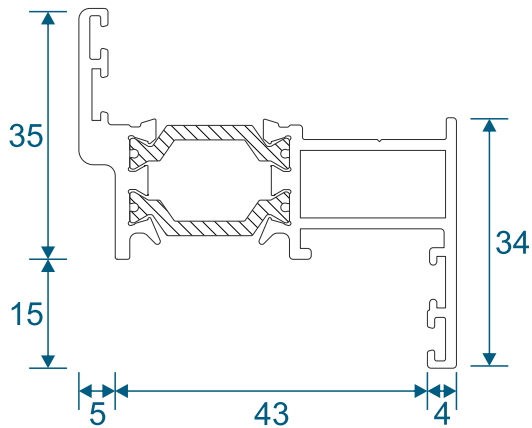

W20013 - Odd Leg

W20012 - Equal Leg For Curved Products