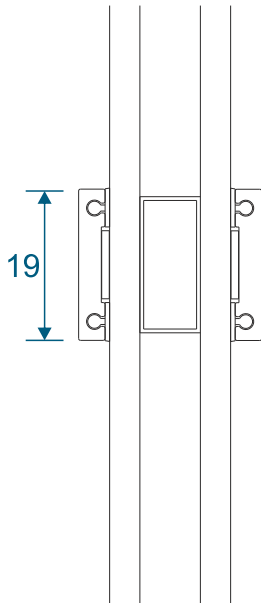

# Coupling Examples

## Chelton Sash

## 19mm Flat In And Out