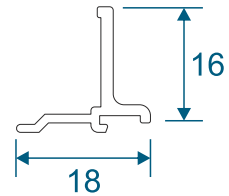

# Beads & Astragal Bars

**W20164 - Internal Bead**

**W20167 - Internal Bead**

**ZSB49 - External Bead**

**ZSB46 - Glazing Block**

**ZSB48 - Bead Carrier**

**ZSB90N - 19mm Flat Astragal**

**W10165 - 25mm Flat Astragal**