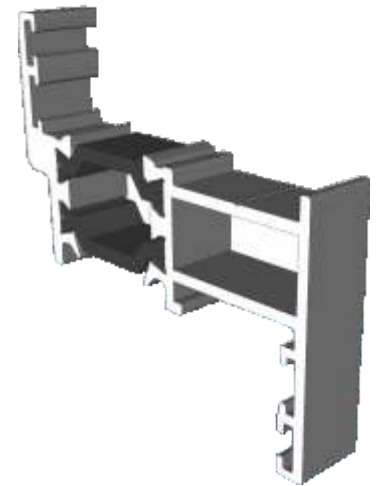

W20013 - Odd Leg

W20012 - Equal Leg For Curved Products