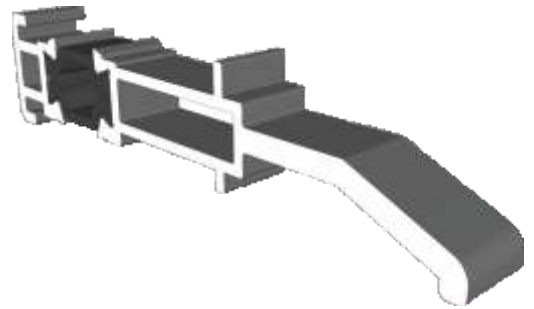

Couplers

W20482 - Coupling Drip Bar