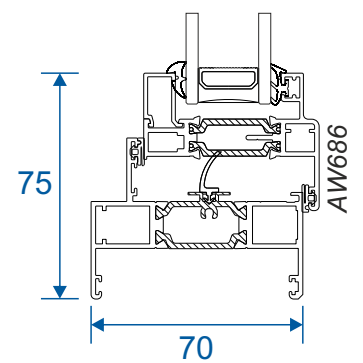

Opening Vents With AW622 Outer Frame