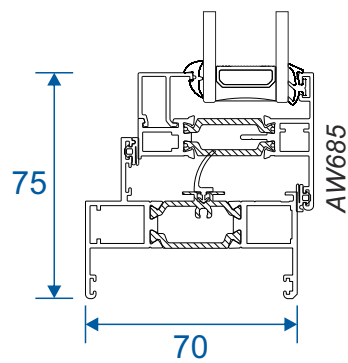

Opening Vents With AW622 Outer Frame