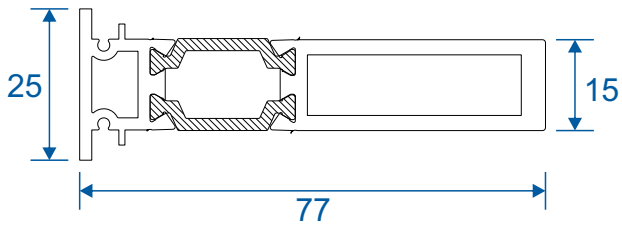

Couplers

AW702 - 15mm Coupler For 70mm Frame