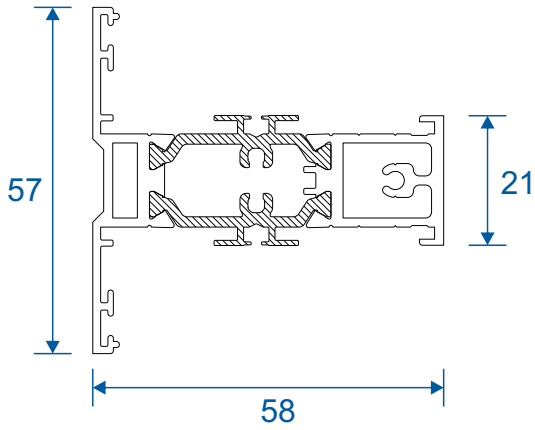

Mullions & Transoms

AW631 - 57mm Transom / Mullion