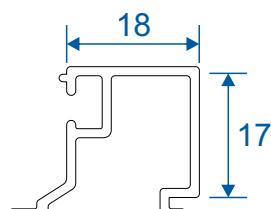

Square Bead (AW660)

For:
Fixed