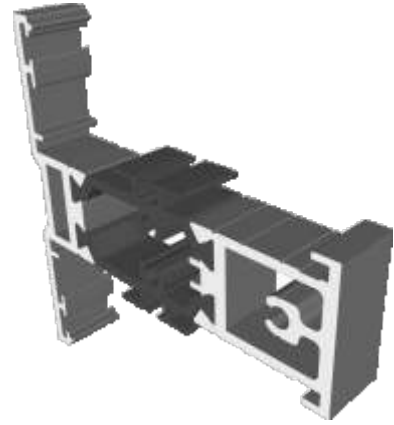

Mullions & Transoms

AW631 - 57mm Transom / Mullion