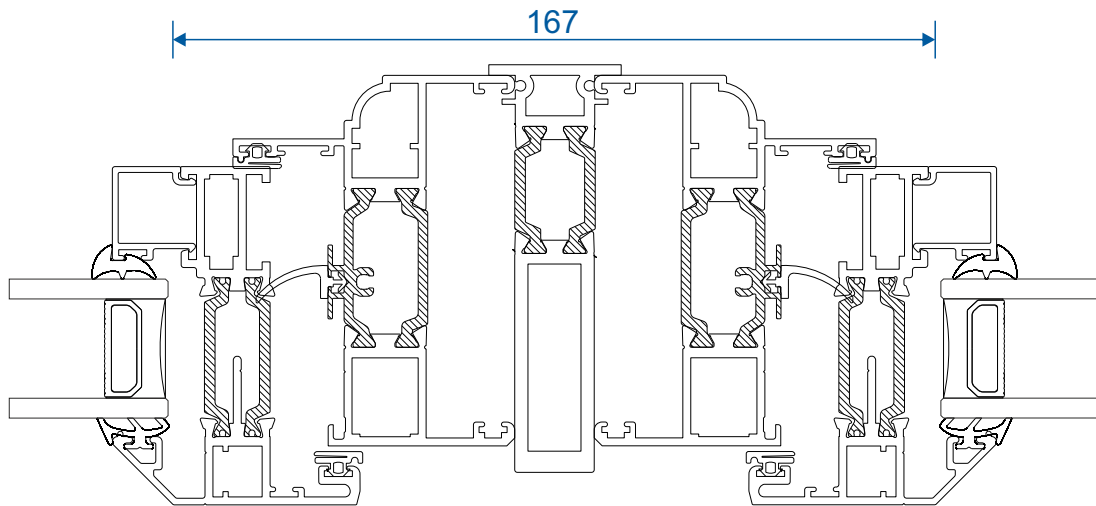

Coupling 70mm Outer Frames - AW702