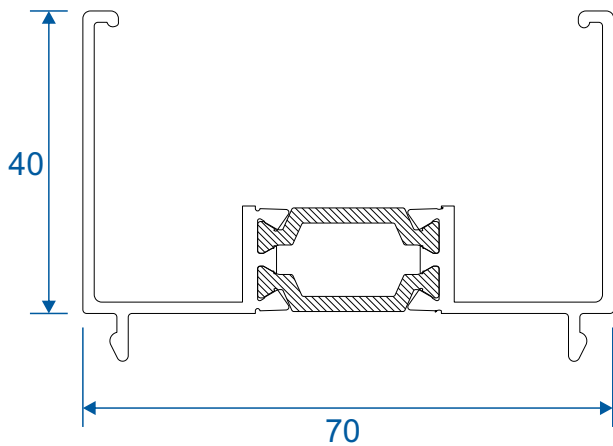

AW728 - 40mm Extension For 70mm Frames