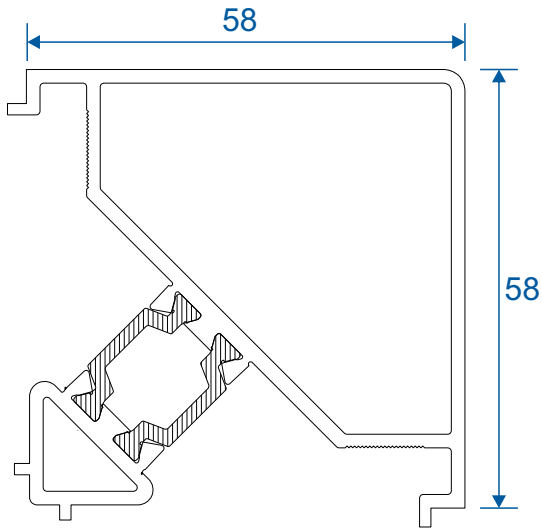

Corner Posts

AW721 - 90 Degree Post For 58mm Frame