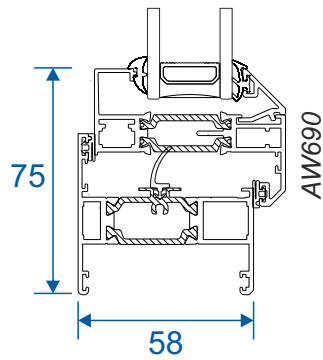

'B' Rated Opening Windows

Opening Vents With AW605 Outer Frame