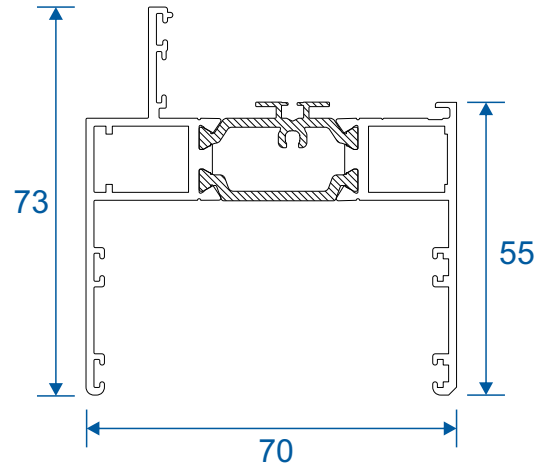

AW623 - 70mm Deep Square Equal Leg