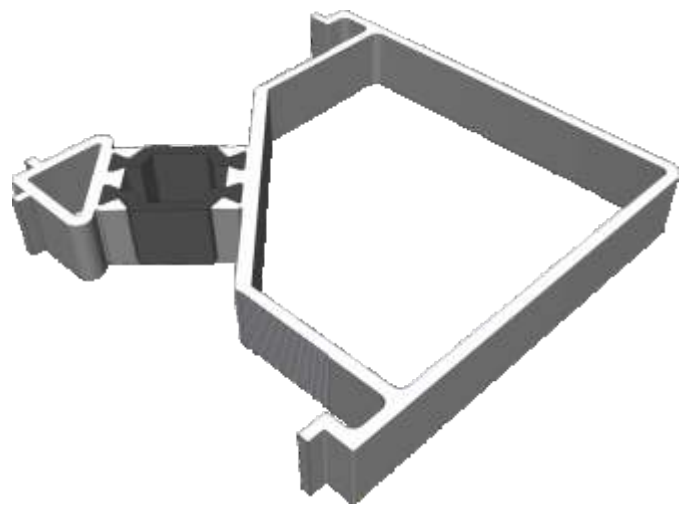

AW720 - 90 Degree Post For 70mm Frame