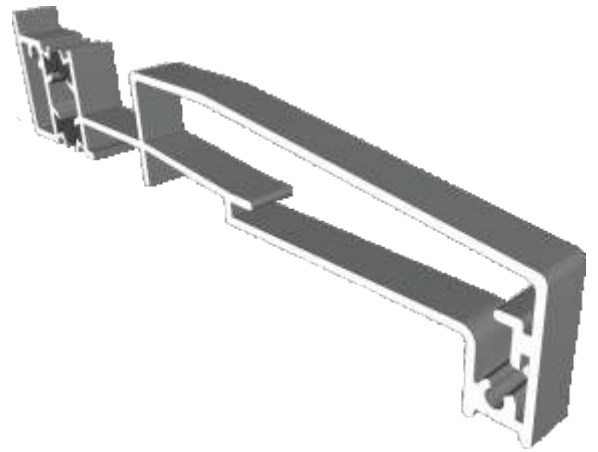

AW542 - 150mm Projection Cill