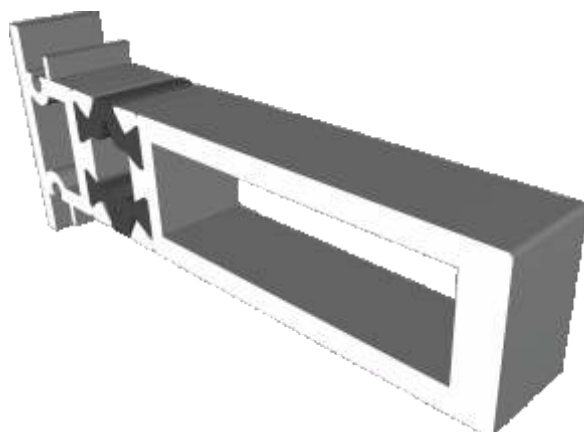

Couplers

AW703 - 15mm Coupler For 58mm Frame