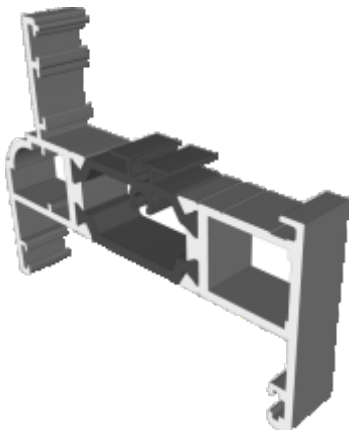

AW602 - 70mm Ovolo Equal Leg