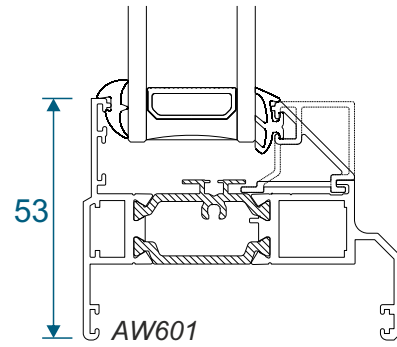

Fixed Lite 70mm Frames