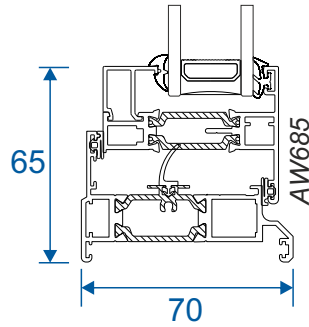

'A' Rated Opening Windows

Opening Vents With AW600 Outer Frame

'A' Rated Windows Glass Specification

'A' Rated configurations using outer frames: AW600, AW603, AW604 with vents AW614, AW685, AW686, AW690 will use:

28mm Unit, Diamant glass, Planitherm Total +, 90% Argon Filled, Swiss V Spacer