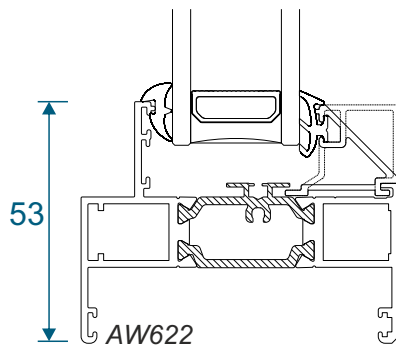

Fixed Lite 70mm Frames