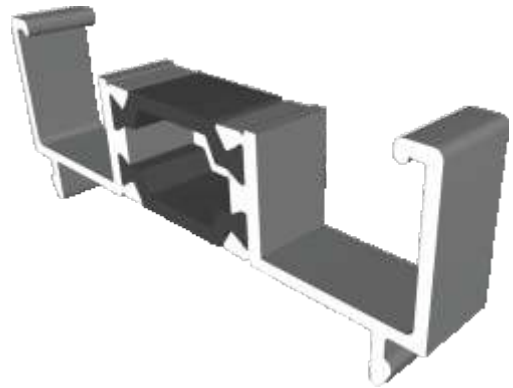

AW724 - 20mm Extension For 70mm Frames