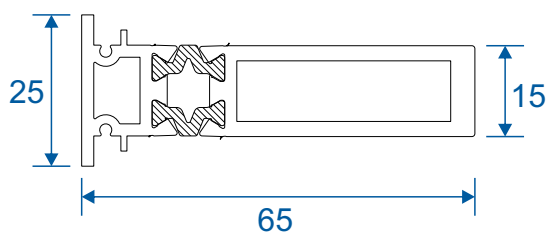

Couplers

AW703 - 15mm Coupler For 58mm Frame