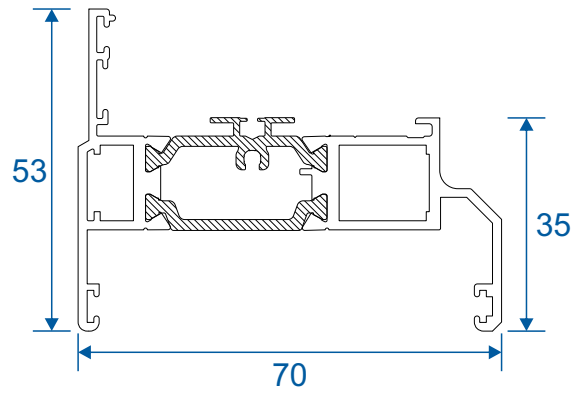

AW601 - 70mm Equal Leg