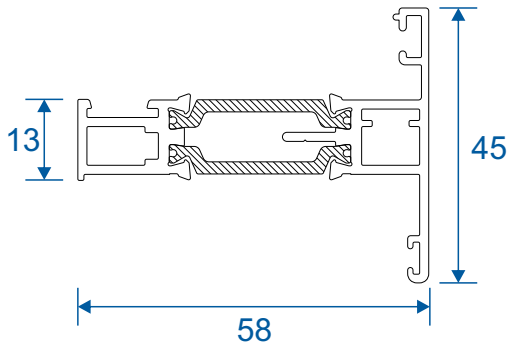

Opening Vents

AW685 - Internally Glazed Flat Sash