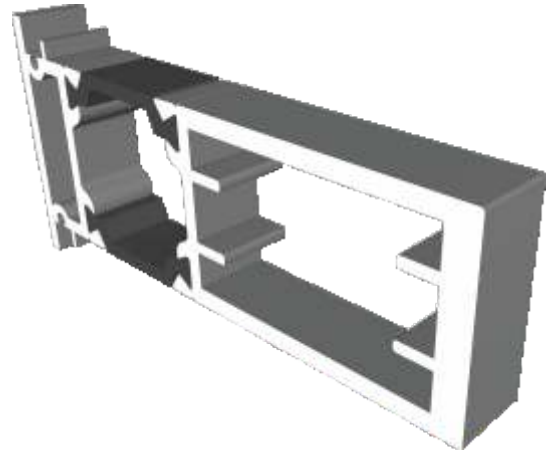

AW705 - 26mm Coupler For 70mm Frame