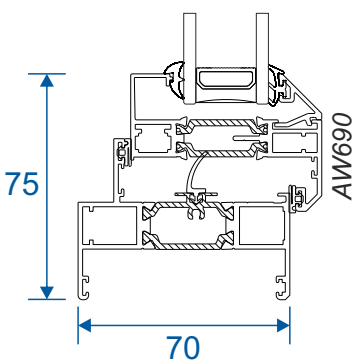

Opening Vents With AW622 Outer Frame