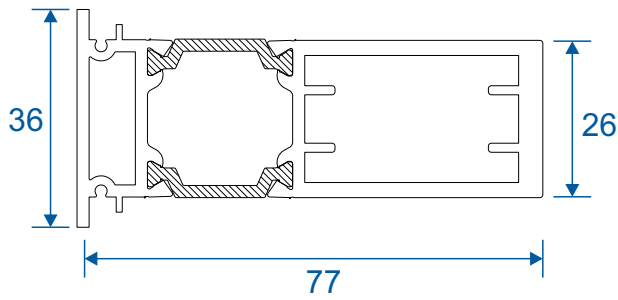

AW705 - 26mm Coupler For 70mm Frame