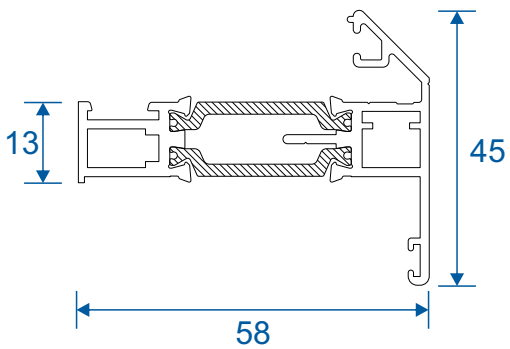

AW614 - Internally Glazed Chamfered Sash