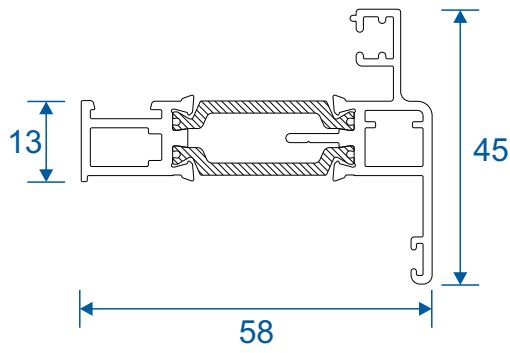

AW686 - Internally Glazed Stepped Sash