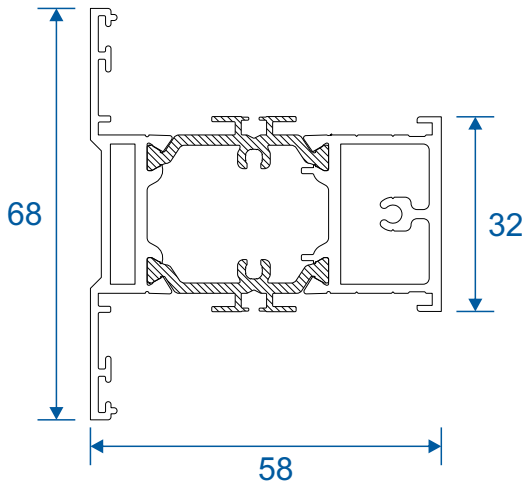

AW633 - 68mm Transom / Mullion