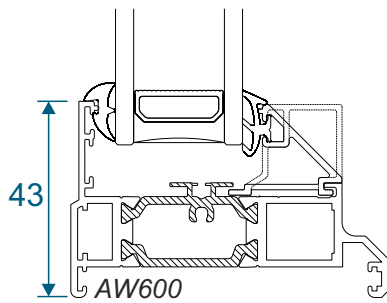

Fixed Lite 70mm Frames