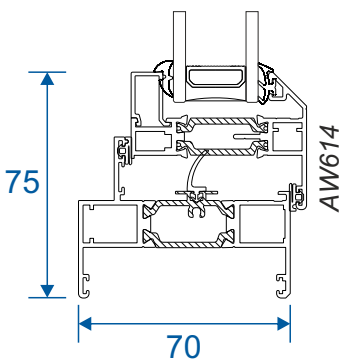

Opening Vents With AW622 Outer Frame