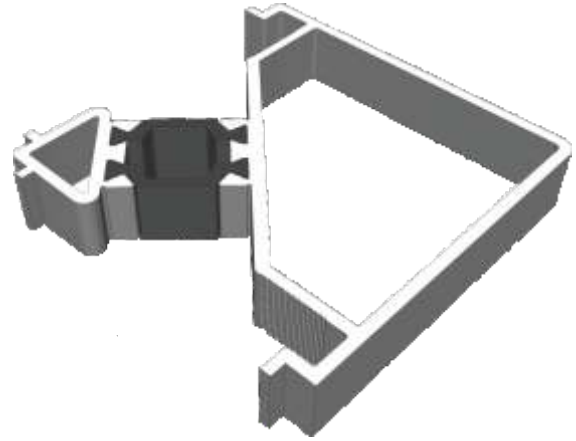

Corner Posts

AW721 - 90 Degree Post For 58mm Frame