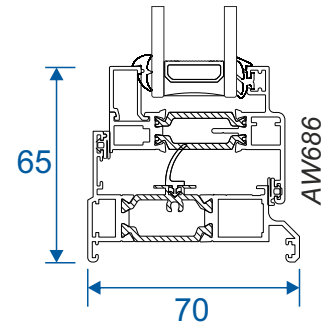

'A' Rated Opening Windows

Opening Vents With AW600 Outer Frame

'A' Rated Windows Glass Specification

'A' Rated configurations using outer frames: AW600, AW603, AW604 with vents AW614, AW685, AW686, AW690 will use:

28mm Unit, Diamant glass, Planitherm Total +, 90% Argon Filled, Swiss V Spacer