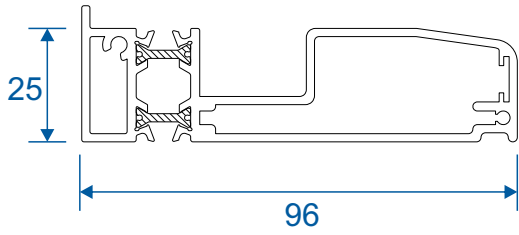

Cills

AW570 - 96mm Projection Cill