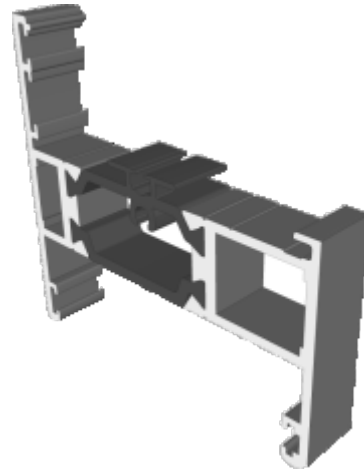

AW605 - 58mm Equal Leg