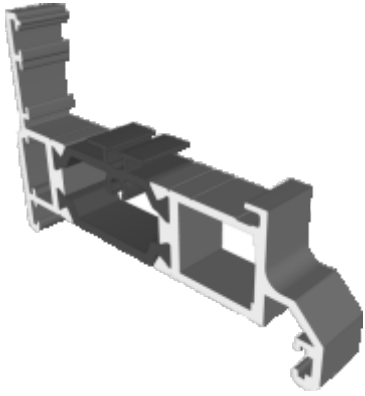

Outer Frames

AW600 - 70mm Slim Equal Leg

Needed For An 'A' Rated Window
See Pages 18 - 19