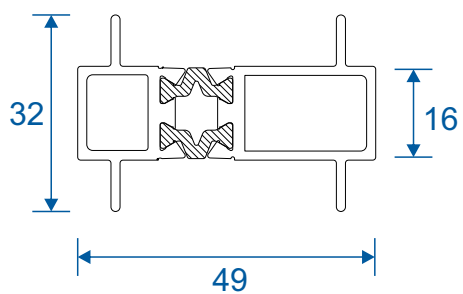

AW710 - Hidden Coupler For 58mm Frame