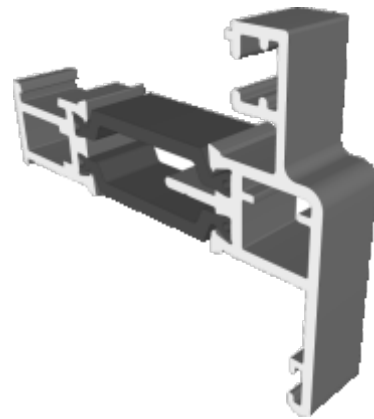

AW686 - Internally Glazed Stepped Sash