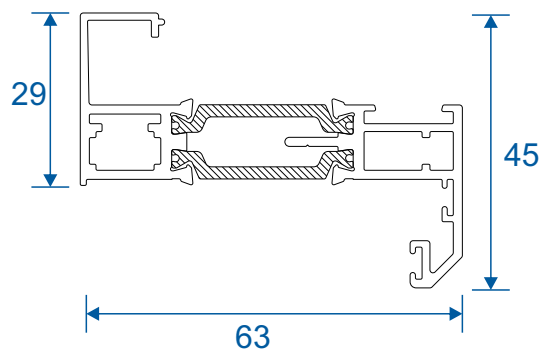

AW690 - Externally Glazed Feature Sash