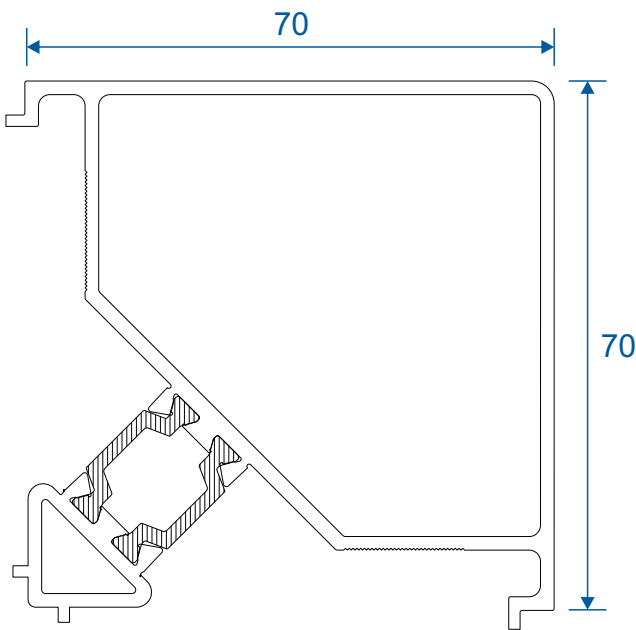

AW720 - 90 Degree Post For 70mm Frame