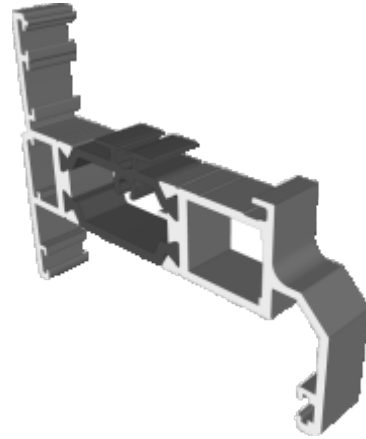

AW601 - 70mm Equal Leg