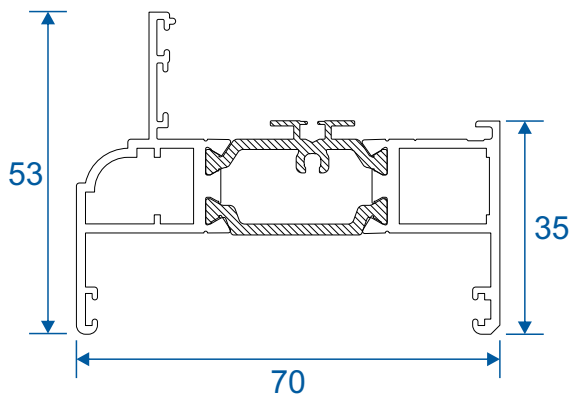

AW602 - 70mm Ovolo Equal Leg