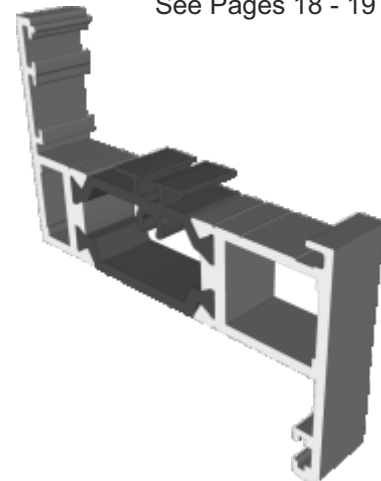

AW603 - 58mm Odd Leg

Needed For An 'A' Rated Window
See Pages 18 - 19