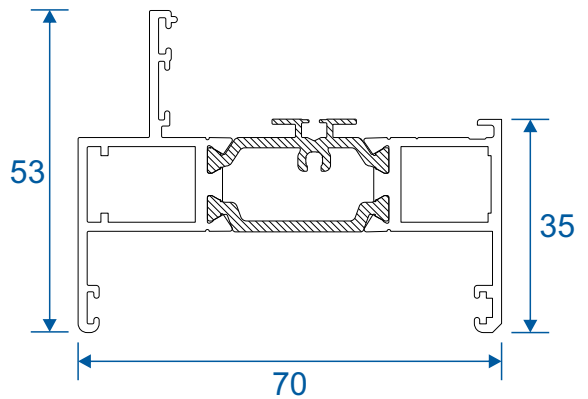

AW622 - 70mm Square Equal Leg