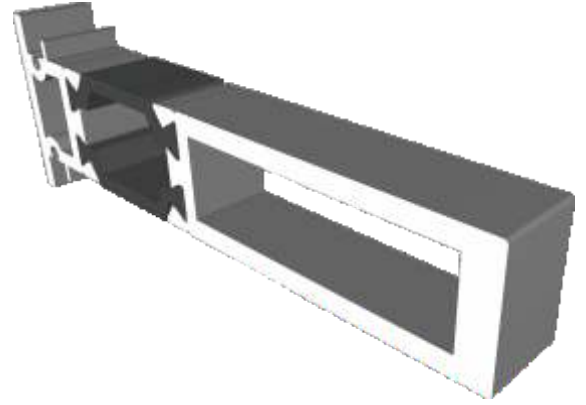

Couplers

AW702 - 15mm Coupler For 70mm Frame