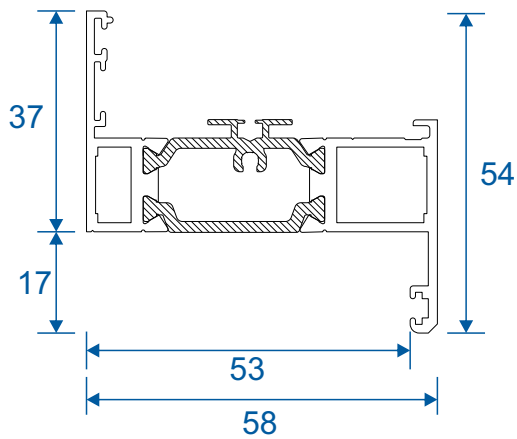

AW603 - 58mm Odd Leg

Needed For An 'A' Rated Window
See Pages 18 - 19