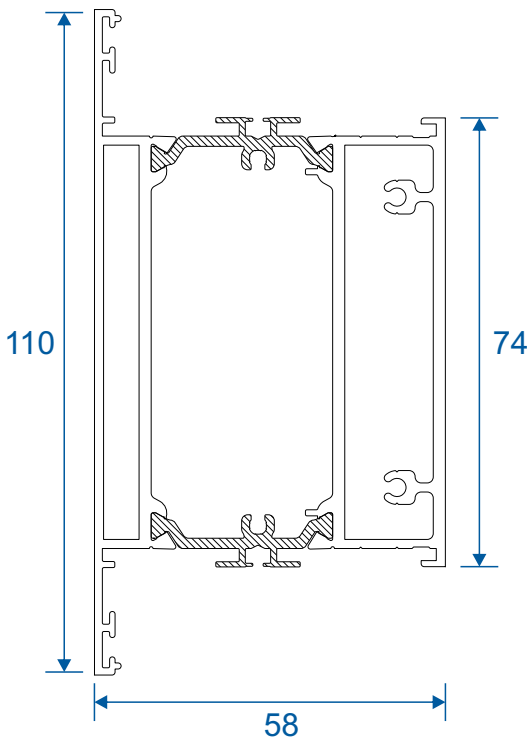

AW635 - 110mm Midrail