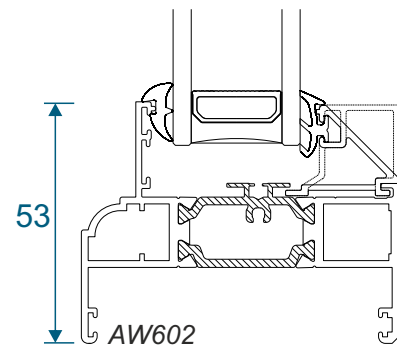

Fixed Lite 70mm Frames