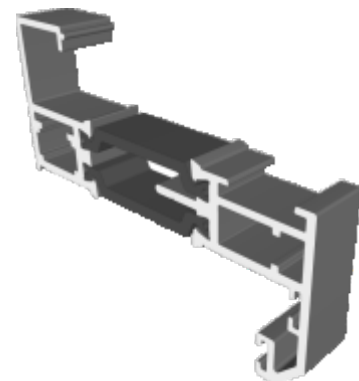

AW690 - Externally Glazed Feature Sash