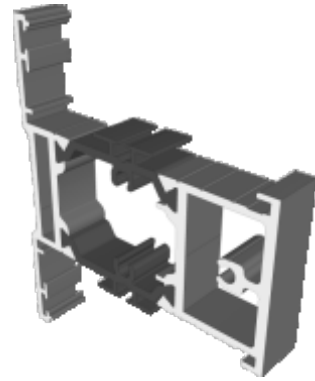

AW633 - 68mm Transom / Mullion