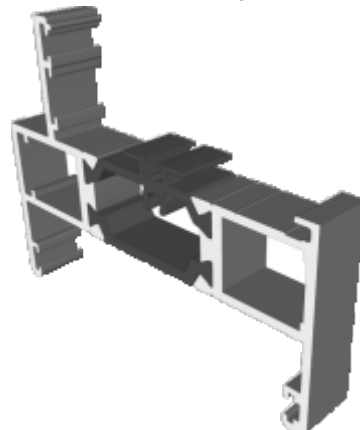

AW622 - 70mm Square Equal Leg