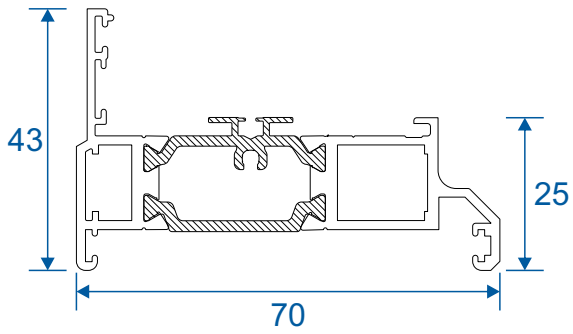

Outer Frames

AW600 - 70mm Slim Equal Leg

Needed For An 'A' Rated Window
See Pages 18 - 19