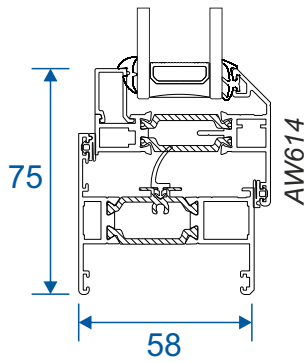

'B' Rated Opening Windows

Opening Vents With AW605 Outer Frame