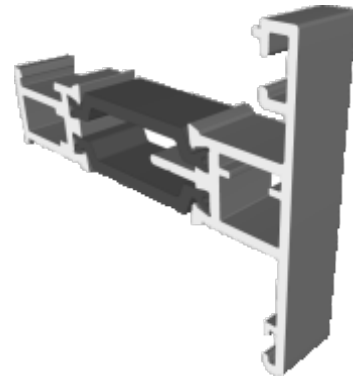

Opening Vents

AW685 - Internally Glazed Flat Sash