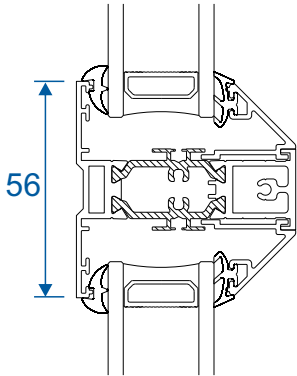

Transom & Mullion Details

Fixed / Fixed - Chamfered

AW513