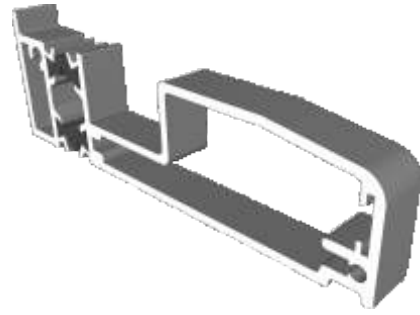

Cills

AW570 - 96mm Projection Cill