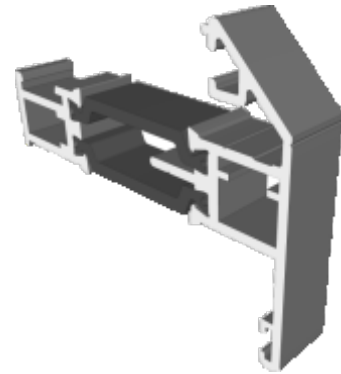

AW614 - Internally Glazed Chamfered Sash