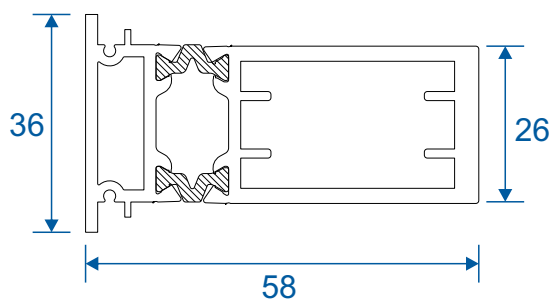

AW706 - 26mm Coupler For 58mm Frame