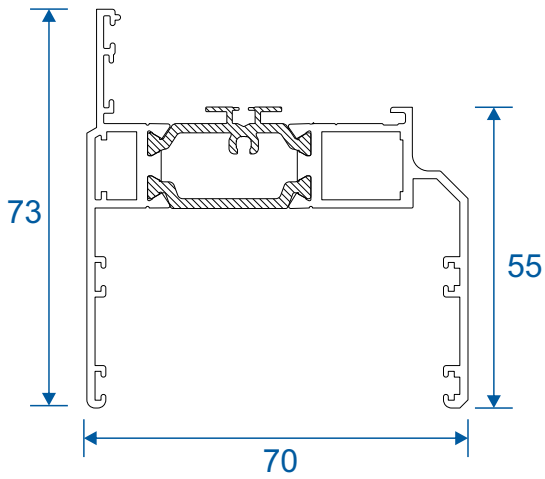

Outer Frames

AW606 - 70mm Deep Equal Leg