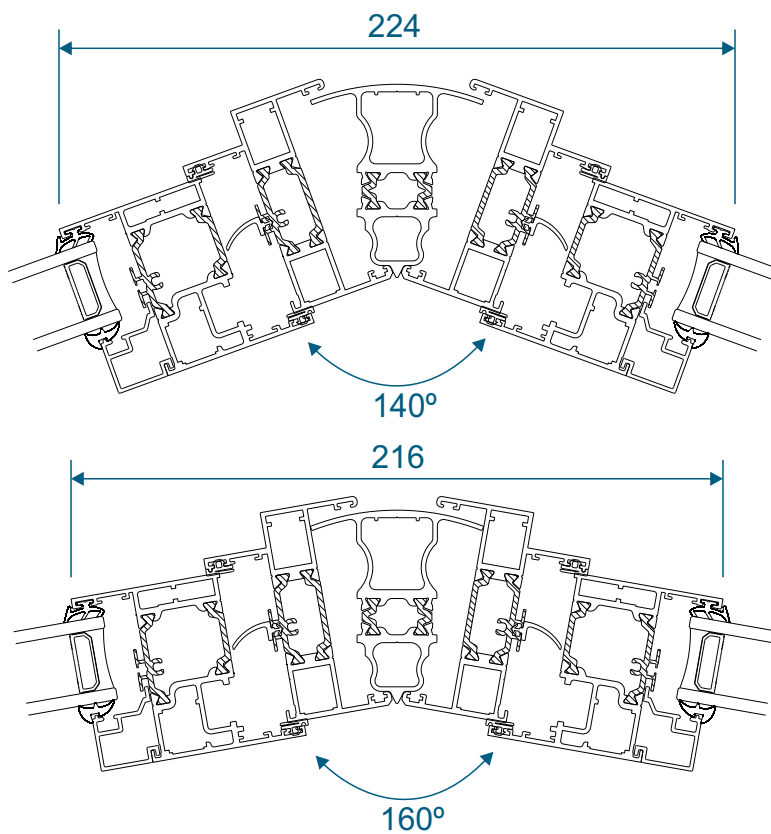

Using AW623

Extensions

20mm Extension On AW604

20mm Extension On AW605

20mm Extension On AW622

40mm Extension On AW622

90° Corner Posts

58mm Corner Post With AW604 Frame

58mm Corner Post With AW605 Frame

70mm Corner Post With AW622 Frame

Circular Poles

AW712 - 120° to 180° 60mm Circular Pole

AW722 - 120° to 180° 70mm Circular Pole

Bay Poles

AW718 - 160° to 180° Pole For 70mm Frames

AW717 - 140° to 160° Pole For 70mm Frames

Bay Poles

AW716 - 120° to 140° Pole For 70mm Frames

AW715 - 100° to 120° Pole For 70mm Frames

Couplers

AW703 - 15mm Coupler For 58mm Frames

AW706 - 26mm Coupler For 58mm Frames