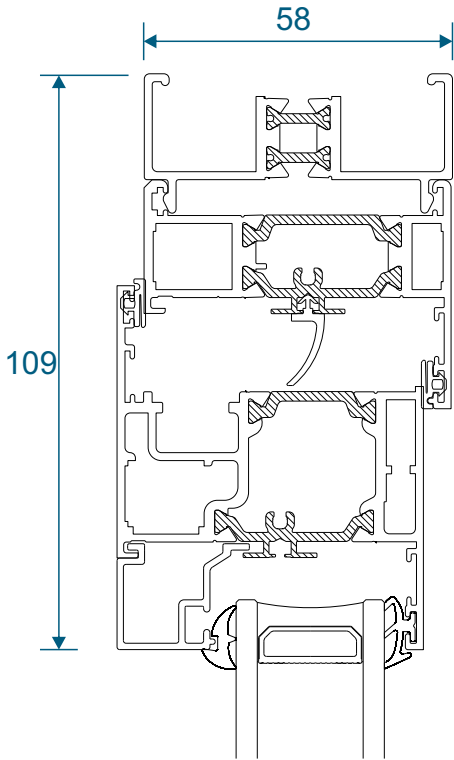

Using AW634 Transom or Mullion

Using AW635 Transom or Mullion

Opener Next To Opener

Using AW632 Transom or Mullion

Using AW634 Transom or Mullion

Using AW635 Transom or Mullion

Deep Heads

Using AW608

Using AW623

Extensions

20mm Extension On AW604

20mm Extension On AW605

20mm Extension On AW622

40mm Extension On AW622

90° Corner Posts

58mm Corner Post With AW604 Frame

58mm Corner Post With AW605 Frame

70mm Corner Post With AW622 Frame

Circular Poles

AW712 - 120° to 180° 60mm Circular Pole

AW722 - 120° to 180° 70mm Circular Pole

Bay Poles

AW718 - 160° to 180° Pole For 70mm Frames

AW717 - 140° to 160° Pole For 70mm Frames

Bay Poles

AW716 - 120° to 140° Pole For 70mm Frames

AW715 - 100° to 120° Pole For 70mm Frames

Couplers

AW703 - 15mm Coupler For 58mm Frames

AW706 - 26mm Coupler For 58mm Frames