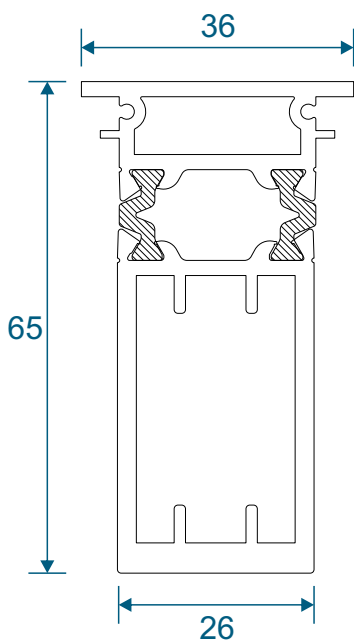

AW720 - 90 Degree Post For 70mm Frame

Circular Bay Poles

AW712 - 60mm Circular Pole

AW722 - 70mm Circular Pole

Bay Poles

AW718 - 160° to 180° For 70mm Frame

AW717 - 140° to 160° For 70mm Frame

Bay Poles

AW716 - 120° to 140° For 70mm Frame

AW715 - 100° to 120° For 70mm Frame

Couplers

AW703 - 15mm Coupler For 58mm Frame

AW706 - 26mm Coupler For 58mm Frame

Couplers

AW702 - 15mm Coupler For 70mm Frame

AW705 - 25mm Coupler For 70mm Frame

Couplers

AW710 - Hidden Coupler For 58mm Frame

AW709 - Hidden Coupler For 70mm Frame

Cills

AW570 - 96mm Projection Cill

AW542 - 150mm Projection Cill

Cills

AW544 - 190mm Projection Cill

58mm Corner Post With AW605 Frame

70mm Corner Post With AW622 Frame

Circular Poles

AW712 - 120° to 180° 60mm Circular Pole

AW722 - 120° to 180° 70mm Circular Pole

Bay Poles

AW718 - 160° to 180° Pole For 70mm Frames