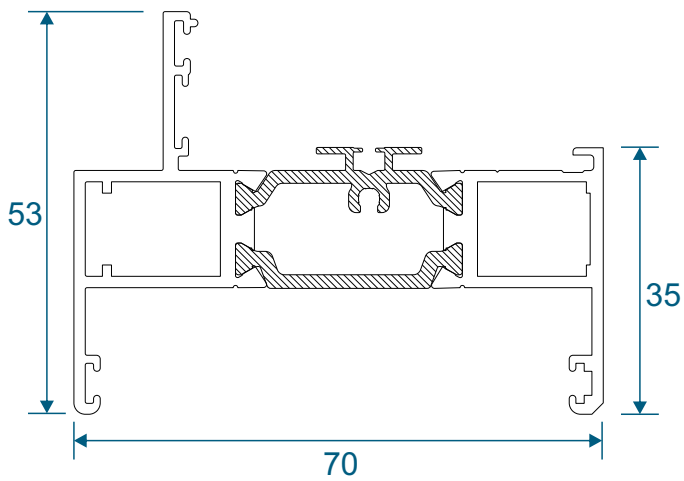

Deep Heads	22
Extensions	23

Posts, Poles and Couplers

90° Corner Posts	24
Circular Posts	25
Bay Poles	26 - 27
Couplers	28 - 29

Outer Frames

AW604 - Slim Equal Leg

AW605 - Standard Equal Leg

AW622 - Standard Direct Fix

Outer Frames

AW608 - Deep Equal Leg

AW623 - Deep Direct Fix

Sash & Beads

AW621 - Sash

AW660 - 28mm Bead

Transoms & Mullions

AW632 - Slim Flat Transom