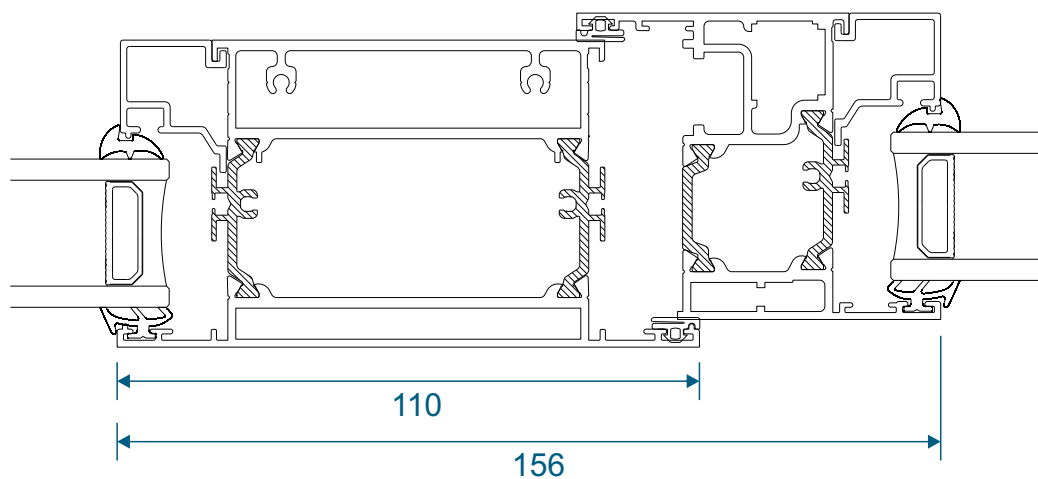

Using AW635 Transom or Mullion