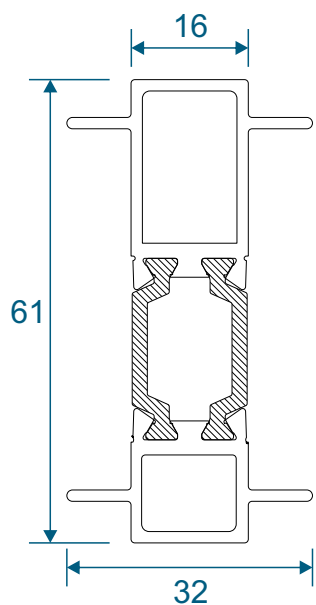

AW720 - 90 Degree Post For 70mm Frame

Circular Bay Poles

AW712 - 60mm Circular Pole

AW722 - 70mm Circular Pole

Bay Poles

AW718 - 160° to 180° For 70mm Frame

AW717 - 140° to 160° For 70mm Frame

Bay Poles

AW716 - 120° to 140° For 70mm Frame

AW715 - 100° to 120° For 70mm Frame

Couplers

AW703 - 15mm Coupler For 58mm Frame

AW706 - 26mm Coupler For 58mm Frame

Couplers

AW702 - 15mm Coupler For 70mm Frame

AW705 - 25mm Coupler For 70mm Frame

Couplers

AW710 - Hidden Coupler For 58mm Frame

AW709 - Hidden Coupler For 70mm Frame

Cills

AW570 - 96mm Projection Cill

AW542 - 150mm Projection Cill

Cills

AW544 - 190mm Projection Cill

58mm Corner Post With AW605 Frame

70mm Corner Post With AW622 Frame

Circular Poles

AW712 - 120° to 180° 60mm Circular Pole

AW722 - 120° to 180° 70mm Circular Pole

Bay Poles

AW718 - 160° to 180° Pole For 70mm Frames