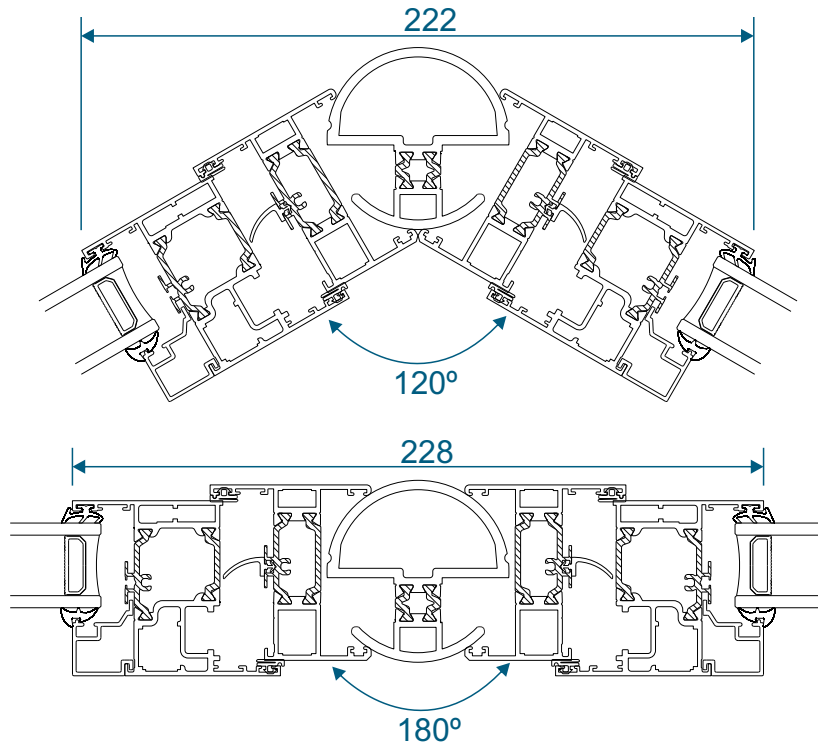

Using AW623

Extensions

20mm Extension On AW604

20mm Extension On AW605

20mm Extension On AW622

40mm Extension On AW622

90° Corner Posts

58mm Corner Post With AW604 Frame

58mm Corner Post With AW605 Frame

70mm Corner Post With AW622 Frame

Circular Poles

AW712 - 120° to 180° 60mm Circular Pole

AW722 - 120° to 180° 70mm Circular Pole

Bay Poles

AW718 - 160° to 180° Pole For 70mm Frames

AW717 - 140° to 160° Pole For 70mm Frames

Bay Poles

AW716 - 120° to 140° Pole For 70mm Frames

AW715 - 100° to 120° Pole For 70mm Frames

Couplers

AW703 - 15mm Coupler For 58mm Frames

AW706 - 26mm Coupler For 58mm Frames