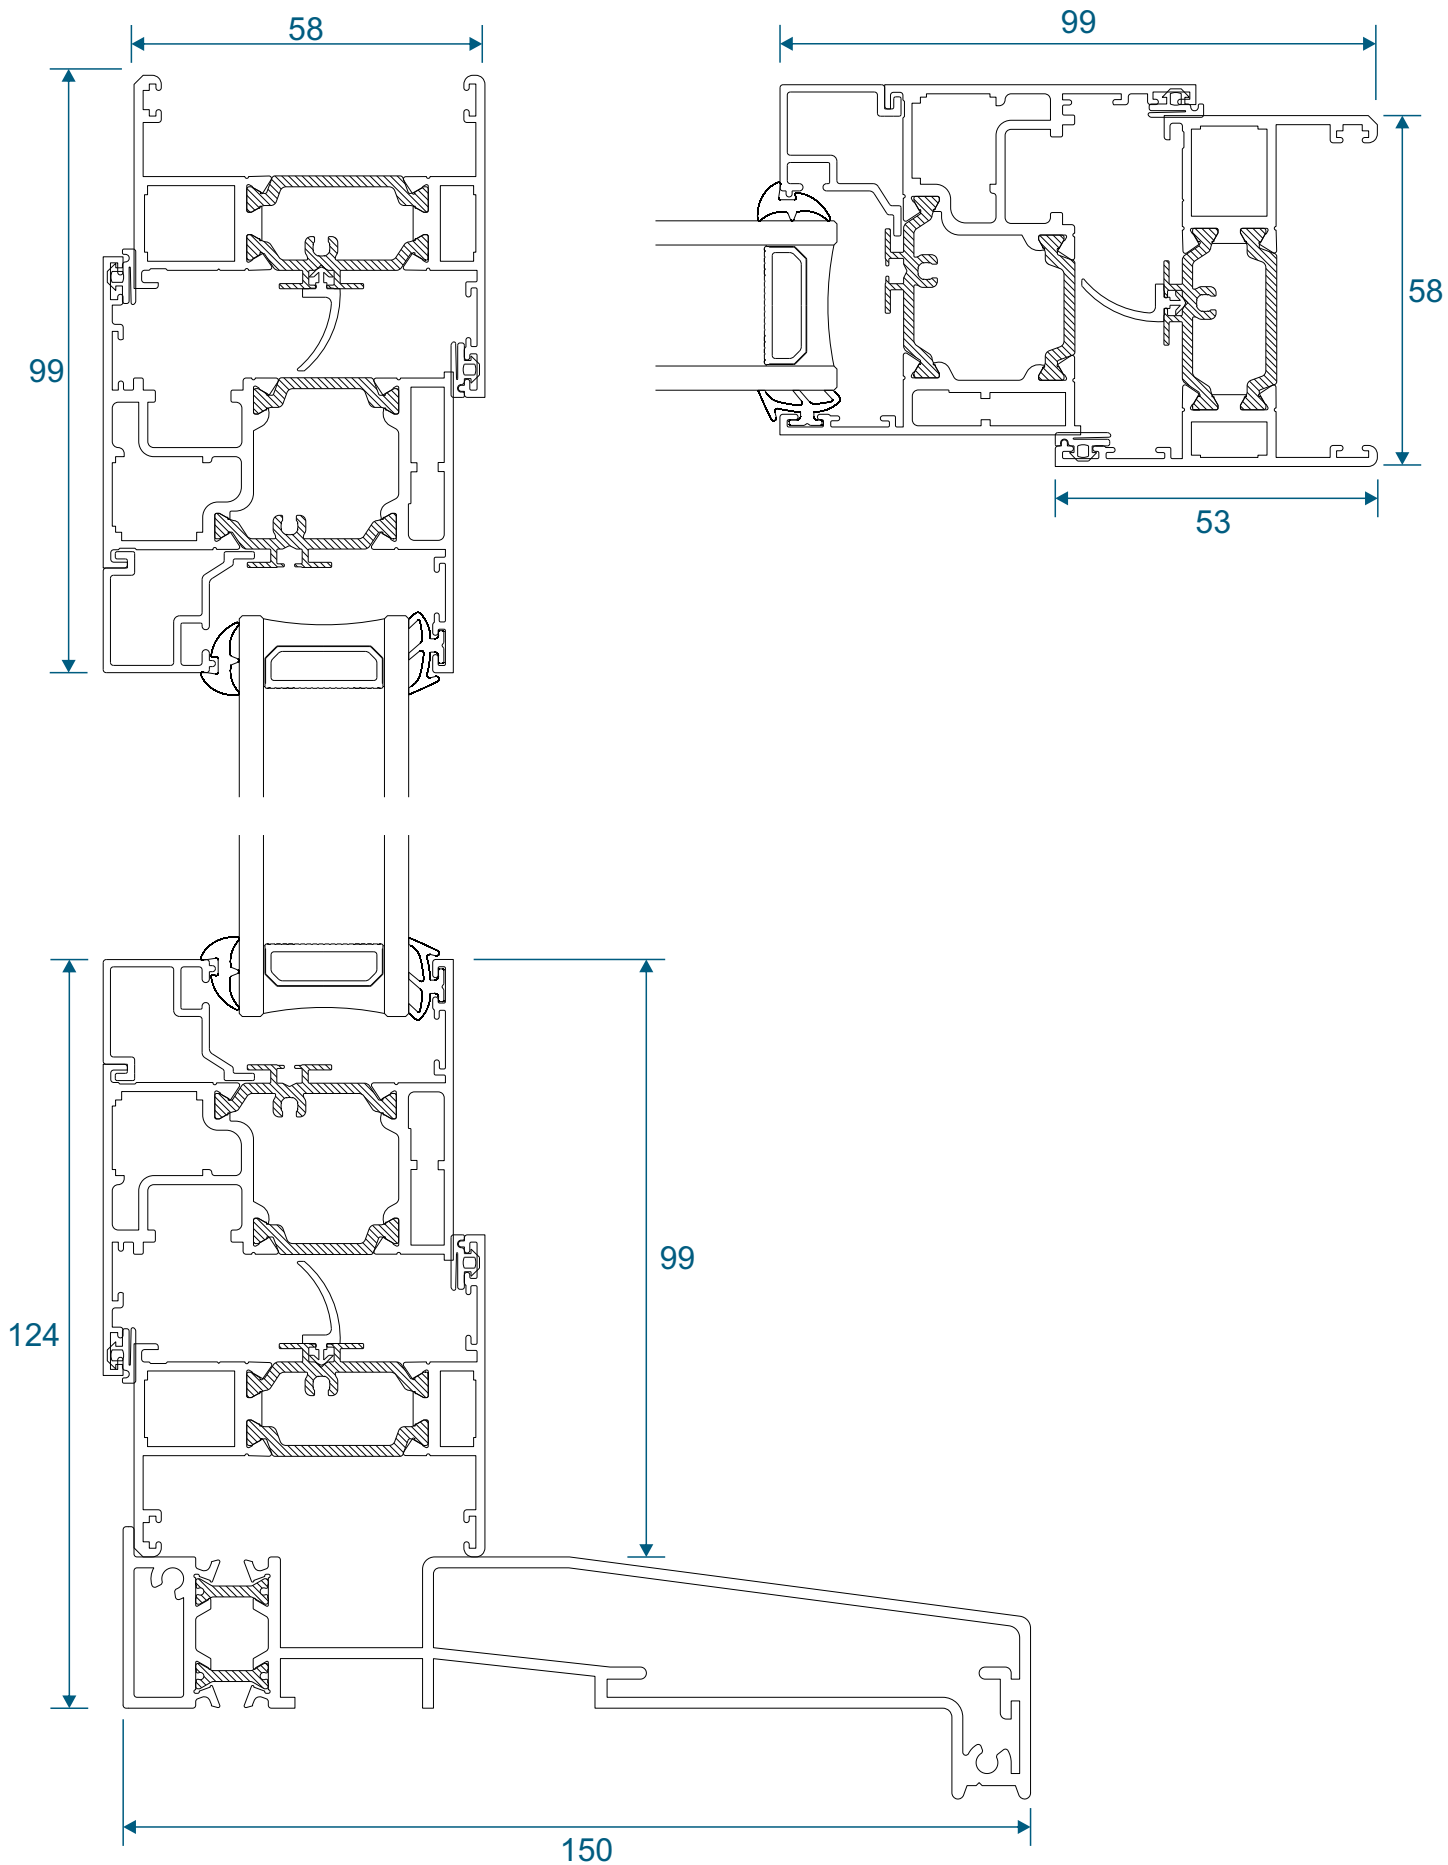

Using Frame AW605

Head, Jamb & Cill