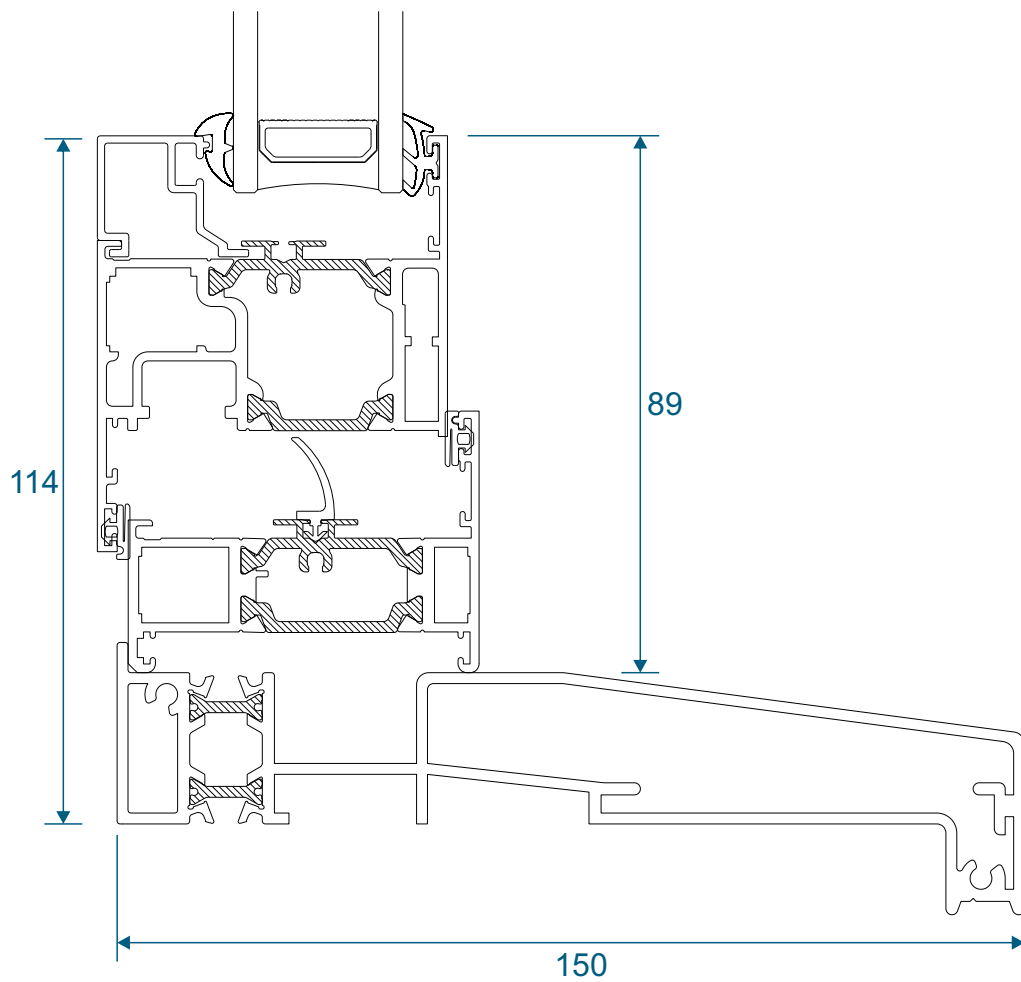

Using Frame AW604

Head, Jamb & Cill