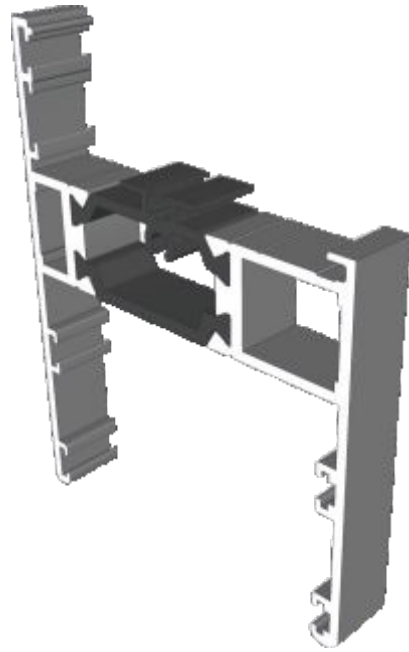

Deep Heads	22
Extensions	23

Posts, Poles and Couplers

90° Corner Posts	24
Circular Posts	25
Bay Poles	26 - 27
Couplers	28 - 29

Outer Frames

AW604 - Slim Equal Leg

AW605 - Standard Equal Leg

AW622 - Standard Direct Fix

Outer Frames

AW608 - Deep Equal Leg

AW623 - Deep Direct Fix

Sash & Beads

AW621 - Sash

AW660 - 28mm Bead

Transoms & Mullions

AW632 - Slim Flat Transom