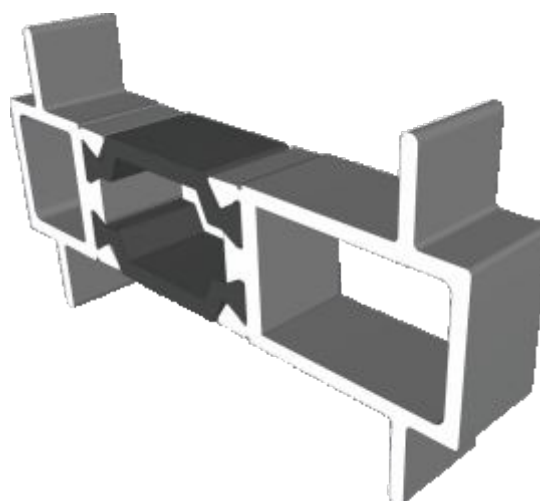

AW709 - Hidden Coupler For 70mm Frame