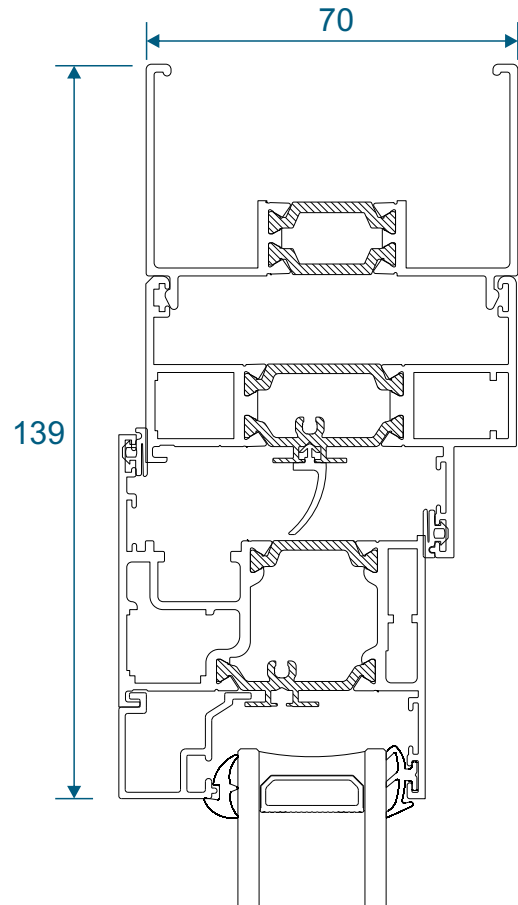

Using AW623

Extensions

20mm Extension On AW604

20mm Extension On AW605

20mm Extension On AW622

40mm Extension On AW622

90° Corner Posts

58mm Corner Post With AW604 Frame

58mm Corner Post With AW605 Frame

70mm Corner Post With AW622 Frame

Circular Poles

AW712 - 120° to 180° 60mm Circular Pole

AW722 - 120° to 180° 70mm Circular Pole

Bay Poles

AW718 - 160° to 180° Pole For 70mm Frames

AW717 - 140° to 160° Pole For 70mm Frames

Bay Poles

AW716 - 120° to 140° Pole For 70mm Frames

AW715 - 100° to 120° Pole For 70mm Frames

Couplers

AW703 - 15mm Coupler For 58mm Frames

AW706 - 26mm Coupler For 58mm Frames