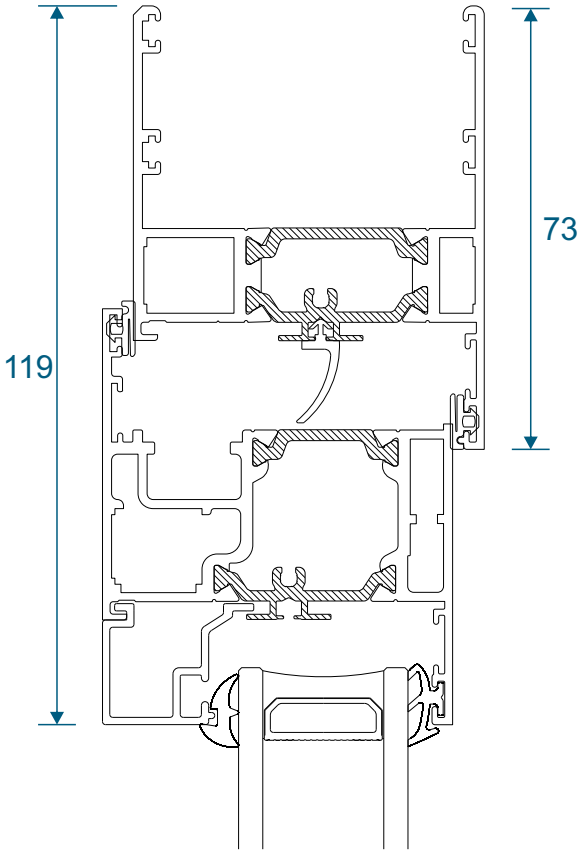

Using AW634 Transom or Mullion

Using AW635 Transom or Mullion

Opener Next To Opener

Using AW632 Transom or Mullion

Using AW634 Transom or Mullion

Using AW635 Transom or Mullion

Deep Heads

Using AW608

Using AW623

Extensions

20mm Extension On AW604

20mm Extension On AW605

20mm Extension On AW622

40mm Extension On AW622

90° Corner Posts

58mm Corner Post With AW604 Frame

58mm Corner Post With AW605 Frame

70mm Corner Post With AW622 Frame

Circular Poles

AW712 - 120° to 180° 60mm Circular Pole

AW722 - 120° to 180° 70mm Circular Pole

Bay Poles

AW718 - 160° to 180° Pole For 70mm Frames

AW717 - 140° to 160° Pole For 70mm Frames

Bay Poles

AW716 - 120° to 140° Pole For 70mm Frames

AW715 - 100° to 120° Pole For 70mm Frames

Couplers

AW703 - 15mm Coupler For 58mm Frames

AW706 - 26mm Coupler For 58mm Frames