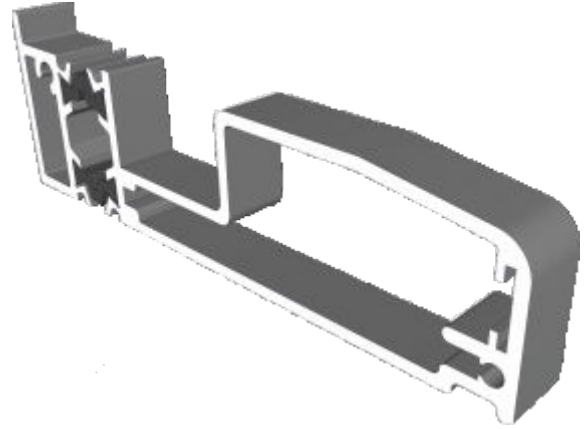

Couplers

AW710 - Hidden Coupler For 58mm Frame

AW709 - Hidden Coupler For 70mm Frame

Cills

AW570 - 96mm Projection Cill

AW542 - 150mm Projection Cill

Cills

AW544 - 190mm Projection Cill