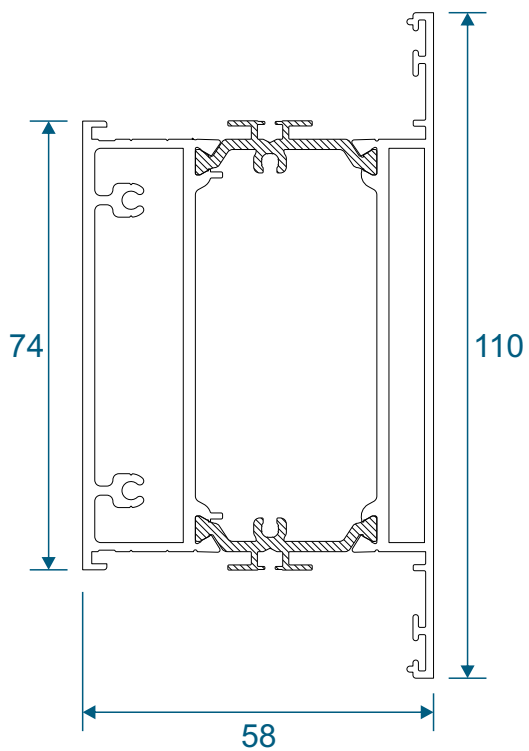

Deep Heads	22
Extensions	23

Posts, Poles and Couplers

90° Corner Posts	24
Circular Posts	25
Bay Poles	26 - 27
Couplers	28 - 29

Outer Frames

AW604 - Slim Equal Leg

AW605 - Standard Equal Leg

AW622 - Standard Direct Fix

Outer Frames

AW608 - Deep Equal Leg

AW623 - Deep Direct Fix

Sash & Beads

AW621 - Sash

AW660 - 28mm Bead

Transoms & Mullions

AW632 - Slim Flat Transom

AW634 - Wide Flat Transom

AW635 - Large Flat Transom

Extensions

AW725 - 20mm Extension For 58mm Frames

AW724 - 20mm Extension For 70mm Frames

AW728 - 40mm Extension For 70mm Frames

Corner Posts

AW721 - 90 Degree Post For 58mm Frame