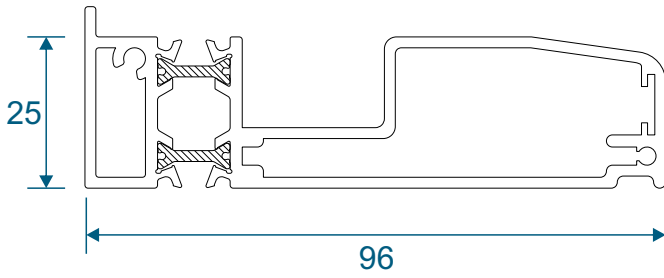

Couplers

AW710 - Hidden Coupler For 58mm Frame

AW709 - Hidden Coupler For 70mm Frame

Cills

AW570 - 96mm Projection Cill

AW542 - 150mm Projection Cill

Cills

AW544 - 190mm Projection Cill