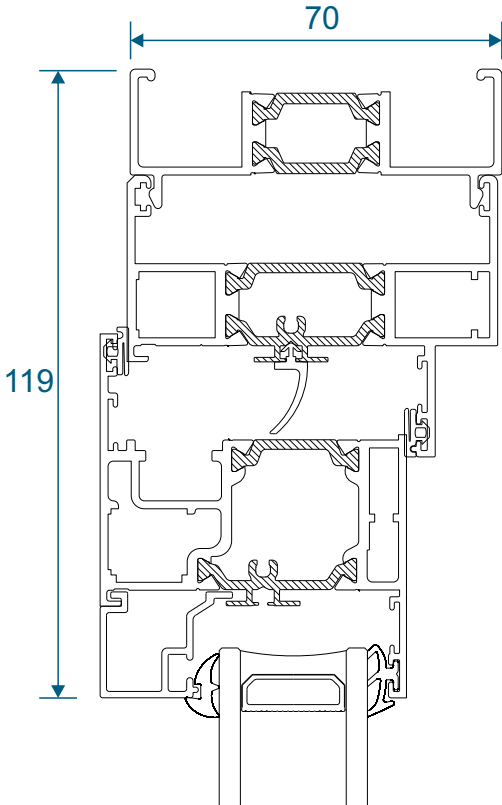

Using AW623

Extensions

20mm Extension On AW604

20mm Extension On AW605

20mm Extension On AW622

40mm Extension On AW622

90° Corner Posts

58mm Corner Post With AW604 Frame

58mm Corner Post With AW605 Frame

70mm Corner Post With AW622 Frame

Circular Poles

AW712 - 120° to 180° 60mm Circular Pole

AW722 - 120° to 180° 70mm Circular Pole

Bay Poles

AW718 - 160° to 180° Pole For 70mm Frames

AW717 - 140° to 160° Pole For 70mm Frames

Bay Poles

AW716 - 120° to 140° Pole For 70mm Frames

AW715 - 100° to 120° Pole For 70mm Frames

Couplers

AW703 - 15mm Coupler For 58mm Frames

AW706 - 26mm Coupler For 58mm Frames