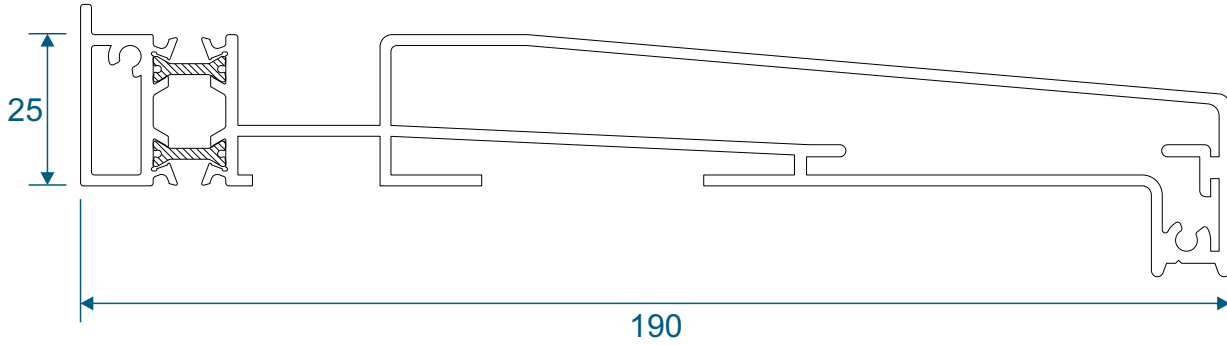

AW716 - 120° to 140° For 70mm Frame

AW715 - 100° to 120° For 70mm Frame

Couplers

AW703 - 15mm Coupler For 58mm Frame

AW706 - 26mm Coupler For 58mm Frame

Couplers

AW702 - 15mm Coupler For 70mm Frame

AW705 - 25mm Coupler For 70mm Frame

Couplers

AW710 - Hidden Coupler For 58mm Frame

AW709 - Hidden Coupler For 70mm Frame

Cills

AW570 - 96mm Projection Cill

AW542 - 150mm Projection Cill

Cills

AW544 - 190mm Projection Cill