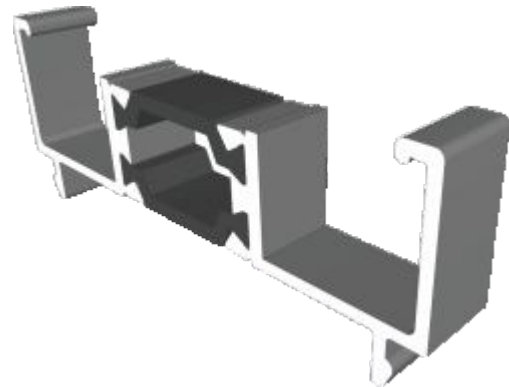

AW634 - Wide Flat Transom

AW635 - Large Flat Transom

Extensions

AW725 - 20mm Extension For 58mm Frames

AW724 - 20mm Extension For 70mm Frames

AW728 - 40mm Extension For 70mm Frames

Corner Posts

AW721 - 90 Degree Post For 58mm Frame

AW720 - 90 Degree Post For 70mm Frame

Circular Bay Poles

AW712 - 60mm Circular Pole

AW722 - 70mm Circular Pole

Bay Poles

AW718 - 160° to 180° For 70mm Frame

AW717 - 140° to 160° For 70mm Frame

Bay Poles