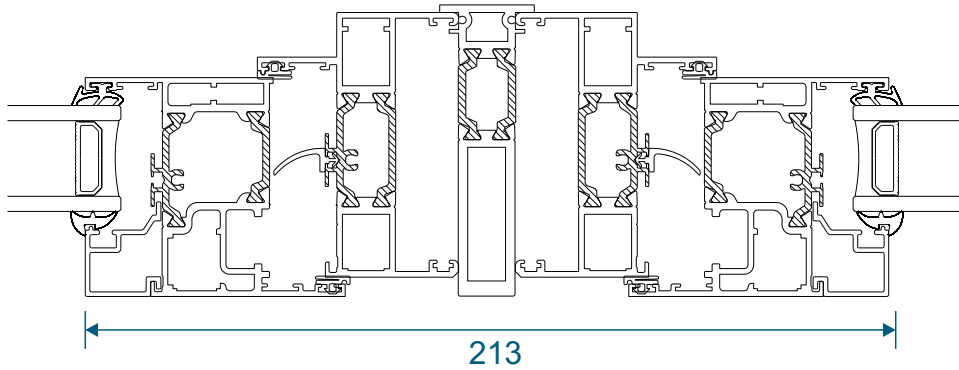

AW702 - 15mm Coupler For 70mm Frames