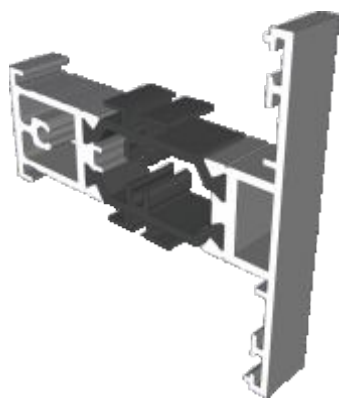

Deep Heads	22
Extensions	23

Posts, Poles and Couplers

90° Corner Posts	24
Circular Posts	25
Bay Poles	26 - 27
Couplers	28 - 29

Outer Frames

AW604 - Slim Equal Leg

AW605 - Standard Equal Leg

AW622 - Standard Direct Fix

Outer Frames

AW608 - Deep Equal Leg

AW623 - Deep Direct Fix

Sash & Beads

AW621 - Sash

AW660 - 28mm Bead

Transoms & Mullions

AW632 - Slim Flat Transom