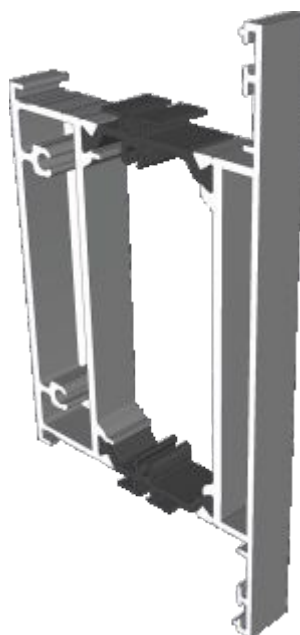

Deep Heads	22
Extensions	23

Posts, Poles and Couplers

90° Corner Posts	24
Circular Posts	25
Bay Poles	26 - 27
Couplers	28 - 29

Outer Frames

AW604 - Slim Equal Leg

AW605 - Standard Equal Leg

AW622 - Standard Direct Fix

Outer Frames

AW608 - Deep Equal Leg

AW623 - Deep Direct Fix

Sash & Beads

AW621 - Sash

AW660 - 28mm Bead

Transoms & Mullions

AW632 - Slim Flat Transom

AW634 - Wide Flat Transom

AW635 - Large Flat Transom

Extensions

AW725 - 20mm Extension For 58mm Frames

AW724 - 20mm Extension For 70mm Frames

AW728 - 40mm Extension For 70mm Frames

Corner Posts

AW721 - 90 Degree Post For 58mm Frame