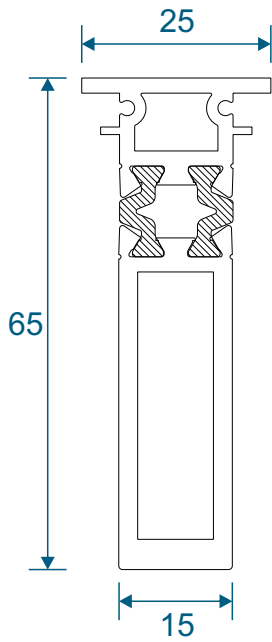

AW720 - 90 Degree Post For 70mm Frame

Circular Bay Poles

AW712 - 60mm Circular Pole

AW722 - 70mm Circular Pole

Bay Poles

AW718 - 160° to 180° For 70mm Frame

AW717 - 140° to 160° For 70mm Frame

Bay Poles

AW716 - 120° to 140° For 70mm Frame

AW715 - 100° to 120° For 70mm Frame

Couplers

AW703 - 15mm Coupler For 58mm Frame

AW706 - 26mm Coupler For 58mm Frame

Couplers

AW702 - 15mm Coupler For 70mm Frame

AW705 - 25mm Coupler For 70mm Frame

Couplers

AW710 - Hidden Coupler For 58mm Frame

AW709 - Hidden Coupler For 70mm Frame

Cills

AW570 - 96mm Projection Cill

AW542 - 150mm Projection Cill

Cills

AW544 - 190mm Projection Cill

58mm Corner Post With AW605 Frame

70mm Corner Post With AW622 Frame

Circular Poles

AW712 - 120° to 180° 60mm Circular Pole

AW722 - 120° to 180° 70mm Circular Pole

Bay Poles

AW718 - 160° to 180° Pole For 70mm Frames