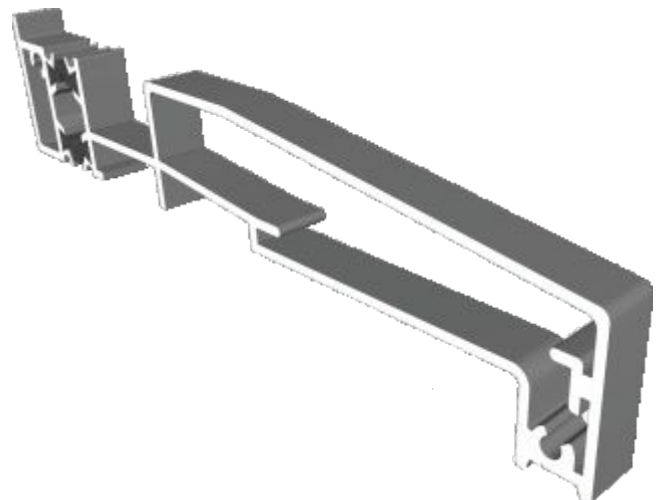

Couplers

AW710 - Hidden Coupler For 58mm Frame

AW709 - Hidden Coupler For 70mm Frame

Cills

AW570 - 96mm Projection Cill

AW542 - 150mm Projection Cill

Cills

AW544 - 190mm Projection Cill