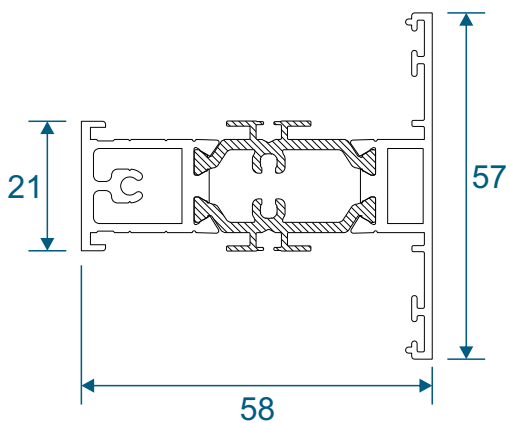

Deep Heads	22
Extensions	23

Posts, Poles and Couplers

90° Corner Posts	24
Circular Posts	25
Bay Poles	26 - 27
Couplers	28 - 29

Outer Frames

AW604 - Slim Equal Leg

AW605 - Standard Equal Leg

AW622 - Standard Direct Fix

Outer Frames

AW608 - Deep Equal Leg

AW623 - Deep Direct Fix

Sash & Beads

AW621 - Sash

AW660 - 28mm Bead

Transoms & Mullions

AW632 - Slim Flat Transom