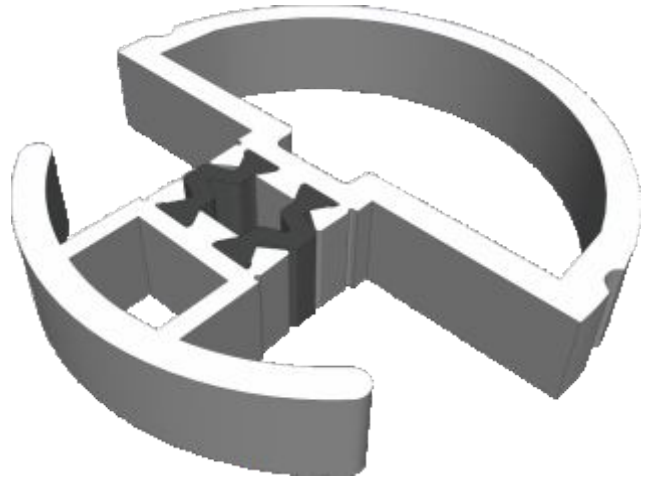

Outer Frames

AW608 - Deep Equal Leg

AW623 - Deep Direct Fix

Sash & Beads

AW621 - Sash

AW660 - 28mm Bead

Transoms & Mullions

AW632 - Slim Flat Transom

AW634 - Wide Flat Transom

AW635 - Large Flat Transom

Extensions

AW725 - 20mm Extension For 58mm Frames

AW724 - 20mm Extension For 70mm Frames

AW728 - 40mm Extension For 70mm Frames

Corner Posts

AW721 - 90 Degree Post For 58mm Frame

AW720 - 90 Degree Post For 70mm Frame

Circular Bay Poles

AW712 - 60mm Circular Pole

AW722 - 70mm Circular Pole

Bay Poles

AW718 - 160° to 180° For 70mm Frame

AW717 - 140° to 160° For 70mm Frame

Bay Poles