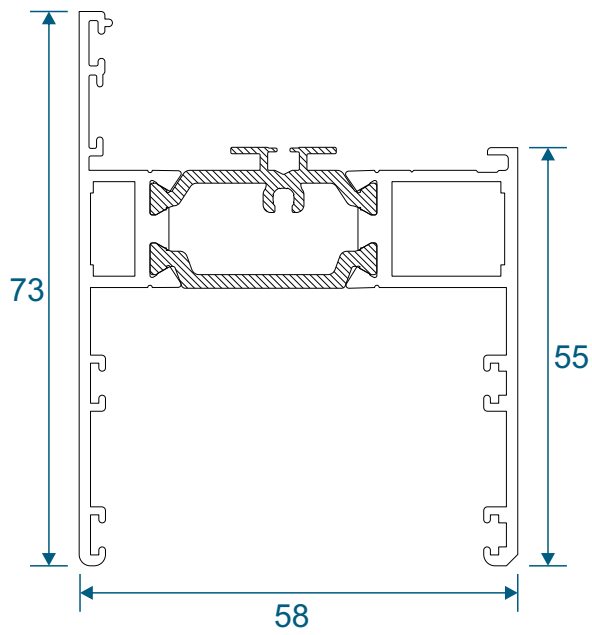

Outer Frames

AW608 - Deep Equal Leg