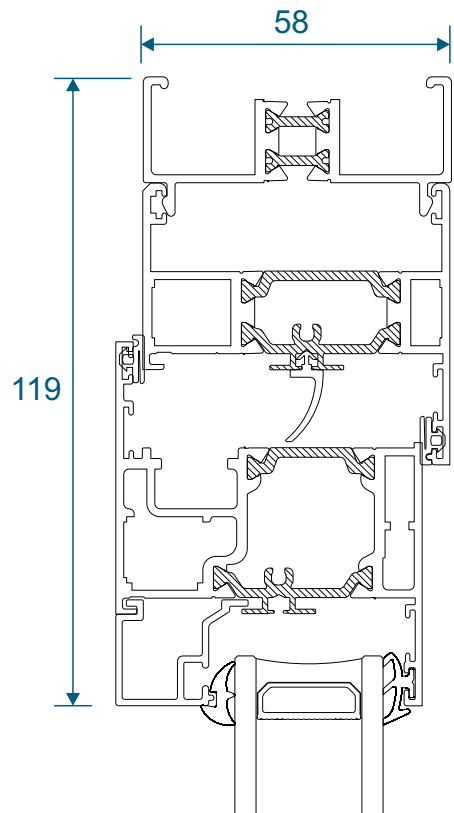

Using AW623

Extensions

20mm Extension On AW604

20mm Extension On AW605

20mm Extension On AW622

40mm Extension On AW622

90° Corner Posts

58mm Corner Post With AW604 Frame

58mm Corner Post With AW605 Frame

70mm Corner Post With AW622 Frame

Circular Poles

AW712 - 120° to 180° 60mm Circular Pole

AW722 - 120° to 180° 70mm Circular Pole

Bay Poles

AW718 - 160° to 180° Pole For 70mm Frames

AW717 - 140° to 160° Pole For 70mm Frames

Bay Poles

AW716 - 120° to 140° Pole For 70mm Frames

AW715 - 100° to 120° Pole For 70mm Frames

Couplers

AW703 - 15mm Coupler For 58mm Frames

AW706 - 26mm Coupler For 58mm Frames