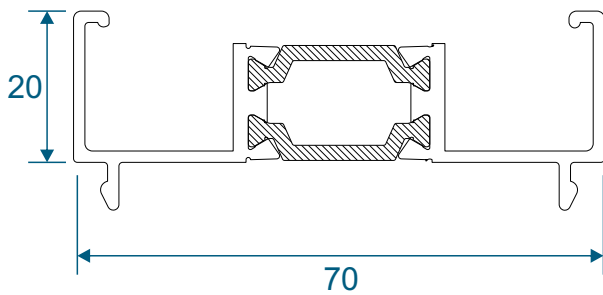

AW634 - Wide Flat Transom

AW635 - Large Flat Transom

Extensions

AW725 - 20mm Extension For 58mm Frames

AW724 - 20mm Extension For 70mm Frames

AW728 - 40mm Extension For 70mm Frames

Corner Posts

AW721 - 90 Degree Post For 58mm Frame

AW720 - 90 Degree Post For 70mm Frame

Circular Bay Poles

AW712 - 60mm Circular Pole

AW722 - 70mm Circular Pole

Bay Poles

AW718 - 160° to 180° For 70mm Frame

AW717 - 140° to 160° For 70mm Frame

Bay Poles