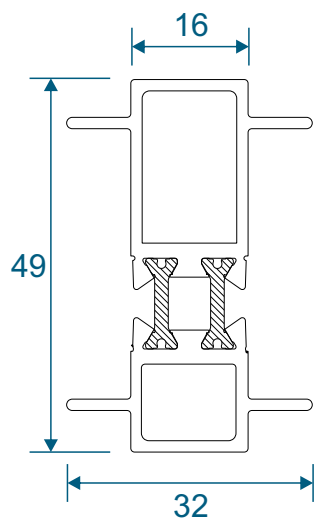

AW720 - 90 Degree Post For 70mm Frame

Circular Bay Poles

AW712 - 60mm Circular Pole

AW722 - 70mm Circular Pole

Bay Poles

AW718 - 160° to 180° For 70mm Frame

AW717 - 140° to 160° For 70mm Frame

Bay Poles

AW716 - 120° to 140° For 70mm Frame

AW715 - 100° to 120° For 70mm Frame

Couplers

AW703 - 15mm Coupler For 58mm Frame

AW706 - 26mm Coupler For 58mm Frame

Couplers

AW702 - 15mm Coupler For 70mm Frame

AW705 - 25mm Coupler For 70mm Frame

Couplers

AW710 - Hidden Coupler For 58mm Frame

AW709 - Hidden Coupler For 70mm Frame

Cills

AW570 - 96mm Projection Cill

AW542 - 150mm Projection Cill

Cills

AW544 - 190mm Projection Cill

58mm Corner Post With AW605 Frame

70mm Corner Post With AW622 Frame

Circular Poles

AW712 - 120° to 180° 60mm Circular Pole

AW722 - 120° to 180° 70mm Circular Pole

Bay Poles

AW718 - 160° to 180° Pole For 70mm Frames