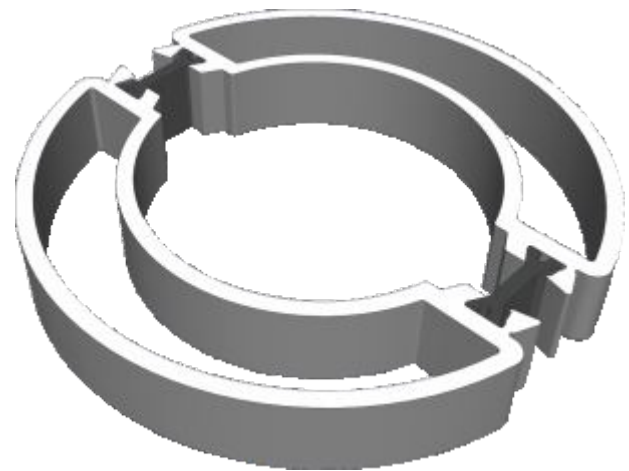

AW720 - 90 Degree Post For 70mm Frame

Circular Bay Poles

AW712 - 60mm Circular Pole

AW722 - 70mm Circular Pole

Bay Poles

AW718 - 160° to 180° For 70mm Frame

AW717 - 140° to 160° For 70mm Frame

Bay Poles

AW716 - 120° to 140° For 70mm Frame

AW715 - 100° to 120° For 70mm Frame

Couplers

AW703 - 15mm Coupler For 58mm Frame

AW706 - 26mm Coupler For 58mm Frame

Couplers

AW702 - 15mm Coupler For 70mm Frame

AW705 - 25mm Coupler For 70mm Frame