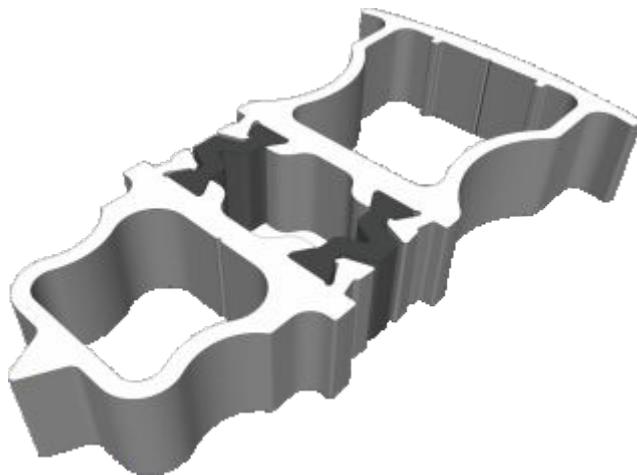

AW720 - 90 Degree Post For 70mm Frame

Circular Bay Poles

AW712 - 60mm Circular Pole

AW722 - 70mm Circular Pole

Bay Poles

AW718 - 160° to 180° For 70mm Frame

AW717 - 140° to 160° For 70mm Frame

Bay Poles