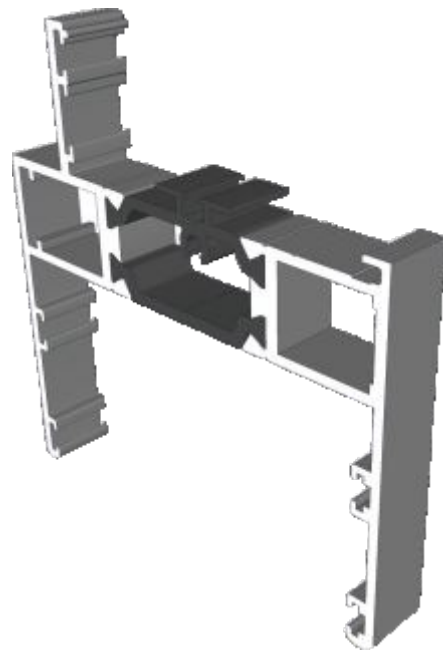

Premium Tilt & Turns

Section Identification Guide

DURATION
WINDOWS

Contents

Profiles

Outer Frames	3 - 4
Sash & Beads	5
Transoms & Mullions	6
Extensions	7
Corner Posts	8
Circular Bay Poles	9
Bay Poles	10 - 11
Couplers	12 - 14
Cills	15 - 16

Deep Heads	22
Extensions	23

Posts, Poles and Couplers

90° Corner Posts	24
Circular Posts	25
Bay Poles	26 - 27
Couplers	28 - 29

Outer Frames

AW604 - Slim Equal Leg

AW605 - Standard Equal Leg

AW622 - Standard Direct Fix

Outer Frames

AW608 - Deep Equal Leg

AW623 - Deep Direct Fix

Sash & Beads

AW621 - Sash

AW660 - 28mm Bead

Transoms & Mullions

AW632 - Slim Flat Transom