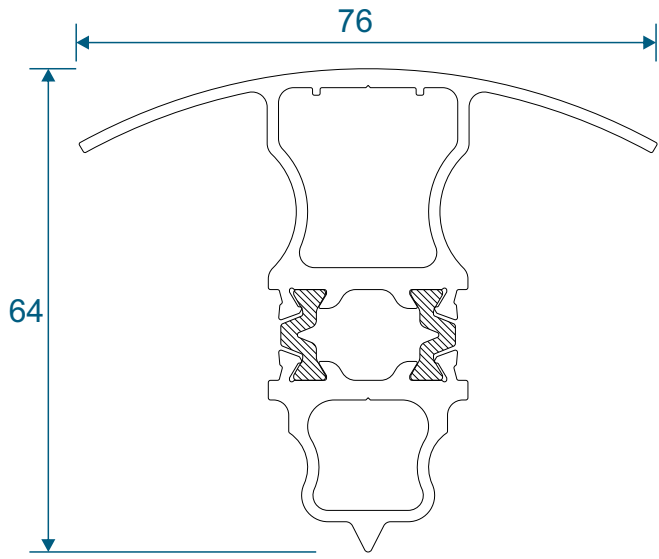

AW634 - Wide Flat Transom

AW635 - Large Flat Transom

Extensions

AW725 - 20mm Extension For 58mm Frames

AW724 - 20mm Extension For 70mm Frames

AW728 - 40mm Extension For 70mm Frames

Corner Posts

AW721 - 90 Degree Post For 58mm Frame

AW720 - 90 Degree Post For 70mm Frame

Circular Bay Poles

AW712 - 60mm Circular Pole

AW722 - 70mm Circular Pole

Bay Poles

AW718 - 160° to 180° For 70mm Frame

AW717 - 140° to 160° For 70mm Frame

Bay Poles

AW716 - 120° to 140° For 70mm Frame

AW715 - 100° to 120° For 70mm Frame

Couplers

AW703 - 15mm Coupler For 58mm Frame

AW706 - 26mm Coupler For 58mm Frame

Couplers

AW702 - 15mm Coupler For 70mm Frame

AW705 - 25mm Coupler For 70mm Frame