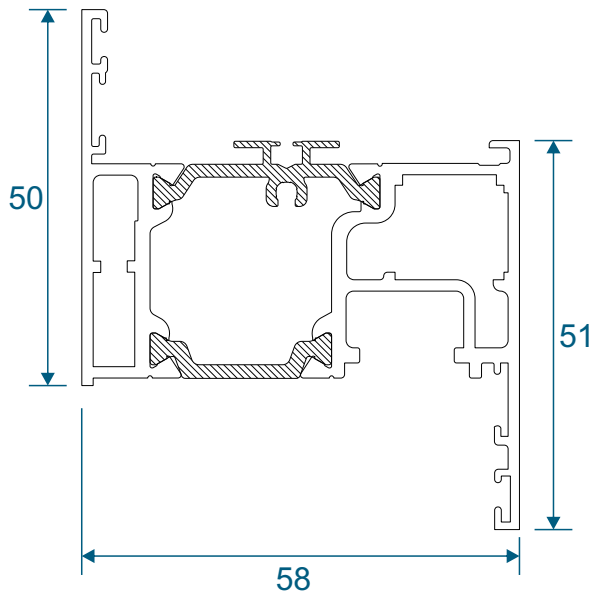

Deep Heads	22
Extensions	23

Posts, Poles and Couplers

90° Corner Posts	24
Circular Posts	25
Bay Poles	26 - 27
Couplers	28 - 29

Outer Frames

AW604 - Slim Equal Leg

AW605 - Standard Equal Leg

AW622 - Standard Direct Fix

Outer Frames

AW608 - Deep Equal Leg

AW623 - Deep Direct Fix

Sash & Beads

AW621 - Sash

AW660 - 28mm Bead

Transoms & Mullions

AW632 - Slim Flat Transom

AW634 - Wide Flat Transom

AW635 - Large Flat Transom

Extensions

AW725 - 20mm Extension For 58mm Frames

AW724 - 20mm Extension For 70mm Frames

AW728 - 40mm Extension For 70mm Frames

Corner Posts

AW721 - 90 Degree Post For 58mm Frame