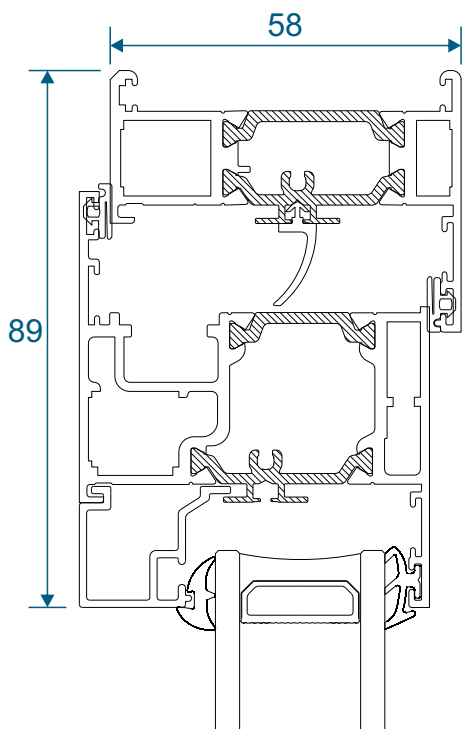

Using Frame AW604

Head, Jamb & Cill