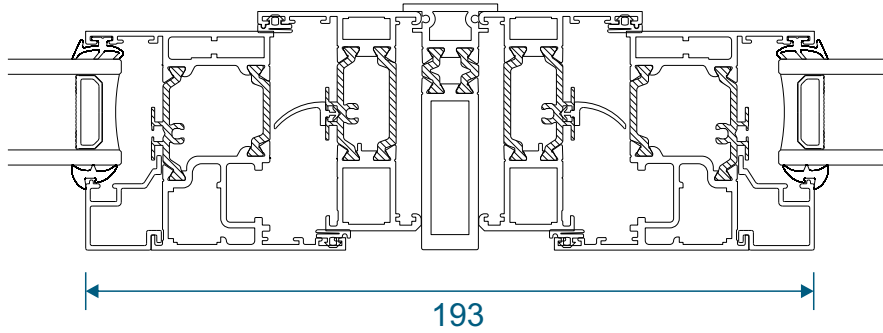

58mm Corner Post With AW605 Frame

70mm Corner Post With AW622 Frame

Circular Poles

AW712 - 120° to 180° 60mm Circular Pole

AW722 - 120° to 180° 70mm Circular Pole

Bay Poles

AW718 - 160° to 180° Pole For 70mm Frames

AW717 - 140° to 160° Pole For 70mm Frames

Bay Poles

AW716 - 120° to 140° Pole For 70mm Frames

AW715 - 100° to 120° Pole For 70mm Frames

Couplers

AW703 - 15mm Coupler For 58mm Frames

AW706 - 26mm Coupler For 58mm Frames