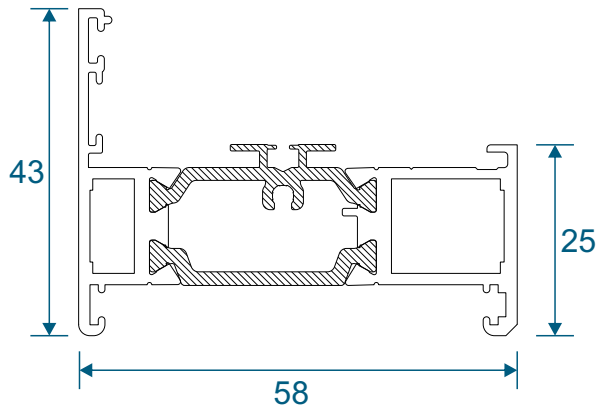

Premium Tilt & Turns

Section Identification Guide

DURATION
WINDOWS

Contents

Profiles

Outer Frames	3 - 4
Sash & Beads	5
Transoms & Mullions	6
Extensions	7
Corner Posts	8
Circular Bay Poles	9
Bay Poles	10 - 11
Couplers	12 - 14
Cills	15 - 16

Head, Jamb and Cill Combinations

Using Frame AW604	17
Using Frame AW605	18
Using Frame AW622	19

Transoms and Mullion Combinations

Fixed Next To Opener	20
Opener Next To Opener	21

Trickle Vents and Extensions

Deep Heads	22
Extensions	23

Posts, Poles and Couplers

90° Corner Posts	24
Circular Posts	25
Bay Poles	26 - 27
Couplers	28 - 29

Outer Frames

AW604 - Slim Equal Leg

AW605 - Standard Equal Leg

AW622 - Standard Direct Fix