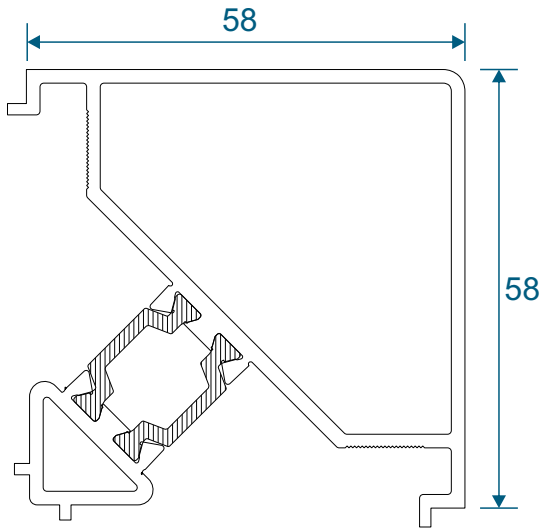

AW634 - Wide Flat Transom

AW635 - Large Flat Transom

Extensions

AW725 - 20mm Extension For 58mm Frames

AW724 - 20mm Extension For 70mm Frames

AW728 - 40mm Extension For 70mm Frames

Corner Posts

AW721 - 90 Degree Post For 58mm Frame

AW720 - 90 Degree Post For 70mm Frame

Circular Bay Poles

AW712 - 60mm Circular Pole

AW722 - 70mm Circular Pole

Bay Poles

AW718 - 160° to 180° For 70mm Frame

AW717 - 140° to 160° For 70mm Frame

Bay Poles

58mm Corner Post With AW605 Frame

70mm Corner Post With AW622 Frame

Circular Poles

AW712 - 120° to 180° 60mm Circular Pole

AW722 - 120° to 180° 70mm Circular Pole

Bay Poles

AW718 - 160° to 180° Pole For 70mm Frames