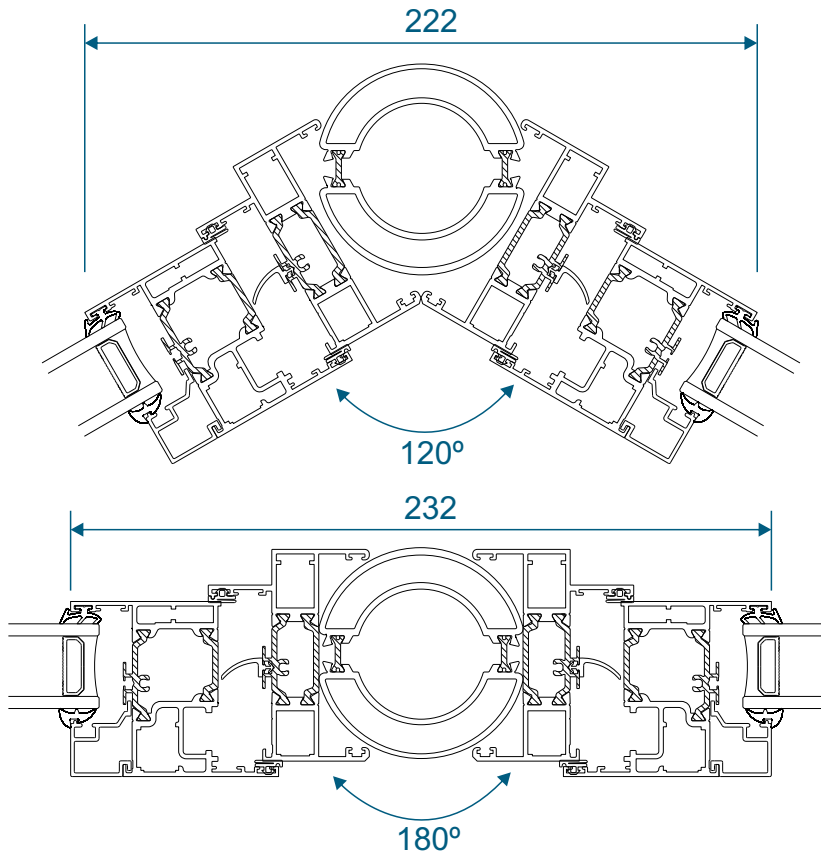

Using AW623

Extensions

20mm Extension On AW604

20mm Extension On AW605

20mm Extension On AW622

40mm Extension On AW622

90° Corner Posts

58mm Corner Post With AW604 Frame

58mm Corner Post With AW605 Frame

70mm Corner Post With AW622 Frame

Circular Poles

AW712 - 120° to 180° 60mm Circular Pole

AW722 - 120° to 180° 70mm Circular Pole

Bay Poles

AW718 - 160° to 180° Pole For 70mm Frames

AW717 - 140° to 160° Pole For 70mm Frames

Bay Poles

AW716 - 120° to 140° Pole For 70mm Frames

AW715 - 100° to 120° Pole For 70mm Frames

Couplers

AW703 - 15mm Coupler For 58mm Frames

AW706 - 26mm Coupler For 58mm Frames