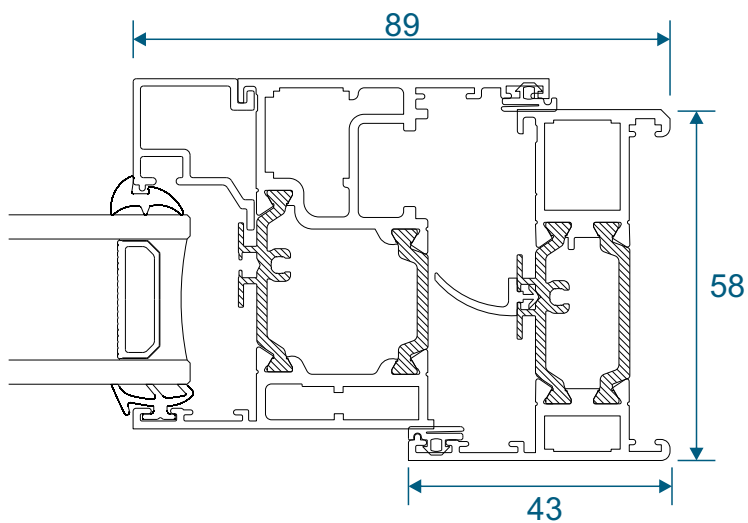

Using Frame AW604

Head, Jamb & Cill