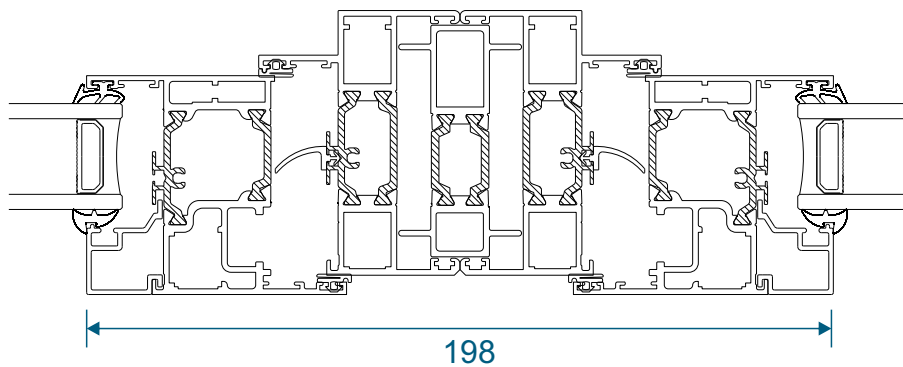

58mm Corner Post With AW605 Frame

70mm Corner Post With AW622 Frame

Circular Poles

AW712 - 120° to 180° 60mm Circular Pole

AW722 - 120° to 180° 70mm Circular Pole

Bay Poles

AW718 - 160° to 180° Pole For 70mm Frames

AW717 - 140° to 160° Pole For 70mm Frames

Bay Poles

AW716 - 120° to 140° Pole For 70mm Frames

AW715 - 100° to 120° Pole For 70mm Frames

Couplers

AW703 - 15mm Coupler For 58mm Frames

AW706 - 26mm Coupler For 58mm Frames

AW702 - 15mm Coupler For 70mm Frames

AW705 - 26mm Coupler For 70mm Frames

Hidden Couplers

AW710 - Hidden Coupler For 58mm Frames

AW709 - Hidden Coupler For 70mm Frames

Main Office & Factory

Units 4-5, t: 01268 681612 (15 lines)
Charfleets Road, f: 01268 510058
Canvey Island, e: sales@duration.co.uk
Essex. SS8 0PQ w: www.duration.co.uk