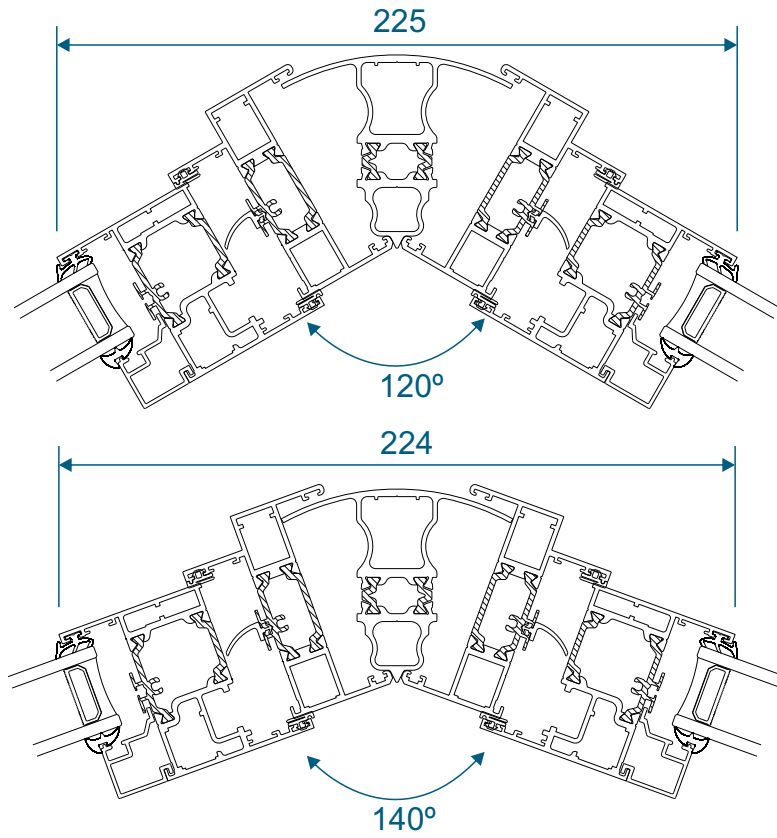

Using AW623

Extensions

20mm Extension On AW604

20mm Extension On AW605

20mm Extension On AW622

40mm Extension On AW622

90° Corner Posts

58mm Corner Post With AW604 Frame

58mm Corner Post With AW605 Frame

70mm Corner Post With AW622 Frame

Circular Poles

AW712 - 120° to 180° 60mm Circular Pole

AW722 - 120° to 180° 70mm Circular Pole

Bay Poles

AW718 - 160° to 180° Pole For 70mm Frames

AW717 - 140° to 160° Pole For 70mm Frames

Bay Poles

AW716 - 120° to 140° Pole For 70mm Frames

AW715 - 100° to 120° Pole For 70mm Frames

Couplers

AW703 - 15mm Coupler For 58mm Frames

AW706 - 26mm Coupler For 58mm Frames