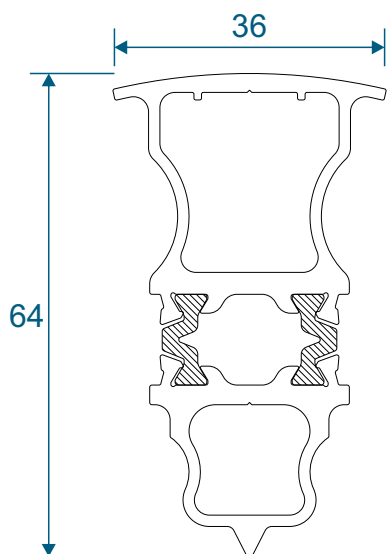

AW634 - Wide Flat Transom

AW635 - Large Flat Transom

Extensions

AW725 - 20mm Extension For 58mm Frames

AW724 - 20mm Extension For 70mm Frames

AW728 - 40mm Extension For 70mm Frames

Corner Posts

AW721 - 90 Degree Post For 58mm Frame

AW720 - 90 Degree Post For 70mm Frame

Circular Bay Poles

AW712 - 60mm Circular Pole

AW722 - 70mm Circular Pole

Bay Poles

AW718 - 160° to 180° For 70mm Frame

AW717 - 140° to 160° For 70mm Frame

Bay Poles

AW716 - 120° to 140° For 70mm Frame

AW715 - 100° to 120° For 70mm Frame

Couplers

AW703 - 15mm Coupler For 58mm Frame

AW706 - 26mm Coupler For 58mm Frame

Couplers

AW702 - 15mm Coupler For 70mm Frame

AW705 - 25mm Coupler For 70mm Frame