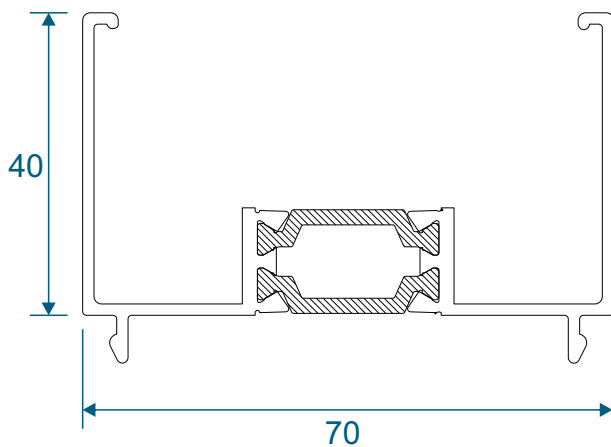

AW634 - Wide Flat Transom

AW635 - Large Flat Transom

Extensions

AW725 - 20mm Extension For 58mm Frames

AW724 - 20mm Extension For 70mm Frames

AW728 - 40mm Extension For 70mm Frames

Corner Posts

AW721 - 90 Degree Post For 58mm Frame

AW720 - 90 Degree Post For 70mm Frame

Circular Bay Poles

AW712 - 60mm Circular Pole

AW722 - 70mm Circular Pole

Bay Poles

AW718 - 160° to 180° For 70mm Frame

AW717 - 140° to 160° For 70mm Frame

Bay Poles