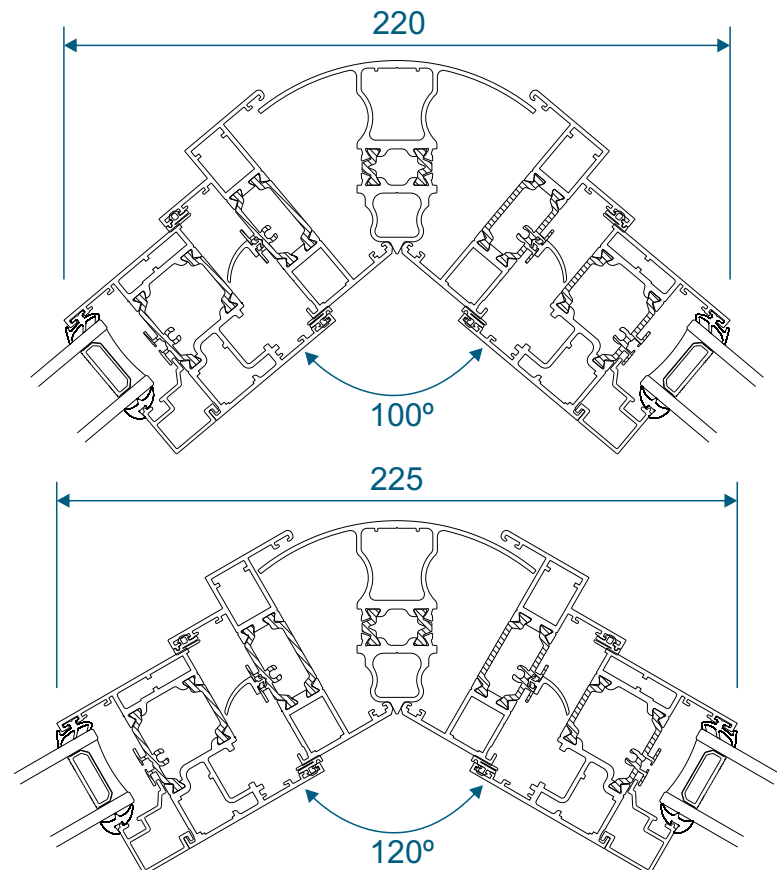

AW720 - 90 Degree Post For 70mm Frame

Circular Bay Poles

AW712 - 60mm Circular Pole

AW722 - 70mm Circular Pole

Bay Poles

AW718 - 160° to 180° For 70mm Frame

AW717 - 140° to 160° For 70mm Frame

Bay Poles

Using AW623

Extensions

20mm Extension On AW604

20mm Extension On AW605

20mm Extension On AW622

40mm Extension On AW622

90° Corner Posts

58mm Corner Post With AW604 Frame

58mm Corner Post With AW605 Frame

70mm Corner Post With AW622 Frame

Circular Poles

AW712 - 120° to 180° 60mm Circular Pole

AW722 - 120° to 180° 70mm Circular Pole

Bay Poles

AW718 - 160° to 180° Pole For 70mm Frames

AW717 - 140° to 160° Pole For 70mm Frames

Bay Poles

AW716 - 120° to 140° Pole For 70mm Frames

AW715 - 100° to 120° Pole For 70mm Frames

Couplers

AW703 - 15mm Coupler For 58mm Frames

AW706 - 26mm Coupler For 58mm Frames