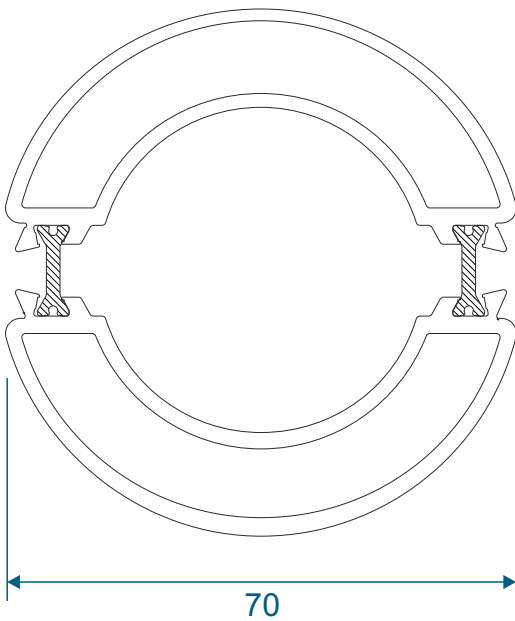

AW720 - 90 Degree Post For 70mm Frame

Circular Bay Poles

AW712 - 60mm Circular Pole

AW722 - 70mm Circular Pole

Bay Poles

AW718 - 160° to 180° For 70mm Frame

AW717 - 140° to 160° For 70mm Frame

Bay Poles

AW716 - 120° to 140° For 70mm Frame

AW715 - 100° to 120° For 70mm Frame

Couplers

AW703 - 15mm Coupler For 58mm Frame

AW706 - 26mm Coupler For 58mm Frame

Couplers

AW702 - 15mm Coupler For 70mm Frame

AW705 - 25mm Coupler For 70mm Frame