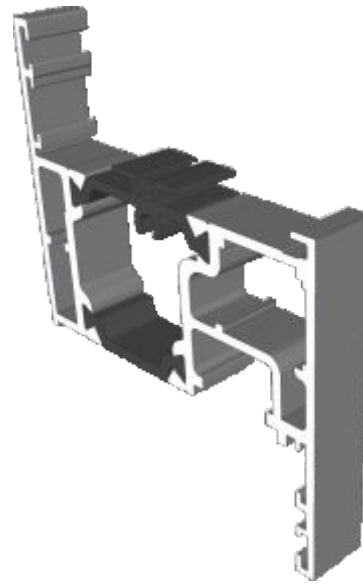

Deep Heads	22
Extensions	23

Posts, Poles and Couplers

90° Corner Posts	24
Circular Posts	25
Bay Poles	26 - 27
Couplers	28 - 29

Outer Frames

AW604 - Slim Equal Leg

AW605 - Standard Equal Leg

AW622 - Standard Direct Fix

Outer Frames

AW608 - Deep Equal Leg

AW623 - Deep Direct Fix

Sash & Beads

AW621 - Sash

AW660 - 28mm Bead

Transoms & Mullions

AW632 - Slim Flat Transom