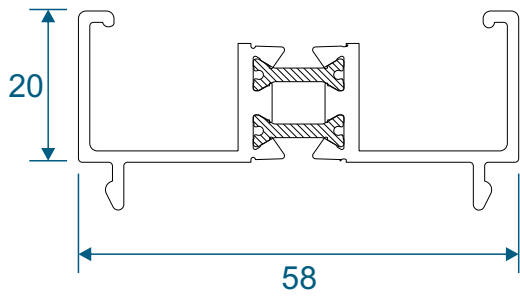

AW634 - Wide Flat Transom

AW635 - Large Flat Transom

Extensions

AW725 - 20mm Extension For 58mm Frames

AW724 - 20mm Extension For 70mm Frames

AW728 - 40mm Extension For 70mm Frames

Corner Posts

AW721 - 90 Degree Post For 58mm Frame

AW720 - 90 Degree Post For 70mm Frame

Circular Bay Poles

AW712 - 60mm Circular Pole

AW722 - 70mm Circular Pole

Bay Poles

AW718 - 160° to 180° For 70mm Frame

AW717 - 140° to 160° For 70mm Frame

Bay Poles