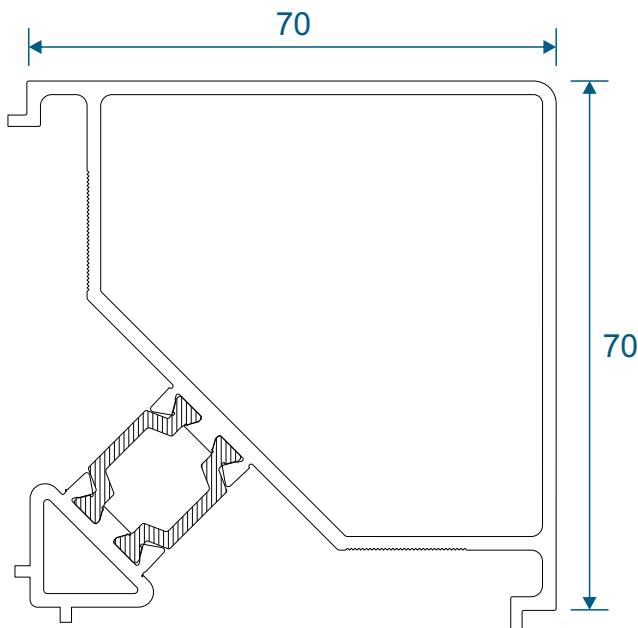

AW634 - Wide Flat Transom

AW635 - Large Flat Transom

Extensions

AW725 - 20mm Extension For 58mm Frames

AW724 - 20mm Extension For 70mm Frames

AW728 - 40mm Extension For 70mm Frames

Corner Posts

AW721 - 90 Degree Post For 58mm Frame

AW720 - 90 Degree Post For 70mm Frame

Circular Bay Poles

AW712 - 60mm Circular Pole

AW722 - 70mm Circular Pole

Bay Poles

AW718 - 160° to 180° For 70mm Frame

AW717 - 140° to 160° For 70mm Frame

Bay Poles