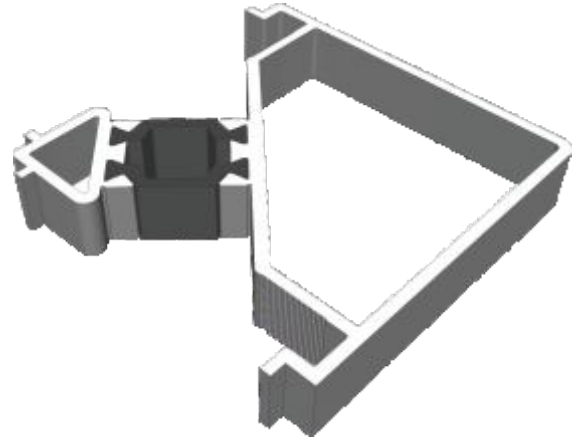

AW634 - Wide Flat Transom

AW635 - Large Flat Transom

Extensions

AW725 - 20mm Extension For 58mm Frames

AW724 - 20mm Extension For 70mm Frames

AW728 - 40mm Extension For 70mm Frames

Corner Posts

AW721 - 90 Degree Post For 58mm Frame