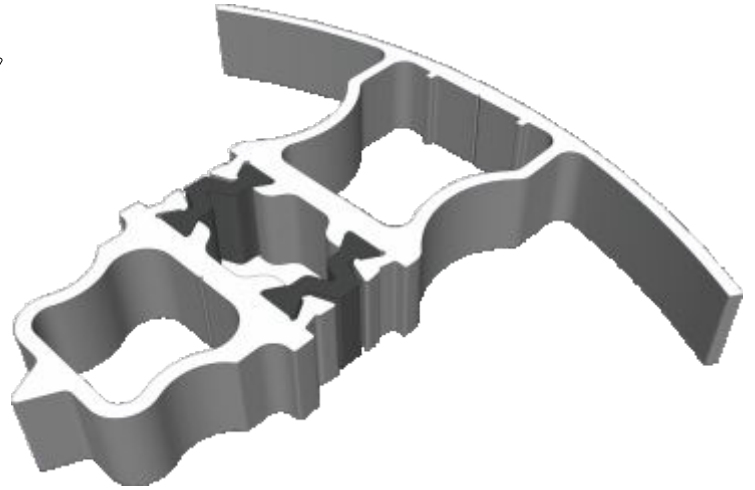

Bay Poles

AW716 - 120° to 140° For 70mm Frame