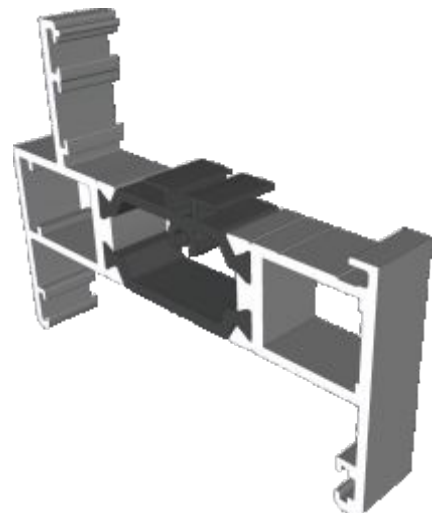

Deep Heads	22
Extensions	23

Posts, Poles and Couplers

90° Corner Posts	24
Circular Posts	25
Bay Poles	26 - 27
Couplers	28 - 29

Outer Frames

AW604 - Slim Equal Leg

AW605 - Standard Equal Leg

AW622 - Standard Direct Fix

Outer Frames

AW608 - Deep Equal Leg

AW623 - Deep Direct Fix

Sash & Beads

AW621 - Sash

AW660 - 28mm Bead

Transoms & Mullions

AW632 - Slim Flat Transom