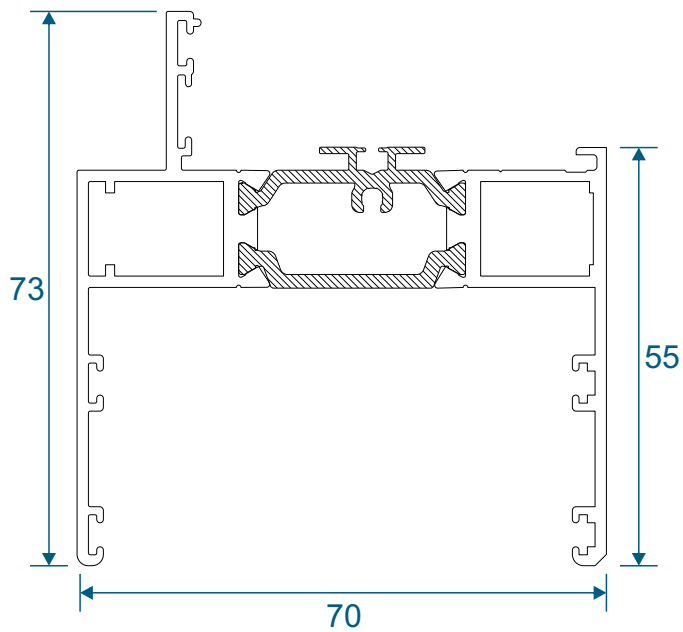

AW623 - Deep Direct Fix