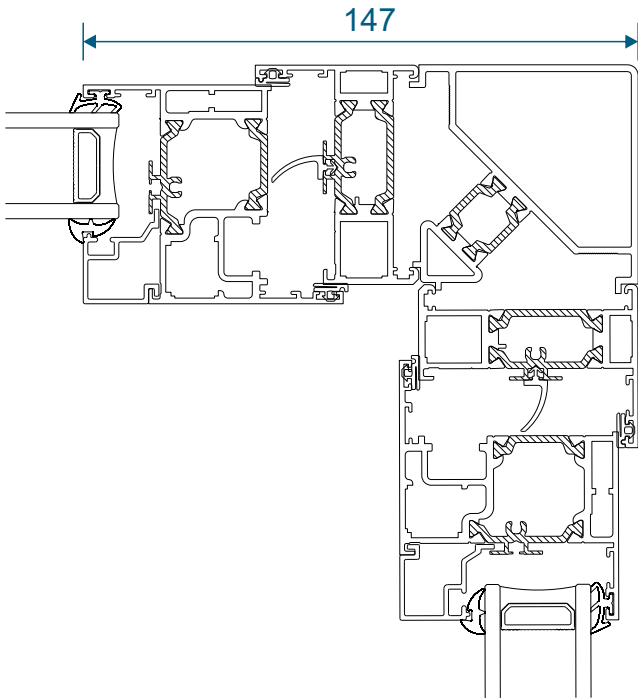

Using AW623

Extensions

20mm Extension On AW604

20mm Extension On AW605

20mm Extension On AW622

40mm Extension On AW622

90° Corner Posts

58mm Corner Post With AW604 Frame

58mm Corner Post With AW605 Frame

70mm Corner Post With AW622 Frame

Circular Poles

AW712 - 120° to 180° 60mm Circular Pole

AW722 - 120° to 180° 70mm Circular Pole

Bay Poles

AW718 - 160° to 180° Pole For 70mm Frames

AW717 - 140° to 160° Pole For 70mm Frames

Bay Poles

AW716 - 120° to 140° Pole For 70mm Frames

AW715 - 100° to 120° Pole For 70mm Frames

Couplers

AW703 - 15mm Coupler For 58mm Frames

AW706 - 26mm Coupler For 58mm Frames