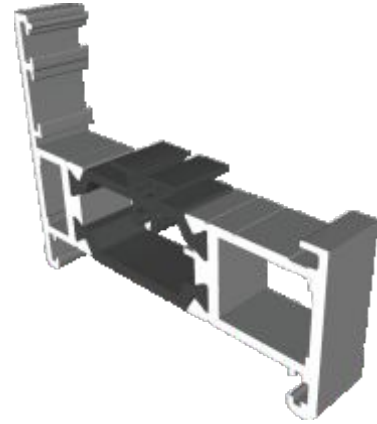

Premium Tilt & Turns

Section Identification Guide

DURATION
WINDOWS

Contents

Profiles

Outer Frames	3 - 4
Sash & Beads	5
Transoms & Mullions	6
Extensions	7
Corner Posts	8
Circular Bay Poles	9
Bay Poles	10 - 11
Couplers	12 - 14
Cills	15 - 16

Head, Jamb and Cill Combinations

Using Frame AW604	17
Using Frame AW605	18
Using Frame AW622	19

Transoms and Mullion Combinations

Fixed Next To Opener	20
Opener Next To Opener	21

Trickle Vents and Extensions

Deep Heads	22
Extensions	23

Posts, Poles and Couplers

90° Corner Posts	24
Circular Posts	25
Bay Poles	26 - 27
Couplers	28 - 29

Outer Frames

AW604 - Slim Equal Leg

AW605 - Standard Equal Leg

AW622 - Standard Direct Fix