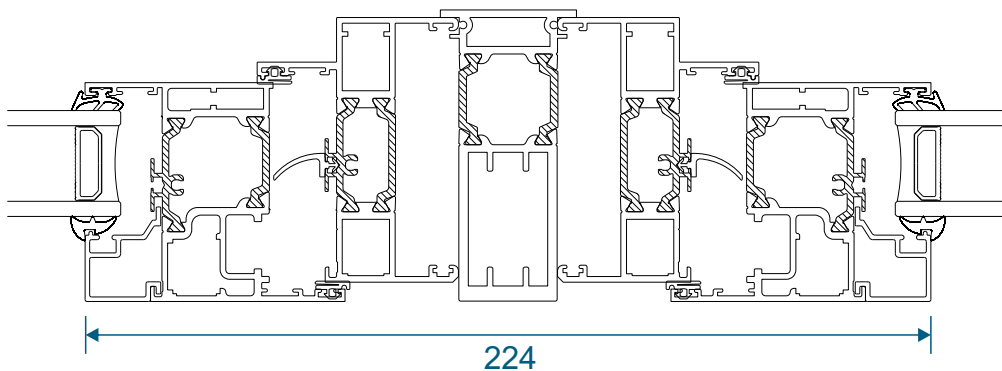

AW705 - 26mm Coupler For 70mm Frames