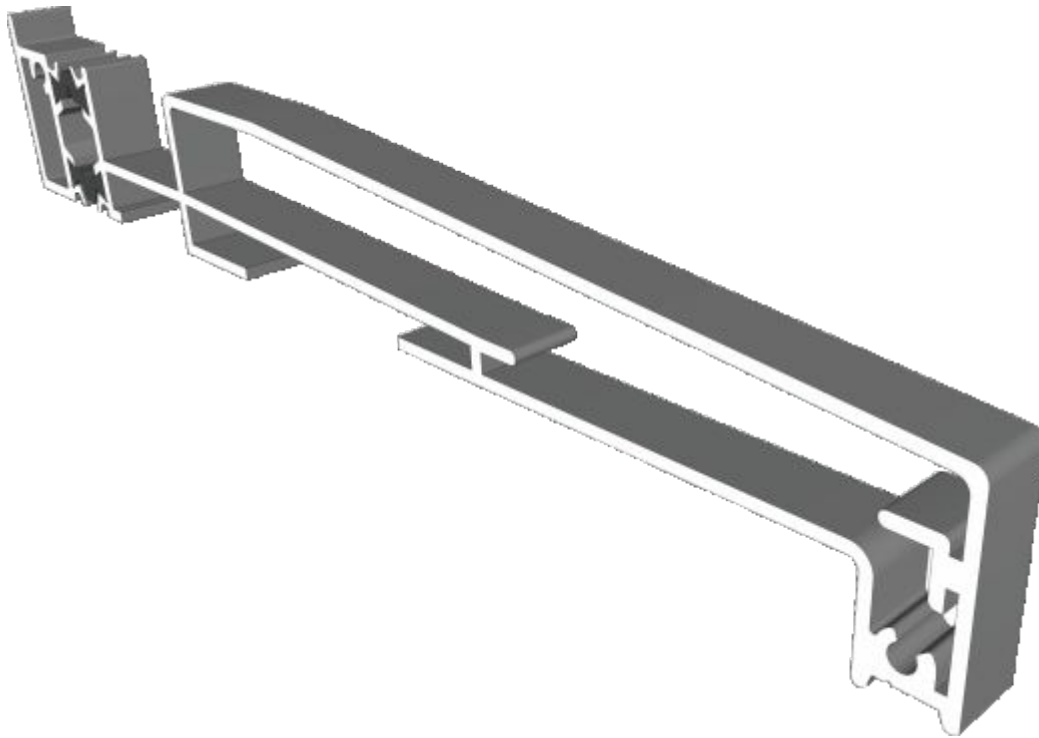

Couplers

AW710 - Hidden Coupler For 58mm Frame

AW709 - Hidden Coupler For 70mm Frame

Cills

AW570 - 96mm Projection Cill

AW542 - 150mm Projection Cill

Cills

AW544 - 190mm Projection Cill