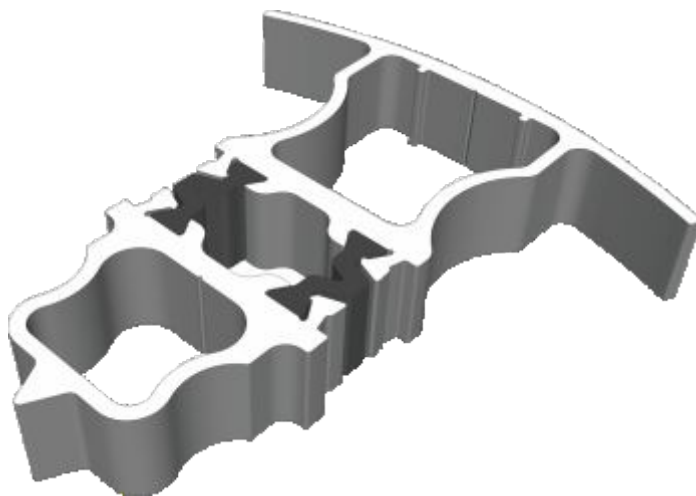

AW720 - 90 Degree Post For 70mm Frame

Circular Bay Poles

AW712 - 60mm Circular Pole

AW722 - 70mm Circular Pole

Bay Poles

AW718 - 160° to 180° For 70mm Frame

AW717 - 140° to 160° For 70mm Frame

Bay Poles