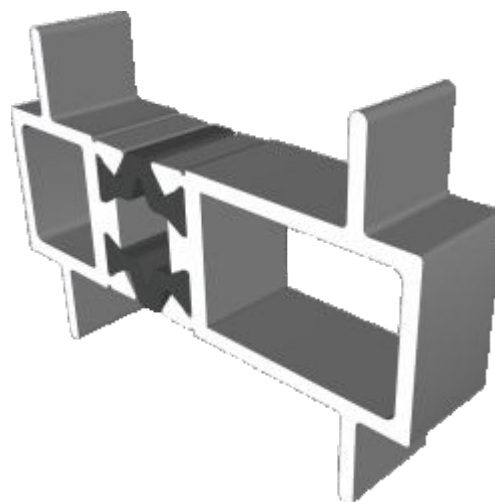

Couplers

AW710 - Hidden Coupler For 58mm Frame