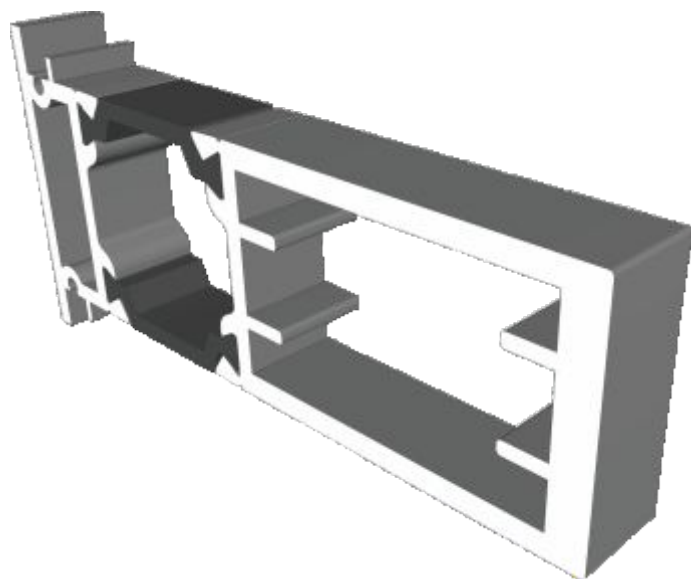

AW716 - 120° to 140° For 70mm Frame

AW715 - 100° to 120° For 70mm Frame

Couplers

AW703 - 15mm Coupler For 58mm Frame

AW706 - 26mm Coupler For 58mm Frame

Couplers

AW702 - 15mm Coupler For 70mm Frame

AW705 - 25mm Coupler For 70mm Frame