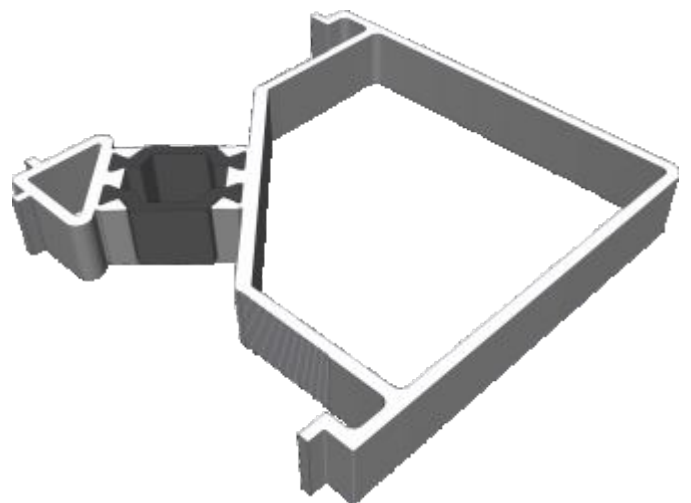

AW720 - 90 Degree Post For 70mm Frame