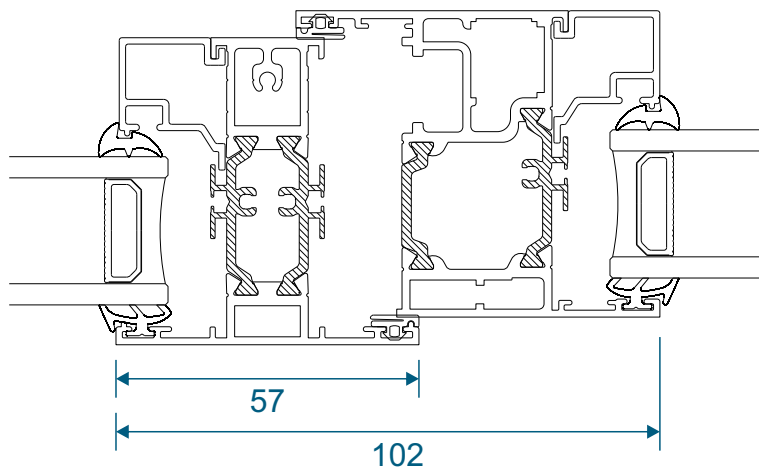

Using Frame AW604

Head, Jamb & Cill

Using Frame AW605

Head, Jamb & Cill

Using Frame AW622

Head, Jamb & Cill

Fixed Next To Openers

Using AW632 Transom or Mullion