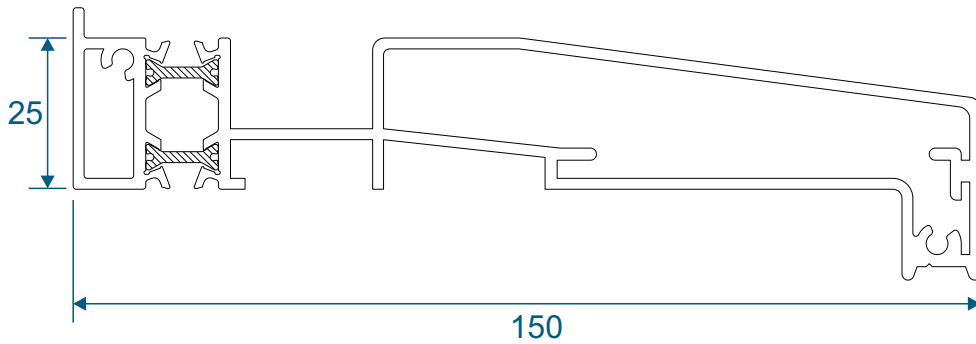

AW716 - 120° to 140° For 70mm Frame

AW715 - 100° to 120° For 70mm Frame

Couplers

AW703 - 15mm Coupler For 58mm Frame

AW706 - 26mm Coupler For 58mm Frame

Couplers

AW702 - 15mm Coupler For 70mm Frame

AW705 - 25mm Coupler For 70mm Frame

Couplers

AW710 - Hidden Coupler For 58mm Frame

AW709 - Hidden Coupler For 70mm Frame

Cills

AW570 - 96mm Projection Cill

AW542 - 150mm Projection Cill

Cills

AW544 - 190mm Projection Cill