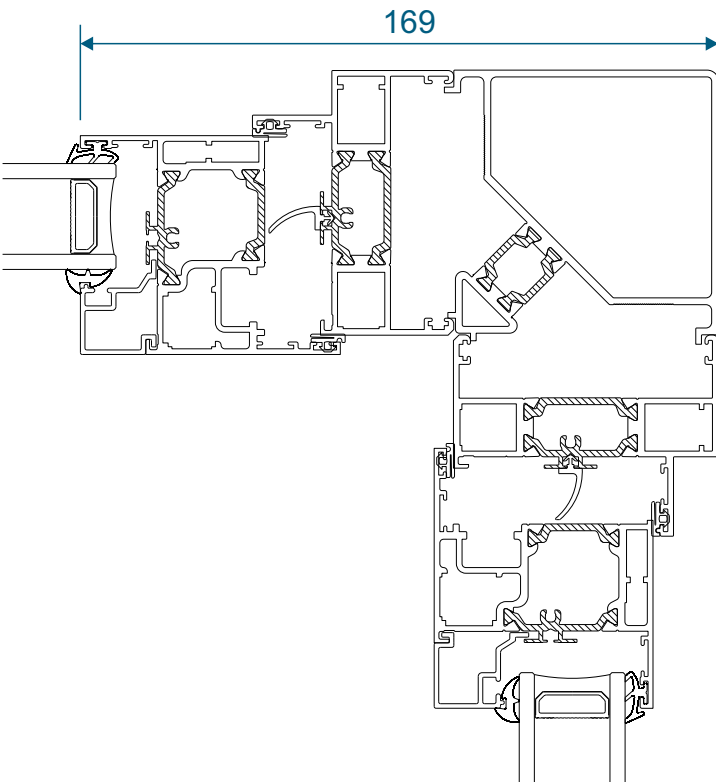

Using AW623

Extensions

20mm Extension On AW604

20mm Extension On AW605

20mm Extension On AW622

40mm Extension On AW622

90° Corner Posts

58mm Corner Post With AW604 Frame

58mm Corner Post With AW605 Frame

70mm Corner Post With AW622 Frame

Circular Poles

AW712 - 120° to 180° 60mm Circular Pole

AW722 - 120° to 180° 70mm Circular Pole

Bay Poles

AW718 - 160° to 180° Pole For 70mm Frames