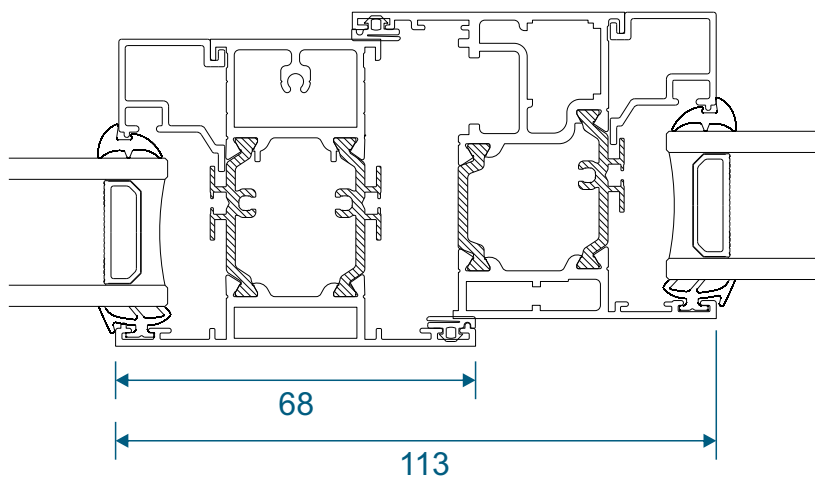

Using AW634 Transom or Mullion