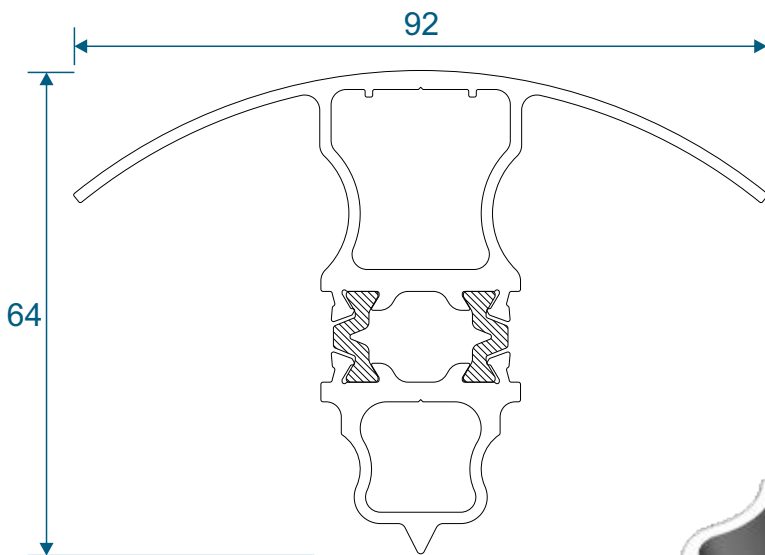

AW634 - Wide Flat Transom

AW635 - Large Flat Transom

Extensions

AW725 - 20mm Extension For 58mm Frames

AW724 - 20mm Extension For 70mm Frames

AW728 - 40mm Extension For 70mm Frames

Corner Posts

AW721 - 90 Degree Post For 58mm Frame

AW720 - 90 Degree Post For 70mm Frame

Circular Bay Poles

AW712 - 60mm Circular Pole

AW722 - 70mm Circular Pole

Bay Poles

AW718 - 160° to 180° For 70mm Frame

AW717 - 140° to 160° For 70mm Frame

Bay Poles

AW716 - 120° to 140° For 70mm Frame

AW715 - 100° to 120° For 70mm Frame

Couplers

AW703 - 15mm Coupler For 58mm Frame

AW706 - 26mm Coupler For 58mm Frame

Couplers

AW702 - 15mm Coupler For 70mm Frame

AW705 - 25mm Coupler For 70mm Frame