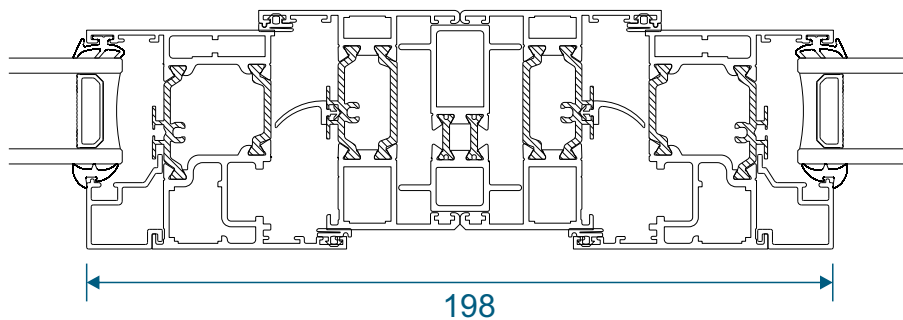

AW717 - 140° to 160° Pole For 70mm Frames

Bay Poles

AW716 - 120° to 140° Pole For 70mm Frames

AW715 - 100° to 120° Pole For 70mm Frames

Couplers

AW703 - 15mm Coupler For 58mm Frames

AW706 - 26mm Coupler For 58mm Frames

AW702 - 15mm Coupler For 70mm Frames

AW705 - 26mm Coupler For 70mm Frames

Hidden Couplers

AW710 - Hidden Coupler For 58mm Frames

AW709 - Hidden Coupler For 70mm Frames

Main Office & Factory

Units 4-5, t: 01268 681612 (15 lines)
Charfleets Road, f: 01268 510058
Canvey Island, e: sales@duration.co.uk
Essex. SS8 0PQ w: www.duration.co.uk