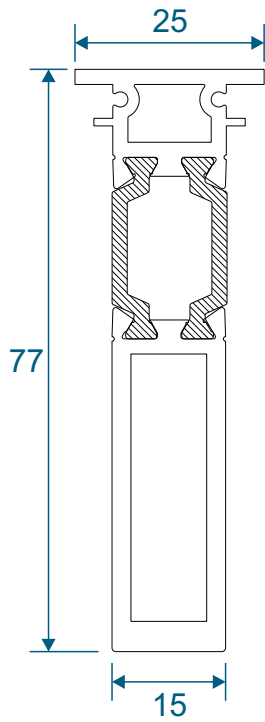

AW720 - 90 Degree Post For 70mm Frame

Circular Bay Poles

AW712 - 60mm Circular Pole

AW722 - 70mm Circular Pole

Bay Poles

AW718 - 160° to 180° For 70mm Frame

AW717 - 140° to 160° For 70mm Frame

Bay Poles

AW716 - 120° to 140° For 70mm Frame

AW715 - 100° to 120° For 70mm Frame

Couplers

AW703 - 15mm Coupler For 58mm Frame

AW706 - 26mm Coupler For 58mm Frame

Couplers

AW702 - 15mm Coupler For 70mm Frame

AW705 - 25mm Coupler For 70mm Frame

Couplers

AW710 - Hidden Coupler For 58mm Frame

AW709 - Hidden Coupler For 70mm Frame

Cills

AW570 - 96mm Projection Cill

AW542 - 150mm Projection Cill

Cills

AW544 - 190mm Projection Cill

58mm Corner Post With AW605 Frame

70mm Corner Post With AW622 Frame

Circular Poles

AW712 - 120° to 180° 60mm Circular Pole

AW722 - 120° to 180° 70mm Circular Pole

Bay Poles

AW718 - 160° to 180° Pole For 70mm Frames