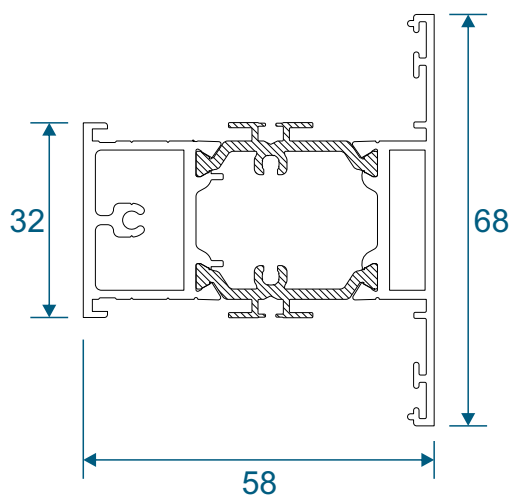

AW634 - Wide Flat Transom