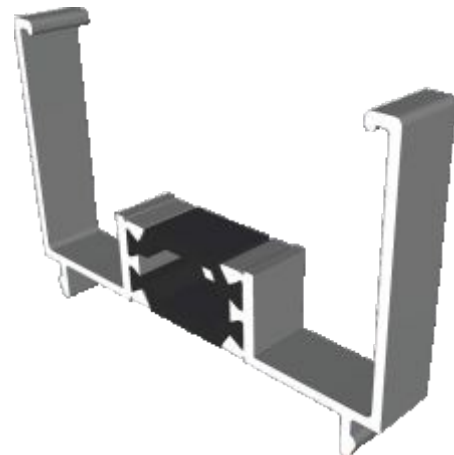

AW634 - Wide Flat Transom

AW635 - Large Flat Transom

Extensions

AW725 - 20mm Extension For 58mm Frames

AW724 - 20mm Extension For 70mm Frames

AW728 - 40mm Extension For 70mm Frames

Corner Posts

AW721 - 90 Degree Post For 58mm Frame

AW720 - 90 Degree Post For 70mm Frame

Circular Bay Poles

AW712 - 60mm Circular Pole

AW722 - 70mm Circular Pole

Bay Poles

AW718 - 160° to 180° For 70mm Frame

AW717 - 140° to 160° For 70mm Frame

Bay Poles