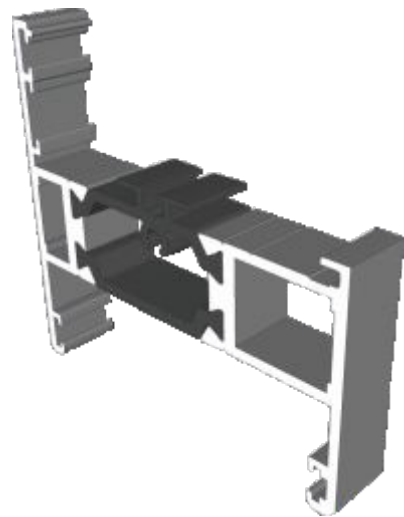

Deep Heads	22
Extensions	23

Posts, Poles and Couplers

90° Corner Posts	24
Circular Posts	25
Bay Poles	26 - 27
Couplers	28 - 29

Outer Frames

AW604 - Slim Equal Leg

AW605 - Standard Equal Leg

AW622 - Standard Direct Fix

Outer Frames

AW608 - Deep Equal Leg

AW623 - Deep Direct Fix

Sash & Beads

AW621 - Sash

AW660 - 28mm Bead

Transoms & Mullions

AW632 - Slim Flat Transom