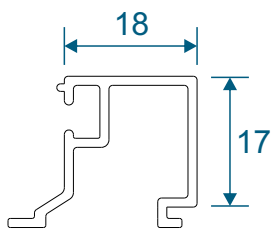

Deep Heads	22
Extensions	23

Posts, Poles and Couplers

90° Corner Posts	24
Circular Posts	25
Bay Poles	26 - 27
Couplers	28 - 29

Outer Frames

AW604 - Slim Equal Leg

AW605 - Standard Equal Leg

AW622 - Standard Direct Fix

Outer Frames

AW608 - Deep Equal Leg

AW623 - Deep Direct Fix

Sash & Beads

AW621 - Sash

AW660 - 28mm Bead

Transoms & Mullions

AW632 - Slim Flat Transom