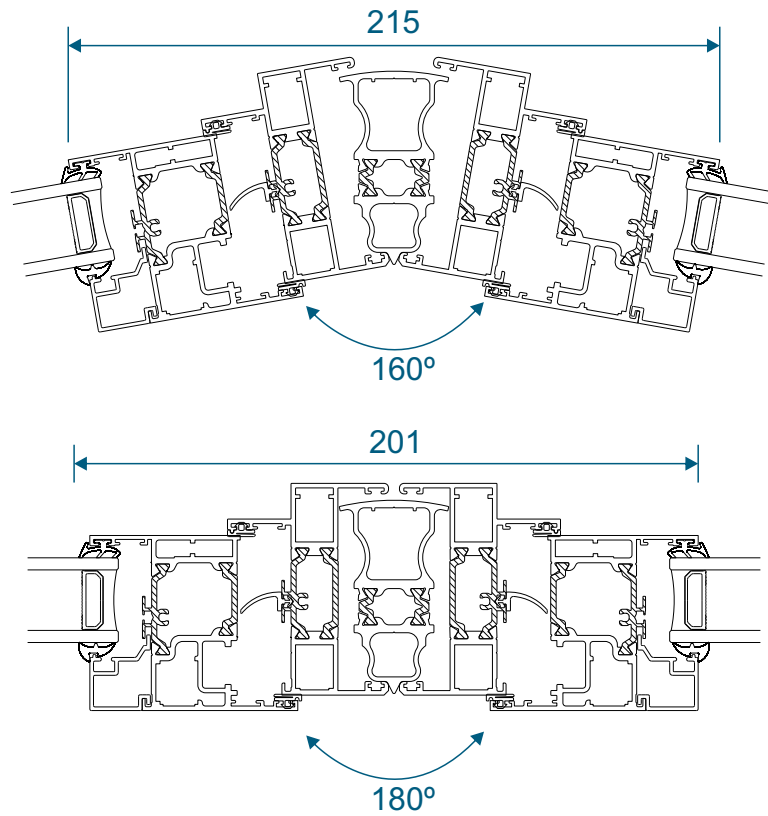

Using AW623

Extensions

20mm Extension On AW604

20mm Extension On AW605

20mm Extension On AW622

40mm Extension On AW622

90° Corner Posts

58mm Corner Post With AW604 Frame

58mm Corner Post With AW605 Frame

70mm Corner Post With AW622 Frame

Circular Poles

AW712 - 120° to 180° 60mm Circular Pole

AW722 - 120° to 180° 70mm Circular Pole

Bay Poles

AW718 - 160° to 180° Pole For 70mm Frames

AW717 - 140° to 160° Pole For 70mm Frames

Bay Poles

AW716 - 120° to 140° Pole For 70mm Frames

AW715 - 100° to 120° Pole For 70mm Frames

Couplers

AW703 - 15mm Coupler For 58mm Frames

AW706 - 26mm Coupler For 58mm Frames