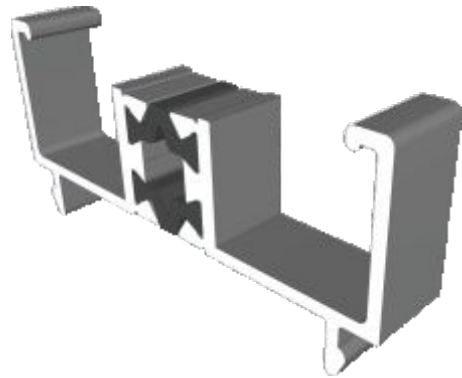

AW634 - Wide Flat Transom

AW635 - Large Flat Transom

Extensions

AW725 - 20mm Extension For 58mm Frames

AW724 - 20mm Extension For 70mm Frames

AW728 - 40mm Extension For 70mm Frames

Corner Posts

AW721 - 90 Degree Post For 58mm Frame

AW720 - 90 Degree Post For 70mm Frame

Circular Bay Poles

AW712 - 60mm Circular Pole

AW722 - 70mm Circular Pole

Bay Poles

AW718 - 160° to 180° For 70mm Frame

AW717 - 140° to 160° For 70mm Frame

Bay Poles