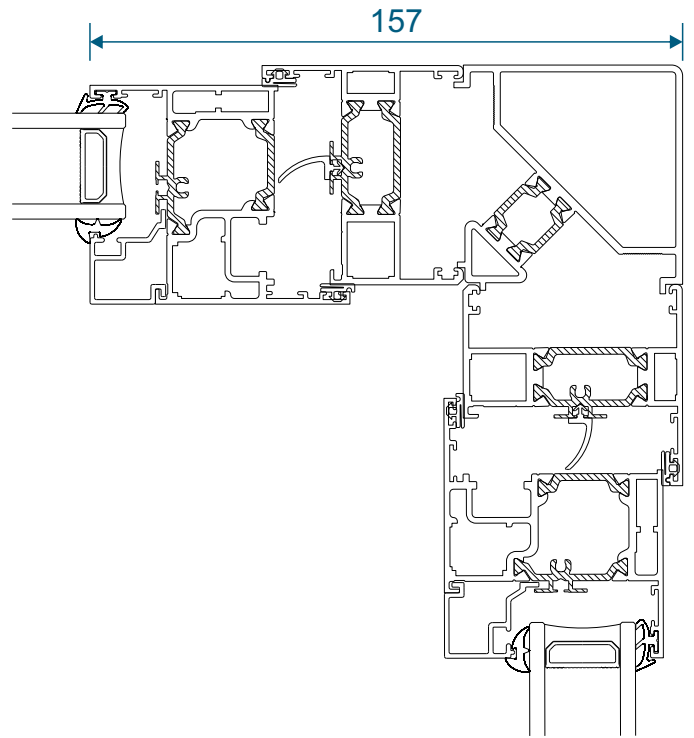

Using AW623

Extensions

20mm Extension On AW604

20mm Extension On AW605

20mm Extension On AW622

40mm Extension On AW622

90° Corner Posts

58mm Corner Post With AW604 Frame

58mm Corner Post With AW605 Frame

70mm Corner Post With AW622 Frame

Circular Poles

AW712 - 120° to 180° 60mm Circular Pole

AW722 - 120° to 180° 70mm Circular Pole

Bay Poles

AW718 - 160° to 180° Pole For 70mm Frames

AW717 - 140° to 160° Pole For 70mm Frames

Bay Poles

AW716 - 120° to 140° Pole For 70mm Frames

AW715 - 100° to 120° Pole For 70mm Frames

Couplers

AW703 - 15mm Coupler For 58mm Frames

AW706 - 26mm Coupler For 58mm Frames