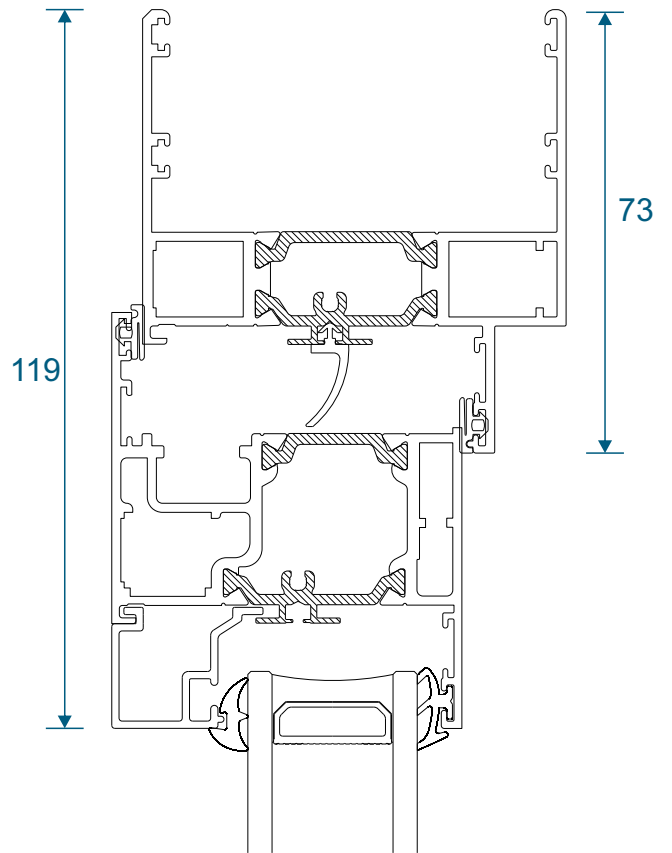

Using AW623

Extensions

20mm Extension On AW604

20mm Extension On AW605

20mm Extension On AW622

40mm Extension On AW622

90° Corner Posts

58mm Corner Post With AW604 Frame

58mm Corner Post With AW605 Frame

70mm Corner Post With AW622 Frame

Circular Poles

AW712 - 120° to 180° 60mm Circular Pole

AW722 - 120° to 180° 70mm Circular Pole

Bay Poles

AW718 - 160° to 180° Pole For 70mm Frames