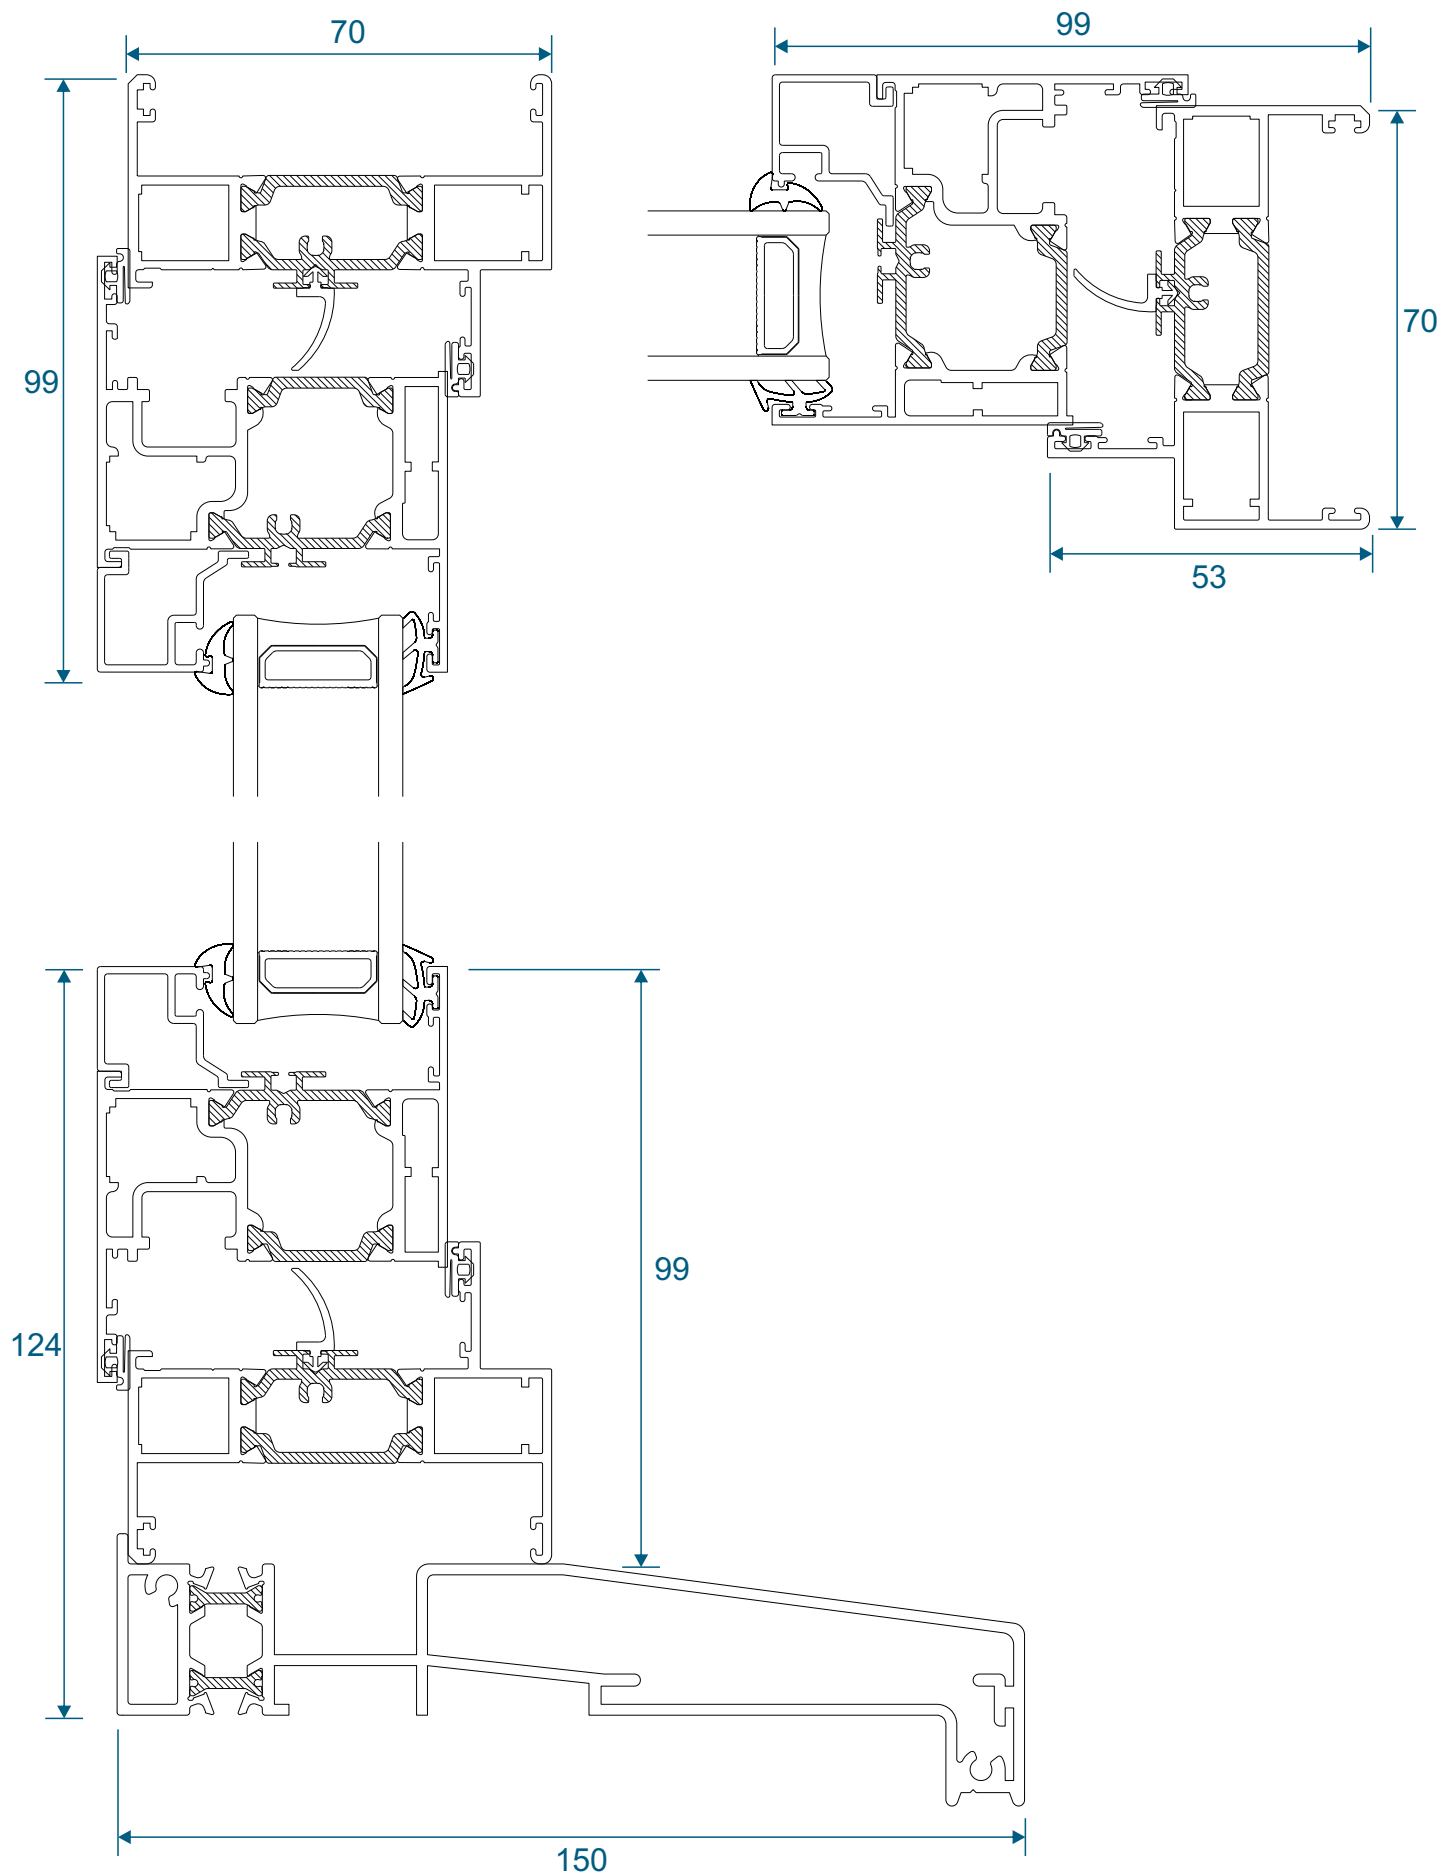

Using Frame AW622

Head, Jamb & Cill