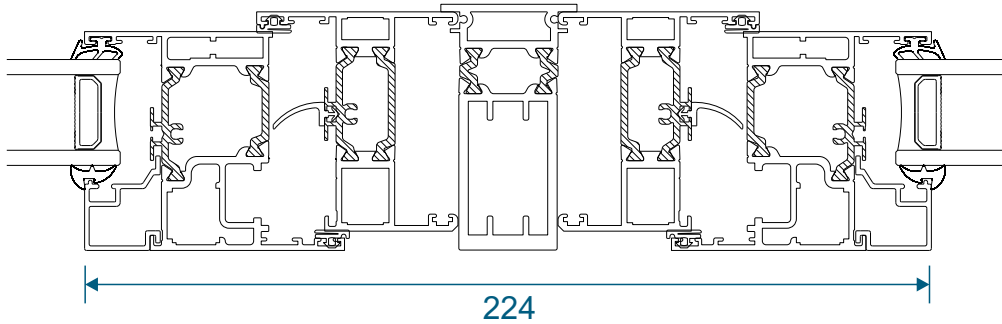

58mm Corner Post With AW605 Frame

70mm Corner Post With AW622 Frame

Circular Poles

AW712 - 120° to 180° 60mm Circular Pole

AW722 - 120° to 180° 70mm Circular Pole

Bay Poles

AW718 - 160° to 180° Pole For 70mm Frames

AW717 - 140° to 160° Pole For 70mm Frames

Bay Poles

AW716 - 120° to 140° Pole For 70mm Frames

AW715 - 100° to 120° Pole For 70mm Frames

Couplers

AW703 - 15mm Coupler For 58mm Frames

AW706 - 26mm Coupler For 58mm Frames