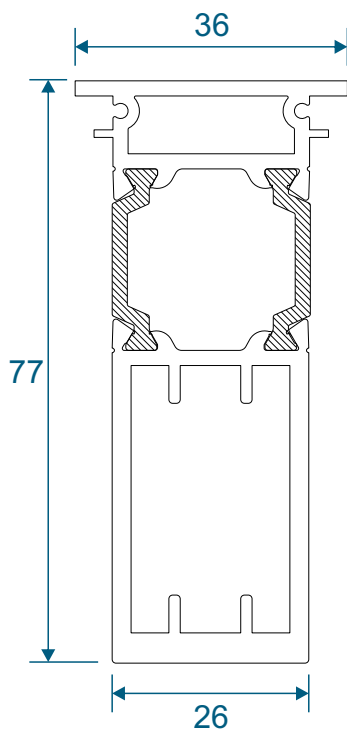

AW720 - 90 Degree Post For 70mm Frame

Circular Bay Poles

AW712 - 60mm Circular Pole

AW722 - 70mm Circular Pole

Bay Poles

AW718 - 160° to 180° For 70mm Frame

AW717 - 140° to 160° For 70mm Frame

Bay Poles

AW716 - 120° to 140° For 70mm Frame

AW715 - 100° to 120° For 70mm Frame

Couplers

AW703 - 15mm Coupler For 58mm Frame

AW706 - 26mm Coupler For 58mm Frame

Couplers

AW702 - 15mm Coupler For 70mm Frame

AW705 - 25mm Coupler For 70mm Frame

Couplers

AW710 - Hidden Coupler For 58mm Frame

AW709 - Hidden Coupler For 70mm Frame

Cills

AW570 - 96mm Projection Cill

AW542 - 150mm Projection Cill

Cills

AW544 - 190mm Projection Cill