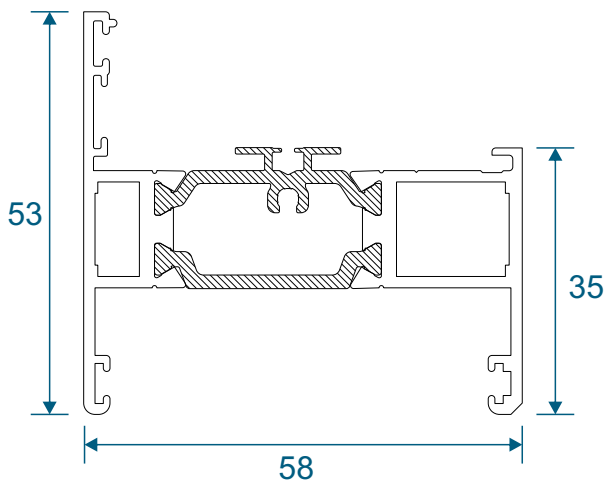

Deep Heads	22
Extensions	23

Posts, Poles and Couplers

90° Corner Posts	24
Circular Posts	25
Bay Poles	26 - 27
Couplers	28 - 29

Outer Frames

AW604 - Slim Equal Leg

AW605 - Standard Equal Leg

AW622 - Standard Direct Fix

Outer Frames

AW608 - Deep Equal Leg

AW623 - Deep Direct Fix

Sash & Beads

AW621 - Sash

AW660 - 28mm Bead

Transoms & Mullions

AW632 - Slim Flat Transom