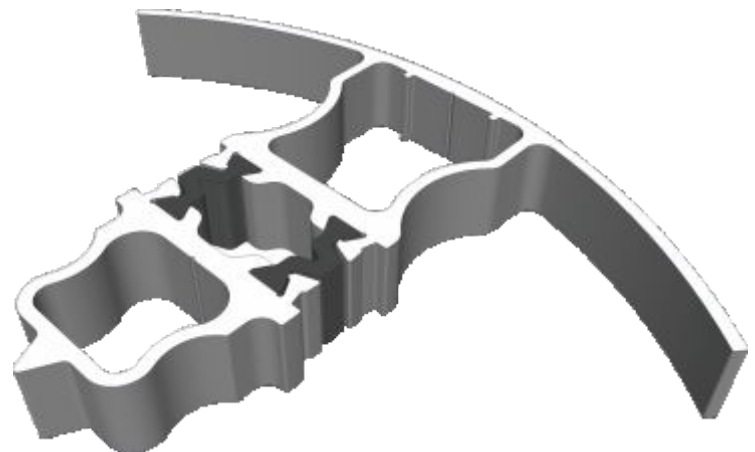

AW715 - 100° to 120° For 70mm Frame