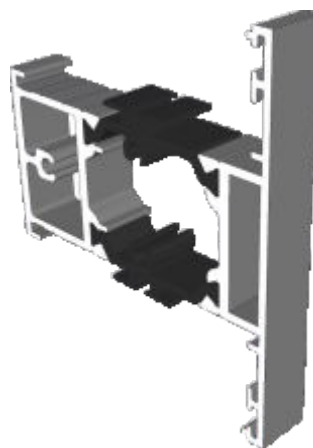

AW634 - Wide Flat Transom