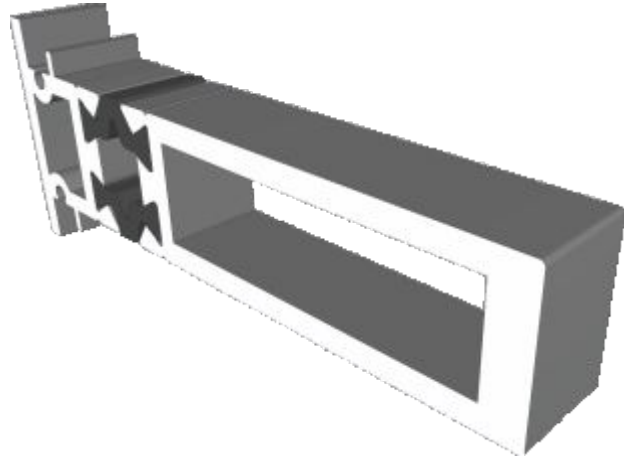

AW716 - 120° to 140° For 70mm Frame

AW715 - 100° to 120° For 70mm Frame

Couplers

AW703 - 15mm Coupler For 58mm Frame

AW706 - 26mm Coupler For 58mm Frame

Couplers

AW702 - 15mm Coupler For 70mm Frame

AW705 - 25mm Coupler For 70mm Frame