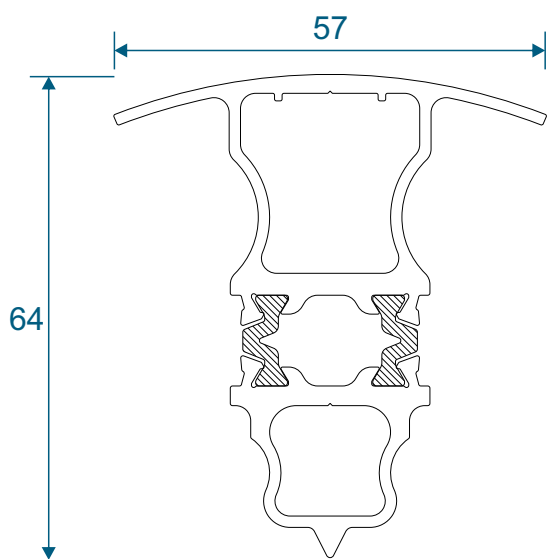

AW634 - Wide Flat Transom

AW635 - Large Flat Transom

Extensions

AW725 - 20mm Extension For 58mm Frames

AW724 - 20mm Extension For 70mm Frames

AW728 - 40mm Extension For 70mm Frames

Corner Posts

AW721 - 90 Degree Post For 58mm Frame

AW720 - 90 Degree Post For 70mm Frame

Circular Bay Poles

AW712 - 60mm Circular Pole

AW722 - 70mm Circular Pole

Bay Poles

AW718 - 160° to 180° For 70mm Frame

AW717 - 140° to 160° For 70mm Frame

Bay Poles

AW716 - 120° to 140° For 70mm Frame

AW715 - 100° to 120° For 70mm Frame

Couplers

AW703 - 15mm Coupler For 58mm Frame

AW706 - 26mm Coupler For 58mm Frame

Couplers

AW702 - 15mm Coupler For 70mm Frame

AW705 - 25mm Coupler For 70mm Frame