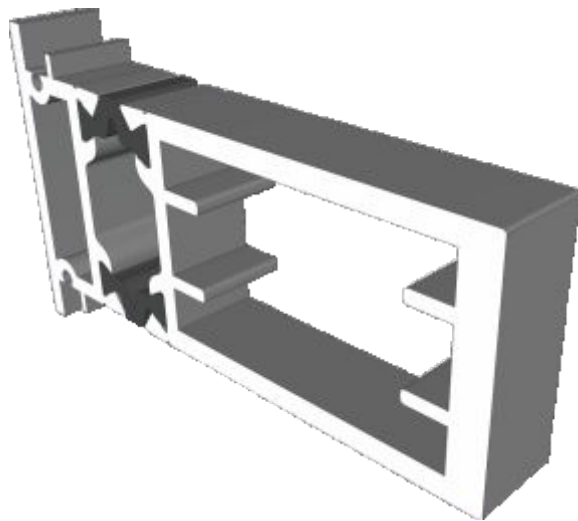

AW716 - 120° to 140° For 70mm Frame

AW715 - 100° to 120° For 70mm Frame

Couplers

AW703 - 15mm Coupler For 58mm Frame

AW706 - 26mm Coupler For 58mm Frame

Couplers

AW702 - 15mm Coupler For 70mm Frame

AW705 - 25mm Coupler For 70mm Frame

Couplers

AW710 - Hidden Coupler For 58mm Frame

AW709 - Hidden Coupler For 70mm Frame

Cills

AW570 - 96mm Projection Cill

AW542 - 150mm Projection Cill

Cills

AW544 - 190mm Projection Cill