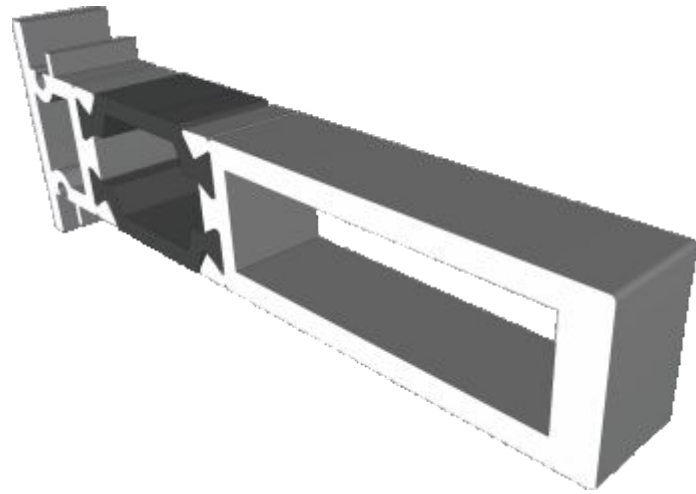

AW716 - 120° to 140° For 70mm Frame

AW715 - 100° to 120° For 70mm Frame

Couplers

AW703 - 15mm Coupler For 58mm Frame

AW706 - 26mm Coupler For 58mm Frame

Couplers

AW702 - 15mm Coupler For 70mm Frame

AW705 - 25mm Coupler For 70mm Frame