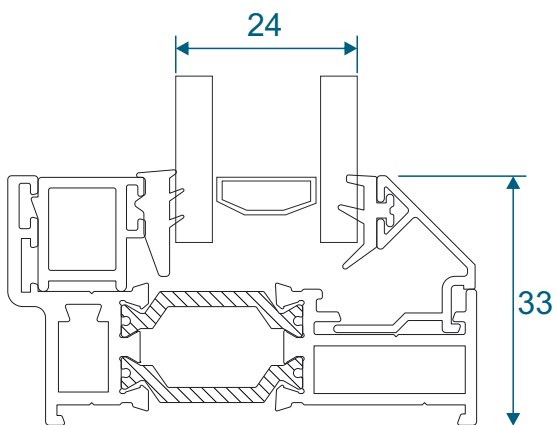

57mm Outerframe

Opener

Fixed