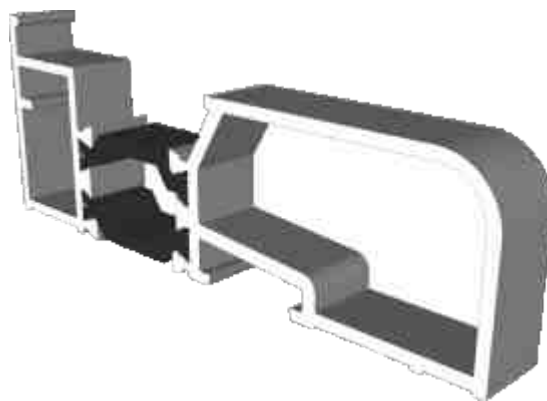

Cills

ETC451 - 85mm Cill