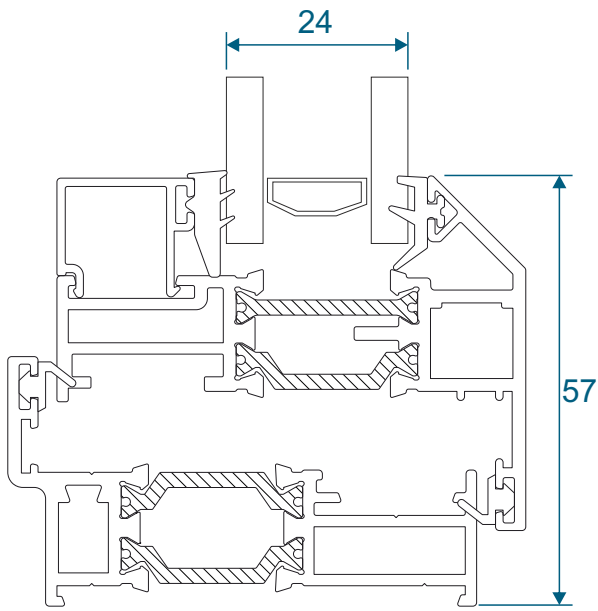

57mm Outerframe

Opener