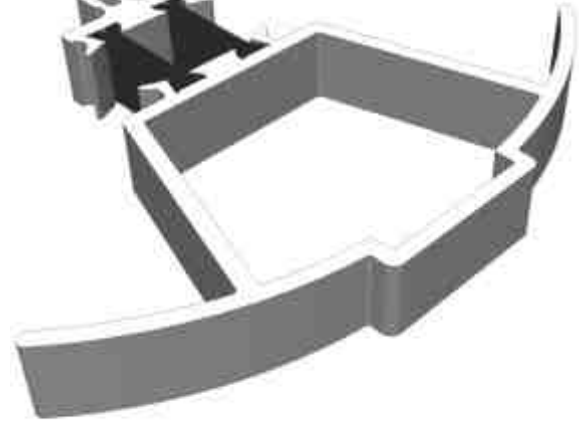

Bay Poles

ETC040 - 120° to 136° For 70mm Frame