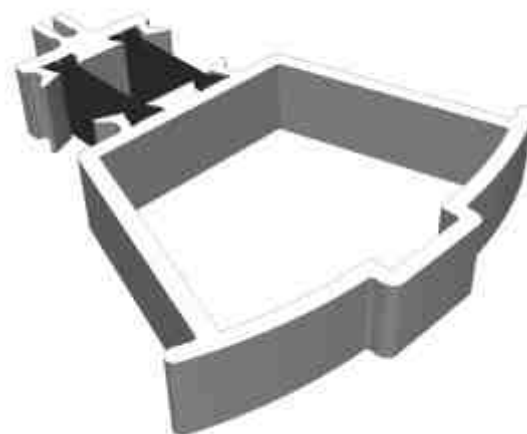

Bay Poles & Corner Post

ETC042 - 156° to 170° For 70mm Frame