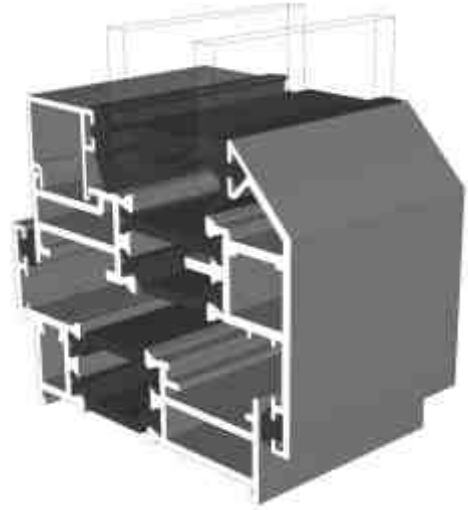

57mm Outerframe

Opener