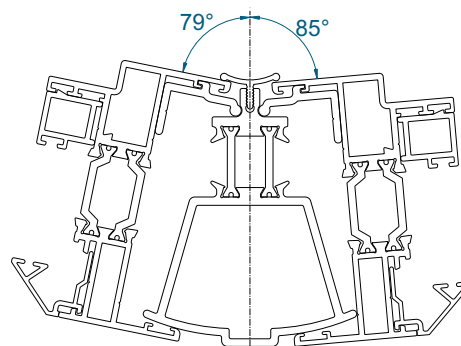

Bay Poles & Corner Post

ETC042 - 156° to 170° For 70mm Frame