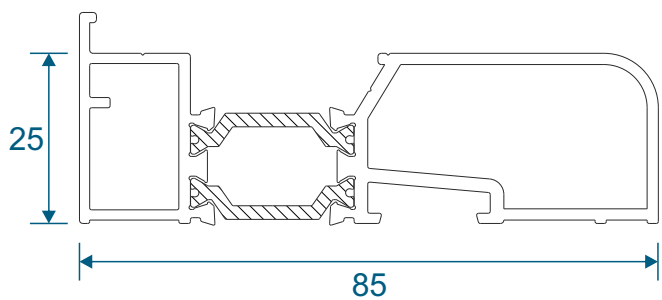

Cills

ETC451 - 85mm Cill