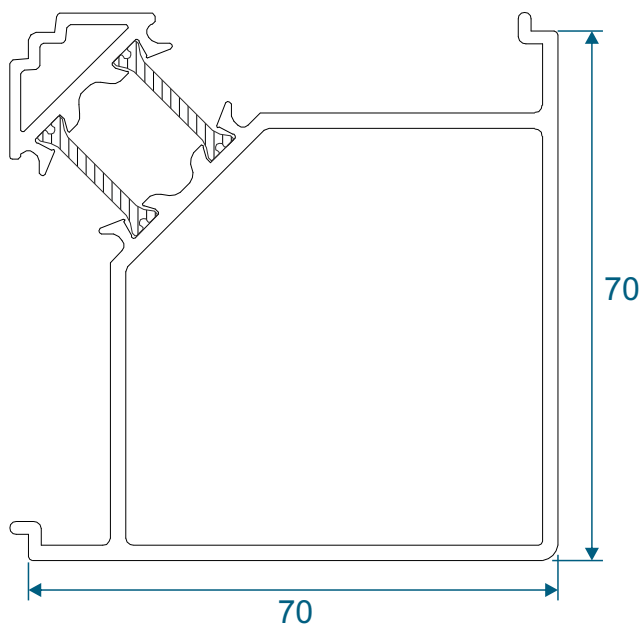

ETC048 - 70mm Corner Post For 70mm Frame