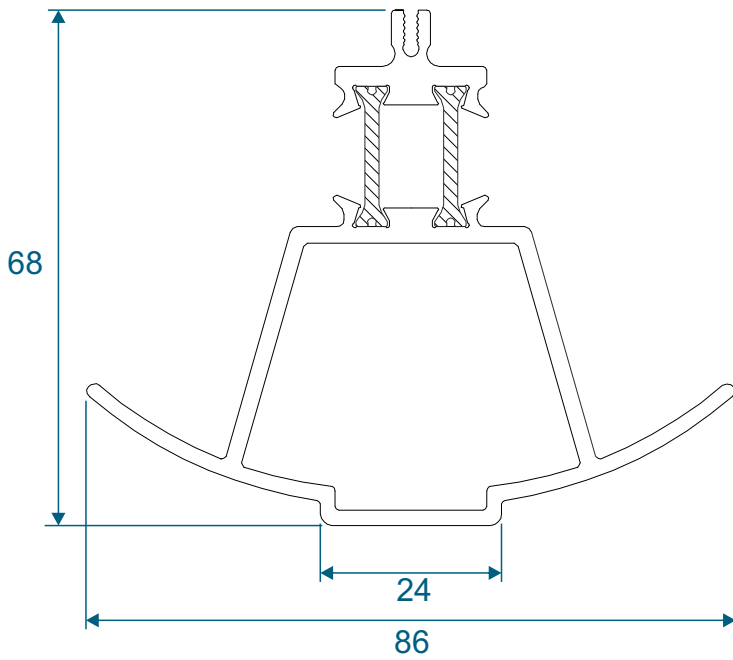

Bay Poles

ETC040 - 120° to 136° For 70mm Frame