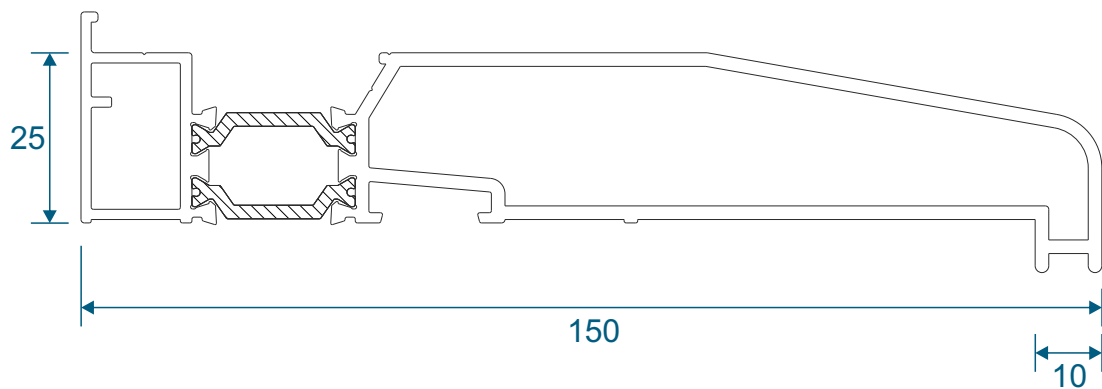

ETC457 - 150mm Cill