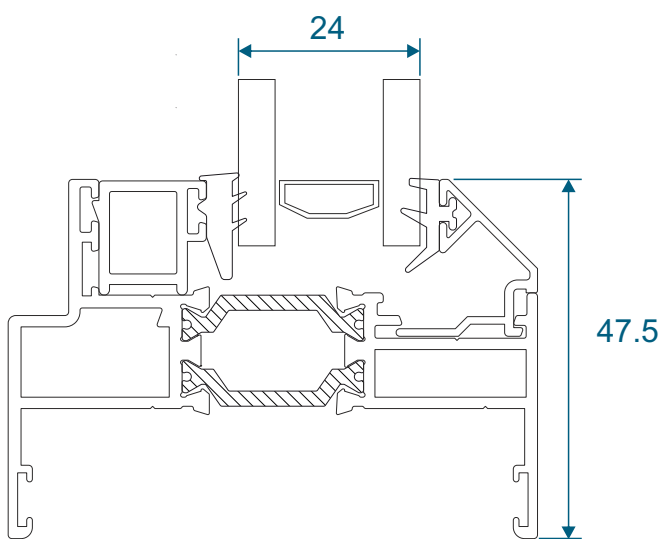

70mm Outerframe

Opener

Fixed