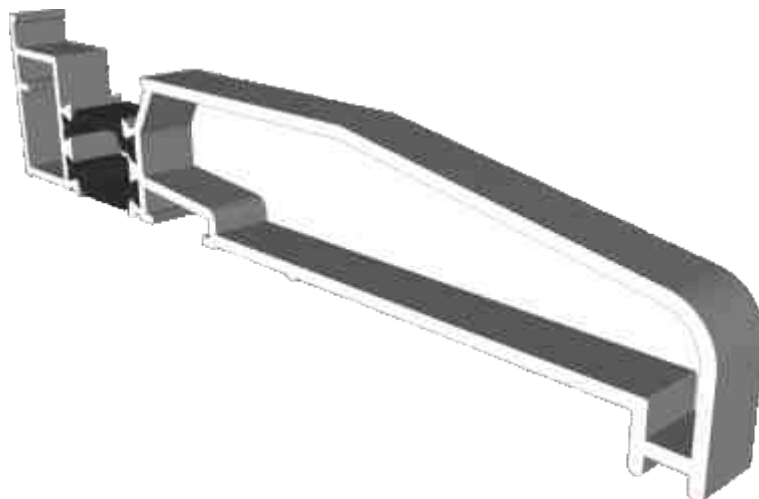

ETC457 - 150mm Cill