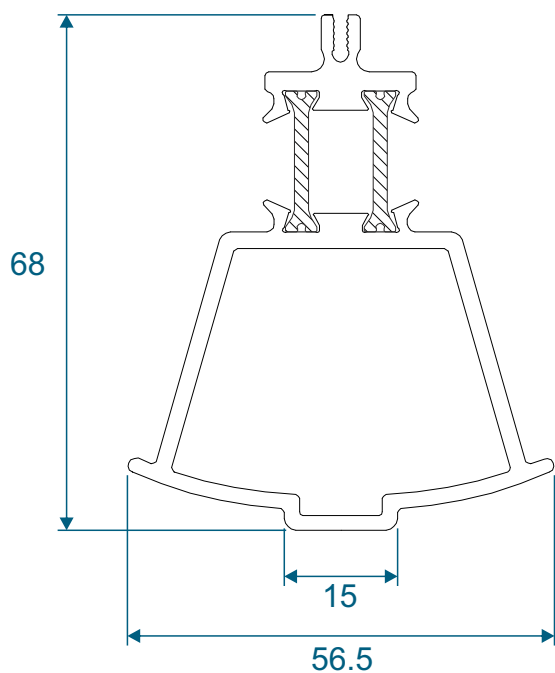

Bay Poles & Corner Post

ETC042 - 156° to 170° For 70mm Frame