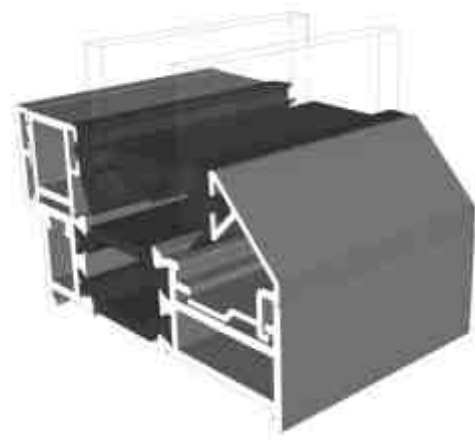

57mm Outerframe

Opener

Fixed