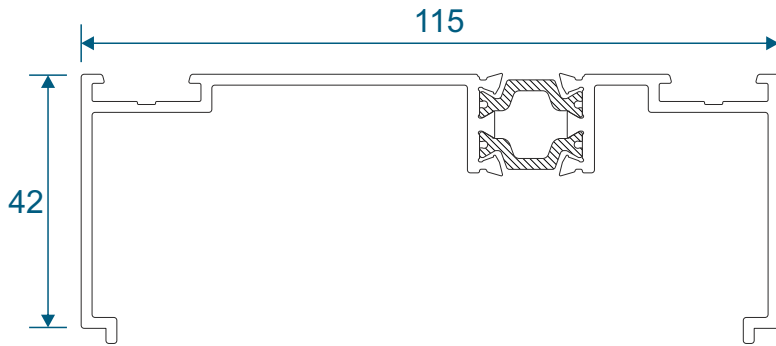

Head Extensions

VG570 - Two Track Head Extension For VG511