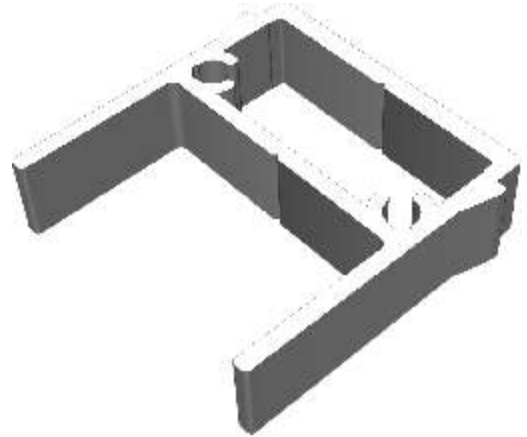

Heavy Duty Interlock

VG532 - Heavy Duty Section