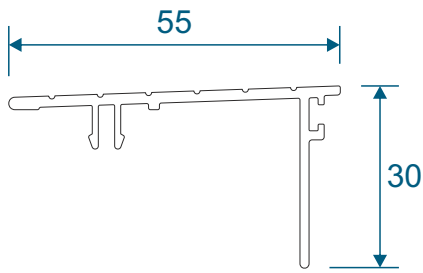

Cover Plates

VG514 - Two Track Cover