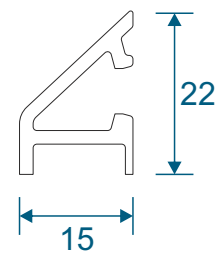

VL72 - Weather Drip