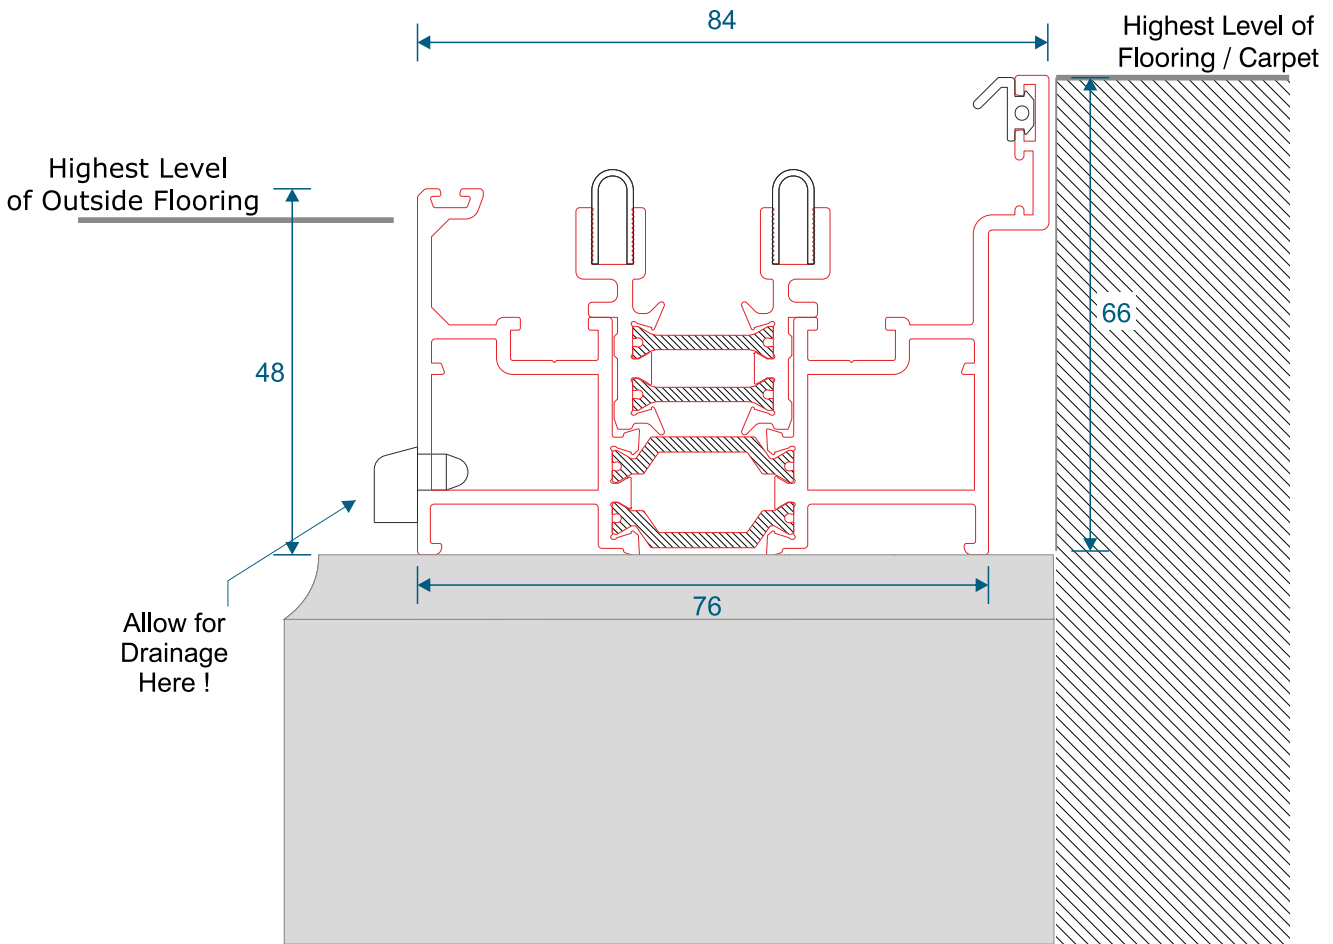

With Patio

	Threshold
	Cill
	Brick/Concrete

The images displayed in this document are an artistic representation only, and not a comprehensive installation guide. We do not supply decking, flooring, lead flashing etc. If in doubt please speak to a experienced builder or our technical department.