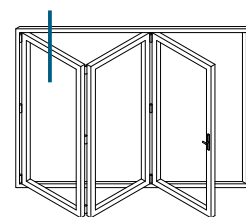

Head

Using DV14