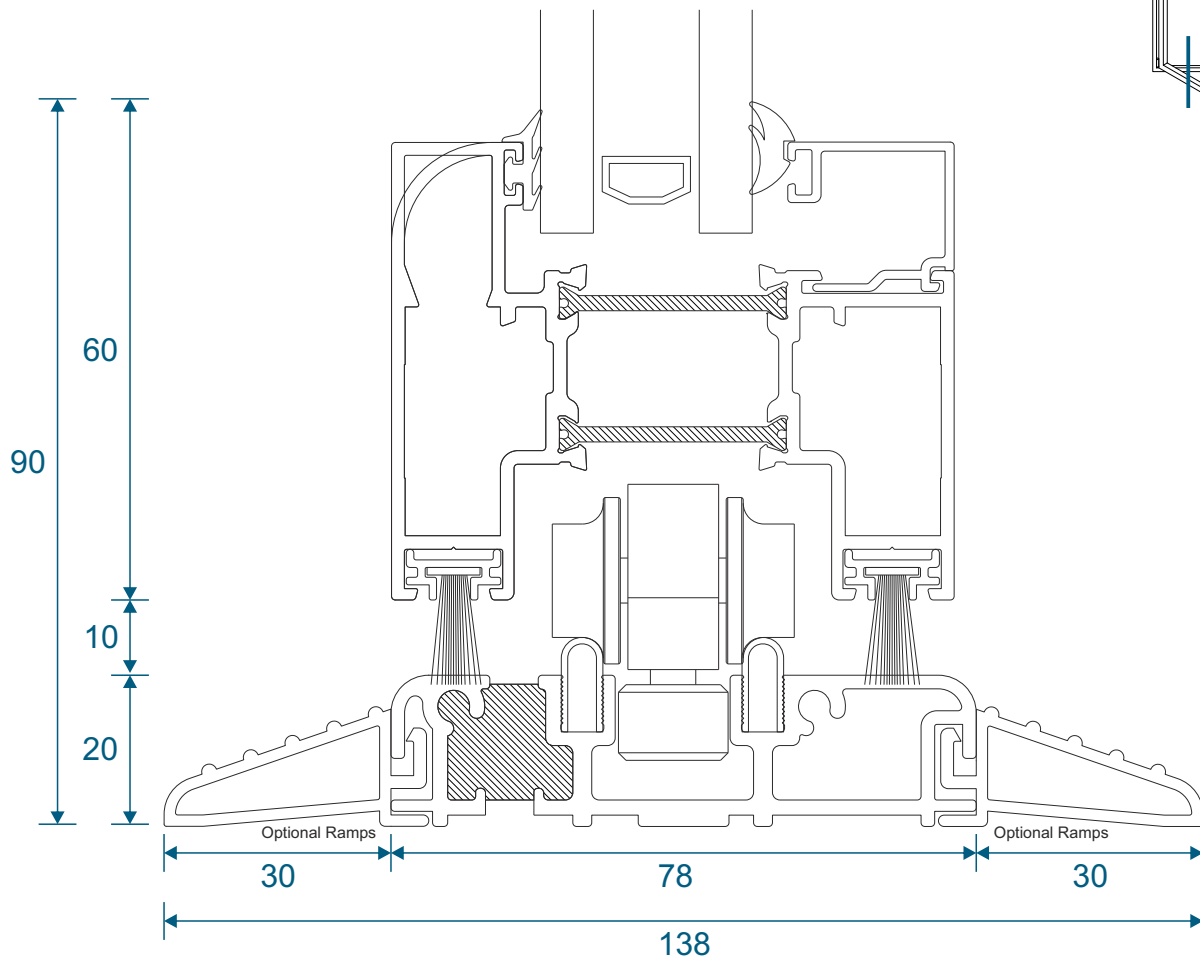

ETC451 - 85mm Cill

ETC457 - 150mm Cill

Cills

ETC458 - 190mm Cill

ETC479 - 225mm Cill

Thresholds

Rebated Threshold Using DV14

Thresholds

Rebated Threshold Using DV14 With 150mm Cill

Thresholds

Rebated Threshold With Integrated Cill - DV176

Thresholds

Low 20mm Threshold

Thresholds

Low 15mm Threshold

Head