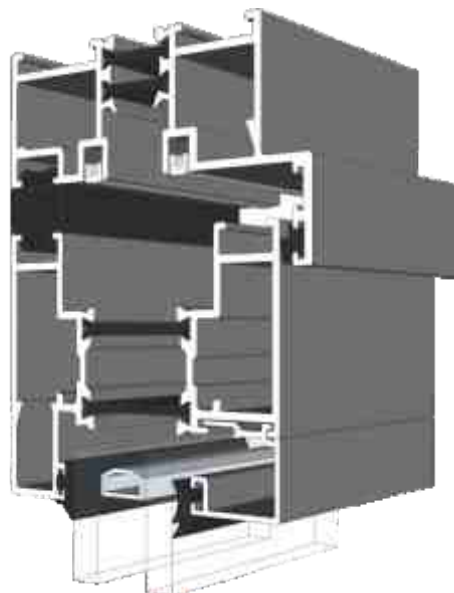

Head

Using DV14