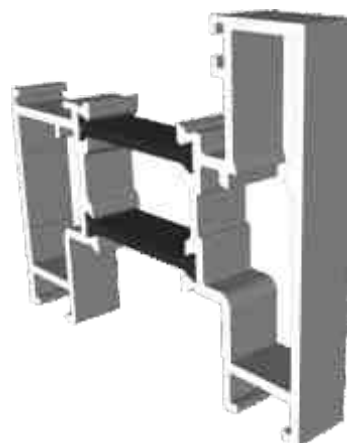

DV23 - Square