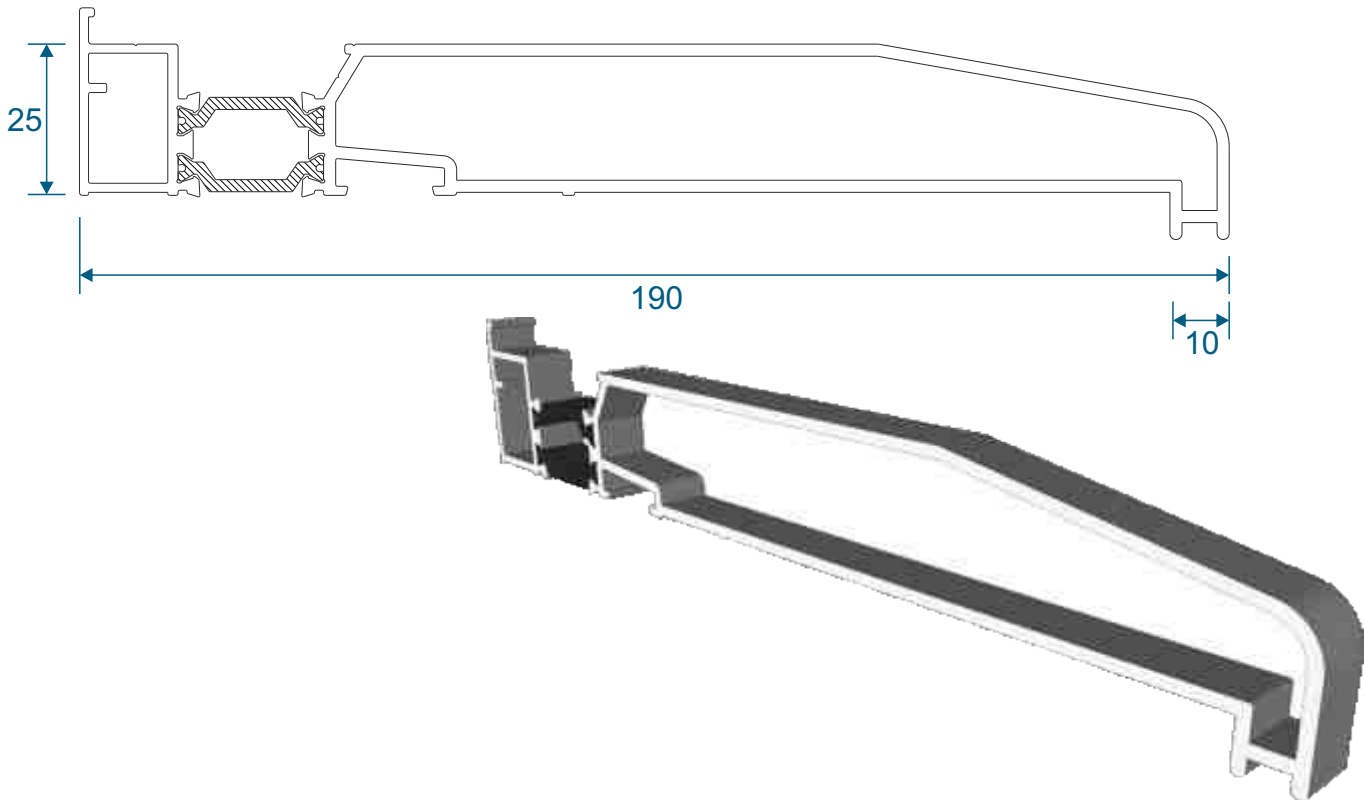

ETC451 - 85mm Cill

ETC457 - 150mm Cill

Cills

ETC458 - 190mm Cill

ETC479 - 225mm Cill

Thresholds

Rebated Threshold Using DV14

Thresholds

Rebated Threshold Using DV14 With 150mm Cill

Thresholds

Rebated Threshold With Integrated Cill - DV176

Thresholds

Low 20mm Threshold

Thresholds

Low 15mm Threshold

Head