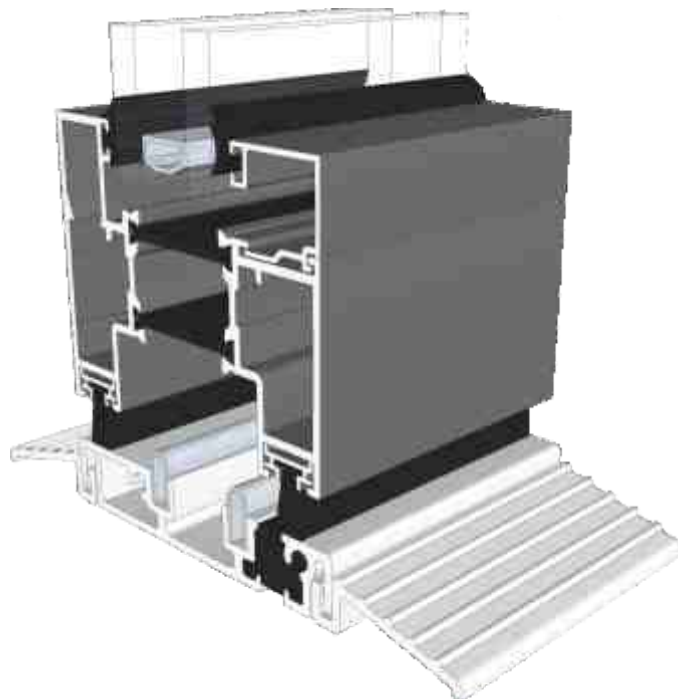

Rebated Threshold Using DV14 With 150mm Cill

Thresholds

Rebated Threshold With Integrated Cill - DV176

Thresholds

Low 20mm Threshold

Thresholds

Low 15mm Threshold

Head