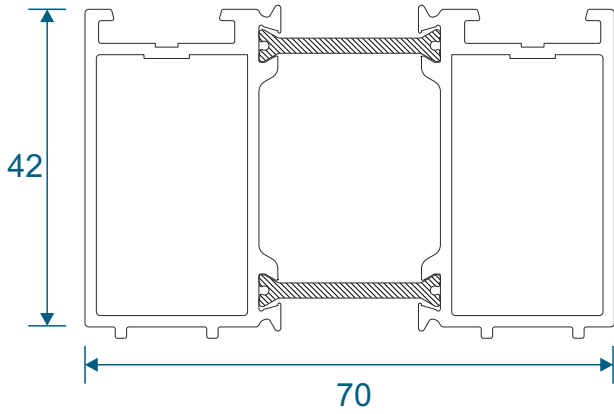

Sections

Rebated Threshold	11
Rebated Threshold With Separate Cill	12
Rebated Threshold With Integrated Cill	13
Low 20mm Threshold	14
Low 15mm Threshold	15
Head - DV14 & DV17 Frame	16
Head With 20mm or 42mm Extension - DV14	17
Head With 42mm Extension - DV17	18
Jamb - Locking Side - DV14 & DV17	19
Jamb - Hinge Side - DV14 & DV17	20
Meeting Stile	21
Double Door Meeting Stile	22
Traffic Door Closing On A Floating Mullion	23
Two Even Panel Doors Meeting Stile	23
Even Panel Door Opening In One Direction - DV14 & DV17	24

DV515 - 42mm Frame Extension For DV14

DV516 - 42mm Frame Extension For DV17

Ramps, Beads & Adapters

DV160 - 24mm Square

DV67 - 28mm Square

DV64 - 32mm Chamfered

EUD03 - Ramp For 15mm Threshold

Silver Anodised finish only.