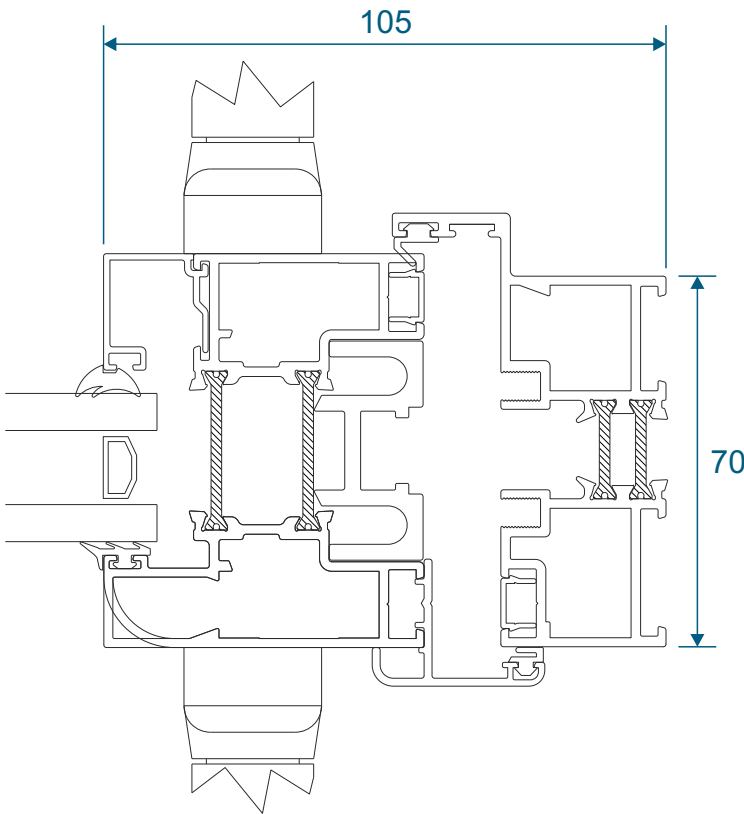

Rebated Threshold Using DV14 With 150mm Cill

Thresholds

Rebated Threshold With Integrated Cill - DV176

Thresholds

Low 20mm Threshold

Thresholds

Low 15mm Threshold

Head

Using DV14

Using DV17

Head

DV14 With 20mm Extension

DV14 With 42mm Extension

Head

DV17 With 42mm Extension

Jambs

Locking Side Using DV14

Locking Side Using DV17

Jambs

Hinge Side Using DV14

Hinge Side Using DV17

Meeting Stile

With Or Without Intermediate Handle

Meeting Stile