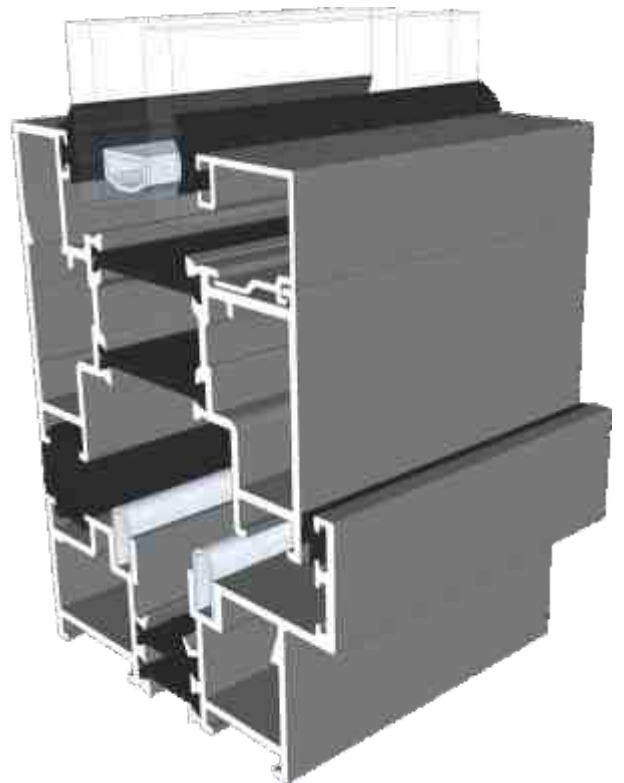

ETC451 - 85mm Cill

ETC457 - 150mm Cill

Cills

ETC458 - 190mm Cill

ETC479 - 225mm Cill

Thresholds

Rebated Threshold Using DV14

Thresholds

Rebated Threshold Using DV14 With 150mm Cill

Thresholds

Rebated Threshold With Integrated Cill - DV176

Thresholds

Low 20mm Threshold

Thresholds

Low 15mm Threshold

Head