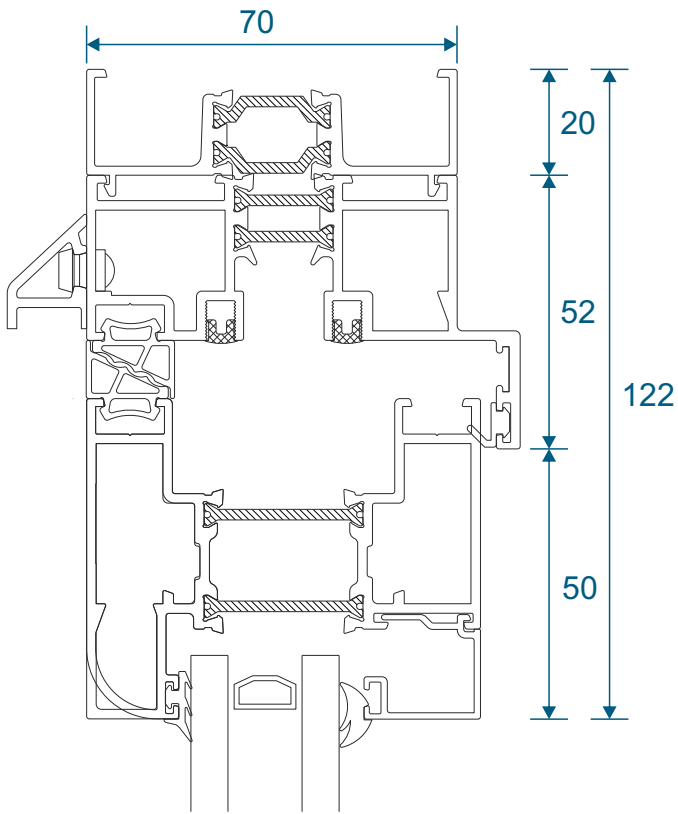

ETC451 - 85mm Cill

ETC457 - 150mm Cill

Cills

ETC458 - 190mm Cill

ETC479 - 225mm Cill

Thresholds

Rebated Threshold Using DV14

Thresholds

Rebated Threshold Using DV14 With 150mm Cill

Thresholds

Rebated Threshold With Integrated Cill - DV176

Thresholds

Low 20mm Threshold

Thresholds

Low 15mm Threshold

Head

Using DV14

Using DV17

Head

DV14 With 20mm Extension

DV14 With 42mm Extension

Head

DV17 With 42mm Extension

Jambs

Locking Side Using DV14

Locking Side Using DV17

Jambs

Hinge Side Using DV14

Hinge Side Using DV17

Meeting Stile

With Or Without Intermediate Handle

Meeting Stile