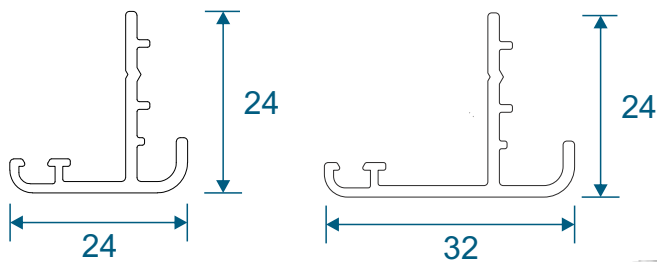

Silver Anodised finish only.

DV56 / DV76 - Door Rebate Adaptor

DV62 - Low Threshold Adaptor