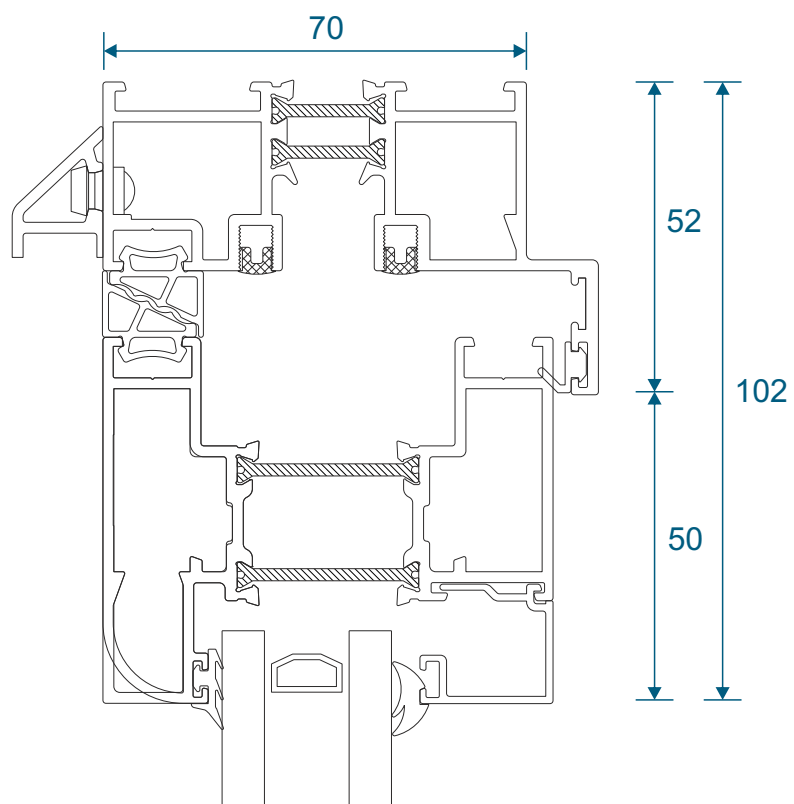

ETC451 - 85mm Cill

ETC457 - 150mm Cill

Cills

ETC458 - 190mm Cill

ETC479 - 225mm Cill

Thresholds

Rebated Threshold Using DV14

Thresholds

Rebated Threshold Using DV14 With 150mm Cill

Thresholds

Rebated Threshold With Integrated Cill - DV176

Thresholds

Low 20mm Threshold

Thresholds

Low 15mm Threshold

Head

Using DV14

Using DV17

Head

DV14 With 20mm Extension

DV14 With 42mm Extension

Head

DV17 With 42mm Extension

Jambs