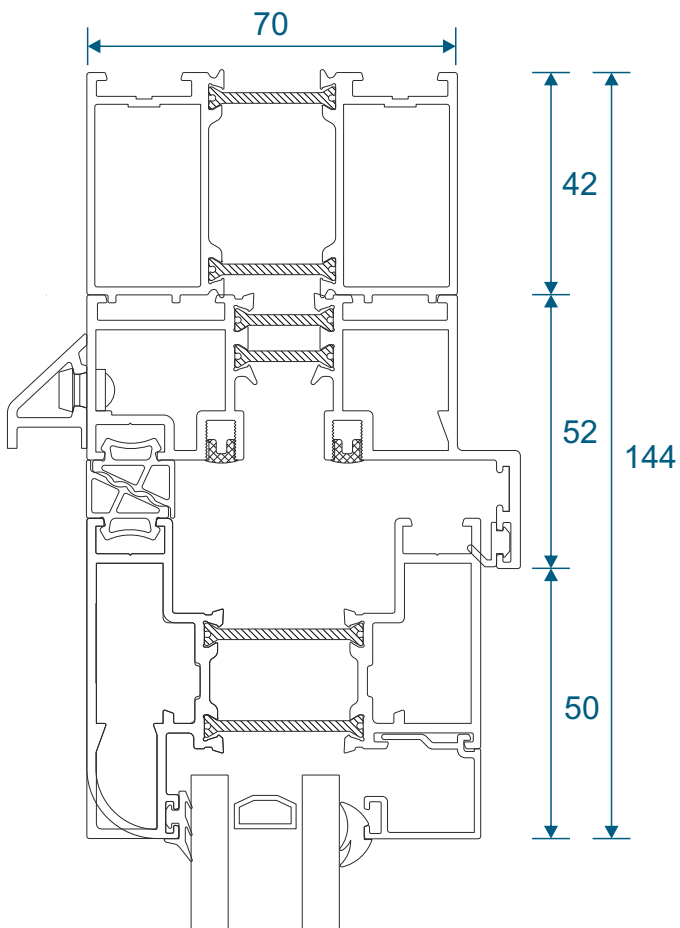

ETC451 - 85mm Cill

ETC457 - 150mm Cill

Cills

ETC458 - 190mm Cill

ETC479 - 225mm Cill

Thresholds

Rebated Threshold Using DV14

Thresholds

Rebated Threshold Using DV14 With 150mm Cill

Thresholds

Rebated Threshold With Integrated Cill - DV176

Thresholds

Low 20mm Threshold

Thresholds

Low 15mm Threshold

Head

Using DV14

Using DV17

Head

DV14 With 20mm Extension

DV14 With 42mm Extension

Head

DV17 With 42mm Extension

Jambs