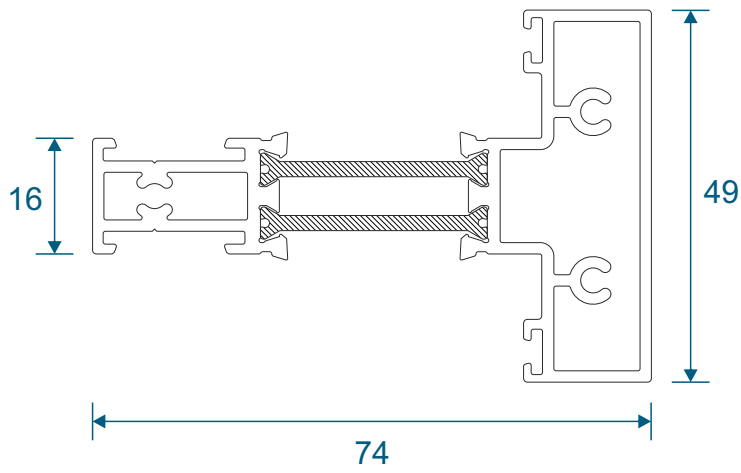

DV515 - 42mm Frame Extension For DV14

DV516 - 42mm Frame Extension For DV17

Ramps, Beads & Adapters

DV160 - 24mm Square

DV67 - 28mm Square

DV64 - 32mm Chamfered

EUD03 - Ramp For 15mm Threshold

Silver Anodised finish only.

DV174 - Ramp For 20mm Threshold

Silver Anodised finish only.

DV56 / DV76 - Door Rebate Adaptor

DV62 - Low Threshold Adaptor

Transom & Midrail

DV30 - 49mm Transom

DV35 - 109mm Midrail

Cills

ETC451 - 85mm Cill

ETC457 - 150mm Cill

Cills

ETC458 - 190mm Cill

ETC479 - 225mm Cill

Thresholds

Rebated Threshold Using DV14

Thresholds