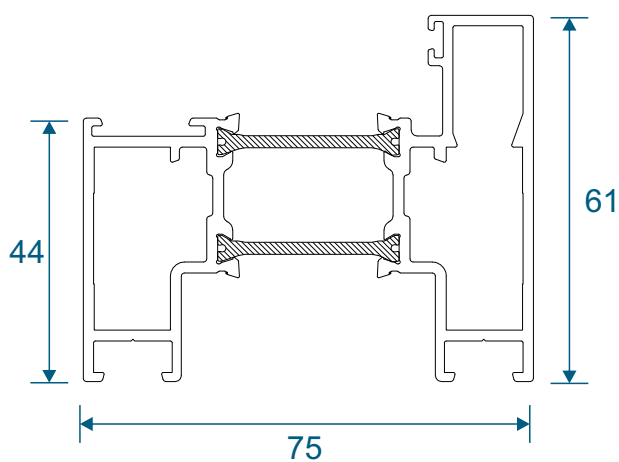

DV23 - Square