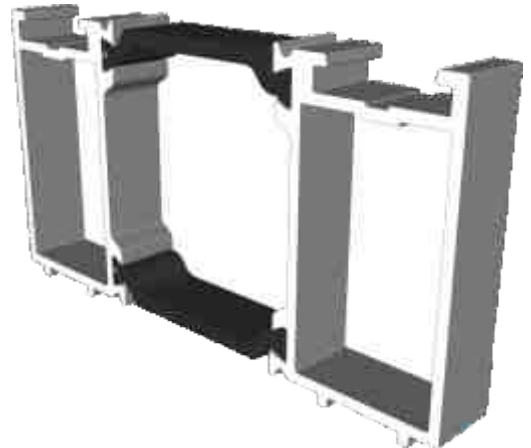

DV515 - 42mm Frame Extension For DV14

DV516 - 42mm Frame Extension For DV17

Ramps, Beads & Adapters

DV160 - 24mm Square

DV67 - 28mm Square

DV64 - 32mm Chamfered

EUD03 - Ramp For 15mm Threshold

Silver Anodised finish only.