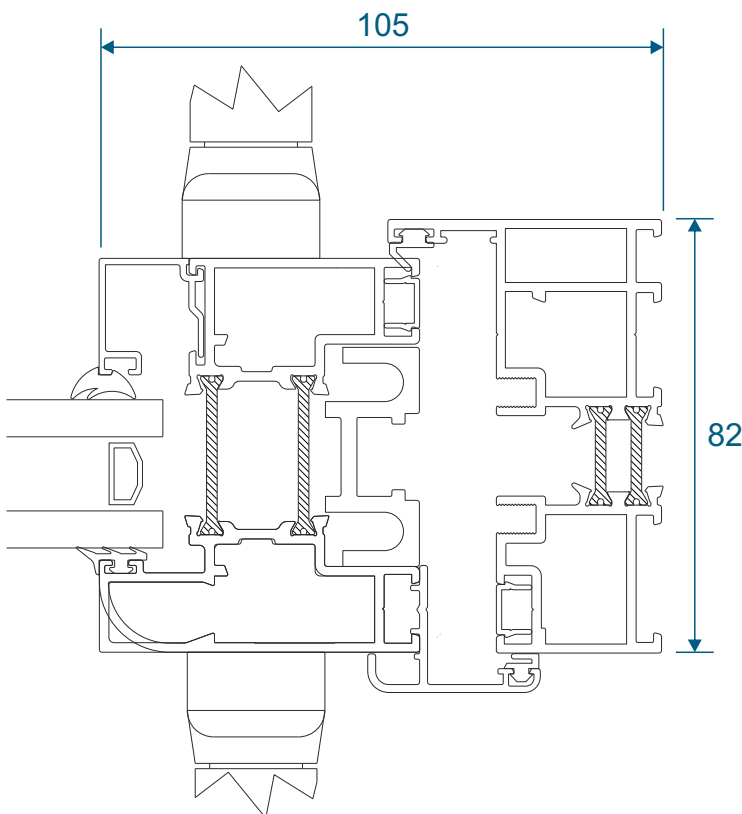

Rebated Threshold Using DV14 With 150mm Cill

Thresholds

Rebated Threshold With Integrated Cill - DV176

Thresholds

Low 20mm Threshold

Thresholds

Low 15mm Threshold

Head

Using DV14

Using DV17

Head

DV14 With 20mm Extension

DV14 With 42mm Extension

Head

DV17 With 42mm Extension

Jambs

Locking Side Using DV14

Locking Side Using DV17

Jambs

Hinge Side Using DV14

Hinge Side Using DV17

Meeting Stile

With Or Without Intermediate Handle

Meeting Stile