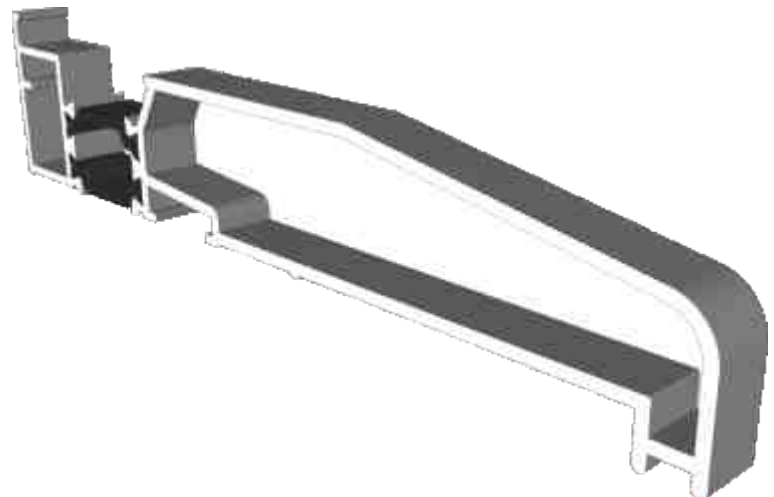

DV174 - Ramp For 20mm Threshold

Silver Anodised finish only.

DV56 / DV76 - Door Rebate Adaptor

DV62 - Low Threshold Adaptor

Transom & Midrail

DV30 - 49mm Transom

DV35 - 109mm Midrail

Cills

ETC451 - 85mm Cill

ETC457 - 150mm Cill

Cills

ETC458 - 190mm Cill

ETC479 - 225mm Cill

Thresholds

Rebated Threshold Using DV14

Thresholds