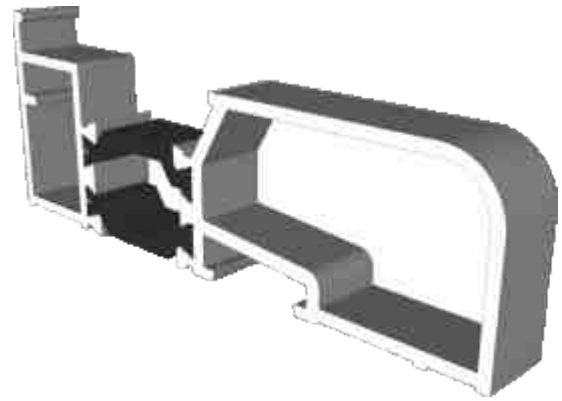

DV174 - Ramp For 20mm Threshold

Silver Anodised finish only.

DV56 / DV76 - Door Rebate Adaptor

DV62 - Low Threshold Adaptor

Transom & Midrail

DV30 - 49mm Transom

DV35 - 109mm Midrail

Cills

ETC451 - 85mm Cill

ETC457 - 150mm Cill

Cills

ETC458 - 190mm Cill

ETC479 - 225mm Cill

Thresholds

Rebated Threshold Using DV14

Thresholds