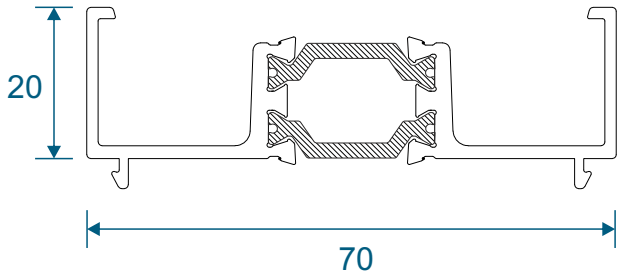

Sections

Rebated Threshold	11
Rebated Threshold With Separate Cill	12
Rebated Threshold With Integrated Cill	13
Low 20mm Threshold	14
Low 15mm Threshold	15
Head - DV14 & DV17 Frame	16
Head With 20mm or 42mm Extension - DV14	17
Head With 42mm Extension - DV17	18
Jamb - Locking Side - DV14 & DV17	19
Jamb - Hinge Side - DV14 & DV17	20
Meeting Stile	21
Double Door Meeting Stile	22
Traffic Door Closing On A Floating Mullion	23
Two Even Panel Doors Meeting Stile	23
Even Panel Door Opening In One Direction - DV14 & DV17	24

DV515 - 42mm Frame Extension For DV14

DV516 - 42mm Frame Extension For DV17

Ramps, Beads & Adapters

DV160 - 24mm Square

DV67 - 28mm Square

DV64 - 32mm Chamfered

EUD03 - Ramp For 15mm Threshold

Silver Anodised finish only.