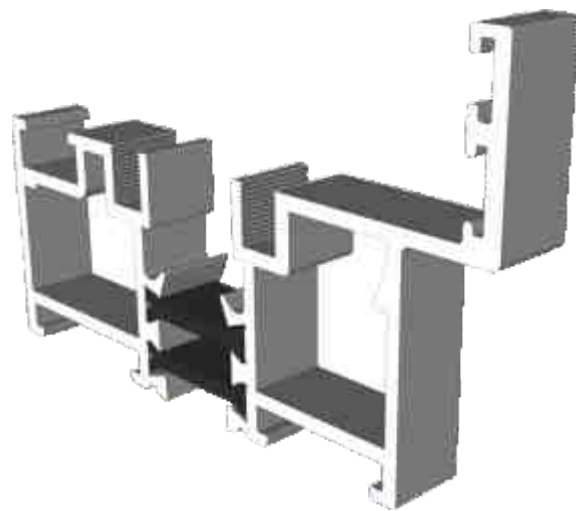

Outer Frames

DV14 - Outerframe (for DV14 Threshold)