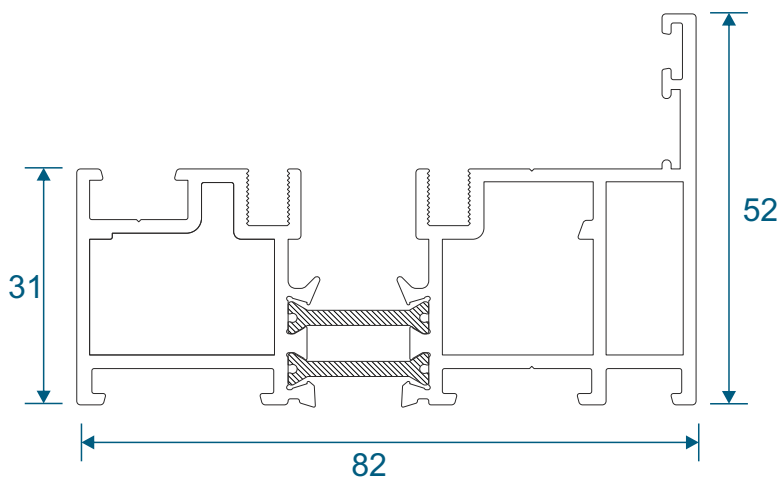

DV17 - Outerframe (for DV176 Threshold)