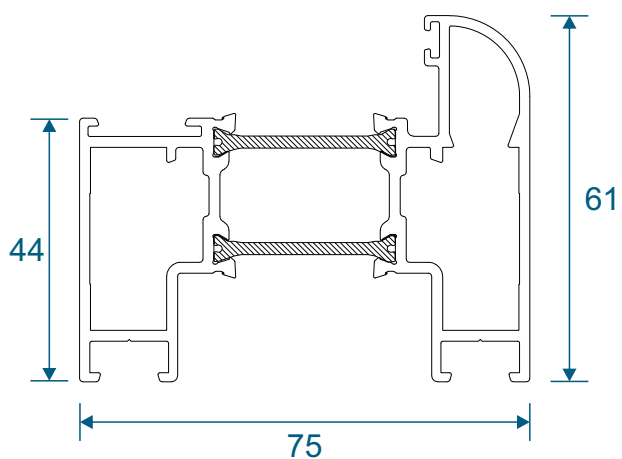

Sashes & Floating Mullion

DV26 - Radius