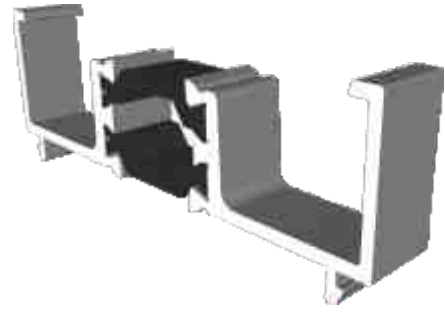

Silver Anodised finish only.

DV176 - Rebated With Integrated Cill

Sashes & Floating Mullion

DV26 - Radius

DV23 - Square

DV32 - Floating Mullion

Frame Extensions

DV559 - 20mm Frame Extension For DV14

DV515 - 42mm Frame Extension For DV14

DV516 - 42mm Frame Extension For DV17

Ramps, Beads & Adapters

DV160 - 24mm Square

DV67 - 28mm Square

DV64 - 32mm Chamfered

EUD03 - Ramp For 15mm Threshold

Silver Anodised finish only.

DV174 - Ramp For 20mm Threshold

Silver Anodised finish only.

DV56 / DV76 - Door Rebate Adaptor

DV62 - Low Threshold Adaptor

Transom & Midrail

DV30 - 49mm Transom

DV35 - 109mm Midrail

Cills