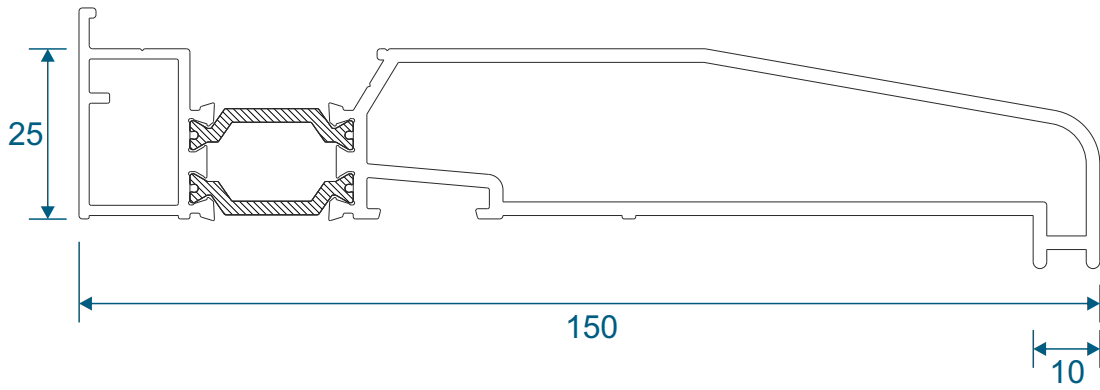

DV174 - Ramp For 20mm Threshold

Silver Anodised finish only.

DV56 / DV76 - Door Rebate Adaptor

DV62 - Low Threshold Adaptor

Transom & Midrail

DV30 - 49mm Transom

DV35 - 109mm Midrail

Cills

ETC451 - 85mm Cill

ETC457 - 150mm Cill

Cills

ETC458 - 190mm Cill

ETC479 - 225mm Cill

Thresholds

Rebated Threshold Using DV14

Thresholds

Rebated Threshold Using DV14 With 150mm Cill

Thresholds

Rebated Threshold With Integrated Cill - DV176

Thresholds

Low 20mm Threshold

Thresholds

Low 15mm Threshold

Head