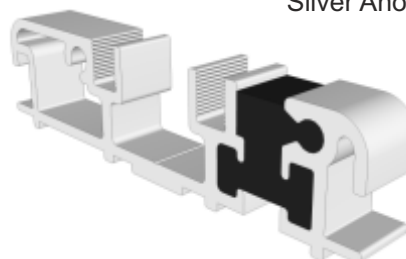

Sections

Rebated Threshold	11
Rebated Threshold With Separate Cill	12
Rebated Threshold With Integrated Cill	13
Low 20mm Threshold	14
Low 15mm Threshold	15
Head - DV14 & DV17 Frame	16
Head With 20mm or 42mm Extension - DV14	17
Head With 42mm Extension - DV17	18
Jamb - Locking Side - DV14 & DV17	19
Jamb - Hinge Side - DV14 & DV17	20
Meeting Stile	21
Double Door Meeting Stile	22
Traffic Door Closing On A Floating Mullion	23
Two Even Panel Doors Meeting Stile	23
Even Panel Door Opening In One Direction - DV14 & DV17	24

Outer Frames

DV14 - Outerframe (for DV14 Threshold)

DV17 - Outerframe (for DV176 Threshold)

Thresholds

DV14 - Rebated

DV171 - 15mm Low

Silver Anodised finish only.

DV173 - 20mm Low