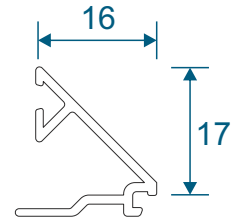

Sections

Rebated Threshold	11
Rebated Threshold With Separate Cill	12
Rebated Threshold With Integrated Cill	13
Low 20mm Threshold	14
Low 15mm Threshold	15
Head - DV14 & DV17 Frame	16
Head With 20mm or 42mm Extension - DV14	17
Head With 42mm Extension - DV17	18
Jamb - Locking Side - DV14 & DV17	19
Jamb - Hinge Side - DV14 & DV17	20
Meeting Stile	21
Double Door Meeting Stile	22
Traffic Door Closing On A Floating Mullion	23
Two Even Panel Doors Meeting Stile	23
Even Panel Door Opening In One Direction - DV14 & DV17	24

DV515 - 42mm Frame Extension For DV14

DV516 - 42mm Frame Extension For DV17

Ramps, Beads & Adapters

DV160 - 24mm Square

DV67 - 28mm Square

DV64 - 32mm Chamfered

EUD03 - Ramp For 15mm Threshold

Silver Anodised finish only.