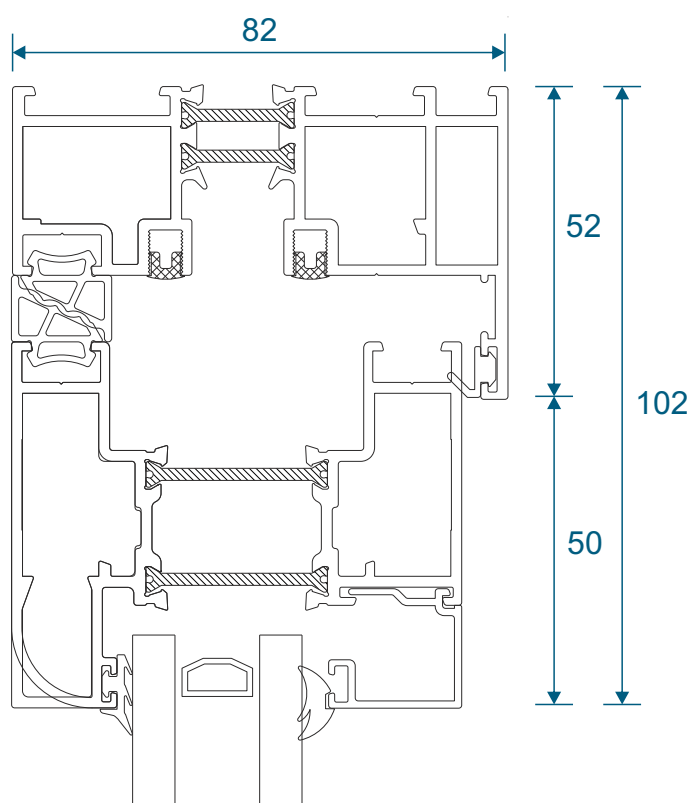

ETC451 - 85mm Cill

ETC457 - 150mm Cill

Cills

ETC458 - 190mm Cill

ETC479 - 225mm Cill

Thresholds

Rebated Threshold Using DV14

Thresholds

Rebated Threshold Using DV14 With 150mm Cill

Thresholds

Rebated Threshold With Integrated Cill - DV176

Thresholds

Low 20mm Threshold

Thresholds

Low 15mm Threshold

Head

Using DV14

Using DV17

Head

DV14 With 20mm Extension

DV14 With 42mm Extension

Head

DV17 With 42mm Extension

Jambs