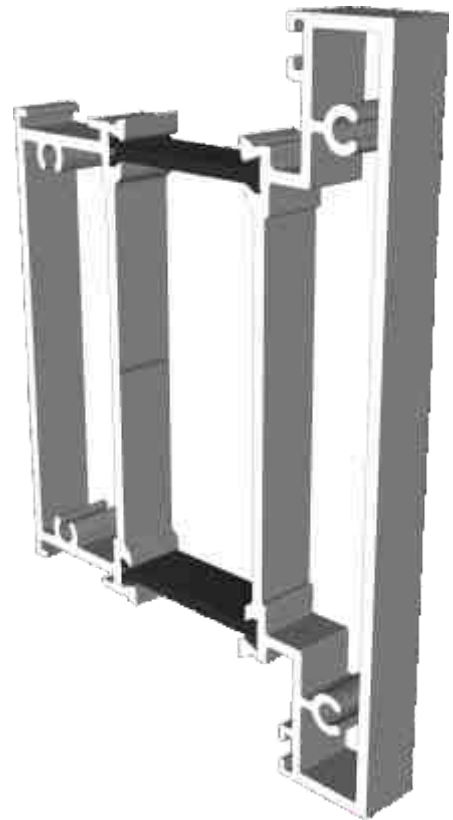

DV515 - 42mm Frame Extension For DV14

DV516 - 42mm Frame Extension For DV17

Ramps, Beads & Adapters

DV160 - 24mm Square

DV67 - 28mm Square

DV64 - 32mm Chamfered

EUD03 - Ramp For 15mm Threshold

Silver Anodised finish only.

DV174 - Ramp For 20mm Threshold

Silver Anodised finish only.

DV56 / DV76 - Door Rebate Adaptor

DV62 - Low Threshold Adaptor

Transom & Midrail

DV30 - 49mm Transom

DV35 - 109mm Midrail

Cills

ETC451 - 85mm Cill

ETC457 - 150mm Cill

Cills

ETC458 - 190mm Cill

ETC479 - 225mm Cill

Thresholds

Rebated Threshold Using DV14

Thresholds