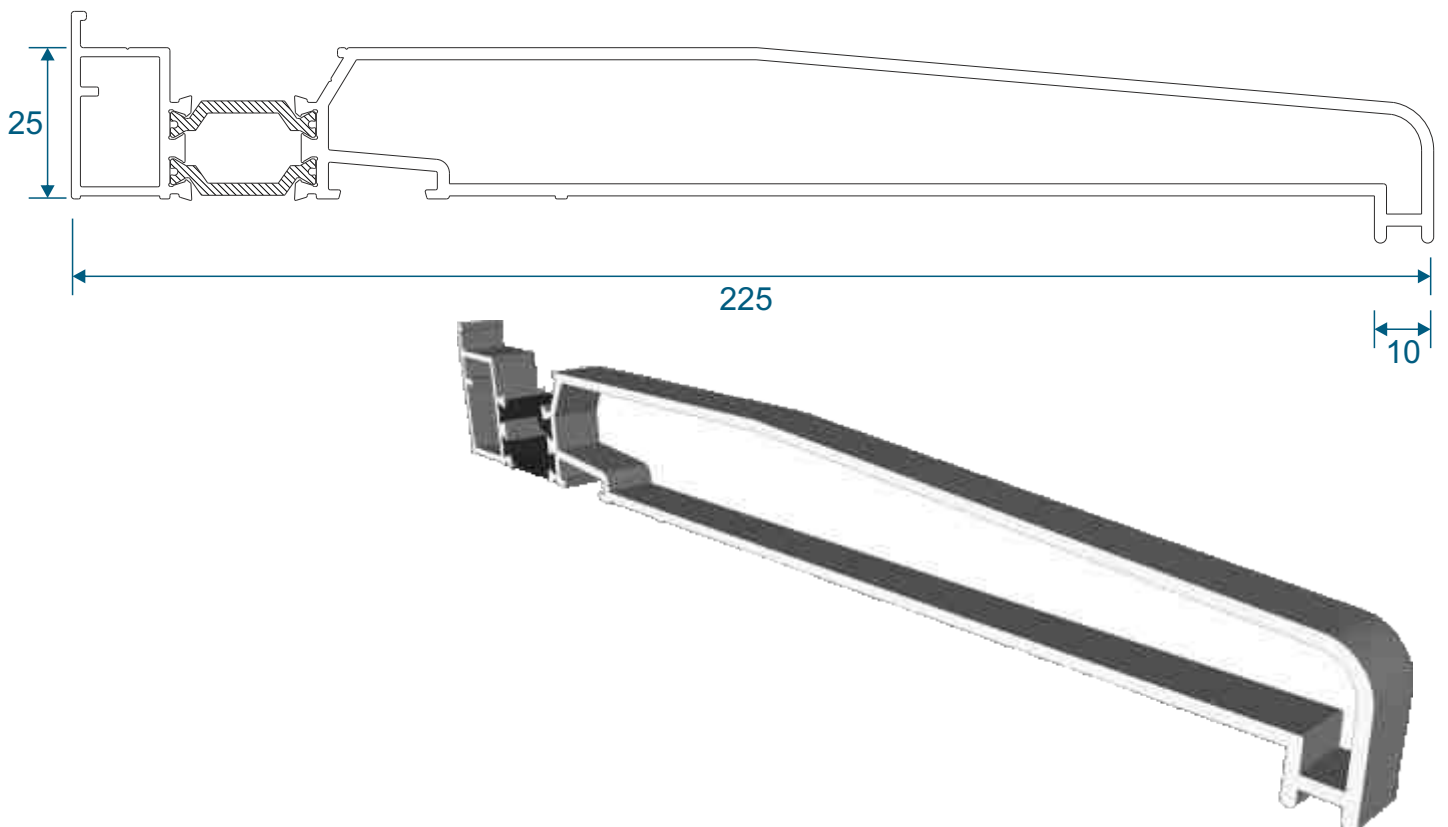

ETC451 - 85mm Cill

ETC457 - 150mm Cill

Cills

ETC458 - 190mm Cill

ETC479 - 225mm Cill

Thresholds

Rebated Threshold Using DV14

Thresholds

Rebated Threshold Using DV14 With 150mm Cill

Thresholds

Rebated Threshold With Integrated Cill - DV176

Thresholds

Low 20mm Threshold

Thresholds

Low 15mm Threshold

Head