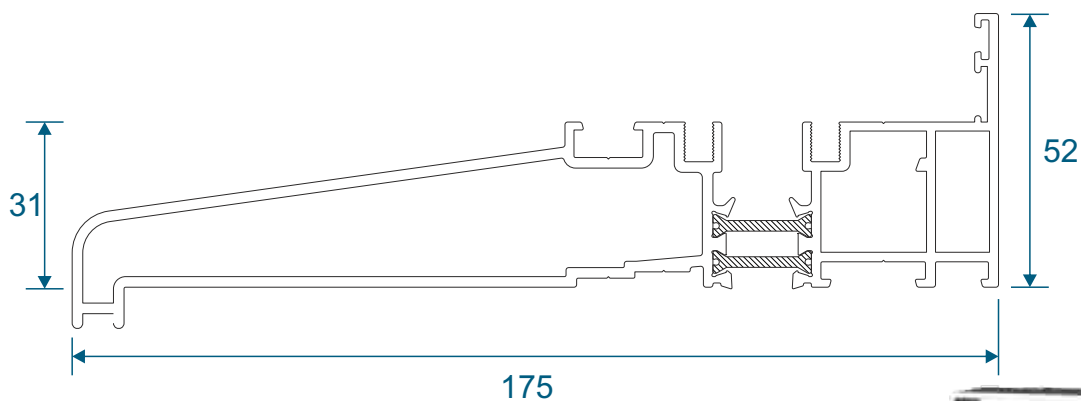

DV176 - Rebated With Integrated Cill