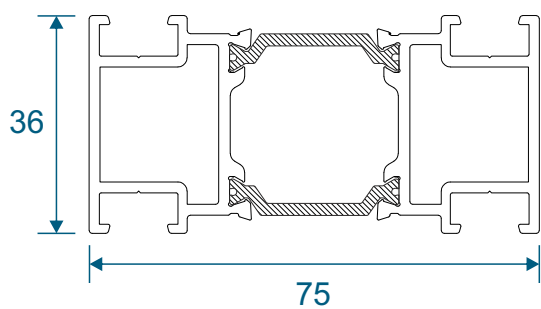

DV32 - Floating Mullion