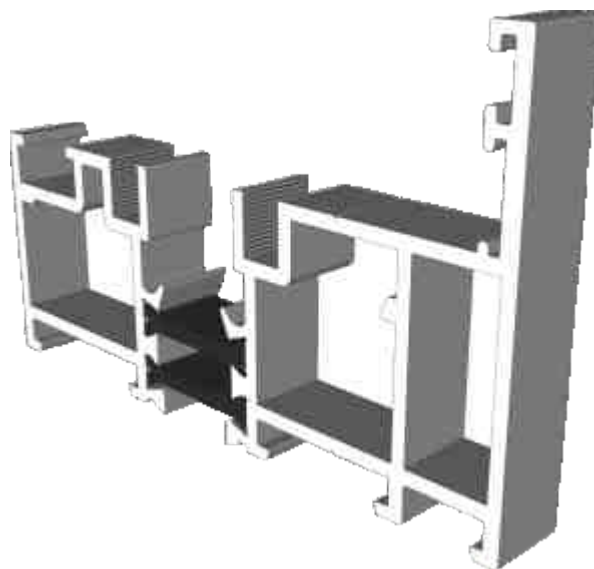

DV17 - Outerframe (for DV176 Threshold)