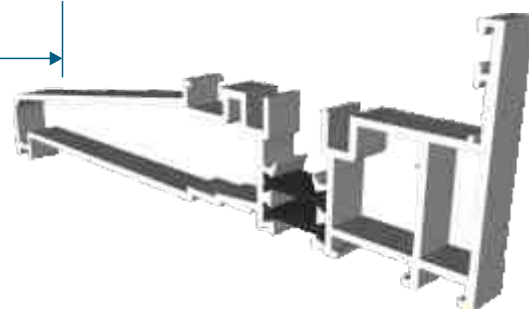

DV176 - Rebated With Integrated Cill