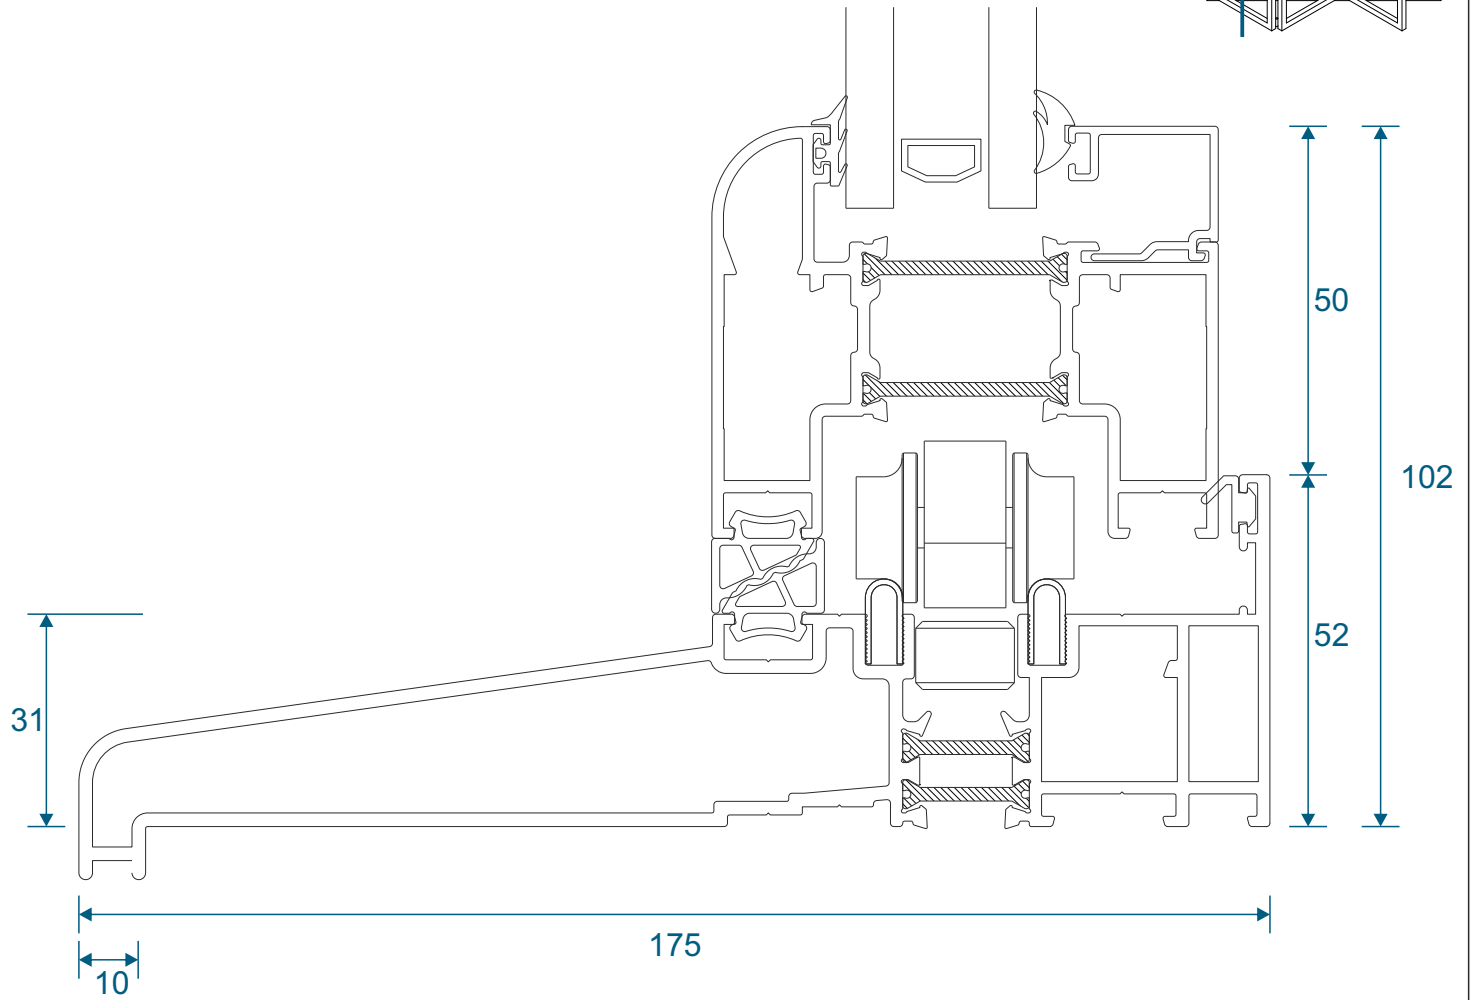

ETC451 - 85mm Cill

ETC457 - 150mm Cill

Cills

ETC458 - 190mm Cill

ETC479 - 225mm Cill

Thresholds

Rebated Threshold Using DV14

Thresholds

Rebated Threshold Using DV14 With 150mm Cill

Thresholds

Rebated Threshold With Integrated Cill - DV176

Thresholds

Low 20mm Threshold

Thresholds

Low 15mm Threshold

Head