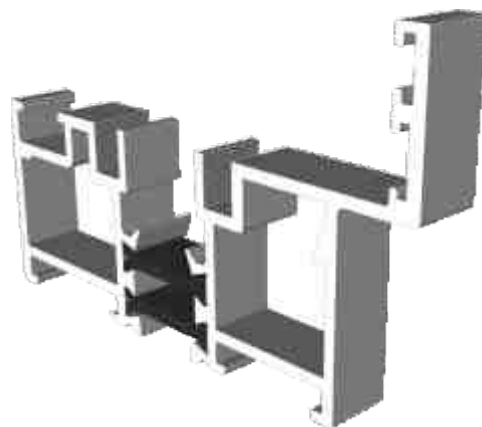

Sections

Rebated Threshold	11
Rebated Threshold With Separate Cill	12
Rebated Threshold With Integrated Cill	13
Low 20mm Threshold	14
Low 15mm Threshold	15
Head - DV14 & DV17 Frame	16
Head With 20mm or 42mm Extension - DV14	17
Head With 42mm Extension - DV17	18
Jamb - Locking Side - DV14 & DV17	19
Jamb - Hinge Side - DV14 & DV17	20
Meeting Stile	21
Double Door Meeting Stile	22
Traffic Door Closing On A Floating Mullion	23
Two Even Panel Doors Meeting Stile	23
Even Panel Door Opening In One Direction - DV14 & DV17	24

Outer Frames

DV14 - Outerframe (for DV14 Threshold)

DV17 - Outerframe (for DV176 Threshold)

Thresholds

DV14 - Rebated

DV171 - 15mm Low

Silver Anodised finish only.

DV173 - 20mm Low