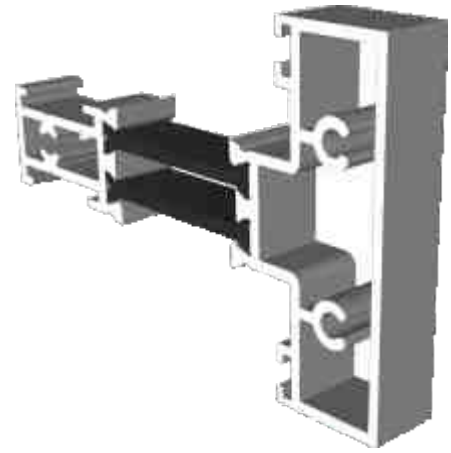

DV515 - 42mm Frame Extension For DV14

DV516 - 42mm Frame Extension For DV17

Ramps, Beads & Adapters

DV160 - 24mm Square

DV67 - 28mm Square

DV64 - 32mm Chamfered

EUD03 - Ramp For 15mm Threshold

Silver Anodised finish only.

DV174 - Ramp For 20mm Threshold

Silver Anodised finish only.

DV56 / DV76 - Door Rebate Adaptor

DV62 - Low Threshold Adaptor

Transom & Midrail

DV30 - 49mm Transom

DV35 - 109mm Midrail

Cills

ETC451 - 85mm Cill

ETC457 - 150mm Cill

Cills

ETC458 - 190mm Cill

ETC479 - 225mm Cill

Thresholds

Rebated Threshold Using DV14

Thresholds

Rebated Threshold Using DV14 With 150mm Cill

Thresholds

Rebated Threshold With Integrated Cill - DV176

Thresholds

Low 20mm Threshold

Thresholds

Low 15mm Threshold

Head