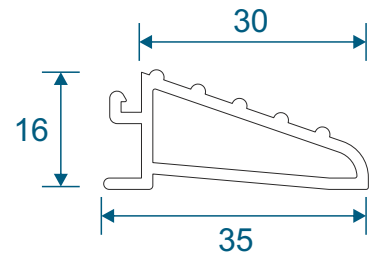

DV174 - Ramp For 20mm Threshold