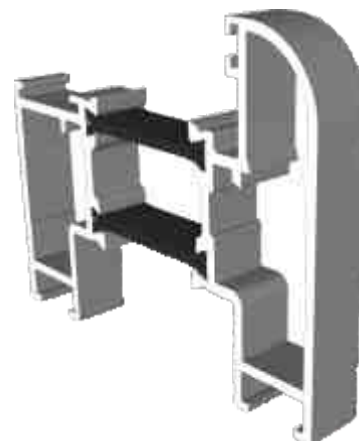

Sashes & Floating Mullion

DV26 - Radius