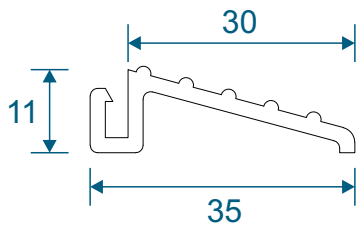

Sections

Rebated Threshold	11
Rebated Threshold With Separate Cill	12
Rebated Threshold With Integrated Cill	13
Low 20mm Threshold	14
Low 15mm Threshold	15
Head - DV14 & DV17 Frame	16
Head With 20mm or 42mm Extension - DV14	17
Head With 42mm Extension - DV17	18
Jamb - Locking Side - DV14 & DV17	19
Jamb - Hinge Side - DV14 & DV17	20
Meeting Stile	21
Double Door Meeting Stile	22
Traffic Door Closing On A Floating Mullion	23
Two Even Panel Doors Meeting Stile	23
Even Panel Door Opening In One Direction - DV14 & DV17	24

DV515 - 42mm Frame Extension For DV14

DV516 - 42mm Frame Extension For DV17

Ramps, Beads & Adapters

DV160 - 24mm Square

DV67 - 28mm Square

DV64 - 32mm Chamfered

EUD03 - Ramp For 15mm Threshold

Silver Anodised finish only.