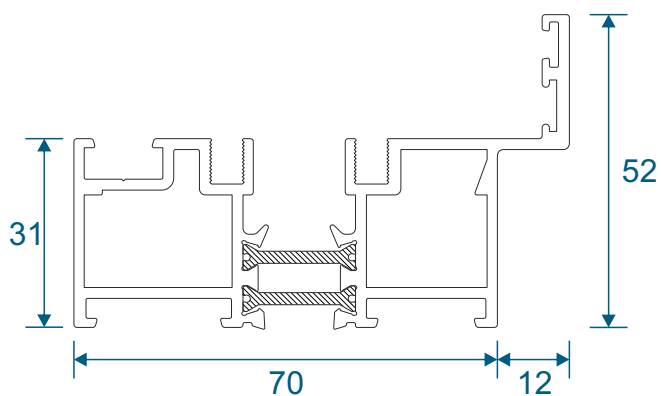

Sections

Rebated Threshold	11
Rebated Threshold With Separate Cill	12
Rebated Threshold With Integrated Cill	13
Low 20mm Threshold	14
Low 15mm Threshold	15
Head - DV14 & DV17 Frame	16
Head With 20mm or 42mm Extension - DV14	17
Head With 42mm Extension - DV17	18
Jamb - Locking Side - DV14 & DV17	19
Jamb - Hinge Side - DV14 & DV17	20
Meeting Stile	21
Double Door Meeting Stile	22
Traffic Door Closing On A Floating Mullion	23
Two Even Panel Doors Meeting Stile	23
Even Panel Door Opening In One Direction - DV14 & DV17	24

Outer Frames

DV14 - Outerframe (for DV14 Threshold)

DV17 - Outerframe (for DV176 Threshold)

Thresholds

DV14 - Rebated

DV171 - 15mm Low

Silver Anodised finish only.

DV173 - 20mm Low