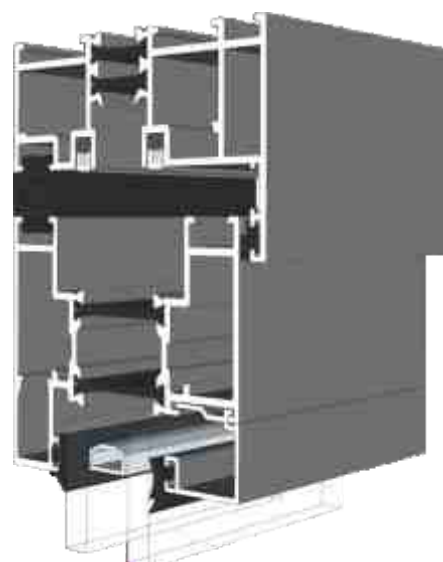

Head

Using DV14

Using DV17