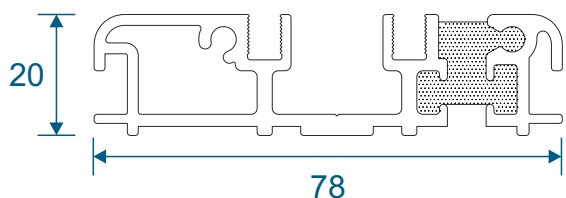

Sections

Rebated Threshold	11
Rebated Threshold With Separate Cill	12
Rebated Threshold With Integrated Cill	13
Low 20mm Threshold	14
Low 15mm Threshold	15
Head - DV14 & DV17 Frame	16
Head With 20mm or 42mm Extension - DV14	17
Head With 42mm Extension - DV17	18
Jamb - Locking Side - DV14 & DV17	19
Jamb - Hinge Side - DV14 & DV17	20
Meeting Stile	21
Double Door Meeting Stile	22
Traffic Door Closing On A Floating Mullion	23
Two Even Panel Doors Meeting Stile	23
Even Panel Door Opening In One Direction - DV14 & DV17	24

Outer Frames

DV14 - Outerframe (for DV14 Threshold)

DV17 - Outerframe (for DV176 Threshold)

Thresholds

DV14 - Rebated

DV171 - 15mm Low

Silver Anodised finish only.

DV173 - 20mm Low