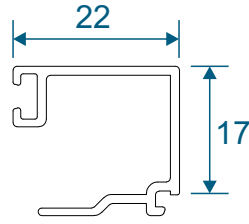

Sections

Rebated Threshold	11
Rebated Threshold With Separate Cill	12
Rebated Threshold With Integrated Cill	13
Low 20mm Threshold	14
Low 15mm Threshold	15
Head - DV14 & DV17 Frame	16
Head With 20mm or 42mm Extension - DV14	17
Head With 42mm Extension - DV17	18
Jamb - Locking Side - DV14 & DV17	19
Jamb - Hinge Side - DV14 & DV17	20
Meeting Stile	21
Double Door Meeting Stile	22
Traffic Door Closing On A Floating Mullion	23
Two Even Panel Doors Meeting Stile	23
Even Panel Door Opening In One Direction - DV14 & DV17	24

DV515 - 42mm Frame Extension For DV14

DV516 - 42mm Frame Extension For DV17

Ramps, Beads & Adapters

DV160 - 24mm Square

DV67 - 28mm Square

DV64 - 32mm Chamfered

EUD03 - Ramp For 15mm Threshold

Silver Anodised finish only.

ETC451 - 85mm Cill

ETC457 - 150mm Cill

Cills

ETC458 - 190mm Cill

ETC479 - 225mm Cill

Thresholds

Rebated Threshold Using DV14

Thresholds