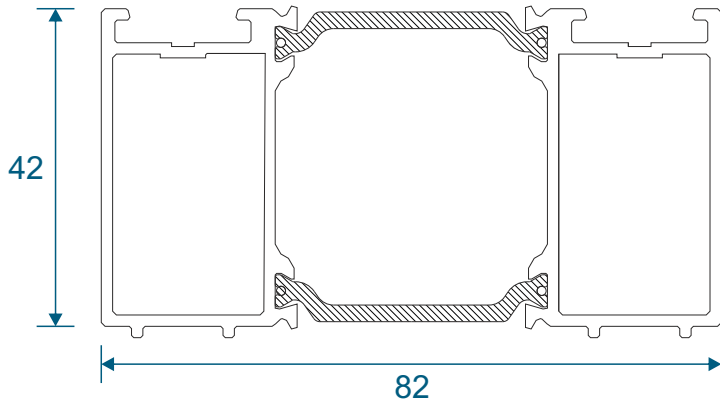

DV515 - 42mm Frame Extension For DV14

DV516 - 42mm Frame Extension For DV17

Ramps, Beads & Adapters

DV160 - 24mm Square

DV67 - 28mm Square

DV64 - 32mm Chamfered

EUD03 - Ramp For 15mm Threshold

Silver Anodised finish only.