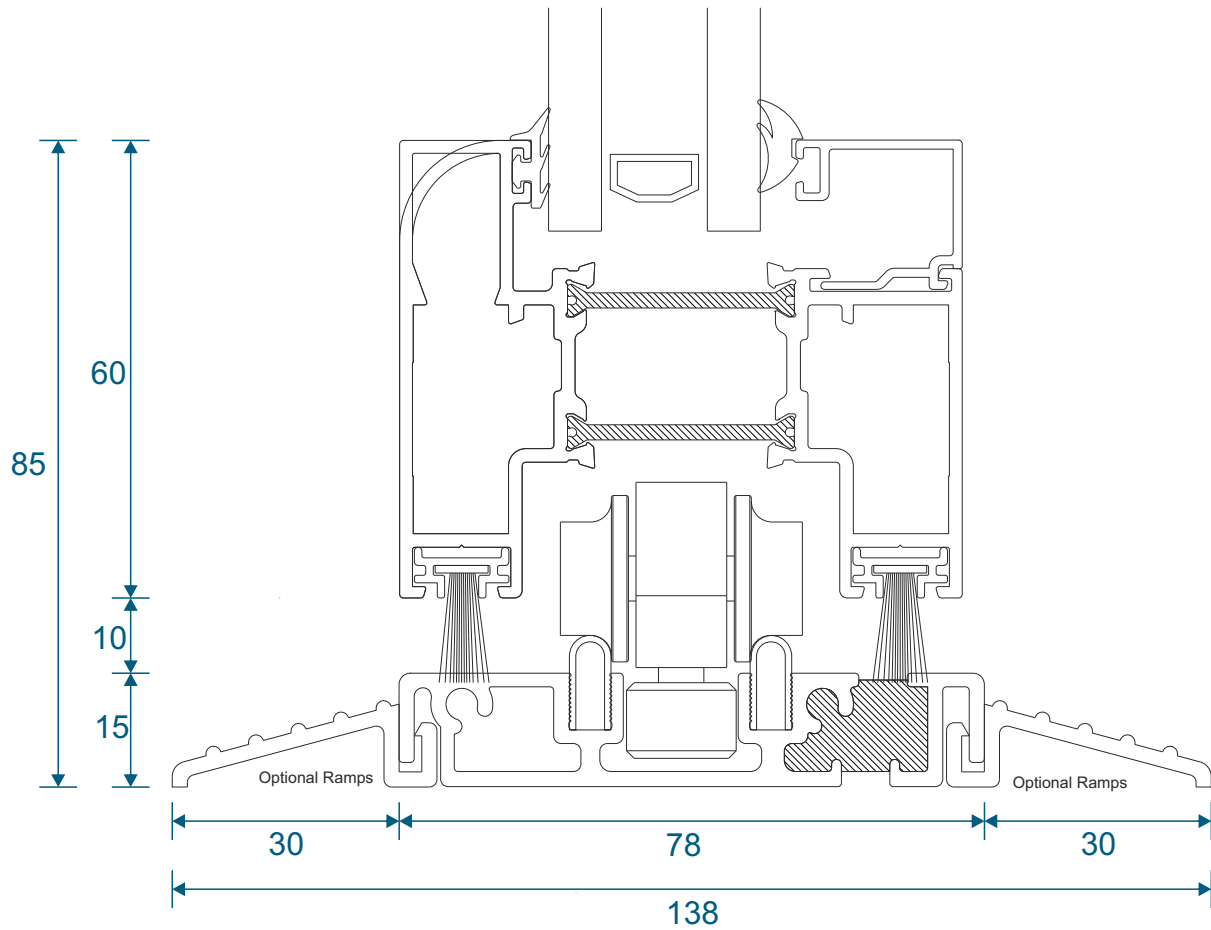

ETC451 - 85mm Cill

ETC457 - 150mm Cill

Cills

ETC458 - 190mm Cill

ETC479 - 225mm Cill

Thresholds

Rebated Threshold Using DV14

Thresholds

Rebated Threshold Using DV14 With 150mm Cill

Thresholds

Rebated Threshold With Integrated Cill - DV176

Thresholds

Low 20mm Threshold

Thresholds

Low 15mm Threshold

Head

Using DV14

Using DV17

Head

DV14 With 20mm Extension

DV14 With 42mm Extension

Head

DV17 With 42mm Extension

Jambs