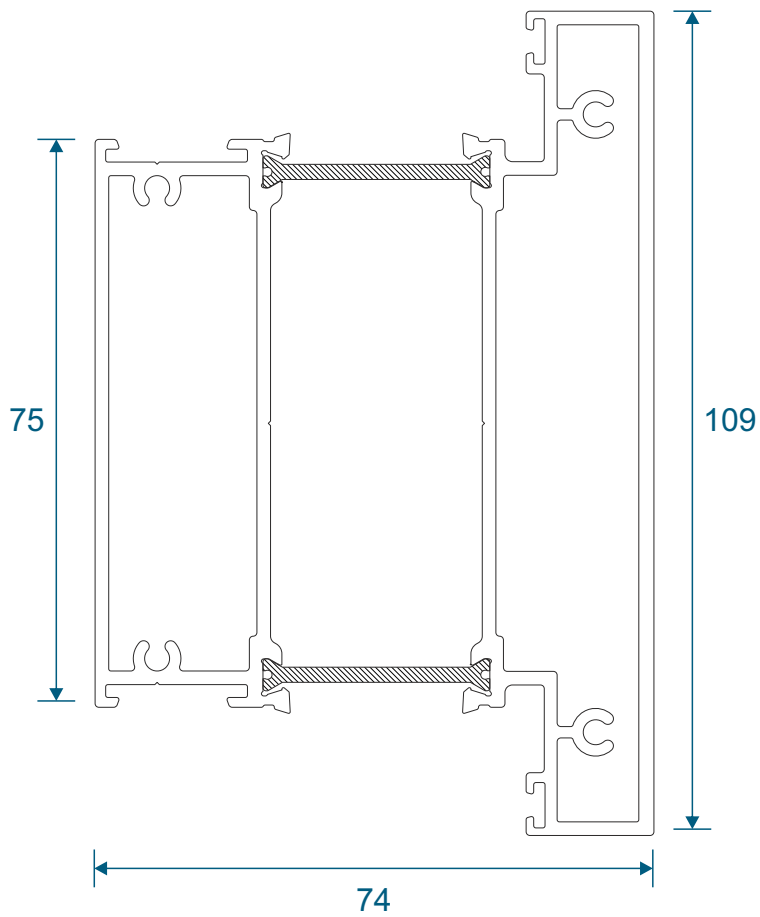

DV35 - 109mm Midrail