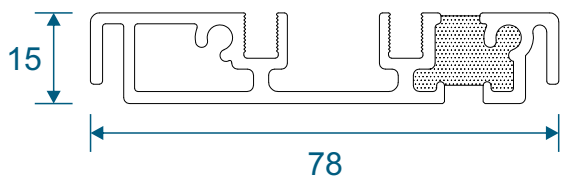

Sections

Rebated Threshold	11
Rebated Threshold With Separate Cill	12
Rebated Threshold With Integrated Cill	13
Low 20mm Threshold	14
Low 15mm Threshold	15
Head - DV14 & DV17 Frame	16
Head With 20mm or 42mm Extension - DV14	17
Head With 42mm Extension - DV17	18
Jamb - Locking Side - DV14 & DV17	19
Jamb - Hinge Side - DV14 & DV17	20
Meeting Stile	21
Double Door Meeting Stile	22
Traffic Door Closing On A Floating Mullion	23
Two Even Panel Doors Meeting Stile	23
Even Panel Door Opening In One Direction - DV14 & DV17	24

Outer Frames

DV14 - Outerframe (for DV14 Threshold)

DV17 - Outerframe (for DV176 Threshold)

Thresholds

DV14 - Rebated

DV171 - 15mm Low

Silver Anodised finish only.

DV173 - 20mm Low