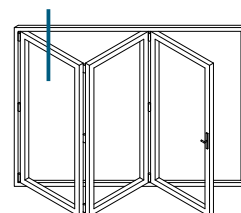

Head

Using DV14

Using DV17