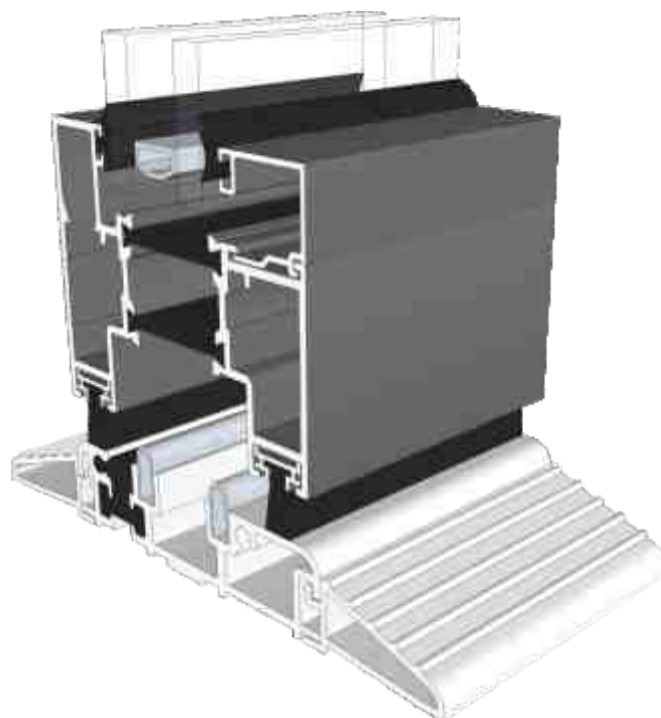

Rebated Threshold Using DV14 With 150mm Cill

Thresholds

Rebated Threshold With Integrated Cill - DV176

Thresholds

Low 20mm Threshold

Thresholds

Low 15mm Threshold

Head