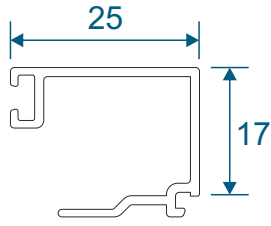

DV515 - 42mm Frame Extension For DV14

DV516 - 42mm Frame Extension For DV17

Ramps, Beads & Adapters

DV160 - 24mm Square

DV67 - 28mm Square

DV64 - 32mm Chamfered

EUD03 - Ramp For 15mm Threshold

Silver Anodised finish only.