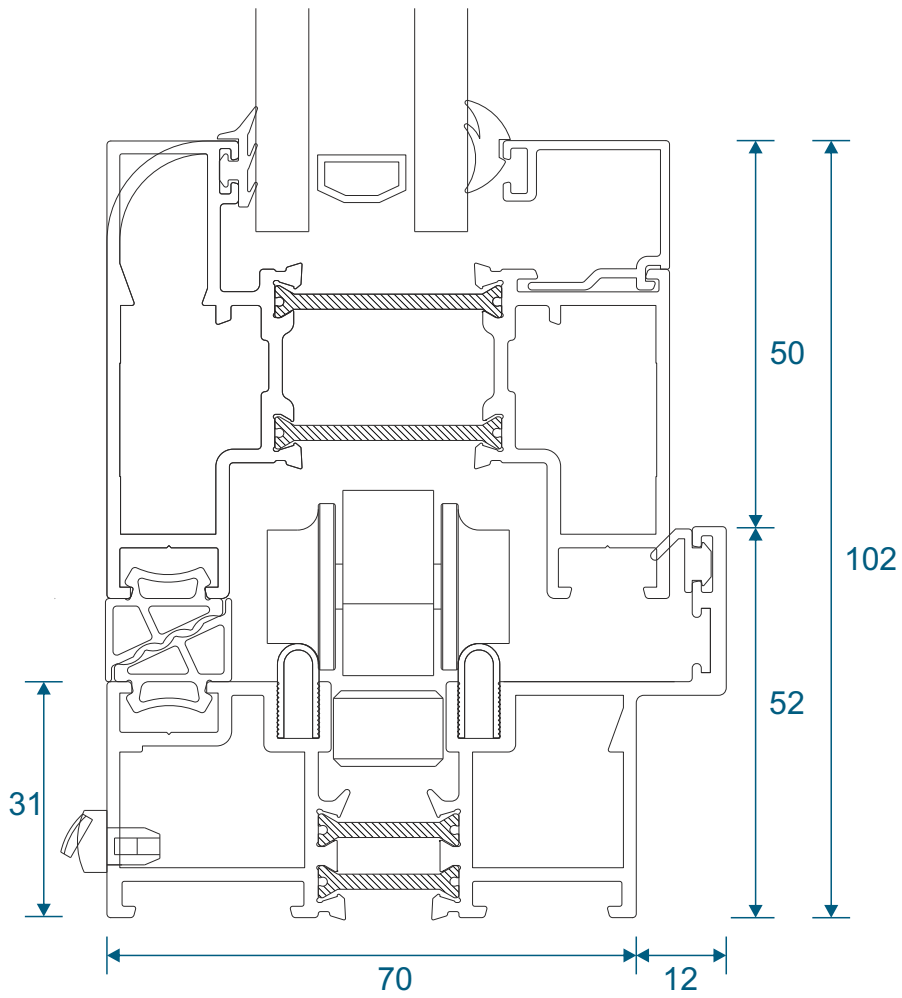

ETC451 - 85mm Cill

ETC457 - 150mm Cill

Cills

ETC458 - 190mm Cill

ETC479 - 225mm Cill

Thresholds

Rebated Threshold Using DV14

Thresholds

Rebated Threshold Using DV14 With 150mm Cill

Thresholds

Rebated Threshold With Integrated Cill - DV176

Thresholds

Low 20mm Threshold

Thresholds

Low 15mm Threshold

Head