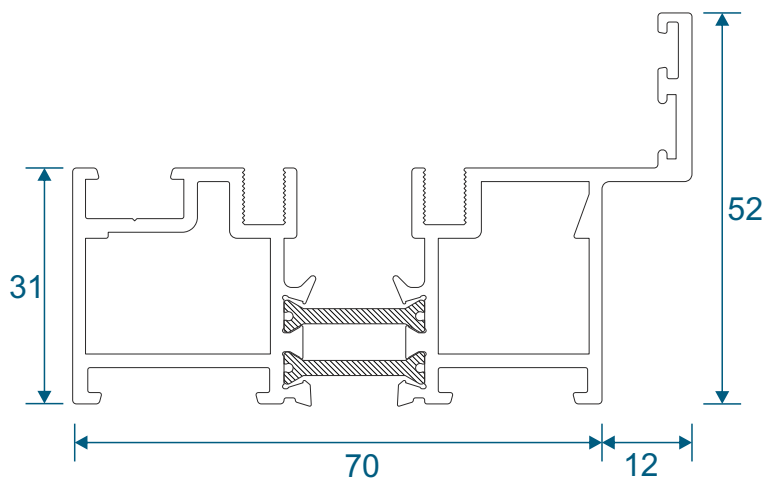

Outer Frames

DV14 - Outerframe (for DV14 Threshold)