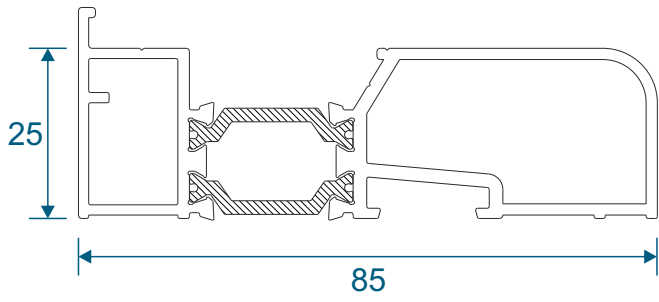

DV174 - Ramp For 20mm Threshold

Silver Anodised finish only.

DV56 / DV76 - Door Rebate Adaptor

DV62 - Low Threshold Adaptor

Transom & Midrail

DV30 - 49mm Transom

DV35 - 109mm Midrail

Cills

ETC451 - 85mm Cill

ETC457 - 150mm Cill

Cills

ETC458 - 190mm Cill

ETC479 - 225mm Cill

Thresholds

Rebated Threshold Using DV14

Thresholds