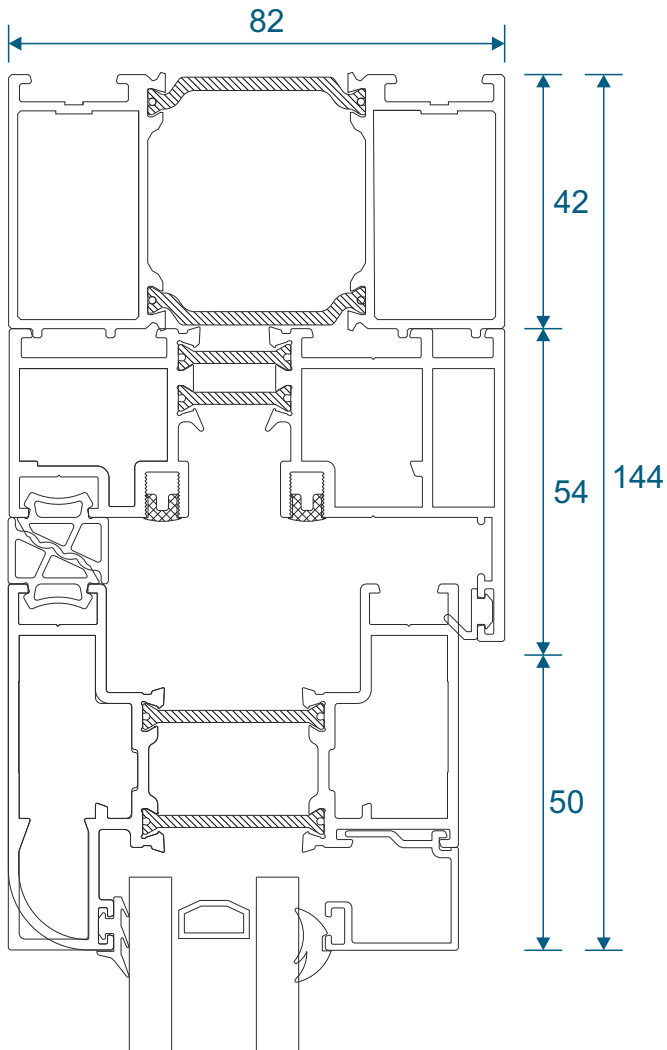

Rebated Threshold Using DV14 With 150mm Cill

Thresholds

Rebated Threshold With Integrated Cill - DV176

Thresholds

Low 20mm Threshold

Thresholds

Low 15mm Threshold

Head

Using DV14

Using DV17

Head

DV14 With 20mm Extension

DV14 With 42mm Extension

Head

DV17 With 42mm Extension

Jambs