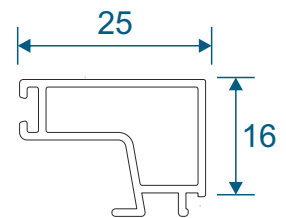

Sections

Threshold	10
Threshold With Cill	11
Head	12
Head With Extension	13
Jamb - Locking Side	14
Jamb - Hinge Side	15
Meeting Stile	16
Double Door Meeting Stile	17
Traffic Door Closing On A Floating Mullion	18
Even Panel Door Opening In One Direction	18
Two Even Panel Doors Meeting Stile	19

Outer Frame & Sashes

DV512 - Outerframe / Threshold

DV522 - Square Sash

DV523 - Radius Sash

Adapters & Beads

DV545 - Top Guide Insert

DV562 - Rebate Adapter

DV560 - Locking Extension

DV575 - Double Door Adapter

ETC272 - 28mm Square Bead

ETC270 - 24mm Square Bead

PVC Inserts

PCX38 - Keep Carrier

PCX42 - Lock Carrier

PCX43 - Carrier

PCX15 - Infill Strip

DV60 - Infill Strip

VG52 - Infill Strip

Floating Mullion & Head Extension

DV38 - Floating Mullion

ETC515 - 42mm Head Extension

Corner Post & Coupler

ETC348 - 90° Corner Post

ETC357 - 25mm Coupler