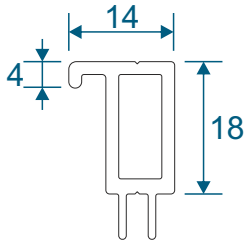

Sections

Threshold	10
Threshold With Cill	11
Head	12
Head With Extension	13
Jamb - Locking Side	14
Jamb - Hinge Side	15
Meeting Stile	16
Double Door Meeting Stile	17
Traffic Door Closing On A Floating Mullion	18
Even Panel Door Opening In One Direction	18
Two Even Panel Doors Meeting Stile	19

Outer Frame & Sashes

DV512 - Outerframe / Threshold

DV522 - Square Sash

DV523 - Radius Sash

Adapters & Beads

DV545 - Top Guide Insert

DV562 - Rebate Adapter

DV560 - Locking Extension

DV575 - Double Door Adapter

ETC272 - 28mm Square Bead

ETC270 - 24mm Square Bead

PVC Inserts

PCX38 - Keep Carrier

PCX42 - Lock Carrier

PCX43 - Carrier

PCX15 - Infill Strip

DV60 - Infill Strip

VG52 - Infill Strip

Floating Mullion & Head Extension

DV38 - Floating Mullion

ETC515 - 42mm Head Extension

Corner Post & Coupler

ETC348 - 90° Corner Post

ETC357 - 25mm Coupler