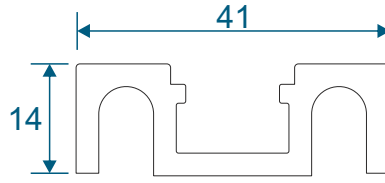

DV575 - Double Door Adapter

ETC272 - 28mm Square Bead

ETC270 - 24mm Square Bead

PVC Inserts

PCX38 - Keep Carrier

PCX42 - Lock Carrier

PCX43 - Carrier

PCX15 - Infill Strip

DV60 - Infill Strip

VG52 - Infill Strip

Floating Mullion & Head Extension

DV38 - Floating Mullion

ETC515 - 42mm Head Extension

Corner Post & Coupler

ETC348 - 90° Corner Post

ETC357 - 25mm Coupler