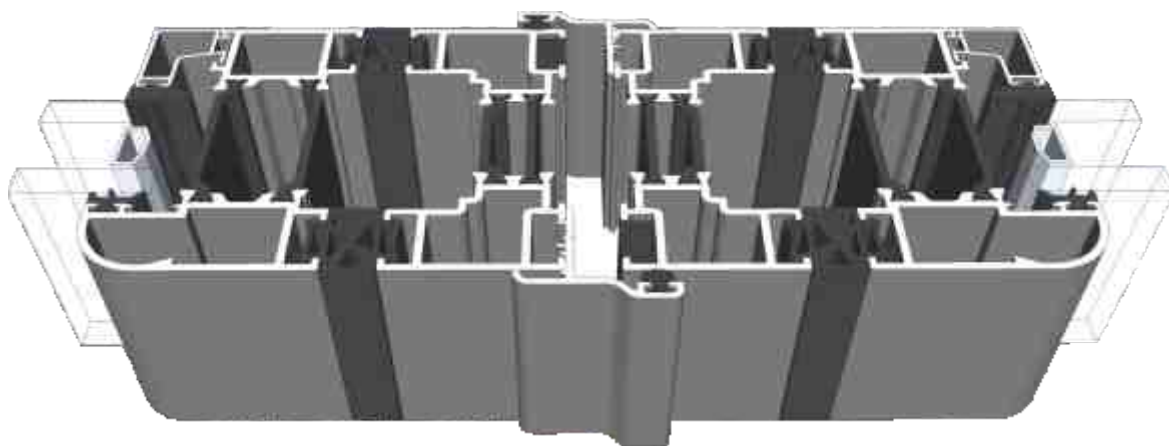

167

Even Panel Door Opening In One Direction

142

Meeting Stile

Two Even Panel Doors Meeting Stile

Main Office & Factory

Units 4-5, t: 01268 681612 (15 lines)
Charfleets Road, f: 01268 510058
Canvey Island, e: sales@duration.co.uk
Essex. SS8 0PQ w: www.duration.co.uk