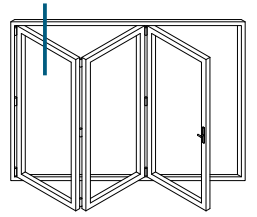

DV60 - Infill Strip

VG52 - Infill Strip

Floating Mullion & Head Extension

DV38 - Floating Mullion

ETC515 - 42mm Head Extension

Corner Post & Coupler

ETC348 - 90° Corner Post

ETC357 - 25mm Coupler

Cills

ETC451 - 85mm Cill

ETC457 - 150mm Cill

Cills

ETC458 - 190mm Cill

ETC479 - 225mm Cill

Thresholds

Standard Rebated

Thresholds

Standard Rebated With Cill

Head

Standard

Head

With Extension

Jambs

Locking Side

Jambs

Hinge Side

Meeting Stile

With Or Without Intermediate Handle

Meeting Stile

Double Door

Meeting Stiles

Traffic Door Closing On A Floating Mullion