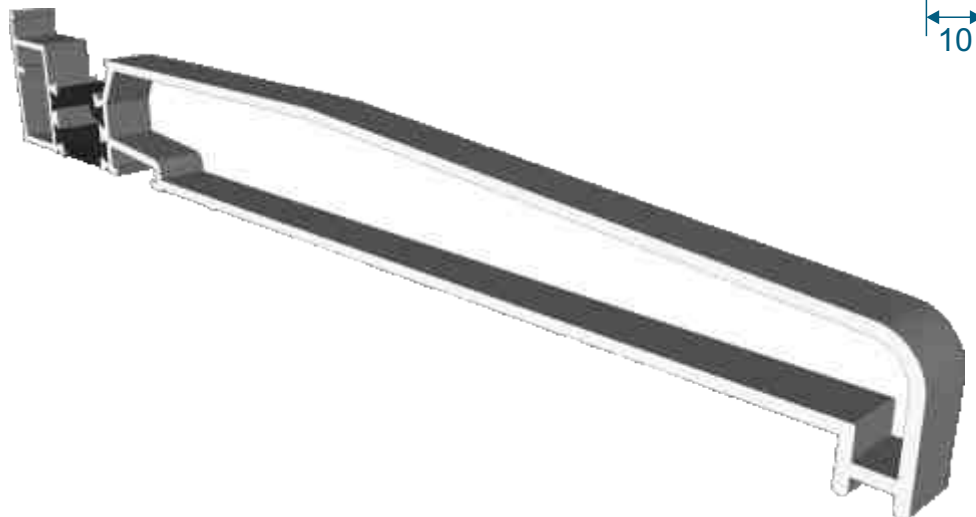

DV60 - Infill Strip

VG52 - Infill Strip

Floating Mullion & Head Extension

DV38 - Floating Mullion

ETC515 - 42mm Head Extension

Corner Post & Coupler

ETC348 - 90° Corner Post

ETC357 - 25mm Coupler

Cills

ETC451 - 85mm Cill

ETC457 - 150mm Cill

Cills

ETC458 - 190mm Cill

ETC479 - 225mm Cill

Thresholds

Standard Rebated

Thresholds

Standard Rebated With Cill

Head

Standard

Head

With Extension

Jambs

Locking Side