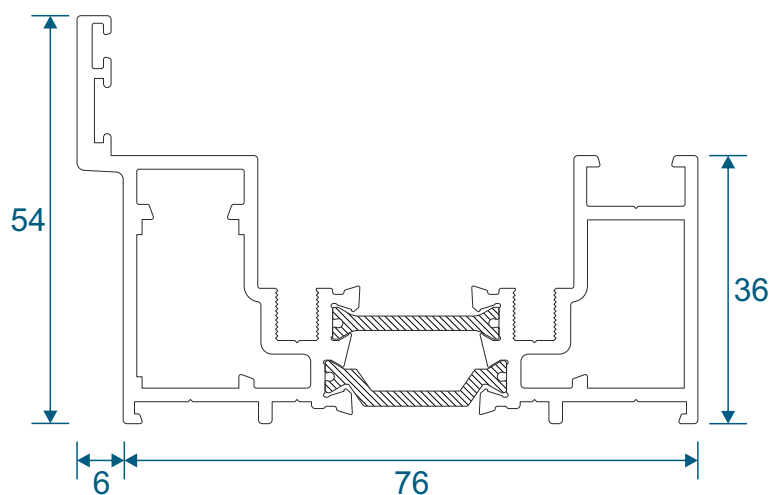

Outer Frame & Sashes

DV512 - Outerframe / Threshold