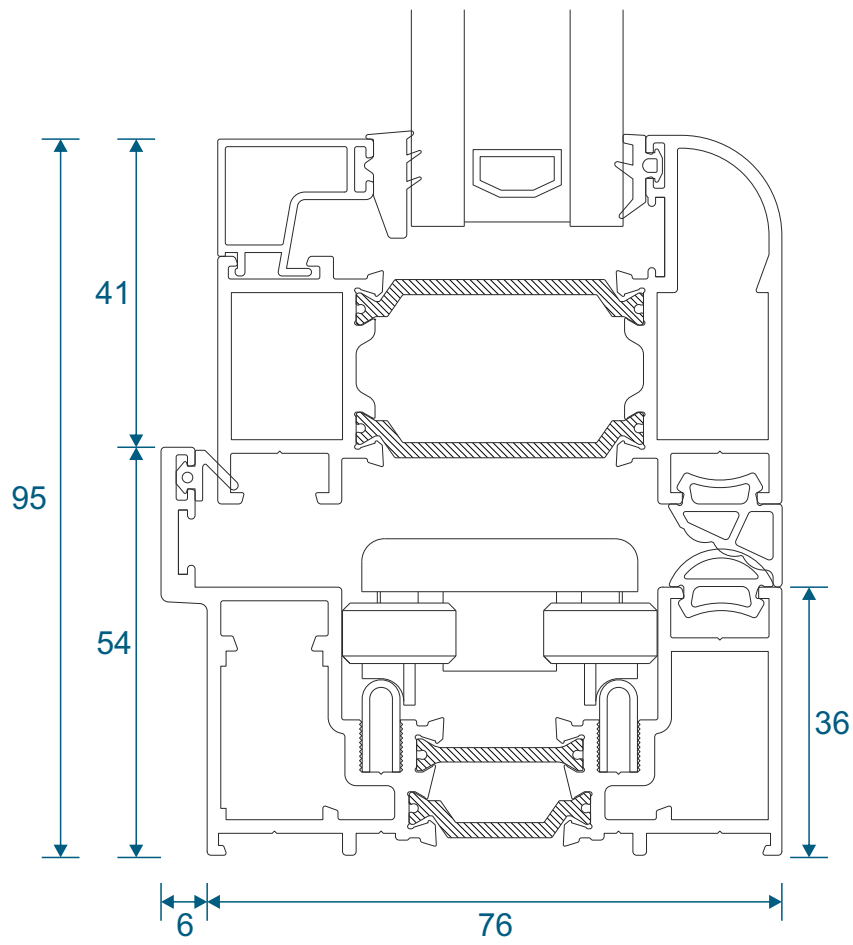

DV60 - Infill Strip

VG52 - Infill Strip

Floating Mullion & Head Extension

DV38 - Floating Mullion

ETC515 - 42mm Head Extension

Corner Post & Coupler

ETC348 - 90° Corner Post

ETC357 - 25mm Coupler

Cills

ETC451 - 85mm Cill

ETC457 - 150mm Cill

Cills

ETC458 - 190mm Cill

ETC479 - 225mm Cill

Thresholds

Standard Rebated