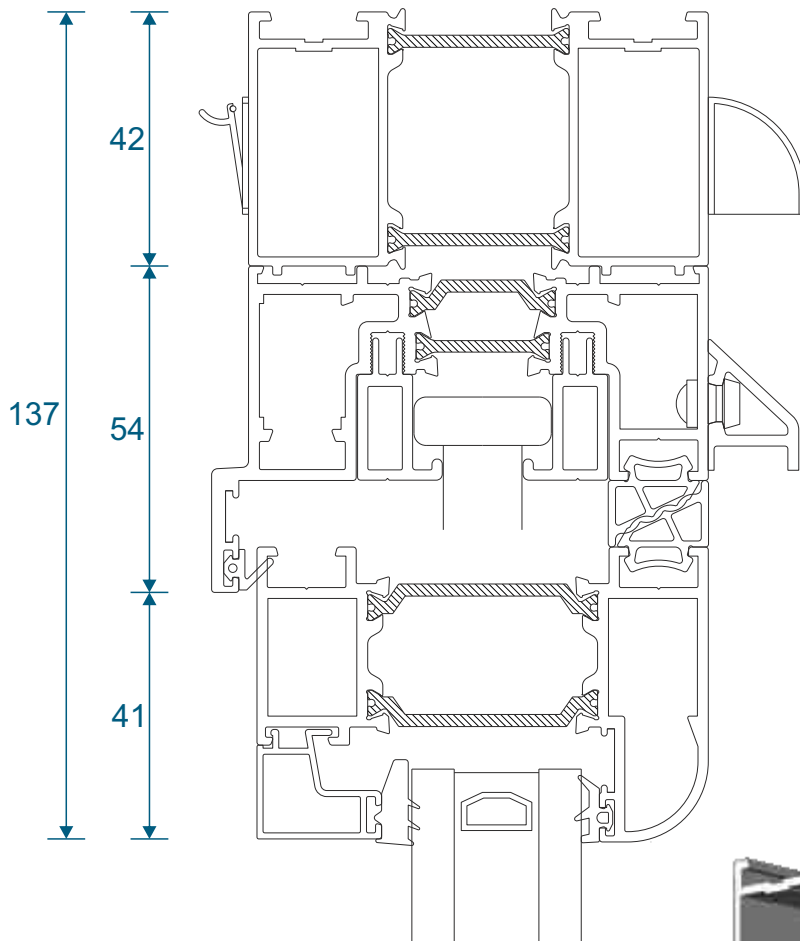

Cills

ETC451 - 85mm Cill

ETC457 - 150mm Cill

Cills

ETC458 - 190mm Cill

ETC479 - 225mm Cill

Thresholds

Standard Rebated

Thresholds

Standard Rebated With Cill

Head

Standard

Head

With Extension

Jambs

Locking Side