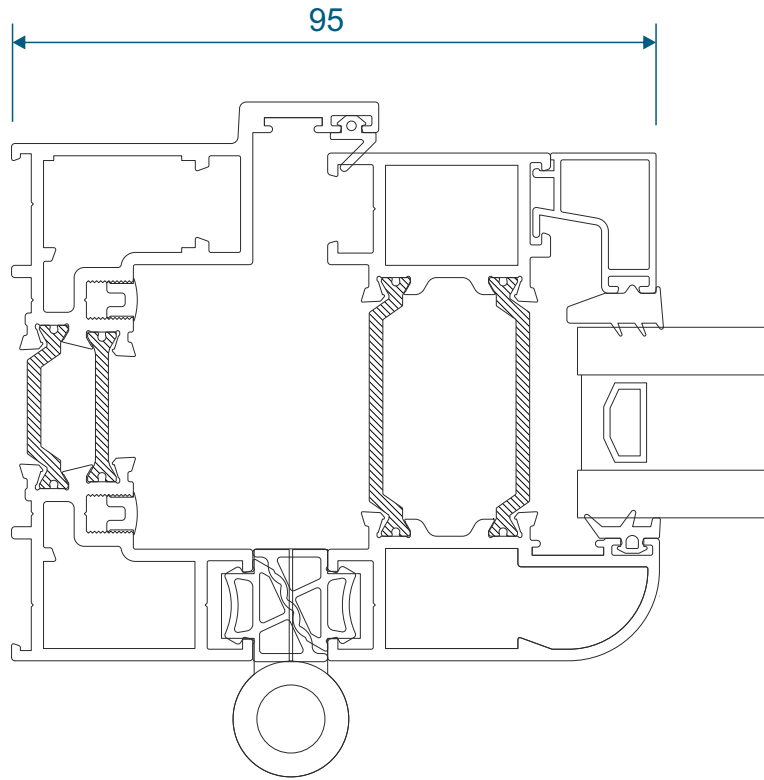

Jambs

Hinge Side