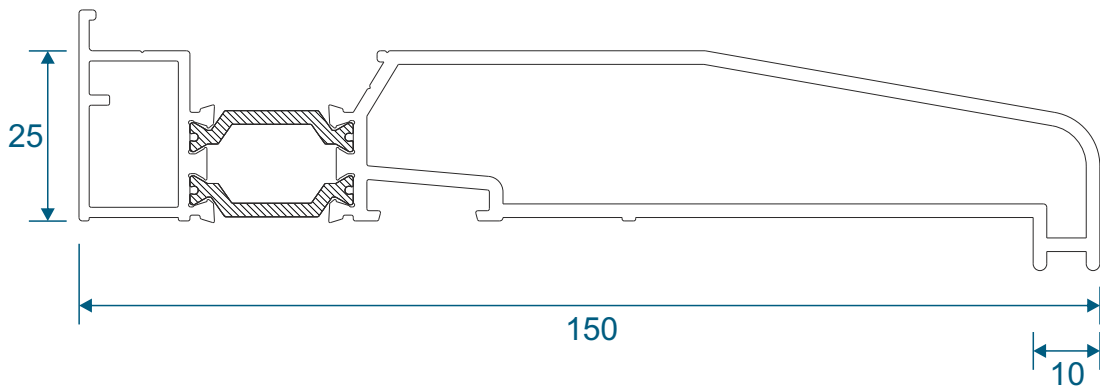

DV575 - Double Door Adapter

ETC272 - 28mm Square Bead

ETC270 - 24mm Square Bead

PVC Inserts

PCX38 - Keep Carrier

PCX42 - Lock Carrier

PCX43 - Carrier

PCX15 - Infill Strip

DV60 - Infill Strip

VG52 - Infill Strip

Floating Mullion & Head Extension

DV38 - Floating Mullion

ETC515 - 42mm Head Extension

Corner Post & Coupler

ETC348 - 90° Corner Post

ETC357 - 25mm Coupler

Cills

ETC451 - 85mm Cill

ETC457 - 150mm Cill

Cills

ETC458 - 190mm Cill

ETC479 - 225mm Cill

Thresholds

Standard Rebated