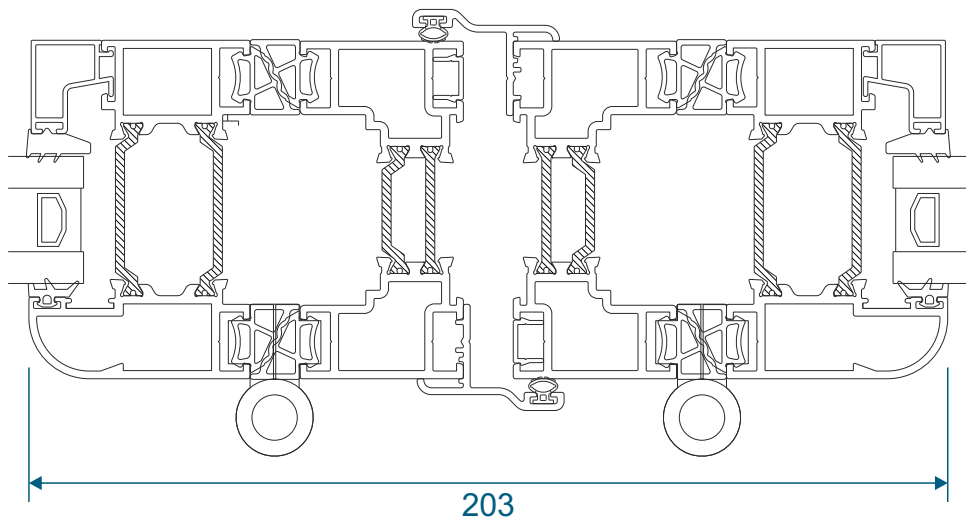

167

Even Panel Door Opening In One Direction

142

Meeting Stile

Two Even Panel Doors Meeting Stile

Main Office & Factory

Units 4-5, t: 01268 681612 (15 lines)
Charfleets Road, f: 01268 510058
Canvey Island, e: sales@duration.co.uk
Essex. SS8 0PQ w: www.duration.co.uk