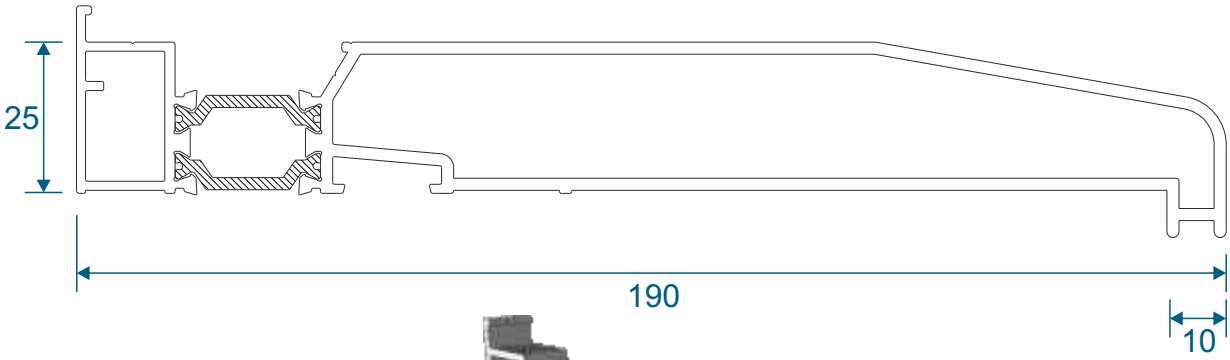

DV60 - Infill Strip

VG52 - Infill Strip

Floating Mullion & Head Extension

DV38 - Floating Mullion

ETC515 - 42mm Head Extension

Corner Post & Coupler

ETC348 - 90° Corner Post

ETC357 - 25mm Coupler

Cills

ETC451 - 85mm Cill

ETC457 - 150mm Cill

Cills

ETC458 - 190mm Cill

ETC479 - 225mm Cill

Thresholds

Standard Rebated

Thresholds

Standard Rebated With Cill

Head

Standard

Head

With Extension

Jambs

Locking Side