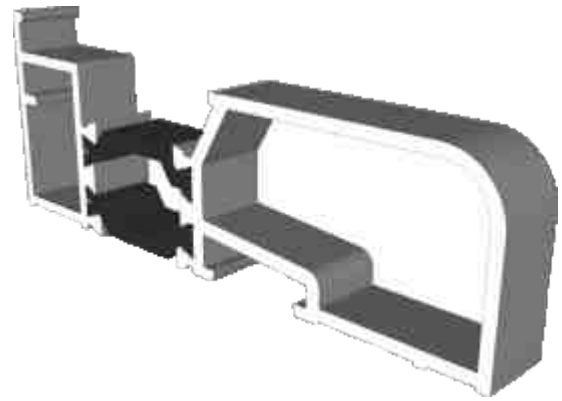

DV60 - Infill Strip

VG52 - Infill Strip

Floating Mullion & Head Extension

DV38 - Floating Mullion

ETC515 - 42mm Head Extension

Corner Post & Coupler

ETC348 - 90° Corner Post

ETC357 - 25mm Coupler

Cills

ETC451 - 85mm Cill

ETC457 - 150mm Cill

Cills

ETC458 - 190mm Cill

ETC479 - 225mm Cill

Thresholds

Standard Rebated