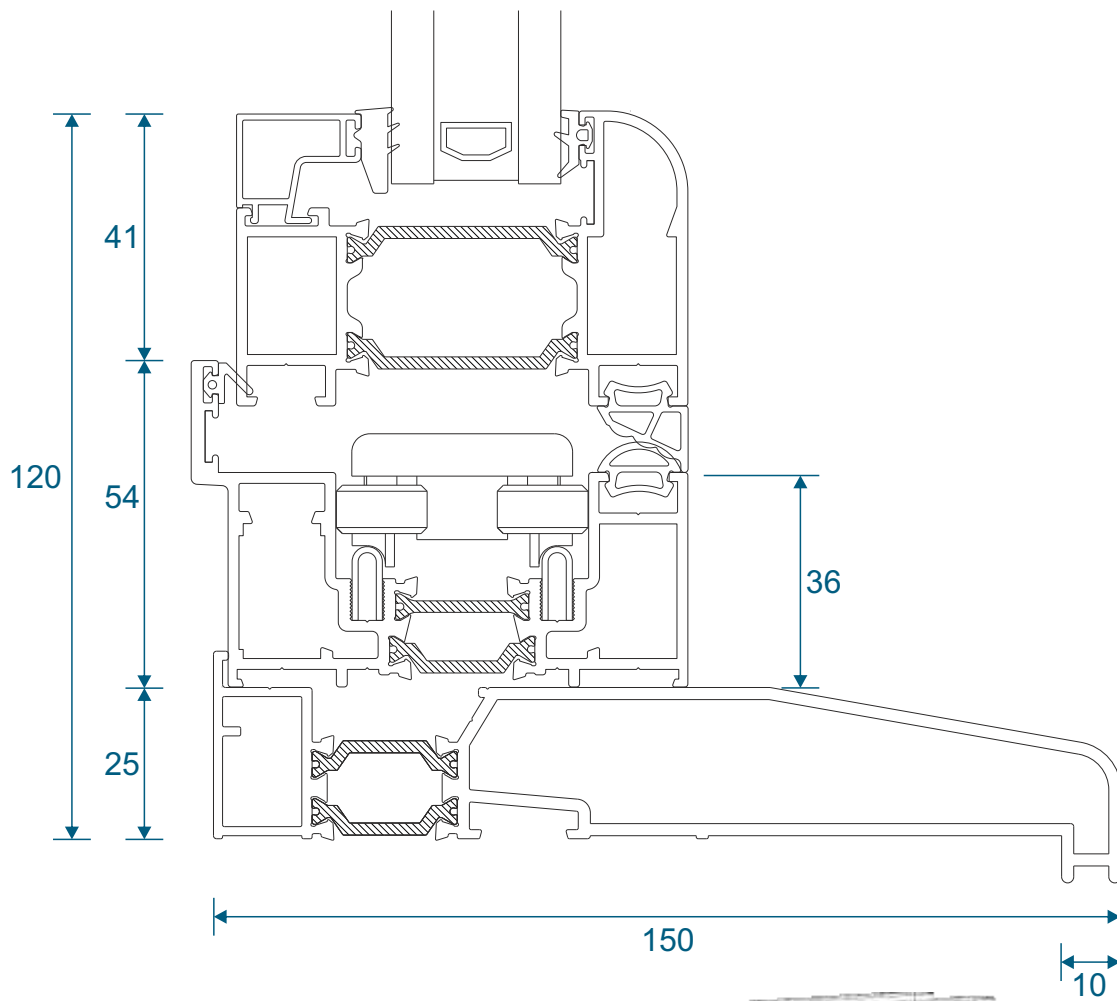

Thresholds

Standard Rebated With Cill