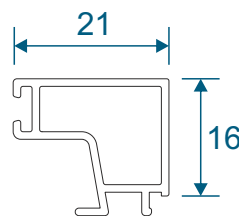

Sections

Threshold	10
Threshold With Cill	11
Head	12
Head With Extension	13
Jamb - Locking Side	14
Jamb - Hinge Side	15
Meeting Stile	16
Double Door Meeting Stile	17
Traffic Door Closing On A Floating Mullion	18
Even Panel Door Opening In One Direction	18
Two Even Panel Doors Meeting Stile	19

Outer Frame & Sashes

DV512 - Outerframe / Threshold

DV522 - Square Sash

DV523 - Radius Sash

Adapters & Beads

DV545 - Top Guide Insert

DV562 - Rebate Adapter

DV560 - Locking Extension

DV575 - Double Door Adapter

ETC272 - 28mm Square Bead

ETC270 - 24mm Square Bead

PVC Inserts

PCX38 - Keep Carrier

PCX42 - Lock Carrier

PCX43 - Carrier

PCX15 - Infill Strip