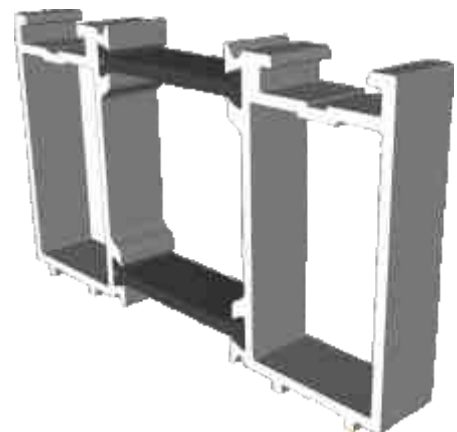

DV60 - Infill Strip

VG52 - Infill Strip

Floating Mullion & Head Extension

DV38 - Floating Mullion

ETC515 - 42mm Head Extension

Corner Post & Coupler

ETC348 - 90° Corner Post

ETC357 - 25mm Coupler

Cills

ETC451 - 85mm Cill

ETC457 - 150mm Cill

Cills

ETC458 - 190mm Cill

ETC479 - 225mm Cill

Thresholds

Standard Rebated