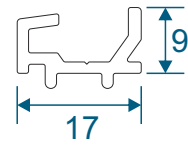

Sections

Threshold	10
Threshold With Cill	11
Head	12
Head With Extension	13
Jamb - Locking Side	14
Jamb - Hinge Side	15
Meeting Stile	16
Double Door Meeting Stile	17
Traffic Door Closing On A Floating Mullion	18
Even Panel Door Opening In One Direction	18
Two Even Panel Doors Meeting Stile	19

Outer Frame & Sashes

DV512 - Outerframe / Threshold

DV522 - Square Sash

DV523 - Radius Sash

Adapters & Beads

DV545 - Top Guide Insert

DV562 - Rebate Adapter

DV560 - Locking Extension

DV575 - Double Door Adapter

ETC272 - 28mm Square Bead

ETC270 - 24mm Square Bead

PVC Inserts

PCX38 - Keep Carrier

PCX42 - Lock Carrier

PCX43 - Carrier

PCX15 - Infill Strip

DV60 - Infill Strip

VG52 - Infill Strip

Floating Mullion & Head Extension

DV38 - Floating Mullion

ETC515 - 42mm Head Extension

Corner Post & Coupler

ETC348 - 90° Corner Post

ETC357 - 25mm Coupler