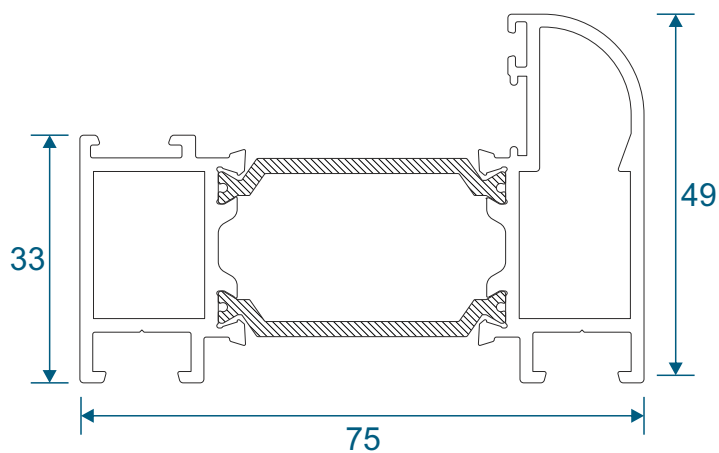

Sections

Threshold	10
Threshold With Cill	11
Head	12
Head With Extension	13
Jamb - Locking Side	14
Jamb - Hinge Side	15
Meeting Stile	16
Double Door Meeting Stile	17
Traffic Door Closing On A Floating Mullion	18
Even Panel Door Opening In One Direction	18
Two Even Panel Doors Meeting Stile	19

Outer Frame & Sashes

DV512 - Outerframe / Threshold

DV522 - Square Sash

DV523 - Radius Sash

Adapters & Beads

DV545 - Top Guide Insert

DV562 - Rebate Adapter

DV560 - Locking Extension

DV575 - Double Door Adapter

ETC272 - 28mm Square Bead

ETC270 - 24mm Square Bead

PVC Inserts

PCX38 - Keep Carrier

PCX42 - Lock Carrier

PCX43 - Carrier

PCX15 - Infill Strip

DV60 - Infill Strip

VG52 - Infill Strip

Floating Mullion & Head Extension

DV38 - Floating Mullion

ETC515 - 42mm Head Extension

Corner Post & Coupler

ETC348 - 90° Corner Post

ETC357 - 25mm Coupler