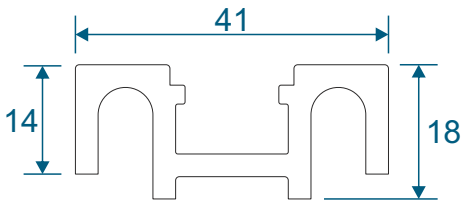

DV575 - Double Door Adapter

ETC272 - 28mm Square Bead

ETC270 - 24mm Square Bead

PVC Inserts

PCX38 - Keep Carrier

PCX42 - Lock Carrier

PCX43 - Carrier

PCX15 - Infill Strip

DV60 - Infill Strip

VG52 - Infill Strip

Floating Mullion & Head Extension

DV38 - Floating Mullion

ETC515 - 42mm Head Extension

Corner Post & Coupler

ETC348 - 90° Corner Post

ETC357 - 25mm Coupler