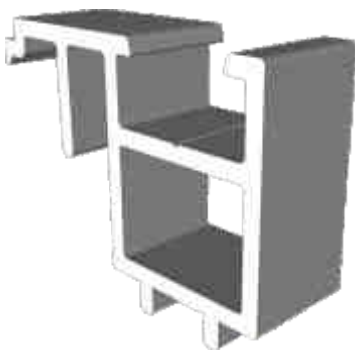

DV560 - Locking Extension

DV575 - Double Door Adapter