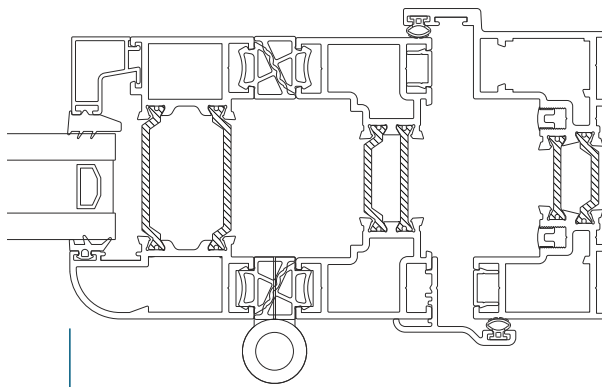

Jambs

Hinge Side

Meeting Stile

With Or Without Intermediate Handle

Meeting Stile

Double Door

Meeting Stiles

Traffic Door Closing On A Floating Mullion

167

Even Panel Door Opening In One Direction

142

Meeting Stile

Two Even Panel Doors Meeting Stile

Main Office & Factory

Units 4-5, t: 01268 681612 (15 lines)
Charfleets Road, f: 01268 510058
Canvey Island, e: sales@duration.co.uk
Essex. SS8 0PQ w: www.duration.co.uk