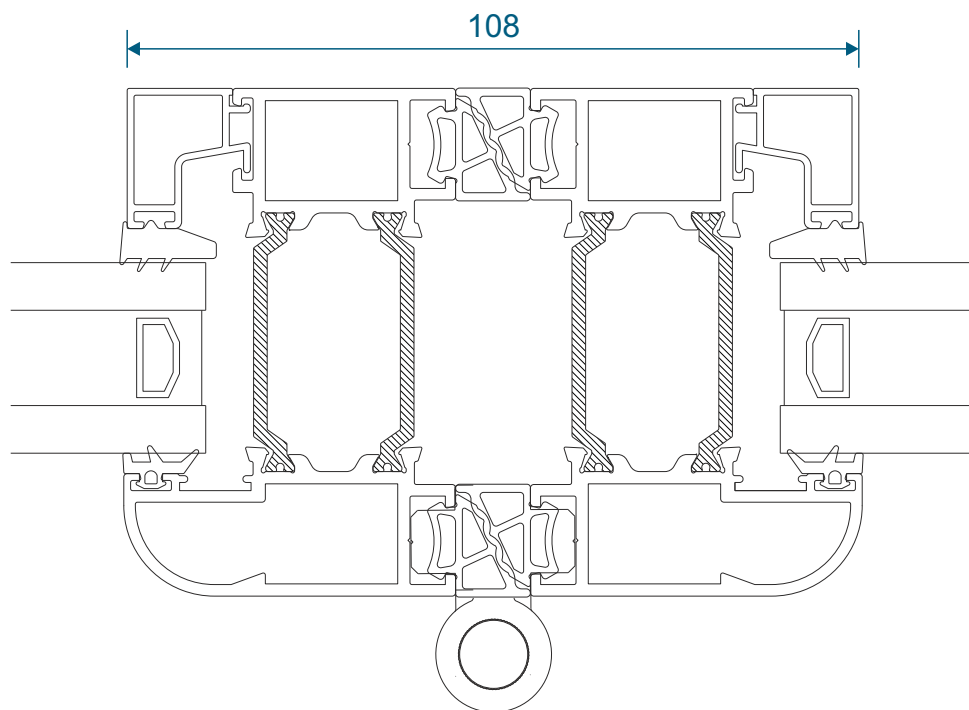

Meeting Stile

With Or Without Intermediate Handle