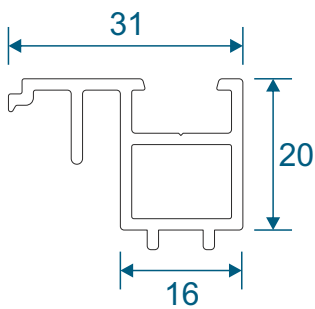

Sections

Threshold	10
Threshold With Cill	11
Head	12
Head With Extension	13
Jamb - Locking Side	14
Jamb - Hinge Side	15
Meeting Stile	16
Double Door Meeting Stile	17
Traffic Door Closing On A Floating Mullion	18
Even Panel Door Opening In One Direction	18
Two Even Panel Doors Meeting Stile	19

Outer Frame & Sashes

DV512 - Outerframe / Threshold

DV522 - Square Sash

DV523 - Radius Sash

Adapters & Beads

DV545 - Top Guide Insert

DV562 - Rebate Adapter

DV560 - Locking Extension

DV575 - Double Door Adapter

ETC272 - 28mm Square Bead

ETC270 - 24mm Square Bead

PVC Inserts

PCX38 - Keep Carrier

PCX42 - Lock Carrier

PCX43 - Carrier

PCX15 - Infill Strip

DV60 - Infill Strip

VG52 - Infill Strip

Floating Mullion & Head Extension

DV38 - Floating Mullion

ETC515 - 42mm Head Extension

Corner Post & Coupler

ETC348 - 90° Corner Post

ETC357 - 25mm Coupler