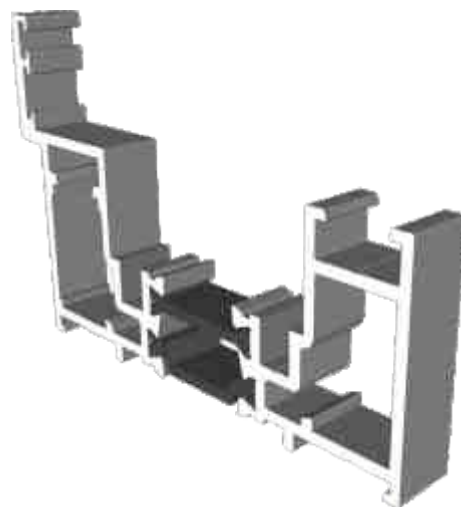

Durafold Slim-line

Section Identification Guide

DURATION
WINDOWS

Contents

Profiles

Outer Frame & Sashes	3
Adapters & Beads	4
PVC Inserts	5
Floating Mullion & Head Extension	6
Corner Post & Coupler	7
Cills	8 - 9

Sections

Threshold	10
Threshold With Cill	11
Head	12
Head With Extension	13
Jamb - Locking Side	14
Jamb - Hinge Side	15
Meeting Stile	16
Double Door Meeting Stile	17
Traffic Door Closing On A Floating Mullion	18
Even Panel Door Opening In One Direction	18
Two Even Panel Doors Meeting Stile	19

Outer Frame & Sashes

DV512 - Outerframe / Threshold

DV522 - Square Sash

DV523 - Radius Sash

Adapters & Beads

DV545 - Top Guide Insert

DV562 - Rebate Adapter

DV560 - Locking Extension