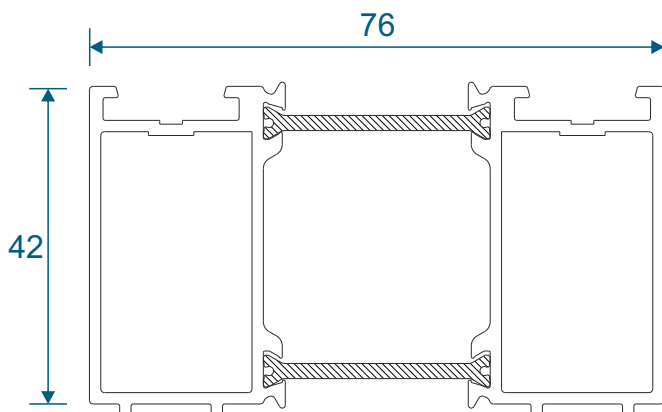

DV60 - Infill Strip

VG52 - Infill Strip

Floating Mullion & Head Extension

DV38 - Floating Mullion

ETC515 - 42mm Head Extension

Corner Post & Coupler

ETC348 - 90° Corner Post

ETC357 - 25mm Coupler

Cills

ETC451 - 85mm Cill

ETC457 - 150mm Cill

Cills

ETC458 - 190mm Cill

ETC479 - 225mm Cill

Thresholds

Standard Rebated