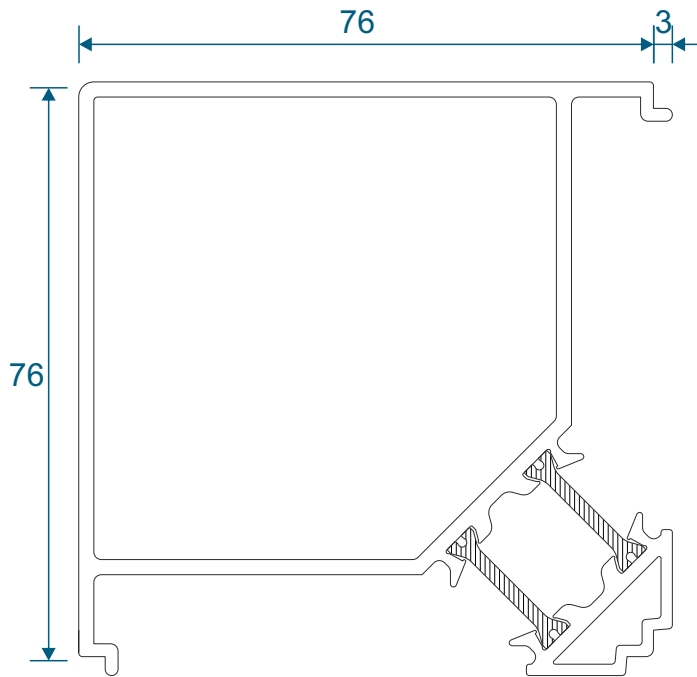

DV60 - Infill Strip

VG52 - Infill Strip

Floating Mullion & Head Extension

DV38 - Floating Mullion

ETC515 - 42mm Head Extension

Corner Post & Coupler

ETC348 - 90° Corner Post

ETC357 - 25mm Coupler

Cills

ETC451 - 85mm Cill

ETC457 - 150mm Cill

Cills

ETC458 - 190mm Cill

ETC479 - 225mm Cill

Thresholds

Standard Rebated