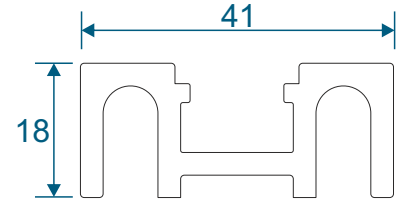

DV575 - Double Door Adapter

ETC272 - 28mm Square Bead

ETC270 - 24mm Square Bead

PVC Inserts

PCX38 - Keep Carrier

PCX42 - Lock Carrier

PCX43 - Carrier

PCX15 - Infill Strip

DV60 - Infill Strip

VG52 - Infill Strip

Floating Mullion & Head Extension

DV38 - Floating Mullion

ETC515 - 42mm Head Extension

Corner Post & Coupler

ETC348 - 90° Corner Post

ETC357 - 25mm Coupler