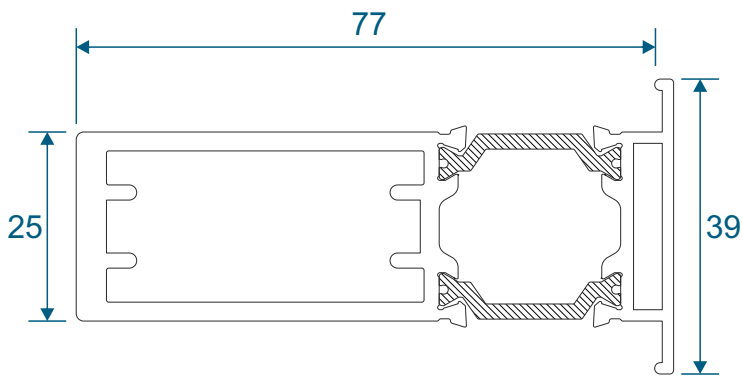

DV575 - Double Door Adapter

ETC272 - 28mm Square Bead

ETC270 - 24mm Square Bead

PVC Inserts

PCX38 - Keep Carrier

PCX42 - Lock Carrier

PCX43 - Carrier

PCX15 - Infill Strip

DV60 - Infill Strip

VG52 - Infill Strip

Floating Mullion & Head Extension

DV38 - Floating Mullion

ETC515 - 42mm Head Extension

Corner Post & Coupler

ETC348 - 90° Corner Post

ETC357 - 25mm Coupler

Cills

ETC451 - 85mm Cill

ETC457 - 150mm Cill

Cills

ETC458 - 190mm Cill

ETC479 - 225mm Cill

Thresholds

Standard Rebated