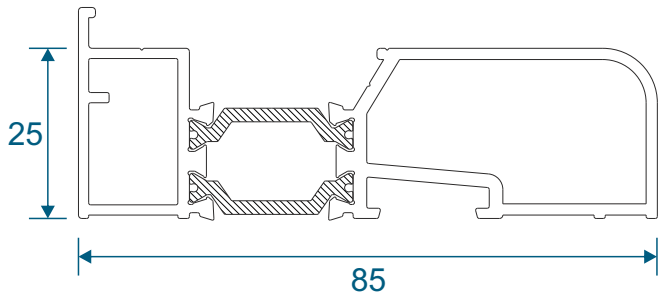

DV575 - Double Door Adapter

ETC272 - 28mm Square Bead

ETC270 - 24mm Square Bead

PVC Inserts

PCX38 - Keep Carrier

PCX42 - Lock Carrier

PCX43 - Carrier

PCX15 - Infill Strip

DV60 - Infill Strip

VG52 - Infill Strip

Floating Mullion & Head Extension

DV38 - Floating Mullion

ETC515 - 42mm Head Extension

Corner Post & Coupler

ETC348 - 90° Corner Post

ETC357 - 25mm Coupler

Cills

ETC451 - 85mm Cill

ETC457 - 150mm Cill

Cills

ETC458 - 190mm Cill

ETC479 - 225mm Cill

Thresholds

Standard Rebated