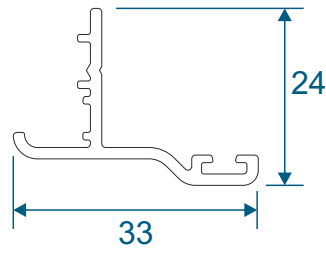

Sections

Threshold	10
Threshold With Cill	11
Head	12
Head With Extension	13
Jamb - Locking Side	14
Jamb - Hinge Side	15
Meeting Stile	16
Double Door Meeting Stile	17
Traffic Door Closing On A Floating Mullion	18
Even Panel Door Opening In One Direction	18
Two Even Panel Doors Meeting Stile	19

Outer Frame & Sashes

DV512 - Outerframe / Threshold

DV522 - Square Sash

DV523 - Radius Sash

Adapters & Beads

DV545 - Top Guide Insert

DV562 - Rebate Adapter

DV560 - Locking Extension

DV575 - Double Door Adapter

ETC272 - 28mm Square Bead

ETC270 - 24mm Square Bead

PVC Inserts

PCX38 - Keep Carrier

PCX42 - Lock Carrier

PCX43 - Carrier

PCX15 - Infill Strip

DV60 - Infill Strip

VG52 - Infill Strip

Floating Mullion & Head Extension

DV38 - Floating Mullion

ETC515 - 42mm Head Extension

Corner Post & Coupler

ETC348 - 90° Corner Post

ETC357 - 25mm Coupler