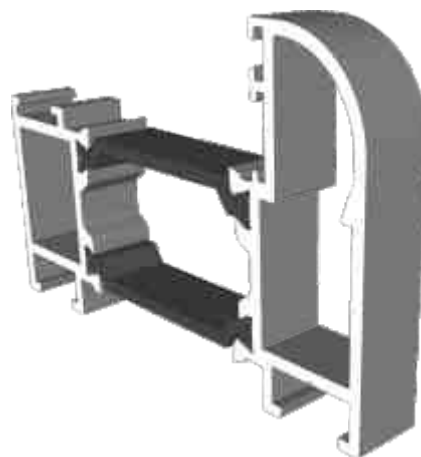

Outer Frame & Sashes

DV512 - Outerframe / Threshold

DV522 - Square Sash

DV523 - Radius Sash

Adapters & Beads

DV545 - Top Guide Insert

DV562 - Rebate Adapter

DV560 - Locking Extension

DV575 - Double Door Adapter

ETC272 - 28mm Square Bead

ETC270 - 24mm Square Bead

PVC Inserts

PCX38 - Keep Carrier

PCX42 - Lock Carrier

PCX43 - Carrier

PCX15 - Infill Strip

DV60 - Infill Strip

VG52 - Infill Strip

Floating Mullion & Head Extension

DV38 - Floating Mullion

ETC515 - 42mm Head Extension

Corner Post & Coupler

ETC348 - 90° Corner Post

ETC357 - 25mm Coupler