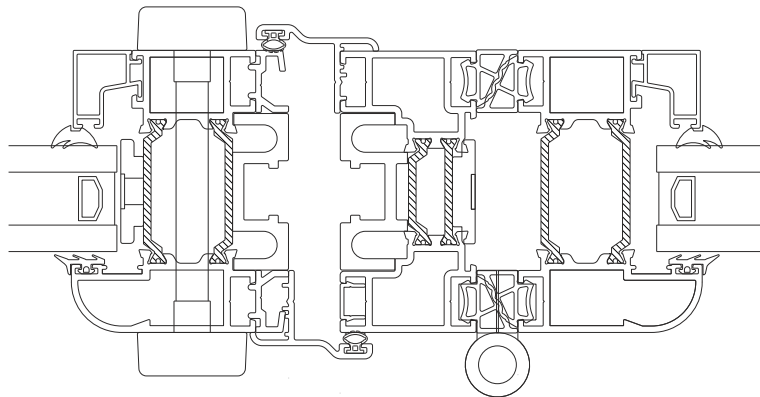

Jambs

Hinge Side

Meeting Stile

With Or Without Intermediate Handle

Meeting Stile

Double Door

Meeting Stiles

Traffic Door Closing On A Floating Mullion

167

Even Panel Door Opening In One Direction

142

Meeting Stile

Two Even Panel Doors Meeting Stile

Main Office & Factory

Units 4-5, t: 01268 681612 (15 lines)
Charfleets Road, f: 01268 510058
Canvey Island, e: sales@duration.co.uk
Essex. SS8 0PQ w: www.duration.co.uk