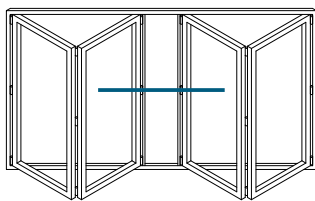

Jambs

Hinge Side

Meeting Stile

With Or Without Intermediate Handle

Meeting Stile

Double Door

Meeting Stiles

Traffic Door Closing On A Floating Mullion

167

Even Panel Door Opening In One Direction

142

Meeting Stile

Two Even Panel Doors Meeting Stile

Main Office & Factory

Units 4-5, t: 01268 681612 (15 lines)
Charfleets Road, f: 01268 510058
Canvey Island, e: sales@duration.co.uk
Essex. SS8 0PQ w: www.duration.co.uk