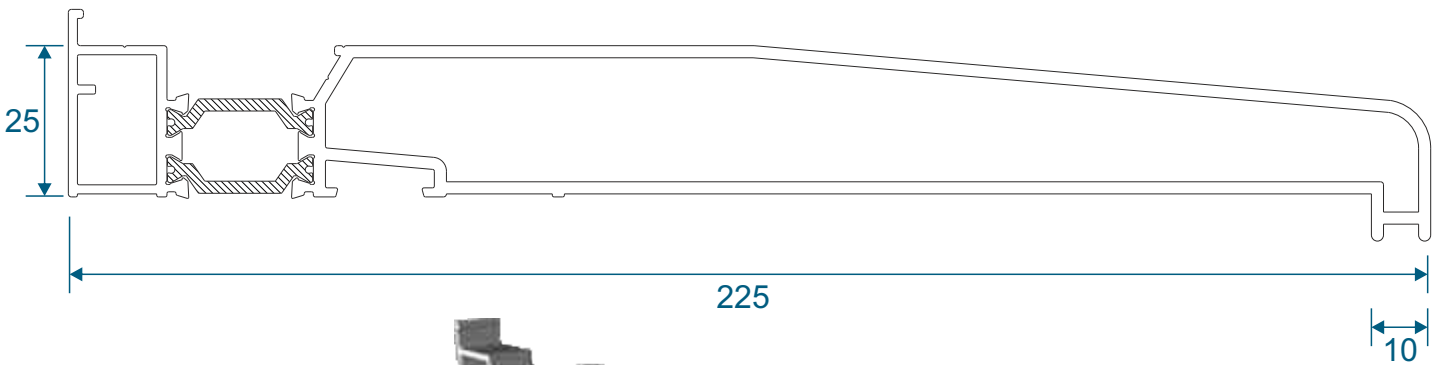

DV60 - Infill Strip

VG52 - Infill Strip

Floating Mullion & Head Extension

DV38 - Floating Mullion

ETC515 - 42mm Head Extension

Corner Post & Coupler

ETC348 - 90° Corner Post

ETC357 - 25mm Coupler

Cills

ETC451 - 85mm Cill

ETC457 - 150mm Cill

Cills

ETC458 - 190mm Cill

ETC479 - 225mm Cill

Thresholds

Standard Rebated

Thresholds

Standard Rebated With Cill

Head

Standard

Head

With Extension

Jambs

Locking Side