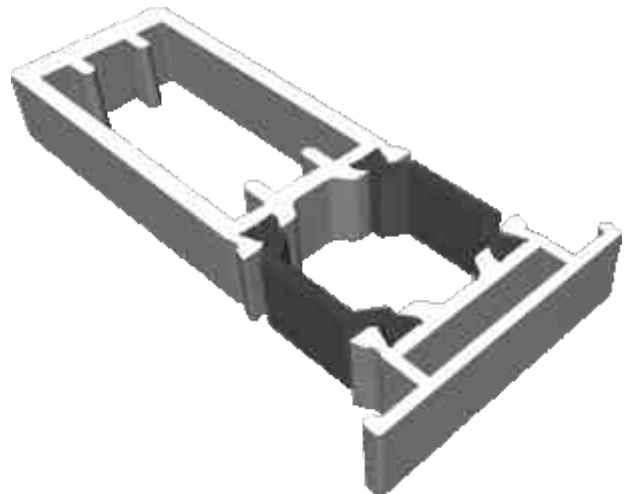

DV575 - Double Door Adapter

ETC272 - 28mm Square Bead

ETC270 - 24mm Square Bead

PVC Inserts

PCX38 - Keep Carrier

PCX42 - Lock Carrier

PCX43 - Carrier

PCX15 - Infill Strip

DV60 - Infill Strip

VG52 - Infill Strip

Floating Mullion & Head Extension

DV38 - Floating Mullion

ETC515 - 42mm Head Extension

Corner Post & Coupler

ETC348 - 90° Corner Post

ETC357 - 25mm Coupler

Cills

ETC451 - 85mm Cill

ETC457 - 150mm Cill

Cills

ETC458 - 190mm Cill

ETC479 - 225mm Cill

Thresholds

Standard Rebated

Thresholds

Standard Rebated With Cill

Head

Standard

Head

With Extension

Jambs

Locking Side