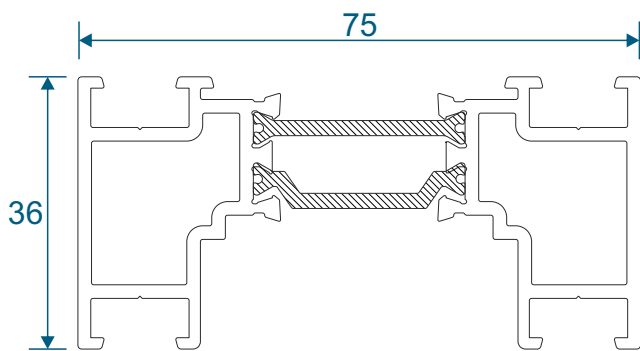

DV575 - Double Door Adapter

ETC272 - 28mm Square Bead

ETC270 - 24mm Square Bead

PVC Inserts

PCX38 - Keep Carrier

PCX42 - Lock Carrier

PCX43 - Carrier

PCX15 - Infill Strip

DV60 - Infill Strip

VG52 - Infill Strip

Floating Mullion & Head Extension

DV38 - Floating Mullion

ETC515 - 42mm Head Extension

Corner Post & Coupler

ETC348 - 90° Corner Post

ETC357 - 25mm Coupler

Cills

ETC451 - 85mm Cill

ETC457 - 150mm Cill

Cills

ETC458 - 190mm Cill

ETC479 - 225mm Cill

Thresholds

Standard Rebated