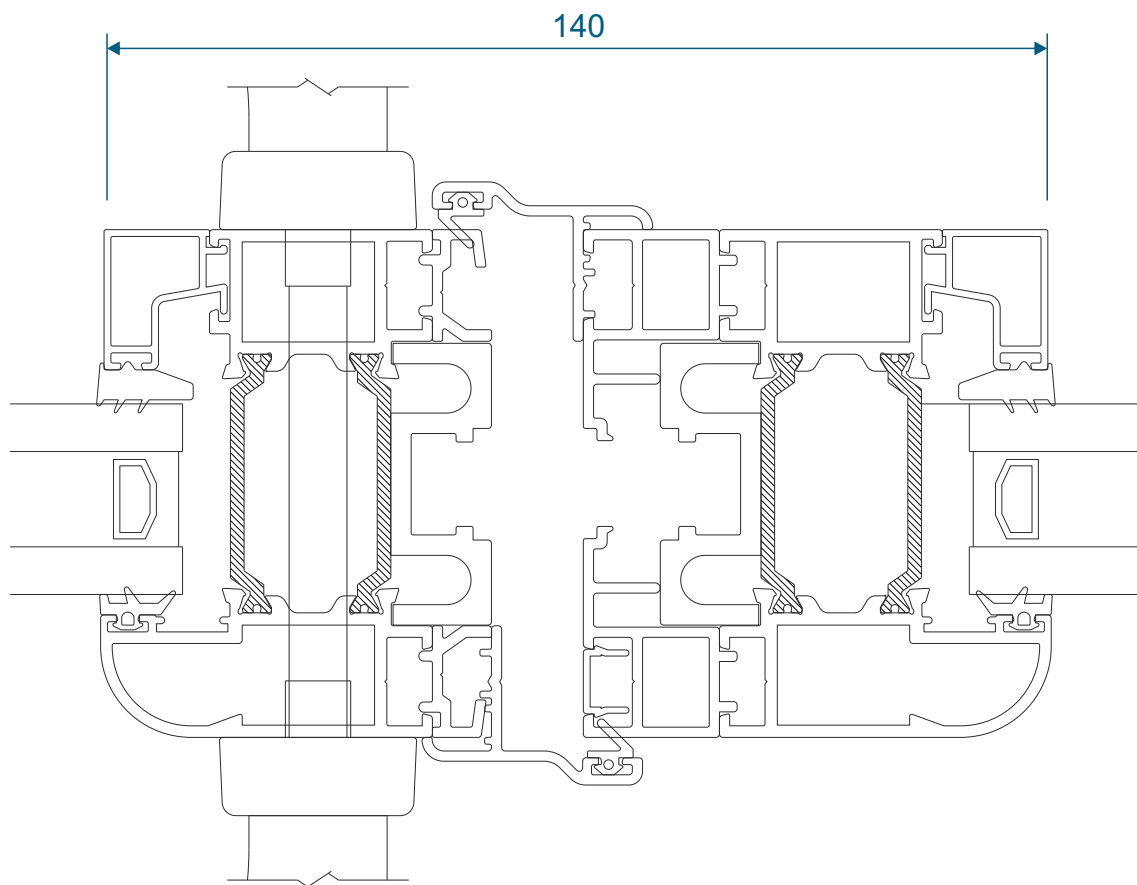

Jambs

Hinge Side

Meeting Stile

With Or Without Intermediate Handle

Meeting Stile

Double Door

Meeting Stiles

Traffic Door Closing On A Floating Mullion

167

Even Panel Door Opening In One Direction

142

Meeting Stile

Two Even Panel Doors Meeting Stile

Main Office & Factory

Units 4-5, t: 01268 681612 (15 lines)
Charfleets Road, f: 01268 510058
Canvey Island, e: sales@duration.co.uk
Essex. SS8 0PQ w: www.duration.co.uk