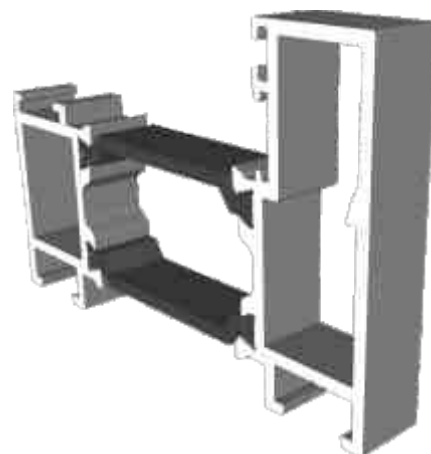

DV522 - Square Sash