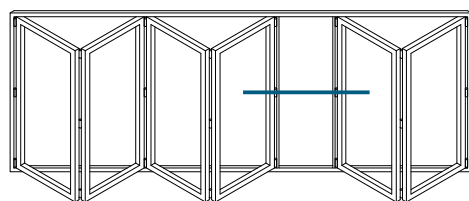

Jambs

Hinge Side

Meeting Stile

With Or Without Intermediate Handle

Meeting Stile

Double Door

Meeting Stiles

Traffic Door Closing On A Floating Mullion

167

Even Panel Door Opening In One Direction

142

Meeting Stile

Two Even Panel Doors Meeting Stile

Main Office & Factory

Units 4-5, t: 01268 681612 (15 lines)
Charfleets Road, f: 01268 510058
Canvey Island, e: sales@duration.co.uk
Essex. SS8 0PQ w: www.duration.co.uk