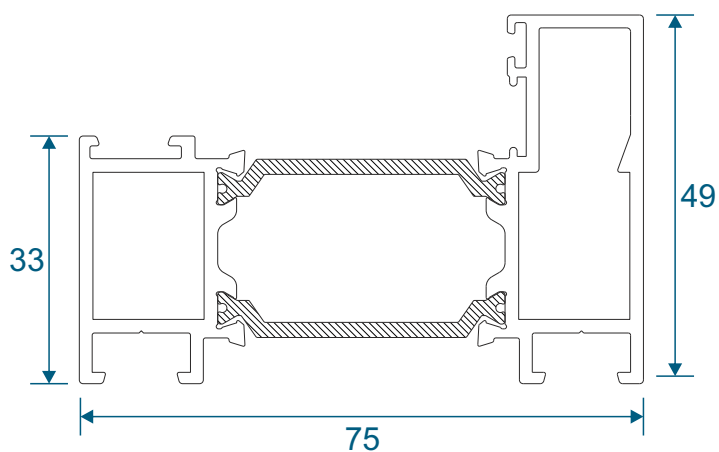

DV522 - Square Sash