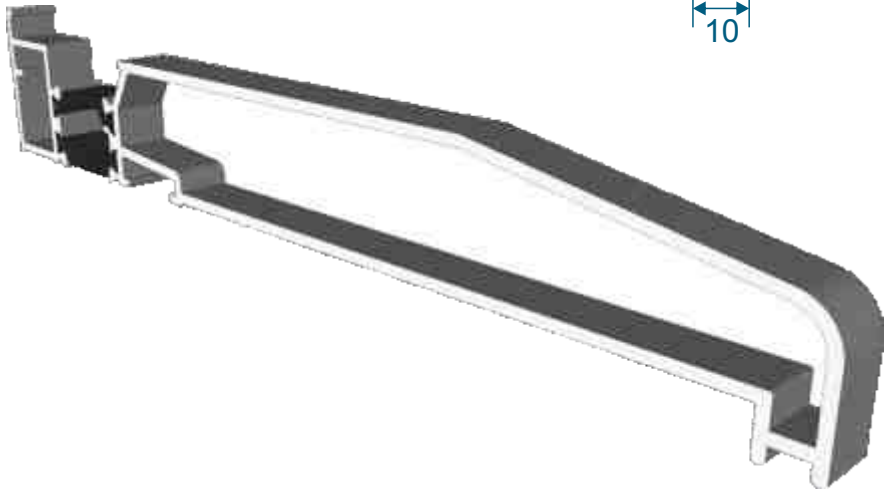

DV60 - Infill Strip

VG52 - Infill Strip

Floating Mullion & Head Extension

DV38 - Floating Mullion

ETC515 - 42mm Head Extension

Corner Post & Coupler

ETC348 - 90° Corner Post

ETC357 - 25mm Coupler

Cills

ETC451 - 85mm Cill

ETC457 - 150mm Cill

Cills

ETC458 - 190mm Cill

ETC479 - 225mm Cill

Thresholds

Standard Rebated

Thresholds

Standard Rebated With Cill

Head

Standard

Head

With Extension

Jambs

Locking Side

Jambs

Hinge Side

Meeting Stile

With Or Without Intermediate Handle

Meeting Stile

Double Door

Meeting Stiles

Traffic Door Closing On A Floating Mullion