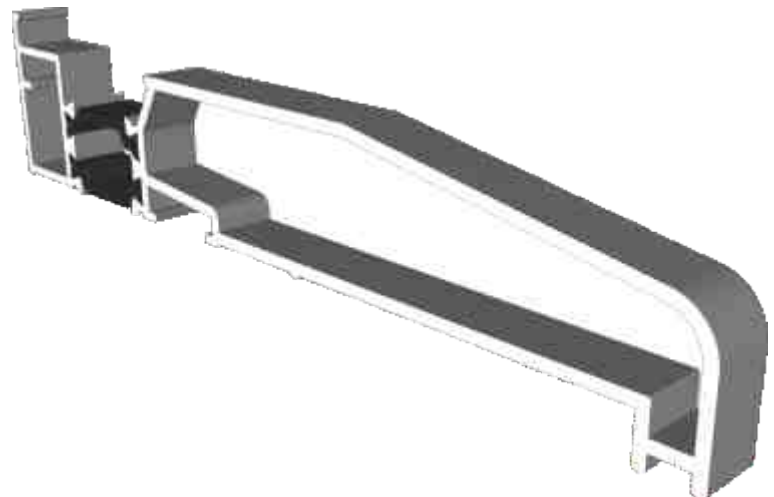

DV60 - Infill Strip

VG52 - Infill Strip

Floating Mullion & Head Extension

DV38 - Floating Mullion

ETC515 - 42mm Head Extension

Corner Post & Coupler

ETC348 - 90° Corner Post

ETC357 - 25mm Coupler

Cills

ETC451 - 85mm Cill

ETC457 - 150mm Cill

Cills

ETC458 - 190mm Cill

ETC479 - 225mm Cill

Thresholds

Standard Rebated