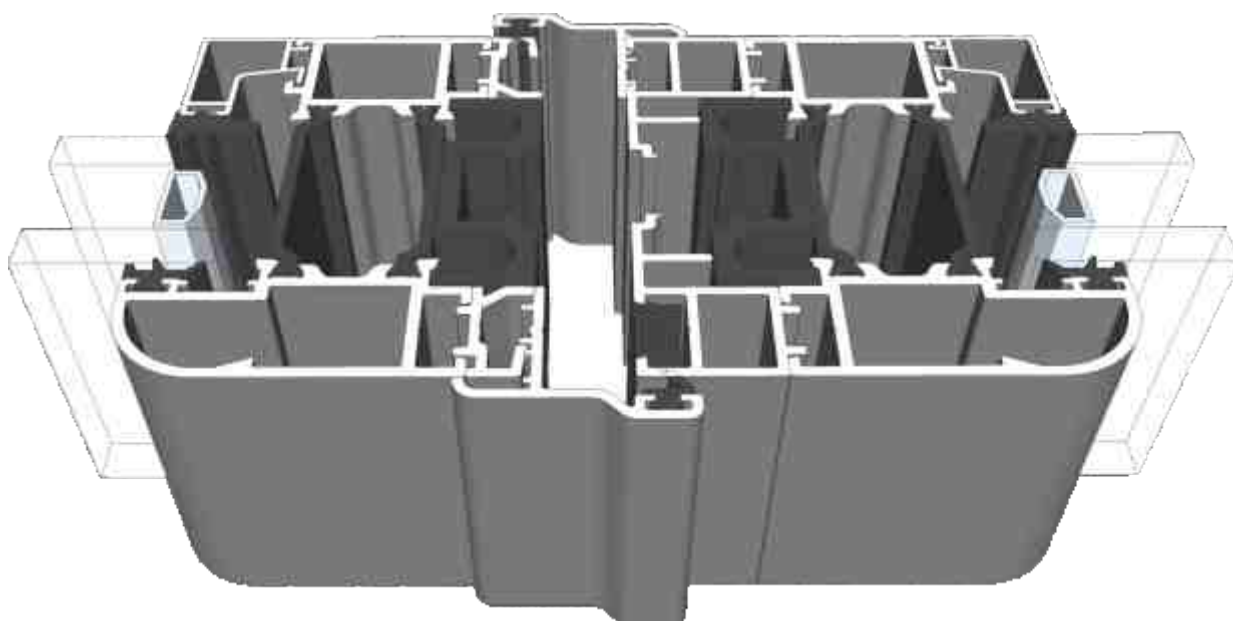

Jambs

Hinge Side

Meeting Stile

With Or Without Intermediate Handle

Meeting Stile

Double Door

Meeting Stiles

Traffic Door Closing On A Floating Mullion

167

Even Panel Door Opening In One Direction

142

Meeting Stile

Two Even Panel Doors Meeting Stile

Main Office & Factory

Units 4-5, t: 01268 681612 (15 lines)
Charfleets Road, f: 01268 510058
Canvey Island, e: sales@duration.co.uk
Essex. SS8 0PQ w: www.duration.co.uk