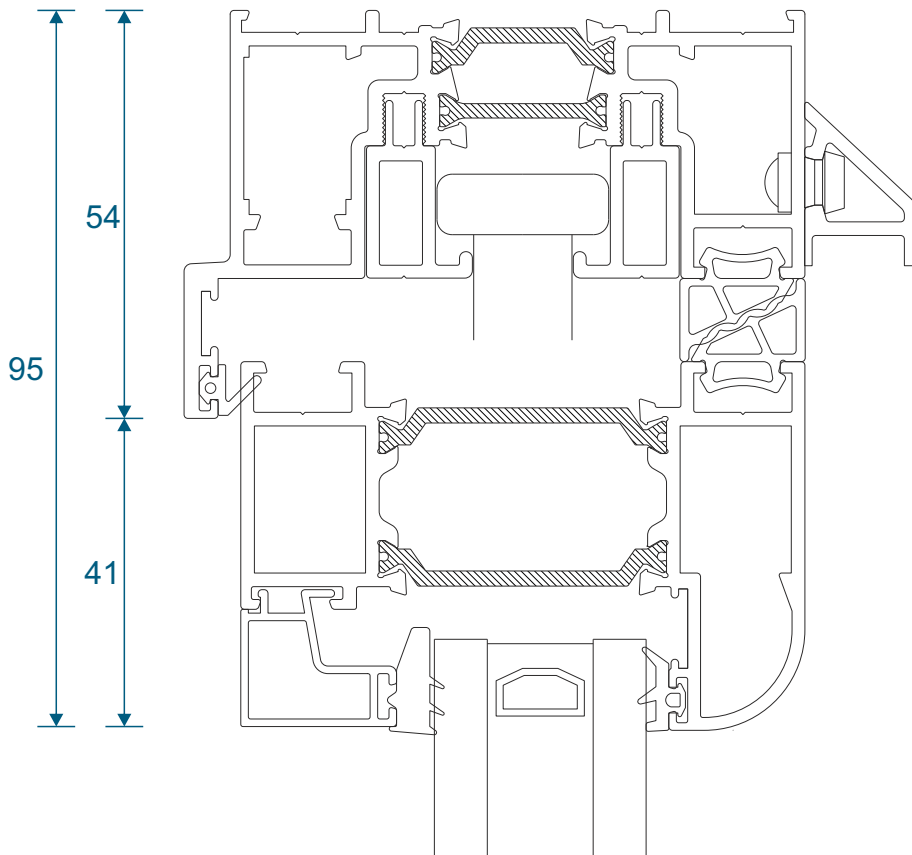

Head

Standard