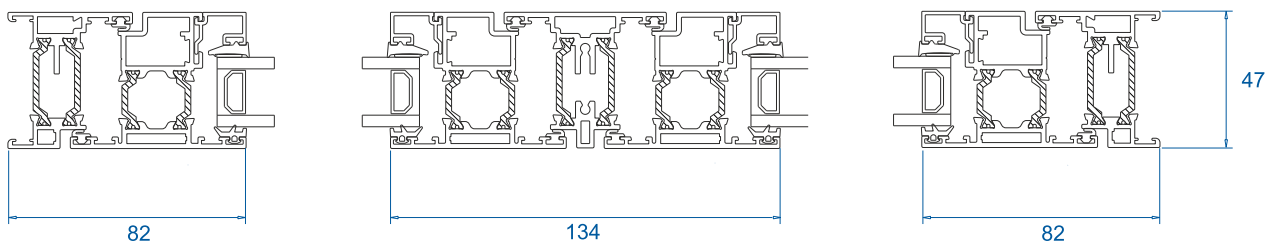

Aluminium Windows Comparison Sheet

Premium A Rated

Ali 47

Duratherm 300

Flush Casement

*The thermal break has been removed from the drawing. This technical is just to show the profile sizes.

** We do not sell steel windows. This has been shown to compare to our steel replacement windows.