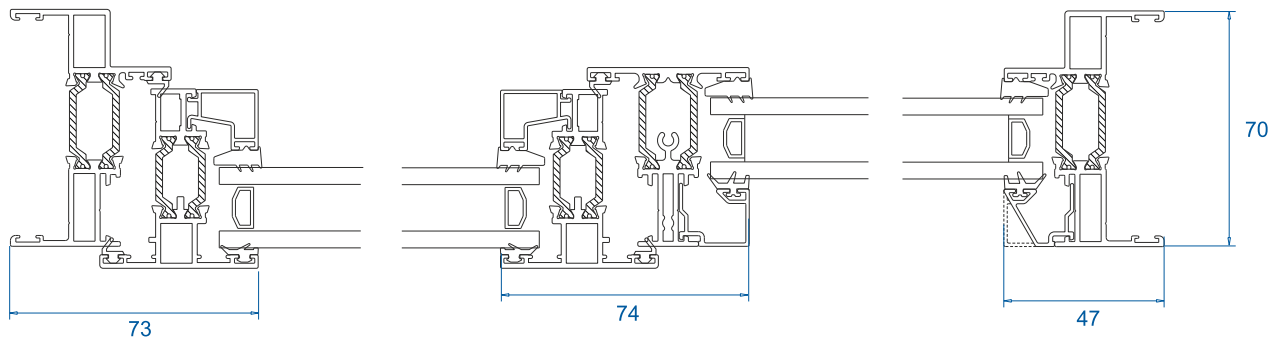

Aluminium Windows Comparison Sheet

Premium A Rated

Ali 47

Duratherm 300

Flush Casement

*The thermal break has been removed from the drawing. This technical is just to show the profile sizes.

** We do not sell steel windows. This has been shown to compare to our steel replacement windows.