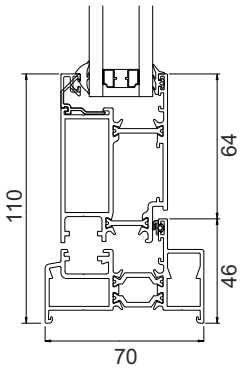

Technical

70mm Jamb

47mm Jamb

Std Threshold 70mm

Std Threshold 47mm

LowThreshold 47mm

Double Door Meeting Stile

This is only a sample of the technical.