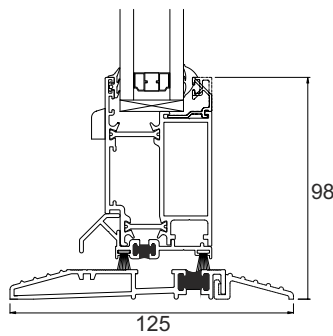

Technical

70mm Jamb

47mm Jamb

Std Threshold 70mm

Std Threshold 47mm

LowThreshold 47mm

Double Door Meeting Stile

This is only a sample of the technical.