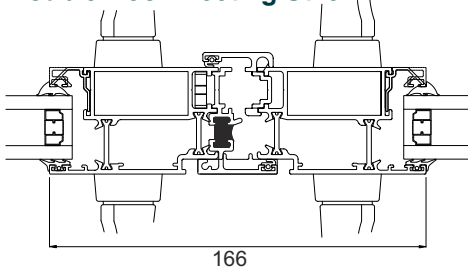

Technical

70mm Jamb

47mm Jamb

Std Threshold 70mm

Std Threshold 47mm

LowThreshold 47mm

Double Door Meeting Stile

This is only a sample of the technical.