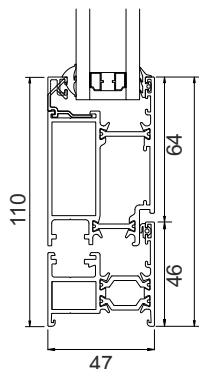

Technical

70mm Jamb

47mm Jamb

Std Threshold 70mm

Std Threshold 47mm

LowThreshold 47mm

Double Door Meeting Stile

This is only a sample of the technical.