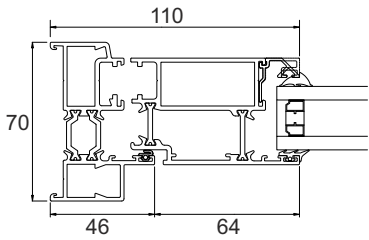

Technical

70mm Jamb

47mm Jamb

Std Threshold 70mm

Std Threshold 47mm

LowThreshold 47mm

Double Door Meeting Stile

This is only a sample of the technical.