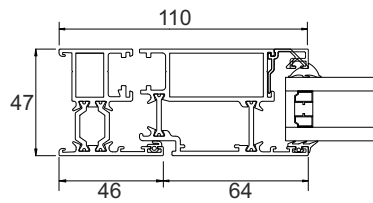

Technical

70mm Jamb

47mm Jamb

Std Threshold 70mm

Std Threshold 47mm

LowThreshold 47mm

Double Door Meeting Stile

This is only a sample of the technical.