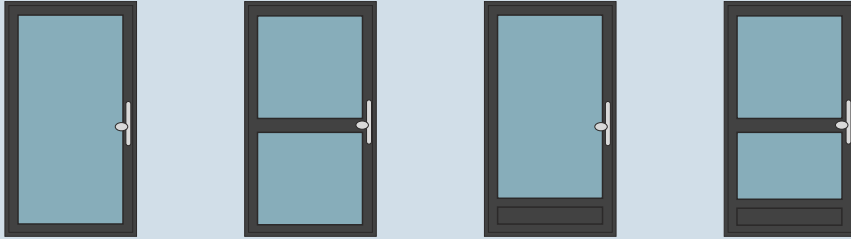

Styles

Our Ali47 Doors are available as single or French doors with a choice of opening in or out. Below are some design examples that we can create. We can use a range of plain panels or glass to create different looks as shown below. Also please see our new contemporary panel designs that are also available.

Single Doors