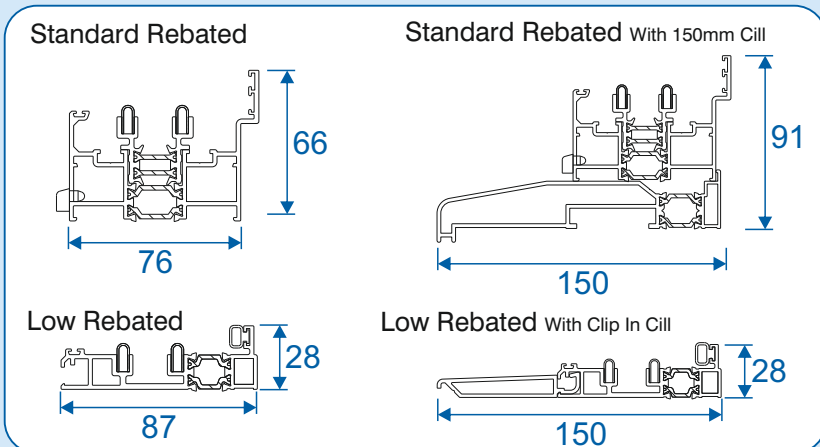

Threshold Options

- 66mm Standard rebated threshold.
- 28mm Low rebated threshold with optional clip in cill.
- Optional projection cills are available (add 25mm to the threshold height).
- Cills come in 4 projections 85mm, 150mm, 190mm or 225mm.
- Standard rebated provides a fully weather rated threshold.
- Low rebated provides a slim yet weather rated threshold.