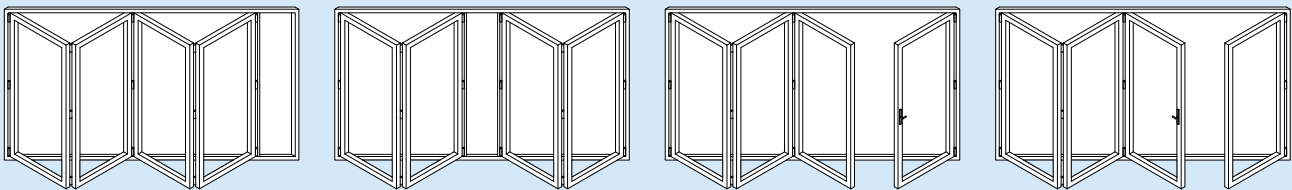

Options

- 2 to 7 panel folding configurations.
- Low or standard rebated thresholds.
- Square or chamfered bead to the interior.
- Square or rounded profile to the exterior.
- White, light grey or black gaskets.
- Range of quality hardware in a variety of colours.
- Dust free integrated blinds.
- Colour matched aluminium quad trims.

Door Styles

1 & 2 Panels

3 Panels

4 Panels

5 Panels

6 Panels

7 Panels

Panel Widths		Door Heights	
Minimum Width	700	Minimum Height	1600
Maximum Width	1200	Maximum Height	2500

- All bi-folding door styles can be mirrored from shown.
- All styles have a choice to either open out or open in.
- The sizes detailed above are for guidance only.
- If the sizes you require are less than the minimum or exceed our maximum recommended sizes please contact us.