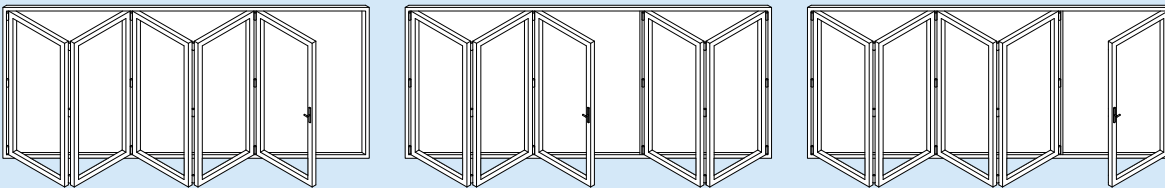

Options

- 2 to 7 panel folding configurations.
- Low or standard rebated thresholds.
- Square or chamfered bead to the interior.
- Square or rounded profile to the exterior.
- White, light grey or black gaskets.
- Range of quality hardware in a variety of colours.
- Dust free integrated blinds.
- Colour matched aluminium quad trims.

Door Styles

1 & 2 Panels

3 Panels

4 Panels

5 Panels

6 Panels

7 Panels

Panel Widths		Door Heights	
Minimum Width	700	Minimum Height	1600
Maximum Width	1200	Maximum Height	2500

- All bi-folding door styles can be mirrored from shown.
- All styles have a choice to either open out or open in.
- The sizes detailed above are for guidance only.
- If the sizes you require are less than the minimum or exceed our maximum recommended sizes please contact us.