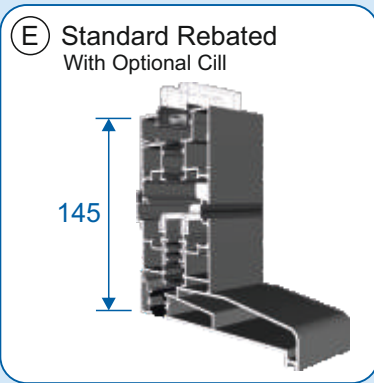

Technical

All sizes in mm