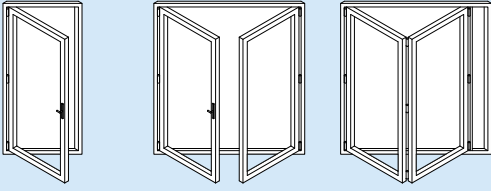

Door Styles

1 & 2 Panels