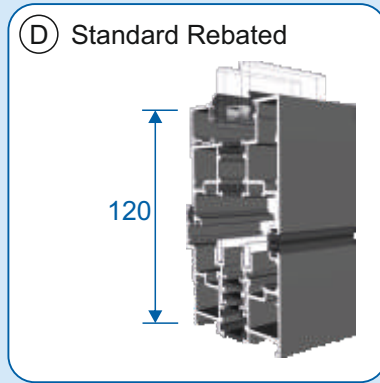

Technical

All sizes in mm