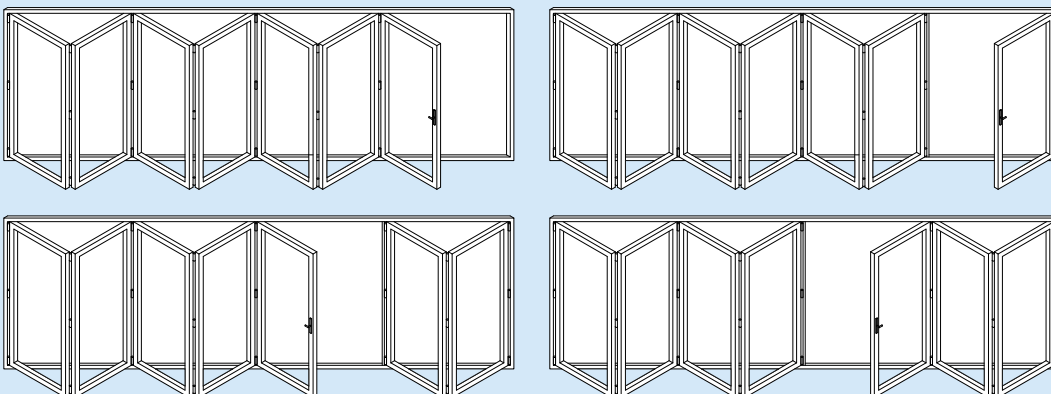

Door Styles

1 & 2 Panels

3 Panels

4 Panels

5 Panels

6 Panels

7 Panels

Panel Widths		Door Heights	
Minimum Width	700	Minimum Height	1600
Maximum Width	1200	Maximum Height	2500

- All bi-folding door styles can be mirrored from shown.
- All styles have a choice to either open out or open in.
- The sizes detailed above are for guidance only.
- If the sizes you require are less than the minimum or exceed our maximum recommended sizes please contact us.