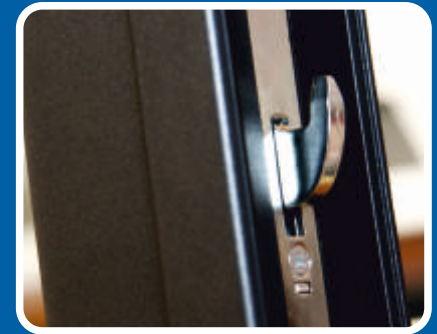

Heavy Duty Hook Locks