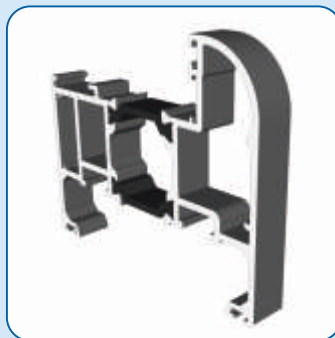

Key Features

- Patented concealed hinges for a clean look.
- Security tested to PAS 24.
- Weather tested low threshold.
- Flush stylish handles to compliment the modern feel of the door.
- Utilises the natural strength of aluminium to create slim, thermally broken profiles.
- Uses low maintenance, hard wearing powder coated aluminium.
- Over 200 single or dual colours.
- Also offered in Single or French door styles to match.
- Exceptional array of security features as standard.
- Doors are bottom hung and run on double stainless steel tracks.
- All door styles have the option to open in or out.
- Document 'Q' compliant.
- Internally beaded for added security.

Options

- 2 to 7 panel folding configurations.
- Low or standard rebated thresholds.
- Square or chamfered bead to the interior.
- Square or rounded profile to the exterior.
- White, light grey or black gaskets.
- Range of quality hardware in a variety of colours.
- Dust free integrated blinds.
- Colour matched aluminium quad trims.