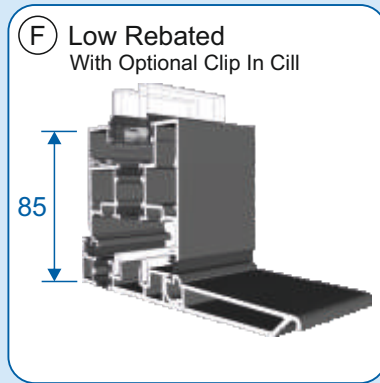

Technical

All sizes in mm