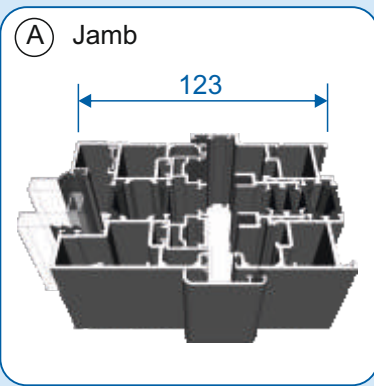

*These intermediate handles have the option of a matching or chrome trim.

Technical

All sizes in mm

Thermally Broken Aluminium

No Visible Hinges When Closed

Heavy Duty Bogie Wheels

Optional Aluminium Quad Trim