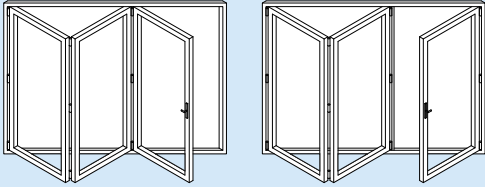

Options

- 2 to 7 panel folding configurations.
- Low or standard rebated thresholds.
- Square or chamfered bead to the interior.
- Square or rounded profile to the exterior.
- White, light grey or black gaskets.
- Range of quality hardware in a variety of colours.
- Dust free integrated blinds.
- Colour matched aluminium quad trims.

Door Styles

1 & 2 Panels

3 Panels

4 Panels

5 Panels

6 Panels

7 Panels

Panel Widths		Door Heights	
Minimum Width	700	Minimum Height	1600
Maximum Width	1200	Maximum Height	2500

- All bi-folding door styles can be mirrored from shown.
- All styles have a choice to either open out or open in.
- The sizes detailed above are for guidance only.
- If the sizes you require are less than the minimum or exceed our maximum recommended sizes please contact us.