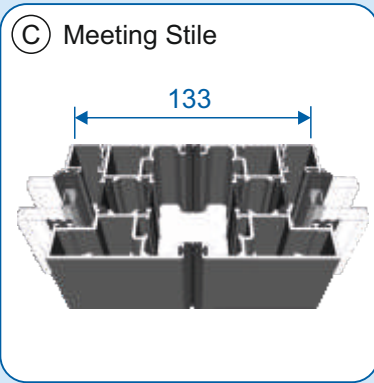

Technical

All sizes in mm