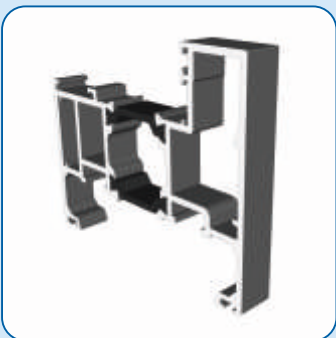

Options

- 2 to 7 panel folding configurations.
- Low or standard rebated thresholds.
- Square or chamfered bead to the interior.
- Square or rounded profile to the exterior.
- White, light grey or black gaskets.
- Range of quality hardware in a variety of colours.
- Dust free integrated blinds.
- Colour matched aluminium quad trims.