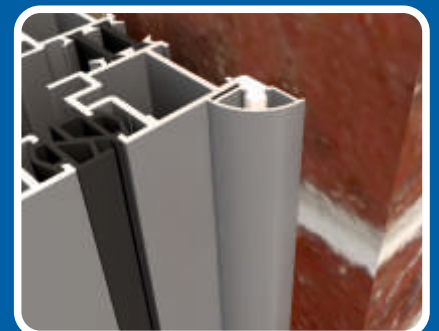

*These intermediate handles have the option of a matching or chrome trim.

Technical

All sizes in mm

Thermally Broken Aluminium

No Visible Hinges When Closed

Heavy Duty Bogie Wheels

Optional Aluminium Quad Trim