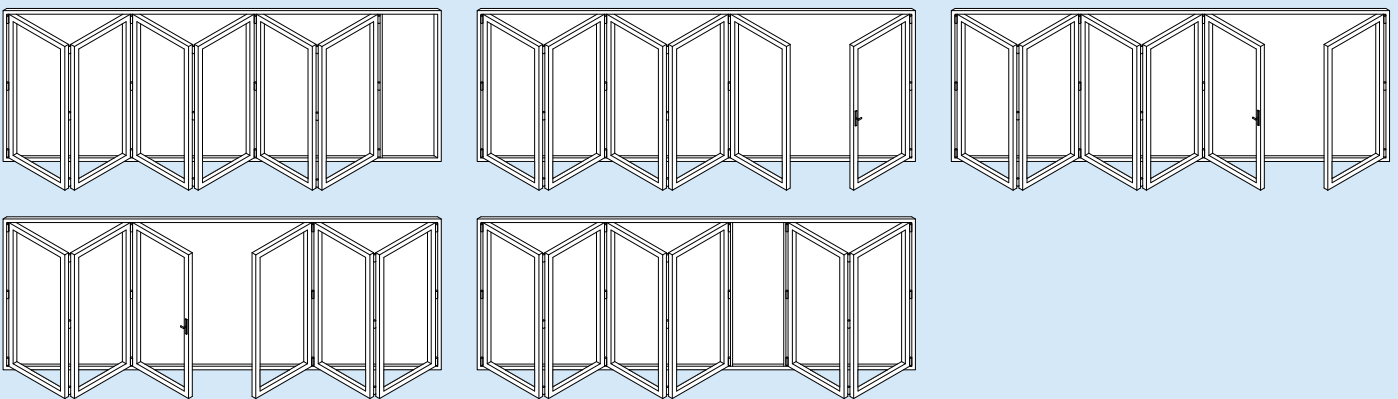

Door Styles

1 & 2 Panels

3 Panels

4 Panels

5 Panels

6 Panels

7 Panels

Panel Widths		Door Heights	
Minimum Width	700	Minimum Height	1600
Maximum Width	1200	Maximum Height	2500

- All bi-folding door styles can be mirrored from shown.
- All styles have a choice to either open out or open in.
- The sizes detailed above are for guidance only.
- If the sizes you require are less than the minimum or exceed our maximum recommended sizes please contact us.