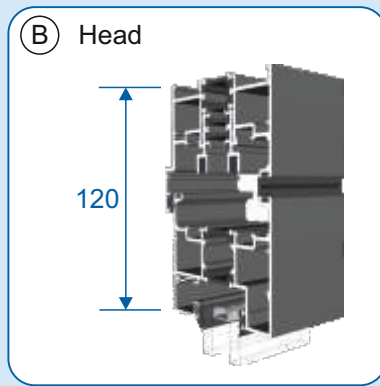

Technical

All sizes in mm